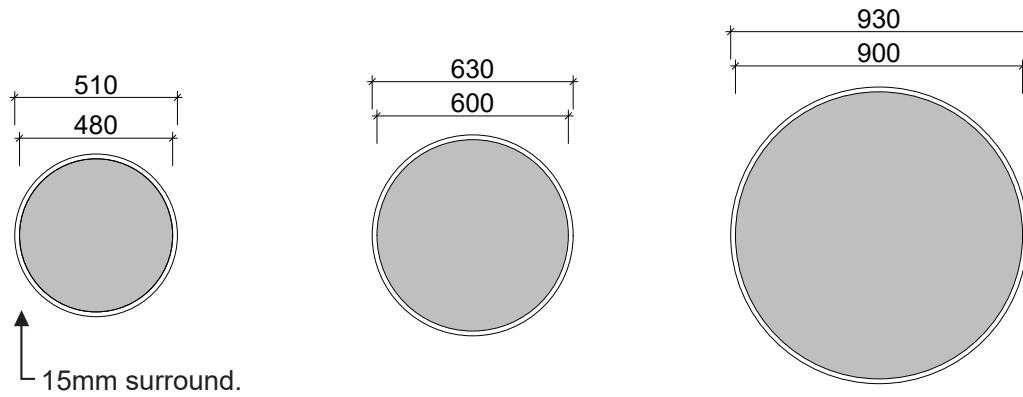

MIRRORS

Portland

Painted surround only.

Waste size: Acrylic = 40mm, Ceramic = 32mm, Sculptured Marble = 32mm

Note: Where left or right hand options are available please specify or else cabinets will be supplied as per these drawings. All vanity top and basin sizes are nominal only. E&OE