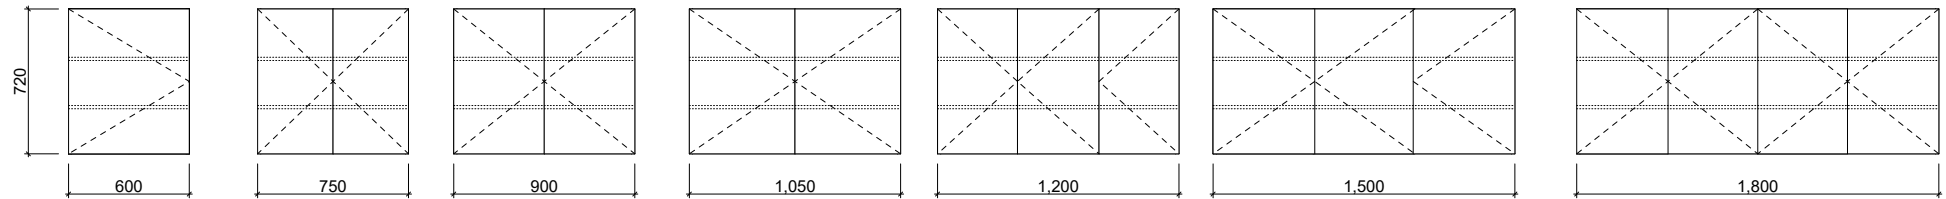

SHAVERS

Eloura

All cabinets 166mm deep. 1500mm available with 3 or 4 doors.

Waste size: Acrylic = 40mm, Ceramic = 32mm, Sculptured Marble = 32mm

Note: Where left or right hand options are available please specify or else cabinets will be supplied as per these drawings. All vanity top and basin sizes are nominal only. E&OE