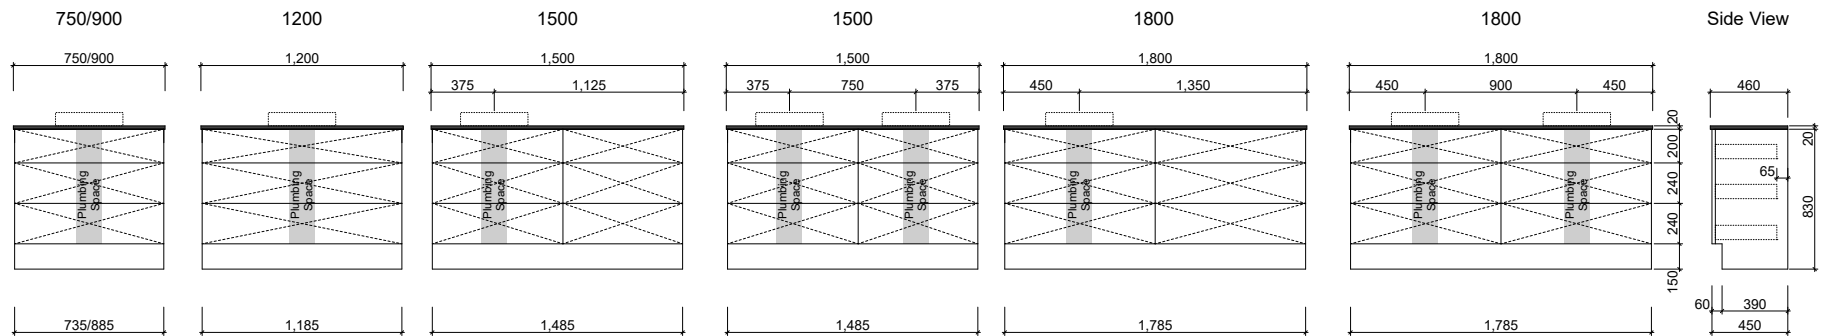

## Floor Standing

**Waste size:** Acrylic = 40mm, Ceramic = 32mm, Sculptured Marble = 32mm

**Note:** Where left or right hand options are available please specify or else cabinets will be supplied as per these drawings. All vanity top and basin sizes are nominal only. E&OE