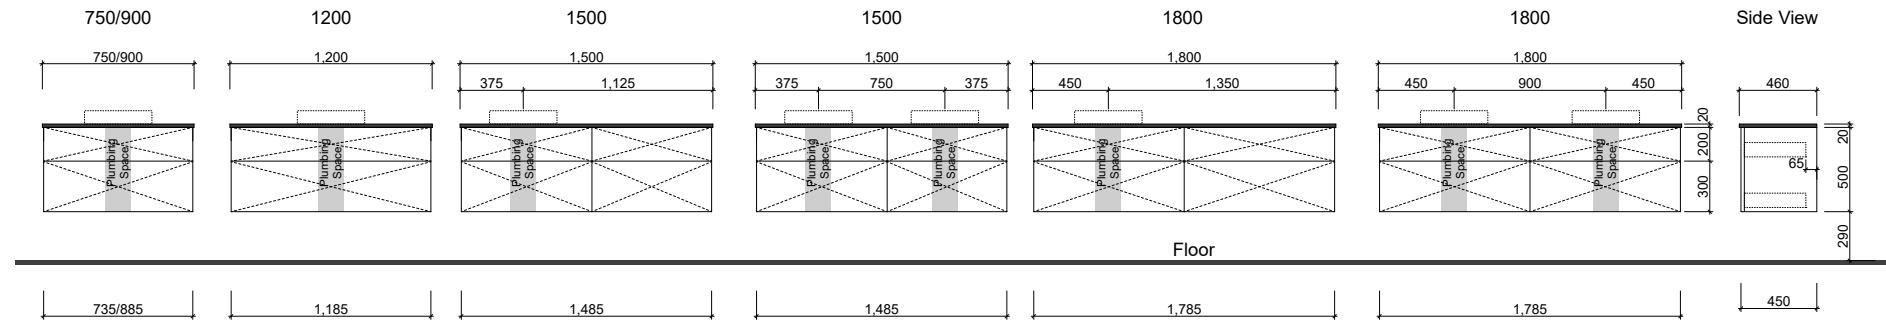

## Floor Standing

**Waste size:** Acrylic = 40mm, Ceramic = 32mm, Sculptured Marble = 32mm

**Note:** Where left or right hand options are available please specify or else cabinets will be supplied as per these drawings. All vanity top and basin sizes are nominal only. E&OE