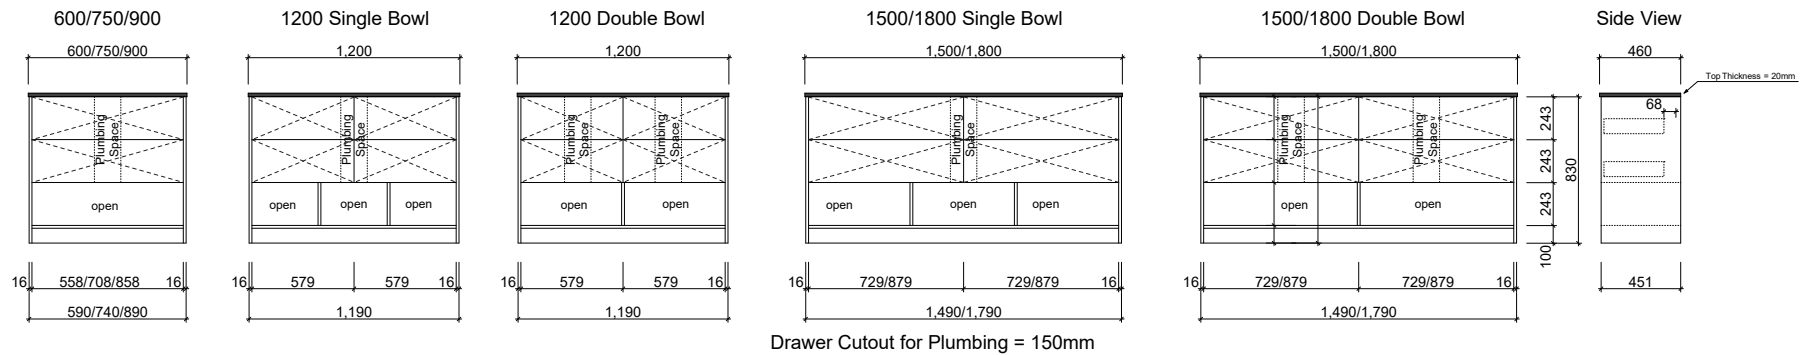

BALTIMORE

Wall Hung

Floor Standing

Waste size: Acrylic = 40mm, Ceramic = 32mm, Sculptured Marble = 32mm

Note: Where left or right hand options are available please specify or else cabinets will be supplied as per these drawings. All vanity top and basin sizes are nominal only. E&OE