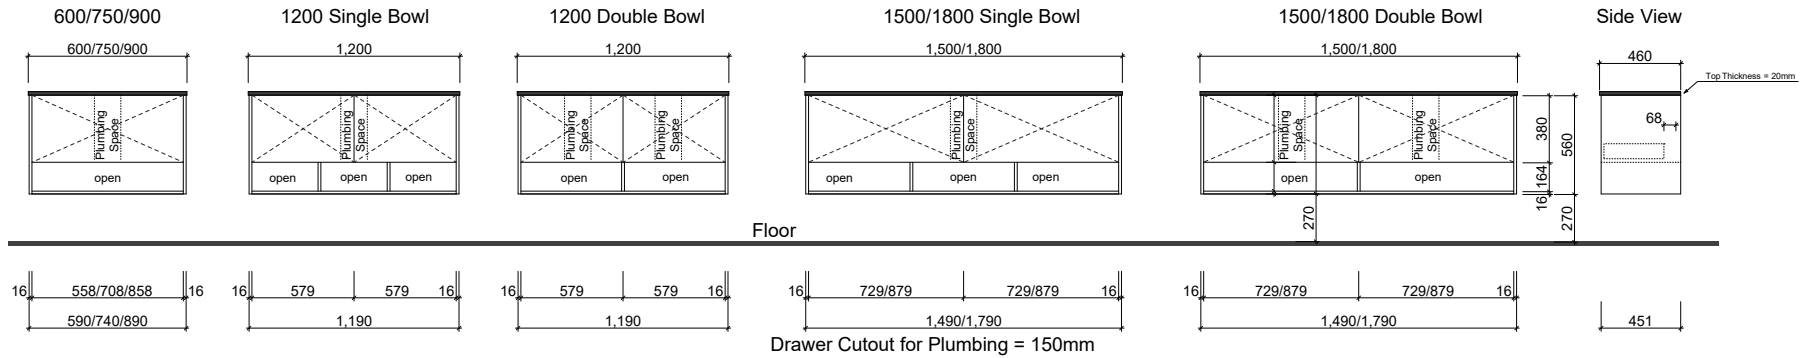

BALTIMORE

Wall Hung

Floor Standing

Waste size: Acrylic = 40mm, Ceramic = 32mm, Sculptured Marble = 32mm

Note: Where left or right hand options are available please specify or else cabinets will be supplied as per these drawings. All vanity top and basin sizes are nominal only. E&OE