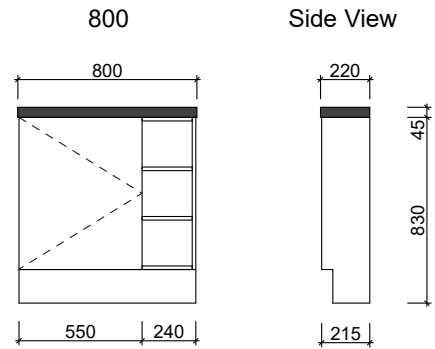

EADIE

Wall Hung

Floor Standing

NOTE: When ordering please specify hinge/shelf side.

Waste size: Acrylic = 40mm, Ceramic = 32mm, Sculptured Marble = 32mm

Note: Where left or right hand options are available please specify or else cabinets will be supplied as per these drawings. All vanity top and basin sizes are nominal only. E&OE