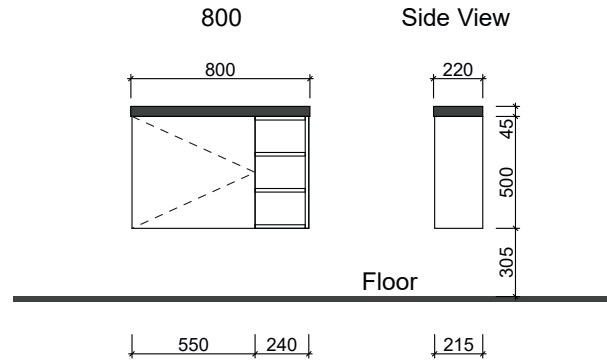

EADIE

Wall Hung

Floor Standing

NOTE: When ordering please specify hinge/shelf side.

Waste size: Acrylic = 40mm, Ceramic = 32mm, Sculptured Marble = 32mm

Note: Where left or right hand options are available please specify or else cabinets will be supplied as per these drawings. All vanity top and basin sizes are nominal only. E&OE