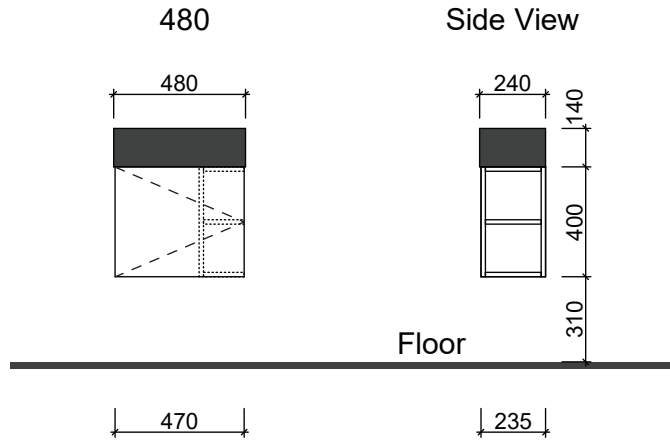

LOTTIE

Wall Hung

Floor Standing

NOTE: When ordering please specify hinge/shelf side.

Waste size: Acrylic = 40mm, Ceramic = 32mm, Sculptured Marble = 32mm

Note: Where left or right hand options are available please specify or else cabinets will be supplied as per these drawings. All vanity top and basin sizes are nominal only. E&OE