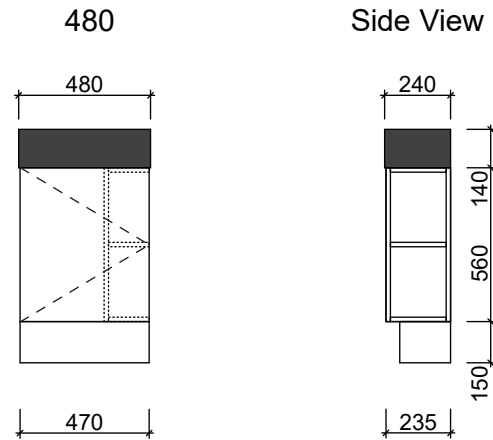

LOTTIE

Wall Hung

Floor Standing

NOTE: When ordering please specify hinge/shelf side.

Waste size: Acrylic = 40mm, Ceramic = 32mm, Sculptured Marble = 32mm

Note: Where left or right hand options are available please specify or else cabinets will be supplied as per these drawings. All vanity top and basin sizes are nominal only. E&OE