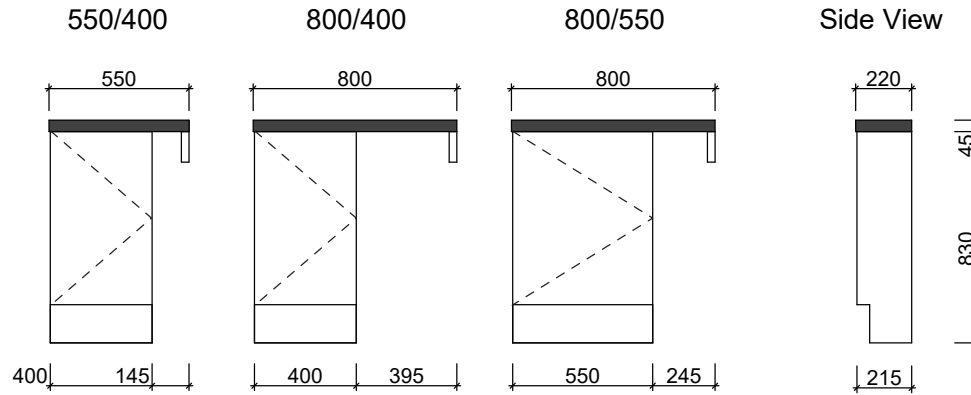

OSCAR

Wall Hung

Floor Standing

Waste size: Acrylic = 40mm, Ceramic = 32mm, Sculptured Marble = 32mm

Note: Where left or right hand options are available please specify or else cabinets will be supplied as per these drawings. All vanity top and basin sizes are nominal only. E&OE