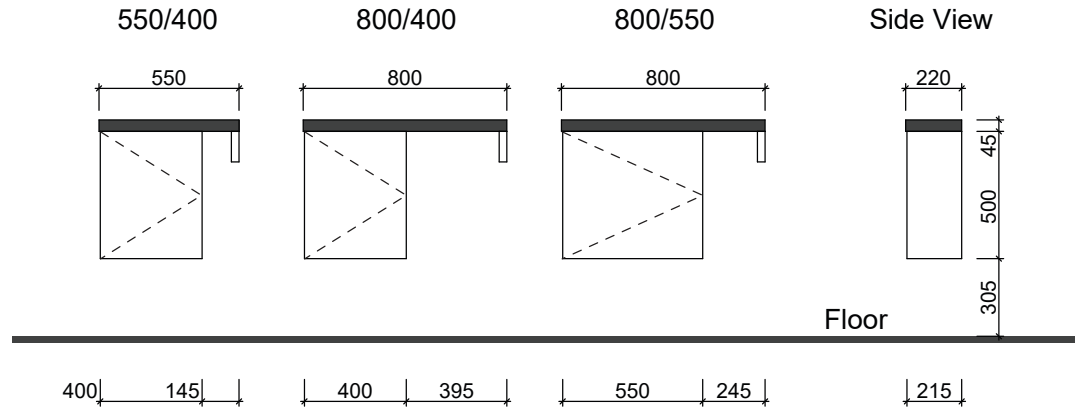

OSCAR

Wall Hung

Floor Standing

Waste size: Acrylic = 40mm, Ceramic = 32mm, Sculptured Marble = 32mm

Note: Where left or right hand options are available please specify or else cabinets will be supplied as per these drawings. All vanity top and basin sizes are nominal only. E&OE