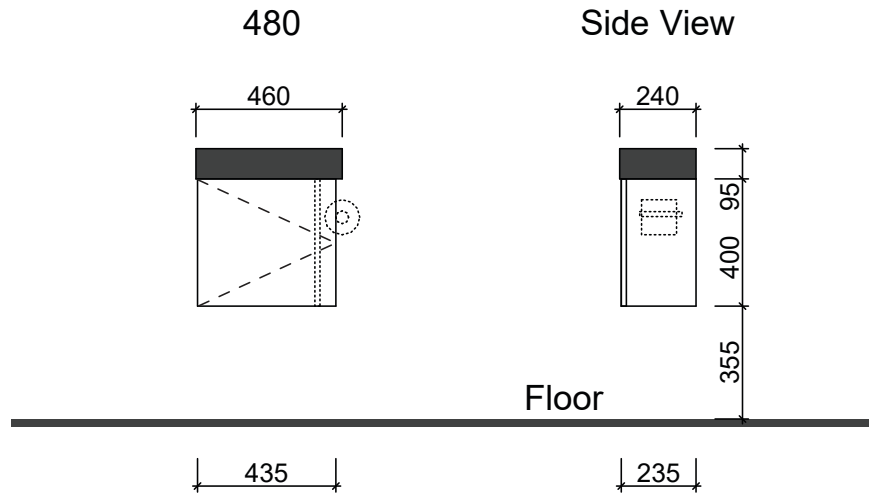

# THEO

Wall Hung

**NOTE:** When ordering please specify hinge/rail side.

**Waste size:** Acrylic = 40mm, Ceramic = 32mm, Sculptured Marble = 32mm

**Note:** Where left or right hand options are available please specify or else cabinets will be supplied as per these drawings. All vanity top and basin sizes are nominal only. E&OE