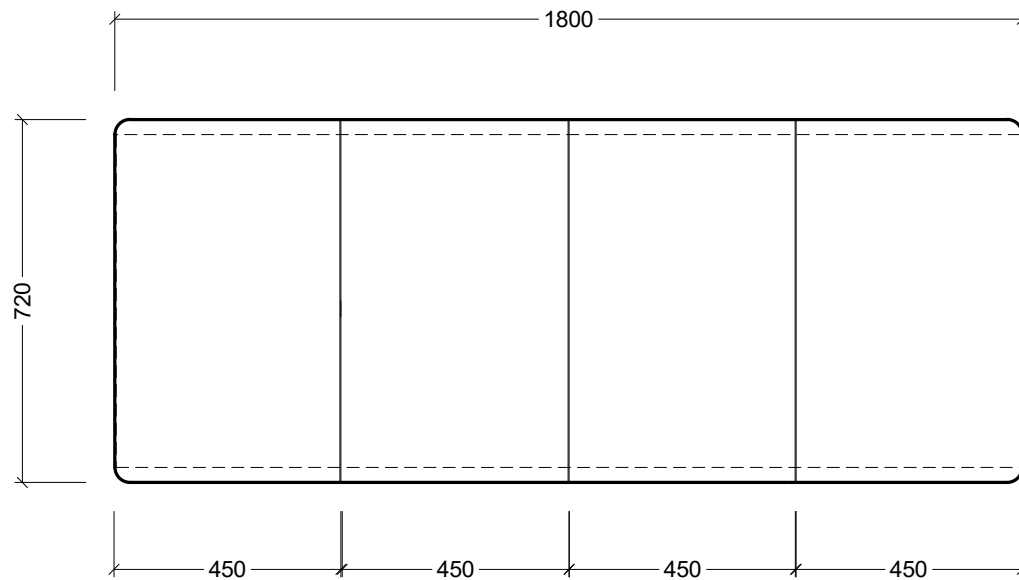

180

138

CABINET DETAILS

Range	Sutherland House
Description	1500mm Three Door Shaving Cabinet

Timberline Bathroom Products Pty Ltd
 22 Myrtle Drive, Armidale NSW 2350
www.timberline.com.au | 02 6773 8500

PLEASE NOTE: Due to the manufacturing process of ceramic tops, size variation (+/- 3%) is to be expected. E&OE. Copyright ©

CABINET DETAILS

Range	Sutherland House
Description	1800mm Four Door Shaving Cabinet

Timberline Bathroom Products Pty Ltd
 22 Myrtle Drive, Armidale NSW 2350
www.timberline.com.au | 02 6773 8500

PLEASE NOTE: Due to the manufacturing process of ceramic tops, size variation (+/- 3%) is to be expected. E&OE. Copyright ©