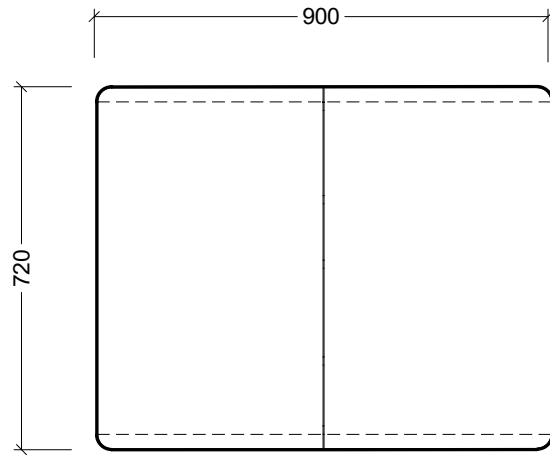

CABINET DETAILS

Range	Sutherland House
Description	600mm Single Door Shaving Cabinet

Timberline Bathroom Products Pty Ltd
 22 Myrtle Drive, Armidale NSW 2350
www.timberline.com.au | 02 6773 8500

PLEASE NOTE: Due to the manufacturing process of ceramic tops, size variation (+/- 3%) is to be expected. E&OE. Copyright ©

CABINET DETAILS

Range	Sutherland House
Description	750mm Twin Door Shaving Cabinet

Timberline Bathroom Products Pty Ltd
 22 Myrtle Drive, Armidale NSW 2350
www.timberline.com.au | 02 6773 8500

PLEASE NOTE: Due to the manufacturing process of ceramic tops, size variation (+/- 3%) is to be expected. E&OE. Copyright ©

CABINET DETAILS

Range	Sutherland House
Description	900mm Twin Door Shaving Cabinet

Timberline Bathroom Products Pty Ltd
 22 Myrtle Drive, Armidale NSW 2350
www.timberline.com.au | 02 6773 8500

PLEASE NOTE: Due to the manufacturing process of ceramic tops, size variation (+/- 3%) is to be expected. E&OE. Copyright ©