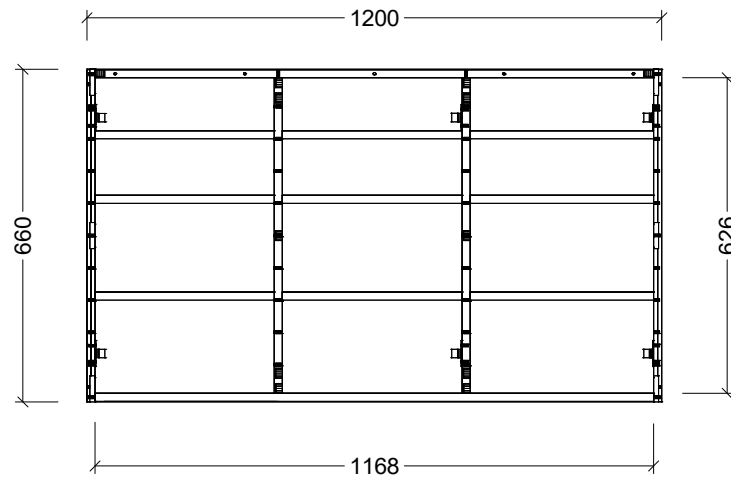

CABINET DETAILS

Range	Sutherland House
Description	750mm Twin Door Shaving Cabinet

Timberline Bathroom Products Pty Ltd
 22 Myrtle Drive, Armidale NSW 2350
www.timberline.com.au | 02 6773 8500

PLEASE NOTE: Due to the manufacturing process of ceramic tops, size variation (+/- 3%) is to be expected. E&OE. Copyright ©

CABINET DETAILS

Range	Sutherland House
Description	900mm Twin Door Shaving Cabinet

Timberline Bathroom Products Pty Ltd
 22 Myrtle Drive, Armidale NSW 2350
www.timberline.com.au | 02 6773 8500

PLEASE NOTE: Due to the manufacturing process of ceramic tops, size variation (+/- 3%) is to be expected. E&OE. Copyright ©

CABINET DETAILS

Range	Sutherland House
Description	1200mm Three Door Shaving Cabinet

Timberline Bathroom Products Pty Ltd
 22 Myrtle Drive, Armidale NSW 2350
www.timberline.com.au | 02 6773 8500

PLEASE NOTE: Due to the manufacturing process of ceramic tops, size variation (+/- 3%) is to be expected. E&OE. Copyright ©