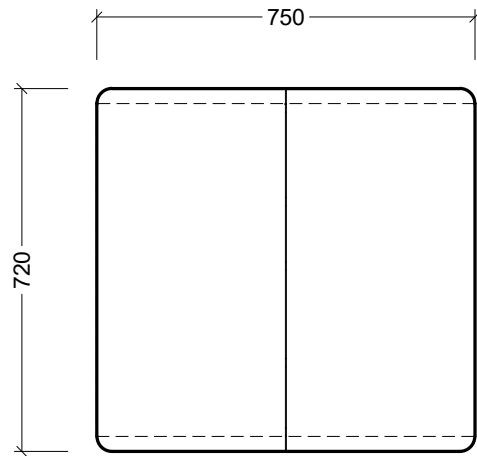

CABINET DETAILS

Range	Sutherland House
Description	600mm Single Door Shaving Cabinet

Timberline Bathroom Products Pty Ltd
 22 Myrtle Drive, Armidale NSW 2350
www.timberline.com.au | 02 6773 8500

PLEASE NOTE: Due to the manufacturing process of ceramic tops, size variation (+/- 3%) is to be expected. E&OE. Copyright ©

CABINET DETAILS

Range	Sutherland House
Description	750mm Twin Door Shaving Cabinet

Timberline Bathroom Products Pty Ltd
 22 Myrtle Drive, Armidale NSW 2350
www.timberline.com.au | 02 6773 8500

PLEASE NOTE: Due to the manufacturing process of ceramic tops, size variation (+/- 3%) is to be expected. E&OE. Copyright ©

CABINET DETAILS

Range	Sutherland House
Description	900mm Twin Door Shaving Cabinet

Timberline Bathroom Products Pty Ltd
 22 Myrtle Drive, Armidale NSW 2350
www.timberline.com.au | 02 6773 8500

PLEASE NOTE: Due to the manufacturing process of ceramic tops, size variation (+/- 3%) is to be expected. E&OE. Copyright ©

CABINET DETAILS

Range	Sutherland House
Description	1200mm Three Door Shaving Cabinet

Timberline Bathroom Products Pty Ltd
 22 Myrtle Drive, Armidale NSW 2350
www.timberline.com.au | 02 6773 8500

PLEASE NOTE: Due to the manufacturing process of ceramic tops, size variation (+/- 3%) is to be expected. E&OE. Copyright ©