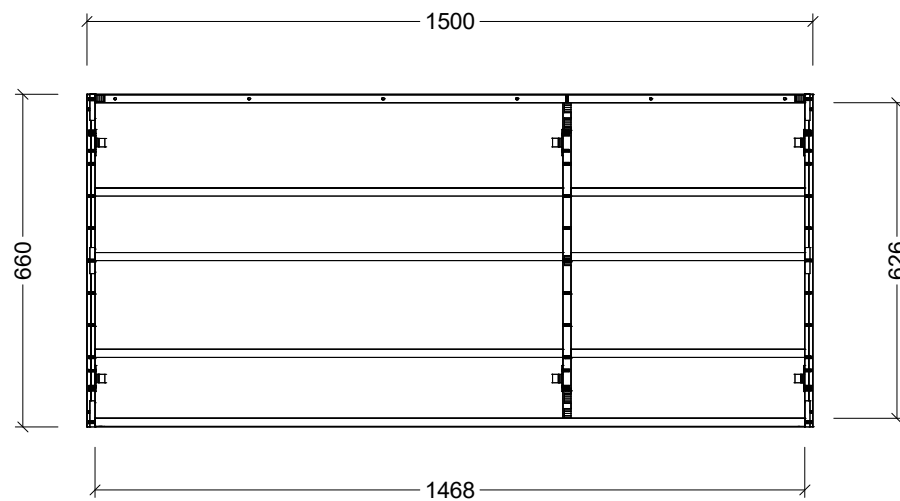

180

138

CABINET DETAILS

Range	Sutherland House
Description	1500mm Three Door Shaving Cabinet

Timberline Bathroom Products Pty Ltd
 22 Myrtle Drive, Armidale NSW 2350
www.timberline.com.au | 02 6773 8500

PLEASE NOTE: Due to the manufacturing process of ceramic tops, size variation (+/- 3%) is to be expected. E&OE. Copyright ©

CABINET DETAILS

Range	Sutherland House
Description	1800mm Four Door Shaving Cabinet

Timberline Bathroom Products Pty Ltd
 22 Myrtle Drive, Armidale NSW 2350
www.timberline.com.au | 02 6773 8500

PLEASE NOTE: Due to the manufacturing process of ceramic tops, size variation (+/- 3%) is to be expected. E&OE. Copyright ©