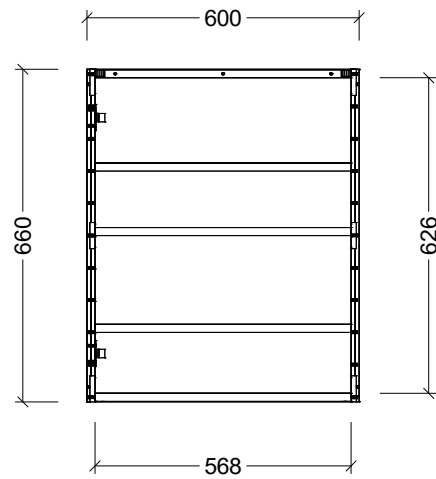

CABINET DETAILS

Range	Sutherland House
Description	600mm Single Door Shaving Cabinet

Timberline Bathroom Products Pty Ltd
 22 Myrtle Drive, Armidale NSW 2350
www.timberline.com.au | 02 6773 8500

PLEASE NOTE: Due to the manufacturing process of ceramic tops, size variation (+/- 3%) is to be expected. E&OE. Copyright ©

CABINET DETAILS

Range	Sutherland House
Description	750mm Twin Door Shaving Cabinet

Timberline Bathroom Products Pty Ltd
 22 Myrtle Drive, Armidale NSW 2350
www.timberline.com.au | 02 6773 8500

PLEASE NOTE: Due to the manufacturing process of ceramic tops, size variation (+/- 3%) is to be expected. E&OE. Copyright ©

CABINET DETAILS

Range	Sutherland House
Description	900mm Twin Door Shaving Cabinet

Timberline Bathroom Products Pty Ltd
 22 Myrtle Drive, Armidale NSW 2350
www.timberline.com.au | 02 6773 8500

PLEASE NOTE: Due to the manufacturing process of ceramic tops, size variation (+/- 3%) is to be expected. E&OE. Copyright ©

CABINET DETAILS

Range	Sutherland House
Description	1200mm Three Door Shaving Cabinet

Timberline Bathroom Products Pty Ltd
 22 Myrtle Drive, Armidale NSW 2350
www.timberline.com.au | 02 6773 8500

PLEASE NOTE: Due to the manufacturing process of ceramic tops, size variation (+/- 3%) is to be expected. E&OE. Copyright ©