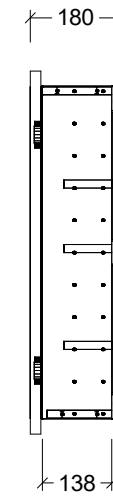

CABINET DETAILS

Range	Sutherland House
Description	600mm Single Door Shaving Cabinet

Timberline Bathroom Products Pty Ltd
 22 Myrtle Drive, Armidale NSW 2350
www.timberline.com.au | 02 6773 8500

PLEASE NOTE: Due to the manufacturing process of ceramic tops, size variation (+/- 3%) is to be expected. E&OE. Copyright ©

CABINET DETAILS

Range	Sutherland House
Description	750mm Twin Door Shaving Cabinet

Timberline Bathroom Products Pty Ltd
 22 Myrtle Drive, Armidale NSW 2350
www.timberline.com.au | 02 6773 8500

PLEASE NOTE: Due to the manufacturing process of ceramic tops, size variation (+/- 3%) is to be expected. E&OE. Copyright ©

CABINET DETAILS

Range	Sutherland House
Description	900mm Twin Door Shaving Cabinet

Timberline Bathroom Products Pty Ltd
 22 Myrtle Drive, Armidale NSW 2350
www.timberline.com.au | 02 6773 8500

PLEASE NOTE: Due to the manufacturing process of ceramic tops, size variation (+/- 3%) is to be expected. E&OE. Copyright ©

CABINET DETAILS

Range	Sutherland House
Description	1200mm Three Door Shaving Cabinet

Timberline Bathroom Products Pty Ltd
 22 Myrtle Drive, Armidale NSW 2350
www.timberline.com.au | 02 6773 8500

PLEASE NOTE: Due to the manufacturing process of ceramic tops, size variation (+/- 3%) is to be expected. E&OE. Copyright ©