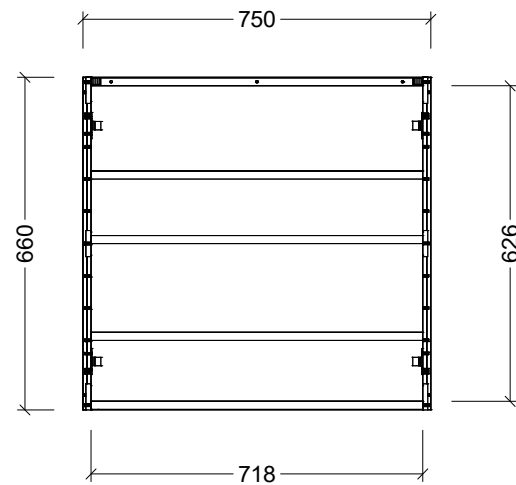

CABINET DETAILS

Range	Sutherland House
Description	600mm Single Door Shaving Cabinet

Timberline Bathroom Products Pty Ltd
 22 Myrtle Drive, Armidale NSW 2350
www.timberline.com.au | 02 6773 8500

PLEASE NOTE: Due to the manufacturing process of ceramic tops, size variation (+/- 3%) is to be expected. E&OE. Copyright ©

CABINET DETAILS

Range	Sutherland House
Description	750mm Twin Door Shaving Cabinet

Timberline Bathroom Products Pty Ltd
 22 Myrtle Drive, Armidale NSW 2350
www.timberline.com.au | 02 6773 8500

PLEASE NOTE: Due to the manufacturing process of ceramic tops, size variation (+/- 3%) is to be expected. E&OE. Copyright ©

CABINET DETAILS

Range	Sutherland House
Description	900mm Twin Door Shaving Cabinet

Timberline Bathroom Products Pty Ltd
 22 Myrtle Drive, Armidale NSW 2350
www.timberline.com.au | 02 6773 8500

PLEASE NOTE: Due to the manufacturing process of ceramic tops, size variation (+/- 3%) is to be expected. E&OE. Copyright ©

CABINET DETAILS

Range	Sutherland House
Description	1200mm Three Door Shaving Cabinet

Timberline Bathroom Products Pty Ltd
 22 Myrtle Drive, Armidale NSW 2350
www.timberline.com.au | 02 6773 8500

PLEASE NOTE: Due to the manufacturing process of ceramic tops, size variation (+/- 3%) is to be expected. E&OE. Copyright ©