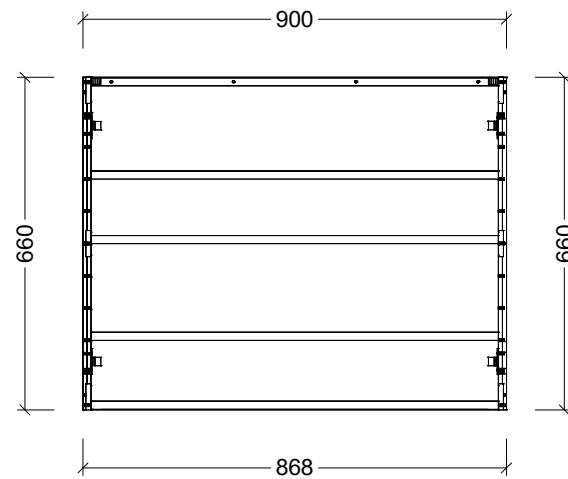

CABINET DETAILS

Range	Sutherland House
Description	600mm Single Door Shaving Cabinet

Timberline Bathroom Products Pty Ltd
 22 Myrtle Drive, Armidale NSW 2350
www.timberline.com.au | 02 6773 8500

PLEASE NOTE: Due to the manufacturing process of ceramic tops, size variation (+/- 3%) is to be expected. E&OE. Copyright ©

CABINET DETAILS

Range	Sutherland House
Description	750mm Twin Door Shaving Cabinet

Timberline Bathroom Products Pty Ltd
 22 Myrtle Drive, Armidale NSW 2350
www.timberline.com.au | 02 6773 8500

PLEASE NOTE: Due to the manufacturing process of ceramic tops, size variation (+/- 3%) is to be expected. E&OE. Copyright ©

CABINET DETAILS

Range	Sutherland House
Description	900mm Twin Door Shaving Cabinet

Timberline Bathroom Products Pty Ltd
 22 Myrtle Drive, Armidale NSW 2350
www.timberline.com.au | 02 6773 8500

PLEASE NOTE: Due to the manufacturing process of ceramic tops, size variation (+/- 3%) is to be expected. E&OE. Copyright ©

CABINET DETAILS

Range	Sutherland House
Description	1200mm Three Door Shaving Cabinet

Timberline Bathroom Products Pty Ltd
 22 Myrtle Drive, Armidale NSW 2350
www.timberline.com.au | 02 6773 8500

PLEASE NOTE: Due to the manufacturing process of ceramic tops, size variation (+/- 3%) is to be expected. E&OE. Copyright ©