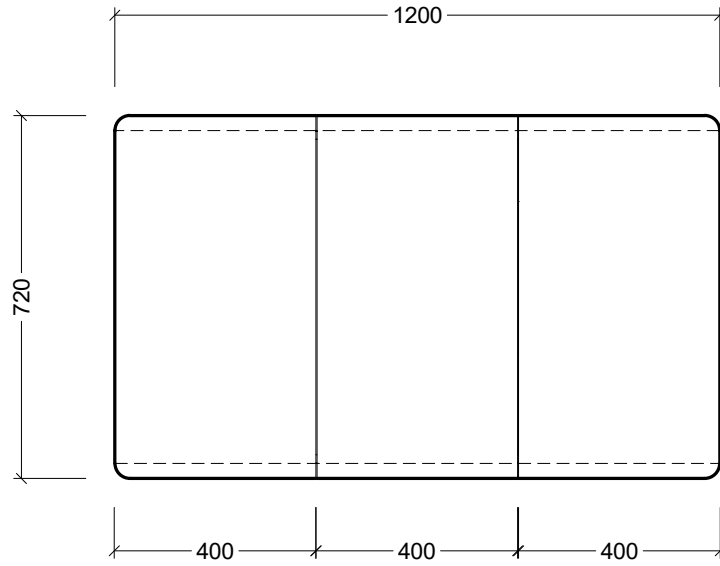

CABINET DETAILS

Range	Sutherland House
Description	1200mm Three Door Shaving Cabinet

Timberline Bathroom Products Pty Ltd
22 Myrtle Drive, Armidale NSW 2350
www.timberline.com.au | 02 6773 8500

PLEASE NOTE: Due to the manufacturing process of ceramic tops, size variation (+/- 3%) is to be expected. E&OE. Copyright ©

180

138