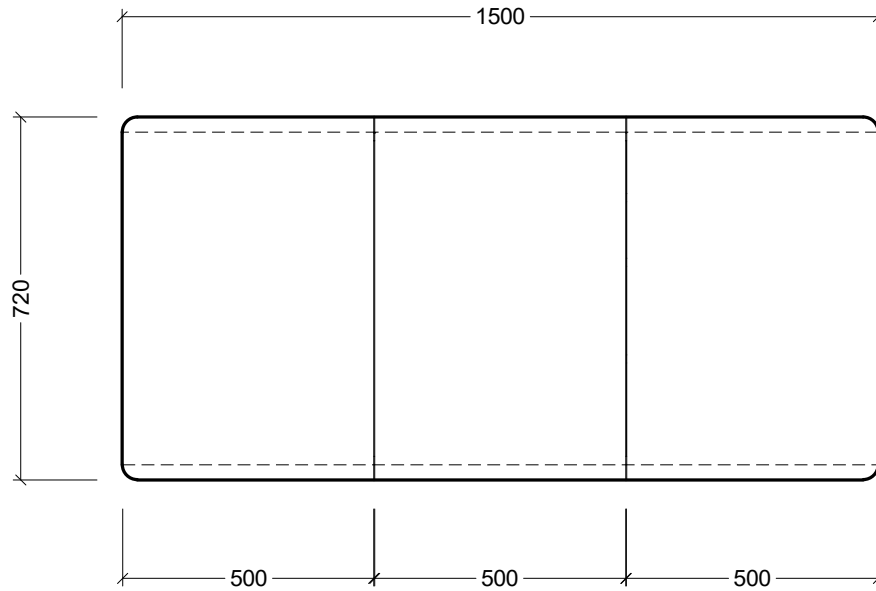

180

138

CABINET DETAILS

Range	Sutherland House
Description	1500mm Three Door Shaving Cabinet

Timberline Bathroom Products Pty Ltd
 22 Myrtle Drive, Armidale NSW 2350
www.timberline.com.au | 02 6773 8500

PLEASE NOTE: Due to the manufacturing process of ceramic tops, size variation (+/- 3%) is to be expected. E&OE. Copyright ©

CABINET DETAILS

Range	Sutherland House
Description	1800mm Four Door Shaving Cabinet

Timberline Bathroom Products Pty Ltd
 22 Myrtle Drive, Armidale NSW 2350
www.timberline.com.au | 02 6773 8500

PLEASE NOTE: Due to the manufacturing process of ceramic tops, size variation (+/- 3%) is to be expected. E&OE. Copyright ©