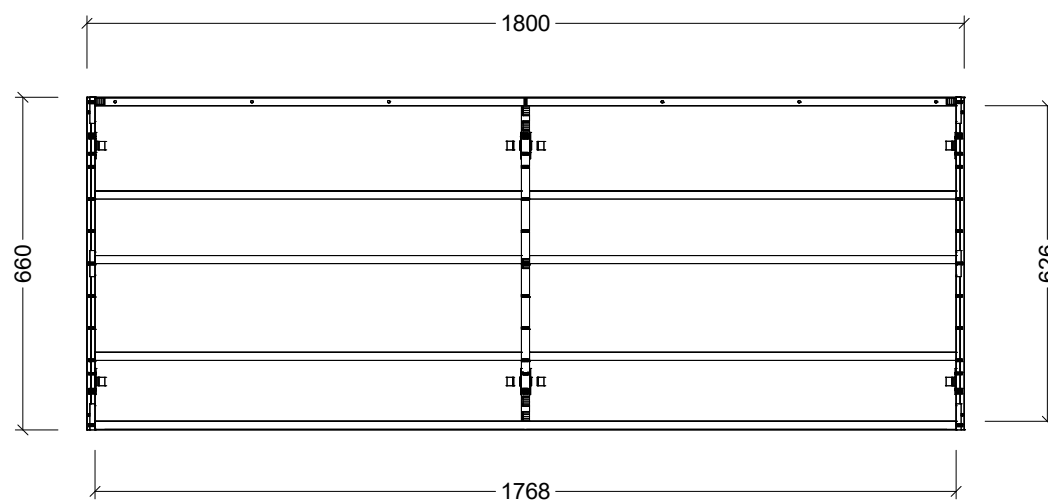

180

138

CABINET DETAILS

Range	Sutherland House
Description	1500mm Three Door Shaving Cabinet

Timberline Bathroom Products Pty Ltd
 22 Myrtle Drive, Armidale NSW 2350
www.timberline.com.au | 02 6773 8500

PLEASE NOTE: Due to the manufacturing process of ceramic tops, size variation (+/- 3%) is to be expected. E&OE. Copyright ©

CABINET DETAILS

Range	Sutherland House
Description	1800mm Four Door Shaving Cabinet

Timberline Bathroom Products Pty Ltd
 22 Myrtle Drive, Armidale NSW 2350
www.timberline.com.au | 02 6773 8500

PLEASE NOTE: Due to the manufacturing process of ceramic tops, size variation (+/- 3%) is to be expected. E&OE. Copyright ©