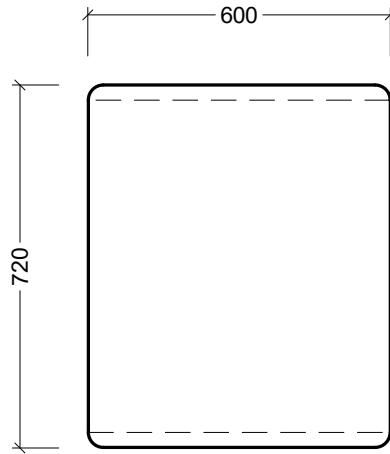

CABINET DETAILS

Range	Sutherland House
Description	600mm Single Door Shaving Cabinet

Timberline Bathroom Products Pty Ltd
 22 Myrtle Drive, Armidale NSW 2350
www.timberline.com.au | 02 6773 8500

PLEASE NOTE: Due to the manufacturing process of ceramic tops, size variation (+/- 3%) is to be expected. E&OE. Copyright ©

CABINET DETAILS

Range	Sutherland House
Description	750mm Twin Door Shaving Cabinet

Timberline Bathroom Products Pty Ltd
 22 Myrtle Drive, Armidale NSW 2350
www.timberline.com.au | 02 6773 8500

PLEASE NOTE: Due to the manufacturing process of ceramic tops, size variation (+/- 3%) is to be expected. E&OE. Copyright ©

CABINET DETAILS

Range	Sutherland House
Description	900mm Twin Door Shaving Cabinet

Timberline Bathroom Products Pty Ltd
 22 Myrtle Drive, Armidale NSW 2350
www.timberline.com.au | 02 6773 8500

PLEASE NOTE: Due to the manufacturing process of ceramic tops, size variation (+/- 3%) is to be expected. E&OE. Copyright ©

CABINET DETAILS

Range	Sutherland House
Description	1200mm Three Door Shaving Cabinet

Timberline Bathroom Products Pty Ltd
 22 Myrtle Drive, Armidale NSW 2350
www.timberline.com.au | 02 6773 8500

PLEASE NOTE: Due to the manufacturing process of ceramic tops, size variation (+/- 3%) is to be expected. E&OE. Copyright ©