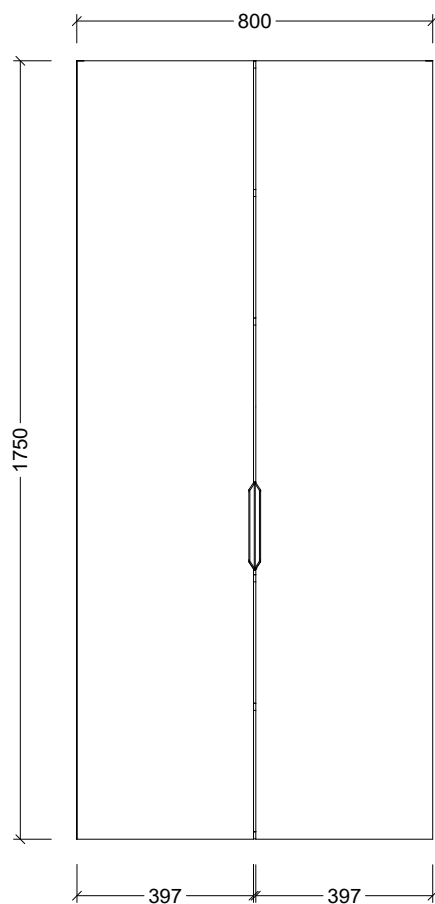

## CABINET DETAILS

Range	Sutherland House
Description	800mm Wall Hung Tallboy

**Timberline Bathroom Products Pty Ltd**  
 22 Myrtle Drive, Armidale NSW 2350  
[www.timberline.com.au](http://www.timberline.com.au) | 02 6773 8500

PLEASE NOTE: Due to the manufacturing process of ceramic tops, size variation (+/- 3%) is to be expected. E&OE. Copyright ©