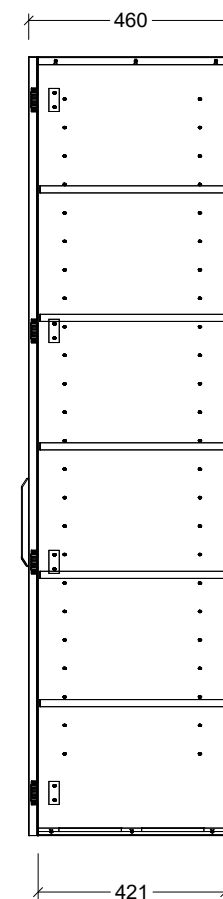

CABINET DETAILS

Range	Sutherland House
Description	800mm Wall Hung Tallboy

Timberline Bathroom Products Pty Ltd
22 Myrtle Drive, Armidale NSW 2350
www.timberline.com.au | 02 6773 8500

PLEASE NOTE: Due to the manufacturing process of ceramic tops, size variation (+/- 3%) is to be expected. E&OE. Copyright ©