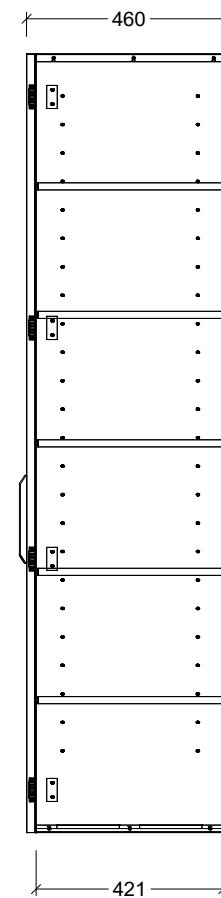

CABINET DETAILS

Range	Sutherland House
Description	400mm Wall Hung Tallboy

Timberline Bathroom Products Pty Ltd
22 Myrtle Drive, Armidale NSW 2350
www.timberline.com.au | 02 6773 8500

PLEASE NOTE: Due to the manufacturing process of ceramic tops, size variation (+/- 3%) is to be expected. E&OE. Copyright ©