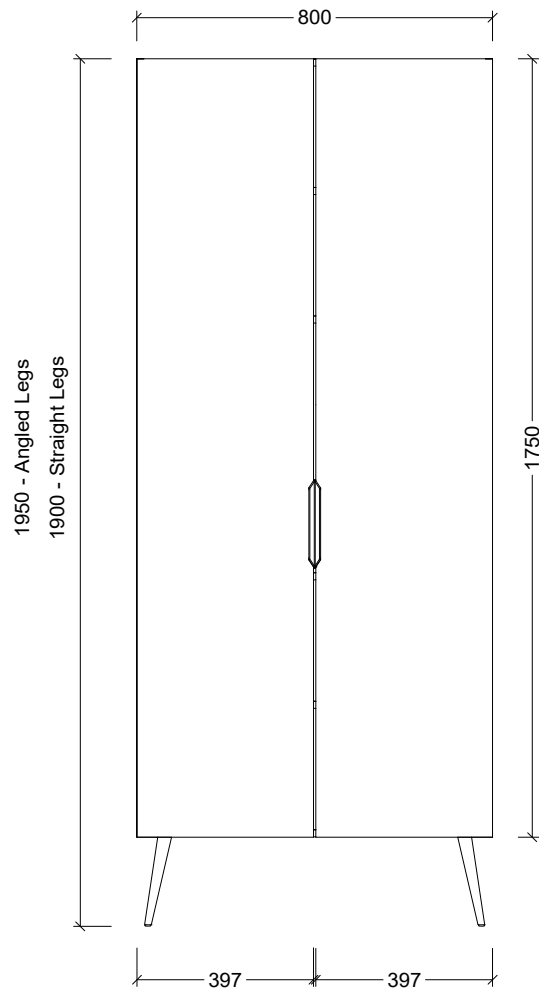

PLEASE NOTE: Due to the manufacturing process of ceramic tops, size variation (+/- 3%) is to be expected. E&OE. Copyright ©

## CABINET DETAILS

Range	Sutherland House
Description	800mm On Legs Tallboy

**Timberline Bathroom Products Pty Ltd**  
 22 Myrtle Drive, Armidale NSW 2350  
[www.timberline.com.au](http://www.timberline.com.au) | 02 6773 8500