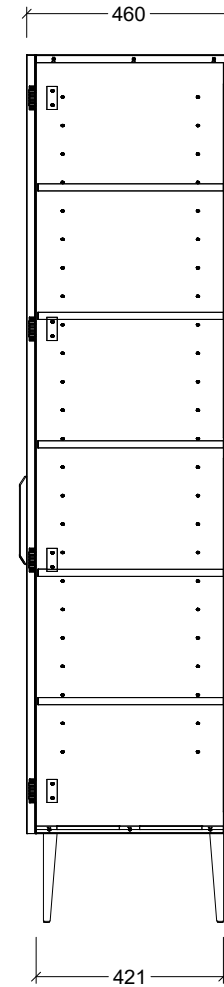

CABINET DETAILS

Range	Sutherland House
Description	800mm On Legs Tallboy

Timberline Bathroom Products Pty Ltd
22 Myrtle Drive, Armidale NSW 2350
www.timberline.com.au | 02 6773 8500

PLEASE NOTE: Due to the manufacturing process of ceramic tops, size variation (+/- 3%) is to be expected. E&OE. Copyright ©