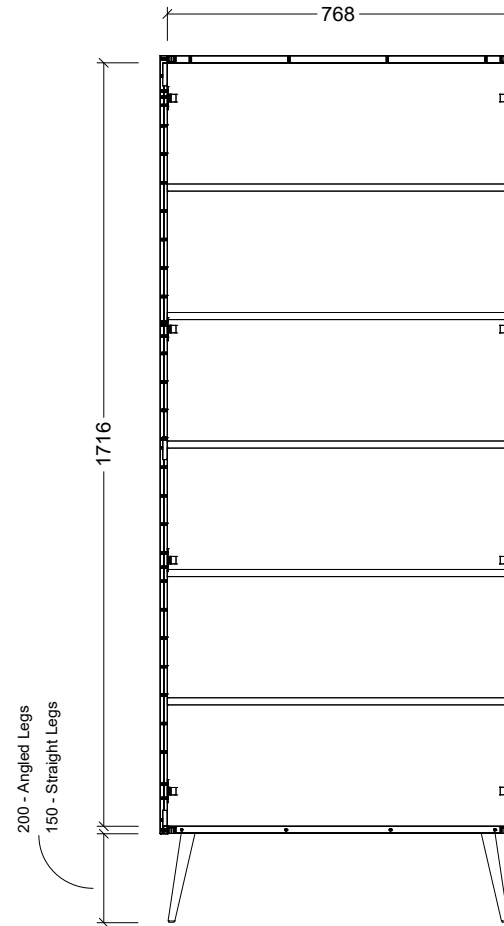

PLEASE NOTE: Due to the manufacturing process of ceramic tops, size variation (+/- 3%) is to be expected. E&OE. Copyright ©

## CABINET DETAILS

Range	Sutherland House
Description	800mm On Legs Tallboy

**Timberline Bathroom Products Pty Ltd**  
 22 Myrtle Drive, Armidale NSW 2350  
[www.timberline.com.au](http://www.timberline.com.au) | 02 6773 8500