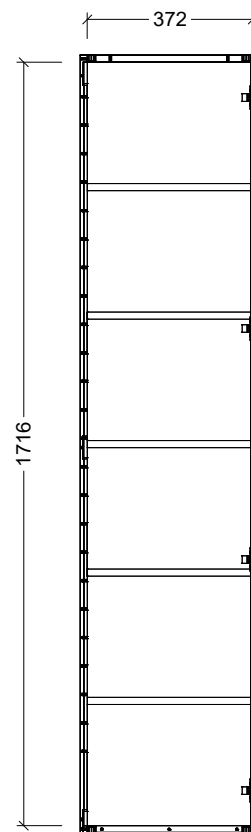

## CABINET DETAILS

Range	Sutherland House
Description	800mm Wall Hung Tallboy

**Timberline Bathroom Products Pty Ltd**  
 22 Myrtle Drive, Armidale NSW 2350  
[www.timberline.com.au](http://www.timberline.com.au) | 02 6773 8500

PLEASE NOTE: Due to the manufacturing process of ceramic tops, size variation (+/- 3%) is to be expected. E&OE. Copyright ©

## CABINET DETAILS

Range	Sutherland House
Description	400mm Wall Hung Tallboy

**Timberline Bathroom Products Pty Ltd**  
 22 Myrtle Drive, Armidale NSW 2350  
[www.timberline.com.au](http://www.timberline.com.au) | 02 6773 8500