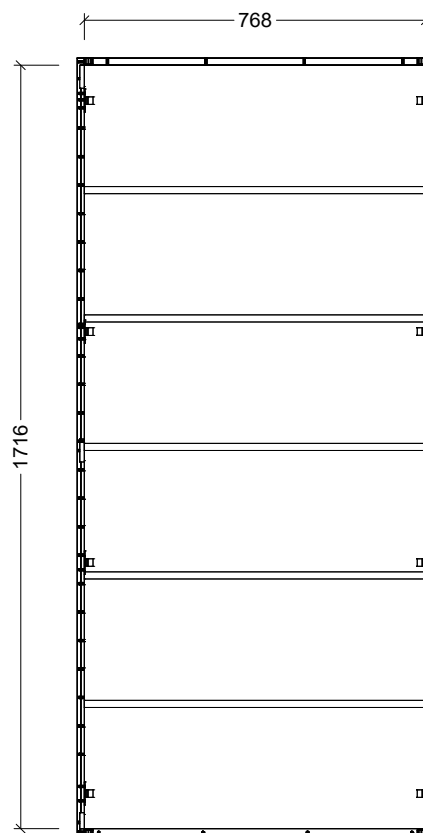

## CABINET DETAILS

Range	Sutherland House
Description	800mm Wall Hung Tallboy

**Timberline Bathroom Products Pty Ltd**  
 22 Myrtle Drive, Armidale NSW 2350  
[www.timberline.com.au](http://www.timberline.com.au) | 02 6773 8500

PLEASE NOTE: Due to the manufacturing process of ceramic tops, size variation (+/- 3%) is to be expected. E&OE. Copyright ©

## CABINET DETAILS

Range	Sutherland House
Description	400mm Wall Hung Tallboy

**Timberline Bathroom Products Pty Ltd**  
 22 Myrtle Drive, Armidale NSW 2350  
[www.timberline.com.au](http://www.timberline.com.au) | 02 6773 8500