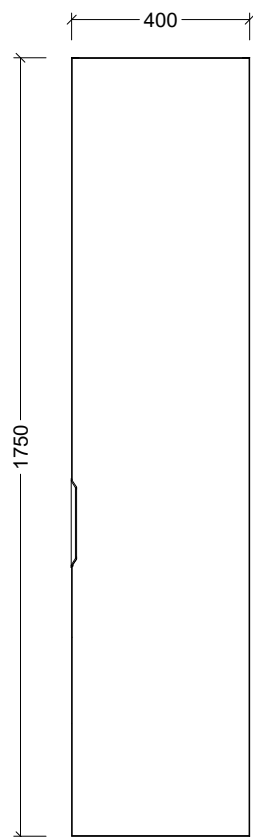

## CABINET DETAILS

Range	Sutherland House
Description	800mm Wall Hung Tallboy

**Timberline Bathroom Products Pty Ltd**  
 22 Myrtle Drive, Armidale NSW 2350  
[www.timberline.com.au](http://www.timberline.com.au) | 02 6773 8500

PLEASE NOTE: Due to the manufacturing process of ceramic tops, size variation (+/- 3%) is to be expected. E&OE. Copyright ©

## CABINET DETAILS

Range	Sutherland House
Description	400mm Wall Hung Tallboy

**Timberline Bathroom Products Pty Ltd**  
 22 Myrtle Drive, Armidale NSW 2350  
[www.timberline.com.au](http://www.timberline.com.au) | 02 6773 8500