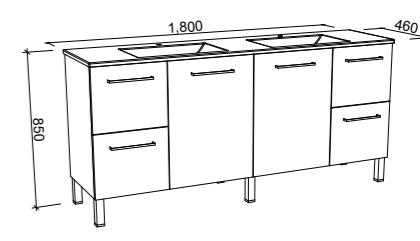

Eloura

G GOLD INCLUSIONS

ELOURA 1800mm DOUBLE BOWL

Wall Hung

Floor Standing

On Legs

CABINET WITH	SKU	RRP
Regal Mineral Composite Top	ELO-V-1800-D-REG-W	\$3,930
Grand Mineral Composite Top	ELO-V-1800-D-GND-W	\$4,355
No Top	ELO-VCO-1800-D-X-W	\$2,305