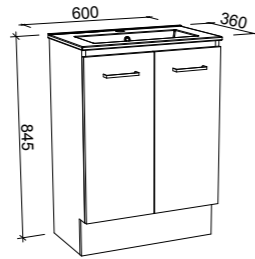

Flynn Ensuite

S SILVER INCLUSIONS

FLYNN ENSUITE 600mm

Wall Hung

CABINET WITH	SKU	RRP
Urban Ceramic Top	FLYE-V-600-C-URB-W	\$831
No Top	FLYE-VCO-600-C-X-W	\$623

Floor Standing

CABINET WITH	SKU	RRP
Urban Ceramic Top	FLYE-V-600-C-URB-F	\$1,027
No Top	FLYE-VCO-600-C-X-F	\$804