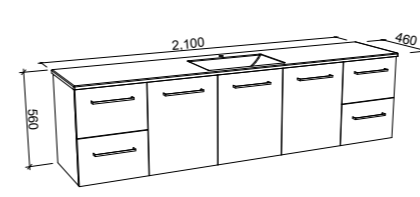

ELOURA 2100mm SINGLE BOWL

Wall Hung