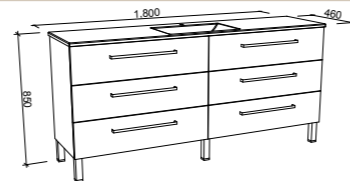

On Legs

CABINET WITH	SKU	RRP
Regal Mineral Composite Top	NAS-V-1800-C-REG-L	$4,894
Grand Mineral Composite Top	NAS-V-1800-C-GND-L	$5,274
No Top	NAS-VCO-1800-C-X-L	$3,531