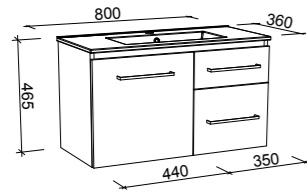

FLYNN ENSUITE 800mm

Wall Hung

CABINET WITH	SKU	RRP
Urban Ceramic Top	FLYE-V-800-C-URB-W	$1,008
No Top	FLYE-VCO-800-C-X-W	$795

Floor Standing