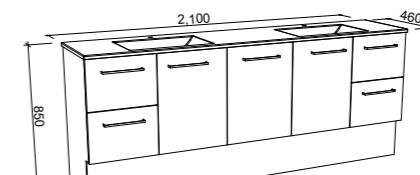

Floor Standing