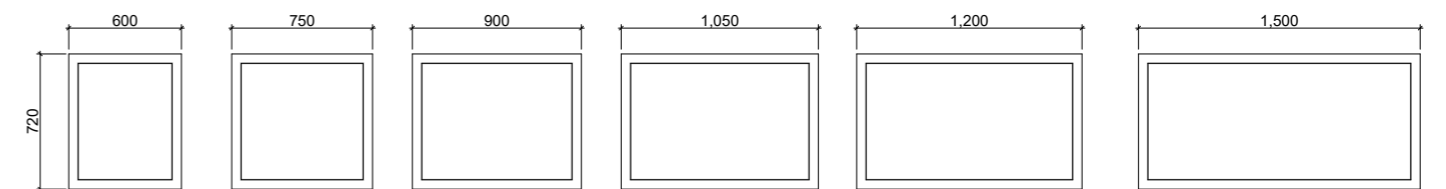

[01.] Miami Mirror 1200mm | MIA-M-1200-720 | $746 Rural Oak Frame [02.] Miami Mirror 1500mm | MIA-M-1500-720 | $1,060 White Satin Frame Please refer to pricelist pages for all available options.