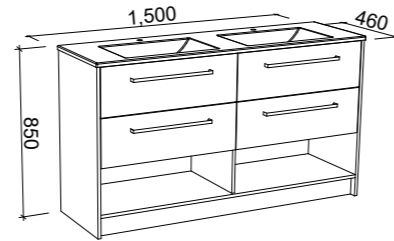

CABINET WITH	SKU	RRP
Alpha Ceramic Top	BLT-V-1500-D-APH-F	$4,508
Regal Mineral Composite Top	BLT-V-1500-D-REG-F	$4,395
Haven Matt Dolomite Top	BLT-V-1500-D-HVN-F	$4,395
Quest Gloss Dolomite Top	BLT-V-1500-D-QUE-F	$4,395
20mm SilkSurface Top with White Gloss Above Counter Ceramic Basin	BLT-V-1500-D-SSA-F	$4,981
20mm SilkSurface Top with White Gloss Under Counter Ceramic Basin	BLT-V-1500-D-SSU-F	$4,981
60mm SilkSurface Freedom Top with White Gloss Above Counter Ceramic Basin	BLT-V-1500-D-FRA-F	$5,420
60mm SilkSurface Freedom Top with White Gloss Under Counter Ceramic Basin	BLT-V-1500-D-FRU-F	$5,420
20mm Caesarstone Top with White Gloss Above Counter Ceramic Basin	BLT-V-1500-D-StA-F	$4,981
20mm Caesarstone Top with White Gloss Under Counter Ceramic Basin	BLT-V-1500-D-StU-F	$5,597
No Top	BLT-VCO-1500-D-X-F	$3,149