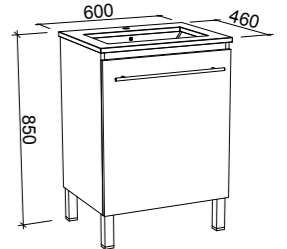

CABINET WITH	SKU	RRP
20mm SilkSurface Top with White Gloss Above Counter Ceramic Basin	HOU-V-600-C-SSA-L	$2,213
20mm SilkSurface Top with White Gloss Under Counter Ceramic Basin	HOU-V-600-C-SSU-L	$2,213
20mm Caesarstone Top with White Gloss Above Counter Ceramic Basin	HOU-V-600-C-STA-L	$2,213
20mm Caesarstone Top with White Gloss Under Counter Ceramic Basin	HOU-V-600-C-STU-L	$2,521
No Top	HOU-VCO-600-C-X-L	$1,321