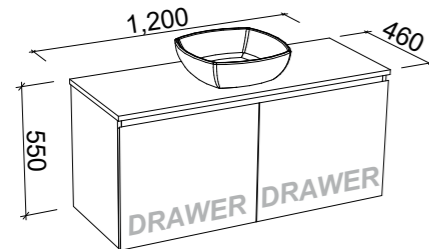

CHICAGO 1200mm

Wall Hung

CABINET WITH	SKU	RRP
Alpha Ceramic Top	CHI-V-1200-C-APH-W	$2,434
Haven Dolomite Top	CHI-V-1200-C-HVN-W	$2,434
Quest Dolomite Top	CHI-V-1200-C-QUE-W	$2,434
Regal Mineral Composite Top	CHI-V-1200-C-REG-W	$2,434
20mm SilkSurface Top with White Gloss Above Counter Ceramic Basin	CHI-V-1200-C-SSA-W	$2,967
20mm SilkSurface Top with White Gloss Under Counter Ceramic Basin	CHI-V-1200-C-SSU-W	$2,967
20mm Caesarstone Top with White Gloss Above Counter Ceramic Basin	CHI-V-1200-C-STA-W	$3,259
20mm Caesarstone Top with White Gloss Under Counter Ceramic Basin	CHI-V-1200-C-STU-W	$3,567
No Top	CHI-VCO-1200-C-X-W	$1,781