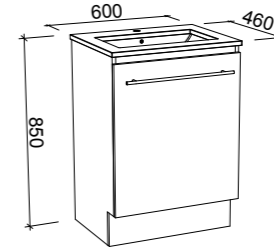

CABINET WITH	SKU	RRP
20mm SilkSurface Top with White Gloss Above Counter Ceramic Basin	HOU-V-600-C-SSA-F	$2,150
20mm SilkSurface Top with White Gloss Under Counter Ceramic Basin	HOU-V-600-C-SSU-F	$2,150
20mm Caesarstone Top with White Gloss Above Counter Ceramic Basin	HOU-V-600-C-STA-F	$2,150
20mm Caesarstone Top with White Gloss Under Counter Ceramic Basin	HOU-V-600-C-STU-F	$2,458
No Top	HOU-VCO-600-C-X-F	$1,224

On Legs