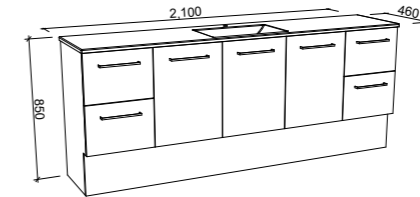

Floor Standing