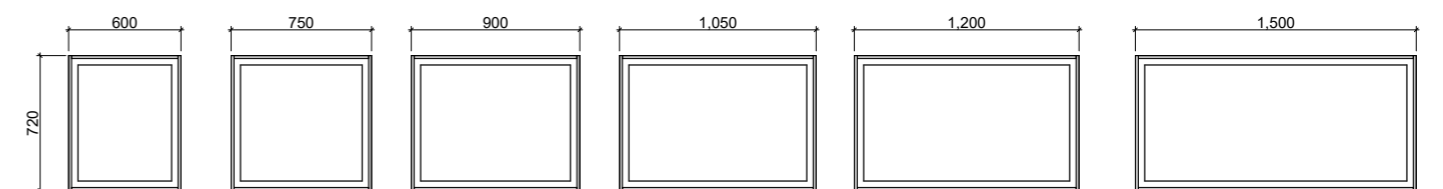

[01.] Halifax Mirror 1500mm | HAL-M-1500-720 | $1,135 Black Satin Frame **[02.] Halifax Mirror 750mm** | HAL-M-750-720 | $635 Light Grey Satin Frame **[03.] Halifax Mirror 1200mm** | HAL-M-1200-720 | $916 White Satin Frame | Shown with Mirror Lighting Upgrade | LED-L-MIRROR | ADD $391 **[04.] Halifax Mirror 900mm** | HAL-M-900-720 | $700 White Satin Frame **[05.] Halifax Mirror 900mm** | HAL-M-900-720 | $700 Coastal Oak Frame | Shown with Mirror Lighting Upgrade | LED-L-MIRROR | ADD $391 **Please refer to pricelist pages for all available options.**