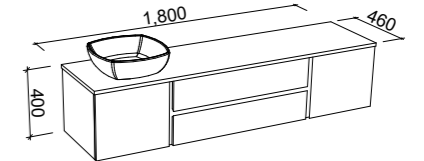

MEMPHIS 1800mm SINGLE BOWL

Wall Hung

CABINET WITH	SKU	RRP
20mm SilkSurface Top with White Gloss Ceramic Above Counter Basin Left-hand Offset	MEM-V-1800-L-SSA-W	$3,787
20mm Caesarstone Top with White Gloss Ceramic Above Counter Basin Left-hand Offset	MEM-V-1800-L-STA-W	$4,260
No Top Left-hand Offset	MEM-VCO-1800-L-X-W	$2,136

NOTE: Right-hand offset also available. Order by replacing -L- with -R- in the relevant SKU.