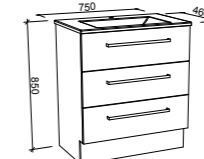

CABINET WITH	SKU	RRP
Alpha Ceramic Top	NAS-V-750-C-APH-F	$2,394
Regal Mineral Composite Top	NAS-V-750-C-REG-F	$2,394
Haven Dolomite Top	NAS-V-750-C-HVN-F	$2,394
Quest Dolomite Top	NAS-V-750-C-QUE-F	$2,394
Grand Mineral Composite Top	NAS-V-750-C-GND-F	$2,598
No Top	NAS-VCO-750-C-X-F	$1,878

On Legs