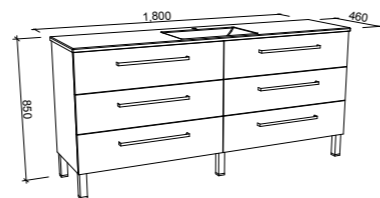

On Legs

CABINET WITH	SKU	RRP
Regal Mineral Composite Top	PAX-V-1800-C-REG-L	$4,461
Grand Mineral Composite Top	PAX-V-1800-C-GND-L	$4,842
20mm SilkSurface Top with White Gloss Above Counter Ceramic Basin	PAX-V-1800-C-SSA-L	$4,899
Quest Dolomite Top	PAX-V-1500-D-QUE-L	$4,224