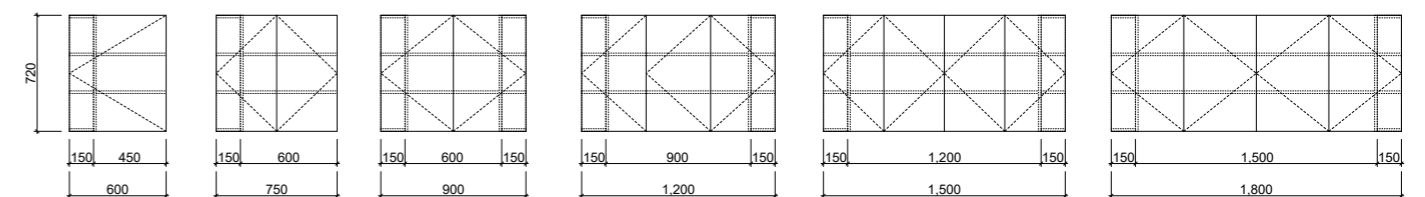

All cabinets 166mm deep.

[01.] Munich Shaving Cabinet 1200mm | MUN-SC-1200-3-G | $1,267 White Satin Cabinet Munich Platinum Shaving Cabinet 1200mm | MUN-SC-1200-3-P | $1,219
[02.] Munich Shaving Cabinet 1800mm | MUN-SC-1800-4-G | $1,587 Olive Satin Cabinet Munich Platinum Shaving Cabinet 1800mm | MUN-SC-1800-4-P | $1,695
Please refer to pricelist pages for all available options.