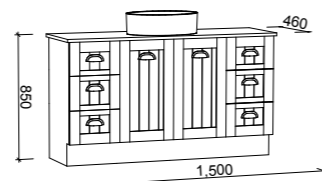

CABINET WITH	SKU	RRP
20mm SilkSurface Top with White Gloss Above Counter Ceramic Basin	NOR-V-1500-C-SSA-F	$3,939
20mm SilkSurface Top with White Gloss Ceramic Under Counter Basin	NOR-V-1500-C-SSU-F	$3,939
20mm Caesarstone Top with White Gloss Above Counter Ceramic Basin	NOR-V-1500-C-STA-F	$4,738
20mm Caesarstone Top with White Gloss Ceramic Under Counter Basin	NOR-V-1500-C-STU-F	$4,928
No Top	NOR-VCO-1500-C-X-F	$3,292

Norfolk

G GOLD INCLUSIONS