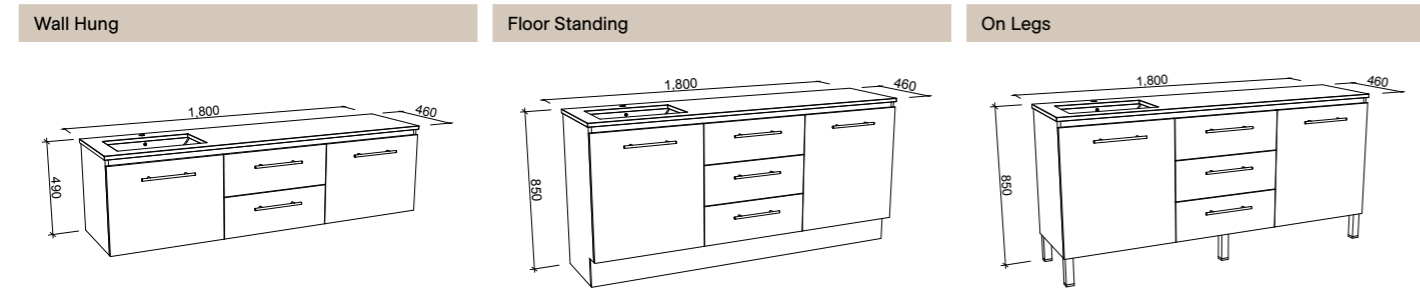

HOUSTON 1800mm SINGLE BOWL

CABINET WITH	SKU	RRP	CABINET WITH	SKU	RRP	CABINET WITH	SKU	RRP
20mm SilkSurface Top with White Gloss Above Counter Ceramic Basin Left-hand Offset	HOU-V-1800-L-SSA-W	$4,215	20mm SilkSurface Top with White Gloss Above Counter Ceramic Basin Left-hand Offset	HOU-V-1800-L-SSA-F	$4,522	20mm SilkSurface Top with White Gloss Above Counter Ceramic Basin Left-hand Offset	HOU-V-1800-L-SSA-L	$4,614
20mm SilkSurface Top with White Gloss Under Counter Ceramic Basin Left-hand Offset	HOU-V-1800-L-SSU-W	$4,215	20mm SilkSurface Top with White Gloss Under Counter Ceramic Basin Left-hand Offset	HOU-V-1800-L-SSU-F	$4,522	20mm SilkSurface Top with White Gloss Under Counter Ceramic Basin Left-hand Offset	HOU-V-1800-L-SSU-L	$4,614
20mm Caesarstone Top with White Gloss Above Counter Ceramic Basin Left-hand Offset	HOU-V-1800-L-STA-W	$4,215	20mm Caesarstone Top with White Gloss Above Counter Ceramic Basin Left-hand Offset	HOU-V-1800-L-STA-F	$4,522	20mm Caesarstone Top with White Gloss Above Counter Ceramic Basin Left-hand Offset	HOU-V-1800-L-STA-L	$4,614
20mm Caesarstone Top with White Gloss Under Counter Ceramic Basin Left-hand Offset	HOU-V-1800-L-STU-W	$4,523	20mm Caesarstone Top with White Gloss Under Counter Ceramic Basin Left-hand Offset	HOU-V-1800-L-STU-F	$4,830	20mm Caesarstone Top with White Gloss Under Counter Ceramic Basin Left-hand Offset	HOU-V-1800-L-STU-L	$4,922
No Top Left Hand Offset	HOU-VCO-1800-L-X-W	$2,354	No Top Left Hand Offset	HOU-VCO-1800-L-X-F	$2,818	No Top Left Hand Offset	HOU-VCO-1800-L-X-L	$2,972

NOTE: Right-hand offset also available. Order by replacing **-L-** with **-R-** in the relevant SKU.

Houston

G GOLD INCLUSIONS