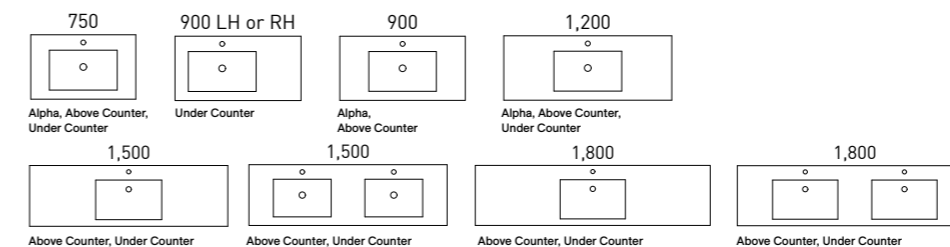

[01.] Norfolk Vanity 1500mm | NOR-V-1500-D-SSA-W | $3,538 White Satin Cabinet with White Crystal Boulder SilkSurface Top and White Gloss Addison Inset Ceramic Basins | Shown with Jazz Arch Shaving Cabinets 600mm | JZA-SC-600-S-G | $1,100 each **[02.] Norfolk Vanity 750mm** | NOR-V-750-C-SSA-W | $2,182 Navy Blue Satin Cabinet with Lapis Salt SilkSurface Top and White Gloss Chase Ceramic Basin **[03.] Norfolk Vanity 1200mm** | NOR-V-1200-C-APH-W | $2,193 White Satin Cabinet with Alpha Ceramic Top | Shown with Under Cabinet Lighting | LED-L-UNDERCAB-V | ADD $391 **[04.] Norfolk Vanity 1500mm** | NOR-V-1500-C-SSA-F | $3,939 Light Grey Satin Cabinet with Carrara SilkSurface Top and White Gloss Myrtle Ceramic Basin | Shown with Texas Shaving Cabinets 1500mm | TEX-SC-1500-3-G | $1,346 | Shown with Under Shaving Cabinet Lighting | LED-L-UNDERCAB-S-L | ADD $391 **Please refer to pricelist pages for all available options.**

*Selected sizes. See page 188 for Vanity Top Collection.