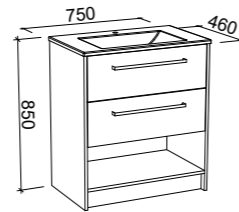

CABINET WITH	SKU	RRP
Alpha Ceramic Top	BLT-V-750-C-APH-F	$1,998
Regal Mineral Composite Top	BLT-V-750-C-REG-F	$1,998
Haven Matt Dolomite Top	BLT-V-750-C-HVN-F	$1,998
Quest Gloss Dolomite Top	BLT-V-750-C-QUE-F	$1,998
20mm SilkSurface Top with White Gloss Above Counter Ceramic Basin	BLT-V-750-C-SSA-F	$2,368
20mm SilkSurface Top with White Gloss Under Counter Ceramic Basin	BLT-V-750-C-SSU-F	$2,368
60mm SilkSurface Freedom Top with White Gloss Above Counter Ceramic Basin	BLT-V-750-C-FRA-F	$2,522
60mm SilkSurface Freedom Top with White Gloss Under Counter Ceramic Basin	BLT-V-750-C-FRU-F	$2,522
20mm Caesarstone Top with White Gloss Above Counter Ceramic Basin	BLT-V-750-C-STA-F	$2,405
20mm Caesarstone Top with White Gloss Under Counter Ceramic Basin	BLT-V-750-C-STU-F	$2,713
No Top	BLT-VCO-750-C-X-F	$1,493