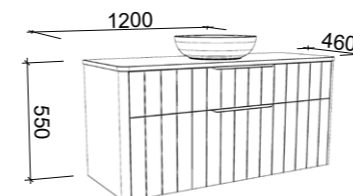

HURON 1200mm

Wall Hung

CABINET WITH	SKU	RRP
20mm SilkSurface Top with White Gloss Above Counter Ceramic Basin	HUR-V-1200-C-SSA-W	$2,567
No Top	HUR-VCO-1200-C-X-W	$1,303

Floor Standing