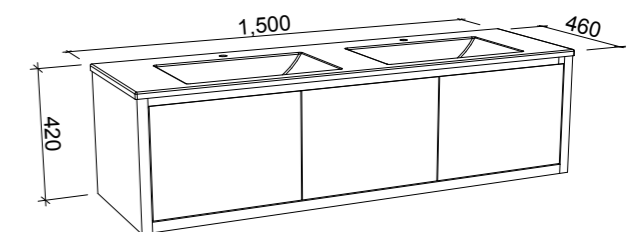

LONDON 1500mm DOUBLE BOWL

Wall Hung

CABINET WITH	SKU	RRP
Regal Mineral Composite Top	LON-V-1500-D-REG-W	$3,688
Alpha Ceramic Top	LON-V-1500-D-APH-W	$4,052
Haven Dolomite Top	LON-V-1500-D-HVN-W	$3,688
Quest Dolomite Top	LON-V-1500-D-QUE-W	$3,688
No Top	LON-VCO-1500-D-X-W	$2,485