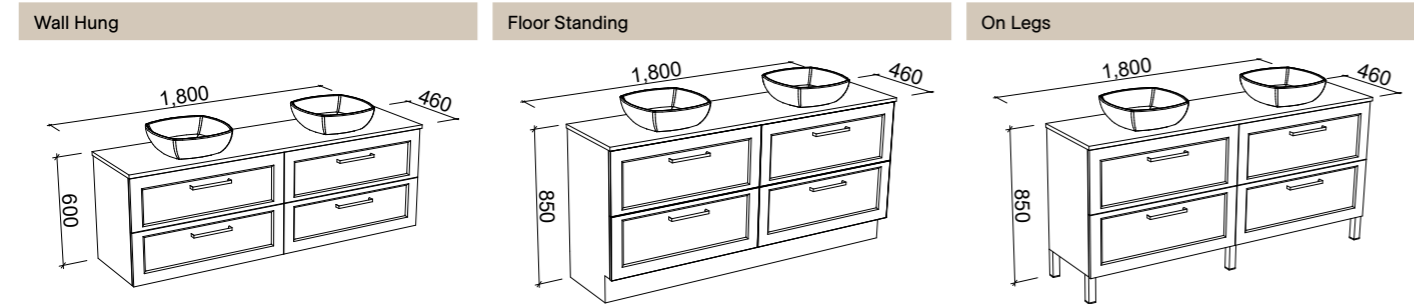

Washington

G GOLD INCLUSIONS

WASHINGTON 1800mm DOUBLE BOWL

CABINET WITH	SKU	RRP	CABINET WITH	SKU	RRP	CABINET WITH	SKU	RRP
20mm SilkSurface Top with White Gloss Ceramic Above Counter Basin	WAS-V-1800-D-SSA-W	$4,290	20mm SilkSurface Top with White Gloss Ceramic Above Counter Basin	WAS-V-1800-D-SSA-F	$4,549	20mm SilkSurface Top with White Gloss Ceramic Above Counter Basin	WAS-V-1800-D-SSA-L	$4,732
20mm SilkSurface Top with White Gloss Ceramic Under Counter Basin	WAS-V-1800-D-SSU-W	$4,290	20mm SilkSurface Top with White Gloss Ceramic Under Counter Basin	WAS-V-1800-D-SSU-F	$4,549	20mm SilkSurface Top with White Gloss Ceramic Under Counter Basin	WAS-V-1800-D-SSU-L	$4,732
20mm Caesarstone Top with White Gloss Ceramic Above Counter Basin	WAS-V-1800-D-STA-W	$4,816	20mm Caesarstone Top with White Gloss Ceramic Above Counter Basin	WAS-V-1800-D-STA-F	$5,075	20mm Caesarstone Top with White Gloss Ceramic Above Counter Basin	WAS-V-1800-D-STA-L	$5,258
20mm Caesarstone Top with White Gloss Ceramic Under Counter Basin	WAS-V-1800-D-STU-W	$5,382	20mm Caesarstone Top with White Gloss Ceramic Under Counter Basin	WAS-V-1800-D-STU-F	$5,641	20mm Caesarstone Top with White Gloss Ceramic Under Counter Basin	WAS-V-1800-D-STU-L	$5,825
60mm SilkSurface Freedom Top with White Gloss Ceramic Above Counter Basin	WAS-V-1800-D-FRA-W	$4,788	60mm SilkSurface Freedom Top with White Gloss Ceramic Above Counter Basin	WAS-V-1800-D-FRA-F	$5,047	60mm SilkSurface Freedom Top with White Gloss Ceramic Above Counter Basin	WAS-V-1800-D-FRA-L	$5,230
60mm SilkSurface Freedom Top with White Gloss Ceramic Under Counter Basin	WAS-V-1800-D-FRU-W	$4,788	60mm SilkSurface Freedom Top with White Gloss Ceramic Under Counter Basin	WAS-V-1800-D-FRU-F	$5,047	60mm SilkSurface Freedom Top with White Gloss Ceramic Under Counter Basin	WAS-V-1800-D-FRU-L	$5,230
No Top	WAS-VCO-1800-D-X-W	$2,240	No Top	WAS-VCO-1800-D-X-F	$2,499	No Top	WAS-VCO-1800-D-X-L	$2,683

Shaving Cabinets

BOSTON

900mm	1050mm	1200mm	1500mm
SKU	RRP	SKU	RRP
BOS-SC-900-D-G	$1,103	BOS-SC-1050-D-G	$1,157
BOS-SC-900-D-P	$1,221	BOS-SC-1050-D-P	$1,275
SKU	RRP	SKU	RRP
BOS-SC-1200-D-G	$1,267	BOS-SC-1500-3-G	$1,480
BOS-SC-1200-D-P	$1,385	BOS-SC-1500-3-P	$1,598

CHURCH

1800mm	400mm*	600mm	600mm
SKU	RRP	SKU	RRP
BOS-SC-1800-3-G	$1,609	CHU-SC-400-S-G	$963
BOS-SC-1800-3-P	$1,727	CHU-SC-400-S-P	$1,003
SKU	RRP	SKU	RRP
CHU-SC-600-D-G	$1,052	DEN-SC-600-D-G	$706
CHU-SC-600-D-P	$1,106	DEN-SC-600-D-P	$824

NOTE: Single door option also available. Order by replacing **-D-** with **-S-** in the relevant SKU.

750mm	900mm	1050mm	1200mm
SKU	RRP	SKU	RRP
DEN-SC-750-D-G	$759	DEN-SC-900-D-G	$815
DEN-SC-750-D-P	$878	DEN-SC-900-D-P	$933
SKU	RRP	SKU	RRP
DEN-SC-1050-D-G	$1,014	DEN-SC-1200-3-G	$1,084
DEN-SC-1050-D-P	$1,131	DEN-SC-1200-3-P	$1,203