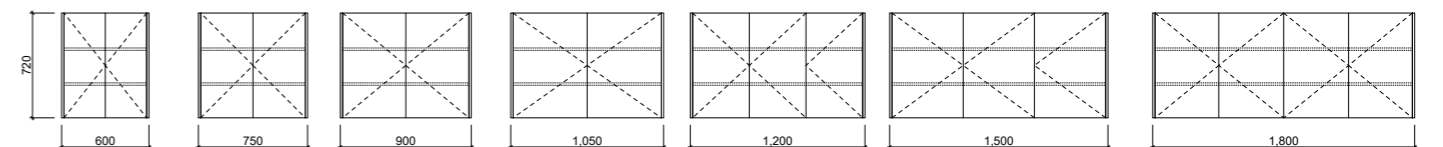

All cabinets 166mm deep.

[01.] Denver Shaving Cabinet 1500mm | DEN-SC-1500-3-G | $1,208 Tassie Oak Cabinet **Denver Platinum Shaving Cabinet 1500mm** | DEN-SC-1500-3-P | $1,255 **[02.] Denver Shaving Cabinet 1050mm** | DEN-SC-1050-D-G | $1,014 White Gloss Cabinet **Denver Platinum Shaving Cabinet 1050mm** | DEN-SC-1050-D-P | $1,131 **[03.] Denver Shaving Cabinet 1500mm** | DEN-SC-1500-3-G | $1,208 Tassie Oak Cabinet **Denver Platinum Shaving Cabinet 1500mm** | DEN-SC-1500-3-P | $1,326 **[04.] Denver Shaving Cabinet 1500mm** | DEN-SC-1500-3-G | $1,208 Tassie Oak Cabinet | Shown with Denver Side Lighting Upgrade | LED-L-DENVER | ADD $603 **Denver Platinum Shaving Cabinet 1500mm** | DEN-SC-1500-3-P | $1,326 Please refer to pricelist pages for all available options.