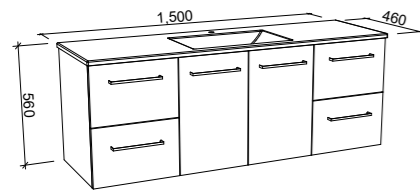

Eloura

G GOLD INCLUSIONS

ELOURA 1500mm SINGLE BOWL

Wall Hung