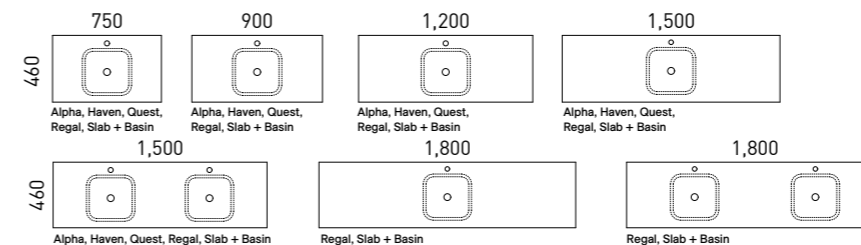

[01.] Chicago Vanity 1500mm | CHI-V-1500-C-HVN-W | $2,972 Elegant Oak Cabinet with Haven Dolomite Top | Shown with Under Cabinet Lighting | LED-L-UNDERCAB-V | ADD $391 | Shown with Denver Shaving Cabinet 1500mm | DEN-SC-1500-3-G | $1,208 **[02.] Chicago Vanity 900mm** | CHI-V-900-C-SSA-W | $2,625 White Satin Cabinet with Calcutta Snow SilkSurface Top and White Gloss Feather Ceramic Basin | Showing internal drawers **[03.] Chicago Vanity 900mm** | CHI-V-900-C-APH-W | $2,003 Prime Oak Cabinet with Alpha Ceramic Top **[04.] Chicago Vanity 1200mm** | CHI-V-1200-C-SSA-W | $2,967 White Satin Cabinet with Carrara SilkSurface Top and Grey Allure Ceramic Basin | Shown with Basin Colour Upgrade | UPG-OPT-BASCOLOUR | ADD $144 | Shown with Halifax Mirror 1200mm | HAL-M-1200-720 | $916 | Shown with Mirror Lighting Upgrade | LED-L-MIRROR | ADD $391 **Please refer to pricelist pages for all available options.**

*Selected sizes. See page 188 for Vanity Top Collection.