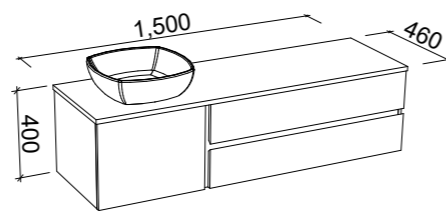

MEMPHIS 1500mm SINGLE BOWL

Wall Hung

CABINET WITH	SKU	RRP
20mm SilkSurface Top with White Gloss Ceramic Above Counter Basin Left-hand Offset	MEM-V-1500-L-SSA-W	$3,602
20mm Caesarstone Top with White Gloss Ceramic Above Counter Basin Left-hand Offset	MEM-V-1500-L-STA-W	$3,725
No Top Left-hand Offset	MEM-VCO-1500-L-X-W	$2,033

NOTE: Right-hand offset also available. Order by replacing -L- with -R- in the relevant SKU.

Memphis

P PLATINUM INCLUSIONS