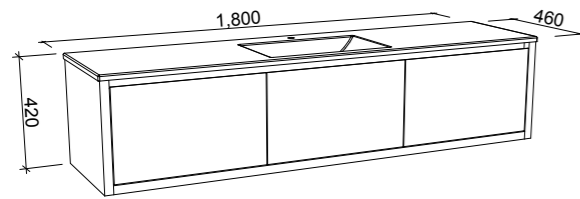

London

P PLATINUM INCLUSIONS

LONDON 1800mm SINGLE BOWL

Wall Hung

CABINET WITH	SKU	RRP
Regal Mineral Composite Top	LON-V-1800-C-REG-W	$4,091
No Top	LON-VCO-1800-C-X-W	$2,580