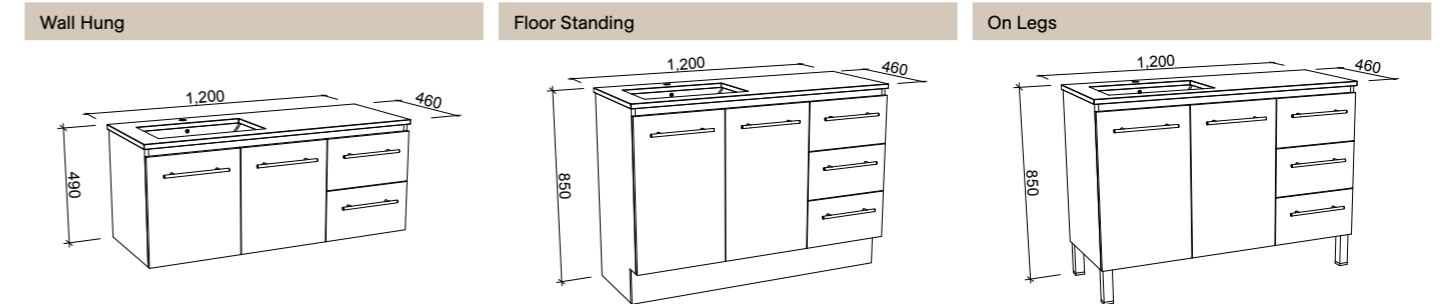

HOUSTON 1200mm

CABINET WITH	SKU	RRP	CABINET WITH	SKU	RRP	CABINET WITH	SKU	RRP
20mm SilkSurface Top with White Gloss Above Counter Ceramic Basin Left-hand Offset	HOU-V-1200-L-SSA-W	$2,827	20mm SilkSurface Top with White Gloss Above Counter Ceramic Basin Left-hand Offset	HOU-V-1200-L-SSA-F	$3,444	20mm SilkSurface Top with White Gloss Above Counter Ceramic Basin Left-hand Offset	HOU-V-1200-L-SSA-L	$3,597
20mm SilkSurface Top with White Gloss Under Counter Ceramic Basin Left-hand Offset	HOU-V-1200-L-SSU-W	$2,827	20mm SilkSurface Top with White Gloss Under Counter Ceramic Basin Left-hand Offset	HOU-V-1200-L-SSU-F	$3,444	20mm SilkSurface Top with White Gloss Under Counter Ceramic Basin Left-hand Offset	HOU-V-1200-L-SSU-L	$3,597
20mm Caesarstone Top with White Gloss Above Counter Ceramic Basin Left-hand Offset	HOU-V-1200-L-STA-W	$2,827	20mm Caesarstone Top with White Gloss Above Counter Ceramic Basin Left-hand Offset	HOU-V-1200-L-STA-F	$3,444	20mm Caesarstone Top with White Gloss Above Counter Ceramic Basin Left-hand Offset	HOU-V-1200-L-STA-L	$3,597
20mm Caesarstone Top with White Gloss Under Counter Ceramic Basin Left-hand Offset	HOU-V-1200-L-STU-W	$3,135	20mm Caesarstone Top with White Gloss Under Counter Ceramic Basin Left-hand Offset	HOU-V-1200-L-STU-F	$3,752	20mm Caesarstone Top with White Gloss Under Counter Ceramic Basin Left-hand Offset	HOU-V-1200-L-STU-L	$3,905
No Top Left Hand Offset	HOU-VCO-1200-L-X-W	$1,690	No Top Left Hand Offset	HOU-VCO-1200-L-X-F	$2,200	No Top Left Hand Offset	HOU-VCO-1200-L-X-L	$2,255

NOTE: Right-hand offset also available. Order by replacing **-L-** with **-R-** in the relevant SKU.