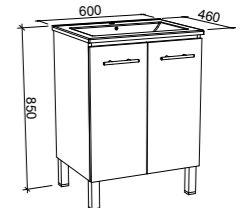

CABINET WITH	SKU	RRP
Alpha Ceramic Top	PAN-V-600-C-APH-L	$1,947
Regal Mineral Composite Top	PAN-V-600-C-REG-L	$2,004
No Top	PAN-VCO-600-C-X-L	$1,887