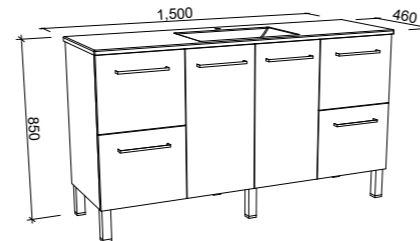

Eloura

G GOLD INCLUSIONS

ELOURA 1500mm SINGLE BOWL

Wall Hung

Floor Standing

On Legs

CABINET WITH	SKU	RRP
Alpha Ceramic Top	ELO-V-1500-C-APH-W	\$3,380
Regal Mineral Composite Top	ELO-V-1500-C-REG-W	\$3,175
Haven Dolomite Top	ELO-V-1500-C-HVN-W	\$3,175
Quest Dolomite Top	ELO-V-1500-C-QUE-W	\$3,175
Grand Mineral Composite Top	ELO-V-1500-C-GND-W	\$3,462
No Top	ELO-VCO-1500-C-X-W	\$2,049