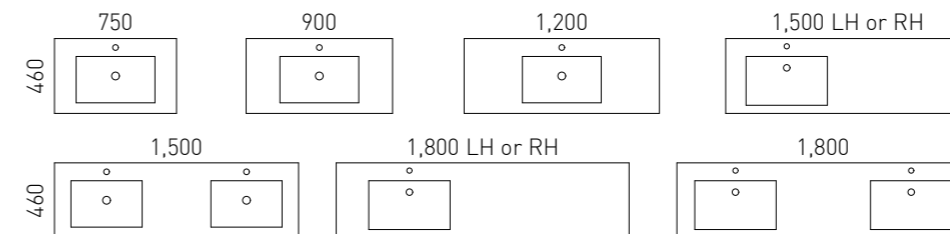

[01.] Arizona Vanity 900mm | ARZ-V-900-C-SSA-F | $3,065 White Satin Cabinet with Carrara SilkSurface Top and White Gloss Iconic 420 Ceramic Basin | Shown with Texas Shaving Cabinet 900mm | TEX-SC-900-D-G | $1,045 **[02.] Arizona Vanity 1200mm** | ARZ-V-1200-C-SSA-W | $3,030 Emerald Green Cabinet with Arctic White SilkSurface Top and White Gloss Enchant Ceramic Basin **[03.] Arizona Vanity 1800mm** | ARZ-V-1800-D-SSA-W | $5,101 Light Grey Satin Cabinet with Carrara SilkSurface Top and White Gloss Lorenzo Inset Ceramic Basins **[04.] Arizona Vanity 1500mm** | ARZ-V-1500-D-SSA-W | $4,664 Light Grey Satin Cabinet with Arctic White SilkSurface Top and White Gloss Allure Ceramic Basins | Shown with Eloura Shaving Cabinet 1500mm | ELO-SC-1500-3-G | $1,208 **Please refer to pricelist pages for all available options.**