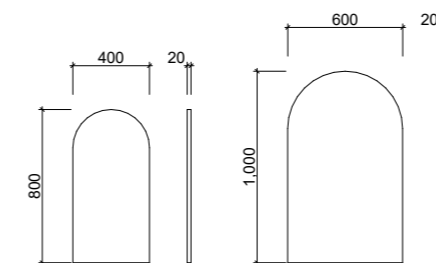

[01.] Church Mirror 600mm | CHU-M-600-1000 | $679 [02.] Church Mirror 400mm | CHU-M-400-800 | $537 [03.] Church Mirror 600mm | CHU-M-600-1000 | $679
Please refer to pricelist pages for all available options.