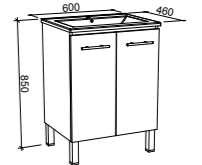

CABINET WITH	SKU	RRP
Alpha Ceramic Top	CLG-V-600-C-APH-L	$1,514
Regal Mineral Composite Top	CLG-V-600-C-REG-L	$1,573
No Top	CLG-VCO-600-C-X-L	$1,455