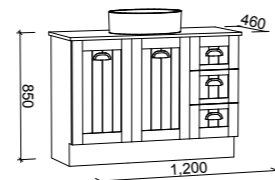

CABINET WITH	SKU	RRP
Alpha Ceramic Top	NOR-V-1200-C-APH-F	$2,613
20mm SilkSurface Top with White Gloss Above Counter Ceramic Basin	NOR-V-1200-C-SSA-F	$3,075
20mm SilkSurface Top with White Gloss Ceramic Under Counter Basin	NOR-V-1200-C-SSU-F	$3,075
20mm Caesarstone Top with White Gloss Above Counter Ceramic Basin	NOR-V-1200-C-STA-F	$3,229
20mm Caesarstone Top with White Gloss Ceramic Under Counter Basin	NOR-V-1200-C-STU-F	$3,690
No Top	NOR-VCO-1200-C-X-F	$2,377