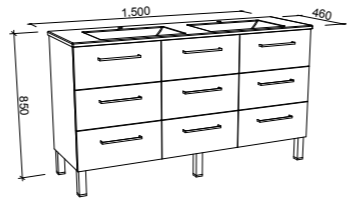

On Legs

CABINET WITH	SKU	RRP
Regal Mineral Composite Top	PAX-V-1500-D-REG-L	$4,224
Alpha Ceramic Top	PAX-V-1500-D-APH-L	$4,559
Haven Dolomite Top	PAX-V-1500-D-HVN-L	$4,224
Quest Dolomite Top	PAX-V-1500-D-QUE-L	$4,224
Grand Mineral Composite Top	PAX-V-1500-D-GND-L	$4,586
20mm SilkSurface Top with White Gloss Above Counter Ceramic Basin	PAX-V-1500-D-SSA-L	$4,903
No Top	PAX-VCO-1500-D-X-L	$2,958