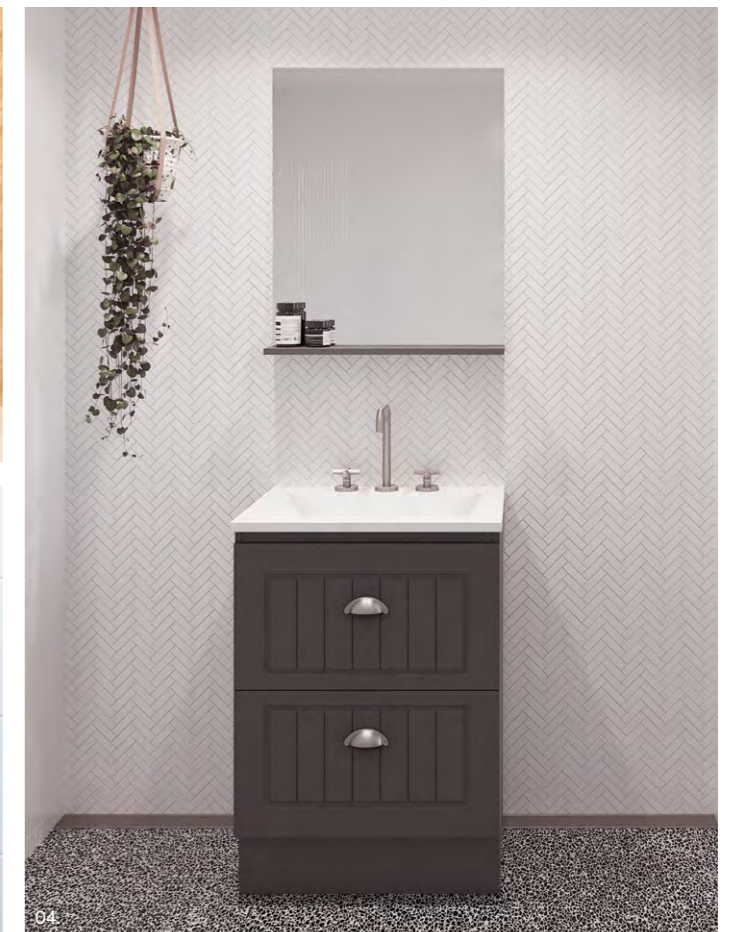

[01.] Austin Cambridge Vanity 1500mm | AUPC-V-1500-D-REG-W | $3,547 White Satin Cabinet with Regal Mineral Composite Top | Shown with Munich Shaving Cabinet 1500mm | MUN-SC-1500-4-G | $1,469 **[02.] Austin Cambridge Vanity 900mm** | AUPC-V-900-C-APH-F | $2,044 White Satin Cabinet with Alpha Ceramic Top **[03.] Austin Cambridge Vanity 1200mm** | AUPC-V-1200-C-STD-W | $2,182 Navy Blue Satin Cabinet with Stadium Mineral Composite Top **[04.] Austin Cambridge Vanity 600mm** | AUPC-V-600-C-REG-F | $1,979 Dark Grey Satin Cabinet with Regal Mineral Composite Top | Shown with Essence Mirror 600mm | ESS-M-600-739 | $626 **Please refer to pricelist pages for all available options.**

*Selected sizes. See page 188 for Vanity Top Collection.