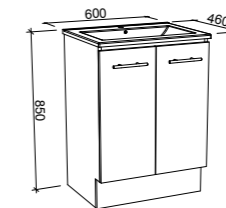

Panama

P PLATINUM INCLUSIONS

PANAMA 600mm

Wall Hung

CABINET WITH	SKU	RRP
Alpha Ceramic Top	PAN-V-600-C-APH-W	\$1,667
Regal Mineral Composite Top	PAN-V-600-C-REG-W	\$1,726
No Top	PAN-VCO-600-C-X-W	\$1,608

Floor Standing