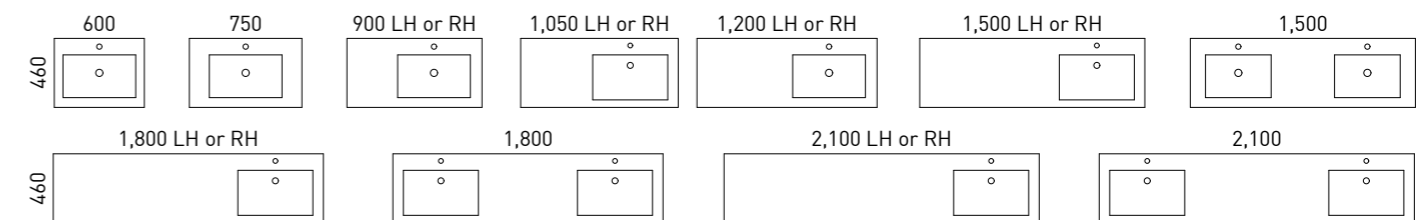

Houston

G GOLD INCLUSIONS

The Houston vanity boasts a sleek and modern design, making it a perfect addition to any contemporary bathroom. With its luxuriously wide door and drawer configuration, it offers ample storage space for all your bathroom essentials.

Available in wall hung, floor standing and on legs.

- Top options include:
  - 20mm SilkSurface or Caesarstone slab top with offset under counter basin as standard. Above counter available on request