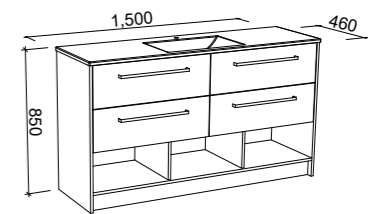

CABINET WITH	SKU	RRP
Alpha Ceramic Top	BLT-V-1500-C-APH-F	$4,179
Regal Mineral Composite Top	BLT-V-1500-C-REG-F	$3,992
Haven Matt Dolomite Top	BLT-V-1500-C-HVN-F	$3,992
Quest Gloss Dolomite Top	BLT-V-1500-C-QUE-F	$3,992
20mm SilkSurface Top with White Gloss Above Counter Ceramic Basin	BLT-V-1500-C-SSA-F	$4,565
20mm SilkSurface Top with White Gloss Under Counter Ceramic Basin	BLT-V-1500-C-SSU-F	$4,565
60mm SilkSurface Freedom Top with White Gloss Above Counter Ceramic Basin	BLT-V-1500-C-FRA-F	$5,005
60mm SilkSurface Freedom Top with White Gloss Under Counter Ceramic Basin	BLT-V-1500-C-FRU-F	$5,005
20mm Caesarstone Top with White Gloss Above Counter Ceramic Basin	BLT-V-1500-C-STA-F	$4,694
20mm Caesarstone Top with White Gloss Under Counter Ceramic Basin	BLT-V-1500-C-STU-F	$5,002
No Top	BLT-VCO-1500-C-X-F	$2,964