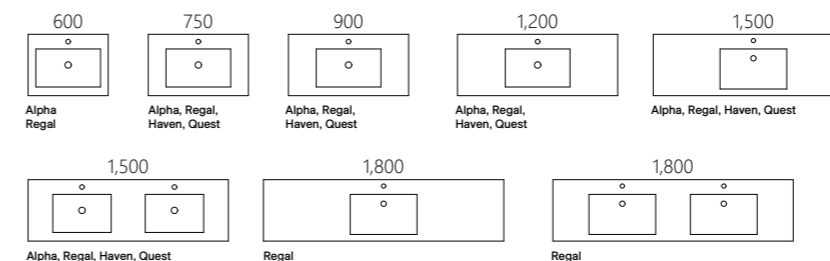

Available in wall hung.

- Top options include:
 - 20mm integrated tops - Alpha*, Regal, Haven* and Quest*

[01.] London Vanity 1500mm | LON-V-1500-D-REG-W | \$3,688 White Gloss Cabinet with Regal Mineral Composite Top | Shown with Halifax Mirror 1500mm | HAL-M-1500-720 | \$1,135 **[02.] London Vanity 1200mm** | LON-V-1200-C-REG-W | \$2,712 White Gloss Cabinet with Prime Oak Sides and Regal Mineral Composite Top **[03.] London Vanity 750mm** | LON-V-750-C-REG-W | \$1,998 Antico Oak Cabinet with Regal Mineral Composite Top **[04.] London Vanity 900mm** | LON-V-900-C-REG-W | \$2,225 White Satin Cabinet with Estella Oak Sides and Regal Mineral Composite Top | Shown with Tiffany Shaving Cabinet 900mm | TIF-SC-900-D-G | \$675 **Please refer to pricelist pages for all available options.**