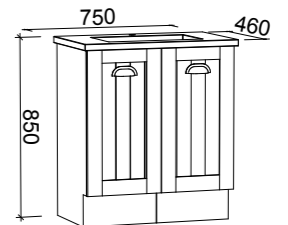

Floor Standing

CABINET WITH	SKU	RRP
20mm SilkSurface Top with White Gloss Ceramic Under Counter Basin	NOR-V-750-C-SSU-F	$2,508
20mm Caesarstone Top with White Gloss Ceramic Under Counter Basin	NOR-V-750-C-STU-F	$3,172