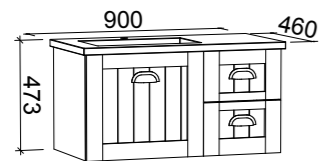

Norfolk

G GOLD INCLUSIONS

NORFOLK 900mm OFFSET BOWL

Wall Hung

CABINET WITH	SKU	RRP
20mm SilkSurface Top with White Gloss Ceramic Under Counter Basin	NOR-V-900-L-SSU-W	$3,353
20mm Caesarstone Top with White Gloss Ceramic Under Counter Basin	NOR-V-900-L-STU-W	$3,090

NOTE: Right-hand offset also available. Order by replacing **-L-** with **-R-** in the relevant SKU.

Floor Standing