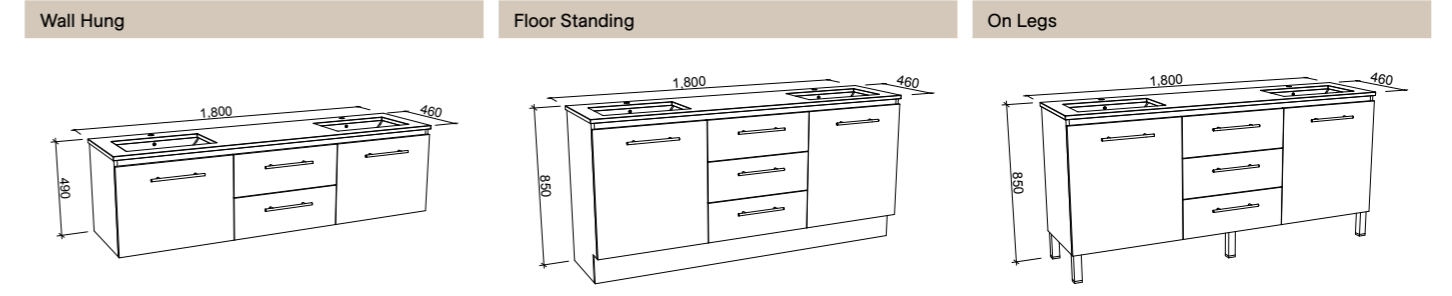

HOUSTON 1800mm DOUBLE BOWL

CABINET WITH	SKU	RRP	CABINET WITH	SKU	RRP	CABINET WITH	SKU	RRP
20mm SilkSurface Top with White Gloss Above Counter Ceramic Basins	HOU-V-1800-D-SSA-W	$4,614	20mm SilkSurface Top with White Gloss Above Counter Ceramic Basins	HOU-V-1800-D-SSA-F	$4,768	20mm SilkSurface Top with White Gloss Above Counter Ceramic Basins	HOU-V-1800-D-SSA-L	$4,799
20mm SilkSurface Top with White Gloss Under Counter Ceramic Basins	HOU-V-1800-D-SSU-W	$4,614	20mm SilkSurface Top with White Gloss Under Counter Ceramic Basins	HOU-V-1800-D-SSU-F	$4,768	20mm SilkSurface Top with White Gloss Under Counter Ceramic Basins	HOU-V-1800-D-SSU-L	$4,799
20mm Caesarstone Top with White Gloss Above Counter Ceramic Basins	HOU-V-1800-D-STA-W	$4,614	20mm Caesarstone Top with White Gloss Above Counter Ceramic Basins	HOU-V-1800-D-STA-F	$4,768	20mm Caesarstone Top with White Gloss Above Counter Ceramic Basins	HOU-V-1800-D-STA-L	$4,799
20mm Caesarstone Top with White Gloss Under Counter Ceramic Basins	HOU-V-1800-D-STU-W	$5,230	20mm Caesarstone Top with White Gloss Under Counter Ceramic Basins	HOU-V-1800-D-STU-F	$5,384	20mm Caesarstone Top with White Gloss Under Counter Ceramic Basins	HOU-V-1800-D-STU-L	$5,416
No Top	HOU-VCO-1800-D-X-W	$2,354	No Top	HOU-VCO-1800-D-X-F	$2,818	No Top	HOU-VCO-1800-D-X-L	$2,972