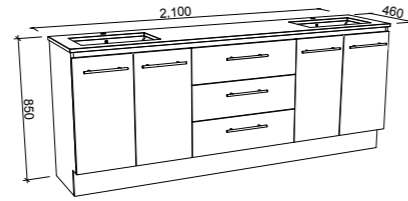

NOTE: Right-hand offset also available. Order by replacing **-L-** with **-R-** in the relevant SKU.

Houston

G GOLD INCLUSIONS

HOUSTON 2100mm DOUBLE BOWL

Wall Hung

Floor Standing

On Legs

CABINET WITH	SKU	RRP
20mm SilkSurface Top with White Gloss Above Counter Ceramic Basins	HOU-V-2100-D-SSA-W	\$5,112
20mm SilkSurface Top with White Gloss Under Counter Ceramic Basins	HOU-V-2100-D-SSU-W	\$5,112
20mm Caesarstone Top with White Gloss Above Counter Ceramic Basins	HOU-V-2100-D-STA-W	\$5,112
20mm Caesarstone Top with White Gloss Under Counter Ceramic Basins	HOU-V-2100-D-STU-W	\$5,728
No Top	HOU-VCO-2100-D-X-W	\$2,655