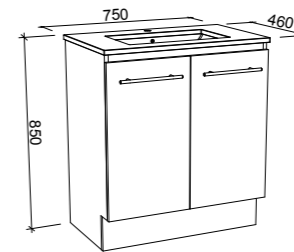

CABINET WITH	SKU	RRP
20mm SilkSurface Top with White Gloss Above Counter Ceramic Basin	HOU-V-750-C-SSA-F	$2,675
20mm SilkSurface Top with White Gloss Under Counter Ceramic Basin	HOU-V-750-C-SSU-F	$2,675
20mm Caesarstone Top with White Gloss Above Counter Ceramic Basin	HOU-V-750-C-STA-F	$2,675
20mm Caesarstone Top with White Gloss Under Counter Ceramic Basin	HOU-V-750-C-STU-F	$2,983
No Top	HOU-VCO-750-C-X-F	$1,636

On Legs