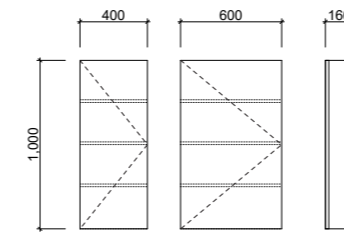

[01.] Jazz Shaving Cabinet 600mm | JZZ-SC-600-S-G | $929 each Light Grey Satin Cabinet **Jazz Platinum Shaving Cabinet 600mm** | JZZ-SC-600-S-P | $986 each
[02.] Jazz Shaving Cabinet 400mm | JZZ-SC-400-S-G | $799 each Navy Blue Satin Cabinet **Jazz Platinum Shaving Cabinet 400mm** | JZZ-SC-400-S-P | $866 each
[03.] Jazz Shaving Cabinet 400mm | JZZ-SC-400-S-G | $799 Boston Oak Cabinet **Jazz Platinum Shaving Cabinet 400mm** | JZZ-SC-400-S-P | $866 **Please refer to pricelist pages for all available options.**