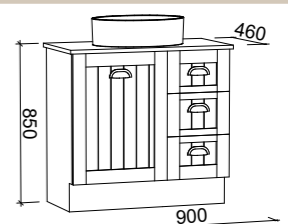

Floor Standing

CABINET WITH	SKU	RRP
Alpha Ceramic Top	NOR-V-900-C-APH-F	$2,301
20mm SilkSurface Top with White Gloss Above Counter Ceramic Basin	NOR-V-900-C-SSA-F	$2,673
20mm Caesarstone Top with White Gloss Above Counter Ceramic Basin	NOR-V-900-C-STA-F	$2,744
No Top	NOR-VCO-900-C-X-F	$2,051