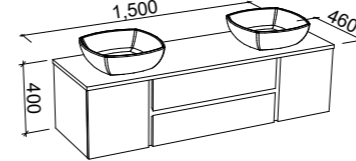

MEMPHIS 1500mm DOUBLE BOWL

Wall Hung

CABINET WITH	SKU	RRP
20mm SilkSurface Top with White Gloss Ceramic Above Counter Basins	MEM-V-1500-D-SSA-W	$3,873
20mm Caesarstone Top with White Gloss Ceramic Above Counter Basins	MEM-V-1500-D-STA-W	$4,022
No Top	MEM-VCO-1500-D-X-W	$2,079