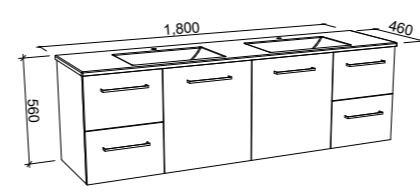

Eloura

G GOLD INCLUSIONS

ELOURA 1800mm DOUBLE BOWL

Wall Hung

Floor Standing

On Legs

CABINET WITH	SKU	RRP
Regal Mineral Composite Top	ELO-V-1800-D-REG-W	\$3,930
Grand Mineral Composite Top	ELO-V-1800-D-GND-W	\$4,355
No Top	ELO-VCO-1800-D-X-W	\$2,305