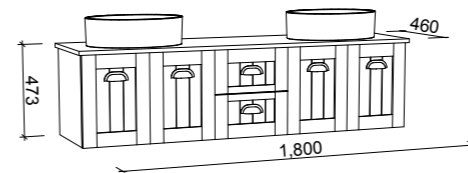

NORFOLK 1800mm DOUBLE BOWL

Wall Hung

CABINET WITH	SKU	RRP
20mm SilkSurface Top with White Gloss Above Counter Ceramic Basin	NOR-V-1800-D-SSA-W	$3,632
20mm SilkSurface Top with White Gloss Ceramic Under Counter Basin	NOR-V-1800-D-SSU-W	$3,632
20mm Caesarstone Top with White Gloss Above Counter Ceramic Basin	NOR-V-1800-D-STA-W	$4,696
20mm Caesarstone Top with White Gloss Ceramic Under Counter Basin	NOR-V-1800-D-STU-W	$5,735
No Top	NOR-VCO-1800-D-X-W	$3,205

Floor Standing