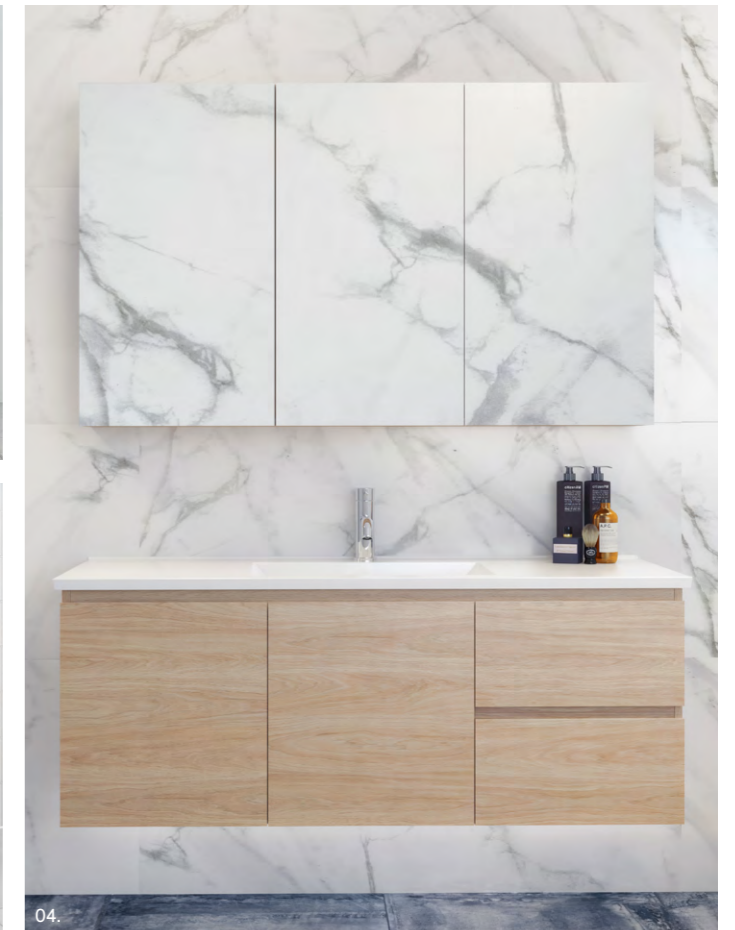

Available in wall hung, floor standing and on legs.

- Top options include:
 - 20mm integrated tops; Alpha* and Regal

[01.] Austin Vanity 900mm | AUS-V-900-C-REG-W | \$1,102 Olive Satin Cabinet with Regal Mineral Composite Top | Shown with Under Cabinet Lighting | LED-L-UNDERCAB-V | ADD \$391 | Shown with California Mirror 900mm | CAL-M-900-900 | \$646 | Shown with Eloura Mirror Tallboy | ELO-TB-450-S-G | \$1,143 | Shown with Under Cabinet Lighting | LED-L-UNDERCAB-V | ADD \$391 **[02.] Austin Vanity 750mm** | AUS-V-750-C-APH-F | \$963 White Satin Cabinet with Alpha Ceramic Top **[03.] Austin Vanity 1500mm** | AUS-V-1500-D-APH-W | \$2,204 Notoia Walnut Cabinet with Alpha Ceramic Top **[04.] Austin Vanity 1200mm** | AUS-V-1200-C-APH-W | \$1,136 Prime Oak Cabinet with Alpha Ceramic Top | Shown with Eloura Shaving Cabinet 1200mm | ELO-SC-1200-3-G | \$1,084 **Please refer to pricelist pages for all available options.**