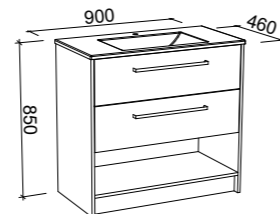

CABINET WITH	SKU	RRP
Alpha Ceramic Top	BLT-V-900-C-APH-F	$2,182
Regal Mineral Composite Top	BLT-V-900-C-REG-F	$2,182
Haven Matt Dolomite Top	BLT-V-900-C-HVN-F	$2,182
Quest Gloss Dolomite Top	BLT-V-900-C-QUE-F	$2,182
20mm SilkSurface Top with White Gloss Above Counter Ceramic Basin	BLT-V-900-C-SSA-F	$2,832
20mm SilkSurface Top with White Gloss Under Counter Ceramic Basin	BLT-V-900-C-SSU-F	$2,832
60mm SilkSurface Freedom Top with White Gloss Above Counter Ceramic Basin	BLT-V-900-C-FRA-F	$3,052
60mm SilkSurface Freedom Top with White Gloss Under Counter Ceramic Basin	BLT-V-900-C-FRU-F	$3,052
20mm Caesarstone Top with White Gloss Above Counter Ceramic Basin	BLT-V-900-C-STA-F	$2,994
20mm Caesarstone Top with White Gloss Under Counter Ceramic Basin	BLT-V-900-C-STU-F	$3,302
No Top	BLT-VCO-900-C-X-F	$1,656

Baltimore

G GOLD INCLUSIONS