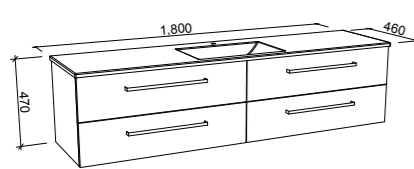

PAXTON 1800mm SINGLE BOWL

Wall Hung

CABINET WITH	SKU	RRP
Regal Mineral Composite Top	PAX-V-1800-C-REG-W	$3,643
Grand Mineral Composite Top	PAX-V-1800-C-GND-W	$4,038
20mm SilkSurface Top with White Gloss Above Counter Ceramic Basin	PAX-V-1800-C-SSA-W	$4,065
No Top	PAX-VCO-1800-C-X-W	$2,264