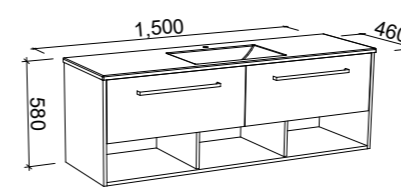

BALTIMORE 1500mm SINGLE BOWL

Wall Hung

CABINET WITH	SKU	RRP
Alpha Ceramic Top	BLT-V-1500-C-APH-W	$3,229
Regal Mineral Composite Top	BLT-V-1500-C-REG-W	$3,078
Haven Matt Dolomite Top	BLT-V-1500-C-HVN-W	$3,078
Quest Gloss Dolomite Top	BLT-V-1500-C-QUE-W	$3,078
20mm SilkSurface Top with White Gloss Above Counter Ceramic Basin	BLT-V-1500-C-SSA-W	$3,650
20mm SilkSurface Top with White Gloss Under Counter Ceramic Basin	BLT-V-1500-C-SSU-W	$3,650
60mm SilkSurface Freedom Top with White Gloss Above Counter Ceramic Basin	BLT-V-1500-C-FRA-W	$4,090
60mm SilkSurface Freedom Top with White Gloss Under Counter Ceramic Basin	BLT-V-1500-C-FRU-W	$4,090
20mm Caesarstone Top with White Gloss Above Counter Ceramic Basin	BLT-V-1500-C-STA-W	$3,781
20mm Caesarstone Top with White Gloss Under Counter Ceramic Basin	BLT-V-1500-C-STU-W	$4,089
No Top	BLT-VCO-1500-C-X-W	$2,001

Floor Standing