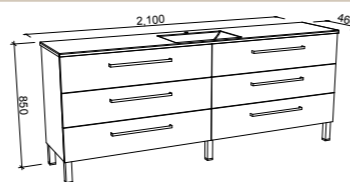

On Legs

CABINET WITH	SKU	RRP
Regal Mineral Composite Top	NAS-V-2100-C-REG-L	$6,387
No Top	NAS-VCO-2100-C-X-L	$4,064