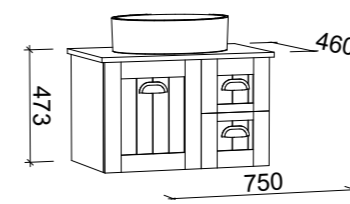

Norfolk

G GOLD INCLUSIONS

NORFOLK 750mm

Wall Hung

CABINET WITH	SKU	RRP
Alpha Ceramic Top	NOR-V-750-C-APH-W	$1,763
20mm SilkSurface Top with White Gloss Above Counter Ceramic Basin	NOR-V-750-C-SSA-W	$2,182
20mm Caesarstone Top with White Gloss Above Counter Ceramic Basin	NOR-V-750-C-STA-W	$2,532
No Top	NOR-VCO-750-C-X-W	$1,756