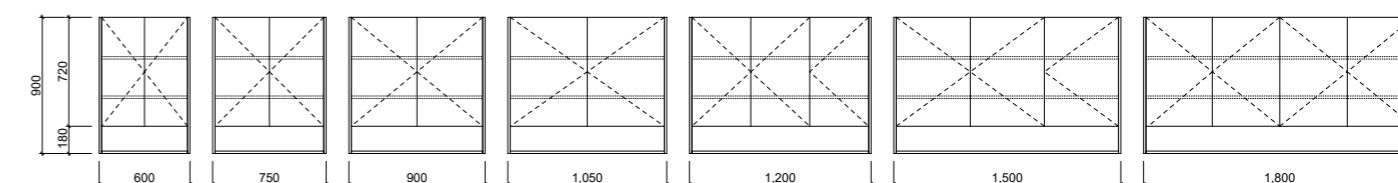

All cabinets 166mm deep.

[01.] Texas Shaving Cabinet 1500mm | TEX-SC-1500-3-G | $1,346 Light Grey Satin Cabinet | Shown with Under Shaving Cabinet Lighting | LED-L-UNDERCAB-S-L | ADD $391 **Texas Platinum Shaving Cabinet 1500mm** | TEX-SC-1500-3-P | $1,459 **[02.] Texas Shaving Cabinet 1500mm** | TEX-SC-1500-3-G | $1,346 Notaió Walnut Cabinet **Texas Platinum Shaving Cabinet 1500mm** | TEX-SC-1500-3-P | $1,459 **[03.] Texas Shaving Cabinet 1800mm** | TEX-SC-1800-4-G | $1,455 White Satin Cabinet **Texas Platinum Shaving Cabinet 1800mm** | TEX-SC-1800-4-P | $1,567 **[04.] Texas Shaving Cabinet 750mm** | TEX-SC-750-D-G | $956 White Satin Cabinet **Texas Platinum Shaving Cabinet 750mm** | TEX-SC-750-D-P | $1,069 **Please refer to pricelist pages for all available options.**