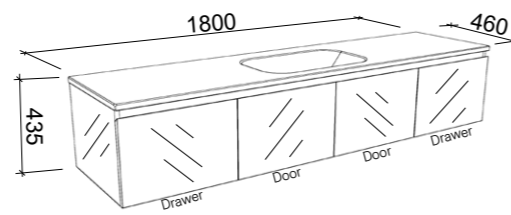

OREGON 1800mm SINGLE BOWL

Wall Hung

CABINET WITH	SKU	RRP
Regal Mineral Composite Top	ORE-V-1800-C-REG-W	$3,008
20mm SilkSurface Top with White Gloss Above Counter Ceramic Basin	ORE-V-1800-C-SSA-W	$3,348
20mm SilkSurface Top with White Gloss Under Counter Ceramic Basin	ORE-V-1800-C-SSU-W	$3,348
No Top	ORE-VCO-1800-C-X-W	$1,549

Oregon

G GOLD INCLUSIONS