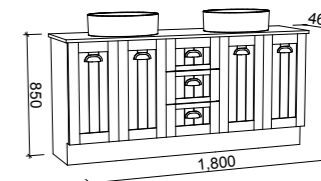

CABINET WITH	SKU	RRP
20mm SilkSurface Top with White Gloss Above Counter Ceramic Basin	NOR-V-1800-D-SSA-F	$4,023
20mm SilkSurface Top with White Gloss Ceramic Under Counter Basin	NOR-V-1800-D-SSU-F	$4,023
20mm Caesarstone Top with White Gloss Above Counter Ceramic Basin	NOR-V-1800-D-STA-F	$5,259
20mm Caesarstone Top with White Gloss Ceramic Under Counter Basin	NOR-V-1800-D-STU-F	$6,226
No Top	NOR-VCO-1800-D-X-F	$3,666