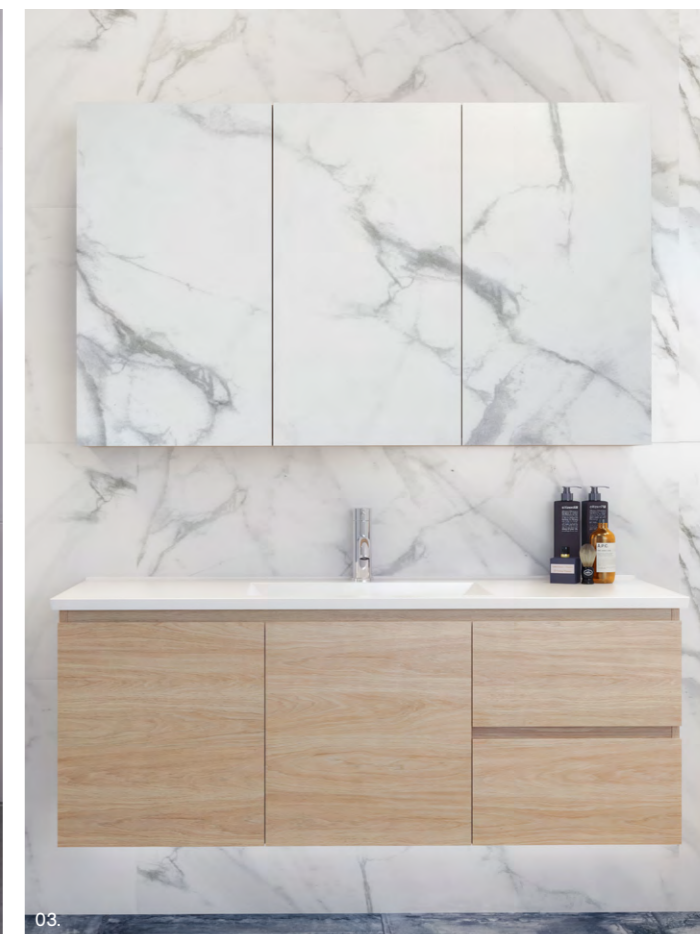

[01.] Calgary Vanity 600mm | CLG-V-600-C-APH-W | $1,234 Emerald Green Satin Cabinet with Alpha Ceramic Top | Shown with Under Cabinet Lighting | LED-L-UNDERCAB-V | ADD $391 | Shown with Eloura Shaving Cabinet 600mm | ELO-SC-600-S-G | $706 **[02.] Calgary Vanity 900mm** | CLG-V-900-C-APH-F | $1,793 Tassie Oak Cabinet with Alpha Ceramic Top **[03.] Calgary Vanity 1200mm** | CLG-V-1200-C-APH-W | $1,952 Prime Oak Cabinet with Alpha Ceramic Top | Shown with Under Cabinet Lighting | LED-L-UNDERCAB-V | ADD $391 | Shown with Eloura Shaving Cabinet 1200mm | ELO-SC-1200-3-G | $1,084 **Please refer to pricelist pages for all available options.**

*Selected sizes. See page 188 for Vanity Top Collection.