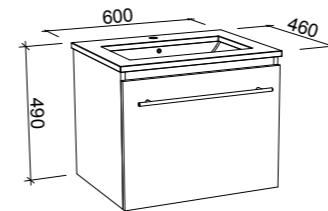

On Legs

CABINET WITH	SKU	RRP
Urban Ceramic Top	FLYE-V-1000-C-URB-L	\$1,556
No Top	FLYE-VCO-1000-C-X-L	\$1,302

Houston

G GOLD INCLUSIONS

HOUSTON 600mm

Wall Hung

CABINET WITH	SKU	RRP
20mm SilkSurface Top with White Gloss Above Counter Ceramic Basin	HOU-V-600-C-SSA-W	\$1,905
20mm SilkSurface Top with White Gloss Under Counter Ceramic Basin	HOU-V-600-C-SSU-W	\$1,905
20mm Caesarstone Top with White Gloss Above Counter Ceramic Basin	HOU-V-600-C-STA-W	\$1,905
20mm Caesarstone Top with White Gloss Under Counter Ceramic Basin	HOU-V-600-C-STU-W	\$2,213
No Top	HOU-VCO-600-C-X-W	\$1,014