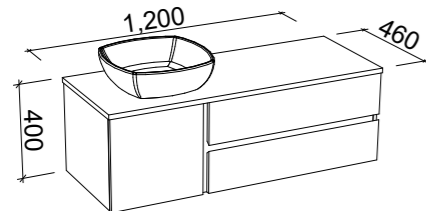

MEMPHIS 1200mm

Wall Hung

CABINET WITH	SKU	RRP
20mm SilkSurface Top with White Gloss Ceramic Above Counter Basin Left-hand Offset	MEM-V-1200-L-SSA-W	$3,017
20mm Caesarstone Top with White Gloss Ceramic Above Counter Basin Left-hand Offset	MEM-V-1200-L-STA-W	$3,308
No Top Left-hand Offset	MEM-VCO-1200-L-X-W	$1,832

NOTE: Right-hand offset also available. Order by replacing -L- with -R- in the relevant SKU.

NOTE: Shadow lines must be painted.