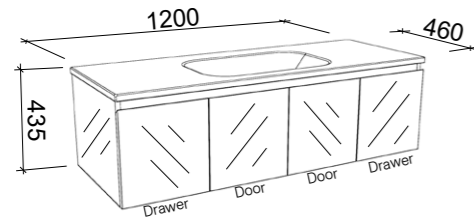

OREGON 1200mm

Wall Hung

CABINET WITH	SKU	RRP
Alpha Ceramic Top	ORE-V-1200-C-APH-W	$2,010
Regal Mineral Composite Top	ORE-V-1200-C-REG-W	$2,010
20mm SilkSurface Top with White Gloss Above Counter Ceramic Basin	ORE-V-1200-C-SSA-W	$2,584
20mm SilkSurface Top with White Gloss Under Counter Ceramic Basin	ORE-V-1200-C-SSU-W	$2,584
No Top	ORE-VCO-1200-C-X-W	$1,320