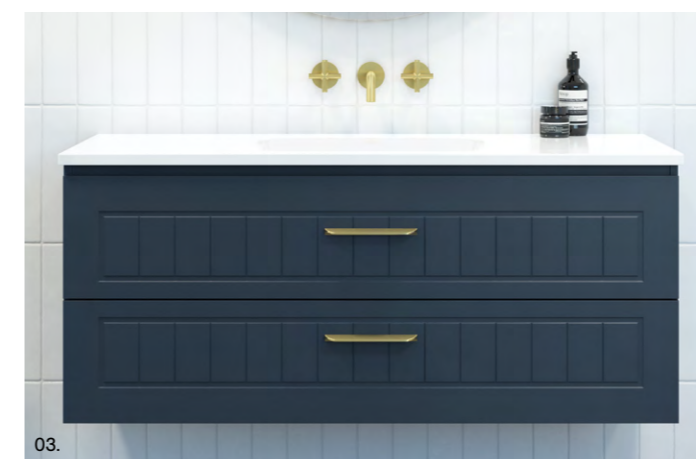

[01.] Austin Cambridge Vanity 1500mm | AUPC-V-1500-D-REG-W | $3,547 White Satin Cabinet with Regal Mineral Composite Top | Shown with Munich Shaving Cabinet 1500mm | MUN-SC-1500-4-G | $1,469 **[02.] Austin Cambridge Vanity 900mm** | AUPC-V-900-C-APH-F | $2,044 White Satin Cabinet with Alpha Ceramic Top **[03.] Austin Cambridge Vanity 1200mm** | AUPC-V-1200-C-STD-W | $2,182 Navy Blue Satin Cabinet with Stadium Mineral Composite Top **[04.] Austin Cambridge Vanity 600mm** | AUPC-V-600-C-REG-F | $1,979 Dark Grey Satin Cabinet with Regal Mineral Composite Top | Shown with Essence Mirror 600mm | ESS-M-600-739 | $626 **Please refer to pricelist pages for all available options.**

*Selected sizes. See page 188 for Vanity Top Collection.