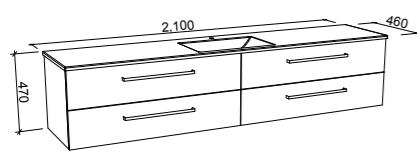

NASHVILLE 2100mm SINGLE BOWL

Wall Hung

CABINET WITH	SKU	RRP
Regal Mineral Composite Top	NAS-V-2100-C-REG-W	$5,554
No Top	NAS-VCO-2100-C-X-W	$3,198