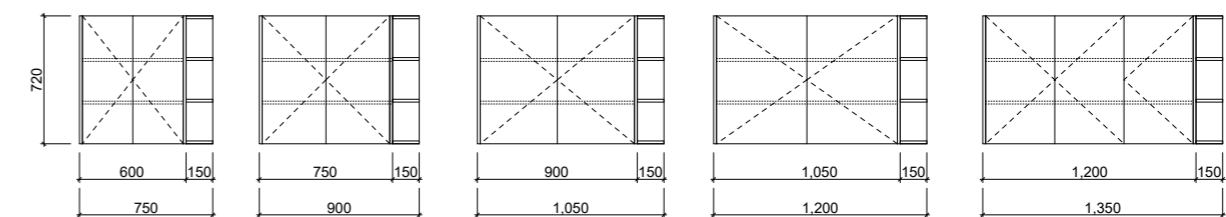

Unleash your interior design potential with the versatile New York shaver. This sophisticated piece features exterior display shelves at one end, offering a beautiful space to showcase your favourite decor. To accommodate your bathroom layout, the shelves can be fully reversed (unless ordered with lighting or powerpoint).

- Upgrade to Platinum option with Luxe Graphite interior and glass internal shelves to match Platinum vanities
- Semi-recessed option available upon request (additional charges apply)
- Optional under cabinet lighting available (additional charges apply)