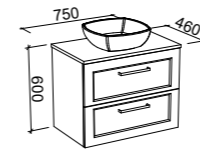

WASHINGTON 750mm

Wall Hung

CABINET WITH	SKU	RRP
Regal Mineral Composite Top	WAS-V-750-C-REG-W	$1,588
Alpha Ceramic Top	WAS-V-750-C-APH-W	$1,588
Haven Dolomite Top	WAS-V-750-C-HVN-W	$1,588
Quest Dolomite Top	WAS-V-750-C-QUE-W	$1,588
20mm SilkSurface Top with White Gloss Ceramic Above Counter Basin	WAS-V-750-C-SSA-W	$1,916
20mm SilkSurface Top with White Gloss Ceramic Under Counter Basin	WAS-V-750-C-SSU-W	$1,916
20mm Caesarstone Top with White Gloss Ceramic Above Counter Basin	WAS-V-750-C-STA-W	$2,066
20mm Caesarstone Top with White Gloss Ceramic Under Counter Basin	WAS-V-750-C-STU-W	$2,374
60mm SilkSurface Freedom Top with White Gloss Ceramic Above Counter Basin	WAS-V-750-C-FRA-W	$2,070
60mm SilkSurface Freedom Top with White Gloss Ceramic Under Counter Basin	WAS-V-750-C-FRU-W	$2,070
No Top	WAS-VCO-750-C-X-W	$1,040