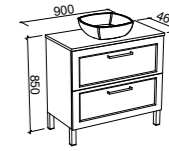

On Legs

CABINET WITH	SKU	RRP
Regal Mineral Composite Top	WAS-V-900-C-REG-L	$2,027
Alpha Ceramic Top	WAS-V-900-C-APH-L	$2,027
Haven Dolomite Top	WAS-V-900-C-HVN-L	$2,027
Quest Dolomite Top	WAS-V-900-C-QUE-L	$2,027
20mm SilkSurface Top with White Gloss Ceramic Above Counter Basin	WAS-V-900-C-SSA-L	$2,662
20mm SilkSurface Top with White Gloss Ceramic Under Counter Basin	WAS-V-900-C-SSU-L	$2,662
20mm Caesarstone Top with White Gloss Ceramic Above Counter Basin	WAS-V-900-C-STA-L	$2,833
20mm Caesarstone Top with White Gloss Ceramic Under Counter Basin	WAS-V-900-C-STU-L	$3,120
60mm SilkSurface Freedom Top with White Gloss Ceramic Above Counter Basin	WAS-V-900-C-FRA-L	$2,882
60mm SilkSurface Freedom Top with White Gloss Ceramic Under Counter Basin	WAS-V-900-C-FRU-L	$2,882
No Top	WAS-VCO-900-C-X-L	$1,458