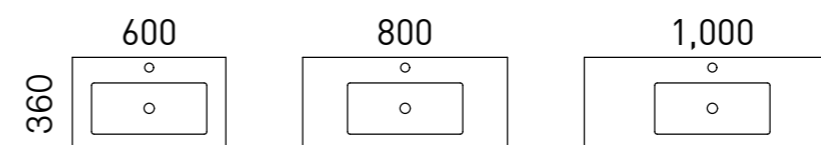

[01.] Flynn Ensuite Vanity 600mm | FLYE-V-600-C-URB-W | $831 Classic Oak Cabinet with Urban Ceramic Top | Shown with Oxford Mirror 600mm | OXF-M-600-600 | $547 **[02.] Flynn Ensuite Vanity 1000mm** | FLYE-V-1000-C-URB-W | $1,181 White Satin Cabinet with Urban Ceramic Top | Shown with Jazz Arch Mirror 600mm x 1000mm | JZA-M-600-1000 | $674 **[03.] Flynn Ensuite Vanity 800mm** | FLYE-V-800-C-URB-F | $1,293 White Gloss Cabinet with Urban Ceramic Top **[04.] Flynn Ensuite Vanity 1000mm** | FLYE-V-1000-C-URB-F | $1,495 Prime Oak Cabinet with Urban Ceramic Top **Please refer to pricelist pages for all available options.**