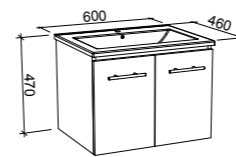

CALGARY 600mm

Wall Hung

CABINET WITH	SKU	RRP
Alpha Ceramic Top	CLG-V-600-C-APH-W	$1,234
Regal Mineral Composite Top	CLG-V-600-C-REG-W	$1,294
No Top	CLG-VCO-600-C-X-W	$1,177

Floor Standing