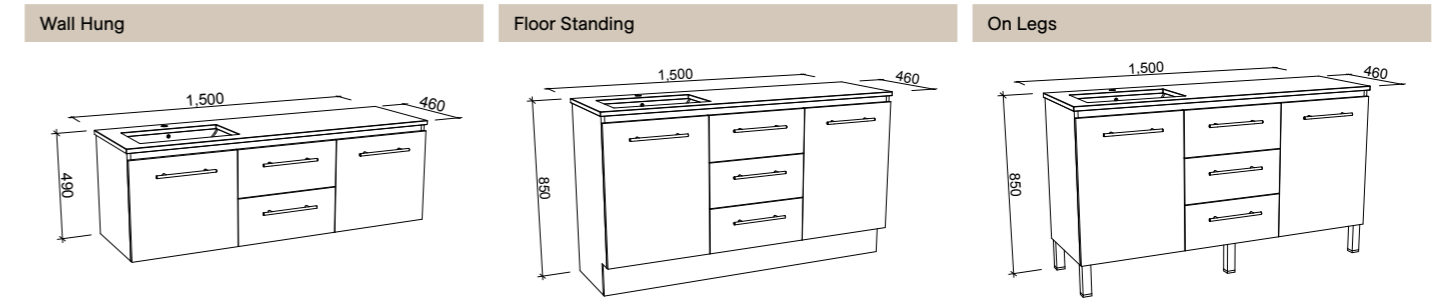

HOUSTON 1500mm SINGLE BOWL

CABINET WITH	SKU	RRP	CABINET WITH	SKU	RRP	CABINET WITH	SKU	RRP
20mm SilkSurface Top with White Gloss Above Counter Ceramic Basin Left-hand Offset	HOU-V-1500-L-SSA-W	$3,906	20mm SilkSurface Top with White Gloss Above Counter Ceramic Basin Left-hand Offset	HOU-V-1500-L-SSA-F	$4,215	20mm SilkSurface Top with White Gloss Above Counter Ceramic Basin Left-hand Offset	HOU-V-1500-L-SSA-L	$4,308
20mm SilkSurface Top with White Gloss Under Counter Ceramic Basin Left-hand Offset	HOU-V-1500-L-SSU-W	$3,906	20mm SilkSurface Top with White Gloss Under Counter Ceramic Basin Left-hand Offset	HOU-V-1500-L-SSU-F	$4,215	20mm SilkSurface Top with White Gloss Under Counter Ceramic Basin Left-hand Offset	HOU-V-1500-L-SSU-L	$4,308
20mm Caesarstone Top with White Gloss Above Counter Ceramic Basin Left-hand Offset	HOU-V-1500-L-STA-W	$3,906	20mm Caesarstone Top with White Gloss Above Counter Ceramic Basin Left-hand Offset	HOU-V-1500-L-STA-F	$4,215	20mm Caesarstone Top with White Gloss Above Counter Ceramic Basin Left-hand Offset	HOU-V-1500-L-STA-L	$4,308
20mm Caesarstone Top with White Gloss Under Counter Ceramic Basin Left-hand Offset	HOU-V-1500-L-STU-W	$4,215	20mm Caesarstone Top with White Gloss Under Counter Ceramic Basin Left-hand Offset	HOU-V-1500-L-STU-F	$4,523	20mm Caesarstone Top with White Gloss Under Counter Ceramic Basin Left-hand Offset	HOU-V-1500-L-STU-L	$4,616
No Top Left Hand Offset	HOU-VCO-1500-L-X-W	$2,207	No Top Left Hand Offset	HOU-VCO-1500-L-X-F	$2,624	No Top Left Hand Offset	HOU-VCO-1500-L-X-L	$2,680

NOTE: Right-hand offset also available. Order by replacing **-L-** with **-R-** in the relevant SKU.