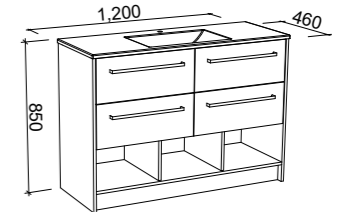

CABINET WITH	SKU	RRP
Alpha Ceramic Top	BLT-V-1200-C-APH-F	$3,111
Regal Mineral Composite Top	BLT-V-1200-C-REG-F	$3,111
Haven Matt Dolomite Top	BLT-V-1200-C-HVN-F	$3,111
Quest Gloss Dolomite Top	BLT-V-1200-C-QUE-F	$3,111
20mm SilkSurface Top with White Gloss Above Counter Ceramic Basin	BLT-V-1200-C-SSA-F	$3,671
20mm SilkSurface Top with White Gloss Under Counter Ceramic Basin	BLT-V-1200-C-SSU-F	$3,671
60mm SilkSurface Freedom Top with White Gloss Above Counter Ceramic Basin	BLT-V-1200-C-FRA-F	$3,908
60mm SilkSurface Freedom Top with White Gloss Under Counter Ceramic Basin	BLT-V-1200-C-FRU-F	$3,908
20mm Caesarstone Top with White Gloss Above Counter Ceramic Basin	BLT-V-1200-C-STA-F	$3,977
20mm Caesarstone Top with White Gloss Under Counter Ceramic Basin	BLT-V-1200-C-STU-F	$4,285
No Top	BLT-VCO-1200-C-X-F	$2,457