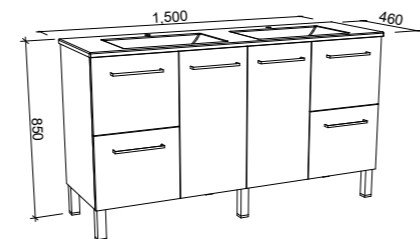

ELOURA 1500mm DOUBLE BOWL

Wall Hung

Floor Standing

On Legs

CABINET WITH	SKU	RRP
Alpha Ceramic Top	ELO-V-1500-D-APH-W	\$3,684
Regal Mineral Composite Top	ELO-V-1500-D-REG-W	\$3,462
Haven Dolomite Top	ELO-V-1500-D-HVN-W	\$3,462
Quest Dolomite Top	ELO-V-1500-D-QUE-W	\$3,462
Grand Mineral Composite Top	ELO-V-1500-D-GND-W	\$3,788
No Top	ELO-VCO-1500-D-X-W	\$2,085