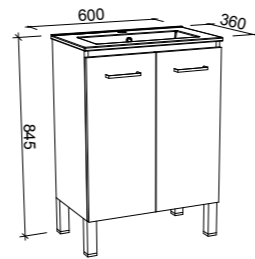

CABINET WITH	SKU	RRP
Urban Ceramic Top	FLYE-V-600-C-URB-L	$1,113
No Top	FLYE-VCO-600-C-X-L	$875