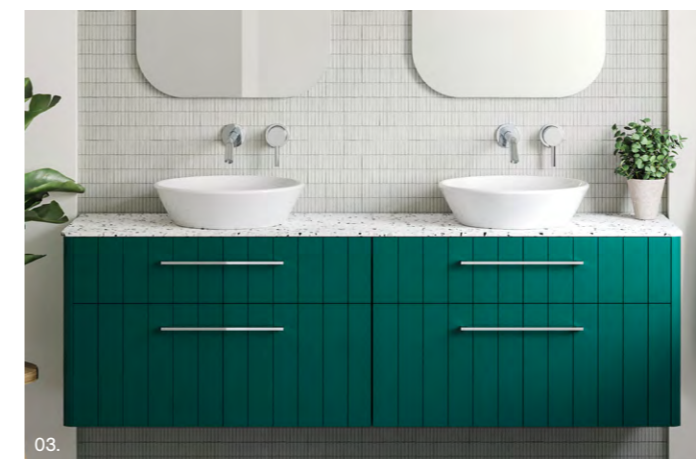

[01.] Huron Vanity 1500mm | HUR-V-1500-D-SSA-W | $3,756 Steel Grey Satin Cabinet with Arctic White SilkSurface Top and Black Matt Radius Inset Ceramic Basins | Shown with Basin Colour Upgrade | UPG-OPT-BASCOLOUR | ADD $144 | Shown with Under Cabinet Lighting | LED-L-UNDERCAB-V | ADD $391 | Shown with Portland Mirrors 630mm | POR-M-630-630 | $754 each | Shown with Mirror Lighting Upgrade | LED-L-MIRROR | ADD $391 each **[02.] Huron Vanity 750mm** | HUR-V-750-C-SSA-W | $1,866 Dulux Owl Wing Custom Paint Cabinet with Blanca Granite SilkSurface Top and White Matt Allure Ceramic Basin | Shown with Special Paint Colour Upgrade | COL-OPT-SPC | ADD $231 | Shown with Basin Colour Upgrade | UPG-OPT-BASCOLOUR | ADD $144 **[03.] Huron Vanity 1800mm** | HUR-V-1800-D-SSA-W | $3,998 Emerald Green Satin Cabinet with Lapis Salt SilkSurface Top and White Gloss Jupiter Ceramic Basins **[04.] Huron Vanity 1200mm** | HUR-V-1200-C-SSA-F | $2,914 White Satin Cabinet with Stratiss SilkSurface Top and White Gloss Allure Ceramic Basin | Shown with Tiffany Shaving Cabinet 1200mm | TIF-SC-1200-3-G | $934 **Please refer to pricelist pages for all available options.**