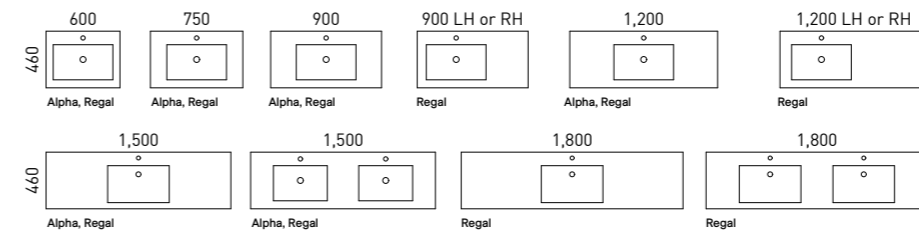

[01.] Paxton Vanity 900mm | PAX-V-900-C-HVN-W | $1,790 Olive Satin Cabinet with Haven Matt Dolomite Top | Shown with Under Cabinet Lighting | LED-L-UNDERCAB-V | ADD $391 | Shown with Church Shaving Cabinet 600mm | CHU-SC-600-D-G | $1,052 | Shown with Under Shaving Cabinet Lighting | LED-L-UNDERCAB-S-L | ADD $391 **[02.] Paxton Vanity 1200mm** | PAX-V-1200-C-SSA-W | $2,958 Tassie Oak Cabinet with Carrara SilkSurface Top and White Gloss Allure Ceramic Basin | Shown with Under Cabinet Lighting | LED-L-UNDERCAB-V | ADD $391 **[03.] Paxton Vanity 1050mm** | PAX-V-1050-C-REG-W | $2,059 White Satin Cabinet with Regal Mineral Composite Top **[04.] Paxton Vanity 900mm** | PAX-V-900-C-SSA-F | $2,861 Classic Oak Cabinet with Star Dust SilkSurface Top and White Gloss Enchant Ceramic Basin | Shown with Eloura Shaving Cabinet 900mm | ELO-SC-900-D-G | $815 **Please refer to pricelist pages for all available options.**

*Selected sizes. See page 188 for Vanity Top Collection.