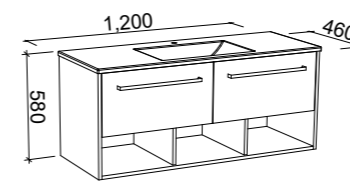

BALTIMORE 1200mm

Wall Hung

CABINET WITH	SKU	RRP
Alpha Ceramic Top	BLT-V-1200-C-APH-W	$2,332
Regal Mineral Composite Top	BLT-V-1200-C-REG-W	$2,332
Haven Matt Dolomite Top	BLT-V-1200-C-HVN-W	$2,332
Quest Gloss Dolomite Top	BLT-V-1200-C-QUE-W	$2,332
20mm SilkSurface Top with White Gloss Above Counter Ceramic Basin	BLT-V-1200-C-SSA-W	$2,891
20mm SilkSurface Top with White Gloss Under Counter Ceramic Basin	BLT-V-1200-C-SSU-W	$2,891
60mm SilkSurface Freedom Top with White Gloss Above Counter Ceramic Basin	BLT-V-1200-C-FRA-W	$3,127
60mm SilkSurface Freedom Top with White Gloss Under Counter Ceramic Basin	BLT-V-1200-C-FRU-W	$3,127
20mm Caesarstone Top with White Gloss Above Counter Ceramic Basin	BLT-V-1200-C-STA-W	$3,197
20mm Caesarstone Top with White Gloss Under Counter Ceramic Basin	BLT-V-1200-C-STU-W	$3,505
No Top	BLT-VCO-1200-C-X-W	$1,638

Floor Standing