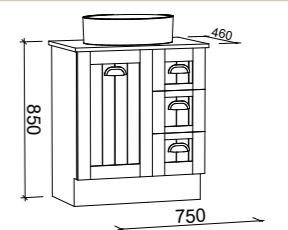

Floor Standing

CABINET WITH	SKU	RRP
Alpha Ceramic Top	NOR-V-750-C-APH-F	$2,075
20mm SilkSurface Top with White Gloss Above Counter Ceramic Basin	NOR-V-750-C-SSA-F	$2,508
20mm Caesarstone Top with White Gloss Above Counter Ceramic Basin	NOR-V-750-C-STA-F	$2,679
No Top	NOR-VCO-750-C-X-F	$1,970