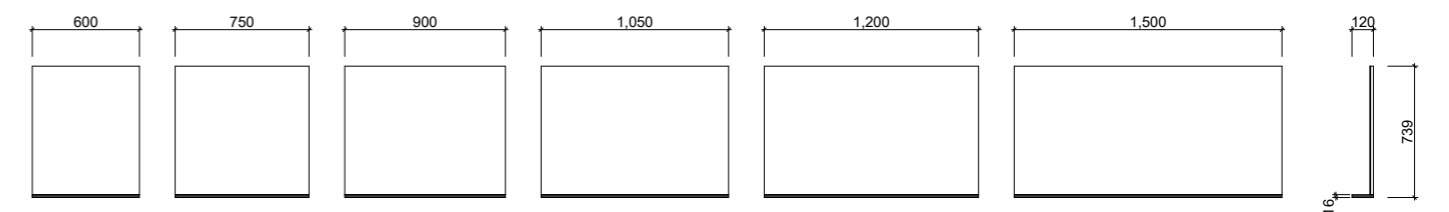

[01.] Essence Mirror 900mm | ESS-M-900-739 | $779 White Satin Shelf [02.] Essence Mirror 900mm | ESS-M-900-739 | $779 Palomera Oak Shelf [03.] Essence Mirror 1200mm | ESS-M-1200-739 | $933 Perugian Walnut Shelf [04.] Essence Mirror 600mm | ESS-M-600-739 | $626 White Satin Shelf Please refer to pricelist pages for all available options.