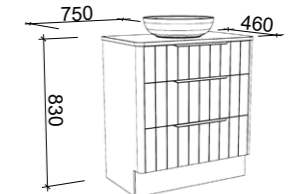

Huron

G GOLD INCLUSIONS

HURON 750mm

Wall Hung

CABINET WITH	SKU	RRP
20mm SilkSurface Top with White Gloss Above Counter Ceramic Basin	HUR-V-750-C-SSA-W	\$1,866
No Top	HUR-VCO-750-C-X-W	\$1,014

Floor Standing