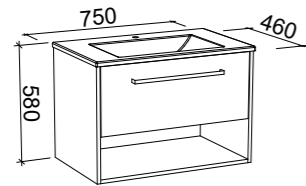

Baltimore

G GOLD INCLUSIONS

BALTIMORE 750mm

Wall Hung

CABINET WITH	SKU	RRP
Alpha Ceramic Top	BLT-V-750-C-APH-W	$1,652
Regal Mineral Composite Top	BLT-V-750-C-REG-W	$1,652
Haven Matt Dolomite Top	BLT-V-750-C-HVN-W	$1,652
Quest Gloss Dolomite Top	BLT-V-750-C-QUE-W	$1,652
20mm SilkSurface Top with White Gloss Above Counter Ceramic Basin	BLT-V-750-C-SSA-W	$2,022
20mm SilkSurface Top with White Gloss Under Counter Ceramic Basin	BLT-V-750-C-SSU-W	$2,022
60mm SilkSurface Freedom Top with White Gloss Above Counter Ceramic Basin	BLT-V-750-C-FRA-W	$2,176
60mm SilkSurface Freedom Top with White Gloss Under Counter Ceramic Basin	BLT-V-750-C-FRU-W	$2,176
20mm Caesarstone Top with White Gloss Above Counter Ceramic Basin	BLT-V-750-C-STA-W	$2,060
20mm Caesarstone Top with White Gloss Under Counter Ceramic Basin	BLT-V-750-C-STU-W	$2,368
No Top	BLT-VCO-750-C-X-W	$1,130

Floor Standing