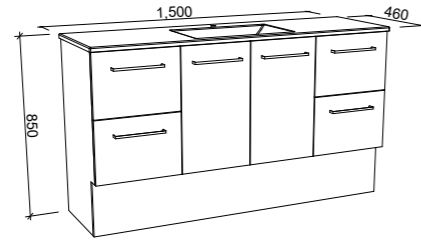

Eloura

G GOLD INCLUSIONS

ELOURA 1500mm SINGLE BOWL

Wall Hung

Floor Standing

On Legs

CABINET WITH	SKU	RRP
Alpha Ceramic Top	ELO-V-1500-C-APH-W	\$3,380
Regal Mineral Composite Top	ELO-V-1500-C-REG-W	\$3,175
Haven Dolomite Top	ELO-V-1500-C-HVN-W	\$3,175
Quest Dolomite Top	ELO-V-1500-C-QUE-W	\$3,175
Grand Mineral Composite Top	ELO-V-1500-C-GND-W	\$3,462
No Top	ELO-VCO-1500-C-X-W	\$2,049