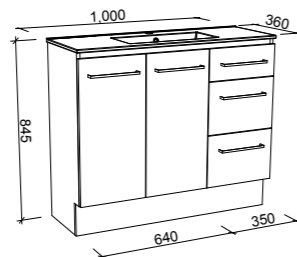

CABINET WITH	SKU	RRP
Urban Ceramic Top	FLYE-V-1000-C-URB-F	$1,495
No Top	FLYE-VCO-1000-C-X-F	$1,254

On Legs