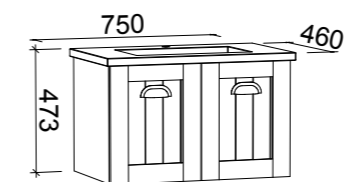

NORFOLK 750mm (2 DOOR ONLY, NO DRAWERS)

Wall Hung

CABINET WITH	SKU	RRP
20mm SilkSurface Top with White Gloss Ceramic Under Counter Basin	NOR-V-750-C-SSU-W	$2,182
20mm Caesarstone Top with White Gloss Ceramic Under Counter Basin	NOR-V-750-C-STU-W	$2,976