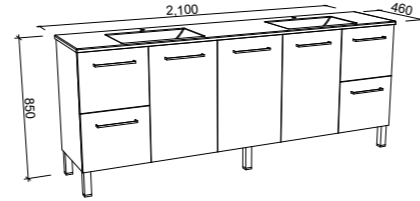

NOTE: Right-hand offset also available. Order by replacing **-L-** with **-R-** in the relevant SKU.

Houston

G GOLD INCLUSIONS

HOUSTON 2100mm DOUBLE BOWL

Wall Hung

Floor Standing

On Legs

CABINET WITH	SKU	RRP
20mm SilkSurface Top with White Gloss Above Counter Ceramic Basins	HOU-V-2100-D-SSA-W	\$5,112
20mm SilkSurface Top with White Gloss Under Counter Ceramic Basins	HOU-V-2100-D-SSU-W	\$5,112
20mm Caesarstone Top with White Gloss Above Counter Ceramic Basins	HOU-V-2100-D-STA-W	\$5,112
20mm Caesarstone Top with White Gloss Under Counter Ceramic Basins	HOU-V-2100-D-STU-W	\$5,728
No Top	HOU-VCO-2100-D-X-W	\$2,655