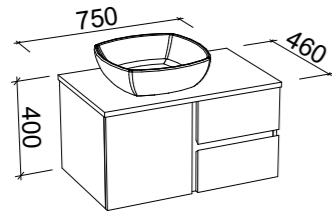

MEMPHIS 750mm

Wall Hung

CABINET WITH	SKU	RRP
20mm SilkSurface Top with White Gloss Ceramic Above Counter Basin Left-hand Offset	MEM-V-750-L-SSA-W	$2,358
20mm Caesarstone Top with White Gloss Ceramic Above Counter Basin Left-hand Offset	MEM-V-750-L-STA-W	$2,394
No Top Left-hand Offset	MEM-VCO-750-L-X-W	$1,530

NOTE: Right-hand offset also available. Order by replacing -L- with -R- in the relevant SKU.