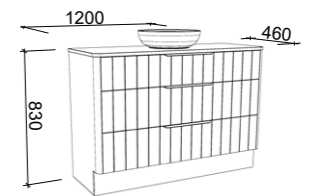

CABINET WITH	SKU	RRP
20mm SilkSurface Top with White Gloss Above Counter Ceramic Basin	HUR-V-1200-C-SSA-F	$2,914
No Top	HUR-VCO-1200-C-X-F	$1,650