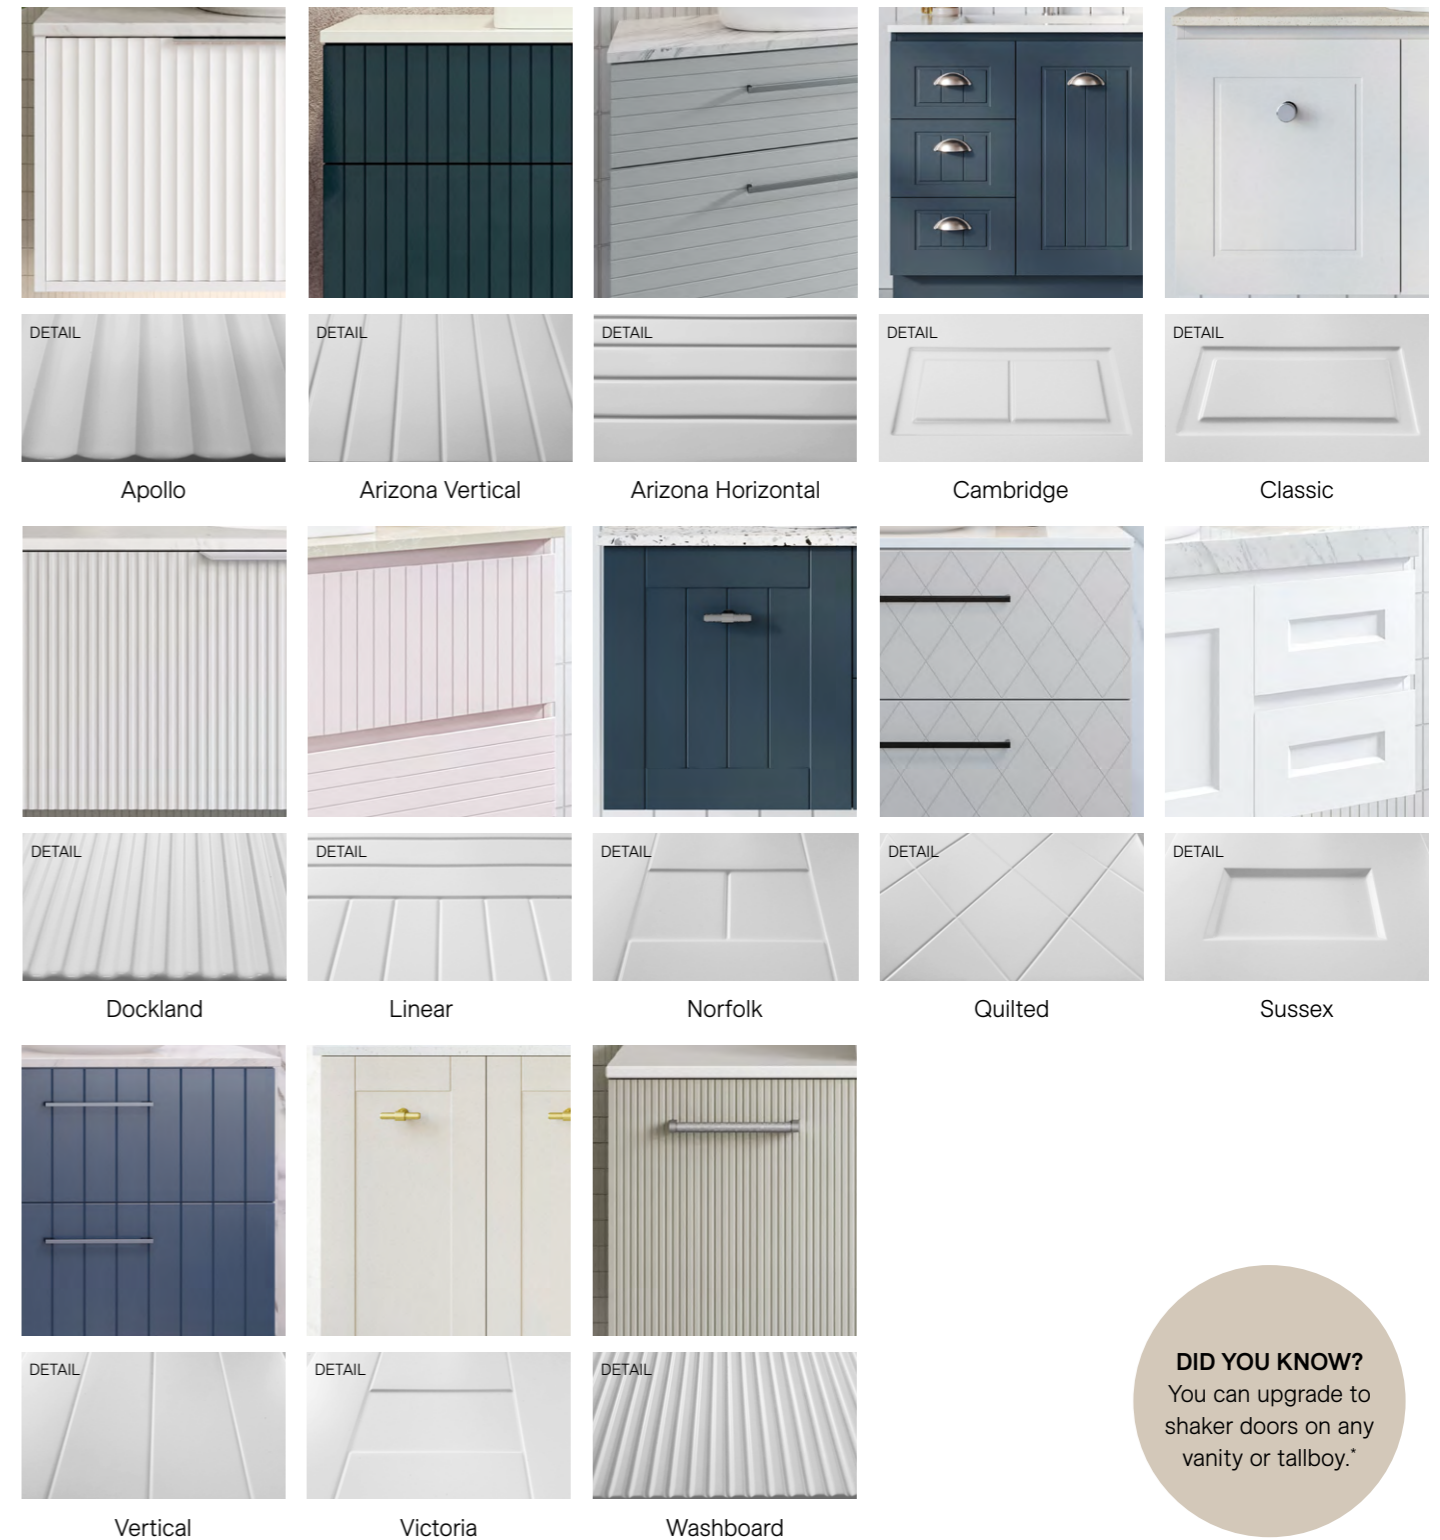

Cabinet & Shaving Cabinet Upgrades

CABINET & SHAVING CABINET CUSTOMISING OPTIONS

DOOR/DRAWER UPGRADE OPTIONS*

*Drawer and door widths might vary depending on cabinet layout. Available in painted finishes only.