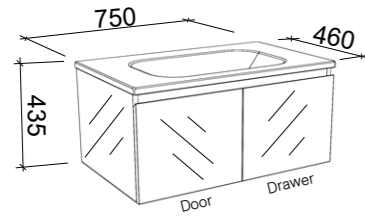

Oregon

G GOLD INCLUSIONS

OREGON 750mm

Wall Hung

CABINET WITH	SKU	RRP
Alpha Ceramic Top	ORE-V-750-C-APH-W	$1,394
Regal Mineral Composite Top	ORE-V-750-C-REG-W	$1,394
20mm SilkSurface Top with White Gloss Above Counter Ceramic Basin	ORE-V-750-C-SSA-W	$1,766
20mm SilkSurface Top with White Gloss Under Counter Ceramic Basin	ORE-V-750-C-SSU-W	$1,766
No Top	ORE-VCO-750-C-X-W	$914