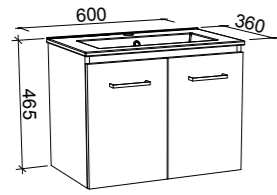

Flynn Ensuite

S SILVER INCLUSIONS

FLYNN ENSUITE 600mm

Wall Hung

CABINET WITH	SKU	RRP
Urban Ceramic Top	FLYE-V-600-C-URB-W	$831
No Top	FLYE-VCO-600-C-X-W	$623

Floor Standing