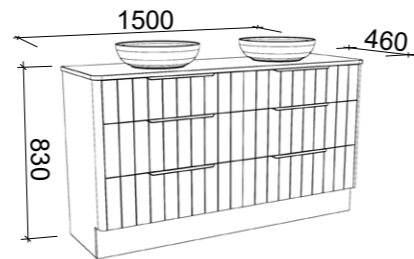

CABINET WITH	SKU	RRP
20mm SilkSurface Top with White Gloss Above Counter Ceramic Basin	HUR-V-1500-D-SSA-F	$4,235
No Top	HUR-VCO-1500-D-X-F	$2,314