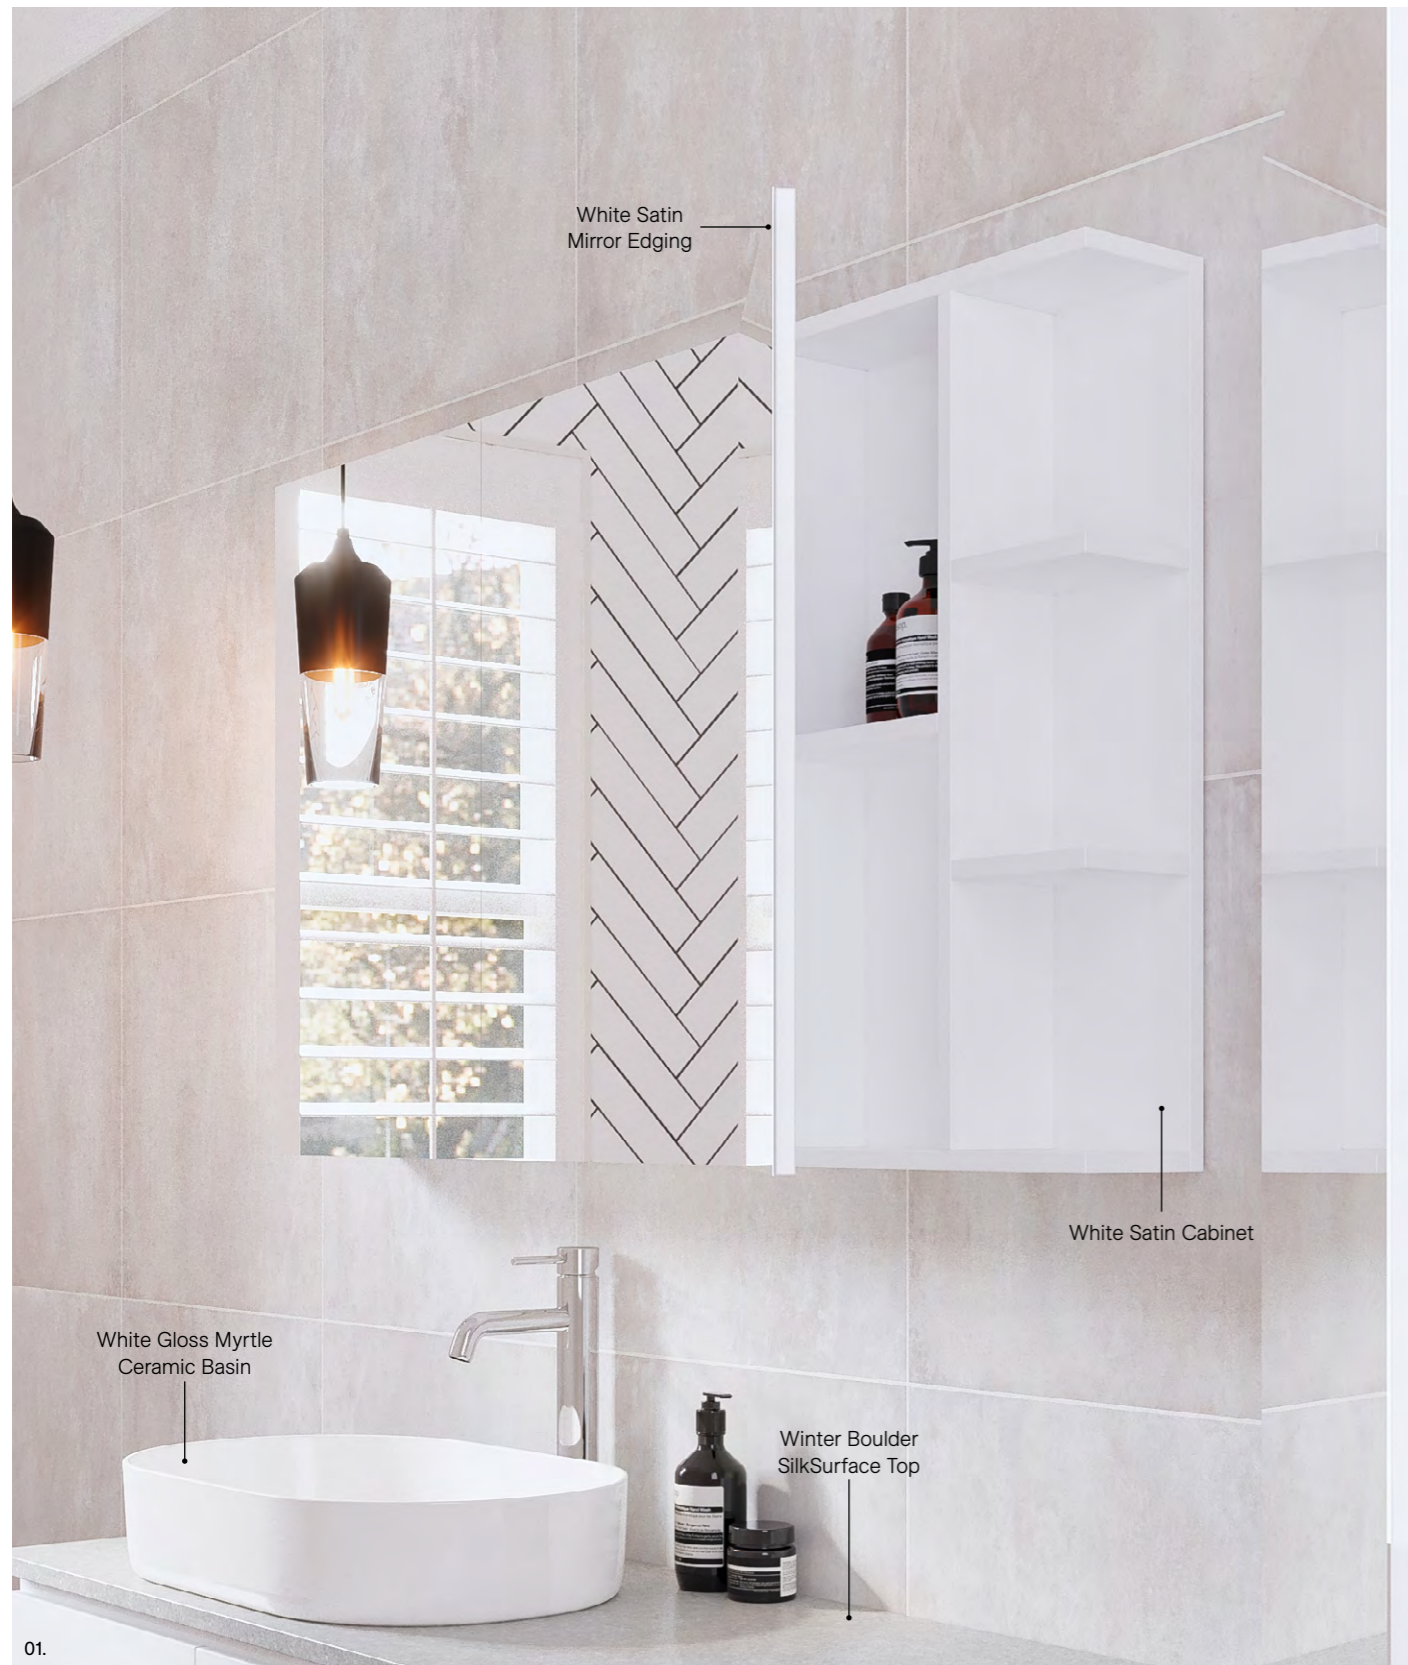

Munich Shaving Cabinet

The Munich shaver is a sleek and functional addition to any bathroom, with its panoramic hinging and unique, hidden, side shelves. Inside, adjustable melamine shelves provide space for storing your essentials.

- Upgrade to Platinum option with Luxe Graphite interior and glass internal shelves to match Platinum vanities
- Optional under cabinet lighting available (additional charges apply)