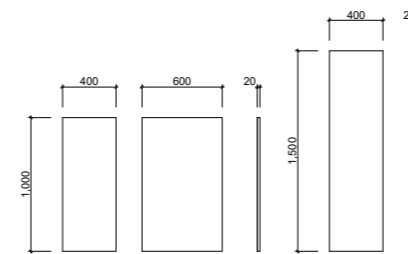

[01.] Jazz Mirror 600mm | JZZ-M-600-1000 | $501 each [02.] Jazz Mirror 400mm | JZZ-M-400-1500 | $609 [03.] Jazz Mirror 600mm | JZZ-M-600-1000 | $501 Please refer to pricelist pages for all available options.