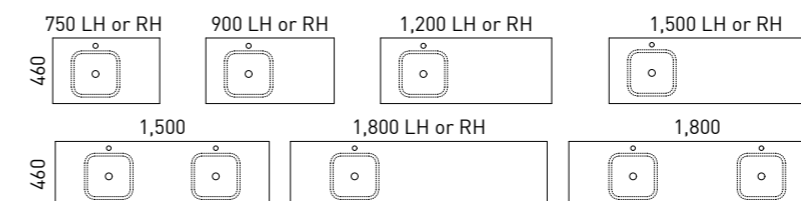

[01.] Memphis Vanity 750mm | MEM-V-750-L-SSA-W | $2,358 Notaio Walnut Cabinet and White Satin Painted Shadow Lines with Arctic White SilkSurface Top and White Gloss Diamond Ceramic Basin | Shown with Havana Shaving Cabinet 750mm | HAV-SC-750-S-G | $950 **[02.] Memphis Vanity 900mm** | MEM-V-900-L-STA-W | $2,782 White Satin Cabinet with Raw Concrete Caesarstone Top and White Gloss Elite Ceramic Basin **[03.] Memphis Vanity 1500mm** | MEM-V-1500-D-STA-W | $3,873 White Satin Cabinet and Black Satin Painted Shadow Lines with White Attica Caesarstone Top and White Gloss Myrtle Ceramic Basins **[04.] Memphis Vanity 1200mm** | MEM-V-1200-L-SSA-W | $3,017 Boston Oak Cabinet and White Satin Painted Shadow Lines with Calcutta Snow SilkSurface Top and Brushed Gold Luxe Stainless Steel Basin | Shown with Basin Colour Upgrade | UPG-OPT-STAINLESS | ADD $354 | Shown with Under Cabinet Vanity Lighting | LED-L-UNDERCAB-V | ADD $391 | Shown with Jazz Arch Mirror 1000mm x 600mm | JZA-M-1000-600 | $674 **Please refer to pricelist pages for all available options.**