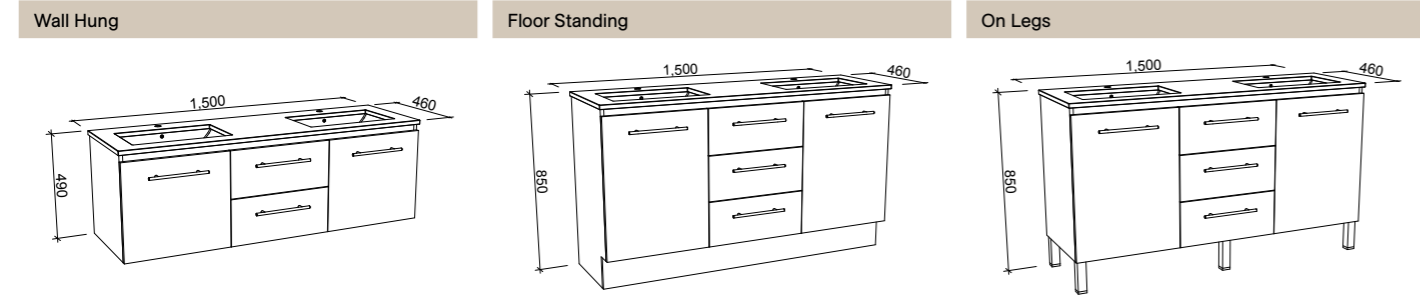

Houston

G GOLD INCLUSIONS

HOUSTON 1500mm DOUBLE BOWL

CABINET WITH	SKU	RRP	CABINET WITH	SKU	RRP	CABINET WITH	SKU	RRP
20mm SilkSurface Top with White Gloss Above Counter Ceramic Basins	HOU-V-1500-D-SSA-W	$4,367	20mm SilkSurface Top with White Gloss Above Counter Ceramic Basins	HOU-V-1500-D-SSA-F	$4,599	20mm SilkSurface Top with White Gloss Above Counter Ceramic Basins	HOU-V-1500-D-SSA-L	$4,677
20mm SilkSurface Top with White Gloss Under Counter Ceramic Basins	HOU-V-1500-D-SSU-W	$4,367	20mm SilkSurface Top with White Gloss Under Counter Ceramic Basins	HOU-V-1500-D-SSU-F	$4,599	20mm SilkSurface Top with White Gloss Under Counter Ceramic Basins	HOU-V-1500-D-SSU-L	$4,677
20mm Caesarstone Top with White Gloss Above Counter Ceramic Basins	HOU-V-1500-D-STA-W	$4,367	20mm Caesarstone Top with White Gloss Above Counter Ceramic Basins	HOU-V-1500-D-STA-F	$4,599	20mm Caesarstone Top with White Gloss Above Counter Ceramic Basins	HOU-V-1500-D-STA-L	$4,677
20mm Caesarstone Top with White Gloss Under Counter Ceramic Basins	HOU-V-1500-D-STU-W	$4,983	20mm Caesarstone Top with White Gloss Under Counter Ceramic Basins	HOU-V-1500-D-STU-F	$5,215	20mm Caesarstone Top with White Gloss Under Counter Ceramic Basins	HOU-V-1500-D-STU-L	$5,293
No Top	HOU-VCO-1500-D-X-W	$2,207	No Top	HOU-VCO-1500-D-X-F	$2,624	No Top	HOU-VCO-1500-D-X-L	$2,680