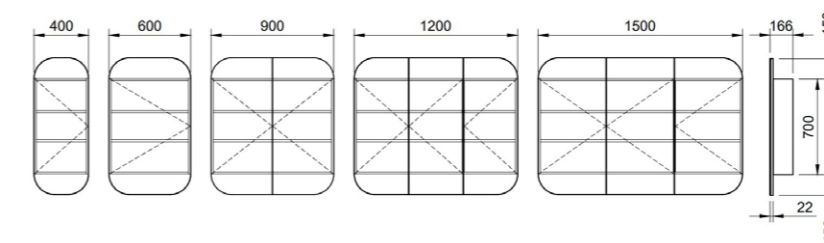

[01.] Jazz Arch Shaving Cabinet 600mm | JZA-SC-600-S-G | $1,100 each White Satin Cabinet **Jazz Arch Platinum Shaving Cabinet 600mm** | JZA-SC-600-S-P | $1,158 each [02.] Jazz Arch Shaving Cabinet 1500mm | JZA-SC-1500-3-G | $1,666 Olive Satin Cabinet **Jazz Arch Platinum Shaving Cabinet 1500mm** | JZA-SC-1500-3-P | $1,784 [03.] Jazz Arch Shaving Cabinet 600mm | JZA-SC-600-S-G | $1,100 each White Satin Cabinet **Jazz Arch Platinum Shaving Cabinet 600mm** | JZA-SC-600-S-P | $1,158 each [04.] Jazz Arch Shaving Cabinet 400mm | JZA-SC-400-S-G | $912 White Satin Cabinet **Jazz Arch Platinum Shaving Cabinet 400mm** | JZA-SC-400-S-P | $964 Please refer to pricelist pages for all available options.