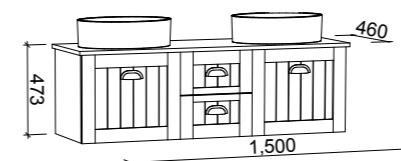

Norfolk

G GOLD INCLUSIONS

NORFOLK 1500mm DOUBLE BOWL

Wall Hung

CABINET WITH	SKU	RRP
20mm SilkSurface Top with White Gloss Above Counter Ceramic Basin	NOR-V-1500-D-SSA-W	\$3,538
20mm SilkSurface Top with White Gloss Ceramic Under Counter Basin	NOR-V-1500-D-SSU-W	\$3,538
20mm Caesarstone Top with White Gloss Above Counter Ceramic Basin	NOR-V-1500-D-STA-W	\$4,530
20mm Caesarstone Top with White Gloss Ceramic Under Counter Basin	NOR-V-1500-D-STU-W	\$5,157
No Top	NOR-VCO-1500-D-X-W	\$2,980