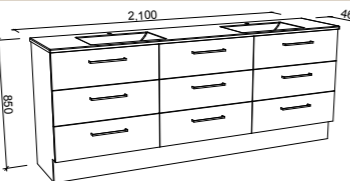

Floor Standing

CABINET WITH	SKU	RRP
Regal Mineral Composite Top	NAS-V-2100-D-REG-F	$6,812
No Top	NAS-VCO-2100-D-X-F	$4,232