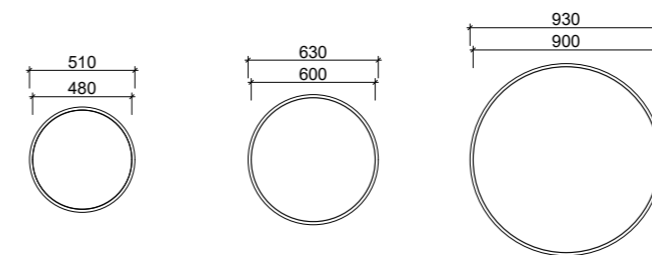

[01.] Portland Mirror 630mm | POR-M-630-630 | $754 Navy Blue Satin Frame **[02.] Portland Mirror 930mm** | POR-M-930-930 | $1,081 Light Grey Satin Frame **[03.] Portland Mirror 630mm** | POR-M-630-630 | $754 each Black Satin Frame | Shown with Mirror Lighting Upgrade | LED-L-MIRROR | ADD $391 each **[04.] Portland Mirror 930mm** | POR-M-930-930 | $1,081 Black Satin Frame **Please refer to pricelist pages for all available options.**