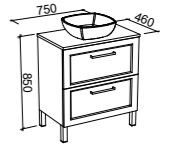

On Legs

CABINET WITH	SKU	RRP
Regal Mineral Composite Top	WAS-V-750-C-REG-L	$1,878
Alpha Ceramic Top	WAS-V-750-C-APH-L	$1,878
Haven Dolomite Top	WAS-V-750-C-HVN-L	$1,878
Quest Dolomite Top	WAS-V-750-C-QUE-L	$1,878
20mm SilkSurface Top with White Gloss Ceramic Above Counter Basin	WAS-V-750-C-SSA-L	$2,208
20mm SilkSurface Top with White Gloss Ceramic Under Counter Basin	WAS-V-750-C-SSU-L	$2,208
20mm Caesarstone Top with White Gloss Ceramic Above Counter Basin	WAS-V-750-C-STA-L	$2,359
20mm Caesarstone Top with White Gloss Ceramic Under Counter Basin	WAS-V-750-C-STU-L	$2,667
60mm SilkSurface Freedom Top with White Gloss Ceramic Above Counter Basin	WAS-V-750-C-FRA-L	$2,363
60mm SilkSurface Freedom Top with White Gloss Ceramic Under Counter Basin	WAS-V-750-C-FRU-L	$2,363
No Top	WAS-VCO-750-C-X-L	$1,333