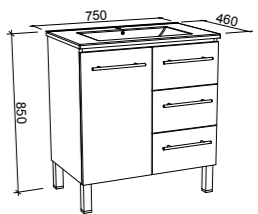

CABINET WITH	SKU	RRP
Alpha Ceramic Top	PAN-V-750-C-APH-L	$2,226
Regal Mineral Composite Top	PAN-V-750-C-REG-L	$2,296
No Top	PAN-VCO-750-C-X-L	$2,152