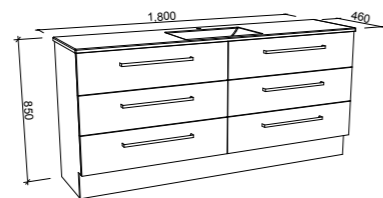

Floor Standing

CABINET WITH	SKU	RRP
Regal Mineral Composite Top	PAX-V-1800-C-REG-F	$4,305
Grand Mineral Composite Top	PAX-V-1800-C-GND-F	$4,699
20mm SilkSurface Top with White Gloss Above Counter Ceramic Basin	PAX-V-1800-C-SSA-F	$4,751
No Top	PAX-VCO-1800-C-X-F	$2,950