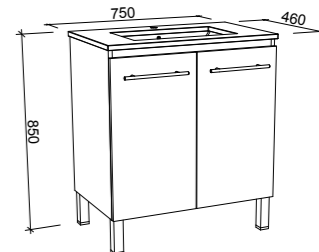

CABINET WITH	SKU	RRP
20mm SilkSurface Top with White Gloss Above Counter Ceramic Basin	HOU-V-750-C-SSA-L	$2,782
20mm SilkSurface Top with White Gloss Under Counter Ceramic Basin	HOU-V-750-C-SSU-L	$2,782
20mm Caesarstone Top with White Gloss Above Counter Ceramic Basin	HOU-V-750-C-STA-L	$2,782
20mm Caesarstone Top with White Gloss Under Counter Ceramic Basin	HOU-V-750-C-STU-L	$3,254
No Top	HOU-VCO-750-C-X-L	$1,720