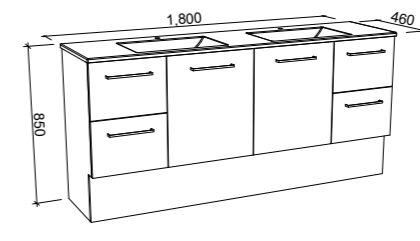

Eloura

G GOLD INCLUSIONS

ELOURA 1800mm DOUBLE BOWL

Wall Hung

Floor Standing

On Legs

CABINET WITH	SKU	RRP
Regal Mineral Composite Top	ELO-V-1800-D-REG-W	\$3,930
Grand Mineral Composite Top	ELO-V-1800-D-GND-W	\$4,355
No Top	ELO-VCO-1800-D-X-W	\$2,305