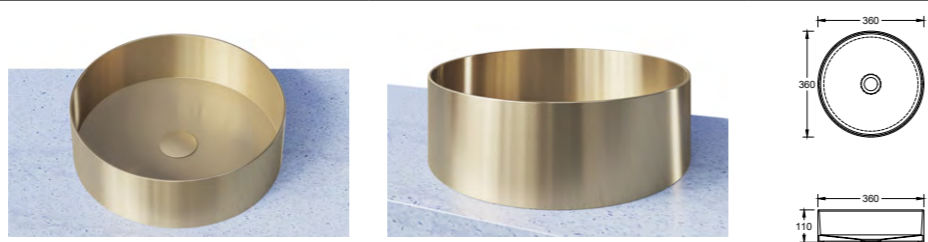

Ceramic Basins Continued

Radius Inset White

Offset or wall mounted tapware required

WG RAD-BS-400-WG-S | $220

WM RAD-BS-400-WM-U | $364

Radius Inset Black

Offset or wall mounted tapware required

BKM RAD-BS-400-BKM-U | $364

Rome Inset White

Offset or wall mounted tapware required

WG ROM-BS-600-WG-S | $220

Stainless Steel Basins

Luxe Brushed Gold

BG LUX-BS-360-BG-U | $629
(Including waste)

Luxe Brushed Nickel

BN LUX-BS-360-BN-U | $629
(Including waste)

NOTE: Wastes not included for Ceramic and Mineral Composite basins. Ceramic and Stainless Steel wastes available as separate purchase. White gloss ceramic basins (-S) included in package price. Mineral Composite, Stainless Steel, matt and coloured basins (-U) will incur an additional charge. While the colours in this brochure are to the highest standard in printing, it should only be used as an indication of actual product design. *Suitable for small space vanities.

Mineral Composite Basins

Coast Inset White

WG COA-BS-495-WG-U | $364

Corrida Inset White

Offset or wall mounted tapware required

WG COR-BS-430-WG-U | $364

Cove Grand Inset White

With tap landing

WG COV-BS-460-WG-U | $364

If you are purchasing a vanity that includes a slab top and ceramic basin	SKU	RRP
Choose any White Gloss (WG) Ceramic basin		Included in Package Price
Upgrade to a White Matt, Black Matt or Coloured Ceramic Basin, or Mineral Composite Basin (per basin)	UPG-OPT-BASCOLOUR	$144
Upgrade to a Stainless Steel Basin (per basin)	UPG-OPT-STAINLESS	$354
Supplying your own counter basin? Reduce price by $130 per basin		

WG - White Gloss | **WM** - White Matt | **BKM** - Black Matt | **ANT** - Anthracite | **GM** - Grey Matt | **LGM** - Light Grey Matt | **PM** - Pink Matt | **BG** - Brushed Gold | **BN** - Brushed Nickel