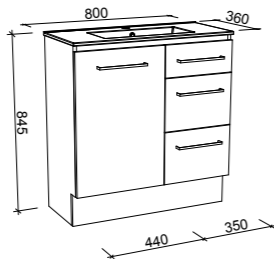

CABINET WITH	SKU	RRP
Urban Ceramic Top	FLYE-V-800-C-URB-F	$1,293
No Top	FLYE-VCO-800-C-X-F	$1,061

On Legs