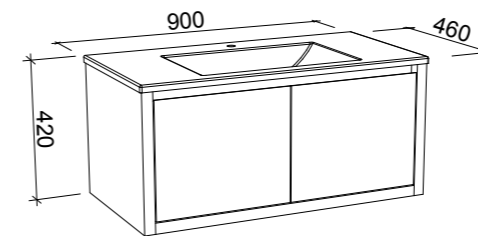

LONDON 900mm

Wall Hung

CABINET WITH	SKU	RRP
Regal Mineral Composite Top	LON-V-900-C-REG-W	$2,225
Alpha Ceramic Top	LON-V-900-C-APH-W	$2,225
Haven Dolomite Top	LON-V-900-C-HVN-W	$2,225
Quest Dolomite Top	LON-V-900-C-QUE-W	$2,225
No Top	LON-VCO-900-C-X-W	$1,650