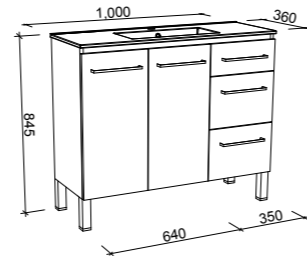

CABINET WITH	SKU	RRP
Urban Ceramic Top	FLYE-V-1000-C-URB-L	$1,556
No Top	FLYE-VCO-1000-C-X-L	$1,302

Houston

G GOLD INCLUSIONS