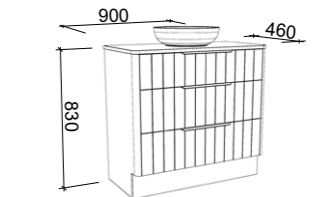

CABINET WITH	SKU	RRP
20mm SilkSurface Top with White Gloss Above Counter Ceramic Basin	HUR-V-900-C-SSA-F	$2,627
No Top	HUR-VCO-900-C-X-F	$1,447