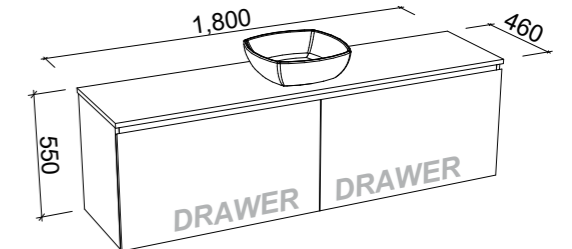

CHICAGO 1800mm SINGLE BOWL

Wall Hung

CABINET WITH	SKU	RRP
Regal Mineral Composite Top	CHI-V-1800-C-REG-W	$3,435
20mm SilkSurface Top with White Gloss Above Counter Ceramic Basin	CHI-V-1800-C-SSA-W	$3,758
20mm SilkSurface Top with White Gloss Under Counter Ceramic Basin	CHI-V-1800-C-SSU-W	$3,758
20mm Caesarstone Top with White Gloss Above Counter Ceramic Basin	CHI-V-1800-C-STA-W	$4,232
20mm Caesarstone Top with White Gloss Under Counter Ceramic Basin	CHI-V-1800-C-STU-W	$4,540
No Top	CHI-VCO-1800-C-X-W	$2,106