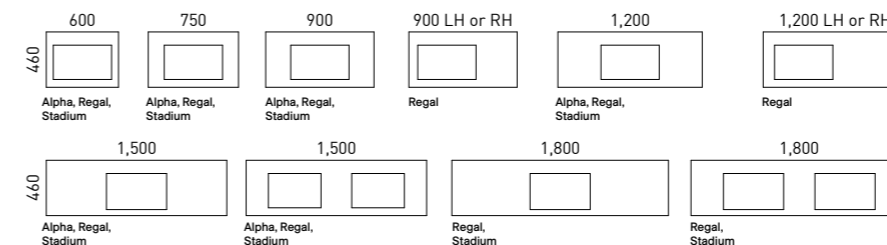

[01.] Austin Cambridge Vanity 1500mm | AUPC-V-1500-D-REG-W | $3,547 White Satin Cabinet with Regal Mineral Composite Top | Shown with Munich Shaving Cabinet 1500mm | MUN-SC-1500-4-G | $1,469 **[02.] Austin Cambridge Vanity 900mm** | AUPC-V-900-C-APH-F | $2,044 White Satin Cabinet with Alpha Ceramic Top **[03.] Austin Cambridge Vanity 1200mm** | AUPC-V-1200-C-STD-W | $2,182 Navy Blue Satin Cabinet with Stadium Mineral Composite Top **[04.] Austin Cambridge Vanity 600mm** | AUPC-V-600-C-REG-F | $1,979 Dark Grey Satin Cabinet with Regal Mineral Composite Top | Shown with Essence Mirror 600mm | ESS-M-600-739 | $626 **Please refer to pricelist pages for all available options.**

*Selected sizes. See page 188 for Vanity Top Collection.