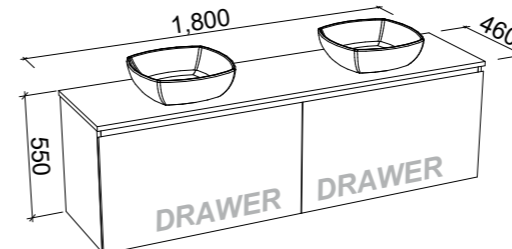

CHICAGO 1800mm DOUBLE BOWL

Wall Hung

CABINET WITH	SKU	RRP
Regal Mineral Composite Top	CHI-V-1800-D-REG-W	$3,825
20mm SilkSurface Top with White Gloss Above Counter Ceramic Basin	CHI-V-1800-D-SSA-W	$4,193
20mm SilkSurface Top with White Gloss Under Counter Ceramic Basin	CHI-V-1800-D-SSU-W	$4,193
20mm Caesarstone Top with White Gloss Above Counter Ceramic Basin	CHI-V-1800-D-STA-W	$4,695
20mm Caesarstone Top with White Gloss Under Counter Ceramic Basin	CHI-V-1800-D-STU-W	$5,312
No Top	CHI-VCO-1800-D-X-W	$2,316