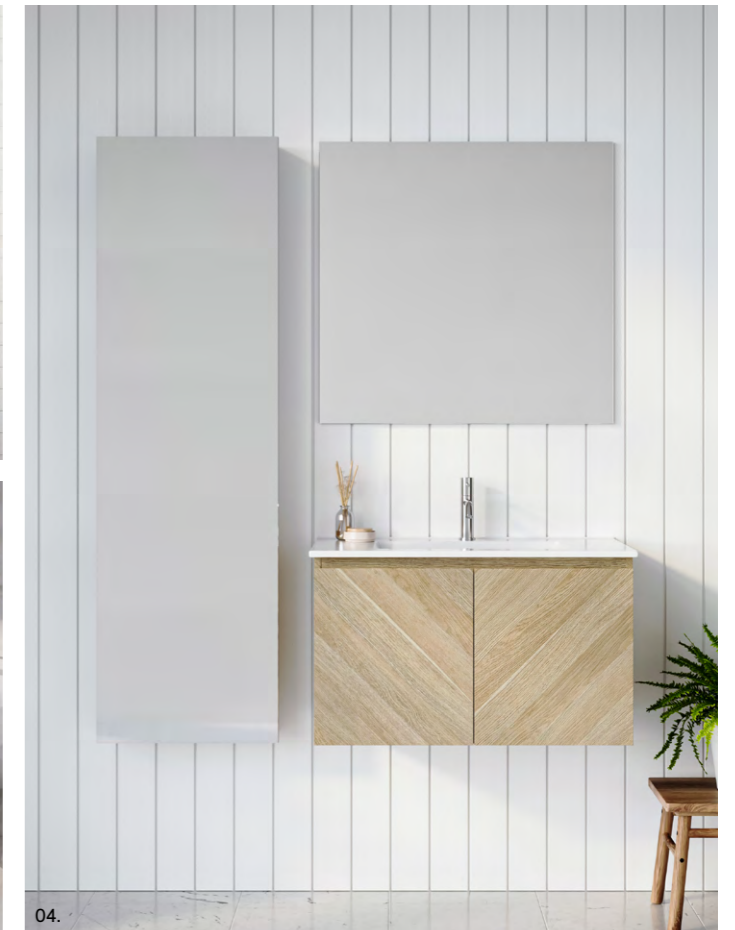

[01.] Oregon Vanity 1500mm | ORE-V-1500-D-REG-W | $2,890 Boston Oak Cabinet with Regal Mineral Composite Top | Shown with Jazz Arch Mirrors 400mm x 1000mm | JZA-M-400-1000 | $480 each **[02.] Oregon Vanity 1200mm** | ORE-V-1200-C-SSA-W | $2,584 Florentine Walnut Cabinet with Bianco Pearl SilkSurface Top and White Gloss Quill Ceramic Basin **[03.] Oregon Vanity 1800mm** | ORE-V-1800-D-SSA-W | $3,653 Palomera Oak Cabinet with Arctic White SilkSurface Top and Anthracite Allure Ceramic Basins | Shown with Basin Colour Upgrade | UPG-OPT-BASCOLOUR | ADD $144 | Shown with Under Cabinet Lighting | LED-L-UNDERCAB-V | ADD $391 **[04.] Oregon Vanity 750mm** | ORE-V-750-C-APH-W | $1,394 Classic Oak Cabinet with Alpha Ceramic Top | Shown with California Mirror 750mm | CAL-M-750-750 | $508 | Shown with Munich Mirror Tallboy | MUN-TB-450-W-G | $1,860 **Please refer to pricelist pages for all available options.**

*Selected sizes. See page 188 for Vanity Top Collection.