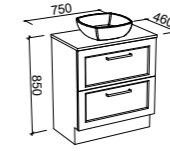

Floor Standing

CABINET WITH	SKU	RRP
Regal Mineral Composite Top	WAS-V-750-C-REG-F	$1,719
Alpha Ceramic Top	WAS-V-750-C-APH-F	$1,719
Haven Dolomite Top	WAS-V-750-C-HVN-F	$1,719
Quest Dolomite Top	WAS-V-750-C-QUE-F	$1,719
20mm SilkSurface Top with White Gloss Ceramic Above Counter Basin	WAS-V-750-C-SSA-F	$2,051
20mm SilkSurface Top with White Gloss Ceramic Under Counter Basin	WAS-V-750-C-SSU-F	$2,051
20mm Caesarstone Top with White Gloss Ceramic Above Counter Basin	WAS-V-750-C-STA-F	$2,202
20mm Caesarstone Top with White Gloss Ceramic Under Counter Basin	WAS-V-750-C-STU-F	$2,510
60mm SilkSurface Freedom Top with White Gloss Ceramic Above Counter Basin	WAS-V-750-C-FRA-F	$2,205
60mm SilkSurface Freedom Top with White Gloss Ceramic Under Counter Basin	WAS-V-750-C-FRU-F	$2,205
No Top	WAS-VCO-750-C-X-F	$1,176