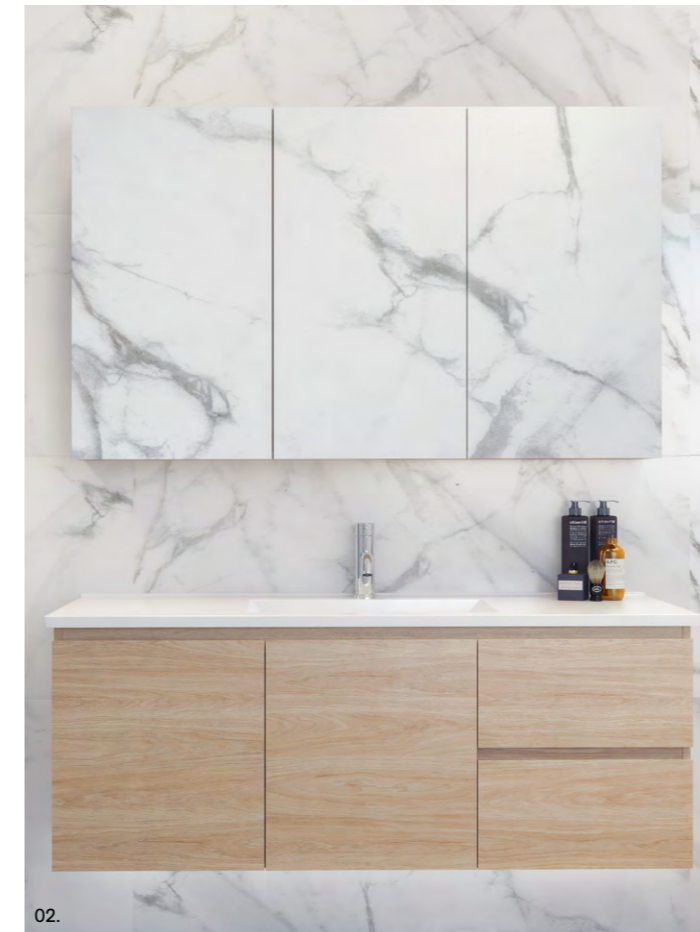

Panama

P PLATINUM INCLUSIONS

The Panama vanity is a classical and high-quality piece with a mix of doors and drawers, providing versatile storage options to suit your needs. Customise the cabinet by choosing from our wide selection of finishes, and select a handle from our range to match your style and space.

Available in wall hung, floor standing and on legs.

- Top options include:
  - 20mm integrated tops - Alpha* and Regal

[01.] Panama Vanity 1800mm | PAN-V-1800-D-REG-W | $3,977 Light Grey Satin Cabinet with Regal Mineral Composite Top | Shown with Tiffany Shaving Cabinet 1800mm | TIF-SC-1800-4-G | $1,182 **[02.] Panama Vanity 1200mm** | PAN-V-1200-C-APH-W | $2,385 Prime Oak Cabinet with Alpha Ceramic Top | Shown with Eloura Shaving Cabinet 1200mm | ELO-SC-1200-3-G | $1,084 **[03.] Panama Vanity 750mm** | PAN-V-750-C-REG-W | $1,943 White Satin Cabinet with Regal Mineral Composite Top | Shown with Texas Shaving Cabinet 750mm | TEX-SC-750-D-G | $956 **Please refer to pricelist pages for all available options.**

*Selected sizes. See page 188 for Vanity Top Collection.