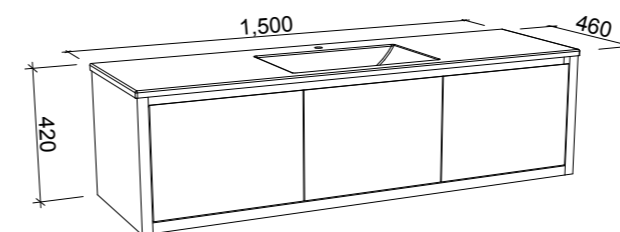

LONDON 1500mm SINGLE BOWL

Wall Hung

CABINET WITH	SKU	RRP
Regal Mineral Composite Top	LON-V-1500-C-REG-W	$3,528
Alpha Ceramic Top	LON-V-1500-C-APH-W	$3,646
Haven Dolomite Top	LON-V-1500-C-HVN-W	$3,528
Quest Dolomite Top	LON-V-1500-C-QUE-W	$3,528
No Top	LON-VCO-1500-C-X-W	$2,364