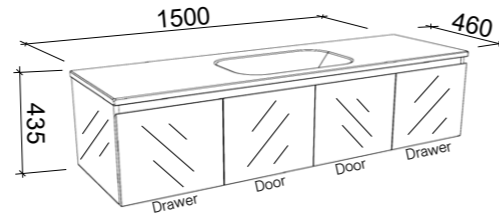

OREGON 1500mm SINGLE BOWL

Wall Hung

CABINET WITH	SKU	RRP
Alpha Ceramic Top	ORE-V-1500-C-APH-W	$2,765
Regal Mineral Composite Top	ORE-V-1500-C-REG-W	$2,651
20mm SilkSurface Top with White Gloss Above Counter Ceramic Basin	ORE-V-1500-C-SSA-W	$3,239
20mm SilkSurface Top with White Gloss Under Counter Ceramic Basin	ORE-V-1500-C-SSU-W	$3,239
No Top	ORE-VCO-1500-C-X-W	$1,538