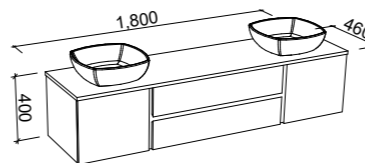

MEMPHIS 1800mm DOUBLE BOWL

Wall Hung

CABINET WITH	SKU	RRP
20mm SilkSurface Top with White Gloss Ceramic Above Counter Basins	MEM-V-1800-D-SSA-W	$4,086
20mm Caesarstone Top with White Gloss Ceramic Above Counter Basins	MEM-V-1800-D-STA-W	$4,589
No Top	MEM-VCO-1800-D-X-W	$2,203

NOTE: Shadow lines must be painted.

Nashville

P PLATINUM INCLUSIONS