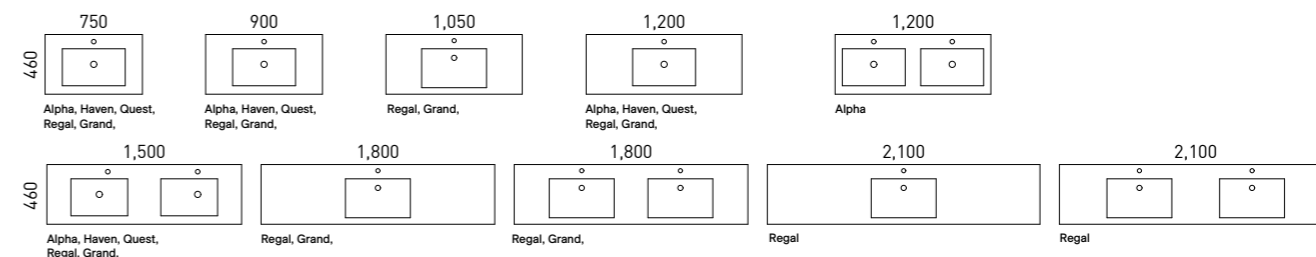

Available in wall hung, floor standing and on legs.

- Top options include:
 - 20mm integrated tops - Alpha*, Regal, Haven* and Quest*
 - 70mm integrated tops - Grand*

[01.] Nashville Vanity 1800mm | NAS-V-1800-D-GND-W | \$4,941 Olive Satin Cabinet with Grand Mineral Composite Top | Shown with Under Cabinet Lighting | LED-L-UNDERCAB-V | ADD \$391 | Shown with Munich Shaving Cabinet 1800mm | MUN-SC-1800-4-G | \$1,587 **[02.] Nashville Vanity 1050mm** | NAS-V-1050-C-REG-W | \$2,491 White Gloss Cabinet with Regal Mineral Composite Top **[03.] Nashville Vanity 1500mm** | NAS-V-1500-D-HVN-W | \$3,918 Prime Oak Cabinet with Haven Matt Dolomite Top **[04.] Nashville Vanity 1200mm** | NAS-V-1200-C-QUE-F | \$3,368 Perugian Walnut Cabinet with Quest Gloss Dolomite Top | Shown with Essence Mirror 1200mm | ESS-M-1200-739 | \$933 **Please refer to pricelist pages for all available options.**