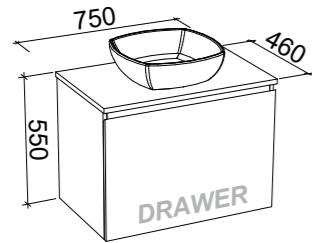

Chicago

P PLATINUM INCLUSIONS

CHICAGO 750mm

Wall Hung

CABINET WITH	SKU	RRP
Alpha Ceramic Top	CHI-V-750-C-APH-W	$1,869
Haven Dolomite Top	CHI-V-750-C-HVN-W	$1,869
Quest Dolomite Top	CHI-V-750-C-QUE-W	$1,869
Regal Mineral Composite Top	CHI-V-750-C-REG-W	$1,869
20mm SilkSurface Top with White Gloss Above Counter Ceramic Basin	CHI-V-750-C-SSA-W	$2,221
20mm SilkSurface Top with White Gloss Under Counter Ceramic Basin	CHI-V-750-C-SSU-W	$2,221
20mm Caesarstone Top with White Gloss Above Counter Ceramic Basin	CHI-V-750-C-STA-W	$2,257
20mm Caesarstone Top with White Gloss Under Counter Ceramic Basin	CHI-V-750-C-STU-W	$2,565
No Top	CHI-VCO-750-C-X-W	$1,386