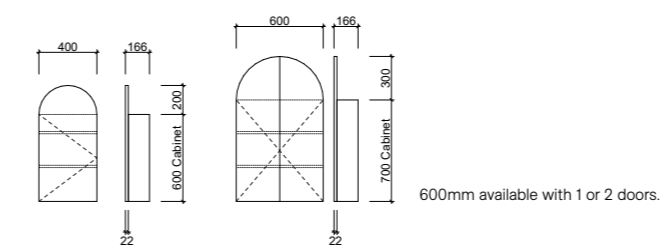

[01.] Church Shaving Cabinet 600mm | CHU-SC-600-D-G | $1,052 Olive Satin Cabinet | Shown with Under Shaving Cabinet Lighting | LED-L-UNDERCAB-S-L | ADD $391 **Church Platinum Shaving Cabinet 600mm** | CHU-SC-600-D-P | $1,106 **[02.] Church Shaving Cabinet 600mm** | CHU-SC-600-S-G | $1,052 each Grey Beige Satin Cabinet **Church Platinum Shaving Cabinet 600mm** | CHU-SC-600-S-P | $1,106 each **[03.] Church Shaving Cabinet 400mm** | CHU-SC-400-S-G | $963 each Classic Oak Cabinet **Church Platinum Shaving Cabinet 400mm** | CHU-SC-400-S-P | $1,003 each **[04.] Church Shaving Cabinet 400mm** | CHU-SC-400-S-G | $963 White Satin Cabinet **Church Platinum Shaving Cabinet 400mm** | CHU-SC-400-S-P | $1,003 Please refer to pricelist pages for all available options.