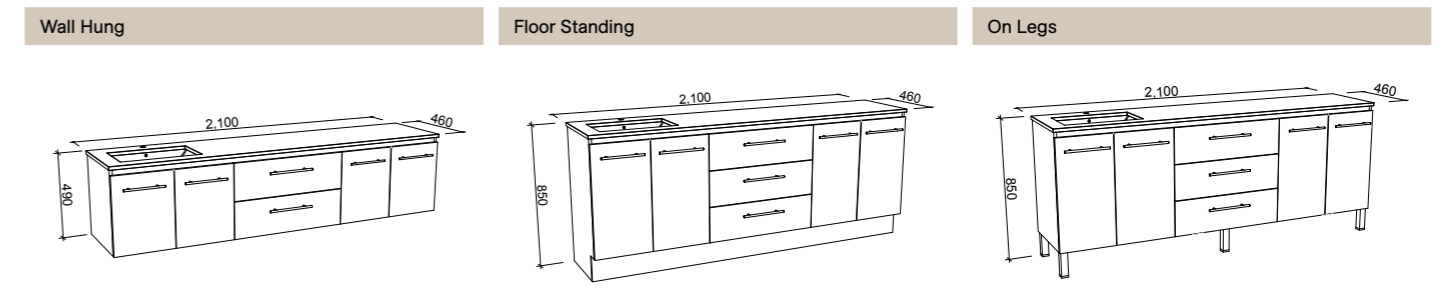

HOUSTON 2100mm SINGLE BOWL

CABINET WITH	SKU	RRP	CABINET WITH	SKU	RRP	CABINET WITH	SKU	RRP
20mm SilkSurface Top with White Gloss Above Counter Ceramic Basin Left-hand Offset	HOU-V-2100-L-SSA-W	$4,968	20mm SilkSurface Top with White Gloss Above Counter Ceramic Basin Left-hand Offset	HOU-V-2100-L-SSA-F	$5,185	20mm SilkSurface Top with White Gloss Above Counter Ceramic Basin Left-hand Offset	HOU-V-2100-L-SSA-L	$5,240
20mm SilkSurface Top with White Gloss Under Counter Ceramic Basin Left-hand Offset	HOU-V-2100-L-SSU-W	$4,968	20mm SilkSurface Top with White Gloss Under Counter Ceramic Basin Left-hand Offset	HOU-V-2100-L-SSU-F	$5,185	20mm SilkSurface Top with White Gloss Under Counter Ceramic Basin Left-hand Offset	HOU-V-2100-L-SSU-L	$5,240
20mm Caesarstone Top with White Gloss Above Counter Ceramic Basin Left-hand Offset	HOU-V-2100-L-STA-W	$4,968	20mm Caesarstone Top with White Gloss Above Counter Ceramic Basin Left-hand Offset	HOU-V-2100-L-STA-F	$5,185	20mm Caesarstone Top with White Gloss Above Counter Ceramic Basin Left-hand Offset	HOU-V-2100-L-STA-L	$5,240
20mm Caesarstone Top with White Gloss Under Counter Ceramic Basin Left-hand Offset	HOU-V-2100-L-STU-W	$5,276	20mm Caesarstone Top with White Gloss Under Counter Ceramic Basin Left-hand Offset	HOU-V-2100-L-STU-F	$5,493	20mm Caesarstone Top with White Gloss Under Counter Ceramic Basin Left-hand Offset	HOU-V-2100-L-STU-L	$5,548
No Top Left Hand Offset	HOU-VCO-2100-L-X-W	$2,655	No Top Left Hand Offset	HOU-VCO-2100-L-X-F	$3,308	No Top Left Hand Offset	HOU-VCO-2100-L-X-L	$3,465

NOTE: Right-hand offset also available. Order by replacing **-L-** with **-R-** in the relevant SKU.