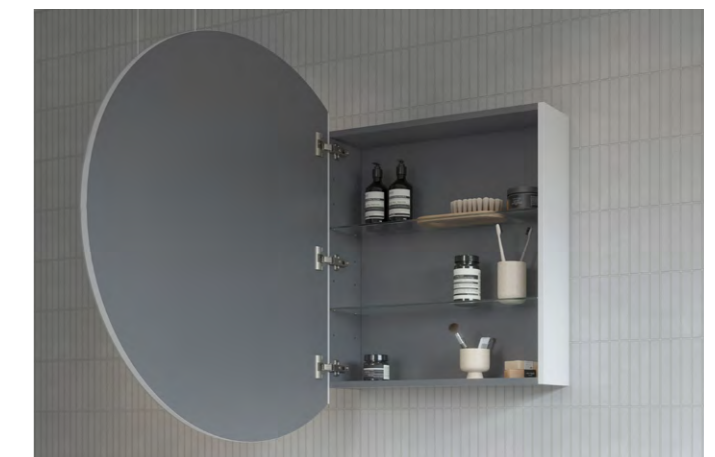

Shaving Cabinets & Tallboys

G GOLD INCLUSIONS

- Classic white interior with adjustable melamine shelves
- European soft-close door/s

P PLATINUM INCLUSIONS

- Luxe Graphite interior with adjustable glass internal shelves
- European soft-close door/s