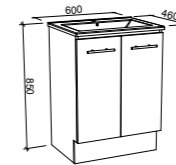

CABINET WITH	SKU	RRP
Alpha Ceramic Top	CLG-V-600-C-APH-F	$1,455
Regal Mineral Composite Top	CLG-V-600-C-REG-F	$1,514
No Top	CLG-VCO-600-C-X-F	$1,396

On Legs