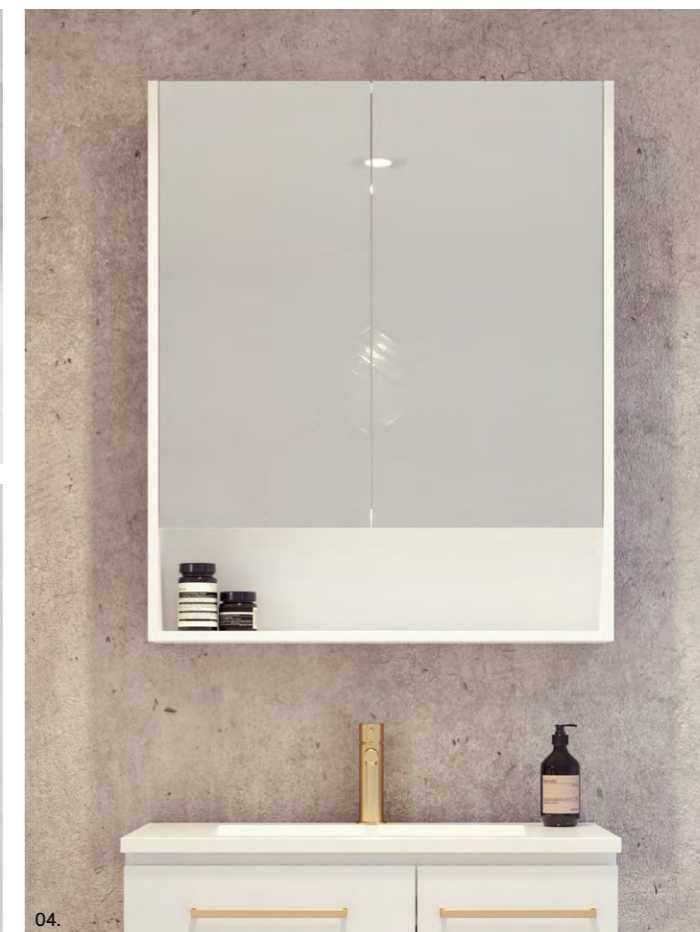

All cabinets 166mm deep.

[01.] Texas Shaving Cabinet 1500mm | TEX-SC-1500-3-G | $1,346 Light Grey Satin Cabinet | Shown with Under Shaving Cabinet Lighting | LED-L-UNDERCAB-S-L | ADD $391 **Texas Platinum Shaving Cabinet 1500mm** | TEX-SC-1500-3-P | $1,459 **[02.] Texas Shaving Cabinet 1500mm** | TEX-SC-1500-3-G | $1,346 Notaió Walnut Cabinet **Texas Platinum Shaving Cabinet 1500mm** | TEX-SC-1500-3-P | $1,459 **[03.] Texas Shaving Cabinet 1800mm** | TEX-SC-1800-4-G | $1,455 White Satin Cabinet **Texas Platinum Shaving Cabinet 1800mm** | TEX-SC-1800-4-P | $1,567 **[04.] Texas Shaving Cabinet 750mm** | TEX-SC-750-D-G | $956 White Satin Cabinet **Texas Platinum Shaving Cabinet 750mm** | TEX-SC-750-D-P | $1,069 **Please refer to pricelist pages for all available options.**