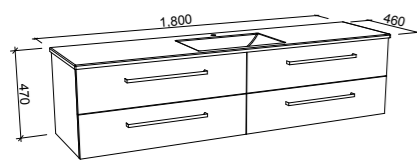

Nashville

P PLATINUM INCLUSIONS

NASHVILLE 1800mm SINGLE BOWL

Wall Hung

CABINET WITH	SKU	RRP
Regal Mineral Composite Top	NAS-V-1800-C-REG-W	$4,076
Grand Mineral Composite Top	NAS-V-1800-C-GND-W	$4,471
No Top	NAS-VCO-1800-C-X-W	$2,697