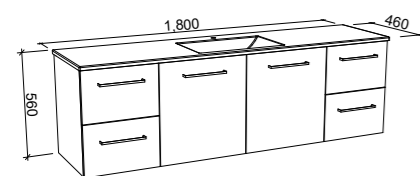

ELOURA 1800mm SINGLE BOWL

Wall Hung