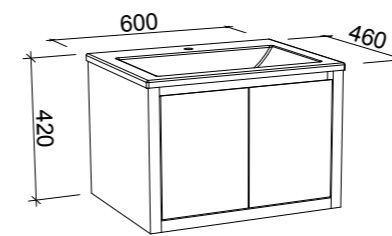

LONDON 600mm

Wall Hung

CABINET WITH	SKU	RRP
Regal Mineral Composite Top	LON-V-600-C-REG-W	$1,968
Alpha Ceramic Top	LON-V-600-C-APH-W	$1,968
No Top	LON-VCO-600-C-X-W	$1,968