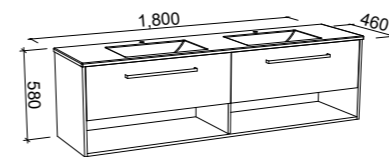

BALTIMORE 1800mm DOUBLE BOWL

Wall Hung

CABINET WITH	SKU	RRP
Regal Mineral Composite Top	BLT-V-1800-D-REG-W	$3,858
20mm SilkSurface Top with White Gloss Above Counter Ceramic Basin	BLT-V-1800-D-SSA-W	$4,276
20mm SilkSurface Top with White Gloss Under Counter Ceramic Basin	BLT-V-1800-D-SSU-W	$4,276
60mm SilkSurface Freedom Top with White Gloss Above Counter Ceramic Basin	BLT-V-1800-D-FRA-W	$4,811
60mm SilkSurface Freedom Top with White Gloss Under Counter Ceramic Basin	BLT-V-1800-D-FRU-W	$4,811
20mm Caesarstone Top with White Gloss Above Counter Ceramic Basin	BLT-V-1800-D-StA-W	$4,769
20mm Caesarstone Top with White Gloss Under Counter Ceramic Basin	BLT-V-1800-D-StU-W	$5,385
No Top	BLT-VCO-1800-D-X-W	$2,266

Floor Standing