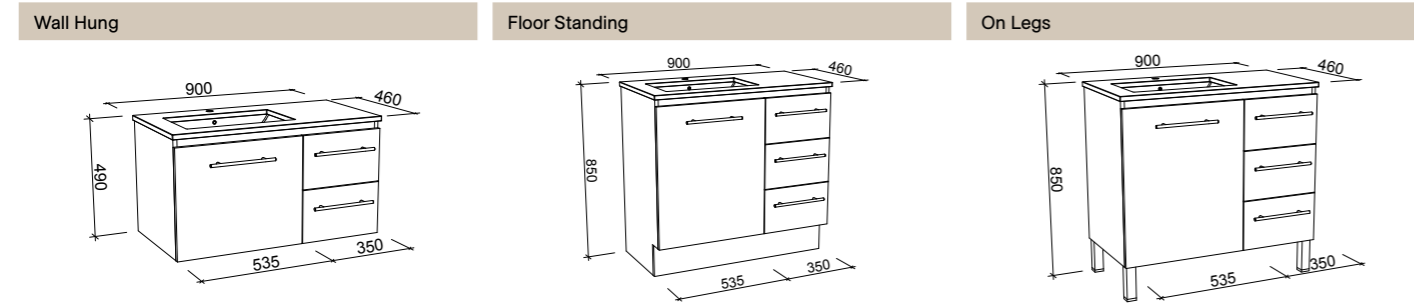

Houston

G GOLD INCLUSIONS

HOUSTON 900mm

CABINET WITH	SKU	RRP	CABINET WITH	SKU	RRP	CABINET WITH	SKU	RRP
20mm SilkSurface Top with White Gloss Above Counter Ceramic Basin Left-hand Offset	HOU-V-900-L-SSA-W	$2,575	20mm SilkSurface Top with White Gloss Above Counter Ceramic Basin Left-hand Offset	HOU-V-900-L-SSA-F	$2,827	20mm SilkSurface Top with White Gloss Above Counter Ceramic Basin Left-hand Offset	HOU-V-900-L-SSA-L	$2,935
20mm SilkSurface Top with White Gloss Under Counter Ceramic Basin Left-hand Offset	HOU-V-900-L-SSU-W	$2,575	20mm SilkSurface Top with White Gloss Under Counter Ceramic Basin Left-hand Offset	HOU-V-900-L-SSU-F	$2,827	20mm SilkSurface Top with White Gloss Under Counter Ceramic Basin Left-hand Offset	HOU-V-900-L-SSU-L	$2,935
20mm Caesarstone Top with White Gloss Above Counter Ceramic Basin Left-hand Offset	HOU-V-900-L-STA-W	$2,575	20mm Caesarstone Top with White Gloss Above Counter Ceramic Basin Left-hand Offset	HOU-V-900-L-STA-F	$2,827	20mm Caesarstone Top with White Gloss Above Counter Ceramic Basin Left-hand Offset	HOU-V-900-L-STA-L	$2,935
20mm Caesarstone Top with White Gloss Under Counter Ceramic Basin Left-hand Offset	HOU-V-900-L-STU-W	$2,883	20mm Caesarstone Top with White Gloss Under Counter Ceramic Basin Left-hand Offset	HOU-V-900-L-STU-F	$3,135	20mm Caesarstone Top with White Gloss Under Counter Ceramic Basin Left-hand Offset	HOU-V-900-L-STU-L	$3,244
No Top Left Hand Offset	HOU-VCO-900-L-X-W	$1,604	No Top Left Hand Offset	HOU-VCO-900-L-X-F	$2,001	No Top Left Hand Offset	HOU-VCO-900-L-X-L	$2,101

NOTE: Right-hand offset also available. Order by replacing **-L-** with **-R-** in the relevant SKU.