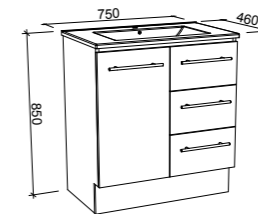

CABINET WITH	SKU	RRP
Alpha Ceramic Top	PAN-V-750-C-APH-F	$2,166
Regal Mineral Composite Top	PAN-V-750-C-REG-F	$2,237
No Top	PAN-VCO-750-C-X-F	$2,093

On Legs