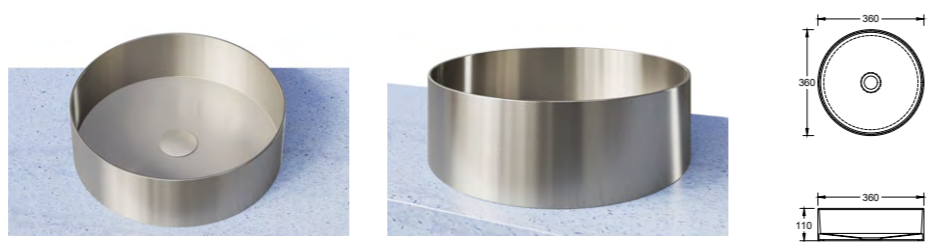

Luxe Brushed Nickel

BN LUX-BS-360-BN-U | $629
(Including waste)

NOTE: Wastes not included for Ceramic and Mineral Composite basins. Ceramic and Stainless Steel wastes available as separate purchase. White gloss ceramic basins (-S) included in package price. Mineral Composite, Stainless Steel, matt and coloured basins (-U) will incur an additional charge. While the colours in this brochure are to the highest standard in printing, it should only be used as an indication of actual product design. *Suitable for small space vanities.