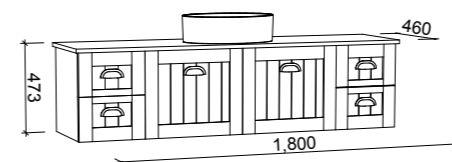

NORFOLK 1800mm SINGLE BOWL

Wall Hung

CABINET WITH	SKU	RRP
20mm SilkSurface Top with White Gloss Above Counter Ceramic Basin	NOR-V-1800-C-SSA-W	$3,667
20mm SilkSurface Top with White Gloss Ceramic Under Counter Basin	NOR-V-1800-C-SSU-W	$3,667
20mm Caesarstone Top with White Gloss Above Counter Ceramic Basin	NOR-V-1800-C-STA-W	$4,850
20mm Caesarstone Top with White Gloss Ceramic Under Counter Basin	NOR-V-1800-C-STU-W	$5,092
No Top	NOR-VCO-1800-C-X-W	$3,086

Floor Standing