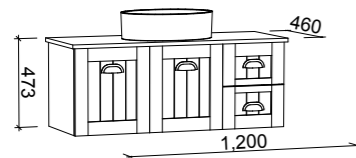

NORFOLK 1200mm

Wall Hung

CABINET WITH	SKU	RRP
Alpha Ceramic Top	NOR-V-1200-C-APH-W	$2,193
20mm SilkSurface Top with White Gloss Above Counter Ceramic Basin	NOR-V-1200-C-SSA-W	$2,791
20mm SilkSurface Top with White Gloss Ceramic Under Counter Basin	NOR-V-1200-C-SSU-W	$2,791
20mm Caesarstone Top with White Gloss Above Counter Ceramic Basin	NOR-V-1200-C-STA-W	$3,075
20mm Caesarstone Top with White Gloss Ceramic Under Counter Basin	NOR-V-1200-C-STU-W	$3,499
No Top	NOR-VCO-1200-C-X-W	$2,073

Floor Standing