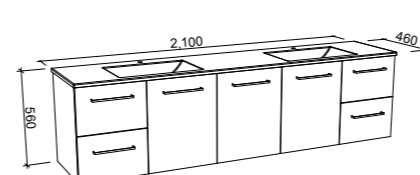

ELOURA 2100mm DOUBLE BOWL

Wall Hung