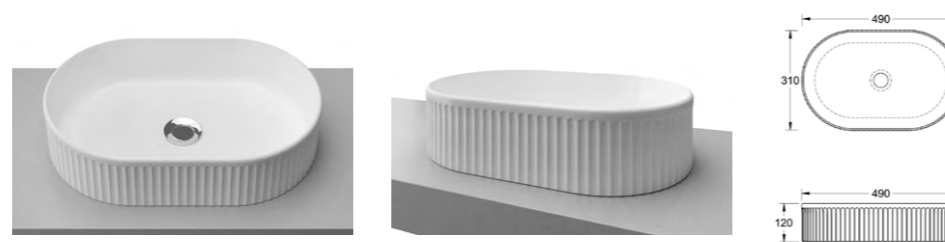

Oval Flute White

WG OVF-BS-490-WG-S | $220

WM OVF-BS-490-WM-U | $364