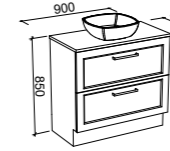

Floor Standing

CABINET WITH	SKU	RRP
Regal Mineral Composite Top	WAS-V-900-C-REG-F	$1,870
Alpha Ceramic Top	WAS-V-900-C-APH-F	$1,870
Haven Dolomite Top	WAS-V-900-C-HVN-F	$1,870
Quest Dolomite Top	WAS-V-900-C-QUE-F	$1,870
20mm SilkSurface Top with White Gloss Ceramic Above Counter Basin	WAS-V-900-C-SSA-F	$2,506
20mm SilkSurface Top with White Gloss Ceramic Under Counter Basin	WAS-V-900-C-SSU-F	$2,506
20mm Caesarstone Top with White Gloss Ceramic Above Counter Basin	WAS-V-900-C-STA-F	$2,677
20mm Caesarstone Top with White Gloss Ceramic Under Counter Basin	WAS-V-900-C-STU-F	$2,964
60mm SilkSurface Freedom Top with White Gloss Ceramic Above Counter Basin	WAS-V-900-C-FRA-F	$2,726
60mm SilkSurface Freedom Top with White Gloss Ceramic Under Counter Basin	WAS-V-900-C-FRU-F	$2,726
No Top	WAS-VCO-900-C-X-F	$1,301