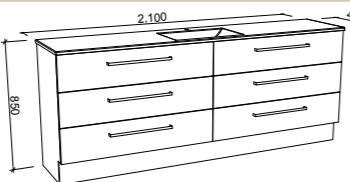

Floor Standing

CABINET WITH	SKU	RRP
Regal Mineral Composite Top	NAS-V-2100-C-REG-F	$6,277
No Top	NAS-VCO-2100-C-X-F	$3,948