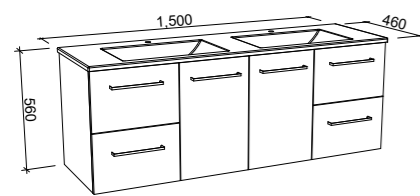

ELOURA 1500mm DOUBLE BOWL

Wall Hung