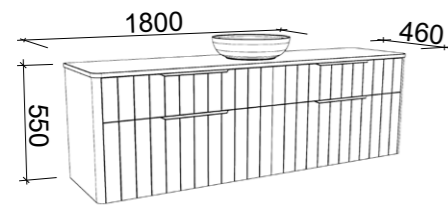

HURON 1800mm SINGLE BOWL

Wall Hung

CABINET WITH	SKU	RRP
20mm SilkSurface Top with White Gloss Above Counter Ceramic Basin	HUR-V-1800-C-SSA-W	$3,768
No Top	HUR-VCO-1800-C-X-W	$1,969

Floor Standing