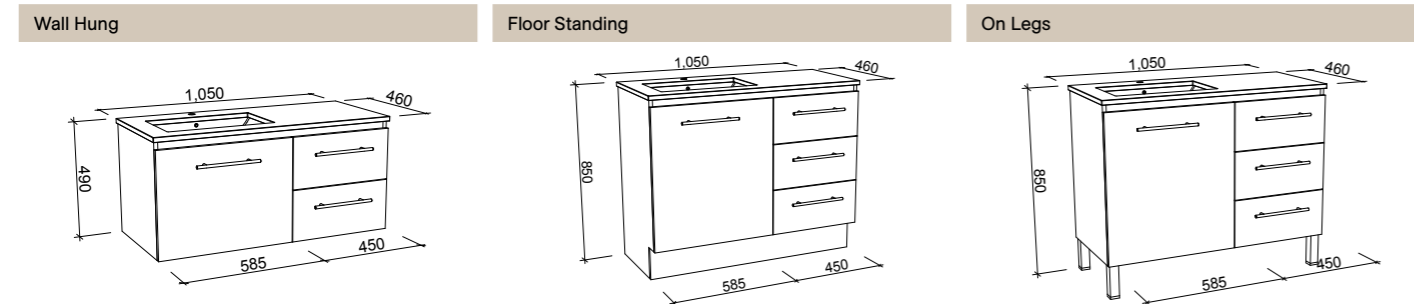

HOUSTON 1050mm

CABINET WITH	SKU	RRP	CABINET WITH	SKU	RRP	CABINET WITH	SKU	RRP
20mm SilkSurface Top with White Gloss Above Counter Ceramic Basin Left-hand Offset	HOU-V-1050-L-SSA-W	$2,798	20mm SilkSurface Top with White Gloss Above Counter Ceramic Basin Left-hand Offset	HOU-V-1050-L-SSA-F	$3,059	20mm SilkSurface Top with White Gloss Above Counter Ceramic Basin Left-hand Offset	HOU-V-1050-L-SSA-L	$3,137
20mm SilkSurface Top with White Gloss Under Counter Ceramic Basin Left-hand Offset	HOU-V-1050-L-SSU-W	$2,798	20mm SilkSurface Top with White Gloss Under Counter Ceramic Basin Left-hand Offset	HOU-V-1050-L-SSU-F	$3,059	20mm SilkSurface Top with White Gloss Under Counter Ceramic Basin Left-hand Offset	HOU-V-1050-L-SSU-L	$3,137
20mm Caesarstone Top with White Gloss Above Counter Ceramic Basin Left-hand Offset	HOU-V-1050-L-STA-W	$2,798	20mm Caesarstone Top with White Gloss Above Counter Ceramic Basin Left-hand Offset	HOU-V-1050-L-STA-F	$3,059	20mm Caesarstone Top with White Gloss Above Counter Ceramic Basin Left-hand Offset	HOU-V-1050-L-STA-L	$3,137
20mm Caesarstone Top with White Gloss Under Counter Ceramic Basin Left-hand Offset	HOU-V-1050-L-STU-W	$3,106	20mm Caesarstone Top with White Gloss Under Counter Ceramic Basin Left-hand Offset	HOU-V-1050-L-STU-F	$3,367	20mm Caesarstone Top with White Gloss Under Counter Ceramic Basin Left-hand Offset	HOU-V-1050-L-STU-L	$3,445
No Top Left Hand Offset	HOU-VCO-1050-L-X-W	$1,598	No Top Left Hand Offset	HOU-VCO-1050-L-X-F	$2,089	No Top Left Hand Offset	HOU-VCO-1050-L-X-L	$2,163

NOTE: Right-hand offset also available. Order by replacing **-L-** with **-R-** in the relevant SKU.

Houston

G GOLD INCLUSIONS