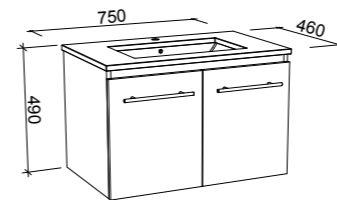

HOUSTON 750mm

Wall Hung

CABINET WITH	SKU	RRP
20mm SilkSurface Top with White Gloss Above Counter Ceramic Basin	HOU-V-750-C-SSA-W	$2,467
20mm SilkSurface Top with White Gloss Under Counter Ceramic Basin	HOU-V-750-C-SSU-W	$2,467
20mm Caesarstone Top with White Gloss Above Counter Ceramic Basin	HOU-V-750-C-STA-W	$2,467
20mm Caesarstone Top with White Gloss Under Counter Ceramic Basin	HOU-V-750-C-STU-W	$2,775
No Top	HOU-VCO-750-C-X-W	$1,411

Floor Standing