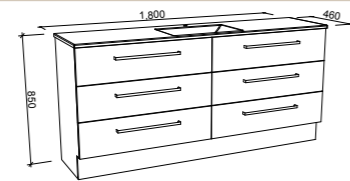

Floor Standing

CABINET WITH	SKU	RRP
Regal Mineral Composite Top	NAS-V-1800-C-REG-F	$4,737
Grand Mineral Composite Top	NAS-V-1800-C-GND-F	$5,130
No Top	NAS-VCO-1800-C-X-F	$3,381