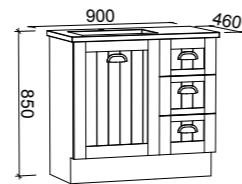

CABINET WITH	SKU	RRP
20mm SilkSurface Top with White Gloss Ceramic Under Counter Basin	NOR-V-900-L-SSU-F	$3,525
20mm Caesarstone Top with White Gloss Ceramic Under Counter Basin	NOR-V-900-L-STU-F	$3,248