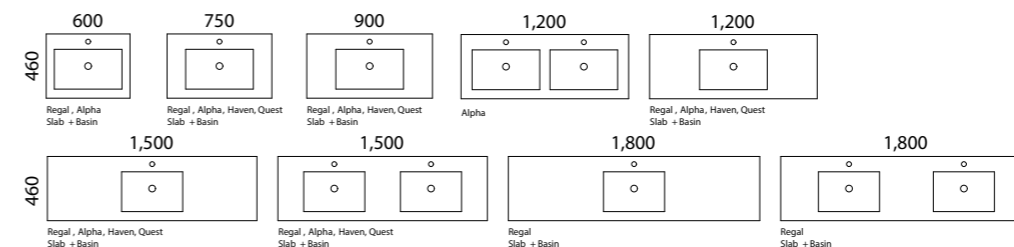

[01.] Baltimore Vanity 1200mm | BLT-V-1200-C-SSA-W | $2,891 Coastal Oak Cabinet with Carrara SilkSurface Top and White Gloss Elite Ceramic Basin | Shown with Under Cabinet Lighting | LED-L-UNDERCAB-V | ADD $391 | Shown with Church Mirror 600mm | CHU-M-600-1000 | $679 **[02.] Baltimore Vanity 1500mm** | BLT-V-1500-D-REG-W | $3,390 Light Grey Satin Cabinet with Regal Mineral Composite Top | Shown with Under Cabinet Lighting | LED-L-UNDERCAB-V | ADD $391 **[03.] Baltimore Vanity 900mm** | BLT-V-900-C-STA-W | $2,616 White Satin Cabinet with Pure White Caesarstone Top and White Gloss Feather Ceramic Basin **[04.] Baltimore Vanity 900mm** | BLT-V-900-C-APH-F | $2,182 Prime Oak Cabinet with Alpha Ceramic Top | Shown with Texas Shaving Cabinet 900mm | TEX-SC-900-D-G | $1,045 **Please refer to pricelist pages for all available options.**

*Selected sizes. See page 188 for Vanity Top Collection.