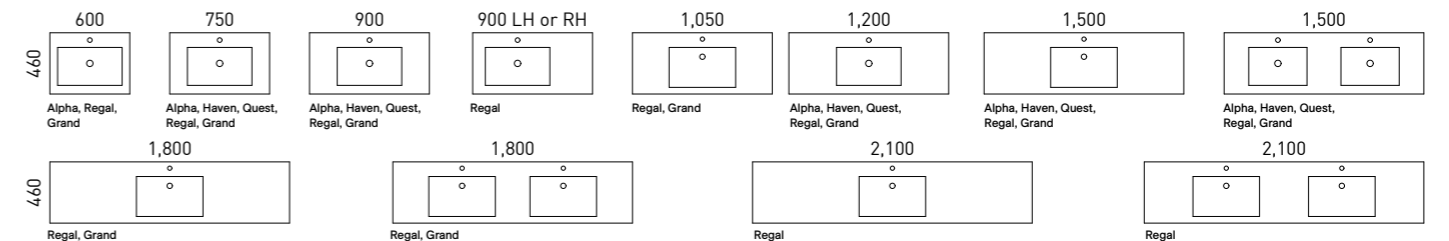

[01.] Eloura Vanity 1800mm | ELO-V-1800-D-REG-W | $3,930 Perugian Walnut Cabinet with Regal Mineral Composite Top | Shown with Under Cabinet Lighting | LED-L-UNDERCAB-V | ADD $391 | Shown with Tiffany Shaving Cabinet 1800mm | TIF-SC-1800-4-G | $1,182 | Shown with Under Shaving Cabinet Lighting | LED-L-UNDERCAB-S-L | ADD $391 **[02.] Eloura Vanity 1200mm** | ELO-V-1200-C-GND-W | $2,704 White Satin Cabinet with Grand Mineral Composite Top **[03.] Eloura Vanity 1500mm** | ELO-V-1500-D-HVN-W | $3,462 Elegant Oak Cabinet with Haven Dolomite Top **[04.] Eloura Vanity 900mm** | ELO-V-900-C-APH-F | $2,075 Light Pistachio Satin Cabinet with Alpha Ceramic Top | Shown with Eloura Shaving Cabinet 900mm | ELO-SC-900-D-G | $815 | Shown with Eloura Tallboy | ELO-TB-400-F-G | $1,905 **Please refer to pricelist pages for all available options.**

*Selected sizes. See page 188 for Vanity Top Collection.