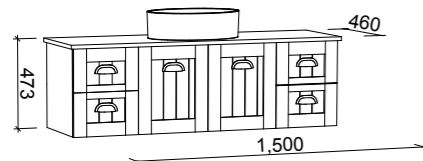

NORFOLK 1500mm SINGLE BOWL

Wall Hung

CABINET WITH	SKU	RRP
20mm SilkSurface Top with White Gloss Above Counter Ceramic Basin	NOR-V-1500-C-SSA-W	$3,442
20mm SilkSurface Top with White Gloss Ceramic Under Counter Basin	NOR-V-1500-C-SSU-W	$3,442
20mm Caesarstone Top with White Gloss Above Counter Ceramic Basin	NOR-V-1500-C-STA-W	$4,412
20mm Caesarstone Top with White Gloss Ceramic Under Counter Basin	NOR-V-1500-C-STU-W	$4,596
No Top	NOR-VCO-1500-C-X-W	$2,927

Floor Standing