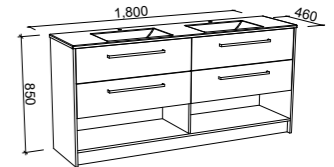

CABINET WITH	SKU	RRP
Regal Mineral Composite Top	BLT-V-1800-D-REG-F	$4,854
20mm SilkSurface Top with White Gloss Above Counter Ceramic Basin	BLT-V-1800-D-SSA-F	$5,358
20mm SilkSurface Top with White Gloss Under Counter Ceramic Basin	BLT-V-1800-D-SSU-F	$5,358
60mm SilkSurface Freedom Top with White Gloss Above Counter Ceramic Basin	BLT-V-1800-D-FRA-F	$5,854
60mm SilkSurface Freedom Top with White Gloss Under Counter Ceramic Basin	BLT-V-1800-D-FRU-F	$5,854
20mm Caesarstone Top with White Gloss Above Counter Ceramic Basin	BLT-V-1800-D-StA-F	$5,766
20mm Caesarstone Top with White Gloss Under Counter Ceramic Basin	BLT-V-1800-D-StU-F	$6,382
No Top	BLT-VCO-1800-D-X-F	$3,315

Calgary

G GOLD INCLUSIONS