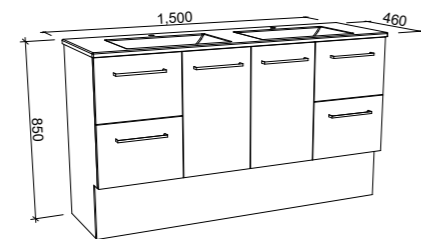

Floor Standing