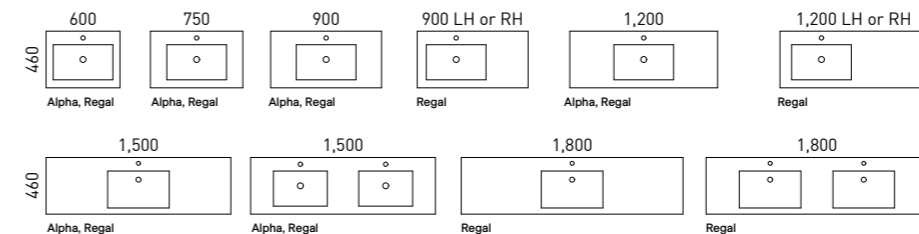

Available in wall hung, floor standing and on legs.

- Top options include:
 - 20mm integrated tops; Alpha* and Regal

[01.] Austin Vanity 900mm | AUS-V-900-C-REG-W | \$1,102 Olive Satin Cabinet with Regal Mineral Composite Top | Shown with Under Cabinet Lighting | LED-L-UNDERCAB-V | ADD \$391 | Shown with California Mirror 900mm | CAL-M-900-900 | \$646 | Shown with Eloura Mirror Tallboy | ELO-TB-450-S-G | \$1,143 | Shown with Under Cabinet Lighting | LED-L-UNDERCAB-V | ADD \$391 **[02.] Austin Vanity 750mm** | AUS-V-750-C-APH-F | \$963 White Satin Cabinet with Alpha Ceramic Top **[03.] Austin Vanity 1500mm** | AUS-V-1500-D-APH-W | \$2,204 Notoia Walnut Cabinet with Alpha Ceramic Top **[04.] Austin Vanity 1200mm** | AUS-V-1200-C-APH-W | \$1,136 Prime Oak Cabinet with Alpha Ceramic Top | Shown with Eloura Shaving Cabinet 1200mm | ELO-SC-1200-3-G | \$1,084 **Please refer to pricelist pages for all available options.**