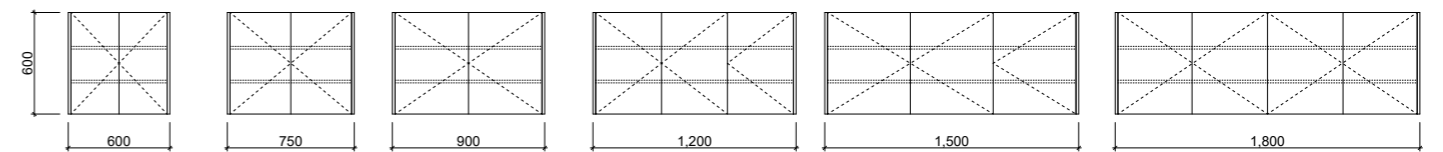

All cabinets 166mm deep.

[01.] Tiffany Shaving Cabinet 1500mm | TIF-SC-1500-3-G | $1,050 Tassie Oak Cabinet Tiffany Platinum Shaving Cabinet 1500mm | TIF-SC-1500-3-P | $1,158 [02.] Tiffany Shaving Cabinet 1800mm | TIF-SC-1800-4-G | $1,182 White Satin Cabinet | Shown with Under Shaving Cabinet Lighting | LED-L-UNDERCAB-S-L | ADD $391 Tiffany Platinum Shaving Cabinet 1800mm | TIF-SC-1800-4-P | $1,291 Please refer to pricelist pages for all available options.