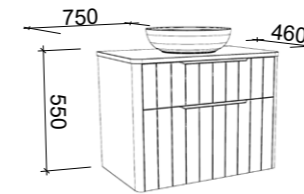

HURON 750mm

Wall Hung

CABINET WITH	SKU	RRP
20mm SilkSurface Top with White Gloss Above Counter Ceramic Basin	HUR-V-750-C-SSA-W	$1,866
No Top	HUR-VCO-750-C-X-W	$1,014

Floor Standing