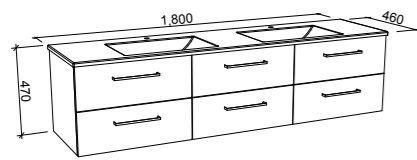

NASHVILLE 1800mm DOUBLE BOWL

Wall Hung

CABINET WITH	SKU	RRP
Regal Mineral Composite Top	NAS-V-1800-D-REG-W	\$4,471
Grand Mineral Composite Top	NAS-V-1800-D-GND-W	\$4,941
No Top	NAS-VCO-1800-D-X-W	\$2,907