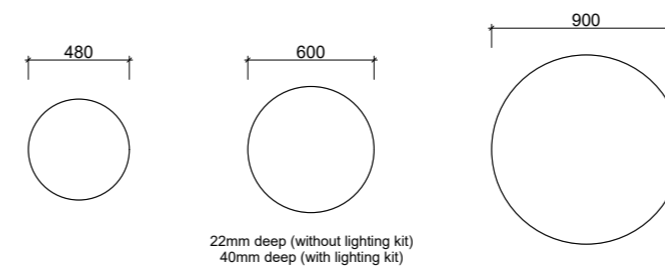

[01.] Oxford Mirror 900mm | OXF-M-900-900 | $874 [02.] Oxford Mirror 480mm | OXF-M-480-480 | $285 [03.] Oxford Mirror 600mm | OXF-M-600-600 | $547 [04.] Oxford Mirror 900mm | OXF-M-900-900 | $874 | Shown with Mirror Lighting Upgrade | LED-L-MIRROR | ADD $391 Please refer to pricelist pages for all available options.