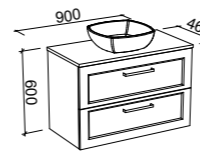

WASHINGTON 900mm

Wall Hung

CABINET WITH	SKU	RRP
Regal Mineral Composite Top	WAS-V-900-C-REG-W	$1,725
Alpha Ceramic Top	WAS-V-900-C-APH-W	$1,725
Haven Dolomite Top	WAS-V-900-C-HVN-W	$1,725
Quest Dolomite Top	WAS-V-900-C-QUE-W	$1,725
20mm SilkSurface Top with White Gloss Ceramic Above Counter Basin	WAS-V-900-C-SSA-W	$2,355
20mm SilkSurface Top with White Gloss Ceramic Under Counter Basin	WAS-V-900-C-SSU-W	$2,355
20mm Caesarstone Top with White Gloss Ceramic Above Counter Basin	WAS-V-900-C-STA-W	$2,526
20mm Caesarstone Top with White Gloss Ceramic Under Counter Basin	WAS-V-900-C-STU-W	$2,813
60mm SilkSurface Freedom Top with White Gloss Ceramic Above Counter Basin	WAS-V-900-C-FRA-W	$2,575
60mm SilkSurface Freedom Top with White Gloss Ceramic Under Counter Basin	WAS-V-900-C-FRU-W	$2,575
No Top	WAS-VCO-900-C-X-W	$1,151