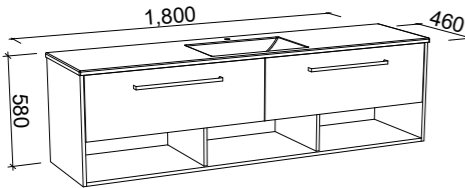

BALTIMORE 1800mm SINGLE BOWL

Wall Hung

CABINET WITH	SKU	RRP
Regal Mineral Composite Top	BLT-V-1800-C-REG-W	$3,615
20mm SilkSurface Top with White Gloss Above Counter Ceramic Basin	BLT-V-1800-C-SSA-W	$3,954
20mm SilkSurface Top with White Gloss Under Counter Ceramic Basin	BLT-V-1800-C-SSU-W	$3,954
60mm SilkSurface Freedom Top with White Gloss Above Counter Ceramic Basin	BLT-V-1800-C-FRA-W	$4,453
60mm SilkSurface Freedom Top with White Gloss Under Counter Ceramic Basin	BLT-V-1800-C-FRU-W	$4,453
20mm Caesarstone Top with White Gloss Above Counter Ceramic Basin	BLT-V-1800-C-StA-W	$4,131
20mm Caesarstone Top with White Gloss Under Counter Ceramic Basin	BLT-V-1800-C-StU-W	$4,439
No Top	BLT-VCO-1800-C-X-W	$2,224

Floor Standing