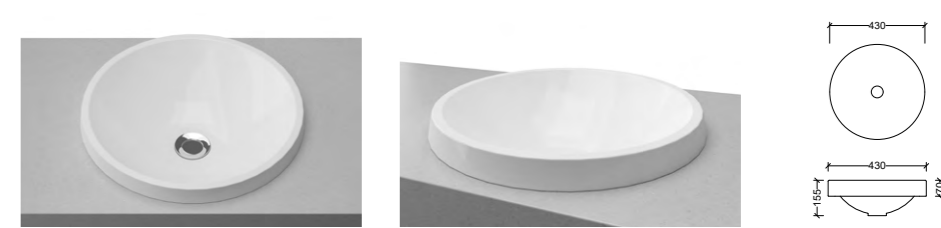

Corrida Inset White

Offset or wall mounted tapware required

WG COR-BS-430-WG-U | $364