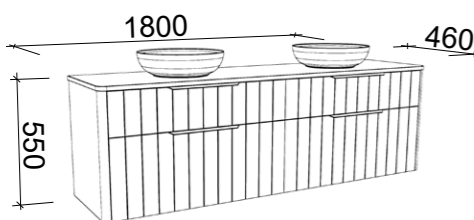

HURON 1800mm DOUBLE BOWL

Wall Hung

CABINET WITH	SKU	RRP
20mm SilkSurface Top with White Gloss Above Counter Ceramic Basin	HUR-V-1800-D-SSA-W	$3,998
No Top	HUR-VCO-1800-D-X-W	$1,979

Floor Standing