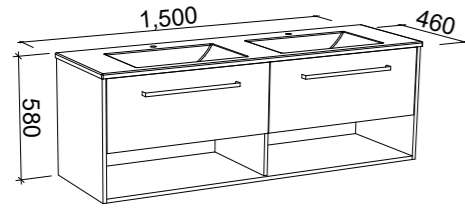

Baltimore

G GOLD INCLUSIONS

BALTIMORE 1500mm DOUBLE BOWL

Wall Hung

CABINET WITH	SKU	RRP
Alpha Ceramic Top	BLT-V-1500-D-APH-W	$3,503
Regal Mineral Composite Top	BLT-V-1500-D-REG-W	$3,390
Haven Matt Dolomite Top	BLT-V-1500-D-HVN-W	$3,390
Quest Gloss Dolomite Top	BLT-V-1500-D-QUE-W	$3,390
20mm SilkSurface Top with White Gloss Above Counter Ceramic Basin	BLT-V-1500-D-SSA-W	$3,976
20mm SilkSurface Top with White Gloss Under Counter Ceramic Basin	BLT-V-1500-D-SSU-W	$3,976
60mm SilkSurface Freedom Top with White Gloss Above Counter Ceramic Basin	BLT-V-1500-D-FRA-W	$4,415
60mm SilkSurface Freedom Top with White Gloss Under Counter Ceramic Basin	BLT-V-1500-D-FRU-W	$4,415
20mm Caesarstone Top with White Gloss Above Counter Ceramic Basin	BLT-V-1500-D-StA-W	$3,976
20mm Caesarstone Top with White Gloss Under Counter Ceramic Basin	BLT-V-1500-D-StU-W	$4,592
No Top	BLT-VCO-1500-D-X-W	$2,092

Floor Standing