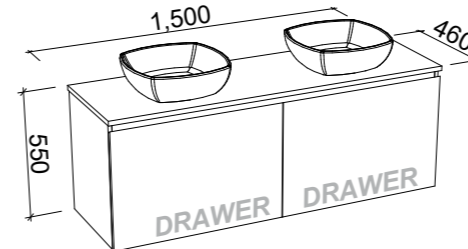

CHICAGO 1500mm DOUBLE BOWL

Wall Hung

CABINET WITH	SKU	RRP
Alpha Ceramic Top	CHI-V-1500-D-APH-W	$3,744
Haven Dolomite Top	CHI-V-1500-D-HVN-W	$3,406
Quest Dolomite Top	CHI-V-1500-D-QUE-W	$3,406
Regal Mineral Composite Top	CHI-V-1500-D-REG-W	$3,406
20mm SilkSurface Top with White Gloss Above Counter Ceramic Basin	CHI-V-1500-D-SSA-W	$3,965
20mm SilkSurface Top with White Gloss Under Counter Ceramic Basin	CHI-V-1500-D-SSU-W	$3,965
20mm Caesarstone Top with White Gloss Above Counter Ceramic Basin	CHI-V-1500-D-STA-W	$4,114
20mm Caesarstone Top with White Gloss Under Counter Ceramic Basin	CHI-V-1500-D-STU-W	$4,730
No Top	CHI-VCO-1500-D-X-W	$2,177