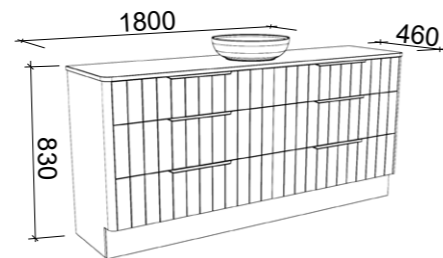

CABINET WITH	SKU	RRP
20mm SilkSurface Top with White Gloss Above Counter Ceramic Basin	HUR-V-1800-C-SSA-F	$4,287
No Top	HUR-VCO-1800-C-X-F	$2,488