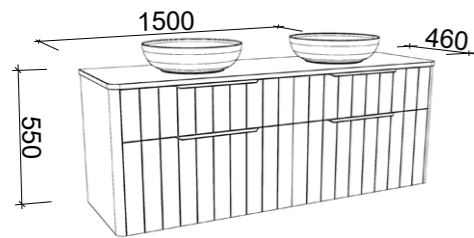

Huron

G GOLD INCLUSIONS

HURON 1500mm DOUBLE BOWL

Wall Hung

CABINET WITH	SKU	RRP
20mm SilkSurface Top with White Gloss Above Counter Ceramic Basin	HUR-V-1500-D-SSA-W	$3,756
No Top	HUR-VCO-1500-D-X-W	$1,835

Floor Standing