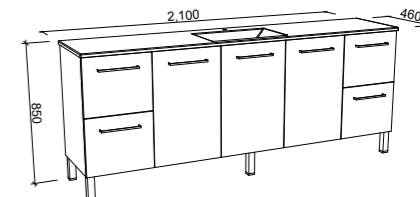

ELOURA 2100mm SINGLE BOWL

Wall Hung

Floor Standing

On Legs

CABINET WITH	SKU	RRP
Regal Mineral Composite Top	ELO-V-2100-C-REG-W	\$5,110
No Top	ELO-VCO-2100-C-X-W	\$2,712

CABINET WITH	SKU	RRP
Regal Mineral Composite Top	ELO-V-2100-C-REG-F	\$5,408
No Top	ELO-VCO-2100-C-X-F	\$3,052