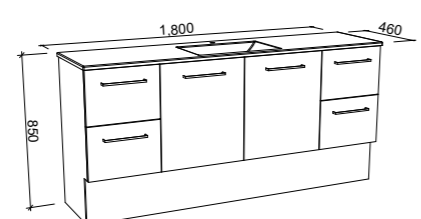

Floor Standing