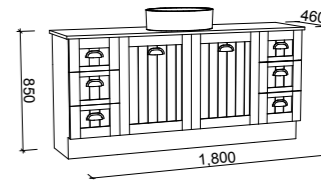

CABINET WITH	SKU	RRP
20mm SilkSurface Top with White Gloss Above Counter Ceramic Basin	NOR-V-1800-C-SSA-F	$4,141
20mm SilkSurface Top with White Gloss Ceramic Under Counter Basin	NOR-V-1800-C-SSU-F	$4,141
20mm Caesarstone Top with White Gloss Above Counter Ceramic Basin	NOR-V-1800-C-STA-F	$5,259
20mm Caesarstone Top with White Gloss Ceramic Under Counter Basin	NOR-V-1800-C-STU-F	$5,462
No Top	NOR-VCO-1800-C-X-W	$3,086