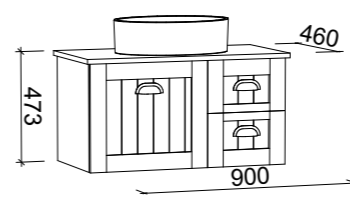

NORFOLK 900mm

Wall Hung

CABINET WITH	SKU	RRP
Alpha Ceramic Top	NOR-V-900-C-APH-W	$2,175
20mm SilkSurface Top with White Gloss Above Counter Ceramic Basin	NOR-V-900-C-SSA-W	$2,354
20mm Caesarstone Top with White Gloss Above Counter Ceramic Basin	NOR-V-900-C-STA-W	$2,613
No Top	NOR-VCO-900-C-X-W	$1,939