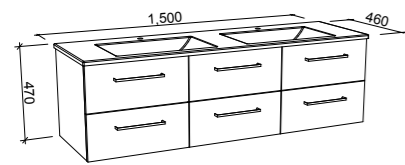

Paxton

G GOLD INCLUSIONS

PAXTON 1500mm DOUBLE BOWL

Wall Hung

CABINET WITH	SKU	RRP
Regal Mineral Composite Top	PAX-V-1500-D-REG-W	$3,487
Alpha Ceramic Top	PAX-V-1500-D-APH-W	$3,807
Haven Dolomite Top	PAX-V-1500-D-HVN-W	$3,487
Quest Dolomite Top	PAX-V-1500-D-QUE-W	$3,487
Grand Mineral Composite Top	PAX-V-1500-D-GND-W	$3,864
20mm SilkSurface Top with White Gloss Above Counter Ceramic Basin	PAX-V-1500-D-SSA-W	$4,152
No Top	PAX-VCO-1500-D-X-W	$2,207