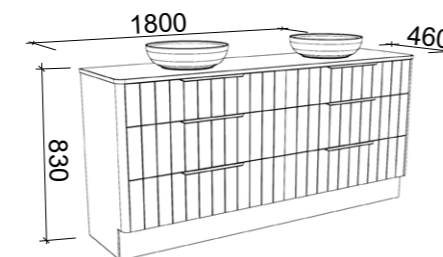

CABINET WITH	SKU	RRP
20mm SilkSurface Top with White Gloss Above Counter Ceramic Basin	HUR-V-1800-D-SSA-F	$4,535
No Top	HUR-VCO-1800-D-X-F	$2,516

London

P PLATINUM INCLUSIONS