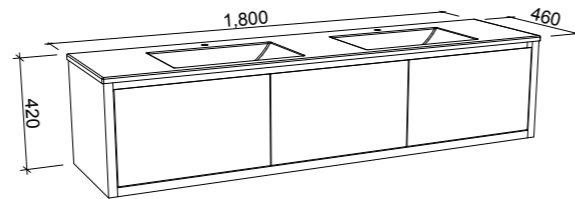

London

P PLATINUM INCLUSIONS

LONDON 1800mm SINGLE BOWL

Wall Hung

CABINET WITH	SKU	RRP
Regal Mineral Composite Top	LON-V-1800-C-REG-W	\$4,091
No Top	LON-VCO-1800-C-X-W	\$2,580

LONDON 1800mm DOUBLE BOWL

Wall Hung