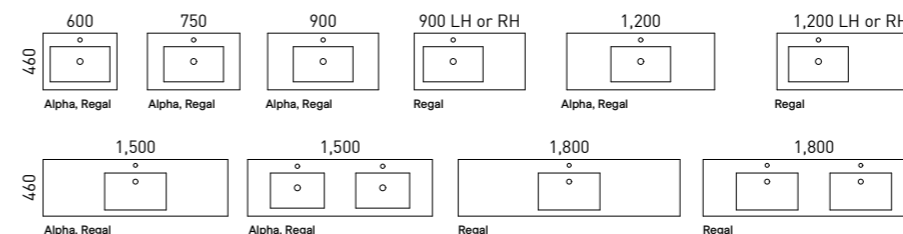

Available in wall hung, floor standing and on legs.

- Top options include:
 - 20mm integrated tops; Alpha* and Regal
- Cabinet options include:
 - Painted only

02.

03.

[01.] Austin Cambridge Vanity 1500mm | AUSC-V-1500-D-REG-F | \$2,822 Navy Blue Satin Cabinet with Regal Mineral Composite Top | Shown with Miami Mirror 1500mm | MIA-M-1500-720 | \$1,060 **[02.] Austin Cambridge Vanity 1200mm** | AUSC-V-1200-C-APH-W | \$1,519 White Satin Cabinet with Alpha Ceramic Top | Shown with Eloura Shaving Cabinet 1200mm | ELO-SC-1200-3-G | \$1,084 **[03.] Austin Cambridge Vanity 900mm** | AUSC-V-900-C-APH-W | \$1,309 Light Grey Satin Cabinet with Alpha Ceramic Top | Shown with Oxford Mirror 900mm | OXF-M-900-900 | \$874 **Please refer to pricelist pages for all available options.**