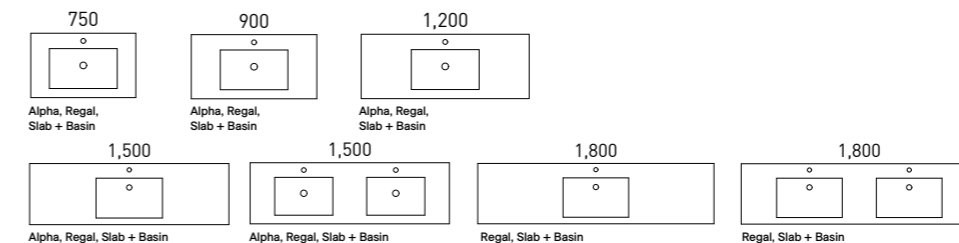

[01.] Oregon Vanity 1500mm | ORE-V-1500-D-REG-W | $2,890 Boston Oak Cabinet with Regal Mineral Composite Top | Shown with Jazz Arch Mirrors 400mm x 1000mm | JZA-M-400-1000 | $480 each **[02.] Oregon Vanity 1200mm** | ORE-V-1200-C-SSA-W | $2,584 Florentine Walnut Cabinet with Bianco Pearl SilkSurface Top and White Gloss Quill Ceramic Basin **[03.] Oregon Vanity 1800mm** | ORE-V-1800-D-SSA-W | $3,653 Palomera Oak Cabinet with Arctic White SilkSurface Top and Anthracite Allure Ceramic Basins | Shown with Basin Colour Upgrade | UPG-OPT-BASCOLOUR | ADD $144 | Shown with Under Cabinet Lighting | LED-L-UNDERCAB-V | ADD $391 **[04.] Oregon Vanity 750mm** | ORE-V-750-C-APH-W | $1,394 Classic Oak Cabinet with Alpha Ceramic Top | Shown with California Mirror 750mm | CAL-M-750-750 | $508 | Shown with Munich Mirror Tallboy | MUN-TB-450-W-G | $1,860 **Please refer to pricelist pages for all available options.**

*Selected sizes. See page 188 for Vanity Top Collection.