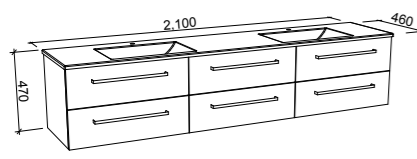

NASHVILLE 2100mm DOUBLE BOWL

Wall Hung

CABINET WITH	SKU	RRP
Regal Mineral Composite Top	NAS-V-2100-D-REG-W	$6,011
No Top	NAS-VCO-2100-D-X-W	$3,399