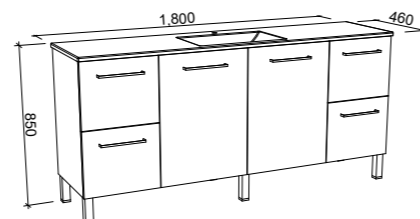

ELOURA 1800mm SINGLE BOWL

Wall Hung

Floor Standing

On Legs

CABINET WITH	SKU	RRP
Regal Mineral Composite Top	ELO-V-1800-C-REG-W	\$3,711
Grand Mineral Composite Top	ELO-V-1800-C-GND-W	\$4,056
No Top	ELO-VCO-1800-C-X-W	\$2,266