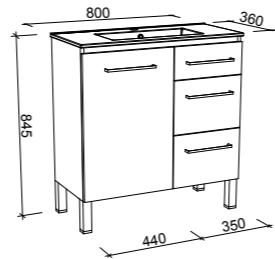

CABINET WITH	SKU	RRP
Urban Ceramic Top	FLYE-V-800-C-URB-L	$1,367
No Top	FLYE-VCO-800-C-X-L	$1,120