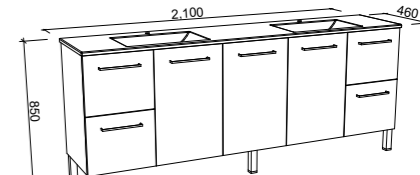

CABINET WITH	SKU	RRP
Regal Mineral Composite Top	ELO-V-2100-C-REG-L	\$5,378
No Top	ELO-VCO-2100-C-X-L	\$3,018

ELOURA 2100mm DOUBLE BOWL

Wall Hung

Floor Standing

On Legs

CABINET WITH	SKU	RRP
Regal Mineral Composite Top	ELO-V-2100-D-REG-W	\$5,391
No Top	ELO-VCO-2100-D-X-W	\$2,756