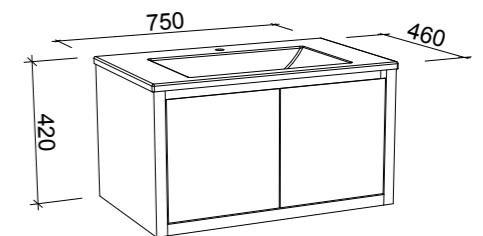

LONDON 750mm

Wall Hung

CABINET WITH	SKU	RRP
Regal Mineral Composite Top	LON-V-750-C-REG-W	$1,998
Alpha Ceramic Top	LON-V-750-C-APH-W	$1,998
Haven Dolomite Top	LON-V-750-C-HVN-W	$1,998
Quest Dolomite Top	LON-V-750-C-QUE-W	$1,998
No Top	LON-VCO-750-C-X-W	$1,441