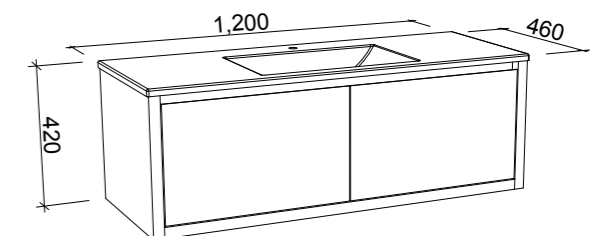

LONDON 1200mm

Wall Hung

CABINET WITH	SKU	RRP
Regal Mineral Composite Top	LON-V-1200-C-REG-W	$2,712
Alpha Ceramic Top	LON-V-1200-C-APH-W	$2,712
Haven Dolomite Top	LON-V-1200-C-HVN-W	$2,712
Quest Dolomite Top	LON-V-1200-C-QUE-W	$2,712
No Top	LON-VCO-1200-C-X-W	$1,983