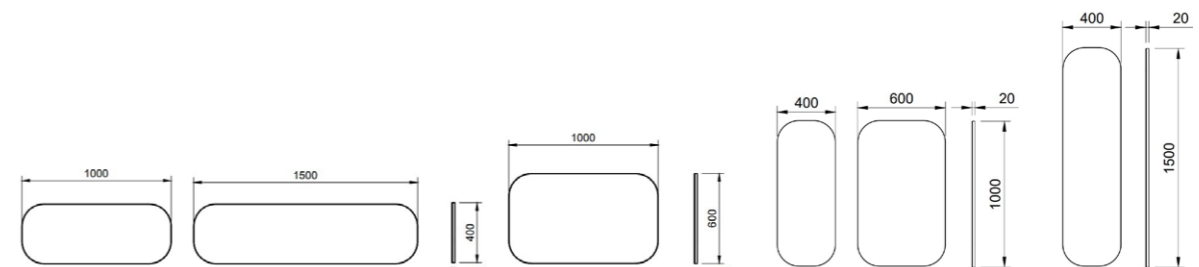

[01.] Jazz Arch Mirror 600mm x 1000mm | JZA-M-600-1000 | $674 each [02.] Jazz Arch Mirror 1000mm x 600mm | JZA-M-1000-600 | $674 [03.] Jazz Arch Mirror 600mm x 1000mm | JZA-M-600-1000 | $674 [04.] Jazz Arch Mirror 400mm x 1000mm | JZA-M-400-1000 | $480 Please refer to pricelist pages for all available options.