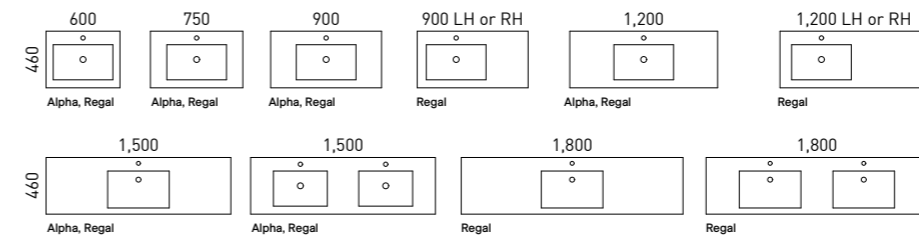

Available in wall hung, floor standing and on legs.

- Top options include:
 - 20mm integrated tops - Alpha* and Regal

02.

03.

[01.] Panama Vanity 1800mm | PAN-V-1800-D-REG-W | \$3,977 Light Grey Satin Cabinet with Regal Mineral Composite Top | Shown with Tiffany Shaving Cabinet 1800mm | TIF-SC-1800-4-G | \$1,182 **[02.] Panama Vanity 1200mm** | PAN-V-1200-C-APH-W | \$2,385 Prime Oak Cabinet with Alpha Ceramic Top | Shown with Eloura Shaving Cabinet 1200mm | ELO-SC-1200-3-G | \$1,084 **[03.] Panama Vanity 750mm** | PAN-V-750-C-REG-W | \$1,943 White Satin Cabinet with Regal Mineral Composite Top | Shown with Texas Shaving Cabinet 750mm | TEX-SC-750-D-G | \$956 **Please refer to pricelist pages for all available options.**