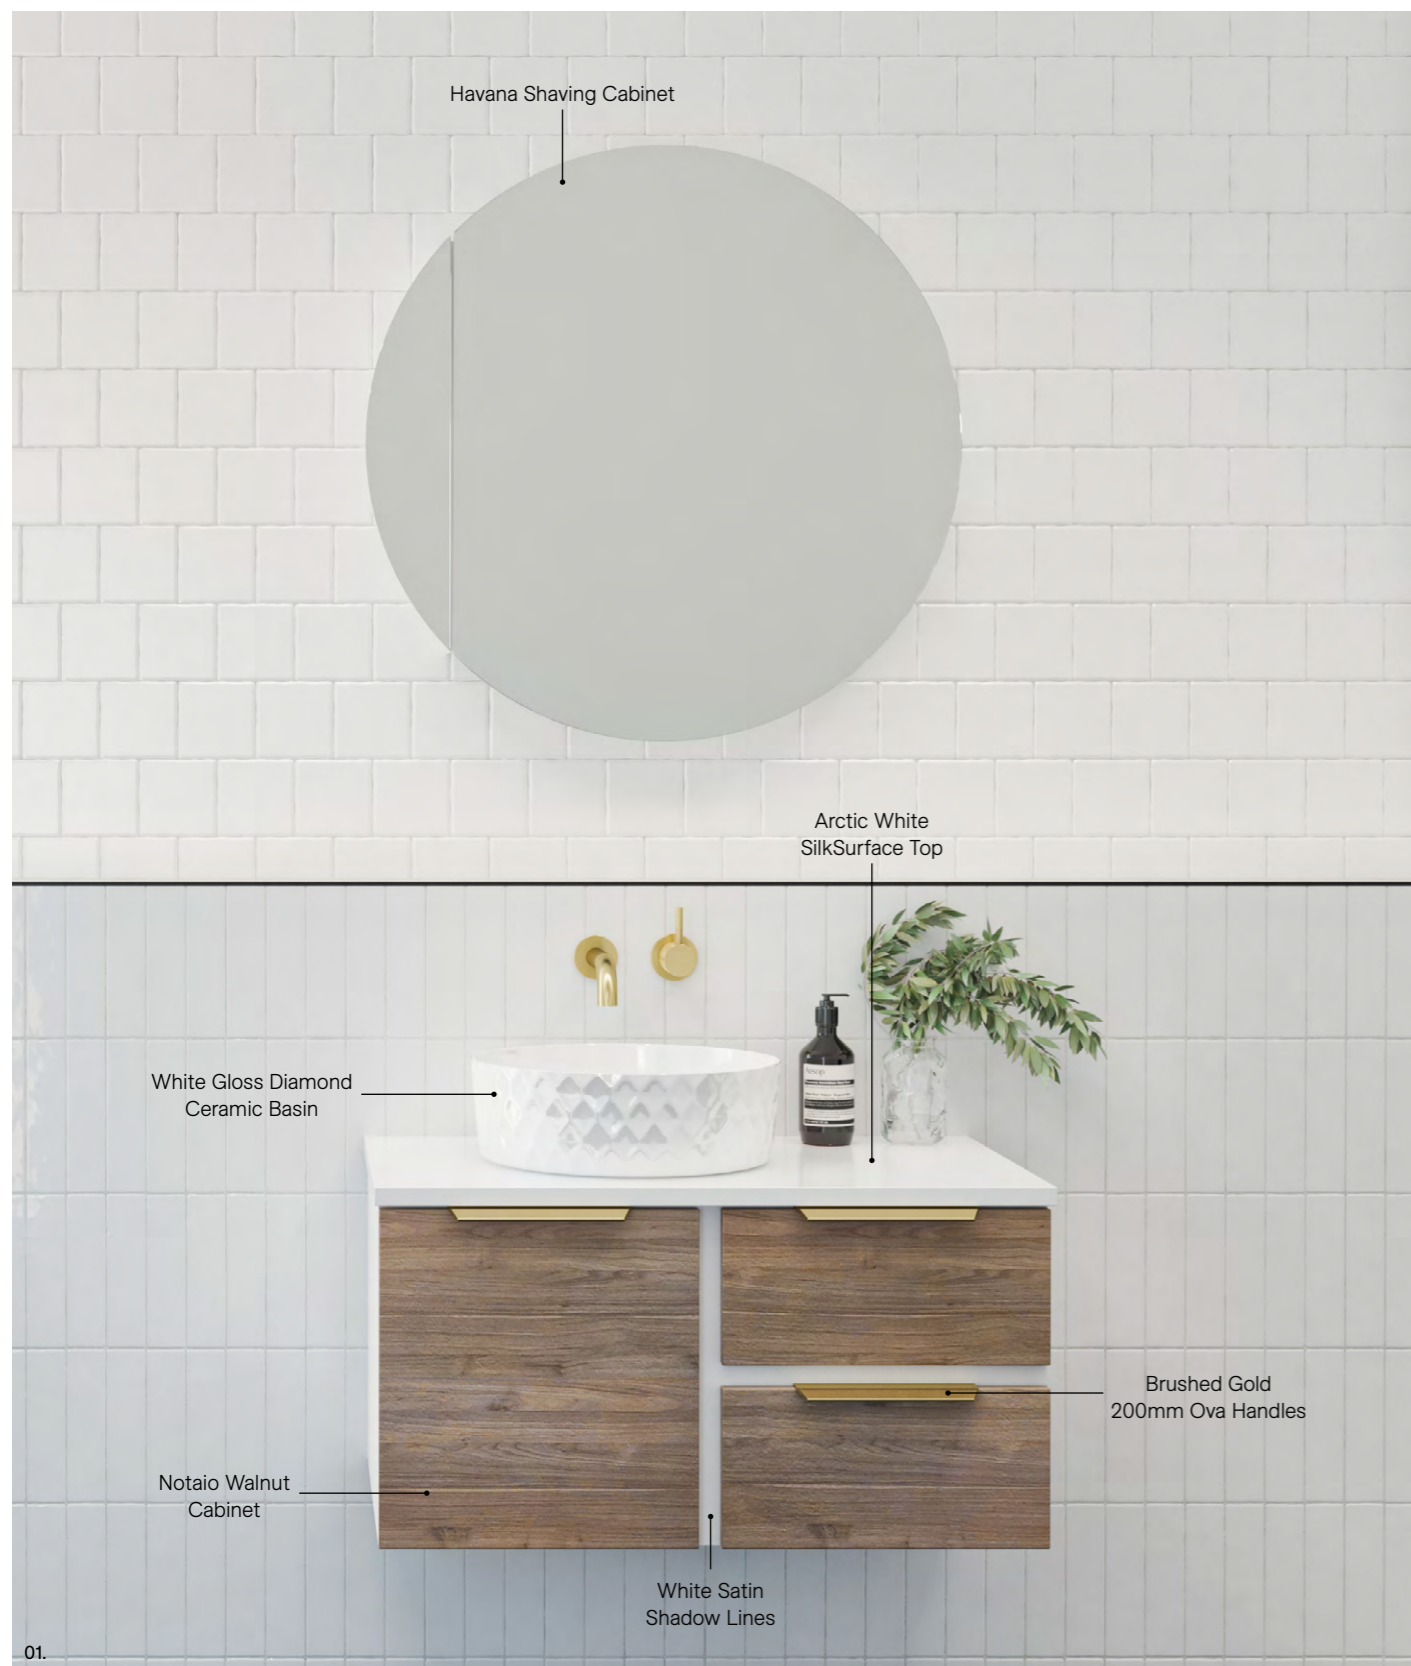

London

P PLATINUM INCLUSIONS

The London vanity is a perfect addition to your contemporary bathroom with its 16mm surround. You can even mix and match between our paint and woodgrain finishes to create a stunning two-toned effect. With deep drawers, the vanity provides ample storage for your bathroom essentials.

Available in wall hung.

- Top options include:
 - 20mm integrated tops - Alpha*, Regal, Haven* and Quest*

[01.] London Vanity 1500mm | LON-V-1500-D-REG-W | \$3,688 White Gloss Cabinet with Regal Mineral Composite Top | Shown with Halifax Mirror 1500mm | HAL-M-1500-720 | \$1,135 **[02.] London Vanity 1200mm** | LON-V-1200-C-REG-W | \$2,712 White Gloss Cabinet with Prime Oak Sides and Regal Mineral Composite Top **[03.] London Vanity 750mm** | LON-V-750-C-REG-W | \$1,998 Antico Oak Cabinet with Regal Mineral Composite Top **[04.] London Vanity 900mm** | LON-V-900-C-REG-W | \$2,225 White Satin Cabinet with Estella Oak Sides and Regal Mineral Composite Top | Shown with Tiffany Shaving Cabinet 900mm | TIF-SC-900-D-G | \$675 **Please refer to pricelist pages for all available options.**

*Selected sizes. See page 188 for Vanity Top Collection.

Memphis

P PLATINUM INCLUSIONS

Introducing the Memphis vanity - a sleek and modern addition to your bathroom. With its recessed fingerpull handles, you can create painted shadow lines that add depth and contrast. Plus, you'll never run out of space for your bathroom essentials with its storage options.