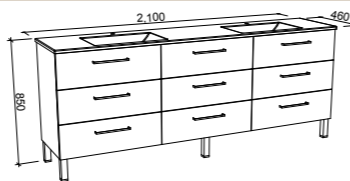

On Legs

CABINET WITH	SKU	RRP
Regal Mineral Composite Top	NAS-V-2100-D-REG-L	$6,922
No Top	NAS-VCO-2100-D-X-L	$4,345