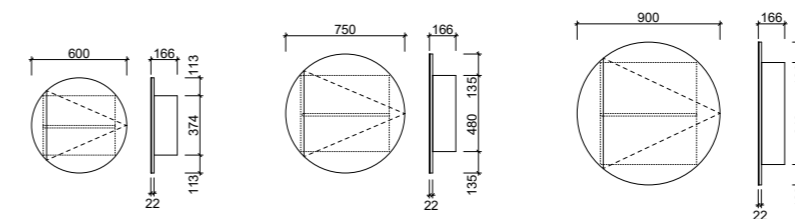

[01.] Havana Shaving Cabinet 900mm | HAV-SC-900-S-G | $1,043 Tassie Oak Cabinet Havana Platinum Shaving Cabinet 900mm | HAV-SC-900-S-P | $1,111 [02.] Havana Shaving Cabinet 750mm | HAV-SC-750-S-G | $950 White Satin Cabinet | Shown with door open Havana Platinum Shaving Cabinet 750mm | HAV-SC-750-S-P | $1,019 [03.] Havana Shaving Cabinet 900mm | HAV-SC-900-S-G | $1,043 White Satin Cabinet Havana Platinum Shaving Cabinet 900mm | HAV-SC-900-S-P | $1,111 [04.] Havana Platinum Shaving Cabinet 750mm | HAV-SC-750-S-P | $1,019 White Satin Cabinet | Shown with door open Please refer to pricelist pages for all available options.