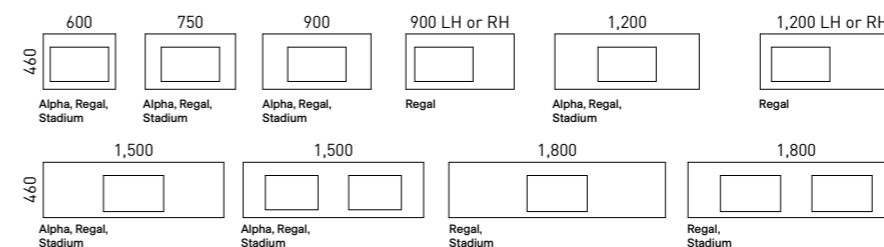

Available in wall hung, floor standing and on legs.

- Top options include:
 - 20mm integrated tops; Alpha*, Regal and Stadium

[01.] Austin Cambridge Vanity 1500mm | AUSP-V-1500-D-STD-W | \$3,128 Tassie Oak Cabinet with Stadium Mineral Composite Top | Shown with Church Shaving Cabinets 600mm | CHU-SC-600-D-G | \$1,052 each **[02.] Austin Cambridge Vanity 900mm** | AUSP-V-900-C-REG-W | \$1,602 Elegant Oak Cabinet with Regal Mineral Composite Top **[03.] Austin Cambridge Vanity 1200mm** | AUSP-V-1200-C-STD-F | \$1,999 Light Grey Satin Cabinet with Stadium Mineral Composite Top **[04.] Austin Cambridge Vanity 600mm** | AUSP-V-600-C-APH-F | \$1,542 White Satin Cabinet with Alpha Ceramic Top | Shown with Jazz Arch Shaving Cabinet 400mm | JZA-SC-400-S-G | \$912 **Please refer to pricelist pages for all available options.**