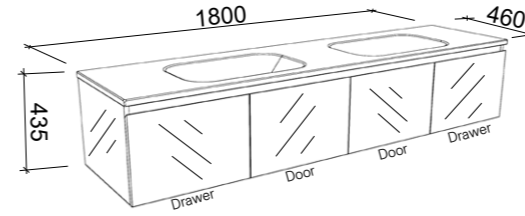

OREGON 1800mm DOUBLE BOWL

Wall Hung

CABINET WITH	SKU	RRP
Regal Mineral Composite Top	ORE-V-1800-D-REG-W	$3,306
20mm SilkSurface Top with White Gloss Above Counter Ceramic Basin	ORE-V-1800-D-SSA-W	$3,653
20mm SilkSurface Top with White Gloss Under Counter Ceramic Basin	ORE-V-1800-D-SSU-W	$3,653
No Top	ORE-VCO-1800-D-X-W	$1,634

Panama

P PLATINUM INCLUSIONS

PANAMA 600mm

Wall Hung

CABINET WITH	SKU	RRP
Alpha Ceramic Top	PAN-V-600-C-APH-W	$1,667
Regal Mineral Composite Top	PAN-V-600-C-REG-W	$1,726
No Top	PAN-VCO-600-C-X-W	$1,608

Floor Standing