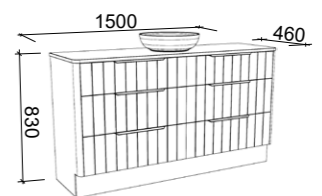

CABINET WITH	SKU	RRP
20mm SilkSurface Top with White Gloss Above Counter Ceramic Basin	HUR-V-1500-C-SSA-F	$3,987
No Top	HUR-VCO-1500-C-X-F	$2,286