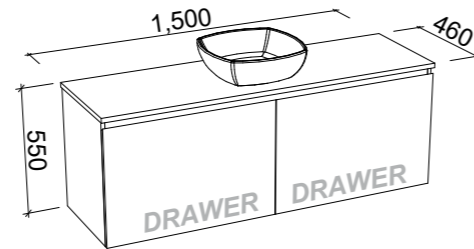

CHICAGO 1500mm SINGLE BOWL

Wall Hung

CABINET WITH	SKU	RRP
Alpha Ceramic Top	CHI-V-1500-C-APH-W	$3,866
Haven Dolomite Top	CHI-V-1500-C-HVN-W	$2,972
Quest Dolomite Top	CHI-V-1500-C-QUE-W	$2,972
Regal Mineral Composite Top	CHI-V-1500-C-REG-W	$2,972
20mm SilkSurface Top with White Gloss Above Counter Ceramic Basin	CHI-V-1500-C-SSA-W	$3,517
20mm SilkSurface Top with White Gloss Under Counter Ceramic Basin	CHI-V-1500-C-SSU-W	$3,517
20mm Caesarstone Top with White Gloss Above Counter Ceramic Basin	CHI-V-1500-C-STA-W	$3,642
20mm Caesarstone Top with White Gloss Under Counter Ceramic Basin	CHI-V-1500-C-STU-W	$3,950
No Top	CHI-VCO-1500-C-X-W	$1,946

Chicago

P PLATINUM INCLUSIONS