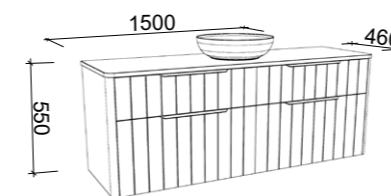

HURON 1500mm SINGLE BOWL

Wall Hung

CABINET WITH	SKU	RRP
20mm SilkSurface Top with White Gloss Above Counter Ceramic Basin	HUR-V-1500-C-SSA-W	$3,526
No Top	HUR-VCO-1500-C-X-W	$1,825

Floor Standing