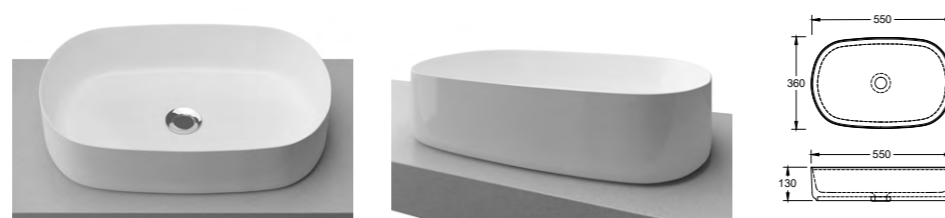

Myrtle White

WG MYR-BS-550-WG-S | $220

WM MYR-BS-550-WM-U | $364