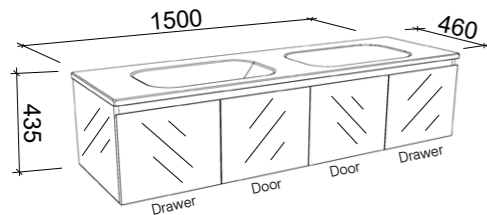

OREGON 1500mm DOUBLE BOWL

Wall Hung

CABINET WITH	SKU	RRP
Alpha Ceramic Top	ORE-V-1500-D-APH-W	$3,001
Regal Mineral Composite Top	ORE-V-1500-D-REG-W	$2,890
20mm SilkSurface Top with White Gloss Above Counter Ceramic Basin	ORE-V-1500-D-SSA-W	$3,459
20mm SilkSurface Top with White Gloss Under Counter Ceramic Basin	ORE-V-1500-D-SSU-W	$3,459
No Top	ORE-VCO-1500-D-X-W	$1,538