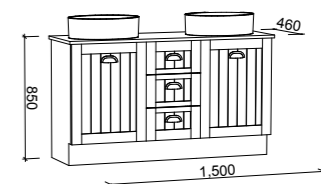

CABINET WITH	SKU	RRP
20mm SilkSurface Top with White Gloss Above Counter Ceramic Basin	NOR-V-1500-D-SSA-F	$3,845
20mm SilkSurface Top with White Gloss Ceramic Under Counter Basin	NOR-V-1500-D-SSU-F	$3,845
20mm Caesarstone Top with White Gloss Above Counter Ceramic Basin	NOR-V-1500-D-STA-F	$4,721
20mm Caesarstone Top with White Gloss Ceramic Under Counter Basin	NOR-V-1500-D-STU-F	$5,332
No Top	NOR-VCO-1500-D-X-F	$3,187