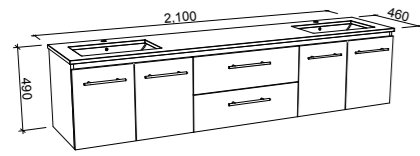

Houston

G GOLD INCLUSIONS

HOUSTON 2100mm DOUBLE BOWL

Wall Hung

Floor Standing