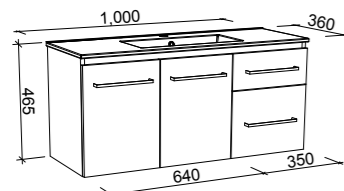

FLYNN ENSUITE 1000mm

Wall Hung

CABINET WITH	SKU	RRP
Urban Ceramic Top	FLYE-V-1000-C-URB-W	$1,181
No Top	FLYE-VCO-1000-C-X-W	$961

Floor Standing