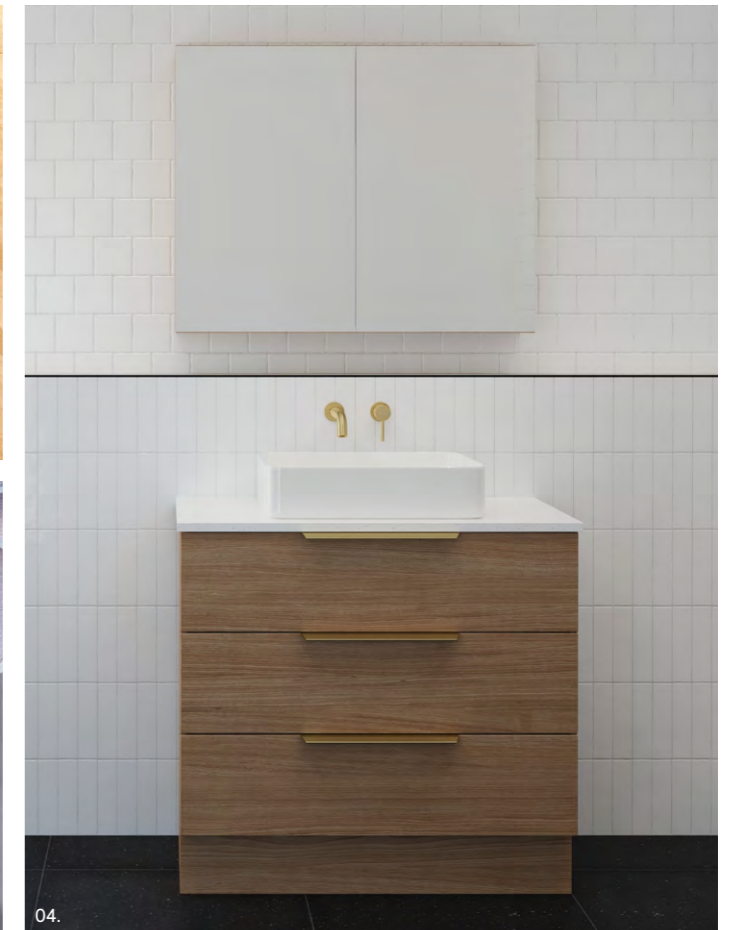

[01.] Paxton Vanity 900mm | PAX-V-900-C-HVN-W | $1,790 Olive Satin Cabinet with Haven Matt Dolomite Top | Shown with Under Cabinet Lighting | LED-L-UNDERCAB-V | ADD $391 | Shown with Church Shaving Cabinet 600mm | CHU-SC-600-D-G | $1,052 | Shown with Under Shaving Cabinet Lighting | LED-L-UNDERCAB-S-L | ADD $391 **[02.] Paxton Vanity 1200mm** | PAX-V-1200-C-SSA-W | $2,958 Tassie Oak Cabinet with Carrara SilkSurface Top and White Gloss Allure Ceramic Basin | Shown with Under Cabinet Lighting | LED-L-UNDERCAB-V | ADD $391 **[03.] Paxton Vanity 1050mm** | PAX-V-1050-C-REG-W | $2,059 White Satin Cabinet with Regal Mineral Composite Top **[04.] Paxton Vanity 900mm** | PAX-V-900-C-SSA-F | $2,861 Classic Oak Cabinet with Star Dust SilkSurface Top and White Gloss Enchant Ceramic Basin | Shown with Eloura Shaving Cabinet 900mm | ELO-SC-900-D-G | $815 **Please refer to pricelist pages for all available options.**

*Selected sizes. See page 188 for Vanity Top Collection.