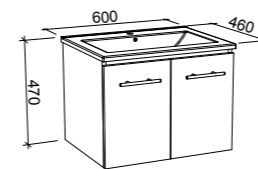

PANAMA 600mm

Wall Hung

CABINET WITH	SKU	RRP
Alpha Ceramic Top	PAN-V-600-C-APH-W	$1,667
Regal Mineral Composite Top	PAN-V-600-C-REG-W	$1,726
No Top	PAN-VCO-600-C-X-W	$1,608

Floor Standing