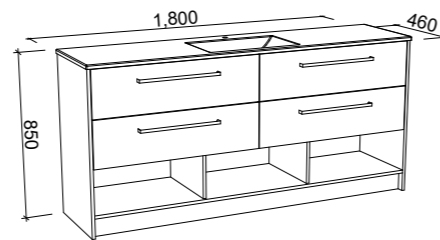

CABINET WITH	SKU	RRP
Regal Mineral Composite Top	BLT-V-1800-C-REG-F	$4,567
20mm SilkSurface Top with White Gloss Above Counter Ceramic Basin	BLT-V-1800-C-SSA-F	$4,905
20mm SilkSurface Top with White Gloss Under Counter Ceramic Basin	BLT-V-1800-C-SSU-F	$4,905
60mm SilkSurface Freedom Top with White Gloss Above Counter Ceramic Basin	BLT-V-1800-C-FRA-F	$5,404
60mm SilkSurface Freedom Top with White Gloss Under Counter Ceramic Basin	BLT-V-1800-C-FRU-F	$5,404
20mm Caesarstone Top with White Gloss Above Counter Ceramic Basin	BLT-V-1800-C-StA-F	$5,135
20mm Caesarstone Top with White Gloss Under Counter Ceramic Basin	BLT-V-1800-C-StU-F	$5,443
No Top	BLT-VCO-1800-C-X-F	$3,224

Baltimore

G GOLD INCLUSIONS