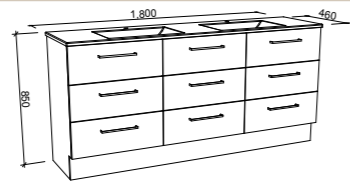

Floor Standing

CABINET WITH	SKU	RRP
Regal Mineral Composite Top	NAS-V-1800-D-REG-F	$5,224
Grand Mineral Composite Top	NAS-V-1800-D-GND-F	$5,679
No Top	NAS-VCO-1800-D-X-F	$3,675