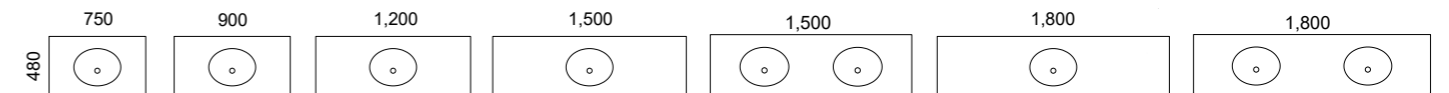

[01.] Huron Vanity 1500mm | HUR-V-1500-D-SSA-W | $3,756 Steel Grey Satin Cabinet with Arctic White SilkSurface Top and Black Matt Radius Inset Ceramic Basins | Shown with Basin Colour Upgrade | UPG-OPT-BASCOLOUR | ADD $144 | Shown with Under Cabinet Lighting | LED-L-UNDERCAB-V | ADD $391 | Shown with Portland Mirrors 630mm | POR-M-630-630 | $754 each | Shown with Mirror Lighting Upgrade | LED-L-MIRROR | ADD $391 each **[02.] Huron Vanity 750mm** | HUR-V-750-C-SSA-W | $1,866 Dulux Owl Wing Custom Paint Cabinet with Blanca Granite SilkSurface Top and White Matt Allure Ceramic Basin | Shown with Special Paint Colour Upgrade | COL-OPT-SPC | ADD $231 | Shown with Basin Colour Upgrade | UPG-OPT-BASCOLOUR | ADD $144 **[03.] Huron Vanity 1800mm** | HUR-V-1800-D-SSA-W | $3,998 Emerald Green Satin Cabinet with Lapis Salt SilkSurface Top and White Gloss Jupiter Ceramic Basins **[04.] Huron Vanity 1200mm** | HUR-V-1200-C-SSA-F | $2,914 White Satin Cabinet with Stratiss SilkSurface Top and White Gloss Allure Ceramic Basin | Shown with Tiffany Shaving Cabinet 1200mm | TIF-SC-1200-3-G | $934 **Please refer to pricelist pages for all available options.**