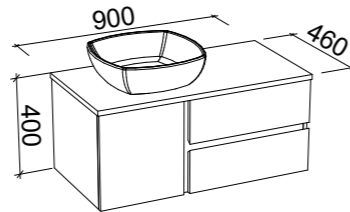

MEMPHIS 900mm

Wall Hung

CABINET WITH	SKU	RRP
20mm SilkSurface Top with White Gloss Ceramic Above Counter Basin Left-hand Offset	MEM-V-900-L-SSA-W	$2,782
20mm Caesarstone Top with White Gloss Ceramic Above Counter Basin Left-hand Offset	MEM-V-900-L-STA-W	$2,935
No Top Left-hand Offset	MEM-VCO-900-L-X-W	$1,665

NOTE: Right-hand offset also available. Order by replacing -L- with -R- in the relevant SKU.