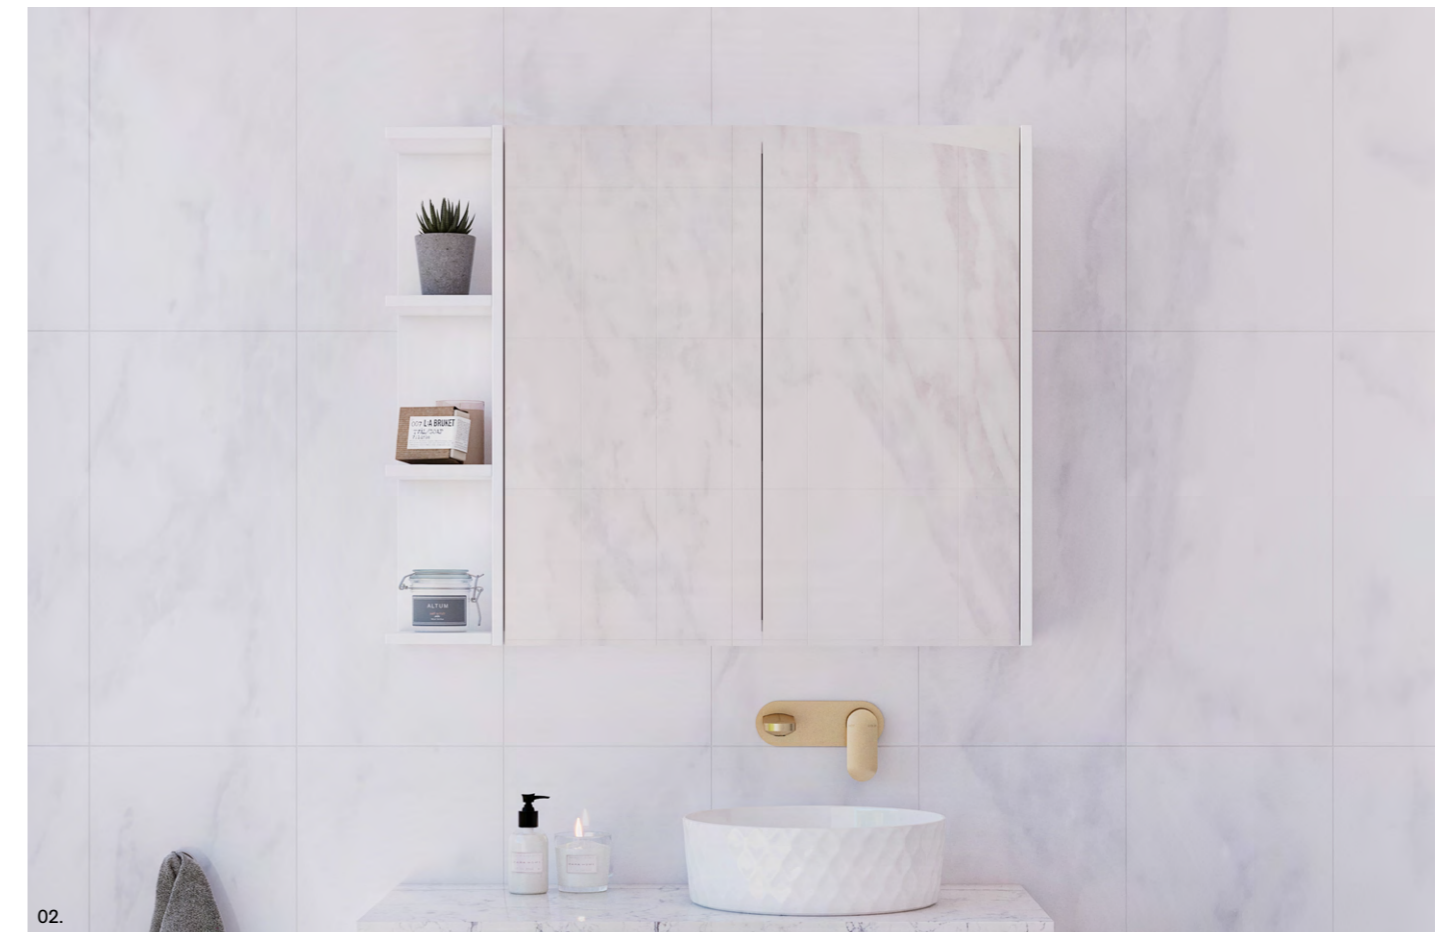

Unleash your interior design potential with the versatile New York shaver. This sophisticated piece features exterior display shelves at one end, offering a beautiful space to showcase your favourite decor. To accommodate your bathroom layout, the shelves can be fully reversed (unless ordered with lighting or powerpoint).

- Upgrade to Platinum option with Luxe Graphite interior and glass internal shelves to match Platinum vanities
- Semi-recessed option available upon request (additional charges apply)
- Optional under cabinet lighting available (additional charges apply)