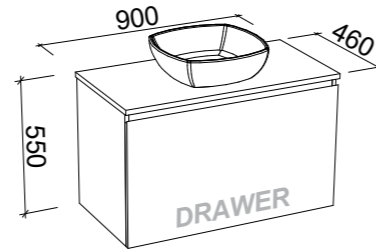

CHICAGO 900mm

Wall Hung

CABINET WITH	SKU	RRP
Alpha Ceramic Top	CHI-V-900-C-APH-W	$2,003
Haven Dolomite Top	CHI-V-900-C-HVN-W	$2,003
Quest Dolomite Top	CHI-V-900-C-QUE-W	$2,003
Regal Mineral Composite Top	CHI-V-900-C-REG-W	$2,003
20mm SilkSurface Top with White Gloss Above Counter Ceramic Basin	CHI-V-900-C-SSA-W	$2,625
20mm SilkSurface Top with White Gloss Under Counter Ceramic Basin	CHI-V-900-C-SSU-W	$2,625
20mm Caesarstone Top with White Gloss Above Counter Ceramic Basin	CHI-V-900-C-STA-W	$2,778
20mm Caesarstone Top with White Gloss Under Counter Ceramic Basin	CHI-V-900-C-STU-W	$2,965
No Top	CHI-VCO-900-C-X-W	$1,499