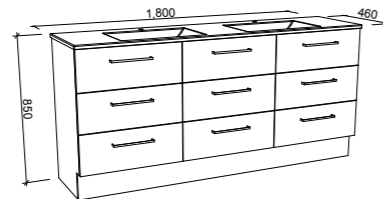

Floor Standing

CABINET WITH	SKU	RRP
Regal Mineral Composite Top	PAX-V-1800-D-REG-F	$4,792
Grand Mineral Composite Top	PAX-V-1800-D-GND-F	$5,246
20mm SilkSurface Top with White Gloss Above Counter Ceramic Basin	PAX-V-1800-D-SSA-F	$5,294
No Top	PAX-VCO-1800-D-X-F	$3,242