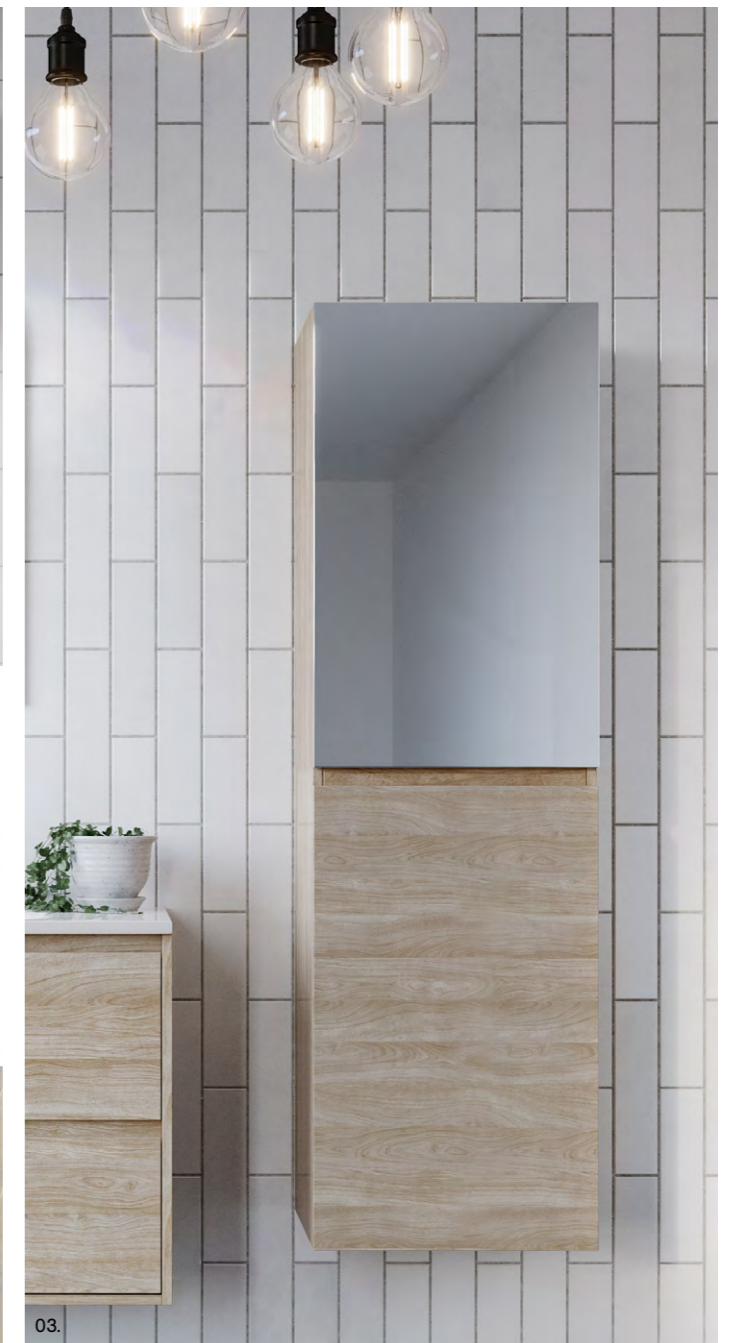

Lincoln Tallboy

The Lincoln tallboy is a master of disguise with its tilt-out removable laundry basket, making it easy to keep your dirty clothes out of sight. The customisable height and optional mirror

front makes this a practical and stylish winner. Available in wall hung, floor standing and on legs.

[01.] **Lincoln Tallboy** | LIN-TB-450-W-G | $1,643 Rural Oak Cabinet **Lincoln Platinum Tallboy** | LIN-TB-450-W-P | $1,873 [02.] Close-up showing tilt-out removable laundry basket [03.] **Lincoln Tallboy** | LINM-TB-450-W-G | $1,643 Rural Oak Cabinet with Mirror Front **Lincoln Platinum Tallboy** | LINM-TB-450-W-P | $1,873 **Please refer to pricelist pages for all available options.**