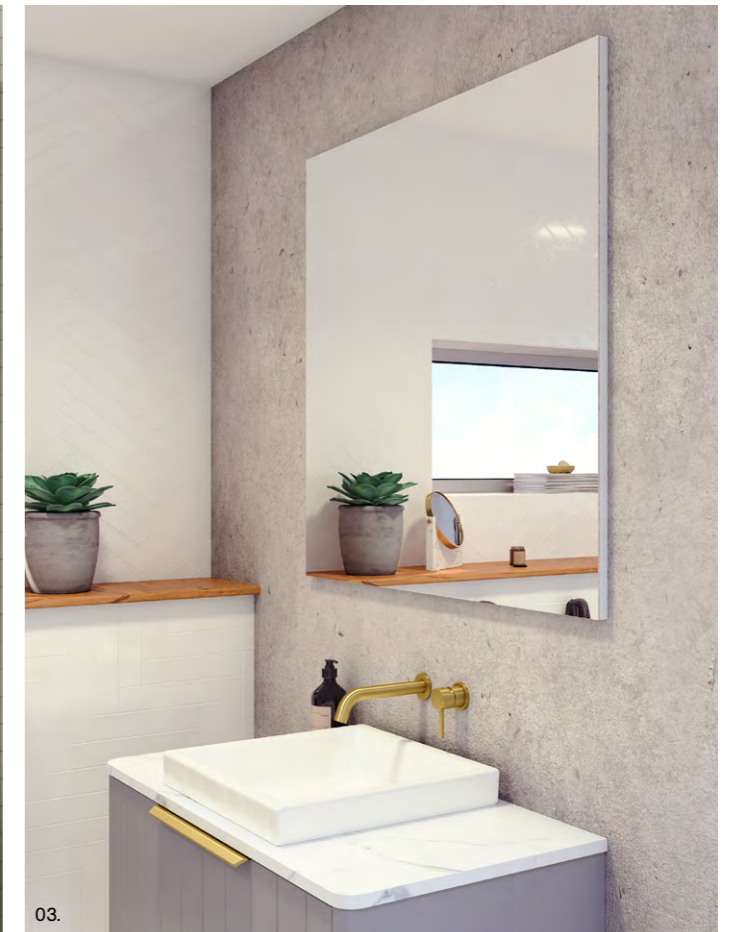

[01.] California Mirror 900mm | CAL-M-900-900 | $646 [02.] California Mirror 900mm | CAL-M-900-900 | $646 [03.] California Mirror 900mm | CAL-M-900-900 | $646
Please refer to pricelist pages for all available options.