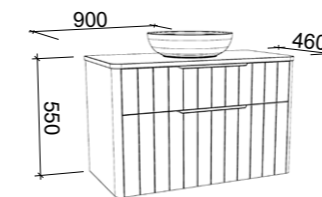

HURON 900mm

Wall Hung

CABINET WITH	SKU	RRP
20mm SilkSurface Top with White Gloss Above Counter Ceramic Basin	HUR-V-900-C-SSA-W	$2,339
No Top	HUR-VCO-900-C-X-W	$1,159

Floor Standing