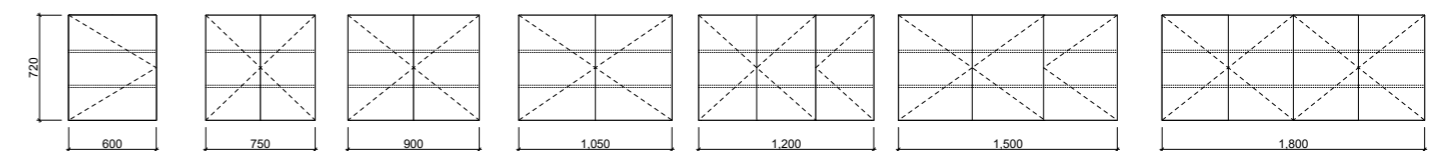

02.

All cabinets 166mm deep. 1500mm available with 3 or 4 doors.

[01.] Eloura Shaving Cabinet 900mm | ELO-SC-900-D-G | $815 Classic Oak Cabinet Eloura Platinum Shaving Cabinet 900mm | ELO-SC-900-D-P | $933 [02.] Eloura Shaving Cabinet 1800mm | ELO-SC-1800-4-G | $1,449 Palomera Oak Cabinet | Shown with Under Shaving Cabinet Lighting | LED-L-UNDERCAB-S-L | ADD $391 Eloura Platinum Shaving Cabinet 1800mm | ELO-SC-1800-4-P | $1,568 Please refer to pricelist pages for all available options.