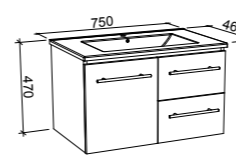

CALGARY 750mm

Wall Hung

CABINET WITH	SKU	RRP
Alpha Ceramic Top	CLG-V-750-C-APH-W	$1,439
Regal Mineral Composite Top	CLG-V-750-C-REG-W	$1,510
No Top	CLG-VCO-750-C-X-W	$1,365

Floor Standing