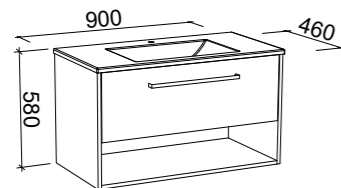

BALTIMORE 900mm

Wall Hung

CABINET WITH	SKU	RRP
Alpha Ceramic Top	BLT-V-900-C-APH-W	$1,806
Regal Mineral Composite Top	BLT-V-900-C-REG-W	$1,806
Haven Matt Dolomite Top	BLT-V-900-C-HVN-W	$1,806
Quest Gloss Dolomite Top	BLT-V-900-C-QUE-W	$1,806
20mm SilkSurface Top with White Gloss Above Counter Ceramic Basin	BLT-V-900-C-SSA-W	$2,457
20mm SilkSurface Top with White Gloss Under Counter Ceramic Basin	BLT-V-900-C-SSU-W	$2,457
60mm SilkSurface Freedom Top with White Gloss Above Counter Ceramic Basin	BLT-V-900-C-FRA-W	$2,676
60mm SilkSurface Freedom Top with White Gloss Under Counter Ceramic Basin	BLT-V-900-C-FRU-W	$2,676
20mm Caesarstone Top with White Gloss Above Counter Ceramic Basin	BLT-V-900-C-STA-W	$2,616
20mm Caesarstone Top with White Gloss Under Counter Ceramic Basin	BLT-V-900-C-STU-W	$2,925
No Top	BLT-VCO-900-C-X-W	$1,260

Floor Standing