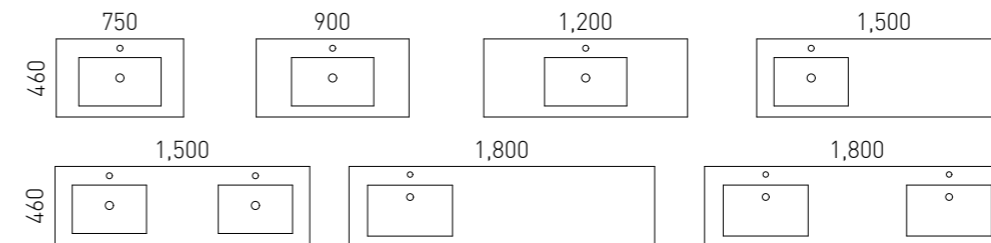

[01.] Washington Vanity 1800mm | WAS-V-1800-D-STA-W | $4,816 White Satin Cabinet with White Attica Caesarstone Top and White Gloss Radius Inset Ceramic Basins | Shown with Texas Shaving Cabinet 1800mm | TEX-SC-1800-4-G | $1,455 **[02.] Washington Vanity 1200mm** | WAS-V-1200-C-SSU-F | $2,712 Dark Grey Satin Cabinet with Carrara SilkSurface Top and White Gloss Rectangle Under Counter Ceramic Basin **[03.] Washington Vanity 900mm** | WAS-V-900-C-APH-W | $1,725 Black Satin Cabinet with Alpha Ceramic Top **[04.] Washington Vanity 1500mm** | WAS-V-1500-D-SSA-W | $3,662 White Satin Cabinet with Arctic White SilkSurface Top and White Gloss Allure Ceramic Basins | Shown with Halifax Mirror 1500mm | HAL-M-1500-720 | $1,135 **Please refer to pricelist pages for all available options.**

*Selected sizes. See page 188 for Vanity Top Collection.