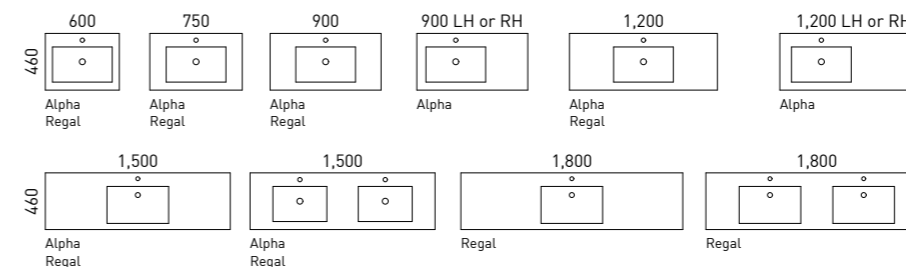

*Selected sizes. See page 188 for Vanity Top Collection.

Calgary

G GOLD INCLUSIONS

Discover the Calgary vanity - a captivating blend of classic design and modern practicality. Its tasteful fusion of doors and drawers offers both elegance and storage, while the integrated top options provide seamless visual appeal.

Available in wall hung, floor standing and on legs.

- Top options include:
 - 20mm integrated tops - Alpha* and Regal

[01.] Calgary Vanity 600mm | CLG-V-600-C-APH-W | \$1,234 Emerald Green Satin Cabinet with Alpha Ceramic Top | Shown with Under Cabinet Lighting | LED-L-UNDERCAB-V | ADD \$391 | Shown with Eloura Shaving Cabinet 600mm | ELO-SC-600-S-G | \$706 **[02.] Calgary Vanity 900mm** | CLG-V-900-C-APH-F | \$1,793 Tassie Oak Cabinet with Alpha Ceramic Top **[03.] Calgary Vanity 1200mm** | CLG-V-1200-C-APH-W | \$1,952 Prime Oak Cabinet with Alpha Ceramic Top | Shown with Under Cabinet Lighting | LED-L-UNDERCAB-V | ADD \$391 | Shown with Eloura Shaving Cabinet 1200mm | ELO-SC-1200-3-G | \$1,084 **Please refer to pricelist pages for all available options.**