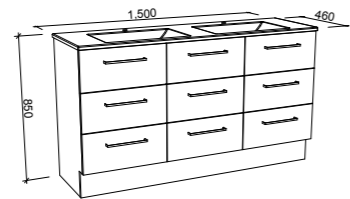

Floor Standing

CABINET WITH	SKU	RRP
Regal Mineral Composite Top	PAX-V-1500-D-REG-F	$4,179
Alpha Ceramic Top	PAX-V-1500-D-APH-F	$4,527
Haven Dolomite Top	PAX-V-1500-D-HVN-F	$4,179
Quest Dolomite Top	PAX-V-1500-D-QUE-F	$4,179
Grand Mineral Composite Top	PAX-V-1500-D-GND-F	$4,555
20mm SilkSurface Top with White Gloss Above Counter Ceramic Basin	PAX-V-1500-D-SSA-F	$4,872
No Top	PAX-VCO-1500-D-X-F	$2,928