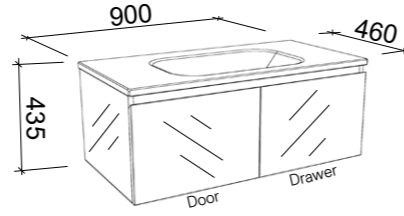

OREGON 900mm

Wall Hung

CABINET WITH	SKU	RRP
Alpha Ceramic Top	ORE-V-900-C-APH-W	$1,546
Regal Mineral Composite Top	ORE-V-900-C-REG-W	$1,546
20mm SilkSurface Top with White Gloss Above Counter Ceramic Basin	ORE-V-900-C-SSA-W	$2,215
20mm SilkSurface Top with White Gloss Under Counter Ceramic Basin	ORE-V-900-C-SSU-W	$2,215
No Top	ORE-VCO-900-C-X-W	$1,035