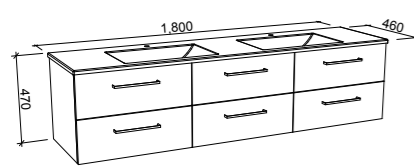

PAXTON 1800mm DOUBLE BOWL

Wall Hung

CABINET WITH	SKU	RRP
Regal Mineral Composite Top	PAX-V-1800-D-REG-W	$4,038
Grand Mineral Composite Top	PAX-V-1800-D-GND-W	$4,508
20mm SilkSurface Top with White Gloss Above Counter Ceramic Basin	PAX-V-1800-D-SSA-W	$4,526
No Top	PAX-VCO-1800-D-X-W	$2,474