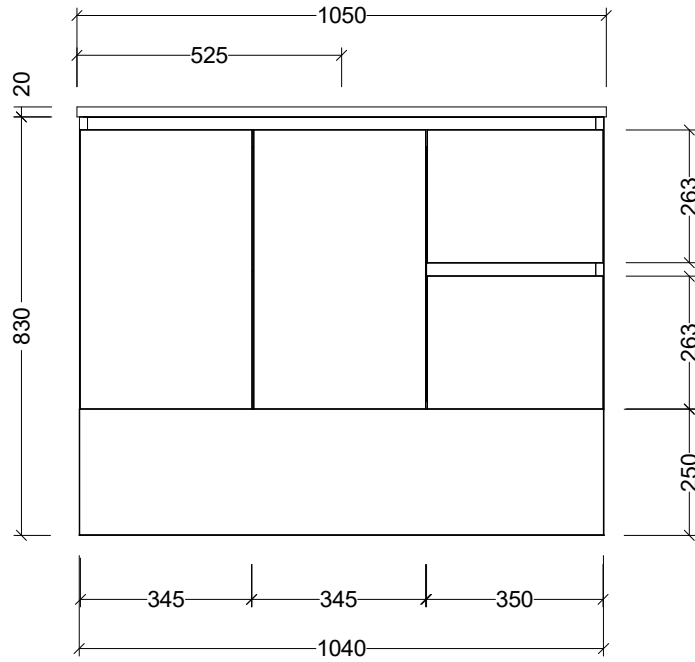

CABINET DETAILS

Range	Carlo 1050mm
Description	Centre Bowl Floorstanding
Cabinet SKU	CAR-VCO-1050-C-X-F
TOP DETAILS	
Available Tops:	Regal Mineral
	Grand Mineral

Timberline Bathroom Products Pty Ltd
 22 Myrtle Drive, Armidale NSW 2350
 www.timberline.com.au | 02 6773 8500

PLEASE NOTE: Due to the manufacturing process of ceramic tops, size variation (+/- 3%) is to be expected. E&OE. Copyright ©

LH and RH Drawer Options Available