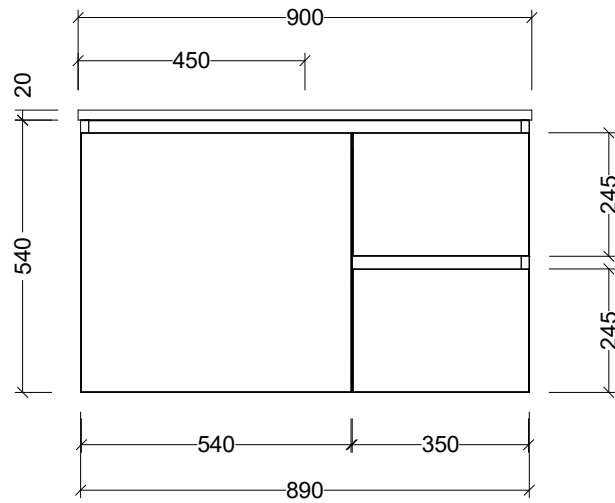

## CABINET DETAILS

Range	Carlo 900mm
Description	Centre Bowl Wall Hung
Cabinet SKU	CAR-VCO-900-C-X-W

PLEASE NOTE: Due to the manufacturing process of ceramic tops, size variation (+/- 3%) is to be expected. E&OE. Copyright ©

LH and RH Drawer Options Available