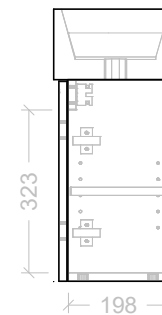

Range	Frankie Vanity
Mount	Wall Hung
Size	480mm
SKU	FRA-VCO-480-L-X-W

#### NOTES

Revision 01

Date 01/11/23

DIMENSIONS SHOWN ARE IN MILLIMETERS, ARE NOMINAL ONLY AND SUBJECT TO CHANGE AT ANY TIME.

DO NOT SCALE DRAWINGS. INSTALLER TO CONFIRM ALL DIMENSIONS ON-SITE PRIOR TO INSTALL.

SIZE VARIATION (+/- 3%) IS TO BE EXPECTED ON CERAMIC TOPS. E&OE.

Copyright ©