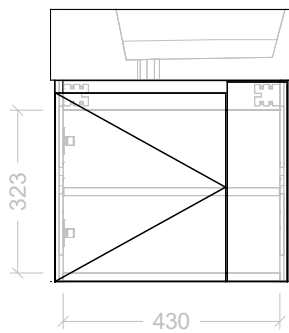

Range	Frankie Vanity
Mount	Wall Hung
Size	480mm
SKU	FRA-VCO-480-L-X-W

#### NOTES

Revision 01

Date 01/11/23

DIMENSIONS SHOWN ARE IN MILLIMETERS, ARE NOMINAL ONLY AND SUBJECT TO CHANGE AT ANY TIME.

DO NOT SCALE DRAWINGS. INSTALLER TO CONFIRM ALL DIMENSIONS ON-SITE PRIOR TO INSTALL.

SIZE VARIATION (+/- 3%) IS TO BE EXPECTED ON CERAMIC TOPS. E&OE.

Copyright ©