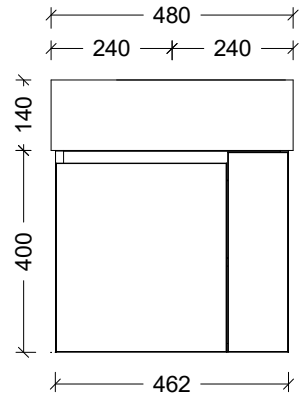

Range	Frankie Vanity
Mount	Wall Hung
Size	480mm
SKU	FRA-VCO-480-L-X-W

#### NOTES

Revision 01

Date 01/11/23

DIMENSIONS SHOWN ARE IN MILLIMETERS, ARE NOMINAL ONLY AND SUBJECT TO CHANGE AT ANY TIME.

DO NOT SCALE DRAWINGS. INSTALLER TO CONFIRM ALL DIMENSIONS ON-SITE PRIOR TO INSTALL.

SIZE VARIATION (+/- 3%) IS TO BE EXPECTED ON CERAMIC TOPS. E&OE.

Copyright ©