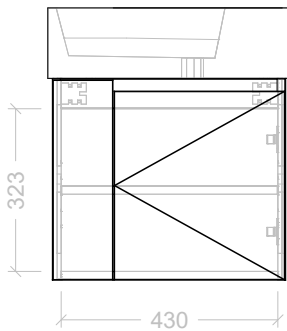

Range	Frankie Vanity
Mount	Wall Hung
Size	480mm
SKU	FRA-VCO-480-R-X-W

TOP DETAILS

Available Tops	Liberty Ceramic Top

NOTES

Revision	01
Date	01/11/23

DIMENSIONS SHOWN ARE IN MILLIMETERS, ARE NOMINAL ONLY AND SUBJECT TO CHANGE AT ANY TIME.
DO NOT SCALE DRAWINGS.
INSTALLER TO CONFIRM ALL DIMENSIONS ON-SITE PRIOR TO INSTALL.
SIZE VARIATION (+/- 3%) IS TO BE EXPECTED ON CERAMIC TOPS.
E&OE.

Copyright ©

Timberline

22 Myrtle Drive, Armidale NSW 2350
www.timberline.com.au
02 6773 8500