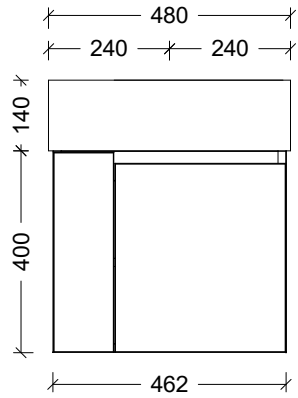

Range	Frankie Vanity
Mount	Wall Hung
Size	480mm
SKU	FRA-VCO-480-R-X-W

TOP DETAILS

Available Tops	Liberty Ceramic Top

NOTES

Revision	01
Date	01/11/23

DIMENSIONS SHOWN ARE IN MILLIMETERS, ARE NOMINAL ONLY AND SUBJECT TO CHANGE AT ANY TIME.
DO NOT SCALE DRAWINGS.
INSTALLER TO CONFIRM ALL DIMENSIONS ON-SITE PRIOR TO INSTALL.
SIZE VARIATION (+/- 3%) IS TO BE EXPECTED ON CERAMIC TOPS.
E&OE.

Copyright ©

Timberline

22 Myrtle Drive, Armidale NSW 2350
www.timberline.com.au
02 6773 8500