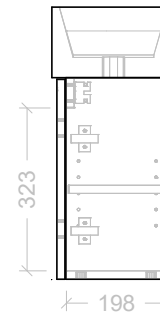

Range	Frankie Vanity
Mount	Wall Hung
Size	480mm
SKU	FRA-VCO-480-R-X-W

TOP DETAILS

Available Tops	Liberty Ceramic Top

NOTES

Revision	01
Date	01/11/23

DIMENSIONS SHOWN ARE IN MILLIMETERS, ARE NOMINAL ONLY AND SUBJECT TO CHANGE AT ANY TIME.
DO NOT SCALE DRAWINGS.
INSTALLER TO CONFIRM ALL DIMENSIONS ON-SITE PRIOR TO INSTALL.
SIZE VARIATION (+/- 3%) IS TO BE EXPECTED ON CERAMIC TOPS.
E&OE.

Copyright ©

Timberline

22 Myrtle Drive, Armidale NSW 2350
www.timberline.com.au
02 6773 8500