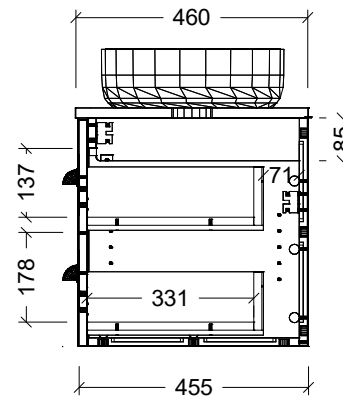

Range	Norfolk Vanity
Mount	Wall Hung
Size	1200mm
SKU	NOR-VCO-1200-C-X-W

TOP DETAILS

Available Tops	Alpha Top
	Silk Surface Top
	Stone Top

NOTES

Revision	01
Date	27/11/23

DIMENSIONS SHOWN ARE IN MILLIMETERS, ARE NOMINAL ONLY AND SUBJECT TO CHANGE AT ANY TIME.
DO NOT SCALE DRAWINGS.
INSTALLER TO CONFIRM ALL DIMENSIONS ON-SITE PRIOR TO INSTALL.
SIZE VARIATION (+/- 3%) IS TO BE EXPECTED ON CERAMIC TOPS.
E&OE.

Copyright ©

Timberline

22 Myrtle Drive, Armidale NSW 2350
www.timberline.com.au
02 6773 8500