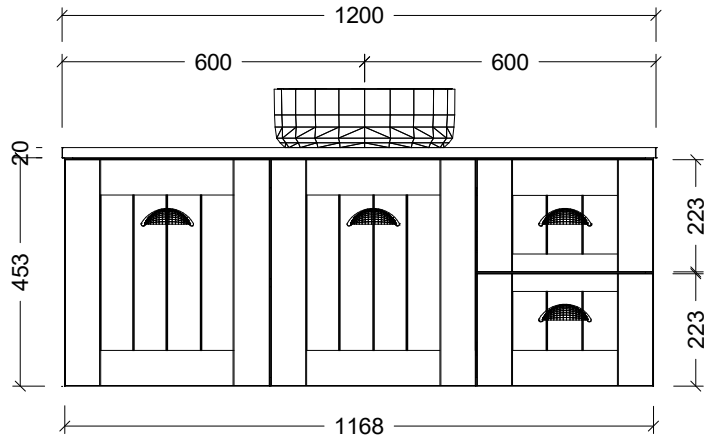

Range	Norfolk Vanity
Mount	Wall Hung
Size	1200mm
SKU	NOR-VCO-1200-C-X-W

TOP DETAILS

Available Tops	Alpha Top
	Silk Surface Top
	Stone Top

NOTES

Revision	01
Date	27/11/23

DIMENSIONS SHOWN ARE IN MILLIMETERS, ARE NOMINAL ONLY AND SUBJECT TO CHANGE AT ANY TIME.
DO NOT SCALE DRAWINGS.
INSTALLER TO CONFIRM ALL DIMENSIONS ON-SITE PRIOR TO INSTALL.
SIZE VARIATION (+/- 3%) IS TO BE EXPECTED ON CERAMIC TOPS.
E&OE.

Copyright ©

Timberline

22 Myrtle Drive, Armidale NSW 2350
www.timberline.com.au
02 6773 8500