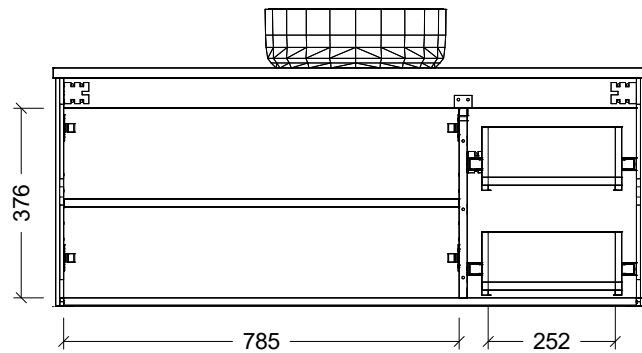

Range	Norfolk Vanity
Mount	Wall Hung
Size	1200mm
SKU	NOR-VCO-1200-C-X-W

TOP DETAILS

Available Tops	Alpha Top
	Silk Surface Top
	Stone Top

NOTES

Revision	01
Date	27/11/23

DIMENSIONS SHOWN ARE IN MILLIMETERS, ARE NOMINAL ONLY AND SUBJECT TO CHANGE AT ANY TIME.
DO NOT SCALE DRAWINGS.
INSTALLER TO CONFIRM ALL DIMENSIONS ON-SITE PRIOR TO INSTALL.
SIZE VARIATION (+/- 3%) IS TO BE EXPECTED ON CERAMIC TOPS.
E&OE.

Copyright ©

Timberline

22 Myrtle Drive, Armidale NSW 2350
www.timberline.com.au
02 6773 8500