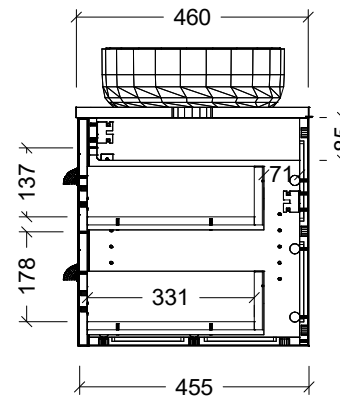

Range	Norfolk Vanity
Mount	Wall Hung
Size	1800mm
SKU	NOR-VCO-1800-D-X-W

TOP DETAILS

Available Tops	Alpha Top
	Silk Surface Top
	Stone Top

NOTES

Revision	01
Date	29/11/23

DIMENSIONS SHOWN ARE IN MILLIMETERS, ARE NOMINAL ONLY AND SUBJECT TO CHANGE AT ANY TIME.
DO NOT SCALE DRAWINGS.
INSTALLER TO CONFIRM ALL DIMENSIONS ON-SITE PRIOR TO INSTALL.
SIZE VARIATION (+/- 3%) IS TO BE EXPECTED ON CERAMIC TOPS.
E&OE.

Copyright ©

Timberline

22 Myrtle Drive, Armidale NSW 2350
www.timberline.com.au
02 6773 8500