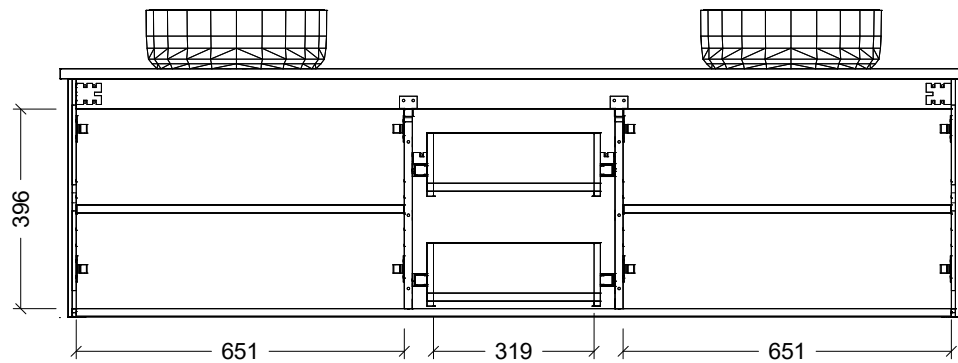

Range	Norfolk Vanity
Mount	Wall Hung
Size	1800mm
SKU	NOR-VCO-1800-D-X-W

TOP DETAILS

Available Tops	Alpha Top
	Silk Surface Top
	Stone Top

NOTES

Revision	01
Date	29/11/23

DIMENSIONS SHOWN ARE IN MILLIMETERS, ARE NOMINAL ONLY AND SUBJECT TO CHANGE AT ANY TIME.
DO NOT SCALE DRAWINGS.
INSTALLER TO CONFIRM ALL DIMENSIONS ON-SITE PRIOR TO INSTALL.
SIZE VARIATION (+/- 3%) IS TO BE EXPECTED ON CERAMIC TOPS.
E&OE.

Copyright ©

Timberline

22 Myrtle Drive, Armidale NSW 2350
www.timberline.com.au
02 6773 8500