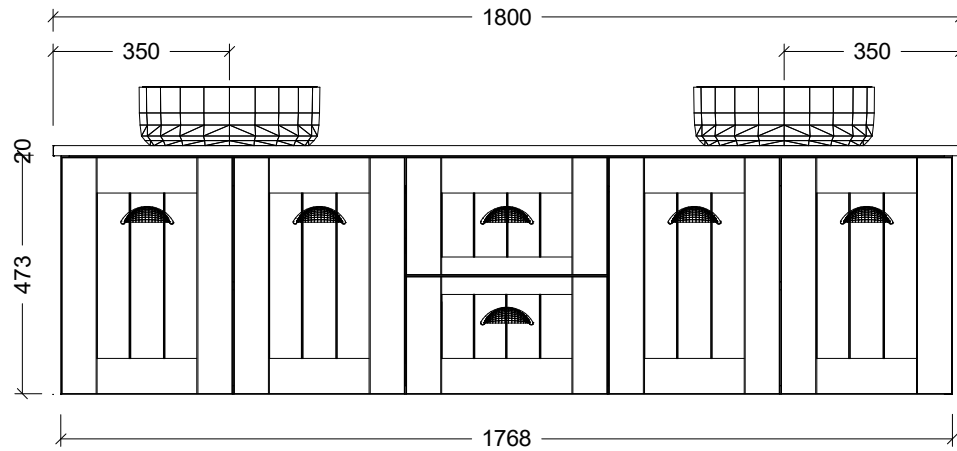

Range	Norfolk Vanity
Mount	Wall Hung
Size	1800mm
SKU	NOR-VCO-1800-D-X-W

TOP DETAILS

Available Tops	Alpha Top
	Silk Surface Top
	Stone Top

NOTES

Revision	01
Date	29/11/23

DIMENSIONS SHOWN ARE IN MILLIMETERS, ARE NOMINAL ONLY AND SUBJECT TO CHANGE AT ANY TIME.
DO NOT SCALE DRAWINGS.
INSTALLER TO CONFIRM ALL DIMENSIONS ON-SITE PRIOR TO INSTALL.
SIZE VARIATION (+/- 3%) IS TO BE EXPECTED ON CERAMIC TOPS.
E&OE.

Copyright ©

Timberline

22 Myrtle Drive, Armidale NSW 2350
www.timberline.com.au
02 6773 8500