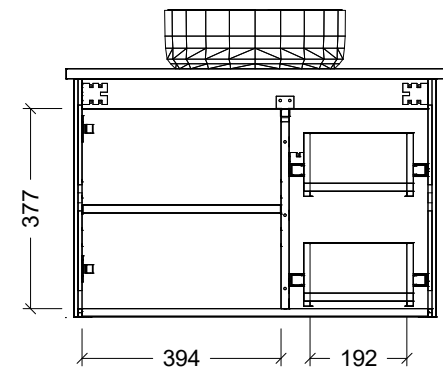

Range	Norfolk Vanity
Mount	Wall Hung
Size	750mm
SKU	NOR-VCO-750-C-X-W

TOP DETAILS

Available Tops	Alpha Top
	Silk Surface Top
	Stone Top

NOTES

Revision	01
Date	22/11/23

DIMENSIONS SHOWN ARE IN MILLIMETERS, ARE NOMINAL ONLY AND SUBJECT TO CHANGE AT ANY TIME.
DO NOT SCALE DRAWINGS. INSTALLER TO CONFIRM ALL DIMENSIONS ON-SITE PRIOR TO INSTALL.
SIZE VARIATION (+/- 3%) IS TO BE EXPECTED ON CERAMIC TOPS.
E&OE.

Copyright ©

Timberline

22 Myrtle Drive, Armidale NSW 2350
www.timberline.com.au
02 6773 8500