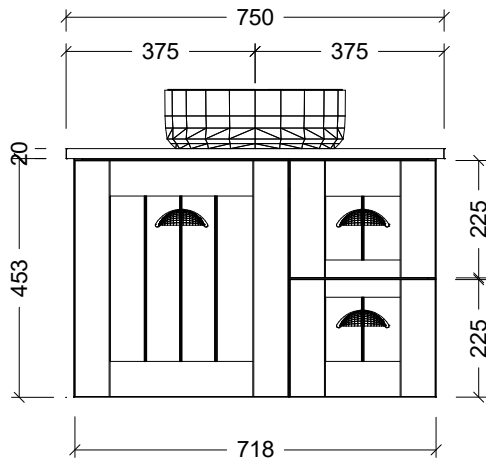

Range	Norfolk Vanity
Mount	Wall Hung
Size	750mm
SKU	NOR-VCO-750-C-X-W

TOP DETAILS

Available Tops	Alpha Top
	Silk Surface Top
	Stone Top

NOTES

Revision	01
Date	22/11/23

DIMENSIONS SHOWN ARE IN MILLIMETERS, ARE NOMINAL ONLY AND SUBJECT TO CHANGE AT ANY TIME.
DO NOT SCALE DRAWINGS. INSTALLER TO CONFIRM ALL DIMENSIONS ON-SITE PRIOR TO INSTALL.
SIZE VARIATION (+/- 3%) IS TO BE EXPECTED ON CERAMIC TOPS.
E&OE.

Copyright ©

Timberline

22 Myrtle Drive, Armidale NSW 2350
www.timberline.com.au
02 6773 8500