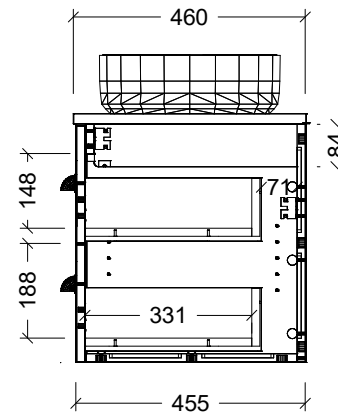

Range	Norfolk Vanity
Mount	Wall Hung
Size	750mm
SKU	NOR-VCO-750-C-X-W

TOP DETAILS

Available Tops	Alpha Top
	Silk Surface Top
	Stone Top

NOTES

Revision	01
Date	22/11/23

DIMENSIONS SHOWN ARE IN MILLIMETERS, ARE NOMINAL ONLY AND SUBJECT TO CHANGE AT ANY TIME.
DO NOT SCALE DRAWINGS. INSTALLER TO CONFIRM ALL DIMENSIONS ON-SITE PRIOR TO INSTALL.
SIZE VARIATION (+/- 3%) IS TO BE EXPECTED ON CERAMIC TOPS.
E&OE.

Copyright ©

Timberline

22 Myrtle Drive, Armidale NSW 2350
www.timberline.com.au
02 6773 8500