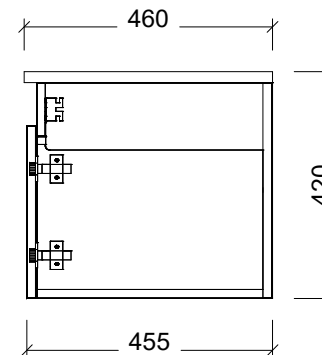

Range	Rockford
Mount	Wall Hung
Size	1500 Centre
SKU	RKF-VCO-1500-C-X-W

TOP DETAILS

Available Tops	1. Haven Dolomite
	2. Quest Dolomite

NOTES

Revision	01
Date	08/08/23

DIMENSIONS SHOWN ARE IN MILLIMETERS, ARE NOMINAL ONLY AND SUBJECT TO CHANGE AT ANY TIME.
DO NOT SCALE DRAWINGS.
INSTALLER TO CONFIRM ALL DIMENSIONS ON-SITE PRIOR TO INSTALL.
SIZE VARIATION (+/- 3%) IS TO BE EXPECTED ON CERAMIC TOPS.
E&OE.

Copyright ©

Timberline

22 Myrtle Drive, Armidale NSW 2350
www.timberline.com.au
02 6773 8500