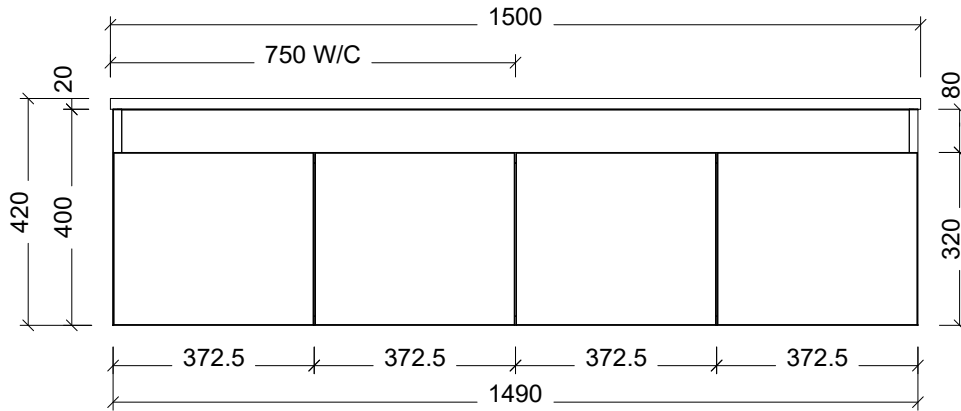

Range	Rockford
Mount	Wall Hung
Size	1500 Centre
SKU	RKF-VCO-1500-C-X-W

TOP DETAILS

Available Tops	1. Haven Dolomite
	2. Quest Dolomite

NOTES

Revision	01
Date	08/08/23

DIMENSIONS SHOWN ARE IN MILLIMETERS, ARE NOMINAL ONLY AND SUBJECT TO CHANGE AT ANY TIME.
DO NOT SCALE DRAWINGS.
INSTALLER TO CONFIRM ALL DIMENSIONS ON-SITE PRIOR TO INSTALL.
SIZE VARIATION (+/- 3%) IS TO BE EXPECTED ON CERAMIC TOPS.
E&OE.

Copyright ©

Timberline

22 Myrtle Drive, Armidale NSW 2350
www.timberline.com.au
02 6773 8500