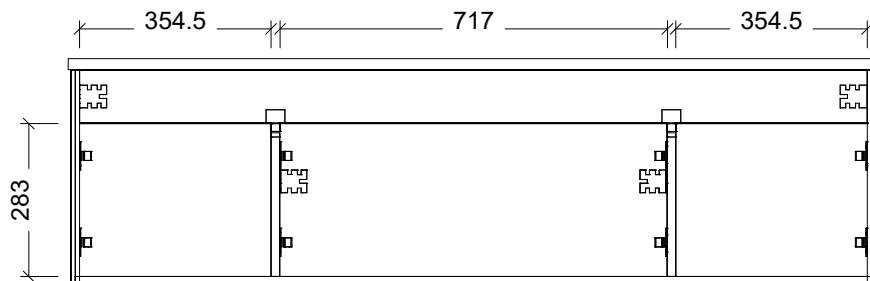

Range	Rockford
Mount	Wall Hung
Size	1500 Centre
SKU	RKF-VCO-1500-C-X-W

TOP DETAILS

Available Tops	1. Haven Dolomite
	2. Quest Dolomite

NOTES

Revision	01
Date	08/08/23

DIMENSIONS SHOWN ARE IN MILLIMETERS, ARE NOMINAL ONLY AND SUBJECT TO CHANGE AT ANY TIME.
DO NOT SCALE DRAWINGS.
INSTALLER TO CONFIRM ALL DIMENSIONS ON-SITE PRIOR TO INSTALL.
SIZE VARIATION (+/- 3%) IS TO BE EXPECTED ON CERAMIC TOPS.
E&OE.

Copyright ©

Timberline

22 Myrtle Drive, Armidale NSW 2350
www.timberline.com.au
02 6773 8500