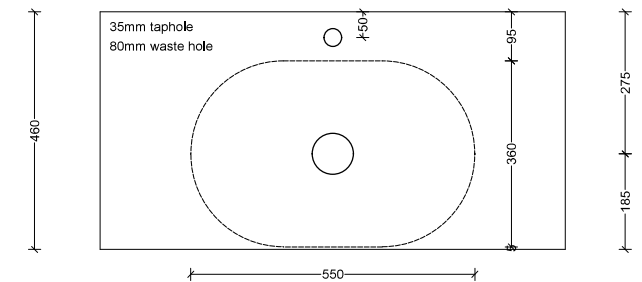

Myrtle

WG White Gloss
MYR-BS-550-WG-S

WM White Matt
MYR-BS-550-WM-U

BM Black Matt
MYR-BS-550-BKM-U

GM Black Matt
MYR-BS-550-GM-U

Above Counter

Drawings

Taphole Offset

Taphole Behind

Cut Out Specifications

Material: Ceramic

Approx Capacity: 15.1L

Cut Out Size: 80mm

Waste Size: 32mm without overflow

Note: Due to the manufacturing process, ceramic basins will vary from their nominal stated sizes. Use the dimensions provided as a guide only. Waste not included. Refer to brochure for pricing.