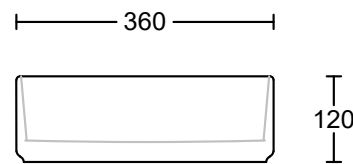

Myrtle

WG White Gloss
MYR-BS-550-WG-S

WM White Matt
MYR-BS-550-WM-U

BM Black Matt
MYR-BS-550-BKM-U

GM Black Matt
MYR-BS-550-GM-U

Above Counter

Drawings

Taphole Offset

Taphole Behind

Cut Out Specifications

Material: Ceramic

Approx Capacity: 15.1L

Cut Out Size: 80mm

Waste Size: 32mm without overflow

Note: Due to the manufacturing process, ceramic basins will vary from their nominal stated sizes. Use the dimensions provided as a guide only. Waste not included. Refer to brochure for pricing.