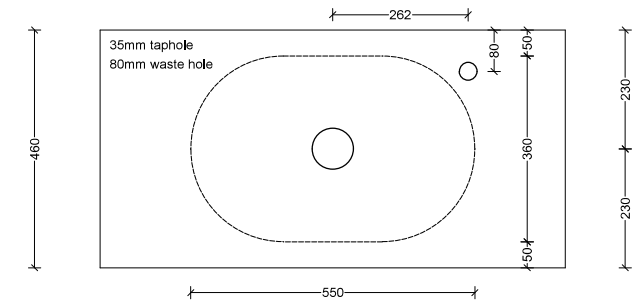

Myrtle

WG White Gloss
MYR-BS-550-WG-S

WM White Matt
MYR-BS-550-WM-U

BM Black Matt
MYR-BS-550-BKM-U

GM Black Matt
MYR-BS-550-GM-U

Above Counter

Drawings

Taphole Offset

Taphole Behind

Cut Out Specifications

Material: Ceramic

Approx Capacity: 15.1L

Cut Out Size: 80mm

Waste Size: 32mm without overflow

Note: Due to the manufacturing process, ceramic basins will vary from their nominal stated sizes. Use the dimensions provided as a guide only. Waste not included. Refer to brochure for pricing.