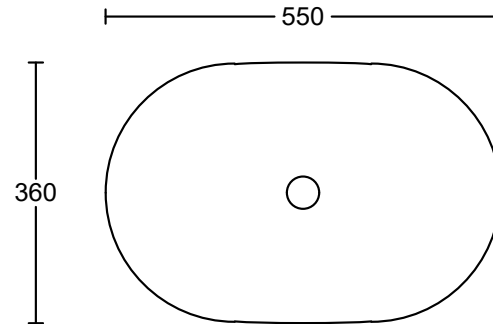

Myrtle

WG White Gloss
MYR-BS-550-WG-S

WM White Matt
MYR-BS-550-WM-U

BM Black Matt
MYR-BS-550-BKM-U

GM Black Matt
MYR-BS-550-GM-U

Above Counter

Drawings

Taphole Offset

Taphole Behind

Cut Out Specifications

Material: Ceramic

Approx Capacity: 15.1L

Cut Out Size: 80mm

Waste Size: 32mm without overflow

Note: Due to the manufacturing process, ceramic basins will vary from their nominal stated sizes. Use the dimensions provided as a guide only. Waste not included. Refer to brochure for pricing.