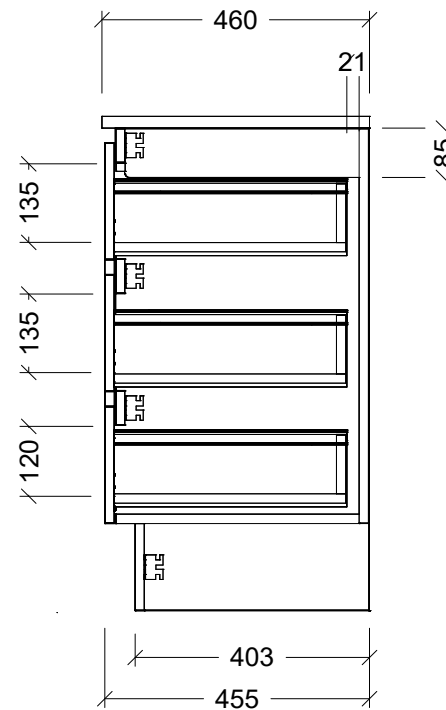

LH and RH Drawer Options Available

Usable Drawer Space

Basin Clearance

Range	Austin
Mount	Floorstanding
Size	1200
SKU	AUS-VCO-1200-C-X-F

TOP DETAILS

Available Tops	1. Alpha Ceramic
	2. Regal Mineral

Top Notes

NOTES

Revision	01
Date	21/09/23

DIMENSIONS SHOWN ARE IN MILLIMETERS, ARE NOMINAL ONLY AND SUBJECT TO CHANGE AT ANY TIME.
DO NOT SCALE DRAWINGS. INSTALLER TO CONFIRM ALL DIMENSIONS ON-SITE PRIOR TO INSTALL.
SIZE VARIATION (+/- 3%) IS TO BE EXPECTED ON CERAMIC TOPS.
E&OE.