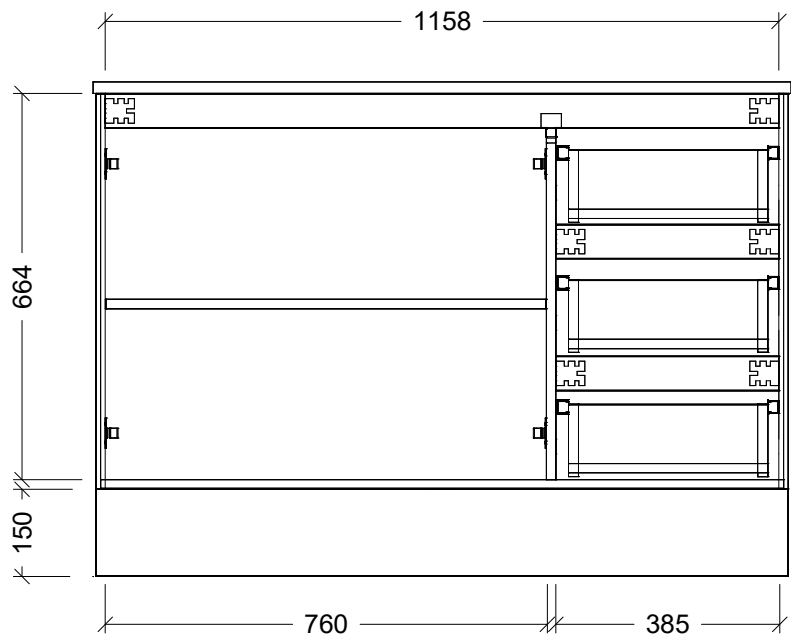

LH and RH Drawer Options Available

Usable Drawer Space

Basin Clearance

Range	Austin
Mount	Floorstanding
Size	1200
SKU	AUS-VCO-1200-C-X-F

TOP DETAILS

Available Tops	1. Alpha Ceramic
	2. Regal Mineral

Top Notes

NOTES

Revision	01
Date	21/09/23

DIMENSIONS SHOWN ARE IN MILLIMETERS, ARE NOMINAL ONLY AND SUBJECT TO CHANGE AT ANY TIME.
DO NOT SCALE DRAWINGS. INSTALLER TO CONFIRM ALL DIMENSIONS ON-SITE PRIOR TO INSTALL.
SIZE VARIATION (+/- 3%) IS TO BE EXPECTED ON CERAMIC TOPS.
E&OE.