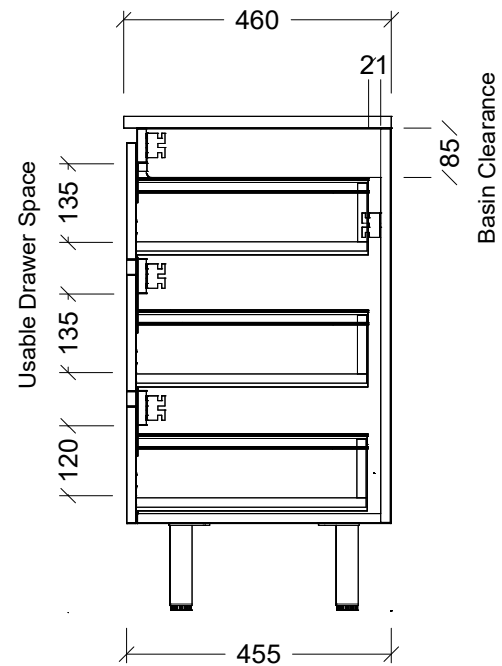

LH and RH Drawer Options Available

Range	Austin
Mount	On Legs
Size	1200
SKU	AUS-VCO-1200-C-X-L

TOP DETAILS

Available Tops	1. Alpha Ceramic
	2. Regal Mineral

Top Notes

NOTES

Revision	01
Date	21/09/23

DIMENSIONS SHOWN ARE IN MILLIMETERS, ARE NOMINAL ONLY AND SUBJECT TO CHANGE AT ANY TIME.  
DO NOT SCALE DRAWINGS. INSTALLER TO CONFIRM ALL DIMENSIONS ON-SITE PRIOR TO INSTALL.  
SIZE VARIATION (+/- 3%) IS TO BE EXPECTED ON CERAMIC TOPS.  
E&OE.