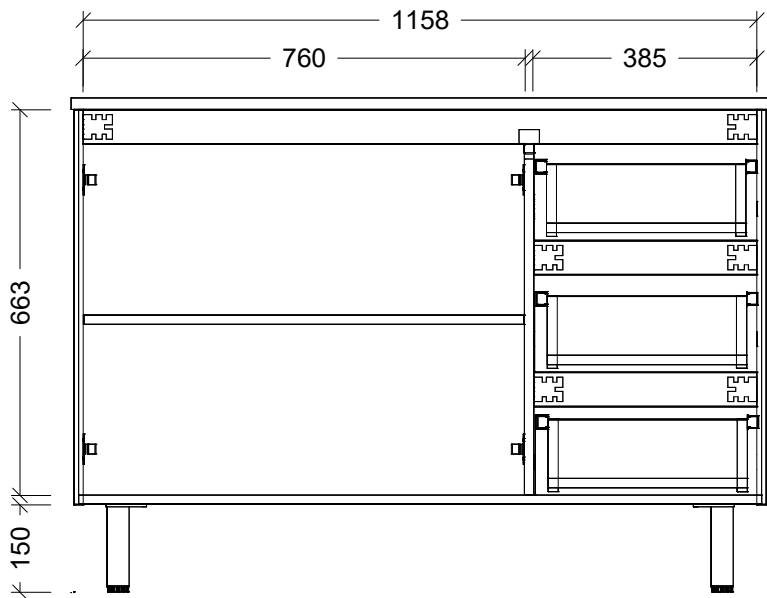

LH and RH Drawer Options Available

Range	Austin
Mount	On Legs
Size	1200
SKU	AUS-VCO-1200-C-X-L

TOP DETAILS

Available Tops	1. Alpha Ceramic
	2. Regal Mineral

Top Notes

NOTES

Revision	01
Date	21/09/23

DIMENSIONS SHOWN ARE IN MILLIMETERS, ARE NOMINAL ONLY AND SUBJECT TO CHANGE AT ANY TIME.  
DO NOT SCALE DRAWINGS. INSTALLER TO CONFIRM ALL DIMENSIONS ON-SITE PRIOR TO INSTALL.  
SIZE VARIATION (+/- 3%) IS TO BE EXPECTED ON CERAMIC TOPS.  
E&OE.