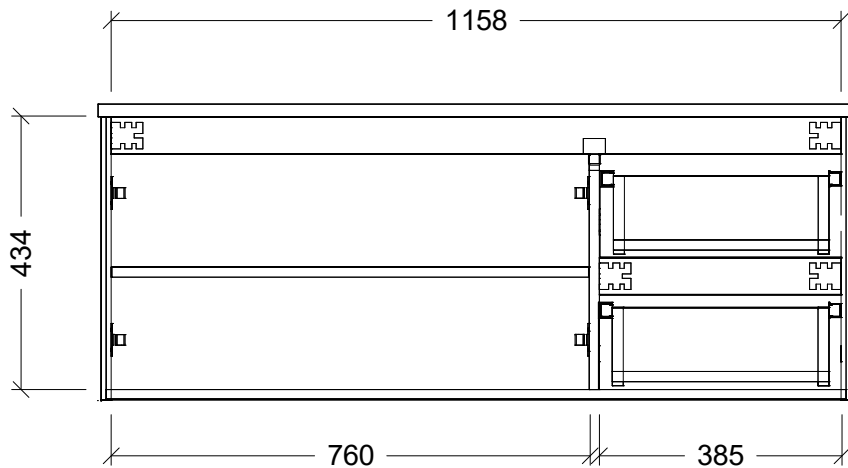

LH and RH Drawer Options Available

Range	Austin
Mount	Wall Hung
Size	1200
SKU	AUS-VCO-1200-C-X-W

TOP DETAILS

Available Tops	1. Alpha Ceramic
	2. Regal Mineral

Top Notes

NOTES

Revision	01
Date	21/09/23

DIMENSIONS SHOWN ARE IN MILLIMETERS, ARE NOMINAL ONLY AND SUBJECT TO CHANGE AT ANY TIME. DO NOT SCALE DRAWINGS. INSTALLER TO CONFIRM ALL DIMENSIONS ON-SITE PRIOR TO INSTALL. SIZE VARIATION (+/- 3%) IS TO BE EXPECTED ON CERAMIC TOPS. E&OE.