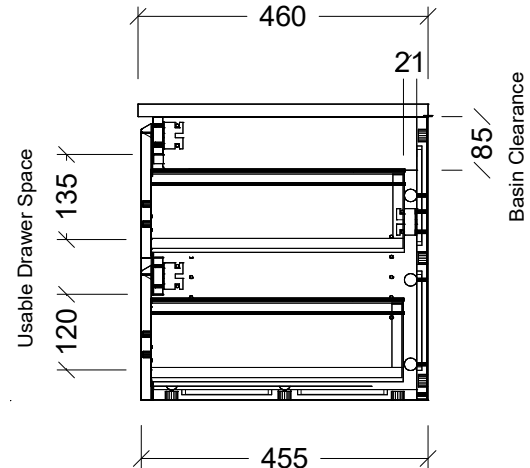

LH and RH Drawer Options Available

Range	Austin
Mount	Wall Hung
Size	1200
SKU	AUS-VCO-1200-C-X-W

TOP DETAILS

Available Tops	1. Alpha Ceramic
	2. Regal Mineral

Top Notes

NOTES

Revision	01
Date	21/09/23

DIMENSIONS SHOWN ARE IN MILLIMETERS, ARE NOMINAL ONLY AND SUBJECT TO CHANGE AT ANY TIME. DO NOT SCALE DRAWINGS. INSTALLER TO CONFIRM ALL DIMENSIONS ON-SITE PRIOR TO INSTALL. SIZE VARIATION (+/- 3%) IS TO BE EXPECTED ON CERAMIC TOPS. E&OE.