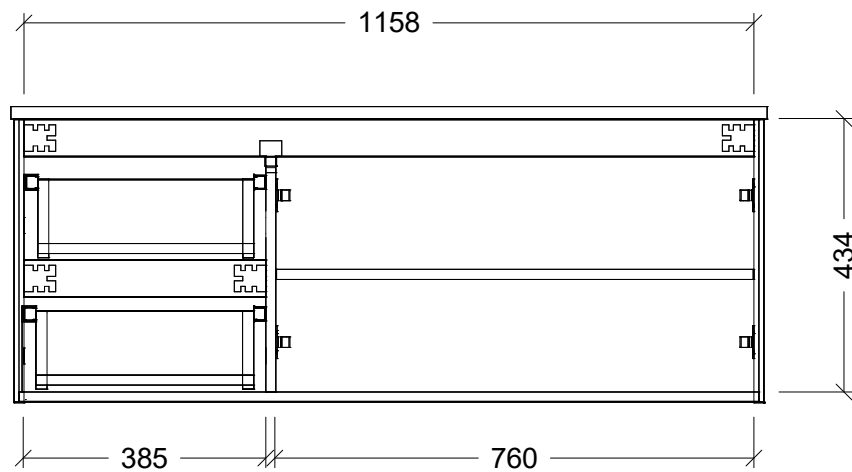

Range	Austin
Mount	Wall Hung
Size	1200
SKU	AUS-VCO-1200-R-X-W

TOP DETAILS

Available Tops	1. Alpha Ceramic-390mm
	2. Regal Mineral-310mm

Top Notes

NOTES

Revision	01
Date	21/09/23

DIMENSIONS SHOWN ARE IN MILLIMETERS, ARE NOMINAL ONLY AND SUBJECT TO CHANGE AT ANY TIME.
DO NOT SCALE DRAWINGS.
INSTALLER TO CONFIRM ALL DIMENSIONS ON-SITE PRIOR TO INSTALL.
SIZE VARIATION (+/- 3%) IS TO BE EXPECTED ON CERAMIC TOPS.
E&OE.

Copyright ©

Timberline

22 Myrtle Drive, Armidale NSW 2350
www.timberline.com.au
02 6773 8500