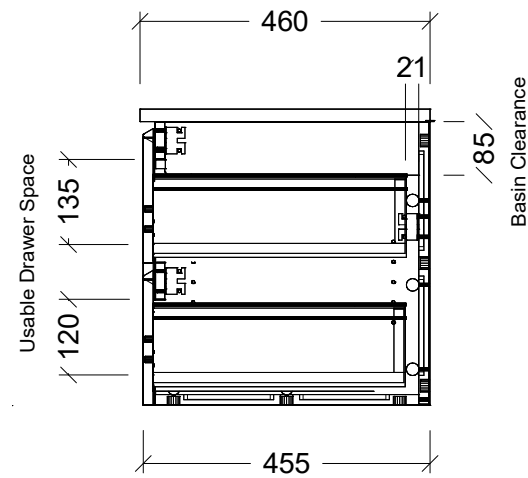

Range	Austin
Mount	Wall Hung
Size	1200
SKU	AUS-VCO-1200-R-X-W

TOP DETAILS

Available Tops	1. Alpha Ceramic-390mm
	2. Regal Mineral-310mm

Top Notes

NOTES

Revision	01
Date	21/09/23

DIMENSIONS SHOWN ARE IN MILLIMETERS, ARE NOMINAL ONLY AND SUBJECT TO CHANGE AT ANY TIME.
DO NOT SCALE DRAWINGS.
INSTALLER TO CONFIRM ALL DIMENSIONS ON-SITE PRIOR TO INSTALL.
SIZE VARIATION (+/- 3%) IS TO BE EXPECTED ON CERAMIC TOPS.
E&OE.

Copyright ©

Timberline

22 Myrtle Drive, Armidale NSW 2350
www.timberline.com.au
02 6773 8500