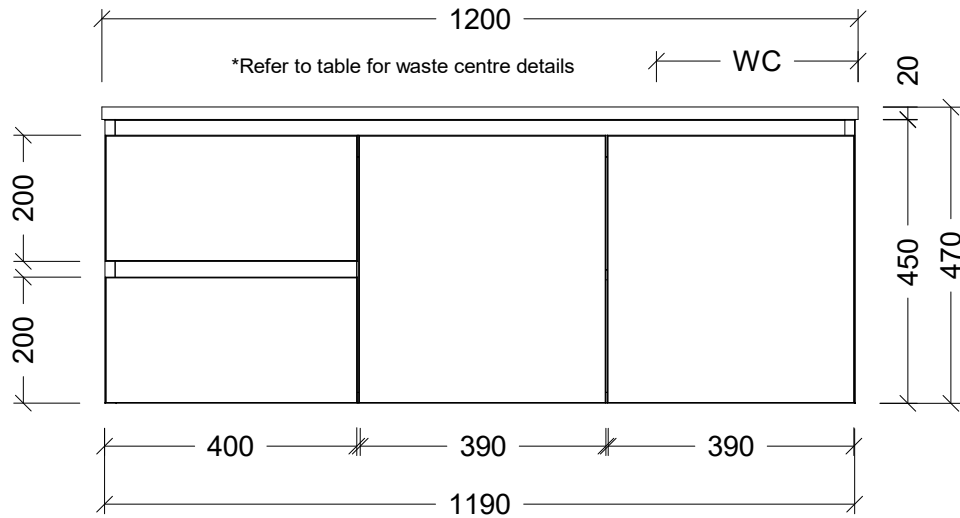

Range	Austin
Mount	Wall Hung
Size	1200
SKU	AUS-VCO-1200-R-X-W

TOP DETAILS

Available Tops	1. Alpha Ceramic-390mm
	2. Regal Mineral-310mm

Top Notes

NOTES

Revision	01
Date	21/09/23

DIMENSIONS SHOWN ARE IN MILLIMETERS, ARE NOMINAL ONLY AND SUBJECT TO CHANGE AT ANY TIME.
DO NOT SCALE DRAWINGS.
INSTALLER TO CONFIRM ALL DIMENSIONS ON-SITE PRIOR TO INSTALL.
SIZE VARIATION (+/- 3%) IS TO BE EXPECTED ON CERAMIC TOPS.
E&OE.

Copyright ©

Timberline

22 Myrtle Drive, Armidale NSW 2350
www.timberline.com.au
02 6773 8500