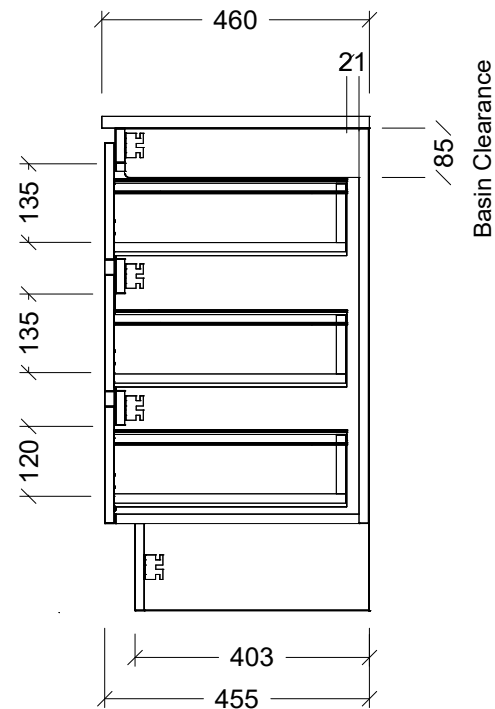

Usable Drawer Space

Range	Austin
Mount	Floorstanding
Size	1500
SKU	AUS-VCO-1500-C-X-F

TOP DETAILS

Available Tops	1. Alpha Ceramic
	2. Regal Mineral

Top Notes

NOTES

Revision	01
Date	21/09/23

DIMENSIONS SHOWN ARE IN MILLIMETERS, ARE NOMINAL ONLY AND SUBJECT TO CHANGE AT ANY TIME.
DO NOT SCALE DRAWINGS. INSTALLER TO CONFIRM ALL DIMENSIONS ON-SITE PRIOR TO INSTALL.
SIZE VARIATION (+/- 3%) IS TO BE EXPECTED ON CERAMIC TOPS. E&OE.