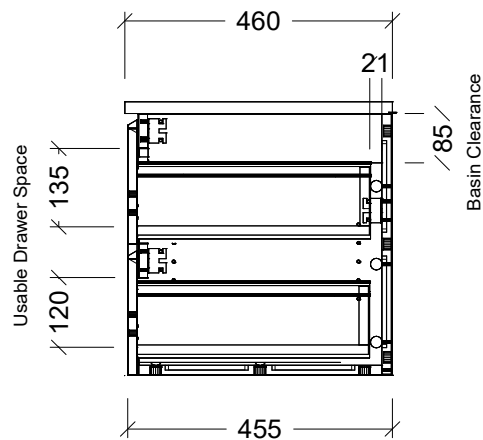

Range	Austin
Mount	Wall Hung
Size	1500
SKU	AUS-VCO-1500-D-X-W

TOP DETAILS

Available Tops	1. Alpha Ceramic-410mm
	2. Regal Mineral-420mm

Top Notes

NOTES

Revision	01
Date	21/09/23

DIMENSIONS SHOWN ARE IN MILLIMETERS, ARE NOMINAL ONLY AND SUBJECT TO CHANGE AT ANY TIME.
DO NOT SCALE DRAWINGS. INSTALLER TO CONFIRM ALL DIMENSIONS ON-SITE PRIOR TO INSTALL.
SIZE VARIATION (+/- 3%) IS TO BE EXPECTED ON CERAMIC TOPS. E&OE.

Copyright ©

Timberline

22 Myrtle Drive, Armidale NSW 2350
www.timberline.com.au
02 6773 8500