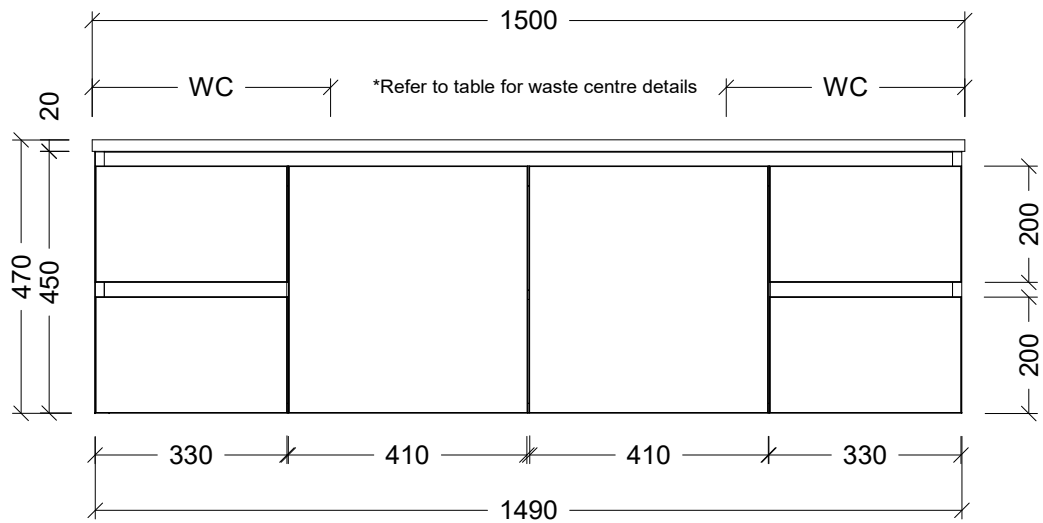

Range	Austin
Mount	Wall Hung
Size	1500
SKU	AUS-VCO-1500-D-X-W

TOP DETAILS

Available Tops	1. Alpha Ceramic-410mm
	2. Regal Mineral-420mm

Top Notes

NOTES

Revision	01
Date	21/09/23

DIMENSIONS SHOWN ARE IN MILLIMETERS, ARE NOMINAL ONLY AND SUBJECT TO CHANGE AT ANY TIME.
DO NOT SCALE DRAWINGS. INSTALLER TO CONFIRM ALL DIMENSIONS ON-SITE PRIOR TO INSTALL.
SIZE VARIATION (+/- 3%) IS TO BE EXPECTED ON CERAMIC TOPS. E&OE.

Copyright ©

Timberline

22 Myrtle Drive, Armidale NSW 2350
www.timberline.com.au
02 6773 8500