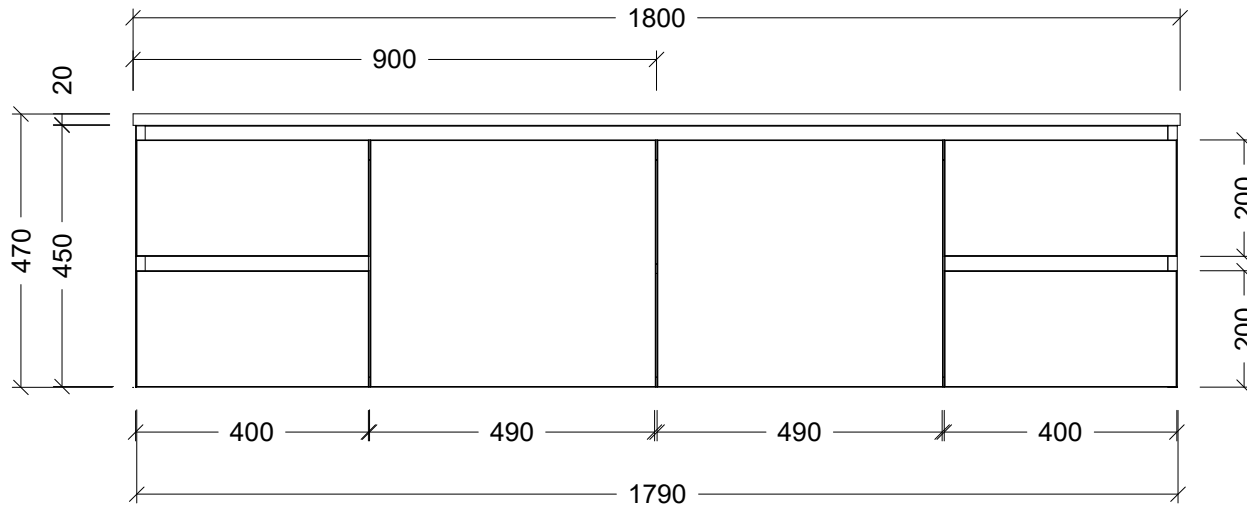

Range	Austin
Mount	Wall Hung
Size	1800
SKU	AUS-VCO-1800-C-X-W

TOP DETAILS

Available Tops 1. Regal Mineral

Top Notes

NOTES

Revision 01

Date 21/09/23

DIMENSIONS SHOWN ARE IN MILLIMETERS, ARE NOMINAL ONLY AND SUBJECT TO CHANGE AT ANY TIME.

DO NOT SCALE DRAWINGS. INSTALLER TO CONFIRM ALL DIMENSIONS ON-SITE PRIOR TO INSTALL.

SIZE VARIATION (+/- 3%) IS TO BE EXPECTED ON CERAMIC TOPS. E&OE.

Copyright ©

Timberline

22 Myrtle Drive, Armidale NSW 2350
www.timberline.com.au
02 6773 8500