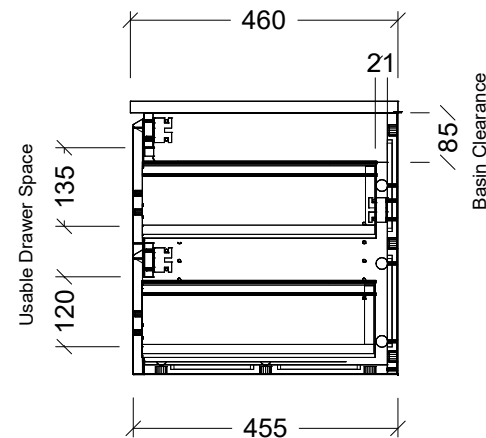

Range	Austin
Mount	Wall Hung
Size	1800
SKU	AUS-VCO-1800-C-X-W

TOP DETAILS

Available Tops 1. Regal Mineral

Top Notes

NOTES

Revision 01

Date 21/09/23

DIMENSIONS SHOWN ARE IN MILLIMETERS, ARE NOMINAL ONLY AND SUBJECT TO CHANGE AT ANY TIME.

DO NOT SCALE DRAWINGS. INSTALLER TO CONFIRM ALL DIMENSIONS ON-SITE PRIOR TO INSTALL.

SIZE VARIATION (+/- 3%) IS TO BE EXPECTED ON CERAMIC TOPS. E&OE.

Copyright ©

Timberline

22 Myrtle Drive, Armidale NSW 2350
www.timberline.com.au
02 6773 8500