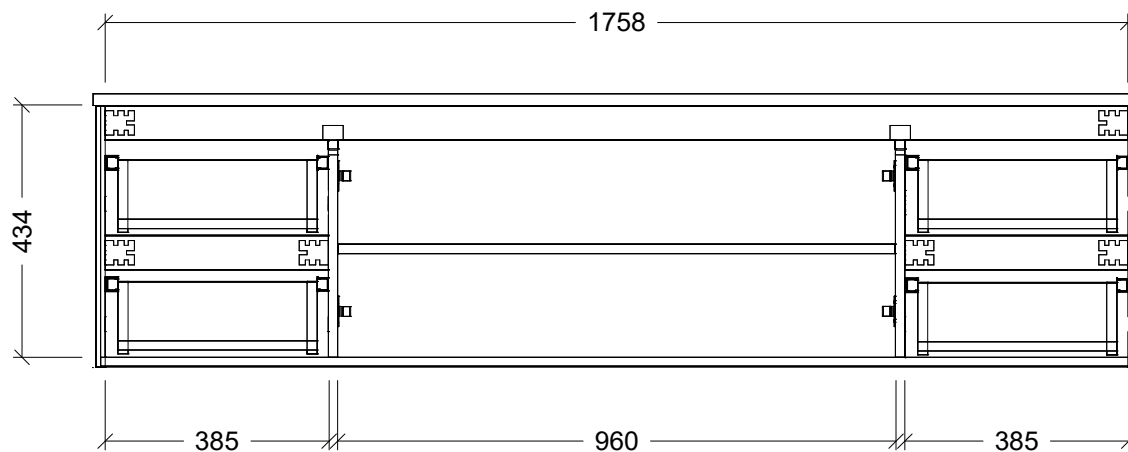

Range	Austin
Mount	Wall Hung
Size	1800
SKU	AUS-VCO-1800-C-X-W

TOP DETAILS

Available Tops 1. Regal Mineral

Top Notes

NOTES

Revision 01

Date 21/09/23

DIMENSIONS SHOWN ARE IN MILLIMETERS, ARE NOMINAL ONLY AND SUBJECT TO CHANGE AT ANY TIME.

DO NOT SCALE DRAWINGS. INSTALLER TO CONFIRM ALL DIMENSIONS ON-SITE PRIOR TO INSTALL.

SIZE VARIATION (+/- 3%) IS TO BE EXPECTED ON CERAMIC TOPS. E&OE.

Copyright ©

Timberline

22 Myrtle Drive, Armidale NSW 2350
www.timberline.com.au
02 6773 8500