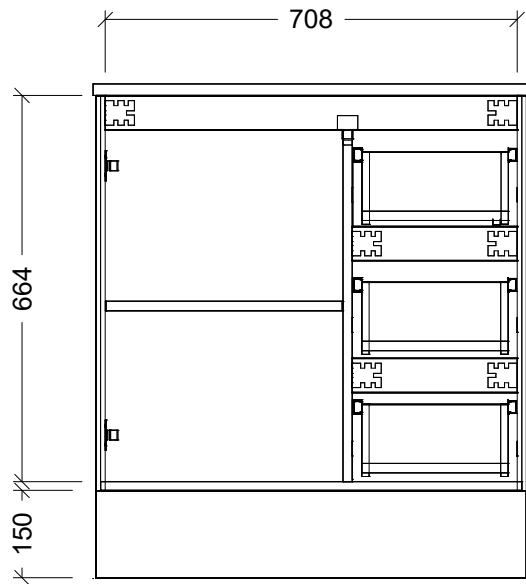

LH and RH Drawer Options Available

Range	Austin
Mount	Floorstanding
Size	750
SKU	AUS-VCO-750-C-X-F

TOP DETAILS

Available Tops	1. Alpha Ceramic
	2. Regal Mineral

Top Notes

NOTES

Revision	01
Date	21/09/23

DIMENSIONS SHOWN ARE IN MILLIMETERS, ARE NOMINAL ONLY AND SUBJECT TO CHANGE AT ANY TIME.  
 DO NOT SCALE DRAWINGS. INSTALLER TO CONFIRM ALL DIMENSIONS ON-SITE PRIOR TO INSTALL.  
 SIZE VARIATION (+/- 3%) IS TO BE EXPECTED ON CERAMIC TOPS.  
 E&OE.