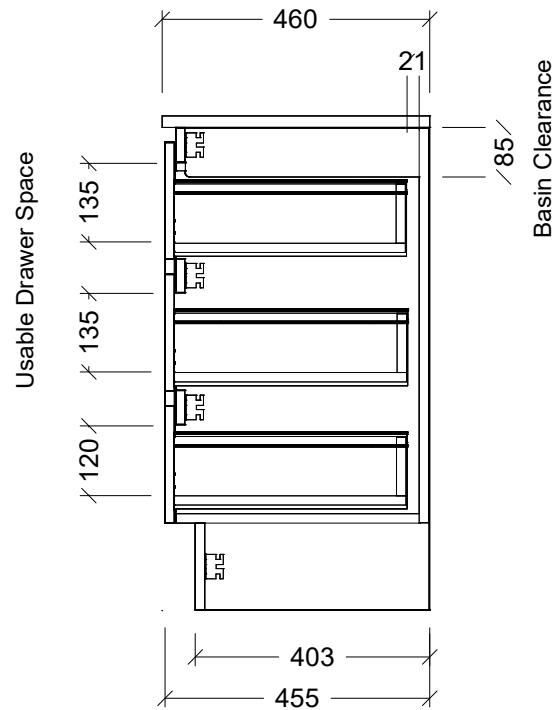

LH and RH Drawer Options Available

Range	Austin
Mount	Floorstanding
Size	750
SKU	AUS-VCO-750-C-X-F

TOP DETAILS

Available Tops	1. Alpha Ceramic
	2. Regal Mineral

Top Notes

NOTES

Revision	01
Date	21/09/23

DIMENSIONS SHOWN ARE IN MILLIMETERS, ARE NOMINAL ONLY AND SUBJECT TO CHANGE AT ANY TIME.  
 DO NOT SCALE DRAWINGS. INSTALLER TO CONFIRM ALL DIMENSIONS ON-SITE PRIOR TO INSTALL.  
 SIZE VARIATION (+/- 3%) IS TO BE EXPECTED ON CERAMIC TOPS.  
 E&OE.