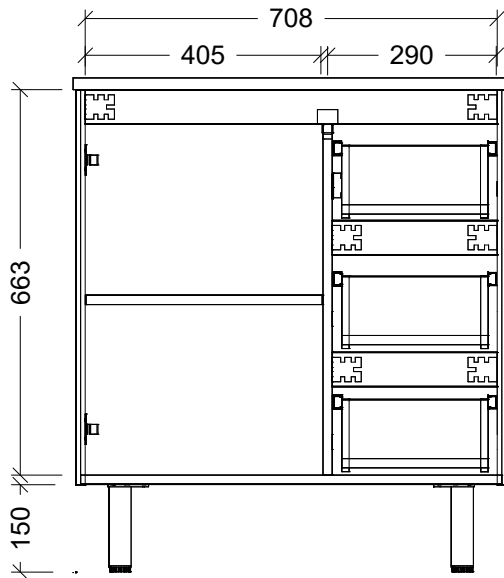

LH and RH Drawer Options Available

Range	Austin
Mount	On Legs
Size	750
SKU	AUS-VCO-750-C-X-L

TOP DETAILS

Available Tops	1. Alpha Ceramic
	2. Regal Mineral

Top Notes

NOTES

Revision	01
Date	21/09/23

DIMENSIONS SHOWN ARE IN MILLIMETERS, ARE NOMINAL ONLY AND SUBJECT TO CHANGE AT ANY TIME.
 DO NOT SCALE DRAWINGS.
 INSTALLER TO CONFIRM ALL DIMENSIONS ON-SITE PRIOR TO INSTALL.
 SIZE VARIATION (+/- 3%) IS TO BE EXPECTED ON CERAMIC TOPS.
 E&OE.