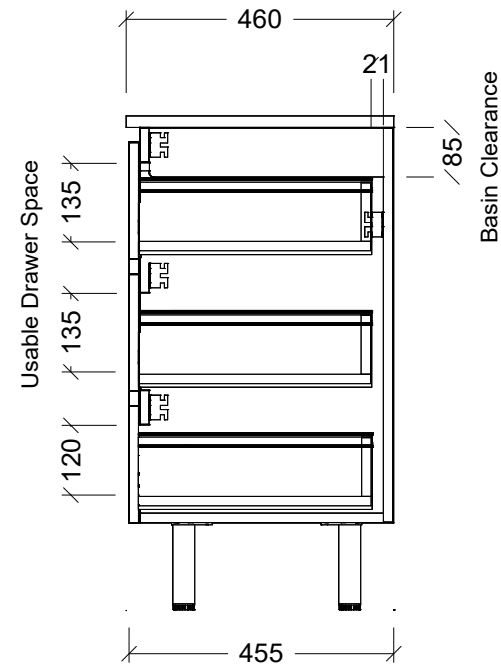

LH and RH Drawer Options Available

Range	Austin
Mount	On Legs
Size	750
SKU	AUS-VCO-750-C-X-L

TOP DETAILS

Available Tops	1. Alpha Ceramic
	2. Regal Mineral

Top Notes

NOTES

Revision	01
Date	21/09/23

DIMENSIONS SHOWN ARE IN MILLIMETERS, ARE NOMINAL ONLY AND SUBJECT TO CHANGE AT ANY TIME.
 DO NOT SCALE DRAWINGS.
 INSTALLER TO CONFIRM ALL DIMENSIONS ON-SITE PRIOR TO INSTALL.
 SIZE VARIATION (+/- 3%) IS TO BE EXPECTED ON CERAMIC TOPS.
 E&OE.