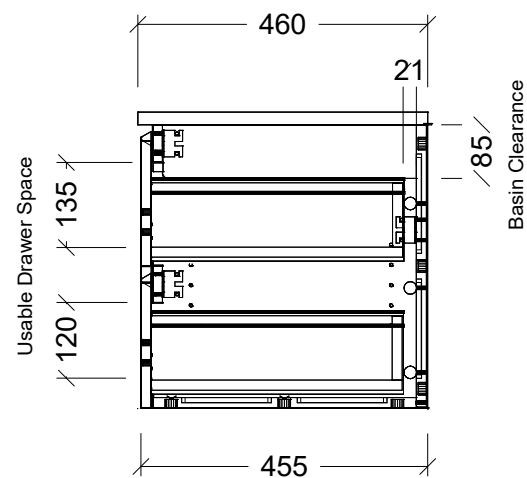

Timberline

22 Myrtle Drive, Armidale NSW 2350
www.timberline.com.au
02 6773 8500