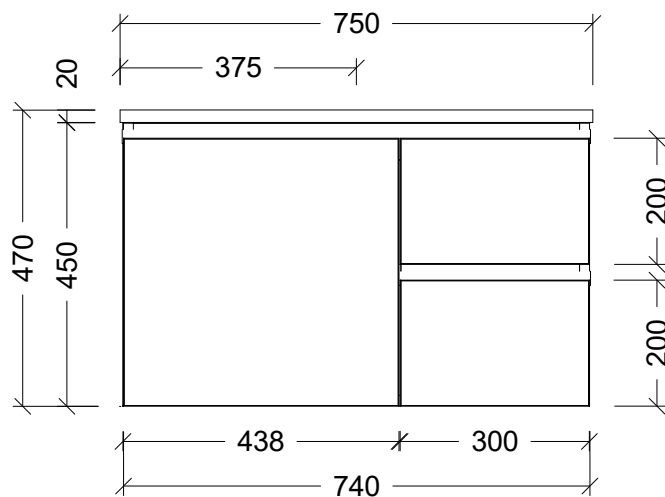

Range	Austin
Mount	Wall Hung
Size	750
SKU	AUS-VCO-750-C-X-W

TOP DETAILS

Available Tops	1. Alpha Ceramic
	2. Regal Mineral

Notes

NOTES

Revision 01

Date 21/09/23

DIMENSIONS SHOWN ARE IN MILLIMETERS, ARE NOMINAL ONLY AND SUBJECT TO CHANGE AT ANY TIME.
DO NOT SCALE DRAWINGS.
INSTALLER TO CONFIRM ALL DIMENSIONS ON-SITE PRIOR TO INSTALL.
SIZE VARIATION (+/- 3%) IS TO BE EXPECTED ON CERAMIC TOPS.
E&OE.

Copyright ©

LH and RH Drawer Options Available