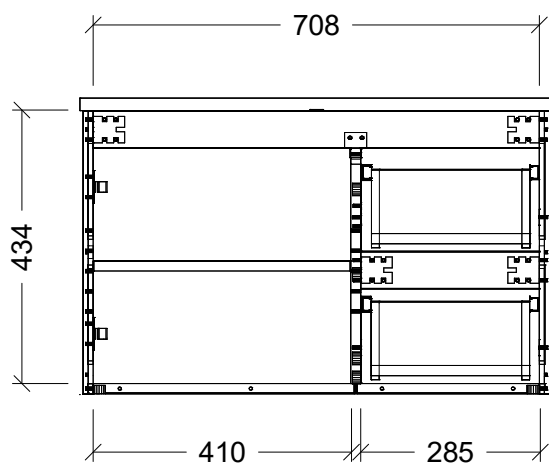

Timberline

22 Myrtle Drive, Armidale NSW 2350
www.timberline.com.au
02 6773 8500