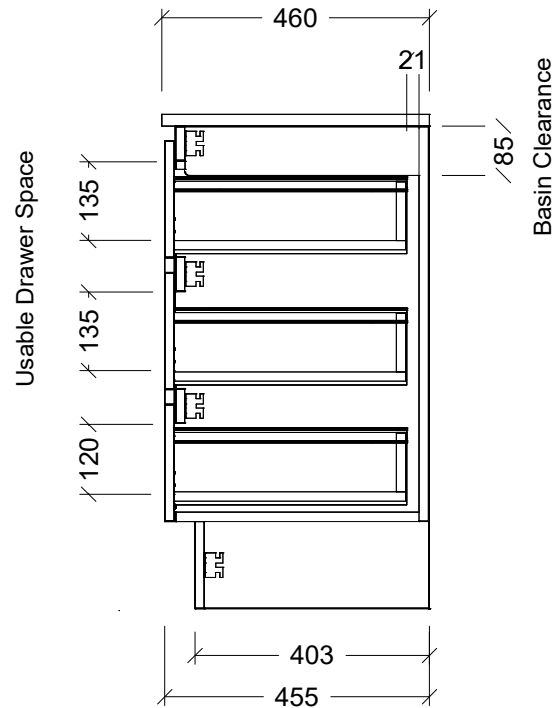

LH and RH Drawer Options Available

Range	Austin
Mount	Floorstanding
Size	900
SKU	AUS-VCO-900-C-X-F

TOP DETAILS

Available Tops	1. Alpha Ceramic
	2. Regal Mineral

Top Notes

NOTES

Revision	01
Date	21/09/23

DIMENSIONS SHOWN ARE IN MILLIMETERS, ARE NOMINAL ONLY AND SUBJECT TO CHANGE AT ANY TIME.  
DO NOT SCALE DRAWINGS. INSTALLER TO CONFIRM ALL DIMENSIONS ON-SITE PRIOR TO INSTALL.  
SIZE VARIATION (+/- 3%) IS TO BE EXPECTED ON CERAMIC TOPS. E&OE.