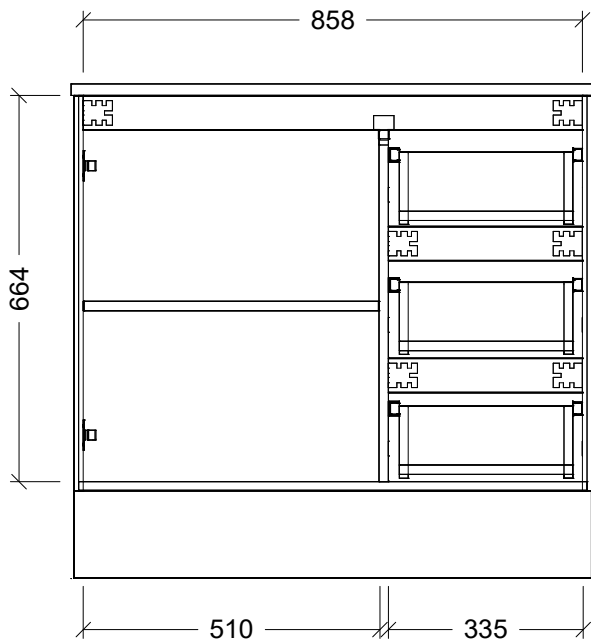

LH and RH Drawer Options Available

Range	Austin
Mount	Floorstanding
Size	900
SKU	AUS-VCO-900-C-X-F

TOP DETAILS

Available Tops	1. Alpha Ceramic
	2. Regal Mineral

Top Notes

NOTES

Revision	01
Date	21/09/23

DIMENSIONS SHOWN ARE IN MILLIMETERS, ARE NOMINAL ONLY AND SUBJECT TO CHANGE AT ANY TIME.  
DO NOT SCALE DRAWINGS. INSTALLER TO CONFIRM ALL DIMENSIONS ON-SITE PRIOR TO INSTALL.  
SIZE VARIATION (+/- 3%) IS TO BE EXPECTED ON CERAMIC TOPS. E&OE.