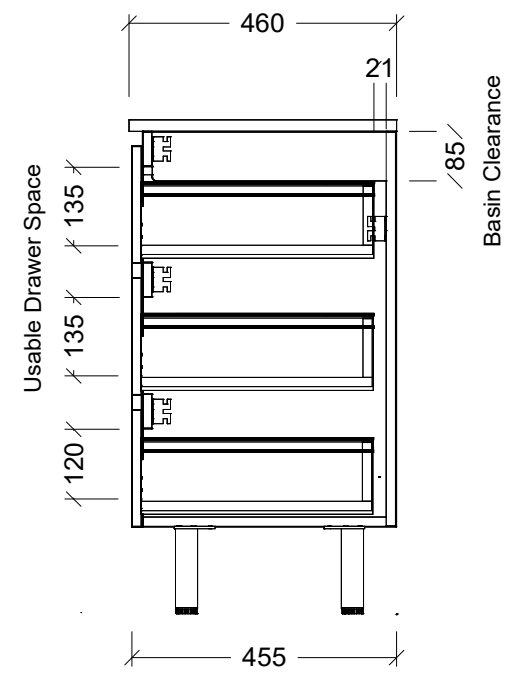

LH and RH Drawer Options Available

Range	Austin
Mount	On Legs
Size	900
SKU	AUS-VCO-900-C-X-L

TOP DETAILS

Available Tops	1. Alpha Ceramic
	2. Regal Mineral

Top Notes

NOTES

Revision	01
Date	21/09/23

DIMENSIONS SHOWN ARE IN MILLIMETERS, ARE NOMINAL ONLY AND SUBJECT TO CHANGE AT ANY TIME.
DO NOT SCALE DRAWINGS. INSTALLER TO CONFIRM ALL DIMENSIONS ON-SITE PRIOR TO INSTALL.
SIZE VARIATION (+/- 3%) IS TO BE EXPECTED ON CERAMIC TOPS.
E&OE.