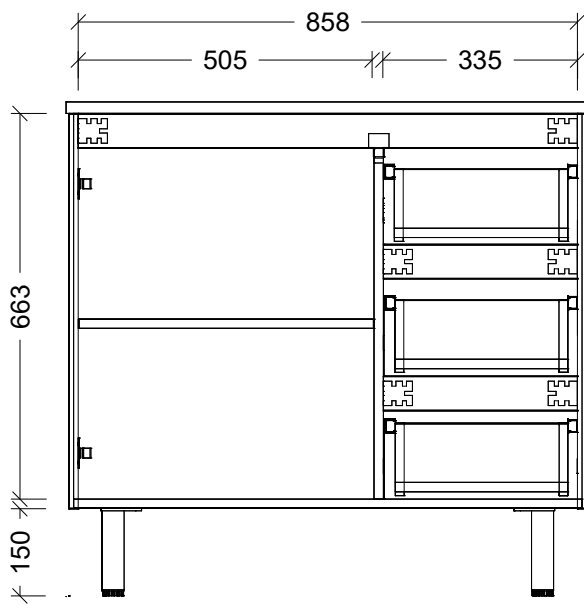

LH and RH Drawer Options Available

Range	Austin
Mount	On Legs
Size	900
SKU	AUS-VCO-900-C-X-L

TOP DETAILS

Available Tops	1. Alpha Ceramic
	2. Regal Mineral

Top Notes

NOTES

Revision	01
Date	21/09/23

DIMENSIONS SHOWN ARE IN MILLIMETERS, ARE NOMINAL ONLY AND SUBJECT TO CHANGE AT ANY TIME.
DO NOT SCALE DRAWINGS. INSTALLER TO CONFIRM ALL DIMENSIONS ON-SITE PRIOR TO INSTALL.
SIZE VARIATION (+/- 3%) IS TO BE EXPECTED ON CERAMIC TOPS.
E&OE.