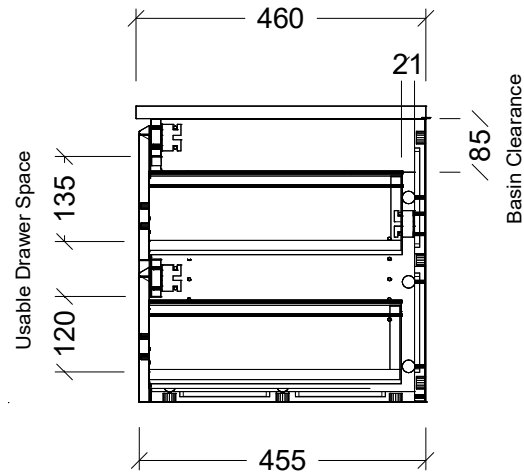

LH and RH Drawer Options Available

Range	Austin
Mount	Wall Hung
Size	900
SKU	AUS-VCO-900-C-X-W

TOP DETAILS

Available Tops	1. Alpha Ceramic
	2. Regal Mineral

Top Notes

NOTES

Revision	01
Date	21/09/23

DIMENSIONS SHOWN ARE IN MILLIMETERS, ARE NOMINAL ONLY AND SUBJECT TO CHANGE AT ANY TIME.  
 DO NOT SCALE DRAWINGS. INSTALLER TO CONFIRM ALL DIMENSIONS ON-SITE PRIOR TO INSTALL.  
 SIZE VARIATION (+/- 3%) IS TO BE EXPECTED ON CERAMIC TOPS. E&OE.