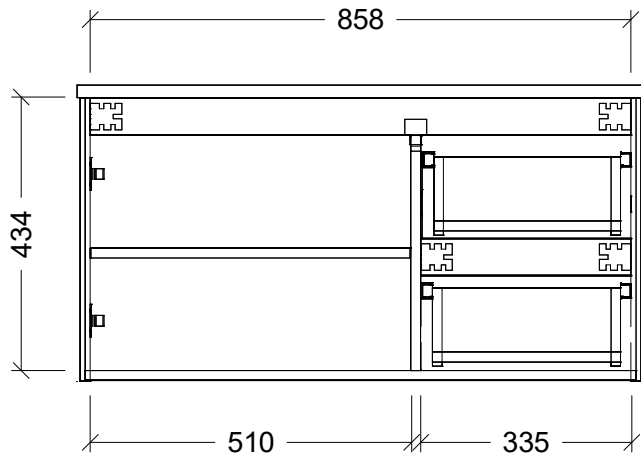

LH and RH Drawer Options Available

Range	Austin
Mount	Wall Hung
Size	900
SKU	AUS-VCO-900-C-X-W

TOP DETAILS

Available Tops	1. Alpha Ceramic
	2. Regal Mineral

Top Notes

NOTES

Revision	01
Date	21/09/23

DIMENSIONS SHOWN ARE IN MILLIMETERS, ARE NOMINAL ONLY AND SUBJECT TO CHANGE AT ANY TIME.  
 DO NOT SCALE DRAWINGS. INSTALLER TO CONFIRM ALL DIMENSIONS ON-SITE PRIOR TO INSTALL.  
 SIZE VARIATION (+/- 3%) IS TO BE EXPECTED ON CERAMIC TOPS. E&OE.