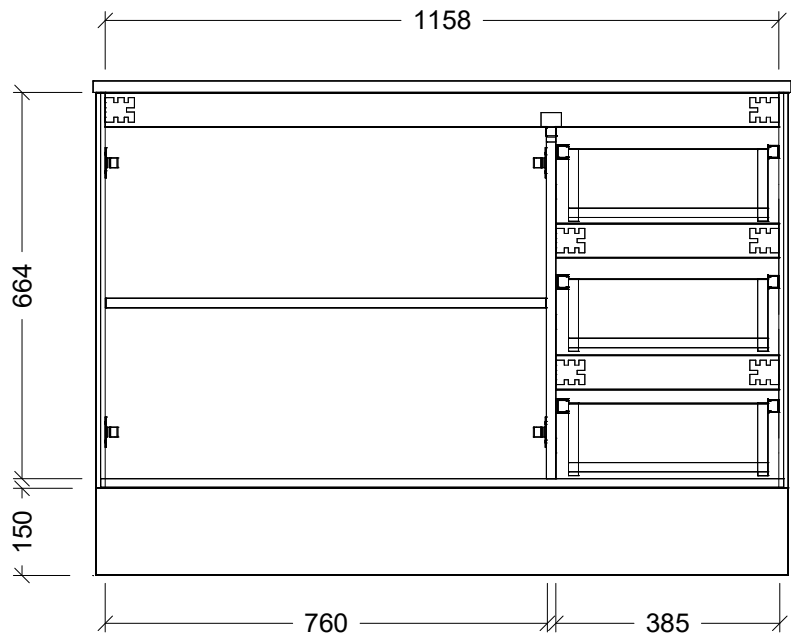

LH and RH Drawer Options Available

Usable Drawer Space

Range	Austin Cambridge
Mount	Floorstanding
Size	1200
SKU	AUSC-VCO-1200-C-X-F

TOP DETAILS

Available Tops	1. Alpha Ceramic
	2. Regal Mineral

Top Notes

NOTES

Revision	01
Date	27/09/23

DIMENSIONS SHOWN ARE IN MILLIMETERS, ARE NOMINAL ONLY AND SUBJECT TO CHANGE AT ANY TIME.
DO NOT SCALE DRAWINGS.
INSTALLER TO CONFIRM ALL DIMENSIONS ON-SITE PRIOR TO INSTALL.
SIZE VARIATION (+/- 3%) IS TO BE EXPECTED ON CERAMIC TOPS.
E&OE.