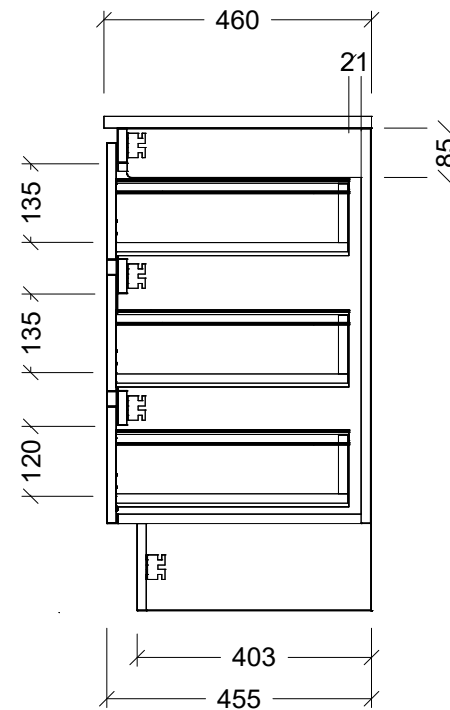

LH and RH Drawer Options Available

Usable Drawer Space

Range	Austin Cambridge
Mount	Floorstanding
Size	1200
SKU	AUSC-VCO-1200-C-X-F

TOP DETAILS

Available Tops	1. Alpha Ceramic
	2. Regal Mineral

Top Notes

NOTES

Revision	01
Date	27/09/23

DIMENSIONS SHOWN ARE IN MILLIMETERS, ARE NOMINAL ONLY AND SUBJECT TO CHANGE AT ANY TIME.
DO NOT SCALE DRAWINGS.
INSTALLER TO CONFIRM ALL DIMENSIONS ON-SITE PRIOR TO INSTALL.
SIZE VARIATION (+/- 3%) IS TO BE EXPECTED ON CERAMIC TOPS.
E&OE.