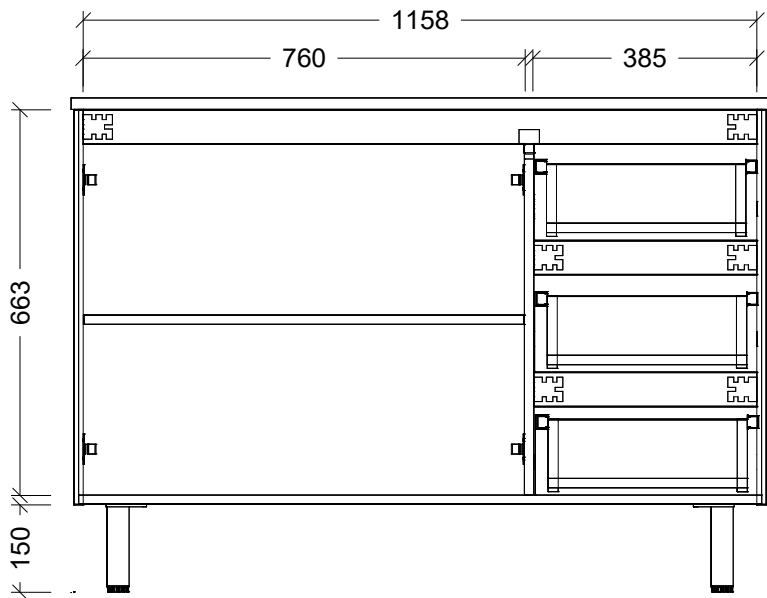

LH and RH Drawer Options Available

Range	Austin Cambridge
Mount	On Legs
Size	1200
SKU	AUSC-VCO-1200-C-X-L

TOP DETAILS

Available Tops	1. Alpha Ceramic
	2. Regal Mineral

Top Notes

NOTES

Revision	01
Date	27/09/23

DIMENSIONS SHOWN ARE IN MILLIMETERS, ARE NOMINAL ONLY AND SUBJECT TO CHANGE AT ANY TIME.  
DO NOT SCALE DRAWINGS. INSTALLER TO CONFIRM ALL DIMENSIONS ON-SITE PRIOR TO INSTALL.  
SIZE VARIATION (+/- 3%) IS TO BE EXPECTED ON CERAMIC TOPS. E&OE.