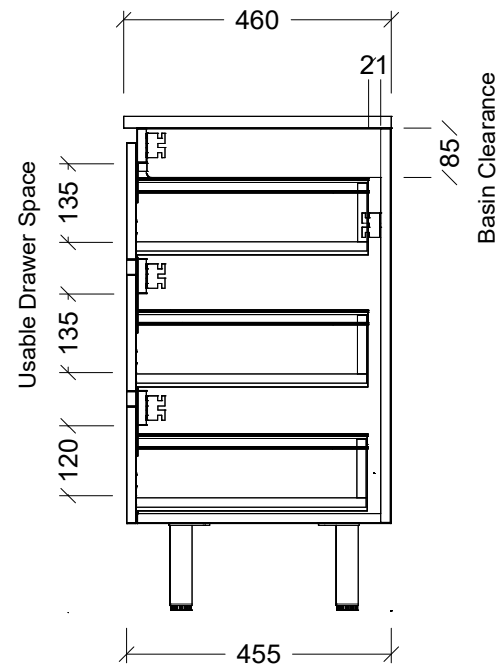

LH and RH Drawer Options Available

Range	Austin Cambridge
Mount	On Legs
Size	1200
SKU	AUSC-VCO-1200-C-X-L

TOP DETAILS

Available Tops	1. Alpha Ceramic
	2. Regal Mineral

Top Notes

NOTES

Revision	01
Date	27/09/23

DIMENSIONS SHOWN ARE IN MILLIMETERS, ARE NOMINAL ONLY AND SUBJECT TO CHANGE AT ANY TIME.  
DO NOT SCALE DRAWINGS. INSTALLER TO CONFIRM ALL DIMENSIONS ON-SITE PRIOR TO INSTALL.  
SIZE VARIATION (+/- 3%) IS TO BE EXPECTED ON CERAMIC TOPS. E&OE.