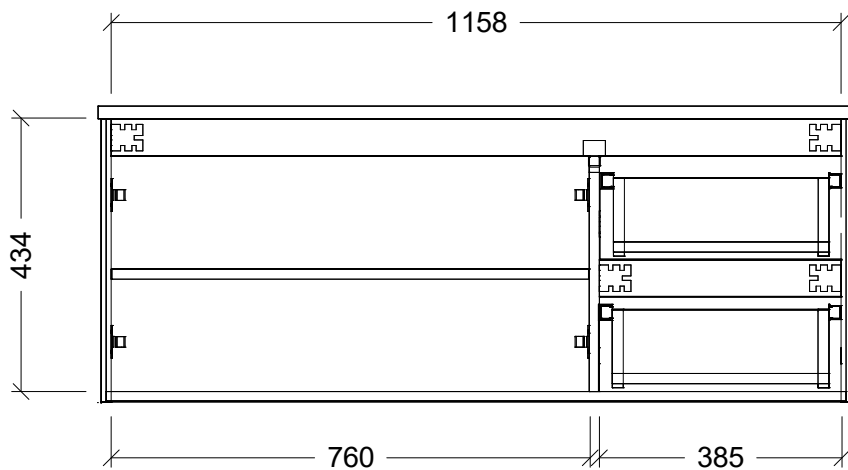

Timberline

22 Myrtle Drive, Armidale NSW 2350
www.timberline.com.au
02 6773 8500