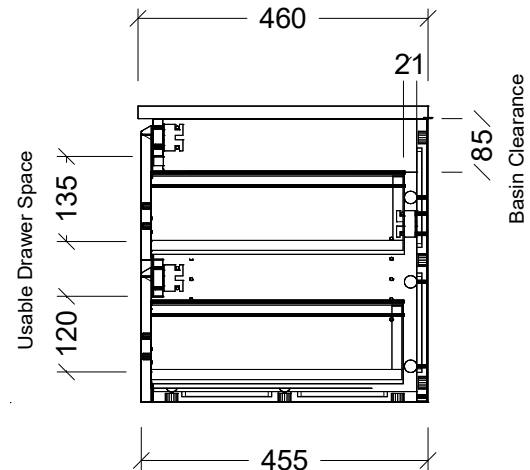

Timberline

22 Myrtle Drive, Armidale NSW 2350
www.timberline.com.au
02 6773 8500