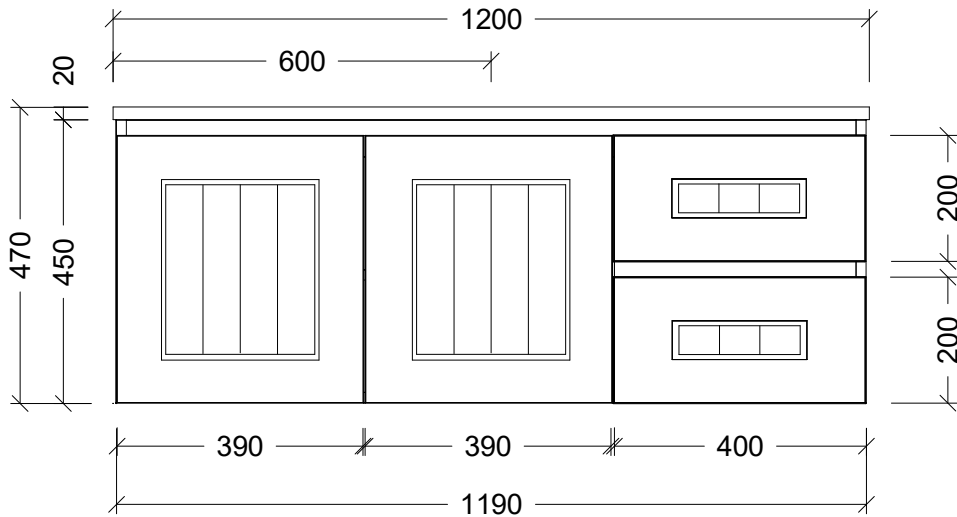

Range	Austin Cambridge
Mount	Wall Hung
Size	1200
SKU	AUSC-VCO-1200-C-X-W

TOP DETAILS

Available Tops	1. Alpha Ceramic
	2. Regal Mineral

Top Notes

NOTES

Revision	01
Date	27/09/23

DIMENSIONS SHOWN ARE IN MILLIMETERS, ARE NOMINAL ONLY AND SUBJECT TO CHANGE AT ANY TIME.
DO NOT SCALE DRAWINGS.
INSTALLER TO CONFIRM ALL DIMENSIONS ON-SITE PRIOR TO INSTALL.
SIZE VARIATION (+/- 3%) IS TO BE EXPECTED ON CERAMIC TOPS.
E&OE.

Copyright ©

LH and RH Drawer Options Available