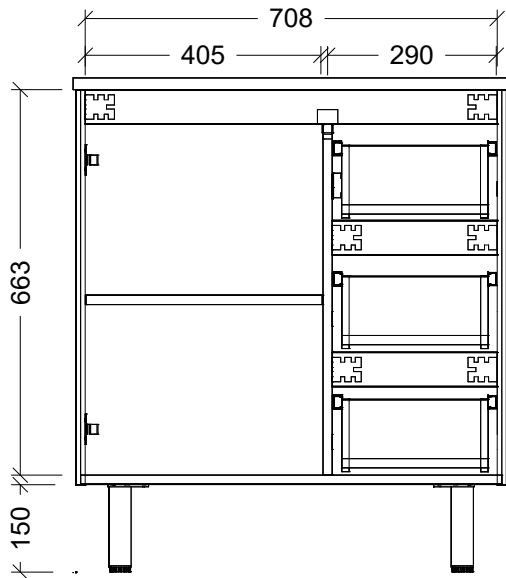

LH and RH Drawer Options Available

Range	Austin Cambridge
Mount	On Legs
Size	750
SKU	AUSC-VCO-750-C-X-L

#### NOTES

Revision	01
Date	27/09/23

DIMENSIONS SHOWN ARE IN MILLIMETERS, ARE NOMINAL ONLY AND SUBJECT TO CHANGE AT ANY TIME.  
DO NOT SCALE DRAWINGS. INSTALLER TO CONFIRM ALL DIMENSIONS ON-SITE PRIOR TO INSTALL.  
SIZE VARIATION (+/- 3%) IS TO BE EXPECTED ON CERAMIC TOPS.  
E&OE.