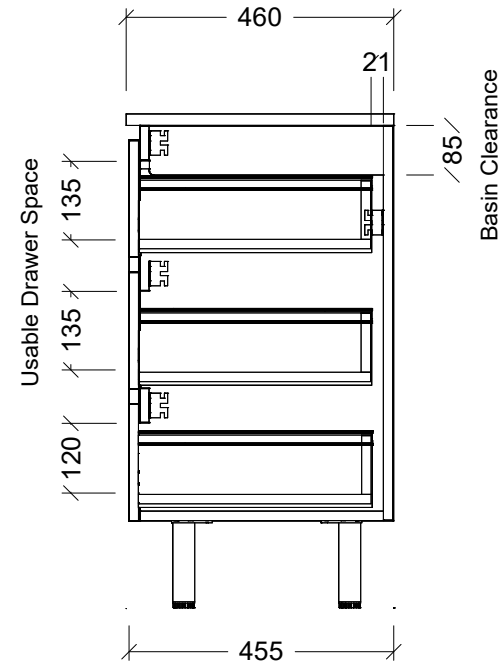

LH and RH Drawer Options Available

Range	Austin Cambridge
Mount	On Legs
Size	750
SKU	AUSC-VCO-750-C-X-L

#### NOTES

Revision	01
Date	27/09/23

DIMENSIONS SHOWN ARE IN MILLIMETERS, ARE NOMINAL ONLY AND SUBJECT TO CHANGE AT ANY TIME.  
DO NOT SCALE DRAWINGS. INSTALLER TO CONFIRM ALL DIMENSIONS ON-SITE PRIOR TO INSTALL.  
SIZE VARIATION (+/- 3%) IS TO BE EXPECTED ON CERAMIC TOPS.  
E&OE.