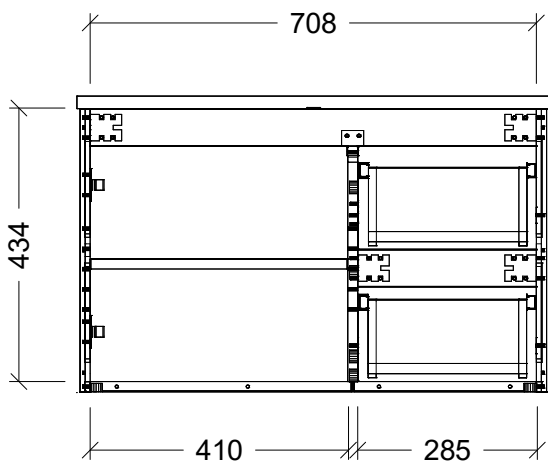

LH and RH Drawer Options Available

Range	Austin Cambridge
Mount	Wall Hung
Size	750
SKU	AUSC-VCO-750-C-X-W

TOP DETAILS

Available Tops	1. Alpha Ceramic
	2. Regal Mineral

Notes

NOTES

Revision 01

Date 27/09/23

DIMENSIONS SHOWN ARE IN MILLIMETERS, ARE NOMINAL ONLY AND SUBJECT TO CHANGE AT ANY TIME.
DO NOT SCALE DRAWINGS.
INSTALLER TO CONFIRM ALL DIMENSIONS ON-SITE PRIOR TO INSTALL.
SIZE VARIATION (+/- 3%) IS TO BE EXPECTED ON CERAMIC TOPS.
E&OE.