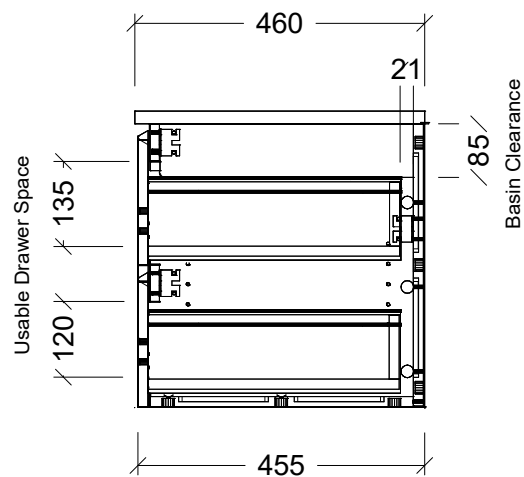

LH and RH Drawer Options Available

Range	Austin Cambridge
Mount	Wall Hung
Size	750
SKU	AUSC-VCO-750-C-X-W

TOP DETAILS

Available Tops	1. Alpha Ceramic
	2. Regal Mineral

Notes

NOTES

Revision 01

Date 27/09/23

DIMENSIONS SHOWN ARE IN MILLIMETERS, ARE NOMINAL ONLY AND SUBJECT TO CHANGE AT ANY TIME.
DO NOT SCALE DRAWINGS.
INSTALLER TO CONFIRM ALL DIMENSIONS ON-SITE PRIOR TO INSTALL.
SIZE VARIATION (+/- 3%) IS TO BE EXPECTED ON CERAMIC TOPS.
E&OE.