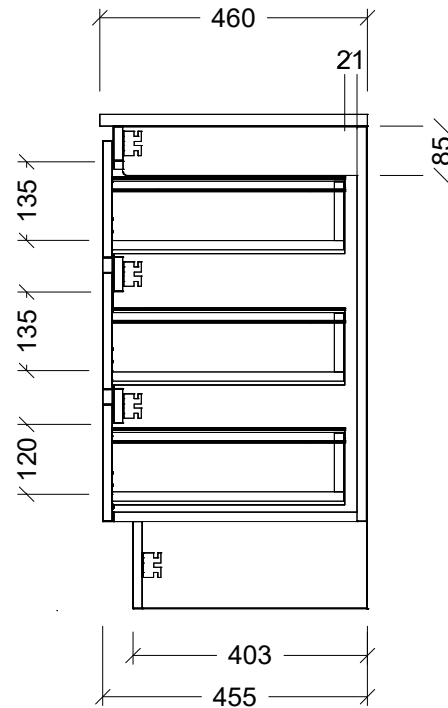

LH and RH Drawer Options Available

Usable Drawer Space

Basin Clearance

Range	Austin Cambridge
Mount	Floorstanding
Size	900
SKU	AUSC-VCO-900-C-X-F

TOP DETAILS

Available Tops	1. Alpha Ceramic 2. Regal Mineral
----------------	--------------------------------------

Top Notes

NOTES

Revision	01
Date	27/09/23

DIMENSIONS SHOWN ARE IN MILLIMETERS, ARE NOMINAL ONLY AND SUBJECT TO CHANGE AT ANY TIME.
DO NOT SCALE DRAWINGS. INSTALLER TO CONFIRM ALL DIMENSIONS ON-SITE PRIOR TO INSTALL.
SIZE VARIATION (+/- 3%) IS TO BE EXPECTED ON CERAMIC TOPS. E&OE.