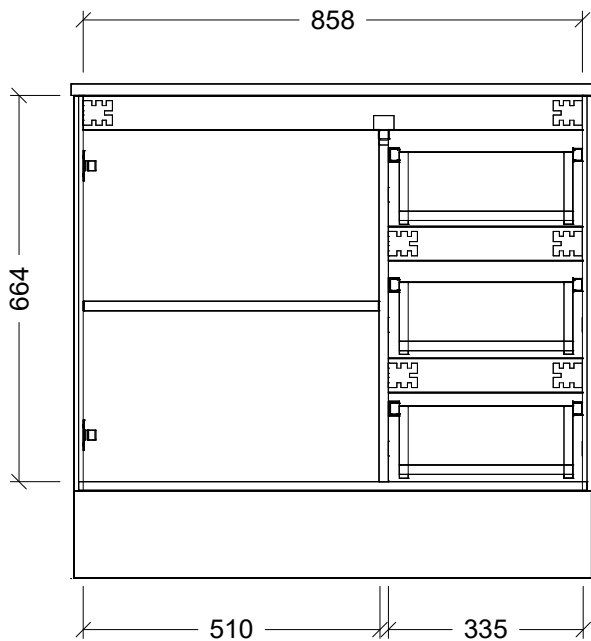

LH and RH Drawer Options Available

Usable Drawer Space

Basin Clearance

Range	Austin Cambridge
Mount	Floorstanding
Size	900
SKU	AUSC-VCO-900-C-X-F

TOP DETAILS

Available Tops	1. Alpha Ceramic 2. Regal Mineral
----------------	--------------------------------------

Top Notes

NOTES

Revision	01
Date	27/09/23

DIMENSIONS SHOWN ARE IN MILLIMETERS, ARE NOMINAL ONLY AND SUBJECT TO CHANGE AT ANY TIME.
DO NOT SCALE DRAWINGS. INSTALLER TO CONFIRM ALL DIMENSIONS ON-SITE PRIOR TO INSTALL.
SIZE VARIATION (+/- 3%) IS TO BE EXPECTED ON CERAMIC TOPS. E&OE.