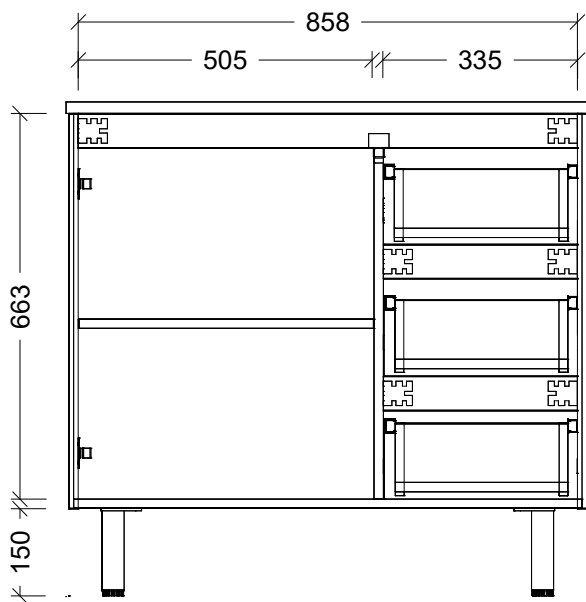

LH and RH Drawer Options Available

Range	Austin Cambridge
Mount	On Legs
Size	900
SKU	AUSC-VCO-900-C-X-L

TOP DETAILS

Available Tops	1. Alpha Ceramic
	2. Regal Mineral

Top Notes

NOTES

Revision	01
Date	27/09/23

DIMENSIONS SHOWN ARE IN MILLIMETERS, ARE NOMINAL ONLY AND SUBJECT TO CHANGE AT ANY TIME.
DO NOT SCALE DRAWINGS. INSTALLER TO CONFIRM ALL DIMENSIONS ON-SITE PRIOR TO INSTALL.
SIZE VARIATION (+/- 3%) IS TO BE EXPECTED ON CERAMIC TOPS.
E&OE.