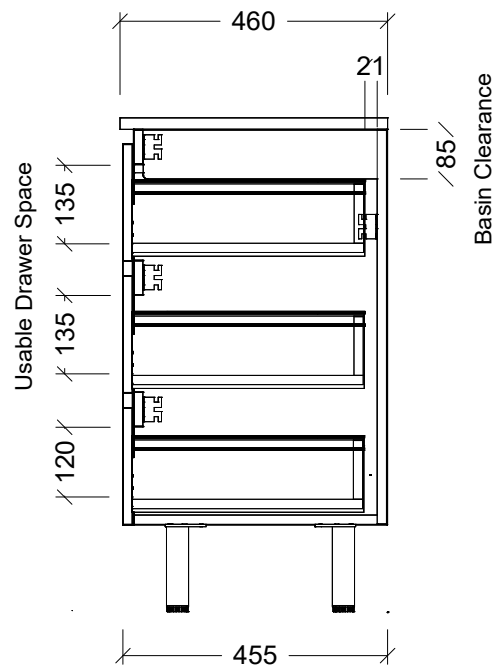

LH and RH Drawer Options Available

Range	Austin Cambridge
Mount	On Legs
Size	900
SKU	AUSC-VCO-900-C-X-L

TOP DETAILS

Available Tops	1. Alpha Ceramic
	2. Regal Mineral

Top Notes

NOTES

Revision	01
Date	27/09/23

DIMENSIONS SHOWN ARE IN MILLIMETERS, ARE NOMINAL ONLY AND SUBJECT TO CHANGE AT ANY TIME.
DO NOT SCALE DRAWINGS. INSTALLER TO CONFIRM ALL DIMENSIONS ON-SITE PRIOR TO INSTALL.
SIZE VARIATION (+/- 3%) IS TO BE EXPECTED ON CERAMIC TOPS.
E&OE.