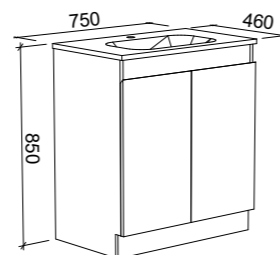

Rockford

S SILVER INCLUSIONS

ROCKFORD 750mm

Wall Hung

CABINET WITH	SKU	RRP
Alpha Ceramic Top	RKF-V-750-C-APH-W	\$1,080
Haven Matt Dolomite Top	RKF-V-750-C-HVN-W	\$1,080
No Top	RKF-VCO-750-C-X-W	\$697

Floor Standing