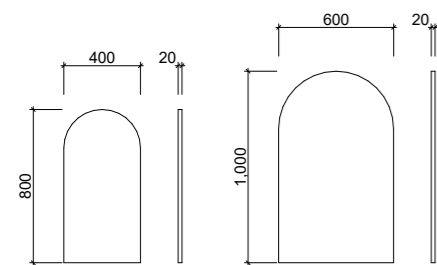

Church Mirror

The Church mirror is a standout choice for any bathroom with its elegant arched top that brings a touch of softness and sophistication to your space.

- Easy split batten mounting system
- Optional surround lighting available (additional charges apply)
- White satin edging unless specified otherwise

[01.] Church Mirror 400mm | CHU-M-400-800 | $563 [02.] Church Mirror 600mm | CHU-M-600-1000 | $712 each [03.] Church Mirror 600mm | CHU-M-600-1000 | $712
Please refer to pricelist pages for all available options.