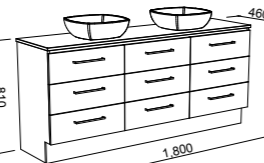

ASHTON 1800mm DOUBLE BOWL

Wall Hung

CABINET WITH	SKU	RRP
20mm SilkSurface Top with White Gloss Above Counter Ceramic Basins	ASH-V-1800-D-SSA-W	\$5,633
No Top	ASH-VCO-1800-D-X-W	\$3,102

Floor Standing

CABINET WITH	SKU	RRP
20mm SilkSurface Top with White Gloss Above Counter Ceramic Basins	ASH-V-1800-D-SSA-F	\$6,588
No Top	ASH-VCO-1800-D-X-F	\$3,974