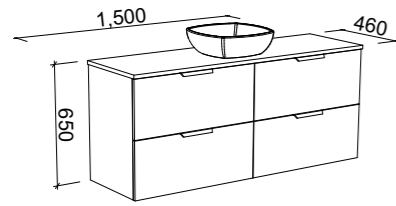

SUTHERLAND HOUSE 1500mm CENTRE BOWL

Wall Hung