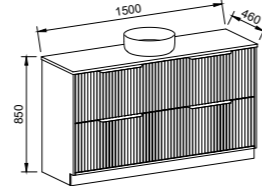

CABINET WITH	SKU	RRP
20mm SilkSurface Top with White Gloss Above Counter Ceramic Basin	ELW-V-1500-C-SSA-F	$4,893
20mm SilkSurface Top with White Gloss Under Counter Ceramic Basin	ELW-V-1500-C-SSU-F	$5,051
No Top	ELW-VCO-1500-C-X-F	$3,780