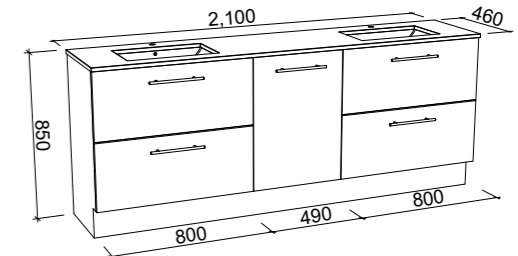

CABINET WITH	SKU	RRP
20mm SilkSurface Top with White Gloss Above Counter Ceramic Basins	MAR-V-2100-D-SSA-F	$4,546
20mm SilkSurface Top with White Gloss Under Counter Ceramic Basins	MAR-V-2100-D-SSU-F	$4,546
No Top	MAR-VCO-2100-D-X-F	$2,514