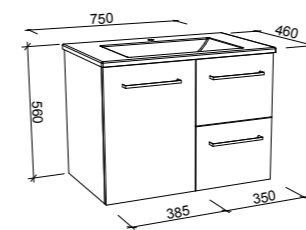

CARLO 750mm

Wall Hung

CABINET WITH	SKU	RRP
Regal Mineral Composite Top	CAR-V-750-C-REG-W	$1,764
Alpha Ceramic Top	CAR-V-750-C-APH-W	$1,764
Haven Matt Dolomite Top	CAR-V-750-C-HVN-W	$1,764
Grand Mineral Composite Top	CAR-V-750-C-GND-W	$1,945
No Top	CAR-VCO-750-C-X-W	$1,301

Floor Standing