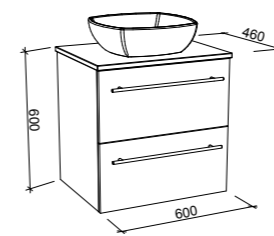

OXBOW 600mm

Wall Hung