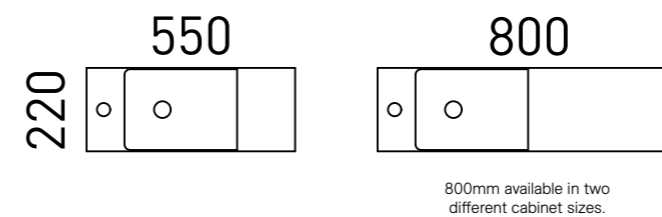

02.

[01.] Oscar Vanity 800mm | OSC-V-8055-L-NAN-W | $1,029 Black Satin Cabinet with Nano Dolomite Top [02.] Oscar Vanity 550mm | OSC-V-5540-L-NAN-F | $1,029 Prime Oak Cabinet with Nano Dolomite Top **Please refer to pricelist pages for all available options.**

NOTE: Towel rail available in chrome only.