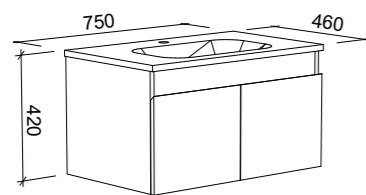

Rockford

S SILVER INCLUSIONS

ROCKFORD 750mm

Wall Hung

CABINET WITH	SKU	RRP
Alpha Ceramic Top	RKF-V-750-C-APH-W	\$1,080
Haven Matt Dolomite Top	RKF-V-750-C-HVN-W	\$1,080
No Top	RKF-VCO-750-C-X-W	\$697

Floor Standing