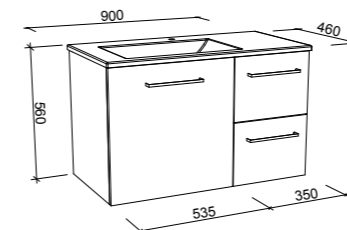

CARLO 900mm OFFSET BOWL

Wall Hung

CABINET WITH	SKU	RRP
Regal Mineral Composite Top Left-hand Offset	CAR-V-900-L-REG-W	$1,775
No Top Left-hand Offset	CAR-VCO-900-L-X-W	$1,410

NOTE: Right-hand offset also available. Order by replacing **-L-** with **-R-** in the relevant SKU.

Floor Standing