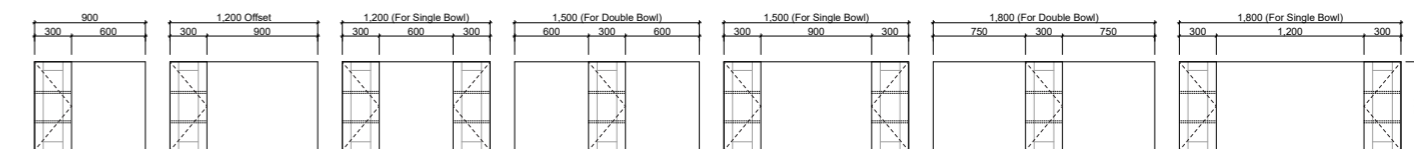

Improve the look of your shaker style vanity with a Victoria shaver. Offered in various sizes and designs, this shaving cabinet perfectly complements our routed front profiles. The interior boasts a timeless white finish and features two adjustable melamine shelves in each section.

- Upgrade to Platinum option with Luxe Graphite interior and glass internal shelves to match Platinum vanities
- Finished using our painted 2 pack polyurethane hardening process. Available in any of our standard painted colours
- Under fingerpull available as standard. Also available with matching handles to vanity unit on request

All cabinets 166mm deep.