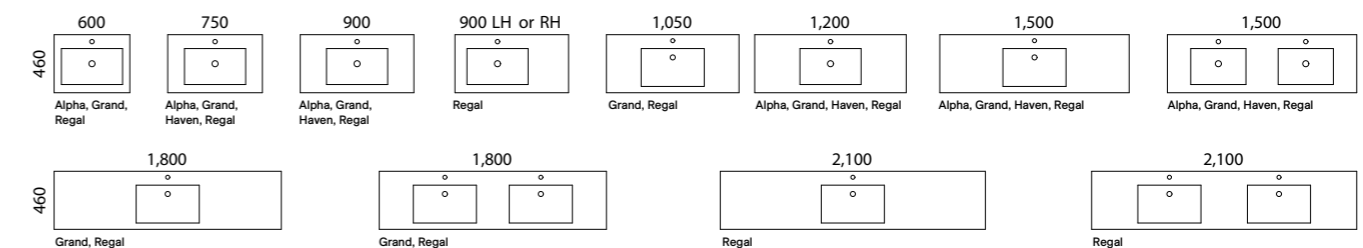

[01.] Carlo Vanity 1800mm | CAR-V-1800-D-REG-W | $4,020 Planked Urban Oak Cabinet with Regal Mineral Composite Top **[02.] Carlo Vanity 1200mm** | CAR-V-1200-C-REG-W | $2,553 Light Pistachio Satin Cabinet with Regal Mineral Composite Top | Shown with Filler Panel on Right | PNL-OPT-V-FILL-R | ADD $59 **[03.] Carlo Vanity 1500mm** | CAR-V-1500-C-GND-F | $3,789 Estella Oak Cabinet with Grand Mineral Composite Top **[04.] Carlo Vanity 1200mm** | CAR-V-1200-C-HVN-W | $2,553 White Satin Cabinet with Haven Matt Dolomite Top **Please refer to pricelist pages for all available options.**

*Selected sizes. See page 244 for Vanity Top Collection.