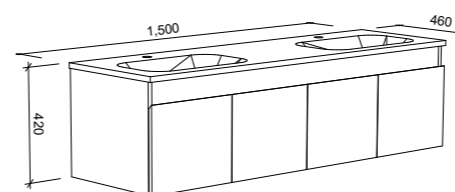

ROCKFORD 1500mm DOUBLE BOWL

Wall Hung

CABINET WITH	SKU	RRP
Alpha Ceramic Top	RKF-V-1500-D-APH-W	\$2,016
Haven Matt Dolomite Top	RKF-V-1500-D-HVN-W	\$2,016
No Top	RKF-VCO-1500-D-X-W	\$1,364

Floor Standing