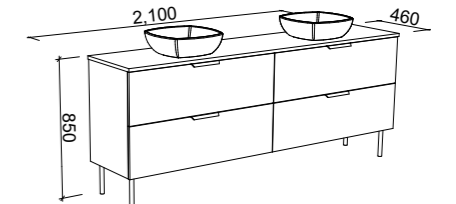

On Legs

CABINET WITH	SKU	RRP
20mm SilkSurface Top with White Gloss Above Counter Ceramic Basins	SHC-V-2100-D-SSA-W	$6,552
20mm SilkSurface Top with White Gloss Under Counter Ceramic Basins	SHC-V-2100-D-SSU-W	$6,552
No Top	SHC-VCO-2100-D-X-W	$3,650

CABINET WITH	SKU	RRP
20mm SilkSurface Top with White Gloss Above Counter Ceramic Basins	SHC-V-2100-D-SSA-L	$6,653
20mm SilkSurface Top with White Gloss Under Counter Ceramic Basins	SHC-V-2100-D-SSU-L	$6,653
No Top	SHC-VCO-2100-D-X-L	$3,841