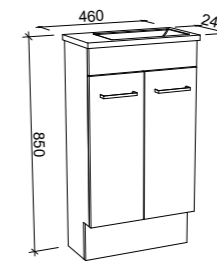

CABINET WITH	SKU	RRP
Ensuite Mineral Composite Top Left-hand Offset	ENS-V-460-L-ENS-F	$1,023
No Top Left-hand Offset	ENS-VCO-460-L-X-F	$794

On Legs