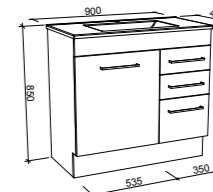

CABINET WITH	SKU	RRP
Alpha Ceramic Top	IND-V-900-C-APH-F	$1,531
No Top	IND-VCO-900-C-X-F	$1,301

Floor Standing