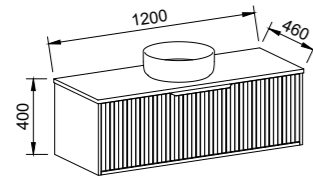

ELWOOD 1200mm

Wall Hung

CABINET WITH	SKU	RRP
20mm SilkSurface Top with White Gloss Above Counter Ceramic Basin	ELW-V-1200-C-SSA-W	$2,652
20mm SilkSurface Top with White Gloss Under Counter Ceramic Basin	ELW-V-1200-C-SSU-W	$2,810
No Top	ELW-VCO-1200-C-X-W	$1,322

Floor Standing