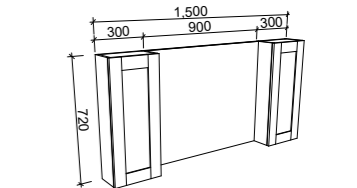

1500mm Single

SKU	RRP
VIC-SC-1500-S-G	$1,671
VIC-SC-1500-S-P	$1,735

NOTE: -L- refers to door position. Right-hand door also available. Order by replacing -R- with -L- in the relevant SKU.

NOTE: -L- refers to door position. Right-hand door also available. Order by replacing -R- with -L- in the relevant SKU.