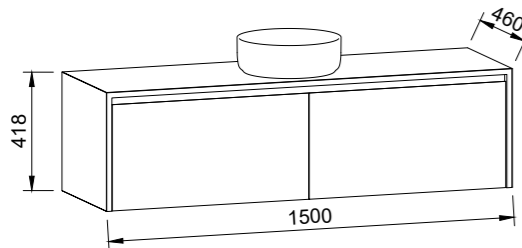

AINSWORTH 1500mm CENTRE BOWL

Wall Hung

CABINET WITH	SKU	RRP
20mm SilkSurface Top with White Gloss Above Counter Ceramic Basin	AIN-V-1500-C-SSA-W	$4,346
20mm SilkSurface Top with White Gloss Under Counter Ceramic Basin	AIN-V-1500-C-SSU-W	$4,346

NOTE: Left - and right-hand offsets also available. Order by replacing -C- with -L- or -R- in the relevant SKU.