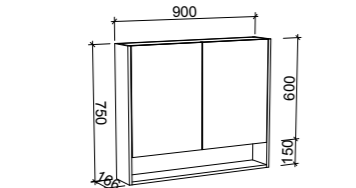

900mm

SKU	RRP
SAN-SC-900-D-G	$1,078
SAN-SC-900-D-P	$1,201