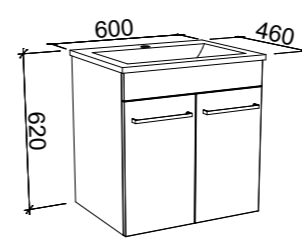

Bargo

G GOLD INCLUSIONS

BARGO 600mm

Wall Hung

CABINET WITH	SKU	RRP
Classic Mineral Composite Top	BAR-V-600-C-CLA-W	$1,556
Regal Mineral Composite Top	BAR-V-600-C-REG-W	$1,581
Alpha Ceramic Top	BAR-V-600-C-APH-W	$1,581
Grand Mineral Composite Top	BAR-V-600-C-GND-W	$1,796
20mm SilkSurface Top with White Gloss Above Counter Ceramic Basin	BAR-V-600-C-SSA-W	$1,990
20mm SilkSurface Top with White Gloss Under Counter Ceramic Basin	BAR-V-600-C-SSU-W	$1,990
No Top	BAR-VCO-600-C-X-W	$1,118