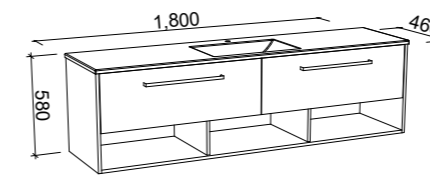

KANSAS 1800mm CENTRE BOWL

Wall Hung

CABINET WITH	SKU	RRP
Regal Mineral Composite Top	KAN-V-1800-C-REG-W	$3,825
20mm SilkSurface Top with White Gloss Above Counter Ceramic Basin	KAN-V-1800-C-SSA-W	$4,183
20mm SilkSurface Top with White Gloss Under Counter Ceramic Basin	KAN-V-1800-C-SSU-W	$4,183
No Top	KAN-VCO-1800-C-X-W	$2,353

Floor Standing