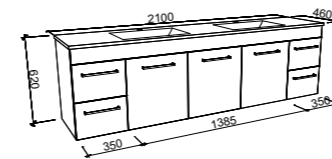

BARGO 2100mm DOUBLE BOWL

Wall Hung