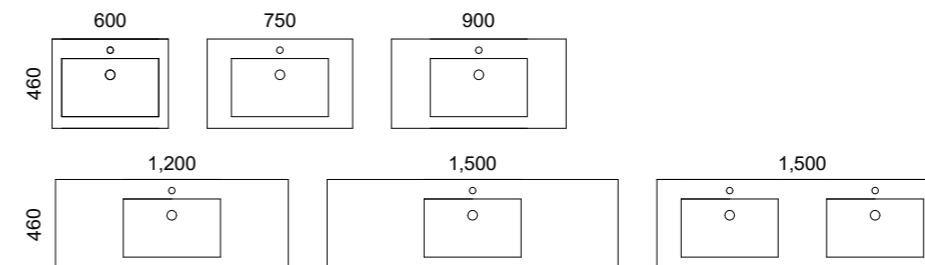

[01.] Ainsworth Vanity 1200mm | AIN-V-1200-C-SSA-W | $3,525 Florentine Walnut Cabinet with Lapis Salt SilkSurface Top and White Gloss Addison Inset Ceramic Basin **[02.] Ainsworth Vanity 750mm** | AIN-V-750-C-SSA-W | $2,917 Light Grey Satin Cabinet with Grigio Stone SilkSurface Top and Black Matt Feather Ceramic Basin | Shown with Basin Colour Upgrade | UPG-OPT-BASCOLOUR | ADD $152 **[03.] Ainsworth Vanity 1500mm** | AIN-V-1500-D-SSA-W | $4,436 Tassie Oak Cabinet with Carrara SilkSurface Top and White Gloss Myrtle Ceramic Basins **Please refer to pricelist pages for all available options.**