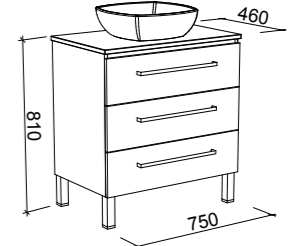

CABINET WITH	SKU	RRP
20mm SilkSurface Top with White Gloss Above Counter Ceramic Basin	ASH-V-750-C-SSA-L	$3,643
No Top	ASH-VCO-750-C-X-L	$2,397