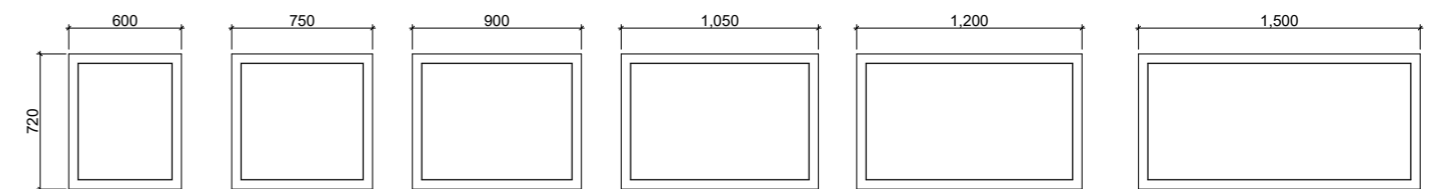

[01.] Miami Mirror 1200mm | MIA-M-1200-720 | $782 Rural Oak Frame **[02.] Miami Mirror 1050mm** | MIA-M-1050-720 | $709 Light Grey Satin Frame **[03.] Miami Mirror 750mm** | MIA-M-750-720 | $532 White Satin Frame **Please refer to pricelist pages for all available options.**