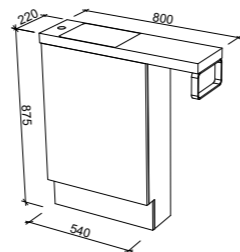

Floor Standing

CABINET WITH	SKU	RRP
Nano Top Left-hand Offset, Left-hand Tap Hole	OSC-V-8055-L-NAN-W	$1,029
No Top Left-hand Offset	OSC-VCO-550-L-X-W	$564

CABINET WITH	SKU	RRP
Nano Top Left-hand Offset, Left-hand Tap Hole	OSC-V-8055-L-NAN-F	$1,266
No Top Left-hand Offset	OSC-VCO-550-L-X-F	$800

NOTE: Side fingerpull standard unless specified otherwise. Please specify hinge side upon ordering. Right-hand offset also available. Order by replacing -L- with -R- in the relevant SKU.

NOTE: The rail on the Oscar is to be screwed to the wall, and siliconed to the top. Please refer to website for installation guide. The rail is only available in chrome.

Oxbow

G GOLD INCLUSIONS