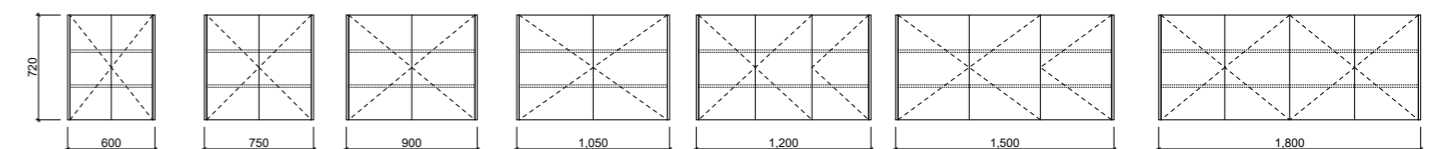

[01.] Denver Shaving Cabinet 900mm | DEN-SC-900-D-G | $854 Tassie Oak Cabinet Denver Platinum Shaving Cabinet 900mm | DEN-SC-900-D-P | $978 [02.] Denver Shaving Cabinet 1500mm | DEN-SC-1500-3-G | $1,266 Coastal Oak Cabinet Denver Platinum Shaving Cabinet 1500mm | DEN-SC-1500-3-P | $1,390 [03.] Denver Shaving Cabinet 900mm | DEN-SC-900-D-G | $854 Emerald Green Satin Cabinet Denver Platinum Shaving Cabinet 900mm | DEN-SC-900-D-P | $978 [04.] Denver Shaving Cabinet 1500mm | DEN-SC-1500-3-G | $1,266 Tassie Oak Cabinet | Shown with Denver Side Lighting Upgrade | LED-L-DENVER | ADD $637 Denver Platinum Shaving Cabinet 1500mm | DEN-SC-1500-3-P | $1,390 Please refer to pricelist pages for all available options.