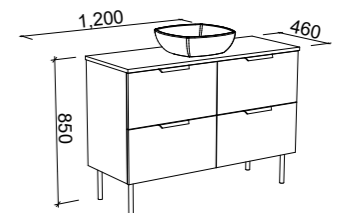

CABINET WITH	SKU	RRP
20mm SilkSurface Top with White Gloss Above Counter Ceramic Basin	SHC-V-1200-C-SSA-L	$3,897
20mm SilkSurface Top with White Gloss Under Counter Ceramic Basin	SHC-V-1200-C-SSU-L	$3,897
No Top	SHC-VCO-1200-C-X-L	$3,465