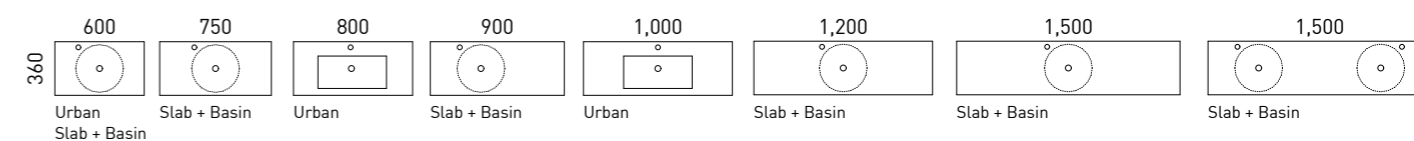

[01.] Karlie Vanity 1500mm | KAR-V-1500-D-SSA-W | $4,173 Classic Oak Cabinet with Silk Whisper SilkSurface Top and White Gloss Gem Ceramic Basins **[02.] Karlie Vanity 600mm** | KAR-V-600-C-SSA-W | $1,939 Prime Oak Cabinet with Blanca Granite SilkSurface Top and White Gloss Ceramic Gem Basin **[03.] Karlie Vanity 1000mm** | KAR-V-1000-C-URB-W | $2,330 Black Satin Cabinet with Urban Ceramic Top **[04.] Karlie Vanity 750mm** | KAR-V-750-C-SSU-F | $2,486 Olive Satin Cabinet with Opalora SilkSurface Top and White Gloss Mini Round Under Counter Ceramic Basin **Please refer to pricelist pages for all available options.**

*Selected sizes. See page 244 for Vanity Top Collection.