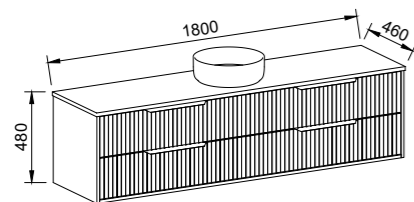

EMMETT 1800mm CENTRE BOWL

Wall Hung

CABINET WITH	SKU	RRP
20mm SilkSurface Top with White Gloss Above Counter Ceramic Basin	EMM-V-1800-C-SSA-W	$4,478
No Top	EMM-VCO-1800-C-X-W	$3,184

Floor Standing