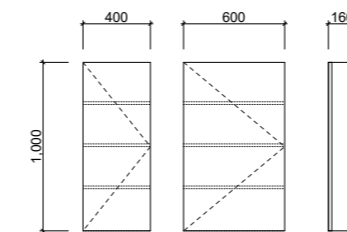

[01.] Jazz Shaving Cabinet 600mm | JZZ-SC-600-S-G | $974 each Light Grey Satin Cabinet Jazz Platinum Shaving Cabinet 600mm | JZZ-SC-600-S-P | $1,033 each
[02.] Jazz Shaving Cabinet 400mm | JZZ-SC-400-S-G | $837 Boston Oak Cabinet Jazz Platinum Shaving Cabinet 400mm | JZZ-SC-400-S-P | $908 Please refer to pricelist pages for all available options.