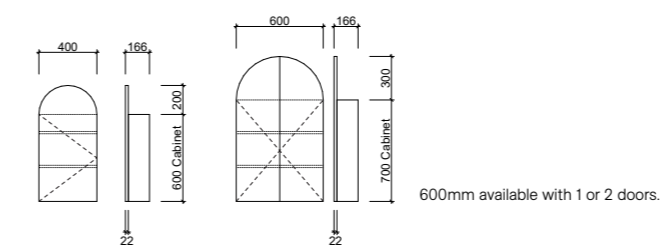

[01.] Church Shaving Cabinet 600mm | CHU-SC-600-S-G | $1,102 Olive Satin Cabinet **Church Platinum Shaving Cabinet 600mm** | CHU-SC-600-S-P | $1,159 **[02.] Church Shaving Cabinet 600mm** | CHU-SC-600-S-G | $1,102 Olive Satin Cabinet shown with door open **Church Platinum Shaving Cabinet 600mm** | CHU-SC-600-S-P | $1,159 **[03.] Church Shaving Cabinet 400mm** | CHU-SC-400-S-G | $1,009 each Classic Oak Cabinet **Church Platinum Shaving Cabinet 400mm** | CHU-SC-400-S-P | $1,051 each **[04.] Church Shaving Cabinet 600mm** | CHU-SC-600-D-G | $1,102 each White Satin Cabinet **Church Platinum Shaving Cabinet 600mm** | CHU-SC-600-D-P | $1,159 each **Please refer to pricelist pages for all available options.**