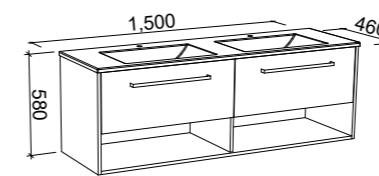

KANSAS 1500mm DOUBLE BOWL

Wall Hung

CABINET WITH	SKU	RRP
Alpha Ceramic Top	KAN-V-1500-D-APH-W	$3,706
Regal Mineral Composite Top	KAN-V-1500-D-REG-W	$3,587
Haven Matt Dolomite Top	KAN-V-1500-D-HVN-W	$3,587
20mm SilkSurface Top with White Gloss Above Counter Ceramic Basins	KAN-V-1500-D-SSA-W	$4,207
20mm SilkSurface Top with White Gloss Under Counter Ceramic Basins	KAN-V-1500-D-SSU-W	$4,207
No Top	KAN-VCO-1500-D-X-W	$2,213

Floor Standing