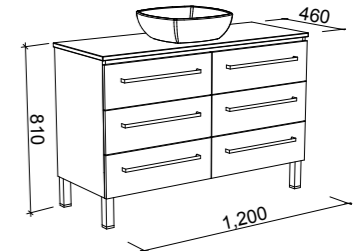

CABINET WITH	SKU	RRP
20mm SilkSurface Top with White Gloss Above Counter Ceramic Basin	ASH-V-1200-C-SSA-L	$4,564
No Top	ASH-VCO-1200-C-X-L	$2,789

NOTE: Cabinet height for Ashton vanities may need to be altered to suit Under Counter basins. POA.