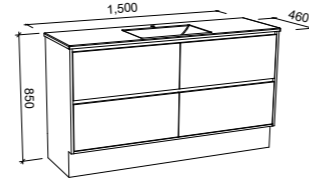

CABINET WITH	SKU	RRP
Alpha Ceramic Top	GRA-V-1500-C-APH-F	$3,850
Regal Mineral Composite Top	GRA-V-1500-C-REG-F	$3,735
Haven Matt Dolomite Top	GRA-V-1500-C-HVN-F	$3,735
20mm SilkSurface Top with White Gloss Above Counter Ceramic Basin	GRA-V-1500-C-SSA-F	$4,331
20mm SilkSurface Top with White Gloss Under Counter Ceramic Basin	GRA-V-1500-C-SSU-F	$4,331
No Top	GRA-VCO-1500-C-X-F	$2,612