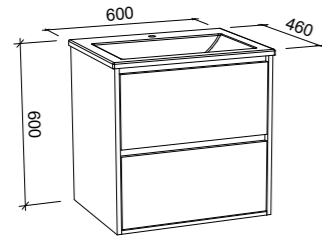

Grange

GRANGE 600mm

Wall Hung

CABINET WITH	SKU	RRP
Alpha Ceramic Top	GRA-V-600-C-APH-W	$1,761
Regal Mineral Composite Top	GRA-V-600-C-REG-W	$1,761
20mm SilkSurface Top with White Gloss Above Counter Ceramic Basin	GRA-V-600-C-SSA-W	$2,098
20mm SilkSurface Top with White Gloss Under Counter Ceramic Basin	GRA-V-600-C-SSU-W	$2,098
No Top	GRA-VCO-600-C-X-W	$1,225