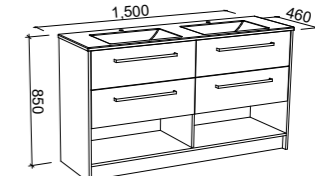

CABINET WITH	SKU	RRP
Alpha Ceramic Top	KAN-V-1500-D-APH-F	$4,769
Regal Mineral Composite Top	KAN-V-1500-D-REG-F	$4,650
Haven Matt Dolomite Top	KAN-V-1500-D-HVN-F	$4,650
20mm SilkSurface Top with White Gloss Above Counter Ceramic Basins	KAN-V-1500-D-SSA-F	$5,270
20mm SilkSurface Top with White Gloss Under Counter Ceramic Basins	KAN-V-1500-D-SSU-F	$5,270
No Top	KAN-VCO-1500-D-X-F	$3,332