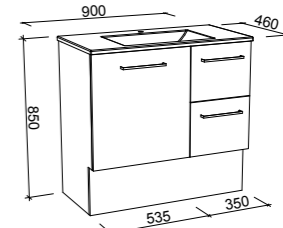

CABINET WITH	SKU	RRP
Regal Mineral Composite Top	CAR-V-900-C-REG-F	$2,142
Alpha Ceramic Top	CAR-V-900-C-APH-F	$2,142
Haven Matt Dolomite Top	CAR-V-900-C-HVN-F	$2,142
Grand Mineral Composite Top	CAR-V-900-C-GND-F	$2,357
No Top	CAR-VCO-900-C-X-F	$1,606