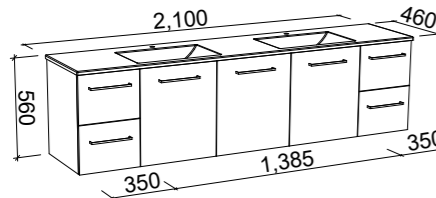

CARLO 2100mm DOUBLE BOWL

Wall Hung