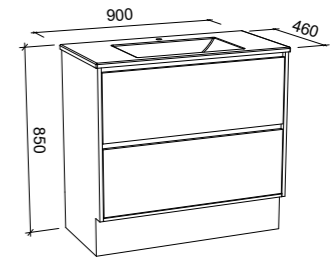

CABINET WITH	SKU	RRP
Alpha Ceramic Top	GRA-V-900-C-APH-F	$2,132
Regal Mineral Composite Top	GRA-V-900-C-REG-F	$2,132
Haven Matt Dolomite Top	GRA-V-900-C-HVN-F	$2,132
20mm SilkSurface Top with White Gloss Above Counter Ceramic Basin	GRA-V-900-C-SSA-F	$2,811
20mm SilkSurface Top with White Gloss Under Counter Ceramic Basin	GRA-V-900-C-SSU-F	$2,811
No Top	GRA-VCO-900-C-X-F	$1,562

Floor Standing