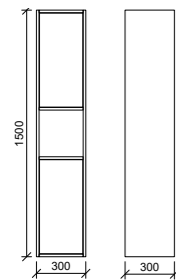

Hudson Box Tallboy

The Hudson Box Tallboy is an elegant and practical piece of furniture that provides both aesthetic appeal and functional storage. The open middle display compartment can showcase your favourite decorative items, while the hidden compartments provide space for all of your bathroom essentials.

- Upgrade to Platinum option with Luxe Graphite interior and glass internal shelves to match Platinum vanities
- Push-to-Open is standard, handles (excluding Fingerpull) also available
- Available in wall hung

[01.] Hudson Box Tallboy | HDB-TB-300-W-G | $1,420 Black Satin Cabinet Hudson Box Platinum Tallboy | HDB-TB-300-W-P | $1,537 Please refer to pricelist pages for all available options.

Hudson Duo Tallboy

The Hudson Duo Tallboy is a versatile and stylish storage solution that offers endless possibilities for organisation and styling. It's designed with functionality in mind, featuring two open shelves at the top, and a push-to-open door that reveals adjustable melamine shelves inside.

- Upgrade to Platinum option with Luxe Graphite interior and glass internal shelves to match Platinum vanities
- Push-to-Open is standard, handles (excluding Fingerpull) also available
- Available in two-tone at no additional charge
- Available in wall hung