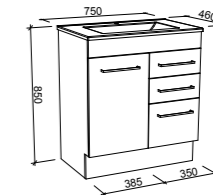

CABINET WITH	SKU	RRP
Alpha Ceramic Top	IND-V-750-C-APH-F	$1,355
No Top	IND-VCO-750-C-X-F	$1,191

Floor Standing