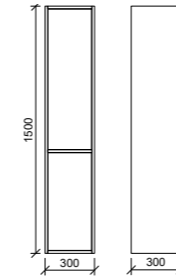

[01.] Hudson Tallboy | HDS-TB-300-W-G | $1,331 Elegant Oak Cabinet **Hudson Platinum Tallboy** | HDS-TB-300-W-P | $1,448 **[02.] Hudson Tallboy** | HDS-TB-300-W-G | $1,331 Light Grey Satin Cabinet | Shown with Apollo Cabinet Front Upgrade | ROU-OPT-APOLLO | ADD $186 per door **Hudson Platinum Tallboy** | HDS-TB-300-W-P | $1,448 **Please refer to pricelist pages for all available options.**

TALLBOYS