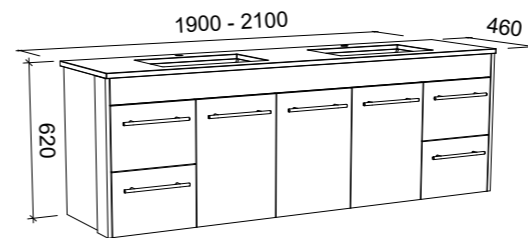

CABINET WITH	SKU	RRP
20mm SilkSurface Top with White Gloss Above Counter Ceramic Basin	WTW-V-2100-C-SSA-W	$5,393
20mm SilkSurface Top with White Gloss Under Counter Ceramic Basin	WTW-V-2100-C-SSU-W	$5,393
No Top	WTW-VCO-2100-C-X-W	$2,897

CABINET WITH	SKU	RRP
20mm SilkSurface Top with White Gloss Above Counter Ceramic Basin	WTW-V-2100-C-SSA-F	$5,917
20mm SilkSurface Top with White Gloss Under Counter Ceramic Basin	WTW-V-2100-C-SSU-F	$5,917
No Top	WTW-VCO-2100-C-X-F	$3,423

WALL TO WALL 1901mm - 2100mm DOUBLE BOWL (Nominate the exact size you require when ordering)

Wall Hung