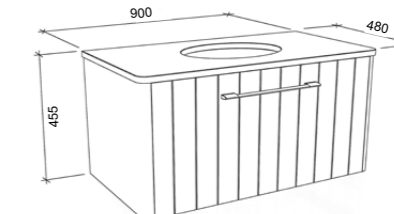

SABA 900mm

Wall Hung

CABINET WITH	SKU	RRP
20mm SilkSurface Top with White Gloss Above Counter Ceramic Basin	SAB-V-900-C-SSA-W	$2,249
20mm SilkSurface Top with White Gloss Under Counter Ceramic Basin	SAB-V-900-C-SSU-W	$2,540
No Top	SAB-VCO-900-C-X-W	$1,218