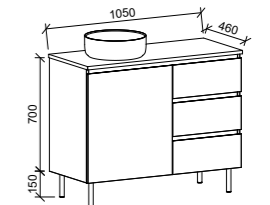

NOTE: Right-hand offset also available. Order by replacing -L- with -R- in the relevant SKU.

DAKOTA 1050mm

Wall Hung

Floor Standing

On Legs

CABINET WITH	SKU	RRP
20mm SilkSurface Top with White Gloss Above Counter Ceramic Basin Left-hand Offset	DAK-V-1050-L-SSA-W	\$4,112
20mm SilkSurface Top with White Gloss Under Counter Ceramic Basin Left-hand Offset	DAK-V-1050-L-SSU-W	\$4,112
No Top Left-hand Offset	DAK-VCO-1050-L-X-W	\$2,115