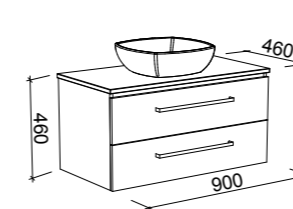

ASHTON 900mm

Wall Hung

CABINET WITH	SKU	RRP
20mm SilkSurface Top with White Gloss Above Counter Ceramic Basin	ASH-V-900-C-SSA-W	$3,329
No Top	ASH-VCO-900-C-X-W	$1,890

Floor Standing