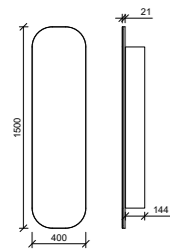

Jazz Arch Mirror Tallboy

The Jazz Arch Mirror Tallboy is not your average piece of furniture with its stylish curved mirror and hidden storage space. Say goodbye to cluttered countertops and hello to a bathroom that's not only beautiful but also functional.

- Upgrade to Platinum option with Luxe Graphite interior and glass internal shelves to match Platinum vanities
- Fingerpull opening
- Painted door edge only
- Available in wall hung

[01.] Jazz Arch Mirror Tallboy | JZA-TB-400-W-G | $1,378 White Satin Cabinet Jazz Arch Mirror Tallboy Platinum Tallboy | JZA-TB-400-W-P | $1,490 Please refer to pricelist pages for all available options.

Lincoln Tallboy

The Lincoln Tallboy is a master of disguise with its tilt-out removable laundry basket, making it easy to keep your dirty clothes out of sight. The customisable height and optional mirror front makes this a practical and stylish winner.

- Upgrade to Platinum option with Luxe Graphite interior and glass internal shelves to match Platinum vanities (basket and hardware will remain white)
- Fixed width, but customisable height
- Available in wall hung, floor standing and on legs