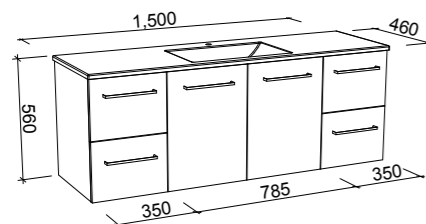

CARLO 1500mm CENTRE BOWL

Wall Hung

CABINET WITH	SKU	RRP
Regal Mineral Composite Top	CAR-V-1500-C-REG-W	$3,251
Alpha Ceramic Top	CAR-V-1500-C-APH-W	$3,348
Haven Matt Dolomite Top	CAR-V-1500-C-HVN-W	$3,251
Grand Mineral Composite Top	CAR-V-1500-C-GND-W	$3,518
No Top	CAR-VCO-1500-C-X-W	$2,086

Floor Standing