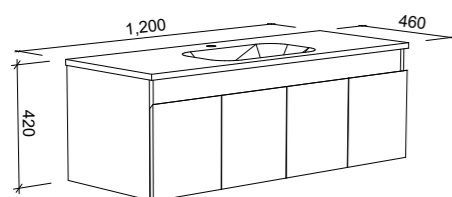

ROCKFORD 1200mm

Wall Hung

CABINET WITH	SKU	RRP
Alpha Ceramic Top	RKF-V-1200-C-APH-W	$1,439
Haven Matt Dolomite Top	RKF-V-1200-C-HVN-W	$1,439
No Top	RKF-VCO-1200-C-X-W	$948

Floor Standing