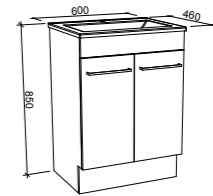

CABINET WITH	SKU	RRP
Alpha Ceramic Top	IND-V-600-C-APH-F	$1,071
No Top	IND-VCO-600-C-X-F	$898

Floor Standing