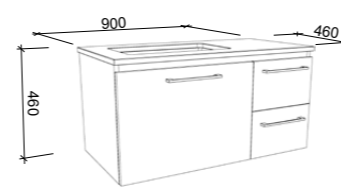

DAKOTA 900mm

Wall Hung