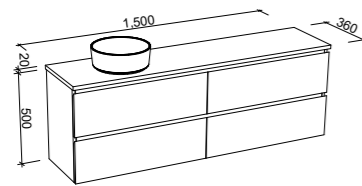

Billie

G GOLD INCLUSIONS

BILLIE 1500mm OFFSET BOWL

Wall Hung

CABINET WITH	SKU	RRP
20mm SilkSurface Top with White Gloss Above Counter Ceramic Basin Left-hand Offset	BIL-V-1500-L-SSA-W	$3,742
20mm SilkSurface Top with White Gloss Mini Under Counter Ceramic Basin Left-hand Offset	BIL-V-1500-L-SSU-W	$3,742
No Top Left-hand Offset	BIL-VCO-1500-L-X-W	$1,995

NOTE: Right-hand offset also available. Order by replacing **-L-** with **-R-** in the relevant SKU. Centre bowl available on request.

Floor Standing