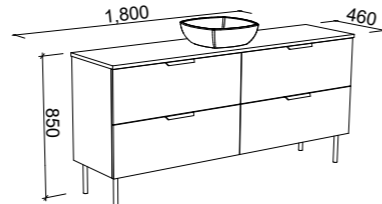

On Legs

CABINET WITH	SKU	RRP
20mm SilkSurface Top with White Gloss Above Counter Ceramic Basin	SHC-V-1800-C-SSA-W	$5,146
20mm SilkSurface Top with White Gloss Under Counter Ceramic Basin	SHC-V-1800-C-SSU-W	$5,146
No Top	SHC-VCO-1800-C-X-W	$3,562

CABINET WITH	SKU	RRP
20mm SilkSurface Top with White Gloss Above Counter Ceramic Basin	SHC-V-1800-C-SSA-L	$5,247
20mm SilkSurface Top with White Gloss Under Counter Ceramic Basin	SHC-V-1800-C-SSU-L	$5,247
No Top	SHC-VCO-1800-C-X-L	$3,947