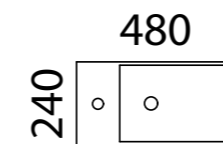

Lottie

S SILVER INCLUSIONS

01.

Although petite, the Lottie has convenient side access shelves to maximise storage in even your smallest bathroom. Available in wall hung and floor standing.

- Top options include:
  - 140mm integrated top - Liberty

02.