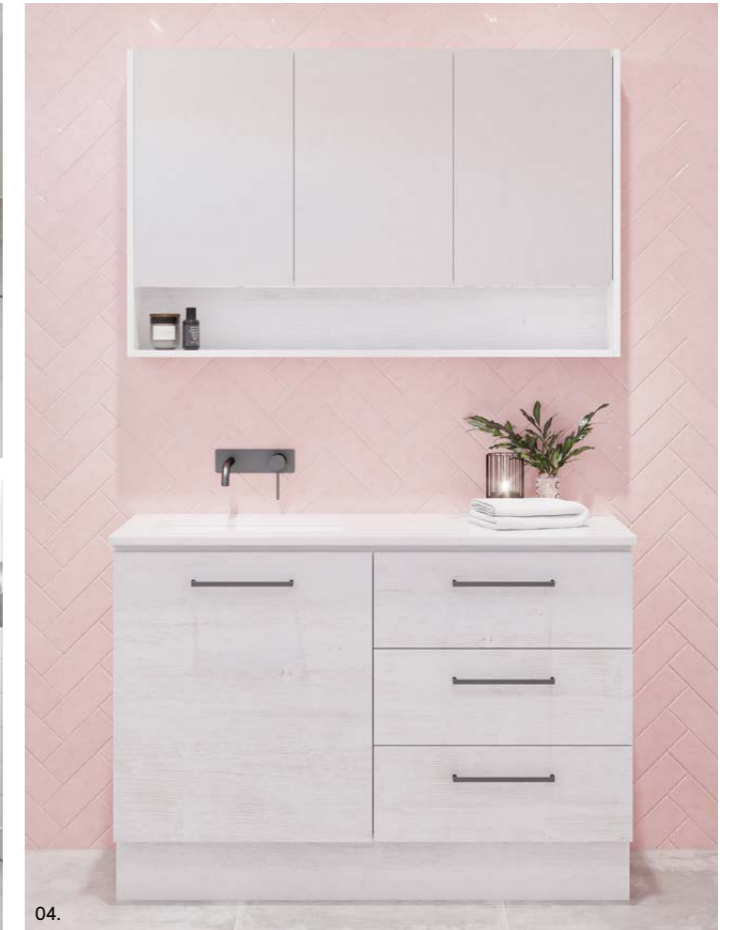

[01.] Dakota Vanity 900mm | DAK-V-900-R-SSU-W | $3,577 Coastal Oak Cabinet with Blanca Granite SilkSurface Top and White Gloss Oval Under Counter Ceramic Basin | Shown with Under Cabinet Vanity Lighting | LED-L-UNDERCAB-V | ADD $413 **[02.] Dakota Vanity 1800mm** | DAK-V-1800-D-SSU-W | $6,267 Perugian Walnut Cabinet with Bianco Pearl SilkSurface Top and White Gloss Oval Under Counter Ceramic Basins | Shown with Under Cabinet Vanity Lighting | LED-L-UNDERCAB-V | ADD $413 **[03.] Dakota Vanity 1800mm** | DAK-V-1800-D-SSU-W | $6,267 Perugian Walnut Cabinet with Bianco Pearl SilkSurface Top and White Gloss Oval Under Counter Ceramic Basins | Shown with Under Cabinet Vanity Lighting | LED-L-UNDERCAB-V | ADD $413 **[04.] Dakota Vanity 1200mm** | DAK-V-1200-L-SSU-F | $4,541 White Painted Wood Cabinet with Arctic White SilkSurface Top and White Gloss Rectangle Under Counter Ceramic Basin **Please refer to pricelist pages for all available options.**