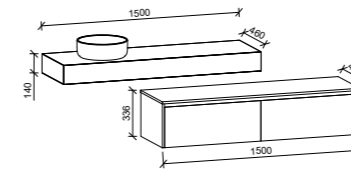

Milan

MILAN 1500mm

Wall Hung

CABINET WITH	SKU	RRP
Complete Unit Left-hand Offset Including White Gloss Ceramic Above Counter Basin, Laminate Slab Top and Cabinet	MIL-V-1500-L-LMA-W	$4,073
Complete Unit Left-hand Offset Including White Gloss Ceramic Above Counter Basin, SilkSurface Top and Cabinet	MIL-V-1500-L-BAA-W	$4,477
Wall Hung Cabinet Only Left-hand Offset	MIL-VCO-1500-L-X-W	$2,018
Laminated Slab Top and Basin Only 1500 x 460 x 140 with mounting brackets Left-hand Offset Incl. White Gloss Ceramic Above Counter Basin	LMA-ST-1500-140-460-L	$2,407
SilkSurface Top and Basin Only 1500 x 460 x 140 with mounting brackets Left-hand Offset Incl. White Gloss Ceramic Above Counter Basin	BAA-ST-1500-140-460-L	$2,696

NOTE: Right-hand offset also available. Order by replacing -L- with -R- in the relevant SKU.

Ollie

OLLIE 400mm

Wall Hung

CABINET WITH	SKU	RRP
Nano Dolomite Top Left-hand Offset	OLL-V-400-L-NAN-W	$752
No Top Left-hand Offset	OLL-VCO-400-L-X-W	$395

NOTE: Side fingerpull standard unless specified otherwise. Please specify hinge side upon ordering. Right-hand offset also available. Order by replacing -L- with -R- in the relevant SKU.