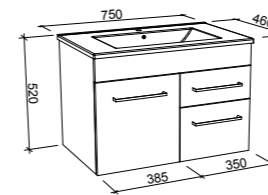

INDIANA 600mm

Wall Hung

CABINET WITH	SKU	RRP
Alpha Ceramic Top	IND-V-600-C-APH-W	\$889
No Top	IND-VCO-600-C-X-W	\$710

INDIANA 750mm

Wall Hung

CABINET WITH	SKU	RRP
Alpha Ceramic Top	IND-V-750-C-APH-W	\$1,077
No Top	IND-VCO-750-C-X-W	\$909