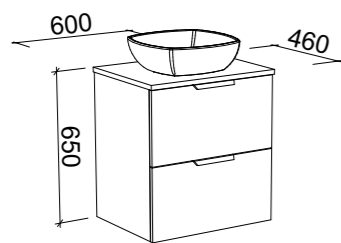

SUTHERLAND HOUSE 600mm

Wall Hung

On Legs

CABINET WITH	SKU	RRP
20mm SilkSurface Top with White Gloss Above Counter Ceramic Basin	SHC-V-600-C-SSA-W	$2,957
20mm SilkSurface Top with White Gloss Under Counter Ceramic Basin	SHC-V-600-C-SSU-W	$2,957
No Top	SHC-VCO-600-C-X-W	$1,875