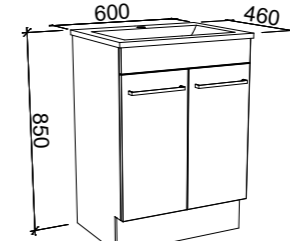

Floor Standing

CABINET WITH	SKU	RRP
Classic Mineral Composite Top	BAR-V-600-C-CLA-F	$1,688
Regal Mineral Composite Top	BAR-V-600-C-REG-F	$1,724
Alpha Ceramic Top	BAR-V-600-C-APH-F	$1,724
Grand Mineral Composite Top	BAR-V-600-C-GND-F	$1,902
20mm SilkSurface Top with White Gloss Above Counter Ceramic Basin	BAR-V-600-C-SSA-F	$2,124
20mm SilkSurface Top with White Gloss Under Counter Ceramic Basin	BAR-V-600-C-SSU-F	$2,124
No Top	BAR-VCO-600-C-X-F	$1,258