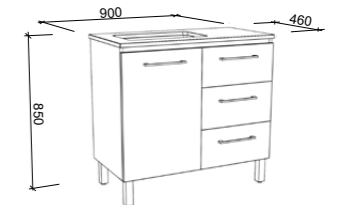

DAKOTA 900mm

Wall Hung

Floor Standing

On Legs

CABINET WITH	SKU	RRP
20mm SilkSurface Top with White Gloss Above Counter Ceramic Basin Left-hand Offset	DAK-V-900-L-SSA-W	\$3,577
20mm SilkSurface Top with White Gloss Under Counter Ceramic Basin Left-hand Offset	DAK-V-900-L-SSU-W	\$3,577
No Top Left-hand Offset	DAK-VCO-900-L-X-W	\$1,777