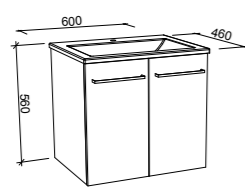

CARLO 600mm

Wall Hung

CABINET WITH	SKU	RRP
Regal Mineral Composite Top	CAR-V-600-C-REG-W	$1,549
Alpha Ceramic Top	CAR-V-600-C-APH-W	$1,549
Grand Mineral Composite Top	CAR-V-600-C-GND-W	$1,764
No Top	CAR-VCO-600-C-X-W	$1,085

Floor Standing