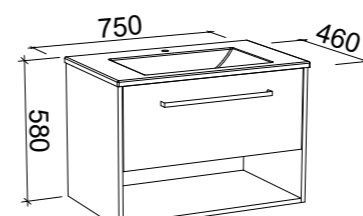

KANSAS 750mm

Wall Hung

CABINET WITH	SKU	RRP
Alpha Ceramic Top	KAN-V-750-C-APH-W	$1,748
Regal Mineral Composite Top	KAN-V-750-C-REG-W	$1,748
Haven Matt Dolomite Top	KAN-V-750-C-HVN-W	$1,748
20mm SilkSurface Top with White Gloss Above Counter Ceramic Basin	KAN-V-750-C-SSA-W	$2,139
20mm SilkSurface Top with White Gloss Under Counter Ceramic Basin	KAN-V-750-C-SSU-W	$2,139
No Top	KAN-VCO-750-C-X-W	$1,196

Floor Standing