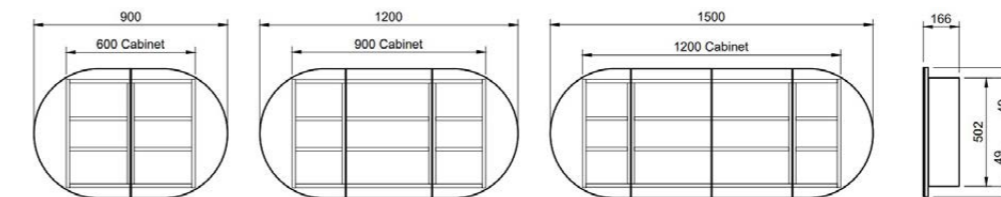

[01.] Ballad Shaving Cabinet 1200mm | BAL-SC-1200-3-G | $1,249 Aged Walnut Cabinet | Shown with Under Shaving Cabinet Lighting | LED-L-UNDERCAB-S-L | ADD $413 **Ballad Platinum Shaving Cabinet 1200mm** | BAL-SC-1200-3-P | $1,373 **[02.] Ballad Shaving Cabinet 1500mm** | BAL-SC-1500-4-G | $1,565 Light Grey Satin Cabinet shown with doors open **Ballad Platinum Shaving Cabinet 1500mm** | BAL-SC-1500-4-P | $1,688 **[03.] Ballad Shaving Cabinet 1500mm** | BAL-SC-1500-4-G | $1,565 Light Grey Satin Cabinet **Ballad Platinum Shaving Cabinet 1500mm** | BAL-SC-1500-4-P | $1,688 **[04.] Ballad Shaving Cabinet 900mm** | BAL-SC-900-D-G | $969 White Satin Cabinet **Ballad Platinum Shaving Cabinet 900mm** | BAL-SC-900-D-P | $1,093 Please refer to pricelist pages for all available options.