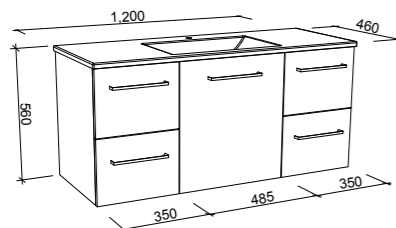

CARLO 1200mm

Wall Hung

CABINET WITH	SKU	RRP
Regal Mineral Composite Top	CAR-V-1200-C-REG-W	$2,553
Alpha Ceramic Top	CAR-V-1200-C-APH-W	$2,553
Haven Matt Dolomite Top	CAR-V-1200-C-HVN-W	$2,553
Grand Mineral Composite Top	CAR-V-1200-C-GND-W	$2,771
No Top	CAR-VCO-1200-C-X-W	$1,837

Floor Standing