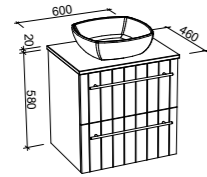

Henley

G GOLD INCLUSIONS

HENLEY 600mm

Wall Hung

CABINET WITH	SKU	RRP
20mm SilkSurface Top with White Gloss Above Counter Ceramic Basin	HEN-V-600-C-SSA-W	$2,798
20mm SilkSurface Top with White Gloss Under Counter Ceramic Basin	HEN-V-600-C-SSU-W	$2,798
No Top	HEN-VCO-600-C-X-W	$1,840

Floor Standing