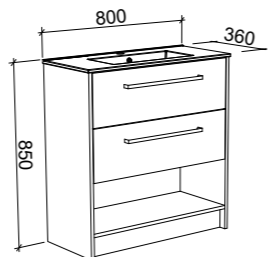

CABINET WITH	SKU	RRP
Urban Ceramic Top	KAR-V-800-C-URB-F	$2,302
No Top	KAR-VCO-800-C-X-F	$1,752

Karlie

G GOLD INCLUSIONS