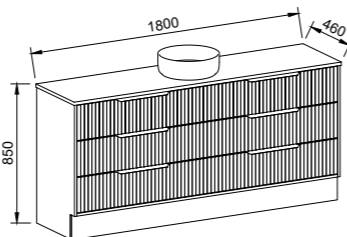

CABINET WITH	SKU	RRP
20mm SilkSurface Top with White Gloss Above Counter Ceramic Basin	EMM-V-1800-C-SSA-F	$5,773
No Top	EMM-VCO-1800-C-X-F	$4,480