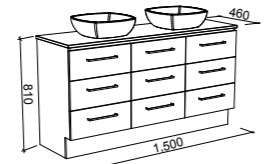

Floor Standing

CABINET WITH	SKU	RRP
20mm SilkSurface Top with White Gloss Above Counter Ceramic Basins	ASH-V-1500-D-SSA-F	$5,944
No Top	ASH-VCO-1500-D-X-F	$3,447