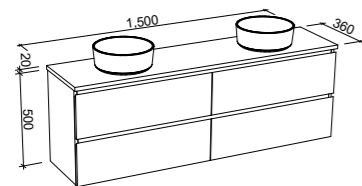

BILLIE 1500mm DOUBLE BOWL

Wall Hung

CABINET WITH	SKU	RRP
20mm SilkSurface Top with White Gloss Above Counter Ceramic Basins	BIL-V-1500-D-SSA-W	$4,089
20mm SilkSurface Top with White Gloss Mini Under Counter Ceramic Basins	BIL-V-1500-D-SSU-W	$4,089
No Top	BIL-VCO-1500-D-X-W	$2,106

Floor Standing