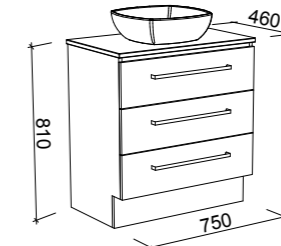

CABINET WITH	SKU	RRP
20mm SilkSurface Top with White Gloss Above Counter Ceramic Basin	ASH-V-750-C-SSA-F	$3,558
No Top	ASH-VCO-750-C-X-F	$2,343

On Legs