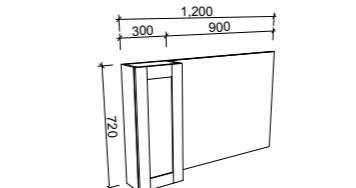

1200mm Offset

SKU	RRP
VIC-SC-1200-L-G	$1,309
VIC-SC-1200-L-P	$1,341