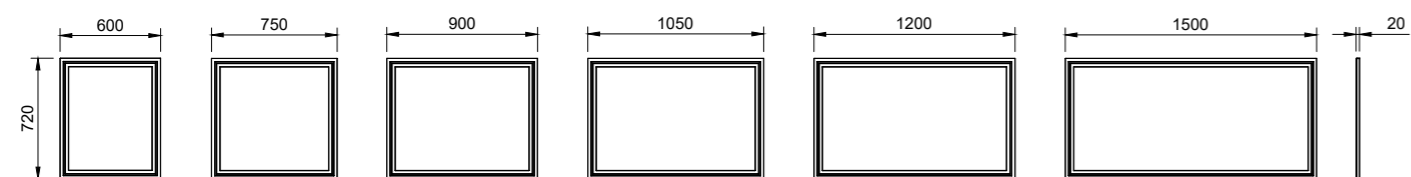

Miami Classic Mirror

The routed frame of this mirror adds a touch of timeless elegance, beautifully complementing shaker style vanities with its classic profile. Available in a range of sizes, the Miami Classic offers versatility to suit your space perfectly.

- Easy split batten mounting system
- Available in vertical hung upon request (additional charges may apply)
- Available in any standard painted finish (not available in woodgrain finishes)

[01.] Miami Mirror 1500mm | MIAC-M-1500-720 | $1,230 White Satin Frame **[02.] Miami Mirror 1200mm** | MIAC-M-1200-720 | $901 White Satin Frame **[03.] Miami Mirror 750mm** | MIAC-M-750-720 | $652 Olive Satin Frame **Please refer to pricelist pages for all available options.**

Oxford Mirror

Transform your bathroom with the versatile Oxford mirror. This sleek and practical design comes in three sizes and for an added touch of elegance you can enhance it with lighting surround (additional charges apply).

- Easy split batten mounting system
- Available in any standard painted finish (not available in woodgrain finishes)
- White satin edging unless specified otherwise