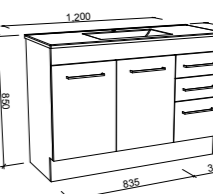

CABINET WITH	SKU	RRP
Alpha Ceramic Top	IND-V-1200-C-APH-F	$1,956
No Top	IND-VCO-1200-C-X-F	$1,595