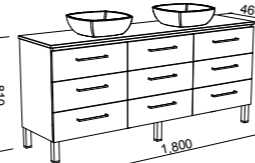

On Legs

CABINET WITH	SKU	RRP
20mm SilkSurface Top with White Gloss Above Counter Ceramic Basins	ASH-V-1800-D-SSA-L	$6,632
No Top	ASH-VCO-1800-D-X-L	$4,021

NOTE: Cabinet height for Ashton vanities may need to be altered to suit Under Counter basins. POA.