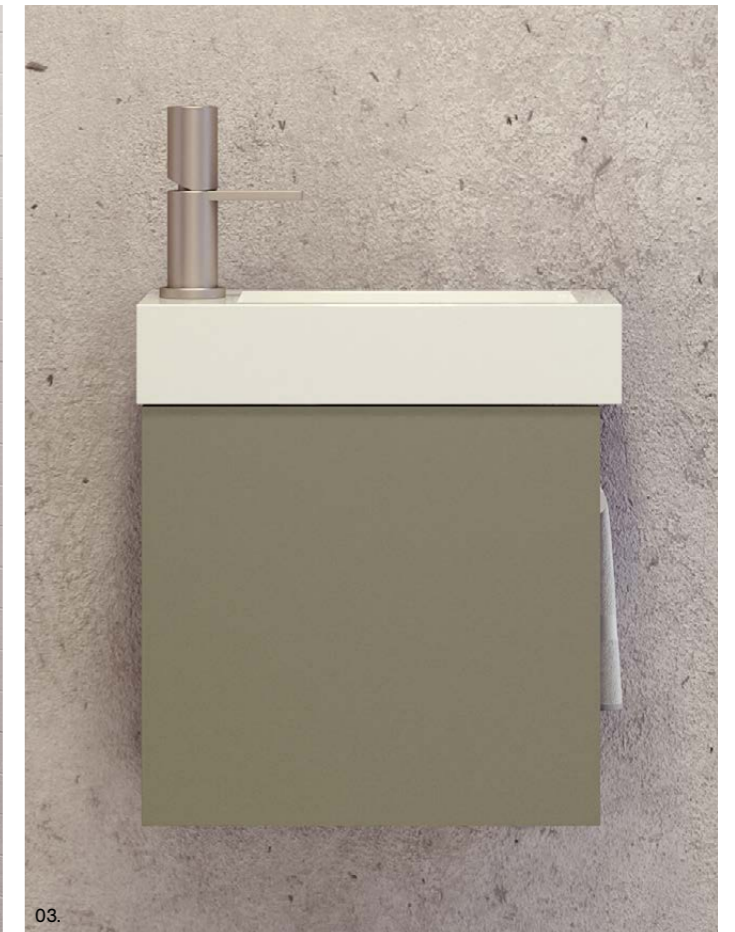

Theo

S SILVER INCLUSIONS

Theo is a compact yet highly functional small space vanity. If you're looking for something petite and practical, Theo is a great option for you. This vanity comes with a towel rail tucked in the side and a top that can be fully reversed to suit your space. Available in wall hung.

- Top options include:
  - 95mm integrated top - Opal
- Towel Rail options include:
  - Chrome as standard, black available upon request