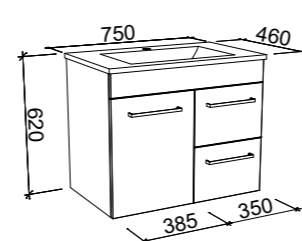

BARGO 750mm

Wall Hung

CABINET WITH	SKU	RRP
Classic Mineral Composite Top	BAR-V-750-C-CLA-W	$1,793
Regal Mineral Composite Top	BAR-V-750-C-REG-W	$1,812
Alpha Ceramic Top	BAR-V-750-C-APH-W	$1,812
Haven Matt Dolomite Top	BAR-V-750-C-HVN-W	$1,812
Grand Mineral Composite Top	BAR-V-750-C-GND-W	$1,991
20mm SilkSurface Top with White Gloss Above Counter Ceramic Basin	BAR-V-750-C-SSA-W	$2,273
20mm SilkSurface Top with White Gloss Under Counter Ceramic Basin	BAR-V-750-C-SSU-W	$2,273
No Top	BAR-VCO-750-C-X-W	$1,349