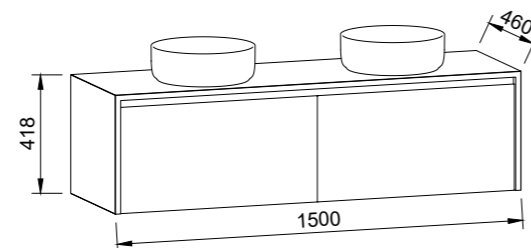

AINSWORTH 1500mm DOUBLE BOWL

Wall Hung

CABINET WITH	SKU	RRP
20mm SilkSurface Top with White Gloss Above Counter Ceramic Basins	AIN-V-1500-D-SSA-W	$4,436
20mm SilkSurface Top with White Gloss Under Counter Ceramic Basins	AIN-V-1500-D-SSU-W	$4,436

Ashton

P PLATINUM INCLUSIONS