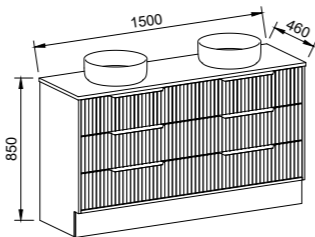

EMMETT 1500mm DOUBLE BOWL

Wall Hung

CABINET WITH	SKU	RRP
20mm SilkSurface Top with White Gloss Above Counter Ceramic Basins	EMM-V-1500-D-SSA-W	\$4,157
No Top	EMM-VCO-1500-D-X-W	\$2,882

Floor Standing

CABINET WITH	SKU	RRP
20mm SilkSurface Top with White Gloss Above Counter Ceramic Basins	EMM-V-1500-D-SSA-F	\$5,322
No Top	EMM-VCO-1500-D-X-F	\$4,047