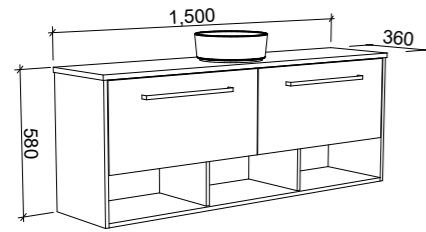

NOTE: See pages 247 - 256 for selected small space basins for the Karlie.

Karlie

G GOLD INCLUSIONS

KARLIE 1500mm CENTRE BOWL

Wall Hung

CABINET WITH	SKU	RRP
20mm SilkSurface Top with White Gloss Above Counter Ceramic Basin	KAR-V-1500-C-SSA-W	\$3,842
20mm SilkSurface Top with White Gloss Ceramic Mini Under Counter Basin	KAR-V-1500-C-SSU-W	\$3,842
No Top	KAR-VCO-1500-C-X-W	\$2,117