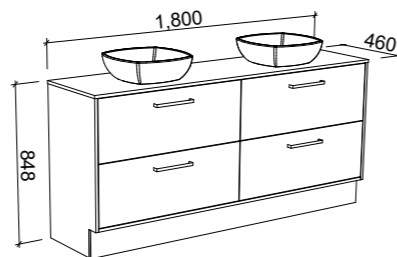

CABINET WITH	SKU	RRP
18mm Laminate Top with White Gloss Ceramic Above Counter Basins	DEL-V-1800-D-LMA-F	$3,709
No Top	DEL-VCO-1800-D-X-F	$2,544

NOTE: Laminate tops for the Delaware will always be a matt finish, and may vary to the cabinet finish.

Eadie

S SILVER INCLUSIONS