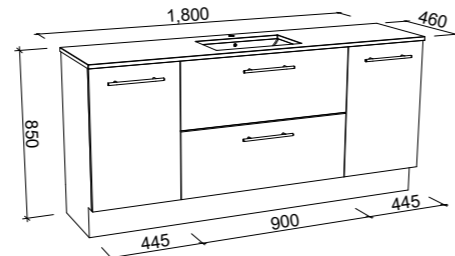

CABINET WITH	SKU	RRP
20mm SilkSurface Top with White Gloss Above Counter Ceramic Basin	MAR-V-1800-C-SSA-F	$4,058
20mm SilkSurface Top with White Gloss Under Counter Ceramic Basin	MAR-V-1800-C-SSU-F	$4,058
No Top	MAR-VCO-1800-C-X-F	$2,359

Marshall

G GOLD INCLUSIONS