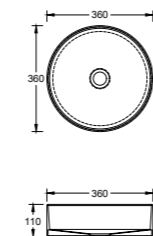

Ceramic Wastes

White

WG POP-OPT-WG | \$59

WM POP-OPT-WM | \$59

Grey

GM POP-OPT-DGM | \$59

Black

BKM POP-OPT-BLK | \$59