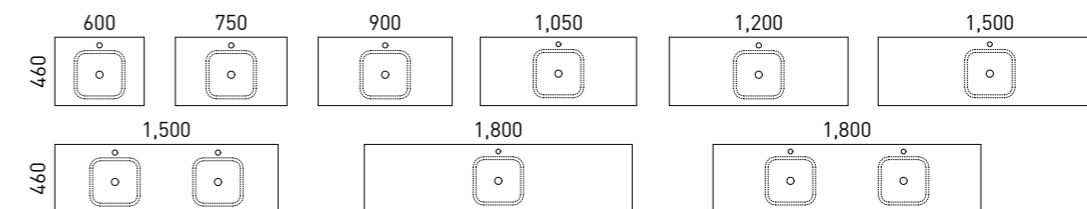

[01.] Henley Vanity 1500mm | HEN-V-1500-D-SSA-W | $5,295 Olive Satin Cabinet with Calcutta Snow SilkSurface Top and Brushed Gold Luxe Stainless Steel Basins | Shown with Basin Colour Upgrade | UPG-OPT-STAINLESS | ADD $374 per basin | Shown with Under Cabinet Vanity Lighting | LED-L-UNDERCAB-V | ADD $413 **[02.] Henley Vanity 900mm** | HEN-V-900-C-SSA-F | $3,432 Light Grey Satin Cabinet with Arctic White SilkSurface Top and White Gloss Allure Ceramic Basin **[03.] Henley Vanity 1800mm** | HEN-V-1800-D-SSA-W | $5,458 Black Satin Cabinet with Grigio Stone SilkSurface Top and Black Matt Allure Ceramic Basins | Shown with Basin Colour Upgrade | UPG-OPT-BASCOLOUR | ADD $152 per basin | Shown with Cabinet Front Upgrade | ROU-OPT-DOCKLAND | ADD $186 per drawer | Shown with Under Cabinet Vanity Lighting | LED-L-UNDERCAB-V | ADD $413 **[04.] Henley Vanity 600mm** | HEN-V-600-C-SSU-W | $2,798 White Satin Cabinet with Stratiss SilkSurface Top and White Gloss Allure Under Counter Ceramic Basin **Please refer to pricelist pages for all available options.**