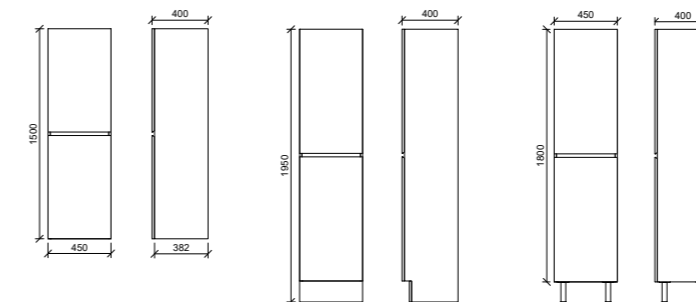

Lincoln Tallboy

The Lincoln Tallboy is a master of disguise with its tilt-out removable laundry basket, making it easy to keep your dirty clothes out of sight. The customisable height and optional mirror front makes this a practical and stylish winner.

- Upgrade to Platinum option with Luxe Graphite interior and glass internal shelves to match Platinum vanities (basket and hardware will remain white)
- Fixed width, but customisable height
- Available in wall hung, floor standing and on legs

[01.] Lincoln Tallboy | LINM-TB-450-W-G | $1,858 Rural Oak Cabinet with Mirror Front Lincoln Platinum Tallboy | LINM-TB-450-W-P | $2,099 [02.] Lincoln Tallboy | LIN-TB-450-F-G | $1,808 White Satin Cabinet showing tilt-out removable laundry basket Lincoln Platinum Tallboy | LIN-TB-450-F-P | $2,049 Please refer to pricelist pages for all available options.