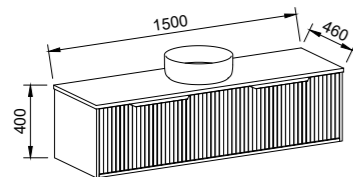

ELWOOD 1500mm CENTRE BOWL

Wall Hung

CABINET WITH	SKU	RRP
20mm SilkSurface Top with White Gloss Above Counter Ceramic Basin	ELW-V-1500-C-SSA-W	$3,522
20mm SilkSurface Top with White Gloss Under Counter Ceramic Basin	ELW-V-1500-C-SSU-W	$3,680
No Top	ELW-VCO-1500-C-X-W	$1,777

Floor Standing