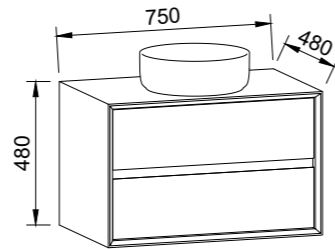

EMBRACE 600mm

Wall Hung

CABINET WITH	SKU	RRP
20mm SilkSurface Top with White Gloss Above Counter Ceramic Basin	EMB-V-600-C-SSA-W	\$3,583

EMBRACE 750mm

Wall Hung

CABINET WITH	SKU	RRP
20mm SilkSurface Top with White Gloss Above Counter Ceramic Basin	EMB-V-750-C-SSA-W	\$3,750