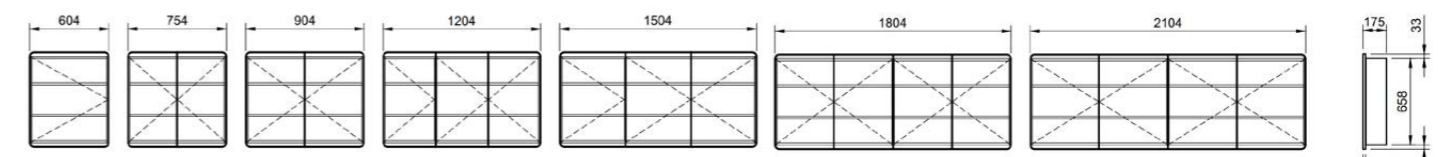

[01.] Sutherland House Shaving Cabinet 750mm | SHC-SC-750-D-G | $1,245 Black Satin Cabinet **[02.] Sutherland House Shaving Cabinet 1500mm** | SHC-SC-1500-3-G | $1,815 White Satin Cabinet **[03.] Sutherland House Shaving Cabinet 900mm** | SHC-SC-900-D-G | $1,348 Light Pistachio Satin Cabinet **[04.] Sutherland House Shaving Cabinet 1200mm** | SHC-SC-1200-3-G | $1,546 White Satin Cabinet **[05.] Sutherland House Shaving Cabinet 1200mm** | SHC-SC-1200-3-G | $1,546 White Satin Cabinet shown with doors open | Shown with Hairdryer Storage and Powerpoint | SHC-OPT-S-DRYER | ADD $185 | Shown with Storage Queen Amber Shaver Storage System | SHC-OPT-S-AMBER-D3 | ADD $216 **Please refer to pricelist pages for all available options.**