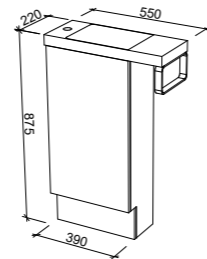

Floor Standing

CABINET WITH	SKU	RRP
Nano Top Left-hand Offset, Left-hand Tap Hole	OSC-V-5540-L-NAN-W	$922
No Top Left-hand Offset	OSC-VCO-400-L-X-W	$553

CABINET WITH	SKU	RRP
Nano Top Left-hand Offset, Left-hand Tap Hole	OSC-V-5540-L-NAN-F	$1,029
No Top Left-hand Offset	OSC-VCO-400-L-X-F	$646

NOTE: Side fingerpull standard unless specified otherwise. Please specify hinge side upon ordering. Right-hand offset also available. Order by replacing -L- with -R- in the relevant SKU.