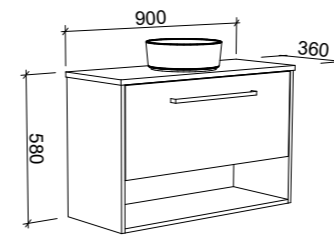

KARLIE 900mm

Wall Hung

CABINET WITH	SKU	RRP
20mm SilkSurface Top with White Gloss Above Counter Ceramic Basin	KAR-V-900-C-SSA-W	$2,582
20mm SilkSurface Top with White Gloss Ceramic Mini Under Counter Basin	KAR-V-900-C-SSU-W	$2,582
No Top	KAR-VCO-900-C-X-W	$1,333

Floor Standing