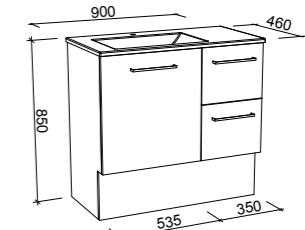

CABINET WITH	SKU	RRP
Regal Mineral Composite Top Left-hand Offset	CAR-V-900-L-REG-F	$1,974
No Top Left-hand Offset	CAR-VCO-900-L-X-F	$1,606