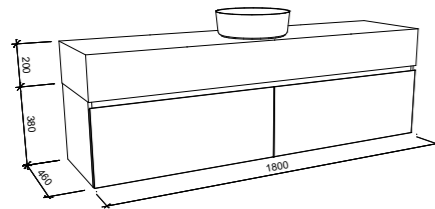

KINGSLEY 1800mm CENTRE BOWL

Wall Hung

CABINET WITH	SKU	RRP
Regal Mineral Composite Top	KIN-V-1800-C-REG-W	$2,997
Stadium Mineral Composite Top	KIN-V-1800-C-STD-W	$2,997
20mm SilkSurface Top with Above Counter White Gloss Ceramic Basin	KIN-V-1800-C-SSA-W	$3,320
20mm SilkSurface Top with Under Counter White Gloss Ceramic Basin	KIN-V-1800-C-SSU-W	$3,606
60mm SilkSurface Freedom Top with Above Counter White Gloss Ceramic Basin	KIN-V-1800-C-FRA-W	$3,820
60mm SilkSurface Freedom Top with Under Counter White Gloss Ceramic Basin	KIN-V-1800-C-FRU-W	$4,070
200mm SilkSurface Box Top with Above Counter White Gloss Ceramic Basin	KIN-V-1800-C-BXA-W	$4,382
200mm SilkSurface Box Top with Under Counter White Gloss Ceramic Basin	KIN-V-1800-C-BXU-W	$4,382
No Top	KIN-VCO-1800-C-X-W	$1,448

NOTE: Cabinet will stay the same size on the Kingsley, regardless of the top option.