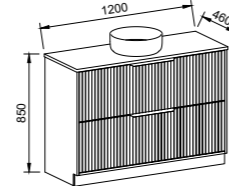

CABINET WITH	SKU	RRP
20mm SilkSurface Top with White Gloss Above Counter Ceramic Basin	ELW-V-1200-C-SSA-F	$3,691
20mm SilkSurface Top with White Gloss Under Counter Ceramic Basin	ELW-V-1200-C-SSU-F	$3,849
No Top	ELW-VCO-1200-C-X-F	$2,764