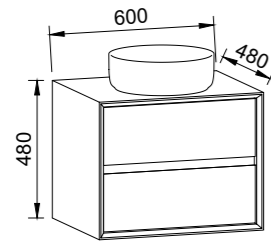

EMBRACE 600mm

Wall Hung

CABINET WITH	SKU	RRP
20mm SilkSurface Top with White Gloss Above Counter Ceramic Basin	EMB-V-600-C-SSA-W	\$3,583

EMBRACE 750mm

Wall Hung

CABINET WITH	SKU	RRP
20mm SilkSurface Top with White Gloss Above Counter Ceramic Basin	EMB-V-750-C-SSA-W	\$3,750