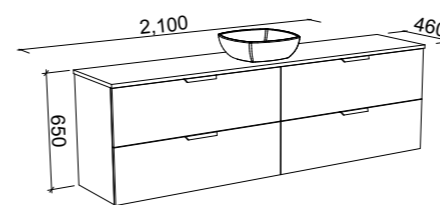

SUTHERLAND HOUSE 2100mm CENTRE BOWL

Wall Hung