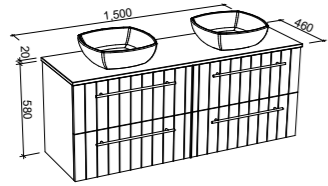

LINEAR
Order with Linear Pattern

QUILTED
Order with Quilted Pattern

VERTICAL
Order with Vertical Pattern

Henley

G GOLD INCLUSIONS

HENLEY 1500mm DOUBLE BOWL

Wall Hung

CABINET WITH	SKU	RRP
20mm SilkSurface Top with White Gloss Above Counter Ceramic Basins	HEN-V-1500-D-SSA-W	\$5,295
20mm SilkSurface Top with White Gloss Under Counter Ceramic Basins	HEN-V-1500-D-SSU-W	\$5,295
No Top	HEN-VCO-1500-D-X-W	\$3,231