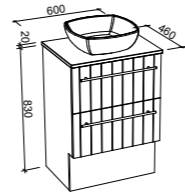

CABINET WITH	SKU	RRP
20mm SilkSurface Top with White Gloss Above Counter Ceramic Basin	HEN-V-600-C-SSA-F	$2,947
20mm SilkSurface Top with White Gloss Under Counter Ceramic Basin	HEN-V-600-C-SSU-F	$2,947
No Top	HEN-VCO-600-C-X-F	$2,001