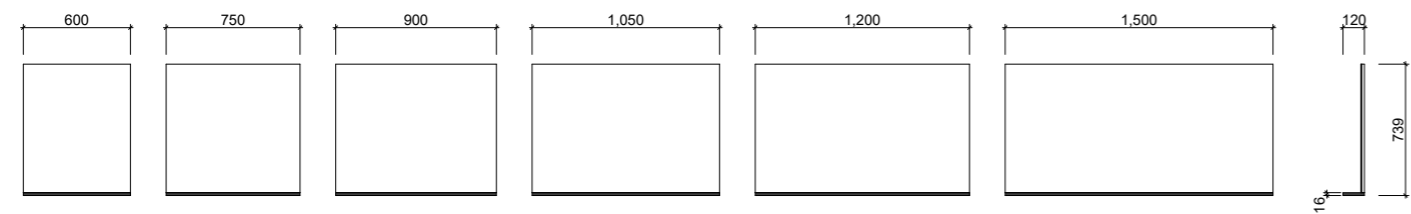

- Range of sizes available
- Easy split batten mounting system

[01.] Essence Mirror 900mm | ESS-M-900-739 | \$816 White Satin Shelf **[02.] Essence Mirror 900mm** | ESS-M-900-739 | \$816 Palomera Oak Shelf **[03.] Essence Mirror 600mm** | ESS-M-600-739 | \$656 White Satin Shelf **Please refer to pricelist pages for all available options.**