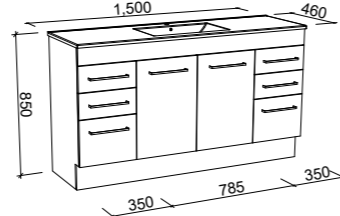

CABINET WITH	SKU	RRP
Alpha Ceramic Top	IND-V-1500-C-APH-F	$3,589
No Top	IND-VCO-1500-C-X-F	$2,172