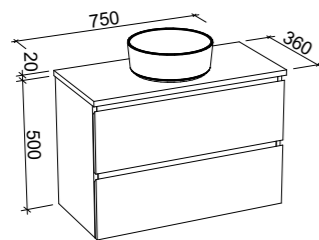

BILLIE 750mm

Wall Hung

CABINET WITH	SKU	RRP
20mm SilkSurface Top with White Gloss Above Counter Ceramic Basin	BIL-V-750-C-SSA-W	$2,277
20mm SilkSurface Top with White Gloss Mini Under Counter Ceramic Basin	BIL-V-750-C-SSU-W	$2,277
No Top	BIL-VCO-750-C-X-W	$1,350