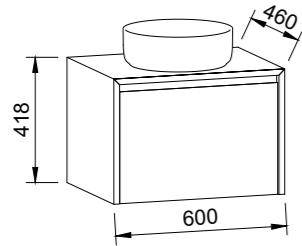

Ainsworth

G GOLD INCLUSIONS

AINSWORTH 600mm

Wall Hung

CABINET WITH	SKU	RRP
20mm SilkSurface Top with White Gloss Above Counter Ceramic Basin	AIN-V-600-C-SSA-W	$2,813
20mm SilkSurface Top with White Gloss Under Counter Ceramic Basin	AIN-V-600-C-SSU-W	$2,813