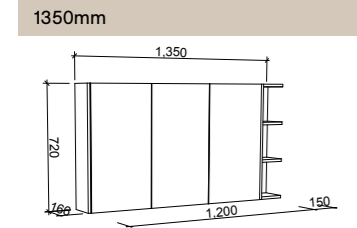

Shaving Cabinets Continued

NEW YORK CONTINUED

SKU	RRP
NEW-SC-1350-L-G	$1,383
NEW-SC-1350-L-P	$1,508

NOTE: -L- refers to door position. Right-hand doors also available. Order by replacing -R- with -L- in the relevant SKU.