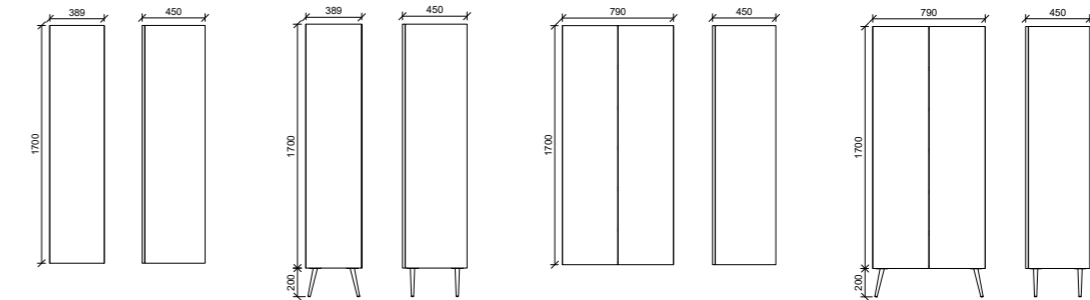

[01.] Sutherland House Tallboy | SHC-TB-400-L-G | $2,094 Light Pistachio Satin Cabinet **[02.] Sutherland House Tallboy** | SHC-TB-400-W-G | $1,942 Navy Blue Satin Cabinet | Shown with Push-to-Open Upgrade | UPG-OPT-DOOR-PTO | ADD $61 per door **Please refer to pricelist pages for all available options.**