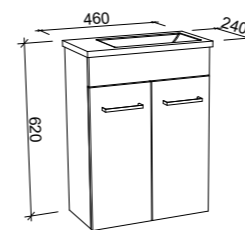

ENSUITE 460mm

Wall Hung

CABINET WITH	SKU	RRP
Ensuite Mineral Composite Top Left-hand Offset	ENS-V-460-L-ENS-W	$952
No Top Left-hand Offset	ENS-VCO-460-L-X-W	$720

Floor Standing