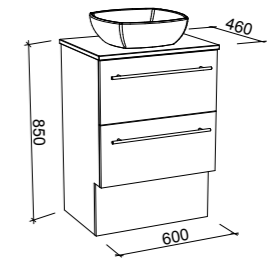

Oxbow

G GOLD INCLUSIONS

OXBOW 600mm

Wall Hung

Floor Standing

CABINET WITH	SKU	RRP
20mm SilkSurface Top with White Gloss Above Counter Ceramic Basin	OXB-V-600-C-SSA-W	\$2,427
20mm SilkSurface Top with White Gloss Under Counter Ceramic Basin	OXB-V-600-C-SSU-W	\$2,427
No Top	OXB-VCO-600-C-X-W	\$1,472