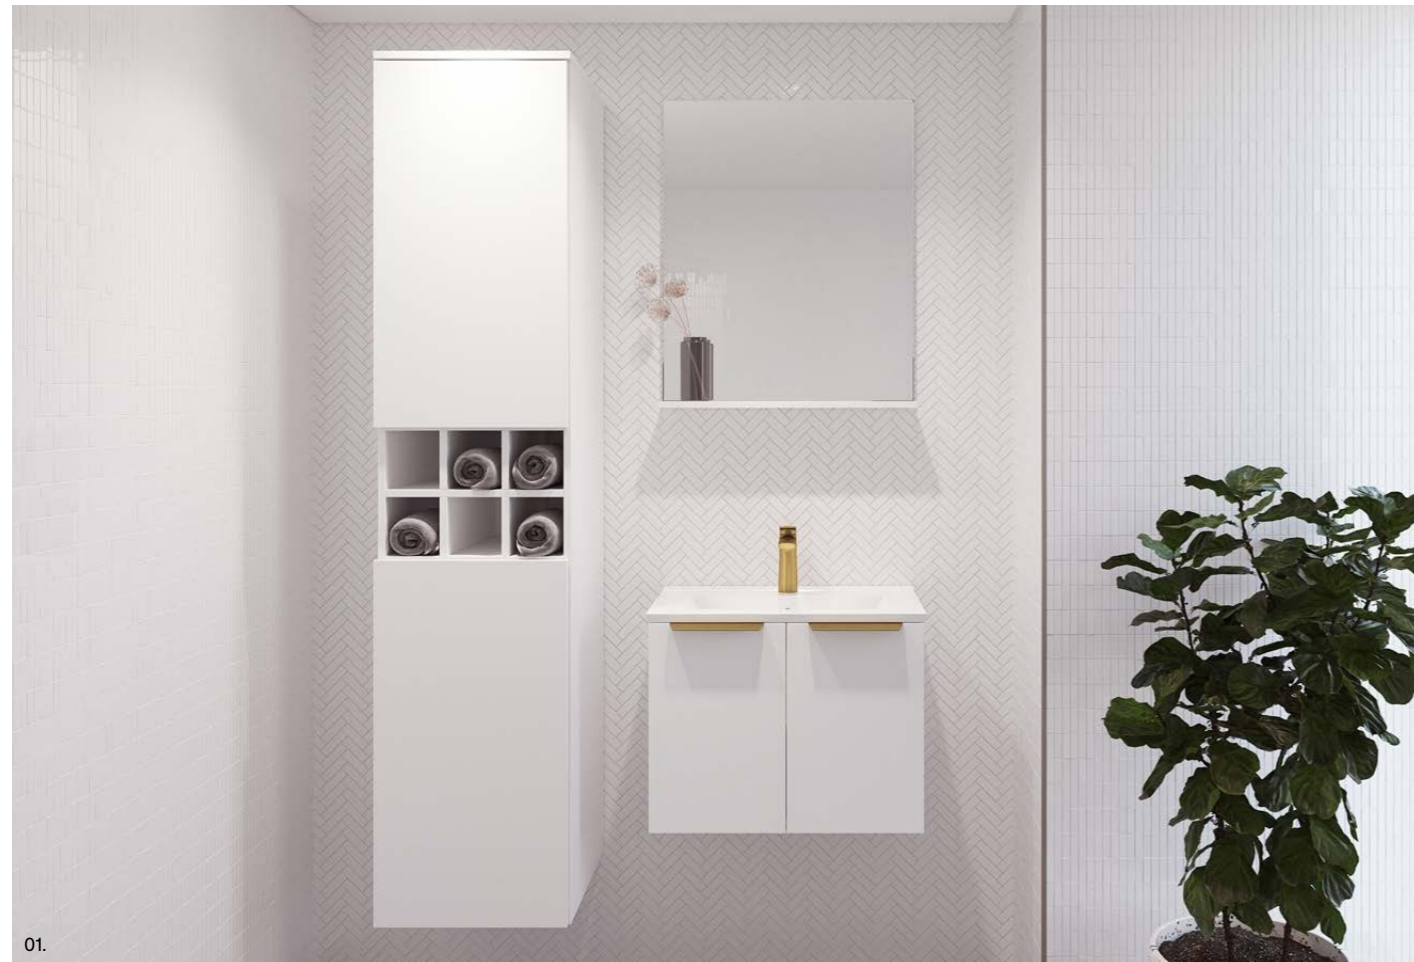

St Clair Tallboy

Introducing the St Clair Tallboy, a stylish and functional addition to any bathroom. With its centre towel storage and adjustable shelves inside, this tallboy will keep your space organised and clutter-free, elevating your bathrooms overall aesthetic.

- Upgrade to Platinum option with Luxe Graphite interior and glass internal shelves to match Platinum vanities
- Available in wall hung, floor standing and on legs.