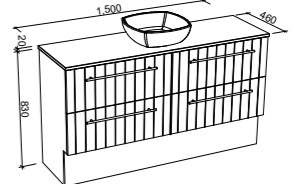

CABINET WITH	SKU	RRP
20mm SilkSurface Top with White Gloss Above Counter Ceramic Basin	HEN-V-1500-C-SSA-F	$5,085
20mm SilkSurface Top with White Gloss Under Counter Ceramic Basin	HEN-V-1500-C-SSU-F	$5,085
No Top	HEN-VCO-1500-C-X-F	$3,297