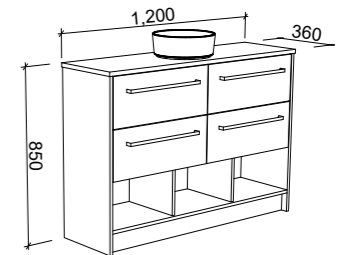

CABINET WITH	SKU	RRP
20mm SilkSurface Top with White Gloss Above Counter Ceramic Basin	KAR-V-1200-C-SSA-F	$3,860
20mm SilkSurface Top with White Gloss Ceramic Mini Under Counter Basin	KAR-V-1200-C-SSU-F	$3,860
No Top	KAR-VCO-1200-C-X-F	$2,600

NOTE: See pages 247 - 256 for selected small space basins for the Karlie.