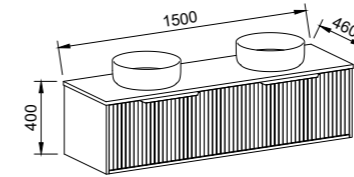

ELWOOD 1500mm DOUBLE BOWL

Wall Hung

CABINET WITH	SKU	RRP
20mm SilkSurface Top with White Gloss Above Counter Ceramic Basins	ELW-V-1500-D-SSA-W	$3,783
20mm SilkSurface Top with White Gloss Under Counter Ceramic Basins	ELW-V-1500-D-SSU-W	$3,941
No Top	ELW-VCO-1500-D-X-W	$1,829

Floor Standing