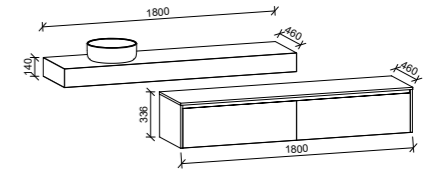

P PLATINUM INCLUSIONS

MILAN 1800mm

Wall Hung

CABINET WITH	SKU	RRP
Complete Unit Left-hand Offset Including White Gloss Ceramic Above Counter Basin, Laminate Slab Top and Cabinet	MIL-V-1800-L-LMA-W	$4,492
Complete Unit Left-hand Offset Including White Gloss Ceramic Above Counter Basin, SilkSurface Top and Cabinet	MIL-V-1800-L-BAA-W	$4,827
Wall Hung Cabinet Only Left-hand Offset	MIL-VCO-1800-L-X-W	$2,199
Laminated Slab Top and Basin Only 1800 x 460 x 140 with mounting brackets Left-hand Offset Incl. White Gloss Ceramic Above Counter Basin	LMA-ST-1800-140-460-L	$2,643
SilkSurface Top and Basin Only 1800 x 460 x 140 with mounting brackets Left-hand Offset Incl. White Gloss Ceramic Above Counter Basin	BAA-ST-1800-140-460-L	$2,900

NOTE: Right-hand offset also available. Order by replacing -L- with -R- in the relevant SKU.

S SILVER INCLUSIONS

Floor Standing

CABINET WITH	SKU	RRP
Nano Dolomite Top Left-hand Offset	OLL-V-400-L-NAN-F	$828
No Top Left-hand Offset	OLL-VCO-400-L-X-F	$444

Floor Standing

CABINET WITH	SKU	RRP
Nano Dolomite Top Left-hand Offset	OLL-V-550-L-NAN-F	$914
No Top Left-hand Offset	OLL-VCO-550-L-X-F	$509

NOTE: Side fingerpull standard unless specified otherwise. Please specify hinge side upon ordering. Right-hand offset also available. Order by replacing -L- with -R- in the relevant SKU.