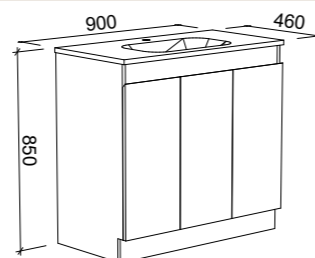

CABINET WITH	SKU	RRP
Alpha Ceramic Top	RKF-V-900-C-APH-F	$1,318
Haven Matt Dolomite Top	RKF-V-900-C-HVN-F	$1,318
No Top	RKF-VCO-900-C-X-F	$913