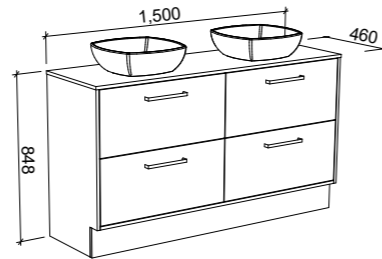

CABINET WITH	SKU	RRP
18mm Laminate Top with White Gloss Ceramic Above Counter Basins	DEL-V-1500-D-LMA-F	$3,453
No Top	DEL-VCO-1500-D-X-F	$2,382