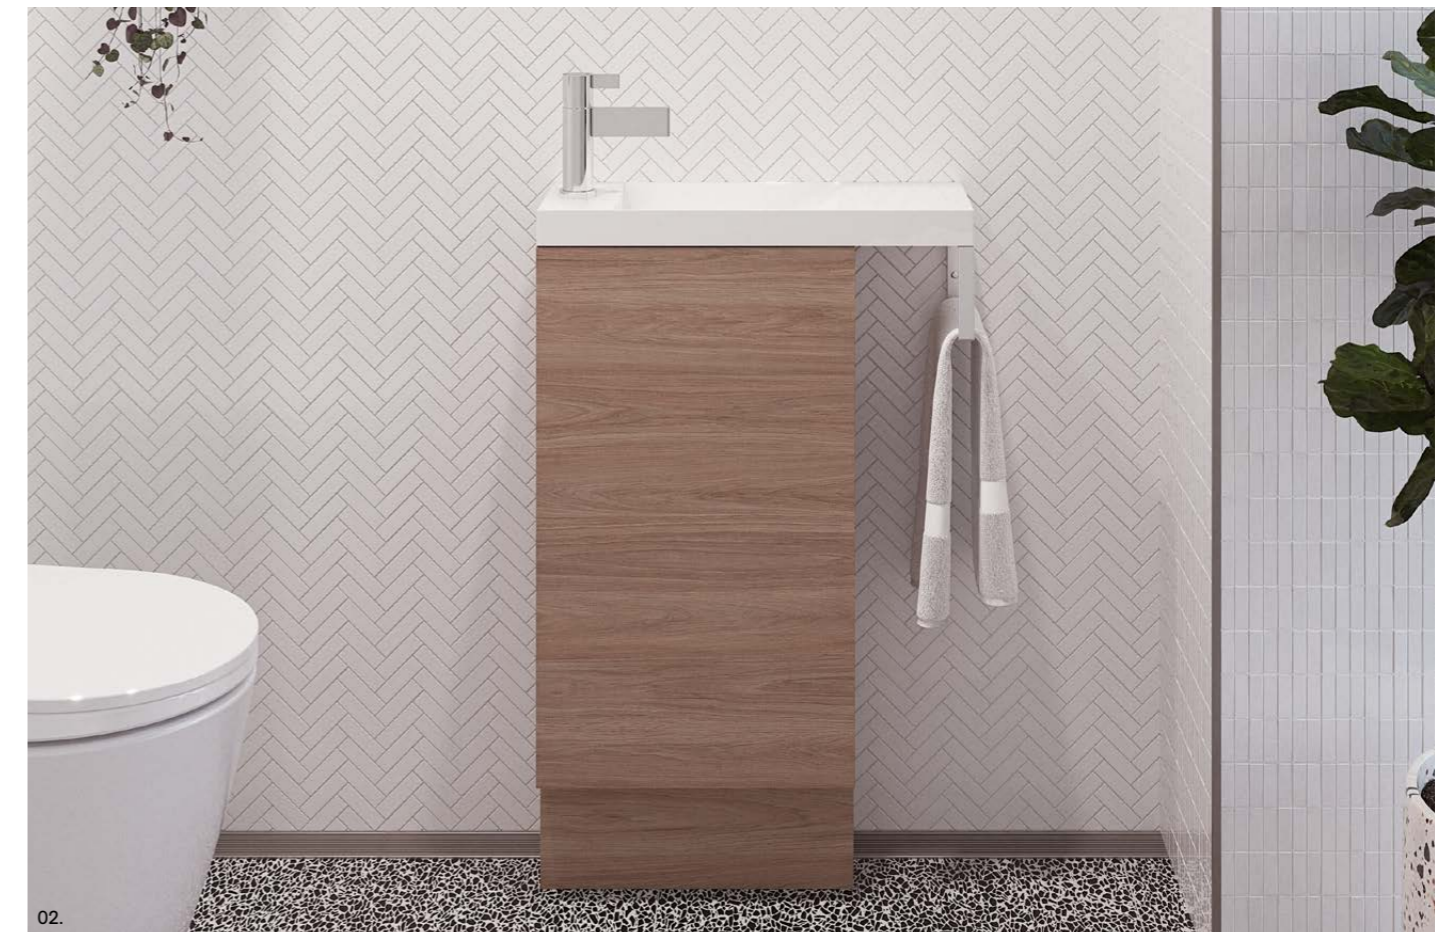

Simple and practical! The Oscar vanity is a perfect fit if you're looking for a compact vanity design with functional features. The top extends to a chrome towel rail, keeping your hand towel conveniently close to the basin.

Available in wall hung and floor standing.

- Top options include:
  - 45mm integrated top - Nano

[01.] Oscar Vanity 800mm | OSC-V-8055-L-NAN-W | $1,029 Black Satin Cabinet with Nano Dolomite Top [02.] Oscar Vanity 550mm | OSC-V-5540-L-NAN-F | $1,029 Prime Oak Cabinet with Nano Dolomite Top **Please refer to pricelist pages for all available options.**

NOTE: Towel rail available in chrome only.