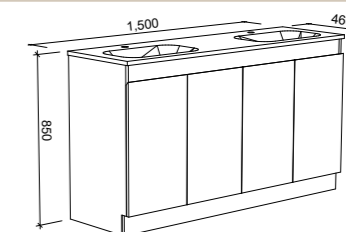

ROCKFORD 1500mm DOUBLE BOWL

Wall Hung

CABINET WITH	SKU	RRP
Alpha Ceramic Top	RKF-V-1500-D-APH-W	\$2,016
Haven Matt Dolomite Top	RKF-V-1500-D-HVN-W	\$2,016
No Top	RKF-VCO-1500-D-X-W	\$1,364

Floor Standing