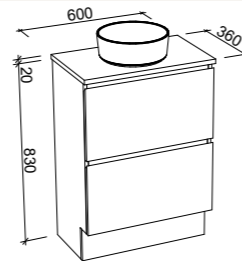

Floor Standing

CABINET WITH	SKU	RRP
20mm SilkSurface Top with White Gloss Above Counter Ceramic Basin	BIL-V-600-C-SSA-F	$2,241
20mm SilkSurface Top with White Gloss Mini Under Counter Ceramic Basin	BIL-V-600-C-SSU-F	$2,241
No Top	BIL-VCO-600-C-X-F	$1,379