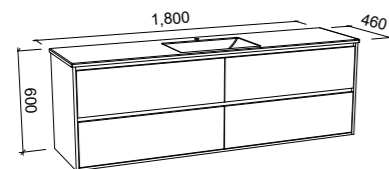

GRANGE 1800mm CENTRE BOWL

Wall Hung

CABINET WITH	SKU	RRP
Regal Mineral Composite Top	GRA-V-1800-C-REG-W	$4,107
20mm SilkSurface Top with White Gloss Above Counter Ceramic Basin	GRA-V-1800-C-SSA-W	$4,454
20mm SilkSurface Top with White Gloss Under Counter Ceramic Basin	GRA-V-1800-C-SSU-W	$4,454
No Top	GRA-VCO-1800-C-X-W	$2,638

Floor Standing