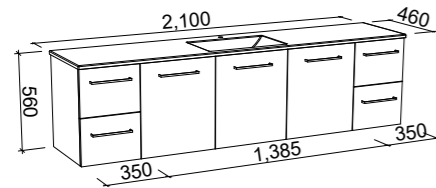

Carlo

G GOLD INCLUSIONS

CARLO 2100mm CENTRE BOWL

Wall Hung