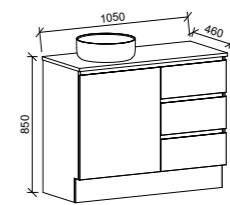

NOTE: Right-hand offset also available. Order by replacing -L- with -R- in the relevant SKU.

DAKOTA 1050mm

Wall Hung

Floor Standing

On Legs

CABINET WITH	SKU	RRP
20mm SilkSurface Top with White Gloss Above Counter Ceramic Basin Left-hand Offset	DAK-V-1050-L-SSA-W	\$4,112
20mm SilkSurface Top with White Gloss Under Counter Ceramic Basin Left-hand Offset	DAK-V-1050-L-SSU-W	\$4,112
No Top Left-hand Offset	DAK-VCO-1050-L-X-W	\$2,115