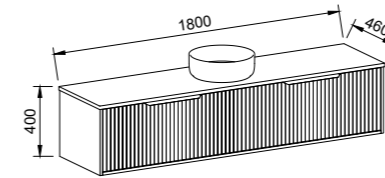

ELWOOD 1800mm CENTRE BOWL

Wall Hung

CABINET WITH	SKU	RRP
20mm SilkSurface Top with White Gloss Above Counter Ceramic Basin	ELW-V-1800-C-SSA-W	$3,788
20mm SilkSurface Top with White Gloss Under Counter Ceramic Basin	ELW-V-1800-C-SSU-W	$3,946
No Top	ELW-VCO-1800-C-X-W	$1,949

Floor Standing