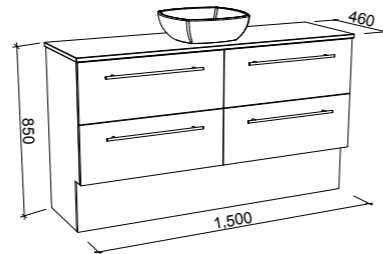

CABINET WITH	SKU	RRP
20mm SilkSurface Top with White Gloss Above Counter Ceramic Basin	OXB-V-1500-C-SSA-F	$4,646
20mm SilkSurface Top with White Gloss Under Counter Ceramic Basin	OXB-V-1500-C-SSU-F	$4,646
No Top	OXB-VCO-1500-C-X-F	$2,864

Oxbow

G GOLD INCLUSIONS