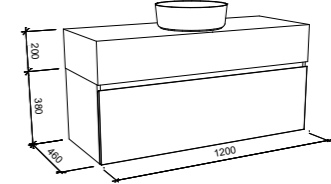

KINGSLEY 1200mm

Wall Hung

CABINET WITH	SKU	RRP
Alpha Ceramic Top	KIN-V-1200-C-APH-W	$1,771
Regal Mineral Composite Top	KIN-V-1200-C-REG-W	$1,771
Stadium Mineral Composite Top	KIN-V-1200-C-STD-W	$1,771
Haven Matt Dolomite Top	KIN-V-1200-C-HVN-W	$1,771
20mm SilkSurface Top with Above Counter White Gloss Ceramic Basin	KIN-V-1200-C-SSA-W	$2,391
20mm SilkSurface Top with Under Counter White Gloss Ceramic Basin	KIN-V-1200-C-SSU-W	$2,676
60mm SilkSurface Freedom Top with Above Counter White Gloss Ceramic Basin	KIN-V-1200-C-FRA-W	$2,627
60mm SilkSurface Freedom Top with Under Counter White Gloss Ceramic Basin	KIN-V-1200-C-FRU-W	$2,876
200mm SilkSurface Box Top with Above Counter White Gloss Ceramic Basin	KIN-V-1200-C-BXA-W	$3,646
200mm SilkSurface Box Top with Under Counter White Gloss Ceramic Basin	KIN-V-1200-C-BXU-W	$3,646
No Top	KIN-VCO-1200-C-X-W	$1,036