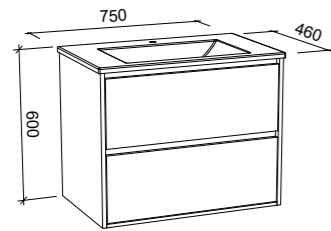

GRANGE 750mm

Wall Hung

CABINET WITH	SKU	RRP
Alpha Ceramic Top	GRA-V-750-C-APH-W	$1,899
Regal Mineral Composite Top	GRA-V-750-C-REG-W	$1,899
Haven Matt Dolomite Top	GRA-V-750-C-HVN-W	$1,899
20mm SilkSurface Top with White Gloss Above Counter Ceramic Basin	GRA-V-750-C-SSA-W	$2,280
20mm SilkSurface Top with White Gloss Under Counter Ceramic Basin	GRA-V-750-C-SSU-W	$2,280
No Top	GRA-VCO-750-C-X-W	$1,350

G GOLD INCLUSIONS

Floor Standing