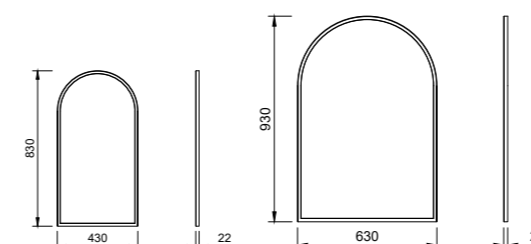

Church Frame Mirror

Introducing the Church Frame, a design that strikes the perfect balance between classic grace and contemporary flair. Select any colour from our painted collection to complement your space.

- Easy split batten mounting system
- Optional surround lighting available (additional charges apply)
- White satin frame unless specified otherwise

[01.] Church Mirror 430mm | CHUF-M-430-830 | $747 each White Satin Frame [02.] Church Mirror 630mm | CHUF-M-630-1030 | $896 each White Satin Frame
[03.] Church Mirror 430mm | CHUF-M-430-830 | $747 Light Grey Satin Frame Please refer to pricelist pages for all available options.