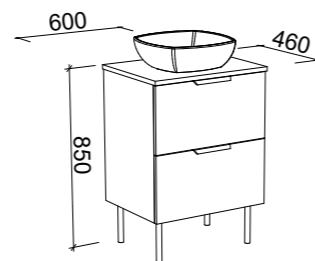

CABINET WITH	SKU	RRP
20mm SilkSurface Top with White Gloss Above Counter Ceramic Basin	SHC-V-600-C-SSA-L	$3,058
20mm SilkSurface Top with White Gloss Under Counter Ceramic Basin	SHC-V-600-C-SSU-L	$3,058
No Top	SHC-VCO-600-C-X-L	$2,002