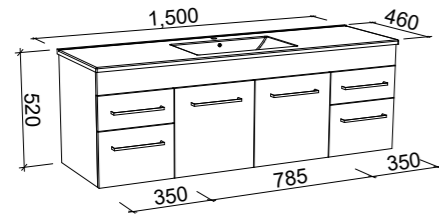

Indiana

S SILVER INCLUSIONS

INDIANA 1500mm CENTRE BOWL

Wall Hung

CABINET WITH	SKU	RRP
Alpha Ceramic Top	IND-V-1500-C-APH-W	$3,376
No Top	IND-VCO-1500-C-X-W	$1,973

Floor Standing