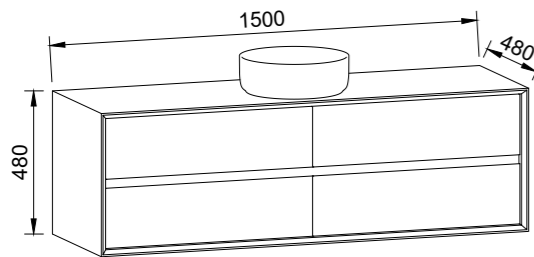

EMBRACE 1500mm CENTRE BOWL

Wall Hung

CABINET WITH	SKU	RRP
20mm SilkSurface Top with White Gloss Above Counter Ceramic Basin	EMB-V-1500-C-SSA-W	$6,028