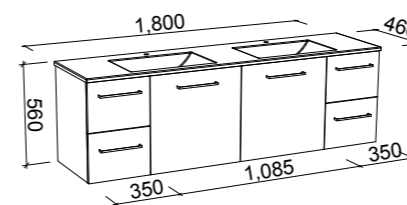

CARLO 1800mm DOUBLE BOWL

Wall Hung

CABINET WITH	SKU	RRP
Regal Mineral Composite Top	CAR-V-1800-D-REG-W	$4,020
Grand Mineral Composite Top	CAR-V-1800-D-GND-W	$4,433
No Top	CAR-VCO-1800-D-X-W	$2,231

Floor Standing