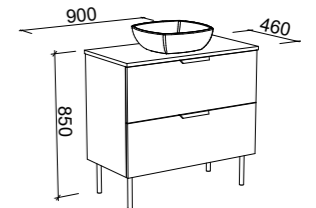

CABINET WITH	SKU	RRP
20mm SilkSurface Top with White Gloss Above Counter Ceramic Basin	SHC-V-900-C-SSA-L	$3,513
20mm SilkSurface Top with White Gloss Under Counter Ceramic Basin	SHC-V-900-C-SSU-L	$3,513
No Top	SHC-VCO-900-C-X-L	$2,455