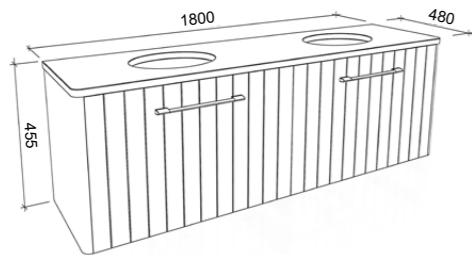

SABA 1800mm DOUBLE BOWL

Wall Hung

CABINET WITH	SKU	RRP
20mm SilkSurface Top with White Gloss Above Counter Ceramic Basins	SAB-V-1800-D-SSA-W	$4,166
20mm SilkSurface Top with White Gloss Under Counter Ceramic Basins	SAB-V-1800-D-SSU-W	$4,747
No Top	SAB-VCO-1800-D-X-W	$2,202

Santos

G GOLD INCLUSIONS