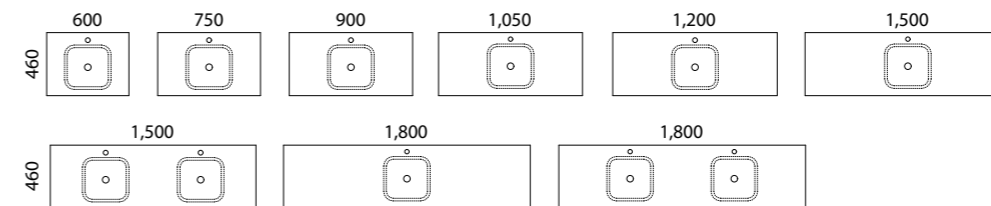

[01.] Oxbow Vanity 1500mm | OXB-V-1500-D-SSA-W | $4,855 Tassie Oak Cabinet with Arctic White SilkSurface Top and White Gloss Radius Inset Ceramic Basins | Shown with Under Cabinet Vanity Lighting | LED-L-UNDERCAB-V | ADD $413 **[02.] Oxbow Vanity 1200mm** | OXB-V-1200-C-SSA-F | $3,447 Classic Oak Cabinet with Star Dust SilkSurface Top and White Gloss Iconic 500 Ceramic Basin **[03.] Oxbow Vanity 1500mm** | OXB-V-1500-D-SSU-W | $4,855 Light Grey Satin Cabinet with Stratiss SilkSurface Top and White Gloss Allure Under Counter Ceramic Basins **[04.] Oxbow Vanity 750mm** | OXB-V-750-C-SSA-F | $2,702 Planked Urban Oak Cabinet with Arctic White SilkSurface Top and White Gloss Allure Dimple Ceramic Basin **Please refer to pricelist pages for all available options.**