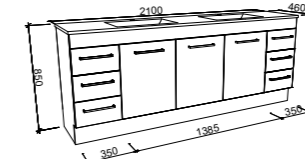

Floor Standing