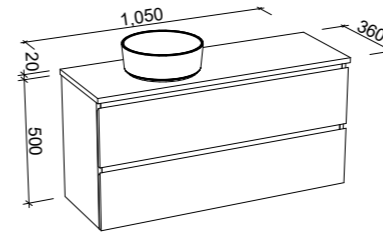

NOTE: Right-hand offset also available. Order by replacing -L- with -R- in the relevant SKU. Centre bowl available on request.

BILLIE 1050mm OFFSET BOWL

Wall Hung

CABINET WITH	SKU	RRP
20mm SilkSurface Top with White Gloss Above Counter Ceramic Basin Left-hand Offset	BIL-V-1050-L-SSA-W	\$2,827
20mm SilkSurface Top with White Gloss Mini Under Counter Ceramic Basin Left-hand Offset	BIL-V-1050-L-SSU-W	\$2,827
No Top Left-hand Offset	BIL-VCO-1050-L-X-W	\$1,512