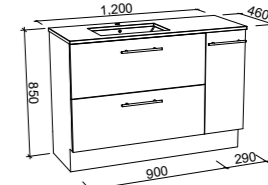

CABINET WITH	SKU	RRP
20mm SilkSurface Top with White Gloss Above Counter Ceramic Basin Left-hand Offset	MAR-V-1200-L-SSA-F	$3,173
20mm SilkSurface Top with White Gloss Under Counter Ceramic Basin Left-hand Offset	MAR-V-1200-L-SSU-F	$3,173
No Top Left-hand Offset	MAR-VCO-1200-L-X-F	$1,964