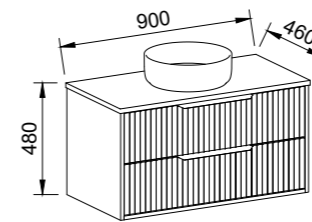

EMMETT 900mm

Wall Hung

CABINET WITH	SKU	RRP
20mm SilkSurface Top with White Gloss Above Counter Ceramic Basin	EMM-V-900-C-SSA-W	$2,497
No Top	EMM-VCO-900-C-X-W	$1,751