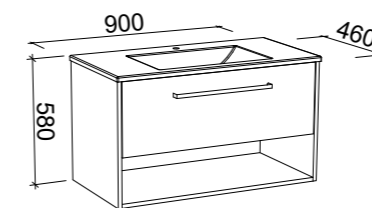

KANSAS 900mm

Wall Hung

CABINET WITH	SKU	RRP
Alpha Ceramic Top	KAN-V-900-C-APH-W	$1,911
Regal Mineral Composite Top	KAN-V-900-C-REG-W	$1,911
Haven Matt Dolomite Top	KAN-V-900-C-HVN-W	$1,911
20mm SilkSurface Top with White Gloss Above Counter Ceramic Basin	KAN-V-900-C-SSA-W	$2,600
20mm SilkSurface Top with White Gloss Under Counter Ceramic Basin	KAN-V-900-C-SSU-W	$2,600
No Top	KAN-VCO-900-C-X-W	$1,333

Floor Standing