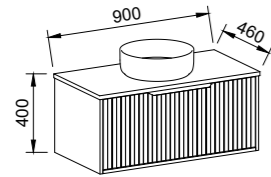

Elwood

G GOLD INCLUSIONS

ELWOOD 900mm

Wall Hung

CABINET WITH	SKU	RRP
20mm SilkSurface Top with White Gloss Above Counter Ceramic Basin	ELW-V-900-C-SSA-W	$2,319
20mm SilkSurface Top with White Gloss Under Counter Ceramic Basin	ELW-V-900-C-SSU-W	$2,477
No Top	ELW-VCO-900-C-X-W	$1,070

Floor Standing