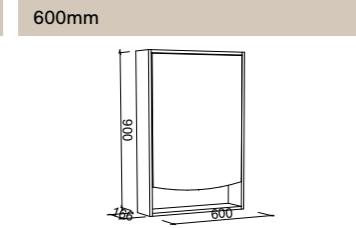

PURE BLISS*

SKU	RRP
PBS-SC-600-S-G	$925
PBS-SC-600-S-P	$1,050