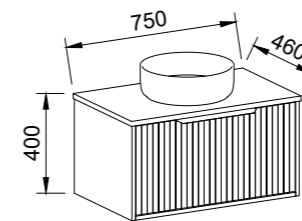

ELWOOD 750mm

Wall Hung

CABINET WITH	SKU	RRP
20mm SilkSurface Top with White Gloss Above Counter Ceramic Basin	ELW-V-750-C-SSA-W	$1,903
20mm SilkSurface Top with White Gloss Under Counter Ceramic Basin	ELW-V-750-C-SSU-W	$2,061
No Top	ELW-VCO-750-C-X-W	$965

Floor Standing