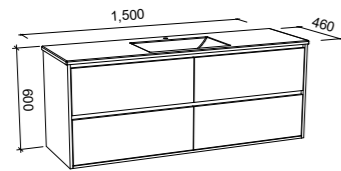

Grange

G GOLD INCLUSIONS

GRANGE 1500mm CENTRE BOWL

Wall Hung

CABINET WITH	SKU	RRP
Alpha Ceramic Top	GRA-V-1500-C-APH-W	\$3,705
Regal Mineral Composite Top	GRA-V-1500-C-REG-W	\$3,592
Haven Matt Dolomite Top	GRA-V-1500-C-HVN-W	\$3,592
20mm SilkSurface Top with White Gloss Above Counter Ceramic Basin	GRA-V-1500-C-SSA-W	\$4,190
20mm SilkSurface Top with White Gloss Under Counter Ceramic Basin	GRA-V-1500-C-SSU-W	\$4,190
No Top	GRA-VCO-1500-C-X-W	\$2,462