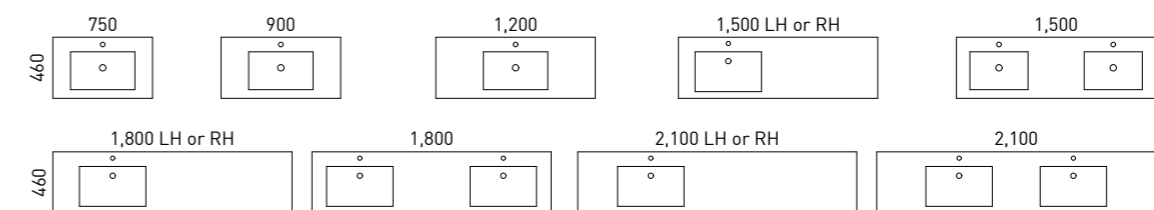

Available in wall hung, floor standing and on legs.

- Top options include:
 - 20mm SilkSurface slab top with above counter basin/s

02.

03.

[01.] Taylor Vanity 1200mm | TAY-V-1200-C-SSA-W | \$2,786 Emerald Green Satin Cabinet with Luminice SilkSurface Top and White Gloss Enchant Ceramic Basin **[02.] Taylor Vanity 900mm** | TAY-V-900-C-SSA-W | \$2,365 White Painted Wood Cabinet with Arctic White SilkSurface Top and White Gloss Allure Ceramic Basin **[03.] Taylor Vanity 1800mm** | TAY-V-1800-D-SSA-W | \$3,864 Classic Oak Cabinet with Calcutta Snow SilkSurface Top and White Gloss Allure Ceramic Basins **Please refer to pricelist pages for all available options.**