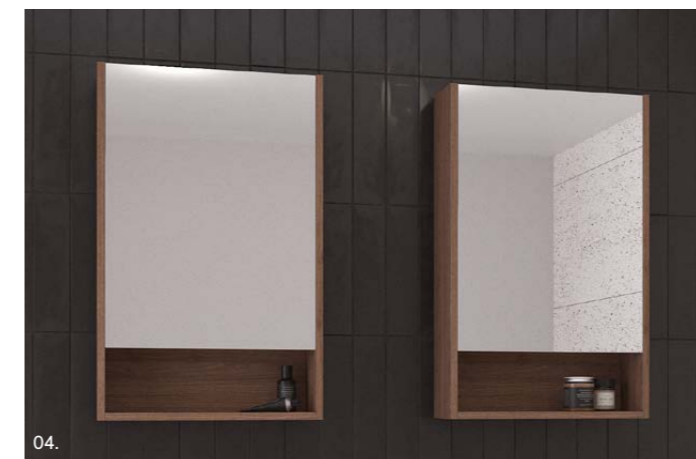

Pure Bliss Shaving Cabinet

Upgrade your bathroom with the chic and functional Pure Bliss shaver. Its minimalist design and practical storage options are elevated by its stunning curved mirror and open shelf. Take it to the next level by choosing optional in-shelf lighting (additional charges apply) for an extra pop of wow.

- Upgrade to Platinum option with Luxe Graphite interior and glass internal shelves to match Platinum vanities
- You choose which hinge side you would like
- Semi or fully recessed option available upon request

- Upgrade to Platinum option with Luxe Graphite interior and glass internal shelves to match Platinum vanities
- Semi or fully recessed option available upon request
- Try a two-toned cabinet at no extra cost
- Optional in shelf lighting available (additional charges apply)