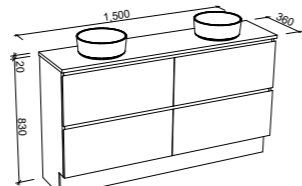

CABINET WITH	SKU	RRP
20mm SilkSurface Top with White Gloss Above Counter Ceramic Basins	BIL-V-1500-D-SSA-F	$4,433
20mm SilkSurface Top with White Gloss Mini Under Counter Ceramic Basins	BIL-V-1500-D-SSU-F	$4,433
No Top	BIL-VCO-1500-D-X-F	$2,468

NOTE: See pages 247 - 256 for selected small space basins for the Billie.

Carlo

G GOLD INCLUSIONS