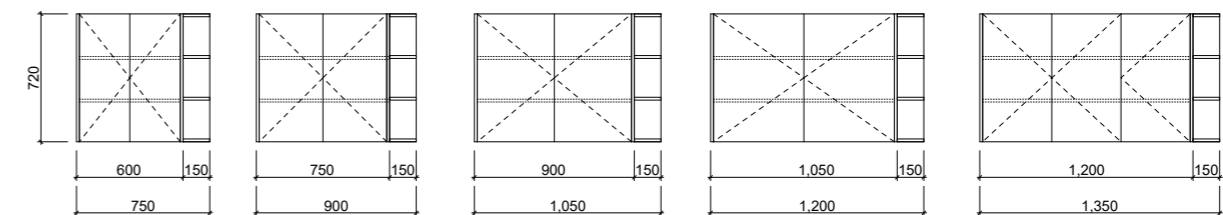

All cabinets 166mm deep. Usable as left- or right-hand shelves.

[01.] New York Shaving Cabinet 900mm | NEW-SC-900-L-G | $1,005 Elegant Oak Cabinet **New York Platinum Shaving Cabinet 900mm** | NEW-SC-900-L-P | $1,129
[02.] New York Shaving Cabinet 900mm | NEW-SC-900-R-G | $1,005 White Satin Cabinet **New York Platinum Shaving Cabinet 900mm** | NEW-SC-900-R-P | $1,129
Please refer to pricelist pages for all available options.