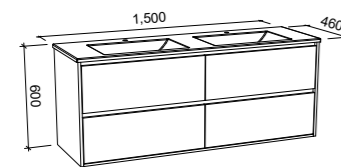

GRANGE 1500mm DOUBLE BOWL

Wall Hung

CABINET WITH	SKU	RRP
Alpha Ceramic Top	GRA-V-1500-D-APH-W	$3,935
Regal Mineral Composite Top	GRA-V-1500-D-REG-W	$3,819
Haven Matt Dolomite Top	GRA-V-1500-D-HVN-W	$3,819
20mm SilkSurface Top with White Gloss Above Counter Ceramic Basins	GRA-V-1500-D-SSA-W	$4,419
20mm SilkSurface Top with White Gloss Under Counter Ceramic Basins	GRA-V-1500-D-SSU-W	$4,419
No Top	GRA-VCO-1500-D-X-W	$2,449

Floor Standing