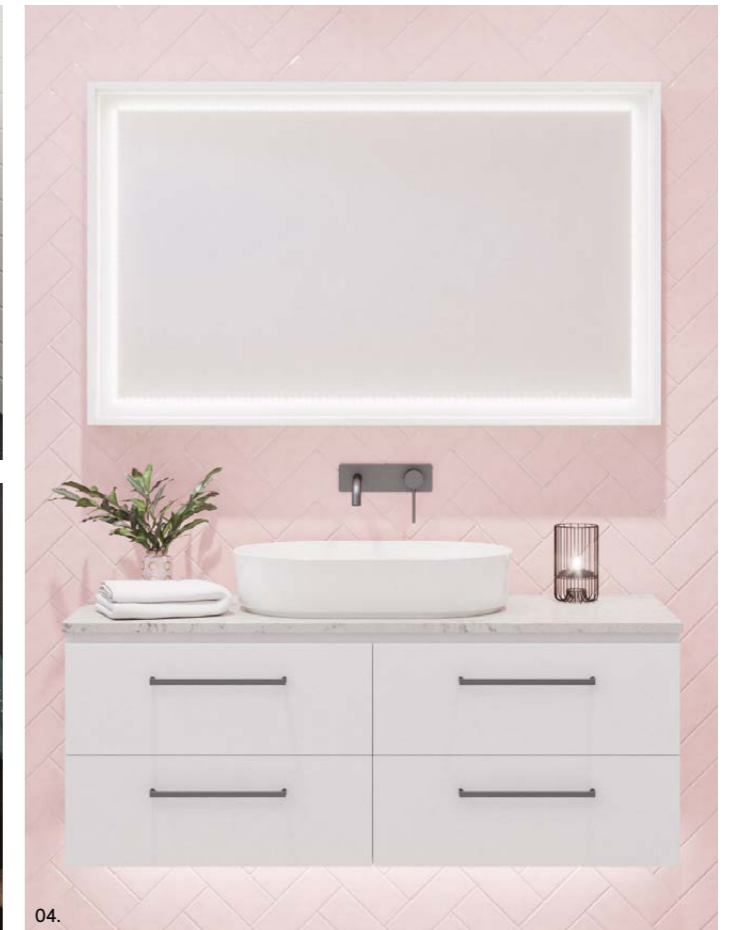

[01.] Ashton Vanity 900mm | ASH-V-900-C-SSA-W | $3,329 Perugian Walnut Cabinet with Calcutta Snow SilkSurface Top and White Gloss Radius Inset Ceramic Basin | Shown with Under Cabinet Lighting | LED-L-UNDERCAB-V | ADD $413 **[02.] Ashton Vanity 1500mm** | ASH-V-1500-D-SSA-F | $5,944 Havana Oak Cabinet with Arctic White SilkSurface Top and White Gloss Jessie Ceramic Basins **[03.] Ashton Vanity 1800mm** | ASH-V-1800-D-SSA-W | $5,633 Florentine Walnut Cabinet with Arctic White SilkSurface Top and White Gloss Enchant Ceramic Basins **[04.] Ashton Vanity 1200mm** | ASH-V-1200-C-SSA-W | $3,955 White Satin Cabinet with Bianco Pearl SilkSurface Top and White Gloss Myrtle Ceramic Basin | Shown with Under Cabinet Lighting | LED-L-UNDERCAB-V | ADD $413 **Please refer to pricelist pages for all available options.**