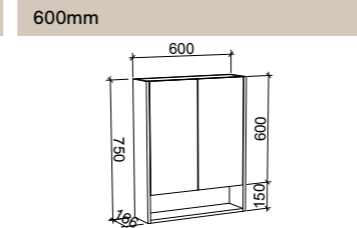

600mm

SKU	RRP
SAN-SC-600-D-G	$844
SAN-SC-600-D-P	$967