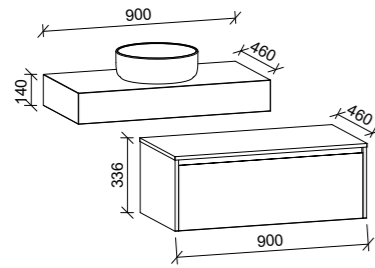

MILAN 900mm

Wall Hung

CABINET WITH	SKU	RRP
Complete Unit Including White Gloss Ceramic Above Counter Basin, Laminate Slab Top and Cabinet	MIL-V-900-C-LMA-W	$3,172
Complete Unit Including White Gloss Ceramic Above Counter Basin, SilkSurface Top and Cabinet	MIL-V-900-C-BAA-W	$3,318
Wall Hung Cabinet Only	MIL-VCO-900-C-X-W	$1,710
Laminated Slab Top and Basin Only 900 x 460 x 140 with mounting brackets Incl. White Gloss Ceramic Above Counter Basin	LMA-ST-900-140-460-C	$1,783
SilkSurface Top and Basin Only 900 x 460 x 140 with mounting brackets Incl. White Gloss Ceramic Above Counter Basin	BAA-ST-900-140-460-C	$1,724

NOTE: For Milan - Tops not available in painted finishes. Standard woodgrain finishes available in matt laminate only on floating top. Storage cabinet available in all colours with push-to-open as standard. Handles available on request, fingerpull not available. Bailey tops are SilkSurface tops exclusive to Milan vanities.