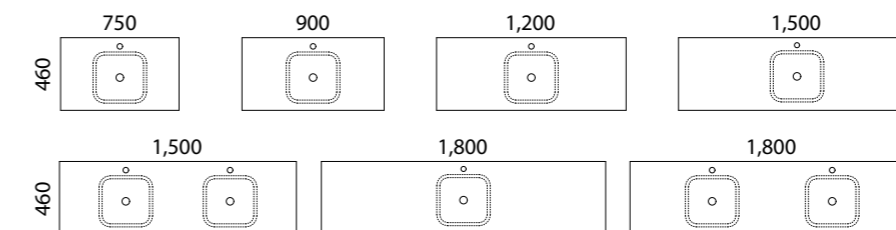

[01.] Ashton Vanity 900mm | ASH-V-900-C-SSA-W | $3,329 Perugian Walnut Cabinet with Calcutta Snow SilkSurface Top and White Gloss Radius Inset Ceramic Basin | Shown with Under Cabinet Lighting | LED-L-UNDERCAB-V | ADD $413 **[02.] Ashton Vanity 1500mm** | ASH-V-1500-D-SSA-F | $5,944 Havana Oak Cabinet with Arctic White SilkSurface Top and White Gloss Jessie Ceramic Basins **[03.] Ashton Vanity 1800mm** | ASH-V-1800-D-SSA-W | $5,633 Florentine Walnut Cabinet with Arctic White SilkSurface Top and White Gloss Enchant Ceramic Basins **[04.] Ashton Vanity 1200mm** | ASH-V-1200-C-SSA-W | $3,955 White Satin Cabinet with Bianco Pearl SilkSurface Top and White Gloss Myrtle Ceramic Basin | Shown with Under Cabinet Lighting | LED-L-UNDERCAB-V | ADD $413 **Please refer to pricelist pages for all available options.**