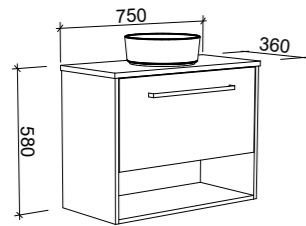

KARLIE 750mm

Wall Hung

CABINET WITH	SKU	RRP
20mm SilkSurface Top with White Gloss Above Counter Ceramic Basin	KAR-V-750-C-SSA-W	$2,120
20mm SilkSurface Top with White Gloss Ceramic Mini Under Counter Basin	KAR-V-750-C-SSU-W	$2,120
No Top	KAR-VCO-750-C-X-W	$1,196

Floor Standing