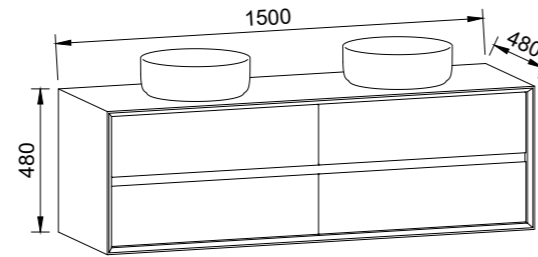

EMBRACE 1500mm CENTRE BOWL

Wall Hung

CABINET WITH	SKU	RRP
20mm SilkSurface Top with White Gloss Above Counter Ceramic Basin	EMB-V-1500-C-SSA-W	\$6,028

EMBRACE 1500mm DOUBLE BOWL

Wall Hung

CABINET WITH	SKU	RRP
20mm SilkSurface Top with White Gloss Above Counter Ceramic Basins	EMB-V-1500-D-SSA-W	\$6,118