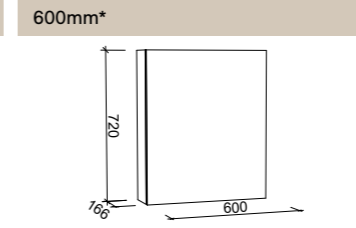

SKU	RRP
TEN-SC-600-S-G	$740
TEN-SC-600-S-P	$864