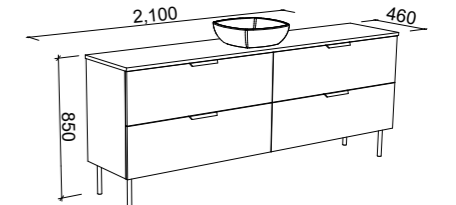

On Legs

CABINET WITH	SKU	RRP
20mm SilkSurface Top with White Gloss Above Counter Ceramic Basin	SHC-V-2100-C-SSA-W	$6,004
20mm SilkSurface Top with White Gloss Under Counter Ceramic Basin	SHC-V-2100-C-SSU-W	$6,004
No Top	SHC-VCO-2100-C-X-W	$3,650

CABINET WITH	SKU	RRP
20mm SilkSurface Top with White Gloss Above Counter Ceramic Basin	SHC-V-2100-C-SSA-L	$6,105
20mm SilkSurface Top with White Gloss Under Counter Ceramic Basin	SHC-V-2100-C-SSU-L	$6,105
No Top	SHC-VCO-2100-C-X-L	$3,841