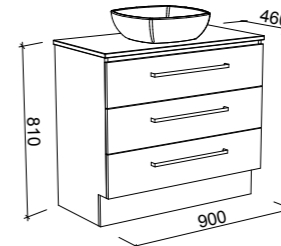

CABINET WITH	SKU	RRP
20mm SilkSurface Top with White Gloss Above Counter Ceramic Basin	ASH-V-900-C-SSA-F	$3,839
No Top	ASH-VCO-900-C-X-F	$2,389

On Legs