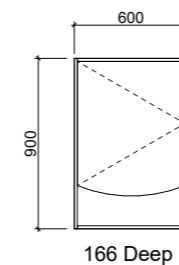

[01.] Pure Bliss Shaving Cabinet 600mm | PBS-SC-600-S-G | $925 Dark Grey Satin Cabinet Pure Bliss Platinum Shaving Cabinet 600mm | PBS-SC-600-S-P | $1,050
[02.] Pure Bliss Shaving Cabinet 600mm | PBS-SC-600-S-G | $925 each Light Pistachio Satin Cabinet Pure Bliss Platinum Shaving Cabinet 600mm | PBS-SC-600-S-P | $1,050 each Please refer to pricelist pages for all available options.