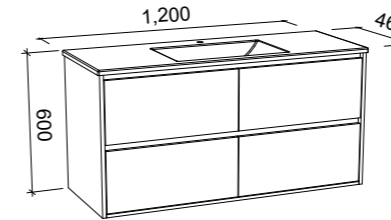

GRANGE 1200mm

Wall Hung

CABINET WITH	SKU	RRP
Alpha Ceramic Top	GRA-V-1200-C-APH-W	$2,987
Regal Mineral Composite Top	GRA-V-1200-C-REG-W	$2,987
Haven Matt Dolomite Top	GRA-V-1200-C-HVN-W	$2,987
20mm SilkSurface Top with White Gloss Above Counter Ceramic Basin	GRA-V-1200-C-SSA-W	$3,570
20mm SilkSurface Top with White Gloss Under Counter Ceramic Basin	GRA-V-1200-C-SSU-W	$3,570
No Top	GRA-VCO-1200-C-X-W	$2,272

G GOLD INCLUSIONS

Floor Standing