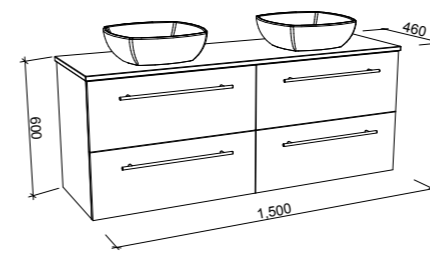

Oxbow

G GOLD INCLUSIONS

OXBOW 1500mm DOUBLE BOWL

Wall Hung

CABINET WITH	SKU	RRP
20mm SilkSurface Top with White Gloss Above Counter Ceramic Basins	OXB-V-1500-D-SSA-W	\$4,855
20mm SilkSurface Top with White Gloss Under Counter Ceramic Basins	OXB-V-1500-D-SSU-W	\$4,855
No Top	OXB-VCO-1500-D-X-W	\$2,798