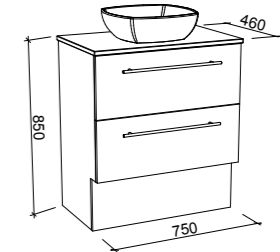

Floor Standing

CABINET WITH	SKU	RRP
20mm SilkSurface Top with White Gloss Above Counter Ceramic Basin	OXB-V-750-C-SSA-W	$2,541
20mm SilkSurface Top with White Gloss Under Counter Ceramic Basin	OXB-V-750-C-SSU-W	$2,541
No Top	OXB-VCO-750-C-X-W	$1,600

CABINET WITH	SKU	RRP
20mm SilkSurface Top with White Gloss Above Counter Ceramic Basin	OXB-V-750-C-SSA-F	$2,702
20mm SilkSurface Top with White Gloss Under Counter Ceramic Basin	OXB-V-750-C-SSU-F	$2,702
No Top	OXB-VCO-750-C-X-F	$1,781