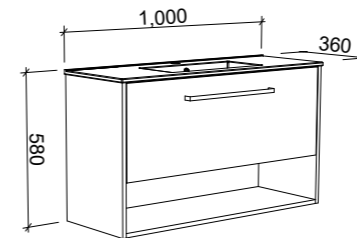

KARLIE 1000mm

Wall Hung

CABINET WITH	SKU	RRP
Urban Ceramic Top	KAR-V-1000-C-URB-W	$2,330
No Top	KAR-VCO-1000-C-X-W	$1,593

Floor Standing