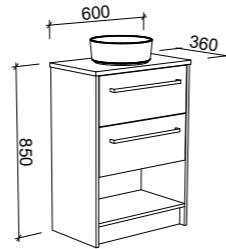

CABINET WITH	SKU	RRP
Urban Ceramic Top	KAR-V-600-C-URB-F	$1,956
20mm SilkSurface Top with White Gloss Above Counter Ceramic Basin	KAR-V-600-C-SSA-F	$2,291
20mm SilkSurface Top with White Gloss Ceramic Mini Under Counter Basin	KAR-V-600-C-SSU-F	$2,291
No Top	KAR-VCO-600-C-X-F	$1,442