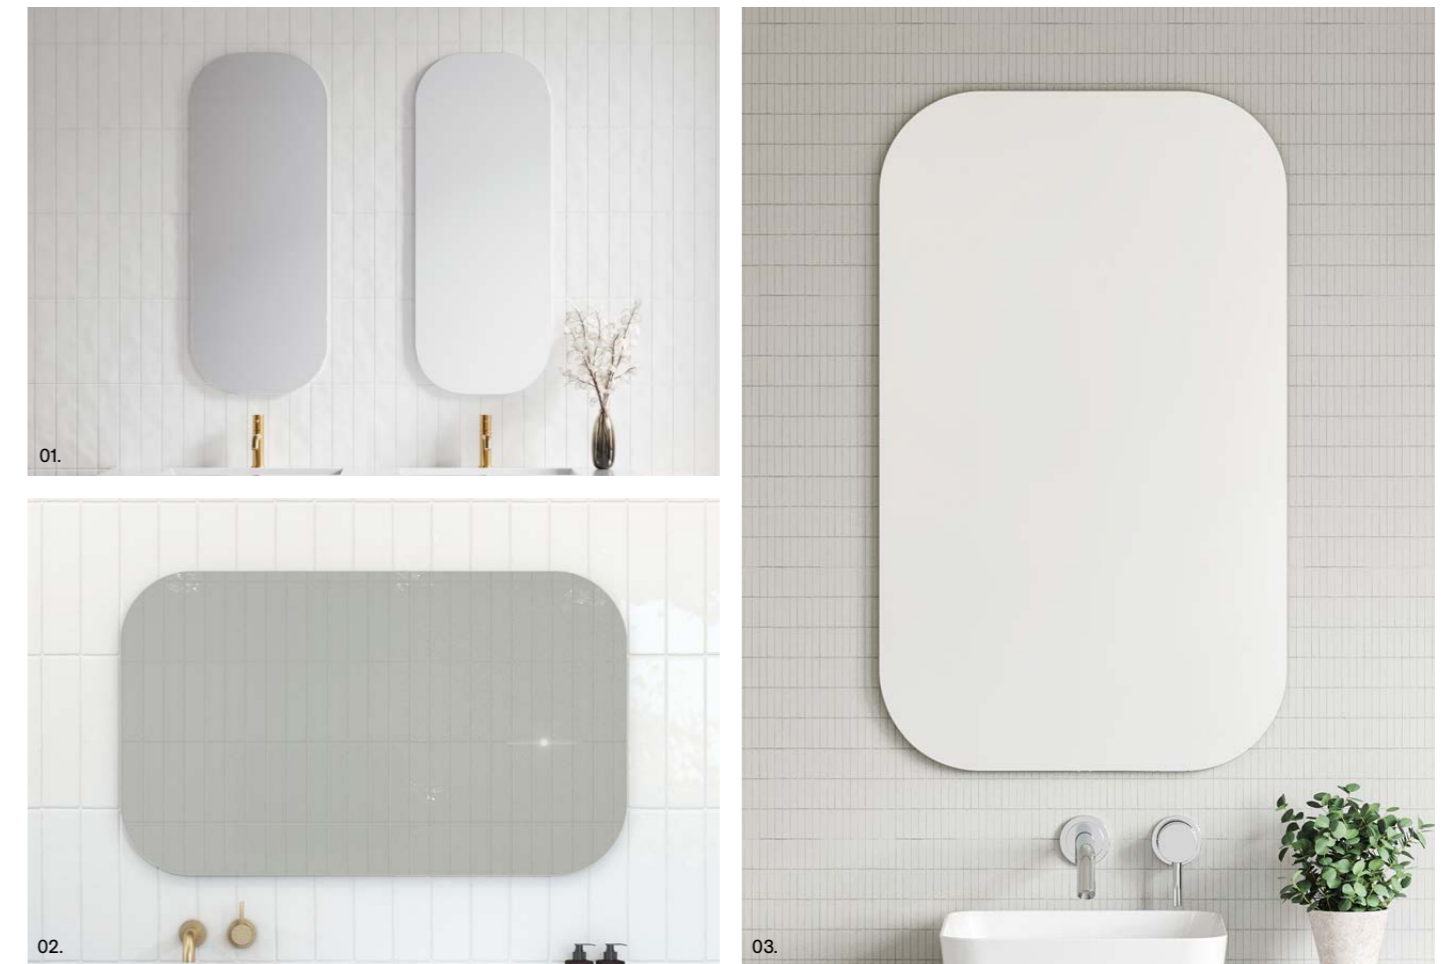

[01.] Jazz Arch Mirror 400mm x 1000mm | JZA-M-400-1000 | $503 each [02.] Jazz Arch Mirror 1000mm x 600mm | JZA-M-1000-600 | $706 [03.] Jazz Arch Mirror 600mm x 1000mm | JZA-M-600-1000 | $706 Please refer to pricelist pages for all available options.