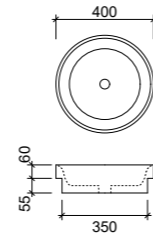

Radius Inset Black

Offset or wall mounted tapware required

BKM RAD-BS-400-BKM-U | $385