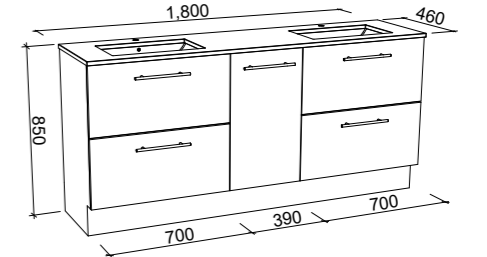

CABINET WITH	SKU	RRP
20mm SilkSurface Top with White Gloss Above Counter Ceramic Basins	MAR-V-1800-D-SSA-F	$4,245
20mm SilkSurface Top with White Gloss Under Counter Ceramic Basins	MAR-V-1800-D-SSU-F	$4,245
No Top	MAR-VCO-1800-D-X-F	$2,296