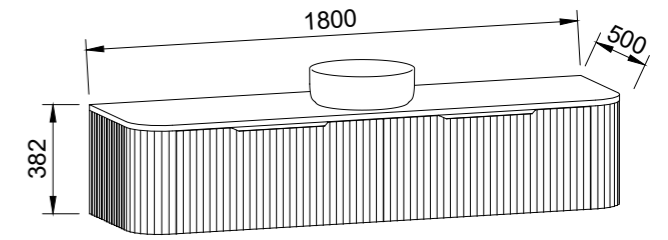

SANTOS 1800mm CENTRE BOWL

Wall Hung

CABINET WITH	SKU	RRP
20mm SilkSurface Top with White Gloss Above Counter Ceramic Basin	SAN-V-1800-C-SSA-W	$3,940
No Top	SAN-VCO-1800-C-X-W	$3,039