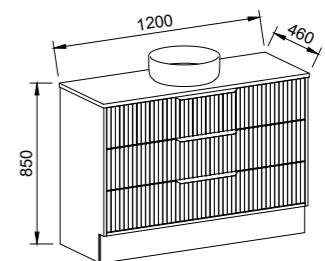

CABINET WITH	SKU	RRP
20mm SilkSurface Top with White Gloss Above Counter Ceramic Basin	EMM-V-1200-C-SSA-F	$3,891
No Top	EMM-VCO-1200-C-X-F	$2,964