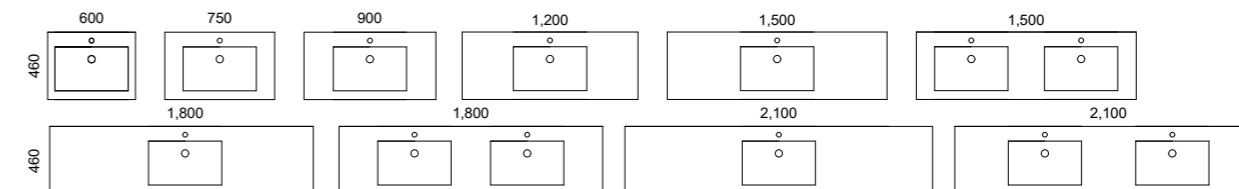

[01.] Sutherland House Vanity 1500mm | SHC-V-1500-D-SSA-L | $5,555 Grey Beige Satin Cabinet with Blanca Granite SilkSurface Top and White Gloss Lorenzo Inset Ceramic Basins **[02.] Sutherland House Vanity 1200mm** | SHC-V-1200-C-SSA-W | $3,796 Steel Grey Satin Cabinet with Strattis SilkSurface Top and White Gloss Allure Ceramic Basin | Shown with Under Cabinet Vanity Lighting | LED-L-UNDERCAB-V | ADD $413 **[03.] Sutherland House Vanity 900mm** | SHC-V-900-C-SSA-L | $3,513 Light Pistachio Satin Cabinet with Lapis Salt SilkSurface Top and White Matt Enchant Ceramic Basin | Shown with Basin Colour Upgrade | UPG-OPT-BASCOLOUR | ADD $152 **[04.] Sutherland House Vanity 750mm** | SHC-V-750-C-SSU-W | $3,070 Navy Blue Satin Cabinet with Arctic White SilkSurface Top and White Gloss Amara Under Counter Mineral Composite Basin | Shown with Mineral Composite Basin Upgrade | UPG-OPT-BASCOLOUR | ADD $152 | Shown with Push-to-Open Upgrade | UPG-OPT-DRW-PTO | ADD $253 per drawer **[05.] Sutherland House Vanity 1200mm** | SHC-V-1200-C-SSA-W | $3,796 Light Grey Satin Cabinet with White Crystal Boulder SilkSurface Top and White Gloss Corrida Inset Mineral Composite Basin | Shown with Mineral Composite Basin Upgrade | UPG-OPT-BASCOLOUR | ADD $152 **Please refer to pricelist pages for all available options.**