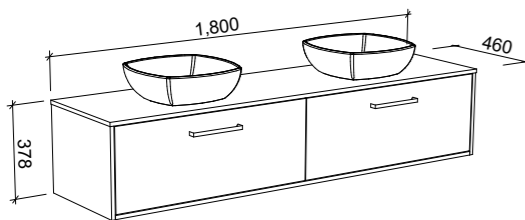

DELAWARE 1800mm DOUBLE BOWL

Wall Hung

CABINET WITH	SKU	RRP
18mm Laminate Top with White Gloss Ceramic Above Counter Basins	DEL-V-1800-D-LMA-W	$2,968
No Top	DEL-VCO-1800-D-X-W	$1,802

Floor Standing