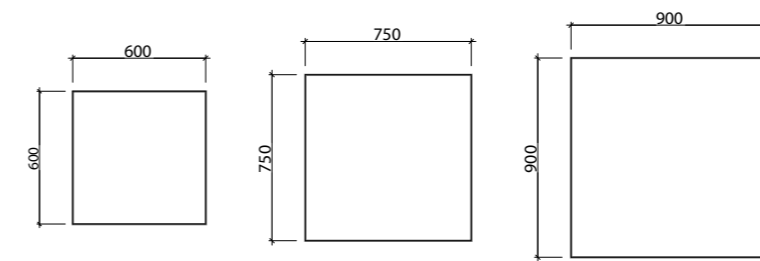

[01.] California Mirror 900mm | CAL-M-900-900 | $646 [02.] California Mirror 900mm | CAL-M-900-900 | $646 [03.] California Mirror 750mm | CAL-M-750-750 | $532 | Shown with Mirror Lighting Upgrade | LED-L-MIRROR | ADD $413 **Please refer to pricelist pages for all available options.**