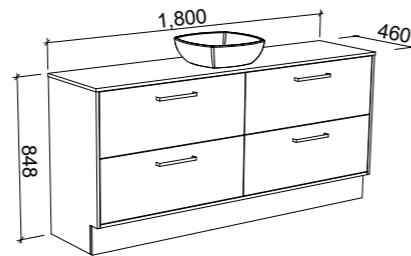

CABINET WITH	SKU	RRP
18mm Laminate Top with White Gloss Ceramic Above Counter Basin	DEL-V-1800-C-LMA-F	$3,497
No Top	DEL-VCO-1800-C-X-F	$2,554