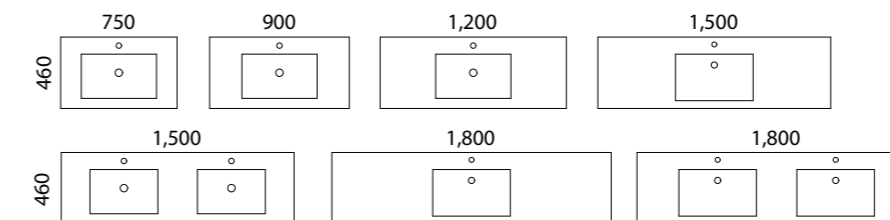

04. Dockland Woodgrain Fluting

05. Dockland Woodgrain Fluting

[01.] Elwood Vanity 1500mm | ELW-V-1500-D-SSA-W | $3,783 White Satin Cabinet with Carrara SilkSurface Top and White Gloss Allure Ceramic Basins | Shown with Under Cabinet Vanity Lighting | LED-L-UNDERCAB-V | ADD $413 **[02.] Elwood Vanity 1200mm** | ELW-V-1200-C-SSA-W | $2,652 Coastal Oak Cabinet with Arctic White SilkSurface Top and White Gloss Allure Ceramic Basin **[03.] Elwood Vanity 1200mm** | ELW-V-1200-C-SSA-W | $2,652 Light Grey Satin Cabinet with Silk Whisper SilkSurface Top and Brushed Nickel Luxe Stainless Steel Basin | Shown with Basin Colour Upgrade | UPG-OPT-STAINLESS | ADD $374 **[04.] Elwood Vanity 1200mm** | ELW-V-1200-C-SSA-W | $2,652 Prime Oak Cabinet with Bianco Pearl SilkSurface Top and White Gloss Chase Ceramic Basin **[05.] Elwood Vanity 1500mm** | ELW-V-1500-C-SSA-W | $3,522 Prime Oak Cabinet with Carrara SilkSurface Top and White Gloss Myrtle Ceramic Basin **Please refer to pricelist pages for all available options.**

NOTE: Custom under counter basins must be less than 150mm high.