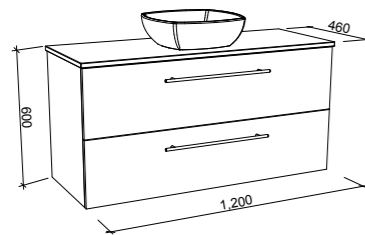

OXBOW 1200mm

Wall Hung

CABINET WITH	SKU	RRP
20mm SilkSurface Top with White Gloss Above Counter Ceramic Basin	OXB-V-1200-C-SSA-W	$3,239
20mm SilkSurface Top with White Gloss Under Counter Ceramic Basin	OXB-V-1200-C-SSU-W	$3,239
No Top	OXB-VCO-1200-C-X-W	$1,957

Floor Standing