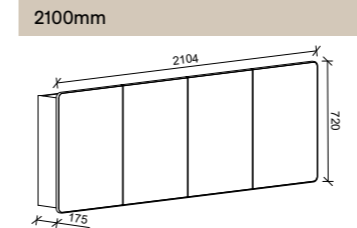

TENNESSEE

SKU	RRP
SHC-SC-2100-4-G	$2,450