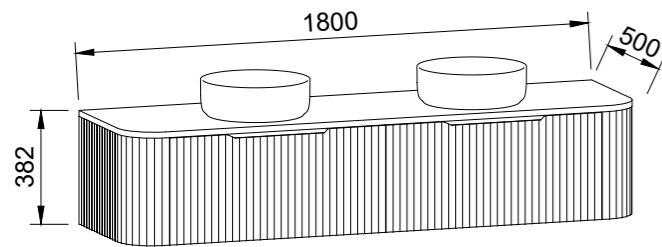

Santos

G GOLD INCLUSIONS

SANTOS 1800mm DOUBLE BOWL

Wall Hung

CABINET WITH	SKU	RRP
20mm SilkSurface Top with White Gloss Above Counter Ceramic Basins	SAN-V-1800-D-SSA-W	$4,160
No Top	SAN-VCO-1800-D-X-W	$3,039