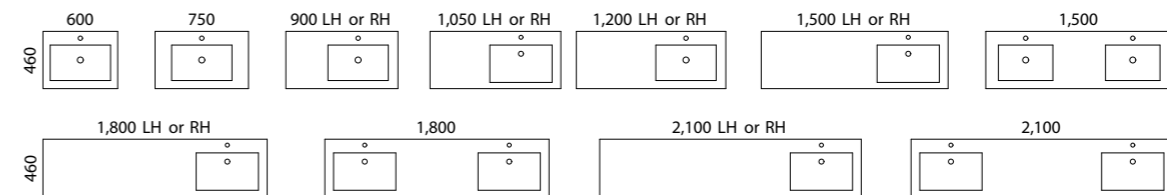

[01.] Dakota Vanity 900mm | DAK-V-900-R-SSU-W | $3,577 Coastal Oak Cabinet with Blanca Granite SilkSurface Top and White Gloss Oval Under Counter Ceramic Basin | Shown with Under Cabinet Vanity Lighting | LED-L-UNDERCAB-V | ADD $413 **[02.] Dakota Vanity 1800mm** | DAK-V-1800-D-SSU-W | $6,267 Perugian Walnut Cabinet with Bianco Pearl SilkSurface Top and White Gloss Oval Under Counter Ceramic Basins | Shown with Under Cabinet Vanity Lighting | LED-L-UNDERCAB-V | ADD $413 **[03.] Dakota Vanity 1800mm** | DAK-V-1800-D-SSU-W | $6,267 Perugian Walnut Cabinet with Bianco Pearl SilkSurface Top and White Gloss Oval Under Counter Ceramic Basins | Shown with Under Cabinet Vanity Lighting | LED-L-UNDERCAB-V | ADD $413 **[04.] Dakota Vanity 1200mm** | DAK-V-1200-L-SSU-F | $4,541 White Painted Wood Cabinet with Arctic White SilkSurface Top and White Gloss Rectangle Under Counter Ceramic Basin **Please refer to pricelist pages for all available options.**