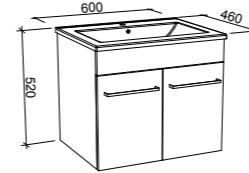

INDIANA 600mm

Wall Hung

CABINET WITH	SKU	RRP
Alpha Ceramic Top	IND-V-600-C-APH-W	$889
No Top	IND-VCO-600-C-X-W	$710