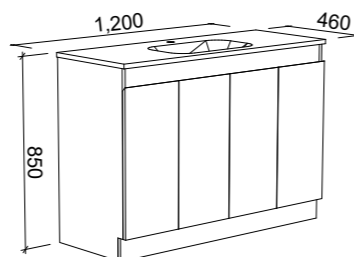

CABINET WITH	SKU	RRP
Alpha Ceramic Top	RKF-V-1200-C-APH-F	$1,579
Haven Matt Dolomite Top	RKF-V-1200-C-HVN-F	$1,579
No Top	RKF-VCO-1200-C-X-F	$1,087

Rockford

S SILVER INCLUSIONS