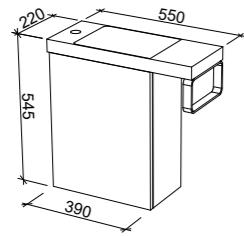

Oscar

S SILVER INCLUSIONS

OSCAR 550mm TOP / 390mm CABINET

Wall Hung