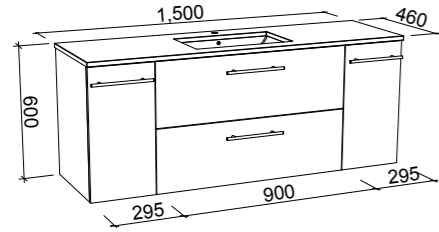

Marshall

G GOLD INCLUSIONS

MARSHALL 1500mm CENTRE BOWL

Wall Hung

CABINET WITH	SKU	RRP
20mm SilkSurface Top with White Gloss Above Counter Ceramic Basin	MAR-V-1500-C-SSA-W	$3,697
20mm SilkSurface Top with White Gloss Under Counter Ceramic Basin	MAR-V-1500-C-SSU-W	$3,697
No Top	MAR-VCO-1500-C-X-W	$2,071

Floor Standing