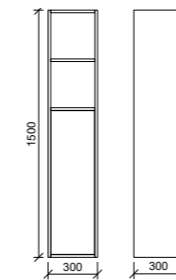

[01.] Hudson Duo Tallboy | HDD-TB-300-W-G | $1,420 Boston Oak Cabinet Hudson Duo Platinum Tallboy | HDD-TB-300-W-P | $1,537 Please refer to pricelist pages for all available options.