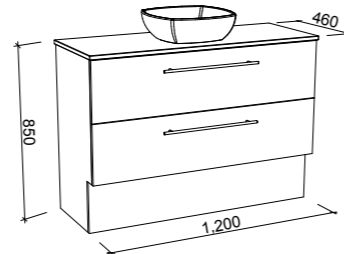

CABINET WITH	SKU	RRP
20mm SilkSurface Top with White Gloss Above Counter Ceramic Basin	OXB-V-1200-C-SSA-F	$3,447
20mm SilkSurface Top with White Gloss Under Counter Ceramic Basin	OXB-V-1200-C-SSU-F	$3,447
No Top	OXB-VCO-1200-C-X-F	$2,184