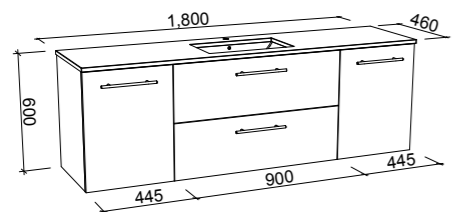

MARSHALL 1800mm CENTRE BOWL

Wall Hung

CABINET WITH	SKU	RRP
20mm SilkSurface Top with White Gloss Above Counter Ceramic Basin	MAR-V-1800-C-SSA-W	$3,920
20mm SilkSurface Top with White Gloss Under Counter Ceramic Basin	MAR-V-1800-C-SSU-W	$3,920
No Top	MAR-VCO-1800-C-X-W	$2,209

Floor Standing