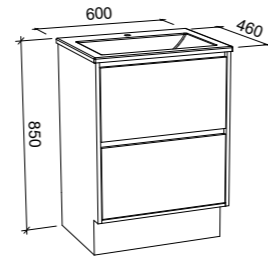

CABINET WITH	SKU	RRP
Alpha Ceramic Top	GRA-V-600-C-APH-F	$1,852
Regal Mineral Composite Top	GRA-V-600-C-REG-F	$1,852
20mm SilkSurface Top with White Gloss Above Counter Ceramic Basin	GRA-V-600-C-SSA-F	$2,189
20mm SilkSurface Top with White Gloss Under Counter Ceramic Basin	GRA-V-600-C-SSU-F	$2,189
No Top	GRA-VCO-600-C-X-F	$1,321

Floor Standing