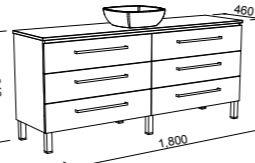

On Legs

CABINET WITH	SKU	RRP
20mm SilkSurface Top with White Gloss Above Counter Ceramic Basin	ASH-V-1800-C-SSA-L	$5,717
No Top	ASH-VCO-1800-C-X-L	$3,564