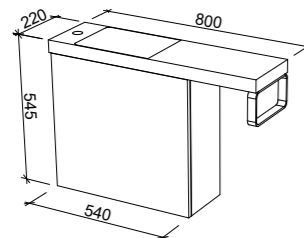

OSCAR 800mm TOP / 540mm CABINET

Wall Hung