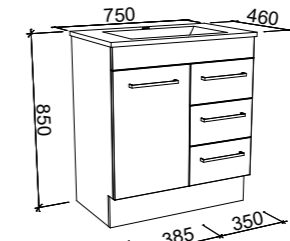

Floor Standing

CABINET WITH	SKU	RRP
Classic Mineral Composite Top	BAR-V-750-C-CLA-F	$1,913
Regal Mineral Composite Top	BAR-V-750-C-REG-F	$1,938
Alpha Ceramic Top	BAR-V-750-C-APH-F	$1,938
Haven Matt Dolomite Top	BAR-V-750-C-HVN-F	$1,938
Grand Mineral Composite Top	BAR-V-750-C-GND-F	$2,133
20mm SilkSurface Top with White Gloss Above Counter Ceramic Basin	BAR-V-750-C-SSA-F	$2,393
20mm SilkSurface Top with White Gloss Under Counter Ceramic Basin	BAR-V-750-C-SSU-F	$2,393
No Top	BAR-VCO-750-C-X-F	$1,474