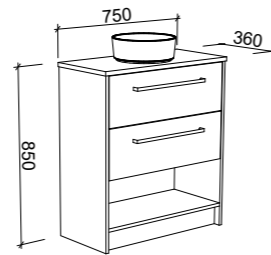

CABINET WITH	SKU	RRP
20mm SilkSurface Top with White Gloss Above Counter Ceramic Basin	KAR-V-750-C-SSA-F	$2,486
20mm SilkSurface Top with White Gloss Ceramic Mini Under Counter Basin	KAR-V-750-C-SSU-F	$2,486
No Top	KAR-VCO-750-C-X-F	$1,580