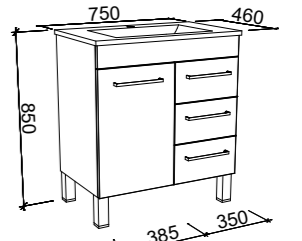

On Legs

CABINET WITH	SKU	RRP
Classic Mineral Composite Top	BAR-V-750-C-CLA-L	$1,999
Regal Mineral Composite Top	BAR-V-750-C-REG-L	$2,025
Alpha Ceramic Top	BAR-V-750-C-APH-L	$2,025
Haven Matt Dolomite Top	BAR-V-750-C-HVN-L	$2,025
Grand Mineral Composite Top	BAR-V-750-C-GND-L	$2,223
20mm SilkSurface Top with White Gloss Above Counter Ceramic Basin	BAR-V-750-C-SSA-L	$2,479
20mm SilkSurface Top with White Gloss Under Counter Ceramic Basin	BAR-V-750-C-SSU-L	$2,479
No Top	BAR-VCO-750-C-X-L	$1,565