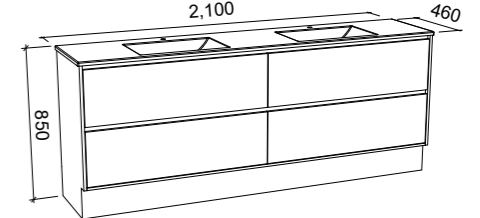

CABINET WITH	SKU	RRP
Regal Mineral Composite Top	GRA-V-2100-D-REG-F	$5,649
20mm SilkSurface Top with White Gloss Above Counter Ceramic Basins	GRA-V-2100-D-SSA-F	$5,150
20mm SilkSurface Top with White Gloss Under Counter Ceramic Basins	GRA-V-2100-D-SSU-F	$5,150
No Top	GRA-VCO-2100-D-X-F	$2,993