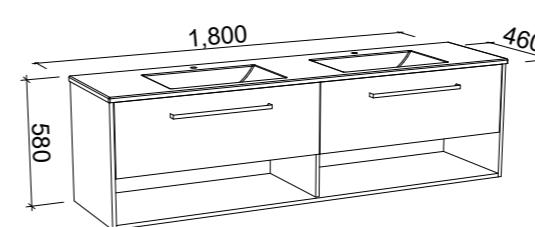

KANSAS 1800mm DOUBLE BOWL

Wall Hung

CABINET WITH	SKU	RRP
Regal Mineral Composite Top	KAN-V-1800-D-REG-W	$4,082
20mm SilkSurface Top with White Gloss Above Counter Ceramic Basins	KAN-V-1800-D-SSA-W	$4,488
20mm SilkSurface Top with White Gloss Under Counter Ceramic Basins	KAN-V-1800-D-SSU-W	$4,488
No Top	KAN-VCO-1800-D-X-W	$2,397

Floor Standing