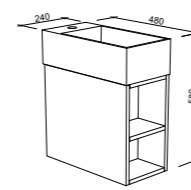

LOTTIE 480mm

Wall Hung

CABINET WITH	SKU	RRP
Liberty Ceramic Top Left-hand Offset	LOT-V-480-L-LIB-W	$807
No Top Left-hand Offset	LOT-VCO-480-L-X-W	$600

NOTE: Side fingerpull standard unless specified otherwise. Right-hand offset (taphole and hinge on the right) also available. Order by replacing -L- with -R- in the relevant SKU.

Floor Standing