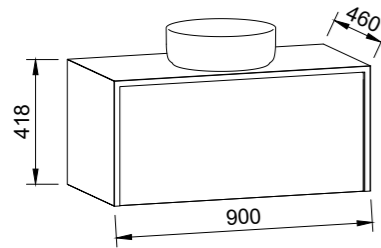

AINSWORTH 900mm

Wall Hung

CABINET WITH	SKU	RRP
20mm SilkSurface Top with White Gloss Above Counter Ceramic Basin	AIN-V-900-C-SSA-W	$3,360
20mm SilkSurface Top with White Gloss Under Counter Ceramic Basin	AIN-V-900-C-SSU-W	$3,360

NOTE: Left - and right-hand offsets also available. Order by replacing -C- with -L- or -R- in the relevant SKU.