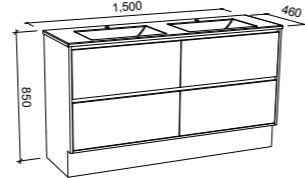

CABINET WITH	SKU	RRP
Alpha Ceramic Top	GRA-V-1500-D-APH-F	$4,076
Regal Mineral Composite Top	GRA-V-1500-D-REG-F	$3,963
Haven Matt Dolomite Top	GRA-V-1500-D-HVN-F	$3,963
20mm SilkSurface Top with White Gloss Above Counter Ceramic Basins	GRA-V-1500-D-SSA-F	$4,562
20mm SilkSurface Top with White Gloss Under Counter Ceramic Basins	GRA-V-1500-D-SSU-F	$4,562
No Top	GRA-VCO-1500-D-X-F	$2,600