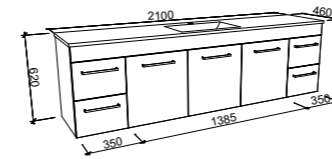

BARGO 2100mm CENTRE BOWL

Wall Hung