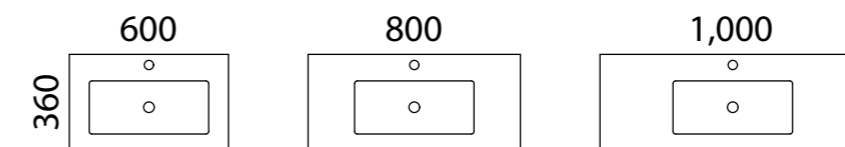

With a sleek and modern design, this vanity will elevate the look of your bathroom while providing the necessary storage to keep your bathroom organised and clutter-free. The 800mm and 1000mm sizes can be configured with either left- or right-hand drawers to suit your space.

- Top options include:
  - 20mm integrated tops - Urban

Available in wall hung, floor standing and on legs.