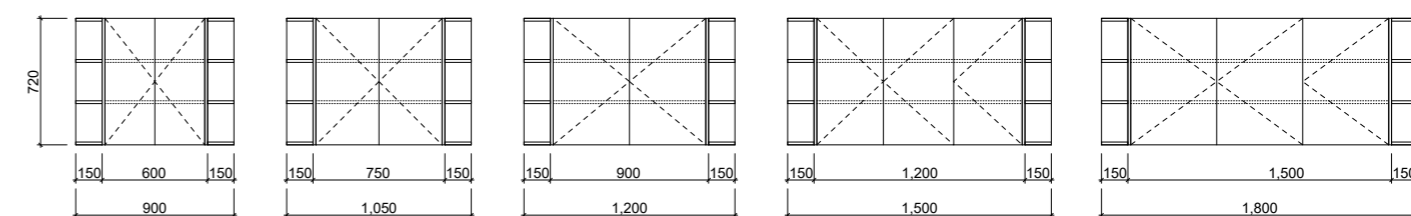

All cabinets 166mm deep.

1. [01.] Boston Shaving Cabinet 1500mm | BOS-SC-1500-3-G | $1,551 Estella Oak Cabinet Boston Platinum Shaving Cabinet 1500mm | BOS-SC-1500-3-P | $1,675
   [02.] Boston Shaving Cabinet 1500mm | BOS-SC-1500-3-G | $1,551 Dark Grey Satin Cabinet Boston Platinum Shaving Cabinet 1500mm | BOS-SC-1500-3-P | $1,675
   [03.] Boston Shaving Cabinet 1200mm | BOS-SC-1200-D-G | $1,328 White Satin Cabinet Boston Platinum Shaving Cabinet 1200mm | BOS-SC-1200-D-P | $1,451
   Please refer to pricelist pages for all available options.