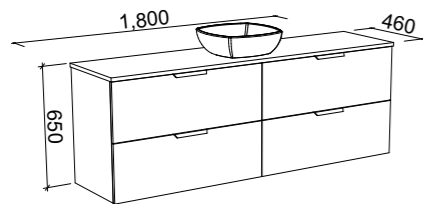

SUTHERLAND HOUSE 1800mm CENTRE BOWL

Wall Hung