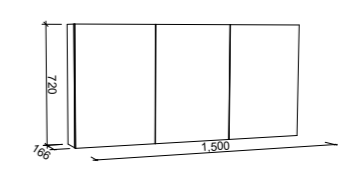

1500mm

SKU	RRP
TEN-SC-1500-3-G	$1,266
TEN-SC-1500-3-P	$1,390