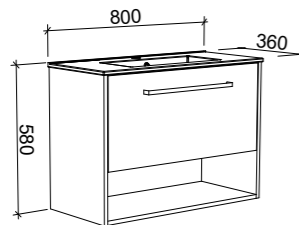

KARLIE 800mm

Wall Hung

CABINET WITH	SKU	RRP
Urban Ceramic Top	KAR-V-800-C-URB-W	$1,907
No Top	KAR-VCO-800-C-X-W	$1,333

Floor Standing