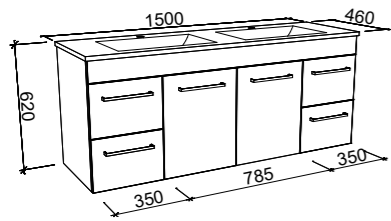

Bargo

G GOLD INCLUSIONS

BARGO 1500mm DOUBLE BOWL

Wall Hung

Floor Standing

On Legs

CABINET WITH	SKU	RRP
Classic Mineral Composite Top	BAR-V-1500-D-CLA-W	\$3,406
Regal Mineral Composite Top	BAR-V-1500-D-REG-W	\$3,578
Alpha Ceramic Top	BAR-V-1500-D-APH-W	\$3,697
Haven Matt Dolomite Top	BAR-V-1500-D-HVN-W	\$3,578
Grand Mineral Composite Top	BAR-V-1500-D-GND-W	\$3,917
20mm SilkSurface Top with White Gloss Above Counter Ceramic Basins	BAR-V-1500-D-SSA-W	\$4,210
20mm SilkSurface Top with White Gloss Under Counter Ceramic Basins	BAR-V-1500-D-SSU-W	\$4,210
No Top	BAR-VCO-1500-D-X-W	\$2,150