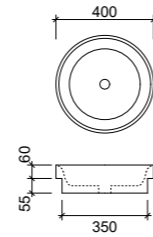

Ceramic Basins Continued

Radius Inset White

Offset or wall mounted tapware required

WG RAD-BS-400-WG-S | $233

WM RAD-BS-400-WM-U | $385