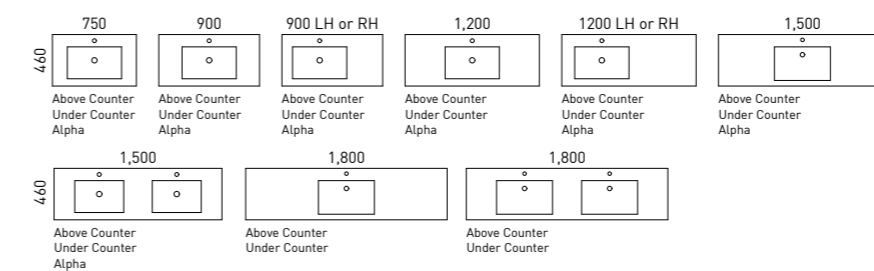

With routed front panels and detailed legs, the Windsor is sure to add a designer's touch to your space. Choose any paint colour from our selection, or colour match almost any paint to make it truly unique (additional charges apply).
Available in floor standing.

- Top options include:
  - 20mm integrated tops - Alpha*
  - 20mm SilkSurface slab top with above or under counter basin/s
  - 60mm SilkSurface Freedom top with above or under counter basin/s
- Cabinet options include:
  - Painted only

CLASSIC Order with Classic Shaker | **SUSSEX** Order with Sussex Shaker | **VICTORIA** Order with Victoria Shaker | **WASHBOARD** Order with Washboard Pattern