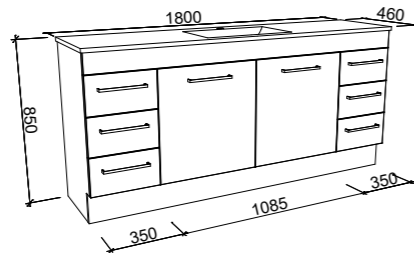

Floor Standing