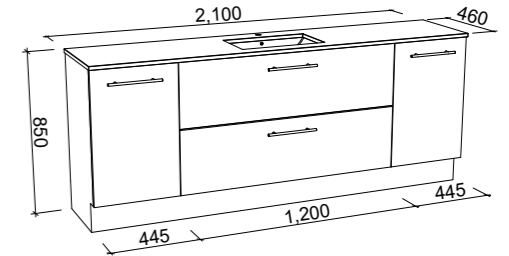

CABINET WITH	SKU	RRP
20mm SilkSurface Top with White Gloss Above Counter Ceramic Basin	MAR-V-2100-C-SSA-F	$4,354
20mm SilkSurface Top with White Gloss Under Counter Ceramic Basin	MAR-V-2100-C-SSU-F	$4,354
No Top	MAR-VCO-2100-C-X-F	$2,576