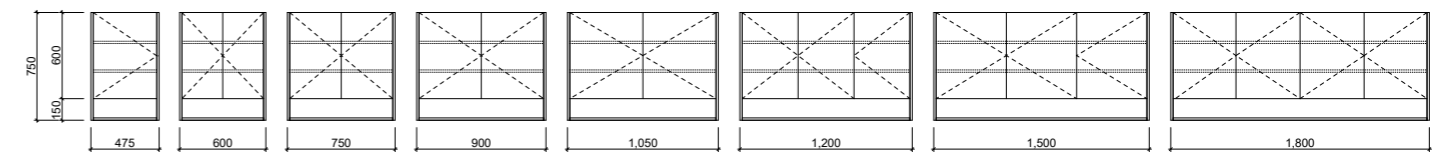

All cabinets 166mm deep. Back panel of shelf will match cabinet colour unless specified otherwise.

1. **[01.] Sanremo Shaving Cabinet 900mm** | SAN-SC-900-D-G | $1,078 Light Pistachio Satin Cabinet **Sanremo Platinum Shaving Cabinet 900mm** | SAN-SC-900-D-P | $1,201
   [02.] Sanremo Shaving Cabinet 1200mm | SAN-SC-1200-3-G | $1,311 White Satin Cabinet with Rural Oak Back Shelf **Sanremo Platinum Shaving Cabinet 1200mm** | SAN-SC-1200-3-P | $1,436 **[03.] Sanremo Shaving Cabinet 1500mm** | SAN-SC-1500-3-G | $1,434 Planked Urban Oak Cabinet shown with doors open **Sanremo Platinum Shaving Cabinet 1500mm** | SAN-SC-1500-3-P | $1,558 **[04.] Sanremo Shaving Cabinet 475mm** | SAN-SC-475-S-G | $718 each Florentine Walnut Cabinet **Sanremo Platinum Shaving Cabinet 475mm** | SAN-SC-475-S-P | $815 each **[05.] Sanremo Shaving Cabinet 1500mm** | SAN-SC-1500-3-G | $1,434 Emerald Green Satin Cabinet **Sanremo Platinum Shaving Cabinet 1500mm** | SAN-SC-1500-3-P | $1,558 **Please refer to pricelist pages for all available options.**