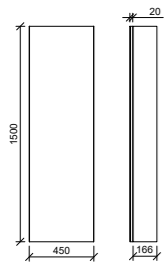

01.

[01.] Tennessee Tallboy | TEN-TB-450-W-G | $1,198 White Satin Cabinet Tennessee Platinum Tallboy | TEN-TB-450-W-P | $1,315 Please refer to pricelist pages for all available options.

York Tallboy

Do you have a keen sense of style and a love of practicality? The York Tallboy boasts a minimal design and provides storage without taking up much room in your space. Whether you're looking to update your bathroom's look or simply in need of more storage space, this tallboy a great choice.

- Upgrade to Platinum option with Luxe Graphite interior and glass internal shelves to match Platinum vanities
- Standard with centre fingerpull
- Available in wall hung