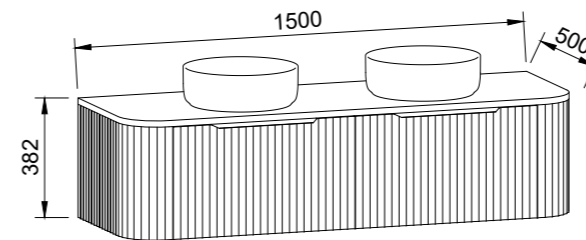

SANTOS 1500mm DOUBLE BOWL

Wall Hung

CABINET WITH	SKU	RRP
20mm SilkSurface Top with White Gloss Above Counter Ceramic Basins	SAN-V-1500-D-SSA-W	$3,780
No Top	SAN-VCO-1500-D-X-W	$2,882