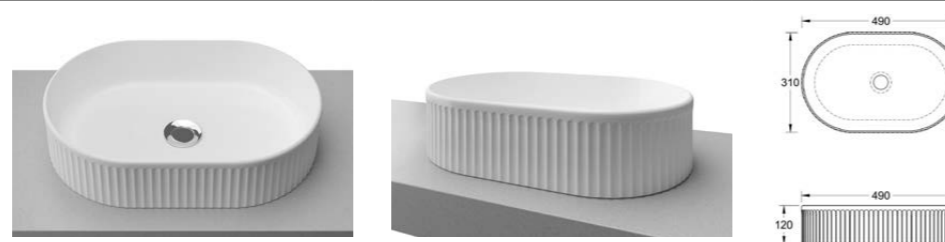

Oval Flute White

WG OVF-BS-490-WG-S | $233

WM OVF-BS-490-WM-U | $385