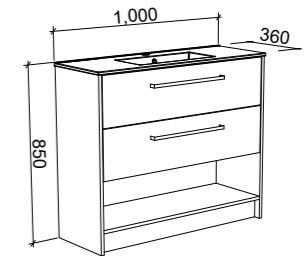

CABINET WITH	SKU	RRP
Urban Ceramic Top	KAR-V-1000-C-URB-F	$3,180
No Top	KAR-VCO-1000-C-X-F	$2,494