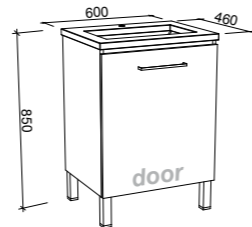

Dakota

P PLATINUM INCLUSIONS

DAKOTA 600mm

Wall Hung

Floor Standing

On Legs

CABINET WITH	SKU	RRP	CABINET WITH	SKU	RRP	CABINET WITH	SKU	RRP
20mm SilkSurface Top with White Gloss Above Counter Ceramic Basin	DAK-V-600-C-SSA-W	\$2,609	20mm SilkSurface Top with White Gloss Above Counter Ceramic Basin	DAK-V-600-C-SSA-F	\$2,867	20mm SilkSurface Top with White Gloss Above Counter Ceramic Basin	DAK-V-600-C-SSA-L	\$2,955
20mm SilkSurface Top with White Gloss Under Counter Ceramic Basin	DAK-V-600-C-SSU-W	\$2,609	20mm SilkSurface Top with White Gloss Under Counter Ceramic Basin	DAK-V-600-C-SSU-F	\$2,867	20mm SilkSurface Top with White Gloss Under Counter Ceramic Basin	DAK-V-600-C-SSU-L	\$2,955
No Top	DAK-VCO-600-C-X-W	\$1,280	No Top	DAK-VCO-600-C-X-F	\$1,665	No Top	DAK-VCO-600-C-X-L	\$1,754