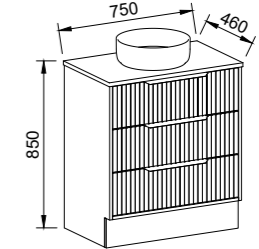

CABINET WITH	SKU	RRP
20mm SilkSurface Top with White Gloss Above Counter Ceramic Basin	EMM-V-750-C-SSA-F	$2,779
No Top	EMM-VCO-750-C-X-F	$2,130

Floor Standing