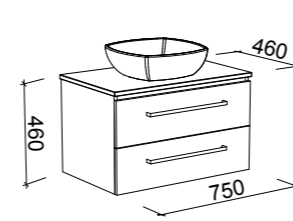

ASHTON 750mm

Wall Hung

CABINET WITH	SKU	RRP
20mm SilkSurface Top with White Gloss Above Counter Ceramic Basin	ASH-V-750-C-SSA-W	$3,049
No Top	ASH-VCO-750-C-X-W	$1,828

Floor Standing