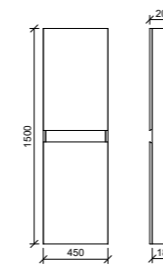

01.

[01.] York Tallboy | YOR-TB-450-W-G | $1,156 Dark Grey Satin Cabinet York Platinum Tallboy | YOR-TB-450-W-P | $1,272 Please refer to pricelist pages for all available options.