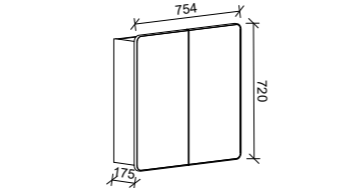

750mm

SKU	RRP
SHC-SC-750-D-G	$1,245