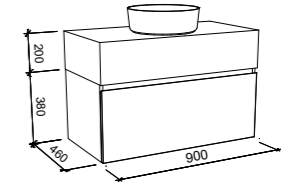

KINGSLEY 900mm

Wall Hung

CABINET WITH	SKU	RRP
Alpha Ceramic Top	KIN-V-900-C-APH-W	$1,364
Regal Mineral Composite Top	KIN-V-900-C-REG-W	$1,364
Stadium Mineral Composite Top	KIN-V-900-C-STD-W	$1,364
Haven Matt Dolomite Top	KIN-V-900-C-HVN-W	$1,364
20mm SilkSurface Top with Above Counter White Gloss Ceramic Basin	KIN-V-900-C-SSA-W	$2,099
20mm SilkSurface Top with Under Counter White Gloss Ceramic Basin	KIN-V-900-C-SSU-W	$2,385
60mm SilkSurface Freedom Top with Above Counter White Gloss Ceramic Basin	KIN-V-900-C-FRA-W	$2,321
60mm SilkSurface Freedom Top with Under Counter White Gloss Ceramic Basin	KIN-V-900-C-FRU-W	$2,553
200mm SilkSurface Box Top with Above Counter White Gloss Ceramic Basin	KIN-V-900-C-BXA-W	$2,655
200mm SilkSurface Box Top with Under Counter White Gloss Ceramic Basin	KIN-V-900-C-BXU-W	$2,655
No Top	KIN-VCO-900-C-X-W	$818