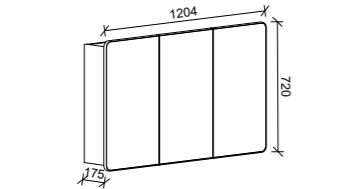

SKU	RRP
SHC-SC-900-D-G	\$1,348

1200mm

SKU	RRP
SHC-SC-1200-3-G	\$1,546

1500mm

SKU	RRP
SHC-SC-1500-3-G	\$1,815

1800mm

SKU	RRP
SHC-SC-1800-4-G	\$2,187

NOTE: -P denotes Platinum range. These shaving cabinets include 'Luxe Graphite' interiors to match Platinum vanities and glass interior shelves as standard. -G denotes standard cabinets and include white interiors. Lighting and powerpoints are not included in shaving cabinet pricing. All mirrors are copper free. Depth can be adjusted to a minimum of 120mm for no price change. Refer to pages 234 - 241 for options and pricing. *Please specify hinge side when ordering. †Back of shelf will match side colour unless specified otherwise. **Victoria shaker panel standard unless specified otherwise.