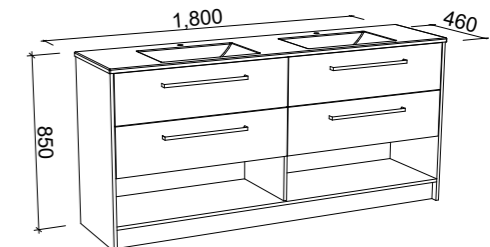

CABINET WITH	SKU	RRP
Regal Mineral Composite Top	KAN-V-1800-D-REG-F	$5,136
20mm SilkSurface Top with White Gloss Above Counter Ceramic Basins	KAN-V-1800-D-SSA-F	$5,544
20mm SilkSurface Top with White Gloss Under Counter Ceramic Basins	KAN-V-1800-D-SSU-F	$5,544
No Top	KAN-VCO-1800-D-X-F	$3,507