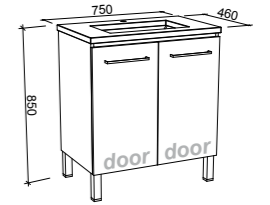

NOTE: Please confirm hinge side when ordered.

Dakota

P PLATINUM INCLUSIONS

DAKOTA 750mm

Wall Hung

Floor Standing

On Legs

CABINET WITH	SKU	RRP
20mm SilkSurface Top with White Gloss Above Counter Ceramic Basin	DAK-V-750-C-SSA-W	\$2,694
20mm SilkSurface Top with White Gloss Under Counter Ceramic Basin	DAK-V-750-C-SSU-W	\$2,694
No Top	DAK-VCO-750-C-X-W	\$1,398