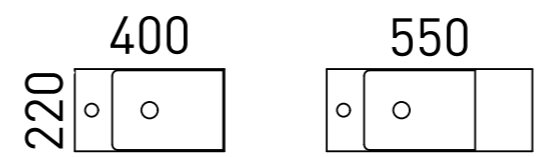

02.

[01.] Ollie Vanity 550mm | OLL-V-550-L-NAN-W | $828 White Satin Cabinet with Nano Dolomite Top | Shown with Vertical Cabinet Front Upgrade | ROU-OPT-VERTICAL | ADD $120 [02.] Ollie Vanity 400mm | OLL-V-400-L-NAN-F | $828 Florentine Walnut Cabinet with Nano Dolomite Top Please refer to pricelist pages for all available options.