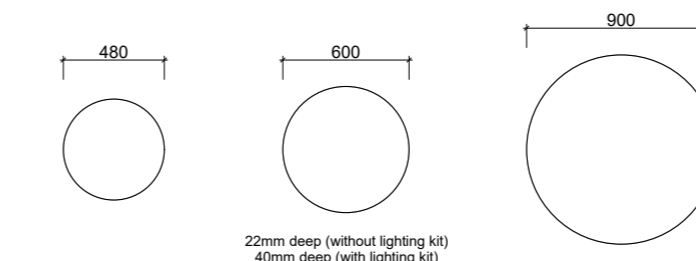

[01.] Oxford Mirror 480mm | OXF-M-480-480 | $299 **[02.] Oxford Mirror 600mm** | OXF-M-600-600 | $573 each | Shown with Mirror Lighting Upgrade | LED-L-MIRROR | ADD $413 per mirror **[03.] Oxford Mirror 900mm** | OXF-M-900-900 | $916 | Shown with Mirror Lighting Upgrade | LED-L-MIRROR | ADD $413 **Please refer to pricelist pages for all available options.**