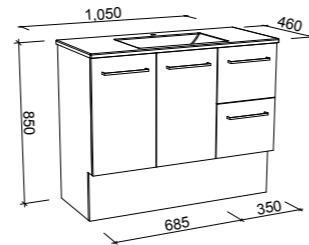

CABINET WITH	SKU	RRP
Regal Mineral Composite Top	CAR-V-1050-C-REG-F	$2,390
Grand Mineral Composite Top	CAR-V-1050-C-GND-F	$2,660
No Top	CAR-VCO-1050-C-X-F	$1,786