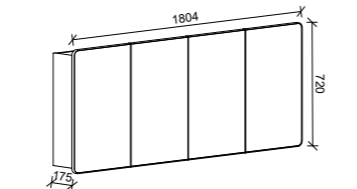

SKU	RRP
SHC-SC-900-D-G	\$1,348

1200mm

SKU	RRP
SHC-SC-1200-3-G	\$1,546

1500mm

SKU	RRP
SHC-SC-1500-3-G	\$1,815

1800mm

SKU	RRP
SHC-SC-1800-4-G	\$2,187

NOTE: -P denotes Platinum range. These shaving cabinets include 'Luxe Graphite' interiors to match Platinum vanities and glass interior shelves as standard. -G denotes standard cabinets and include white interiors. Lighting and powerpoints are not included in shaving cabinet pricing. All mirrors are copper free. Depth can be adjusted to a minimum of 120mm for no price change. Refer to pages 234 - 241 for options and pricing. *Please specify hinge side when ordering. †Back of shelf will match side colour unless specified otherwise. **Victoria shaker panel standard unless specified otherwise.