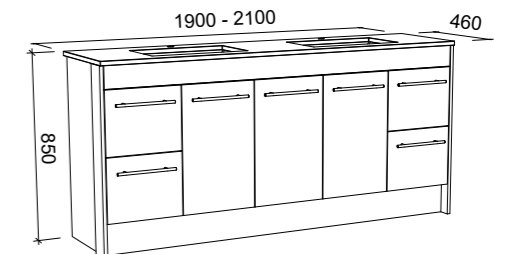

Floor Standing