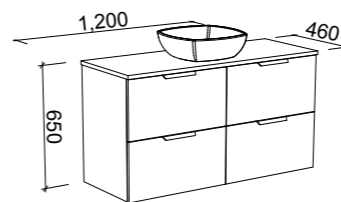

SUTHERLAND HOUSE 1200mm

Wall Hung

On Legs

CABINET WITH	SKU	RRP
20mm SilkSurface Top with White Gloss Above Counter Ceramic Basin	SHC-V-1200-C-SSA-W	$3,796
20mm SilkSurface Top with White Gloss Under Counter Ceramic Basin	SHC-V-1200-C-SSU-W	$3,796
No Top	SHC-VCO-1200-C-X-W	$3,102