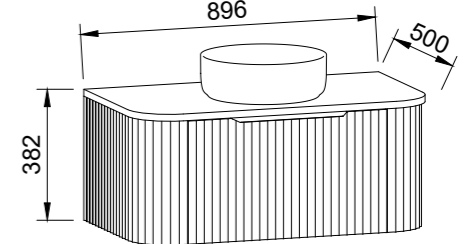

SANTOS 900mm

Wall Hung

CABINET WITH	SKU	RRP
20mm SilkSurface Top with White Gloss Above Counter Ceramic Basin	SAN-V-900-C-SSA-W	$2,550
No Top	SAN-VCO-900-C-X-W	$2,074