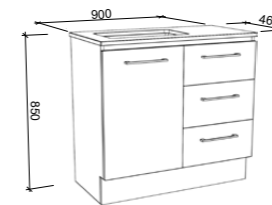

Floor Standing