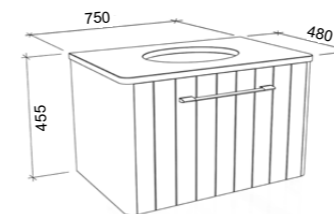

Saba

SABA 750mm

Wall Hung

CABINET WITH	SKU	RRP
20mm SilkSurface Top with White Gloss Above Counter Ceramic Basin	SAB-V-750-C-SSA-W	$1,967
20mm SilkSurface Top with White Gloss Under Counter Ceramic Basin	SAB-V-750-C-SSU-W	$2,258
No Top	SAB-VCO-750-C-X-W	$1,138