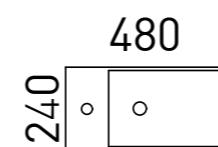

[01.] Frankie Vanity 480mm | FRA-V-480-R-LIB-W | $904 Planked Urban Oak Cabinet with Liberty Ceramic Top **[02.] Frankie Vanity 480mm** | FRA-V-480-L-LIB-F | $1,078 Pastel Pink Satin Cabinet with Liberty Ceramic Top **[03.] Frankie Vanity 480mm** | FRA-V-480-L-LIB-W | $904 Emerald Green Satin Cabinet with Liberty Ceramic Top **Please refer to pricelist pages for all available options.**