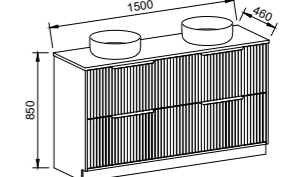

CABINET WITH	SKU	RRP
20mm SilkSurface Top with White Gloss Above Counter Ceramic Basins	ELW-V-1500-D-SSA-F	$5,122
20mm SilkSurface Top with White Gloss Under Counter Ceramic Basins	ELW-V-1500-D-SSU-F	$5,280
No Top	ELW-VCO-1500-D-X-F	$3,847