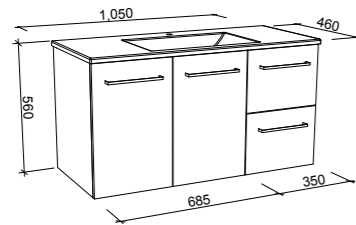

Floor Standing

CABINET WITH	SKU	RRP
Regal Mineral Composite Top Left-hand Offset	CAR-V-900-L-REG-F	\$1,974
No Top Left-hand Offset	CAR-VCO-900-L-X-F	\$1,606

Carlo

G GOLD INCLUSIONS

CARLO 1050mm

Wall Hung

CABINET WITH	SKU	RRP
Regal Mineral Composite Top	CAR-V-1050-C-REG-W	\$2,194
Grand Mineral Composite Top	CAR-V-1050-C-GND-W	\$2,447
No Top	CAR-VCO-1050-C-X-W	\$1,571