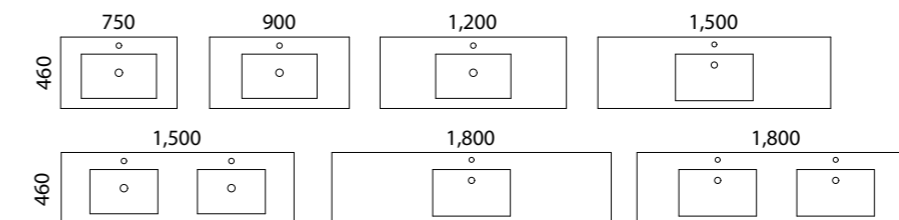

03. Dockland Painted Fluting

04. Apollo Woodgrain Fluting

[01.] Emmett Vanity 1200mm | EMM-V-1200-C-SSA-W | $3,033 Prime Oak Cabinet with Organica SilkSurface Top and White Gloss Myrtle Ceramic Basin **[02.] Emmett Vanity 1500mm** | EMM-V-1500-D-SSA-W | $4,157 White Satin Cabinet with Calcutta Snow SilkSurface Top and White Gloss Allure Ceramic Basins **[03.] Emmett Vanity 750mm** | EMM-V-750-C-SSA-F | $2,779 Olive Satin Cabinet with Stratiss Nuovo SilkSurface Top and Brushed Nickel Luxe Stainless Steel Basin | Shown with Basin Colour Upgrade | UPG-OPT-STAINLESS | ADD $374 **[04.] Emmett Vanity 900mm** | EMM-V-900-C-SSA-F | $3,193 Tassie Oak Cabinet with Lustra Silk SilkSurface Top and White Matt Enchant Ceramic Basin | Shown with Basin Colour Upgrade | UPG-OPT-BASCOLOUR | ADD $152 **Please refer to pricelist pages for all available options.**