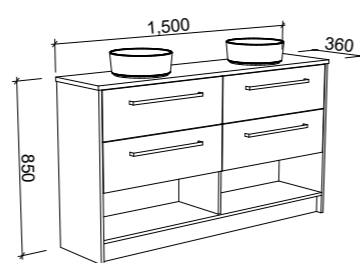

CABINET WITH	SKU	RRP
20mm SilkSurface Top with White Gloss Above Counter Ceramic Basins	KAR-V-1500-D-SSA-F	$5,231
20mm SilkSurface Top with White Gloss Ceramic Mini Under Counter Basins	KAR-V-1500-D-SSU-F	$5,231
No Top	KAR-VCO-1500-D-X-F	$3,332

Kingsley

G GOLD INCLUSIONS