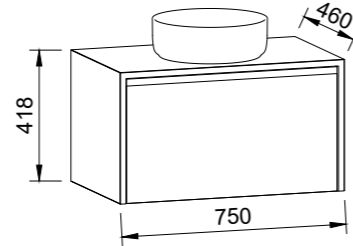

AINSWORTH 750mm

Wall Hung

CABINET WITH	SKU	RRP
20mm SilkSurface Top with White Gloss Above Counter Ceramic Basin	AIN-V-750-C-SSA-W	$2,917
20mm SilkSurface Top with White Gloss Under Counter Ceramic Basin	AIN-V-750-C-SSU-W	$2,917