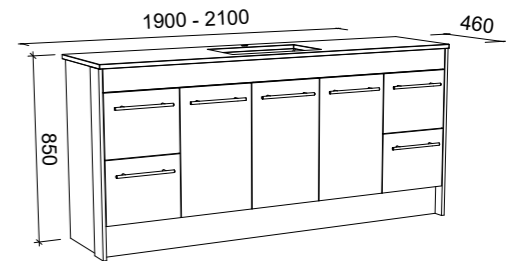

Wall to Wall

G GOLD INCLUSIONS

WALL TO WALL 1901mm - 2100mm CENTRE BOWL (Nominate the exact size you require when ordering)

Wall Hung

Floor Standing

CABINET WITH	SKU	RRP
20mm SilkSurface Top with White Gloss Above Counter Ceramic Basin	WTW-V-2100-C-SSA-W	\$5,393
20mm SilkSurface Top with White Gloss Under Counter Ceramic Basin	WTW-V-2100-C-SSU-W	\$5,393
No Top	WTW-VCO-2100-C-X-W	\$2,897