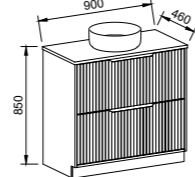

CABINET WITH	SKU	RRP
20mm SilkSurface Top with White Gloss Above Counter Ceramic Basin	ELW-V-900-C-SSA-F	$2,993
20mm SilkSurface Top with White Gloss Under Counter Ceramic Basin	ELW-V-900-C-SSU-F	$3,151
No Top	ELW-VCO-900-C-X-F	$2,247