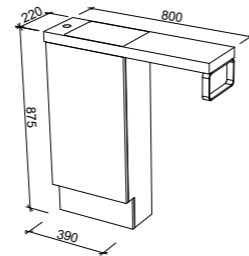

Floor Standing

CABINET WITH	SKU	RRP
Nano Top Left-hand Offset, Left-hand Tap Hole	OSC-V-8040-L-NAN-W	$974
No Top Left-hand Offset	OSC-VCO-400-L-X-W	$553

CABINET WITH	SKU	RRP
Nano Top Left-hand Offset, Left-hand Tap Hole	OSC-V-8040-L-NAN-F	$1,117
No Top Left-hand Offset	OSC-VCO-400-L-X-F	$646

NOTE: Side fingerpull standard unless specified otherwise. Please specify hinge side upon ordering. Right-hand offset also available. Order by replacing -L- with -R- in the relevant SKU.