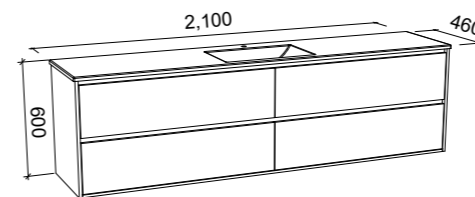

GRANGE 2100mm CENTRE BOWL

Wall Hung

CABINET WITH	SKU	RRP
Regal Mineral Composite Top	GRA-V-2100-C-REG-W	$5,251
20mm SilkSurface Top with White Gloss Above Counter Ceramic Basin	GRA-V-2100-C-SSA-W	$4,760
20mm SilkSurface Top with White Gloss Under Counter Ceramic Basin	GRA-V-2100-C-SSU-W	$4,760
No Top	GRA-VCO-2100-C-X-W	$2,854

Floor Standing