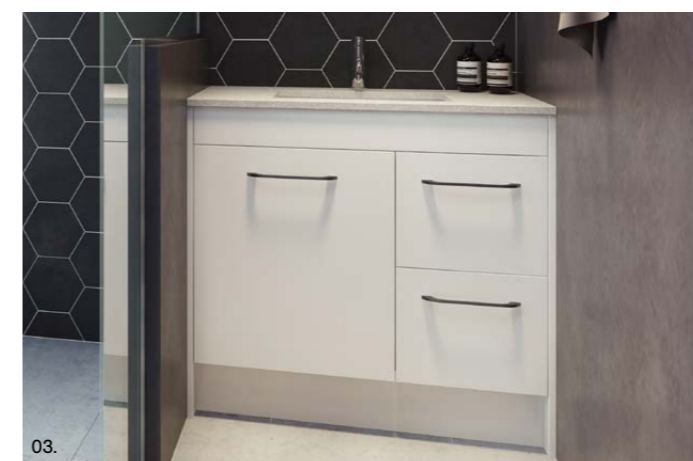

[01.] Wall to Wall Vanity 1051-1400mm | WTW-V-1400-C-SSA-W | $3,853 Aged Walnut Cabinet with Calcutta Snow SilkSurface Top and White Gloss Allure Flute Ceramic Basin | Shown with Under Cabinet Vanity Lighting | LED-L-UNDERCAB-V | ADD $413 **[02.] Wall to Wall Vanity 1401-1900mm** | WTW-V-1900-C-SSA-F | $5,021 Bottega Oak Cabinet with Arctic White SilkSurface Top and White Gloss Quill Ceramic Basin **[03.] Wall to Wall Vanity 750-950mm** | WTW-V-950-C-SSU-F | $2,959 White Satin Cabinet with Canvas Mist SilkSurface Top and White Gloss Rectangle Under Counter Ceramic Basin **[04.] Wall to Wall Vanity 1401-1900mm** | WTW-V-1900-C-SSA-W | $4,539 Emerald Green Satin Cabinet with Carrara SilkSurface Top and White Matt Lorenzo Inset Ceramic Basin | Shown with Basin Colour Upgrade | UPG-OPT-BASCOLOUR | ADD $152 | Shown with Full End Panel on Right instead of Filler Panel | PNL-OPT-V-FULL-R | ADD $114 **Please refer to pricelist pages for all available options.**