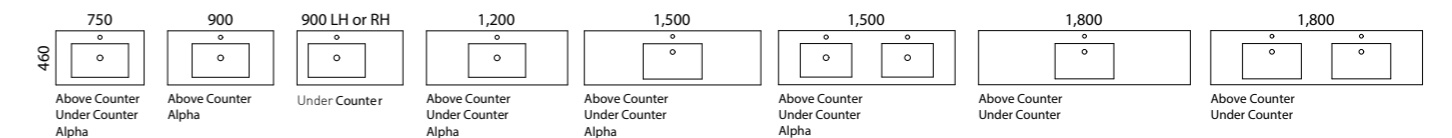

CLASSIC Order with Classic Shaker | **SUSSEX** Order with Sussex Shaker | **VICTORIA** Order with Victoria Shaker | **WASHBOARD** Order with Washboard Pattern

[01.] Victoria Vanity 1800mm | VIC-V-1800-D-SSA-F | $4,279 Grey Beige Satin Cabinet with Blanca Granite SilkSurface Top and Bonnie White Matt Ceramic Basins | Shown with Basin Colour Upgrade | UPG-OPT-BASCOLOUR | ADD $152 per basin **[02.] Victoria Vanity 1200mm** | VIC-V-1200-C-FRA-W | $3,221 White Satin Cabinet with Carrara Freedom SilkSurface Top and White Gloss Radius Inset Ceramic Basin | Shown with Under Cabinet Vanity Lighting | LED-L-UNDERCAB-V | ADD $413 **[03.] Victoria Vanity 1500mm** | VIC-V-1500-C-FRU-W | $4,127 Light Grey Satin Cabinet with Bianco Pearl Freedom SilkSurface Top and White Gloss Rectangle Under Counter Ceramic Basin **[04.] Victoria Vanity 1800mm** | VIC-V-1800-D-SSU-W | $3,864 White Satin Cabinet with Moonstone SilkSurface Top and White Gloss Oval Under Counter Ceramic Basins **[05.] Victoria Vanity 1200mm** | VIC-V-1200-C-SSA-W | $2,970 Light Pistachio Satin Cabinet with Arctic White SilkSurface Top and White Gloss Florent Ceramic Basin **Please refer to pricelist pages for all available options.**

*Selected sizes. See page 244 for Vanity Top Collection.