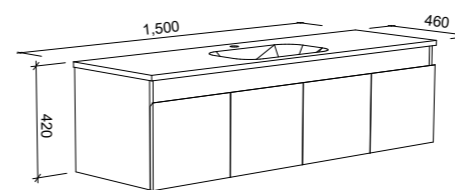

ROCKFORD 1500mm CENTRE BOWL

Wall Hung

CABINET WITH	SKU	RRP
Alpha Ceramic Top	RKF-V-1500-C-APH-W	$1,972
Haven Matt Dolomite Top	RKF-V-1500-C-HVN-W	$1,972
No Top	RKF-VCO-1500-C-X-W	$1,294

Floor Standing