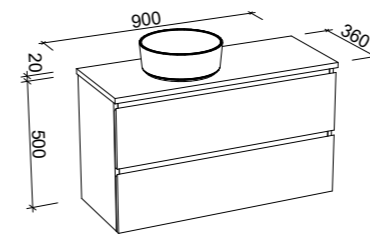

NOTE: See pages 247 - 256 for selected small space basins for the Billie.

Billie

G GOLD INCLUSIONS

BILLIE 900mm OFFSET BOWL

Wall Hung

CABINET WITH	SKU	RRP
20mm SilkSurface Top with White Gloss Above Counter Ceramic Basin Left-hand Offset	BIL-V-900-L-SSA-W	\$2,680
20mm SilkSurface Top with White Gloss Mini Under Counter Ceramic Basin Left-hand Offset	BIL-V-900-L-SSU-W	\$2,680
No Top Left-hand Offset	BIL-VCO-900-L-X-W	\$1,426