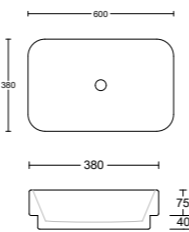

Rome Inset White

Offset or wall mounted tapware required

WG ROM-BS-600-WG-S | $233