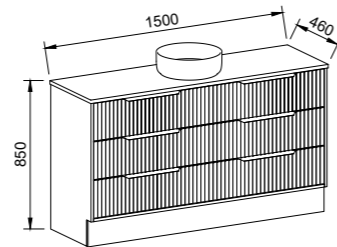

CABINET WITH	SKU	RRP
20mm SilkSurface Top with White Gloss Above Counter Ceramic Basin	EMM-V-1500-C-SSA-F	$5,093
No Top	EMM-VCO-1500-C-X-F	$3,980