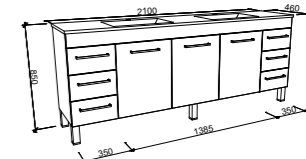

BARGO 2100mm DOUBLE BOWL

Wall Hung

Floor Standing

On Legs

CABINET WITH	SKU	RRP
Classic Mineral Composite Top	BAR-V-2100-D-CLA-W	\$5,135
Regal Mineral Composite Top	BAR-V-2100-D-REG-W	\$5,593
20mm SilkSurface Top with White Gloss Above Counter Ceramic Basins	BAR-V-2100-D-SSA-W	\$5,032
20mm SilkSurface Top with White Gloss Under Counter Ceramic Basins	BAR-V-2100-D-SSU-W	\$5,032
No Top	BAR-VCO-2100-D-X-W	\$2,720