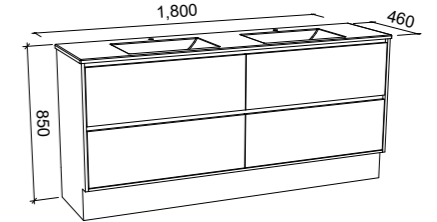

CABINET WITH	SKU	RRP
Regal Mineral Composite Top	GRA-V-1800-D-REG-F	$4,452
20mm SilkSurface Top with White Gloss Above Counter Ceramic Basins	GRA-V-1800-D-SSA-F	$4,838
20mm SilkSurface Top with White Gloss Under Counter Ceramic Basins	GRA-V-1800-D-SSU-F	$4,838
No Top	GRA-VCO-1800-D-X-F	$2,776