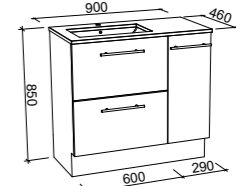

CABINET WITH	SKU	RRP
20mm SilkSurface Top with White Gloss Above Counter Ceramic Basin Left-hand Offset	MAR-V-900-L-SSA-F	$2,861
20mm SilkSurface Top with White Gloss Under Counter Ceramic Basin Left-hand Offset	MAR-V-900-L-SSU-F	$2,861
No Top Left-hand Offset	MAR-VCO-900-L-X-F	$1,712