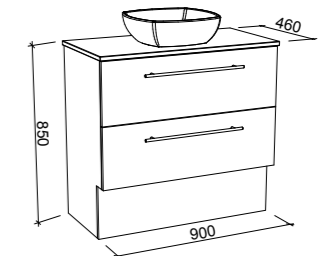

Floor Standing