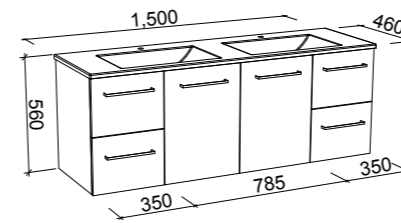

Carlo

G GOLD INCLUSIONS

CARLO 1500mm DOUBLE BOWL

Wall Hung

CABINET WITH	SKU	RRP
Regal Mineral Composite Top	CAR-V-1500-D-REG-W	\$3,518
Alpha Ceramic Top	CAR-V-1500-D-APH-W	\$3,638
Haven Matt Dolomite Top	CAR-V-1500-D-HVN-W	\$3,518
Grand Mineral Composite Top	CAR-V-1500-D-GND-W	\$3,861
No Top	CAR-VCO-1500-D-X-W	\$2,086