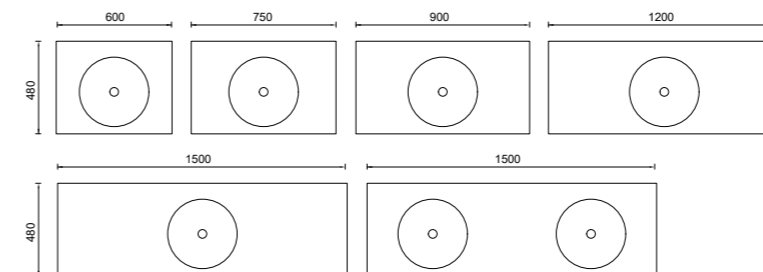

[01.] Embrace Vanity 1500mm | EMB-V-1500-D-SSA-W | $6,118 Light Grey Satin Cabinet with Stratiss SilkSurface Top and White Gloss Oval Flute Ceramic Basins **[02.] Embrace Vanity 1200mm** | EMB-V-1200-C-SSA-W | $4,770 Tassie Oak Cabinet with Arctic White SilkSurface Top and White Gloss Coast Inset Mineral Composite Basin | Shown with Mineral Composite Basin Upgrade | UPG-OPT-BASCOLOUR | ADD $152 **[03.] Embrace Vanity 900mm** | EMB-V-900-C-SSA-W | $4,521 Light Pistachio Satin Cabinet with Lapis Salt SilkSurface Top and White Gloss Florent Ceramic Basin **Please refer to pricelist pages for all available options.**

NOTE: Selected inset basins available. Not available with custom inset basins.