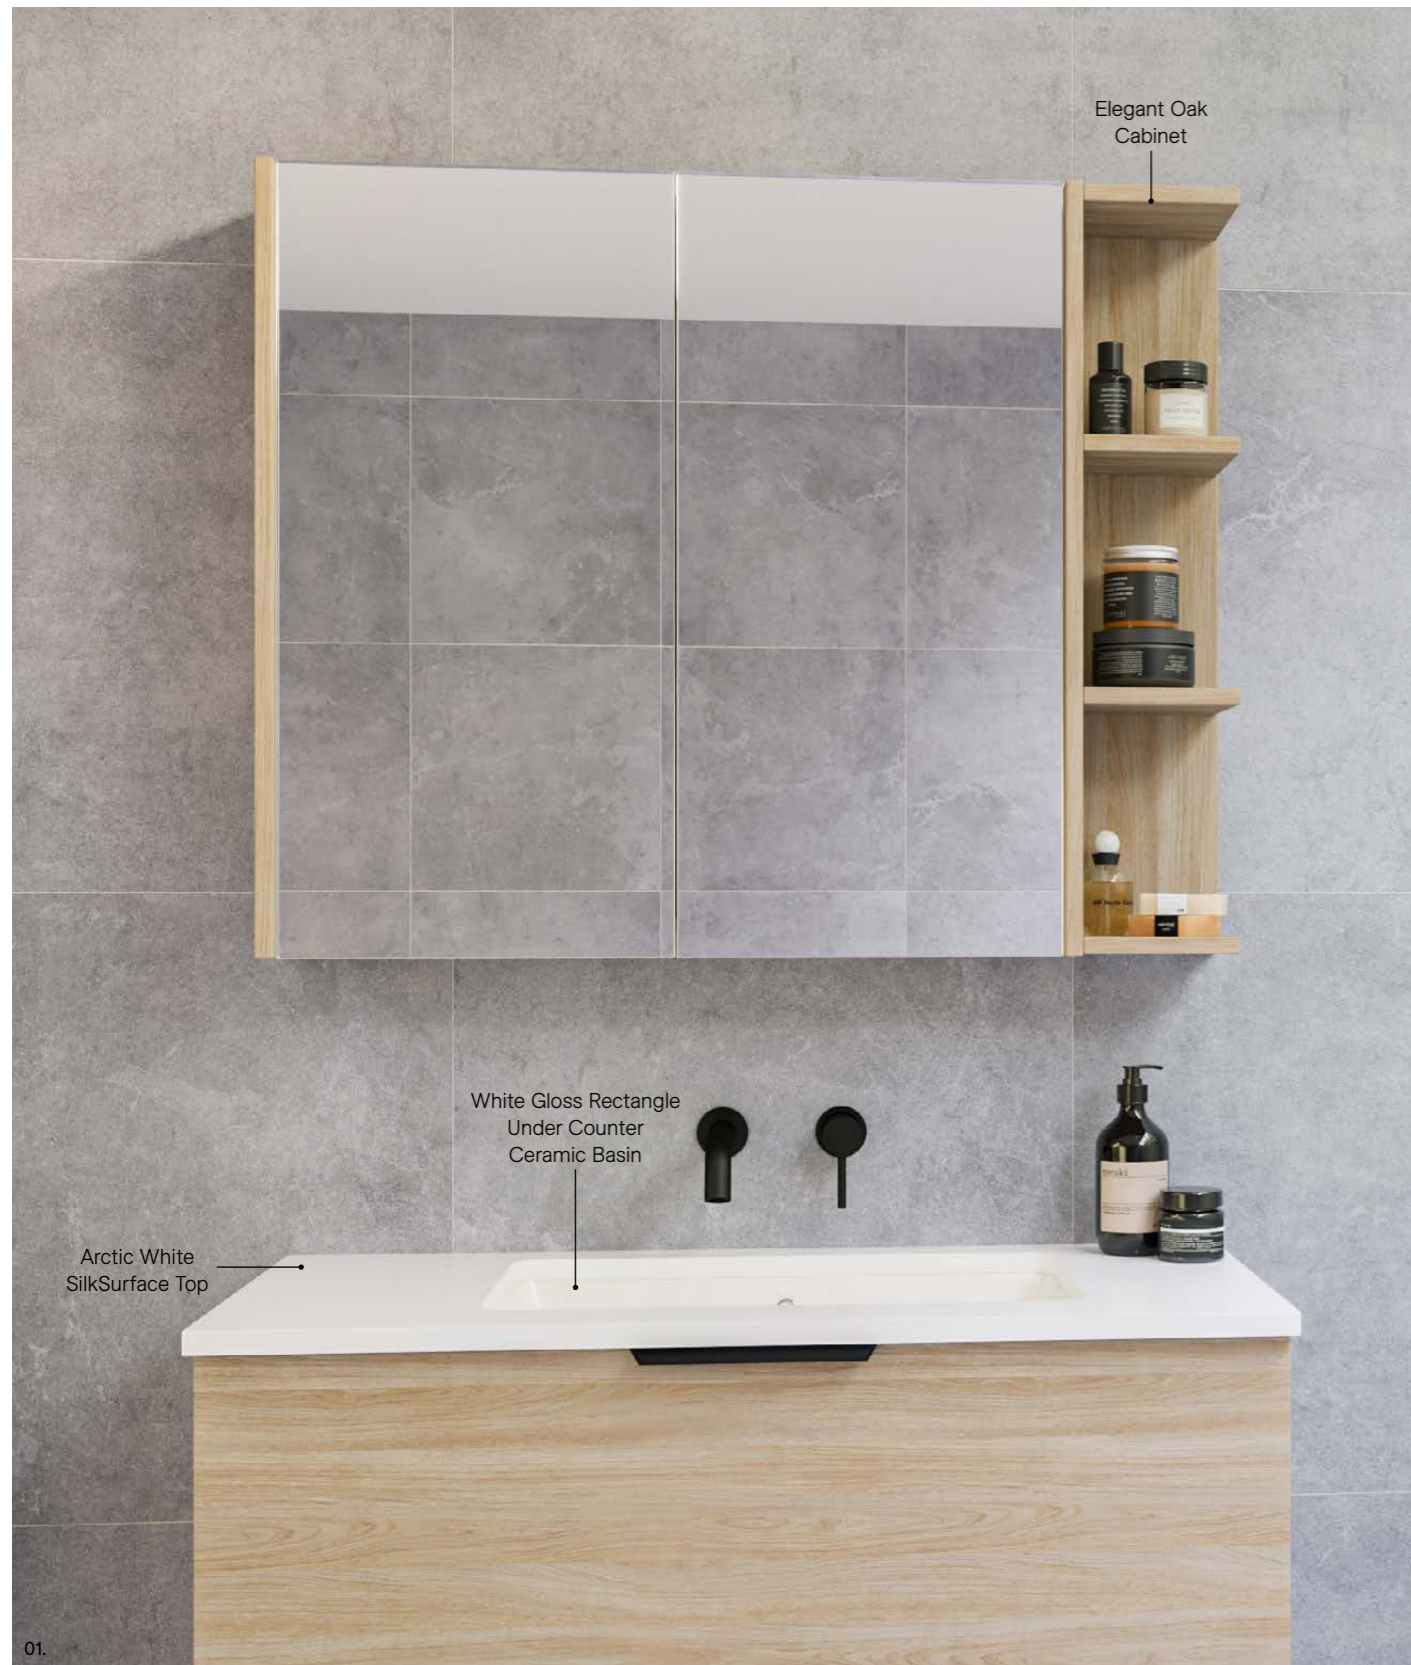

New York Shaving Cabinet

01.

Unleash your interior design potential with the versatile New York shaver. This sophisticated piece features exterior display shelves at one end, offering a beautiful space to showcase your favourite decor. To accommodate your bathroom layout, the shelves can be fully reversed (unless ordered with lighting or powerpoint).

- Upgrade to Platinum option with Luxe Graphite interior and glass internal shelves to match Platinum vanities
- Semi-recessed option available upon request (additional charges apply)
- Optional under cabinet lighting available (additional charges apply)