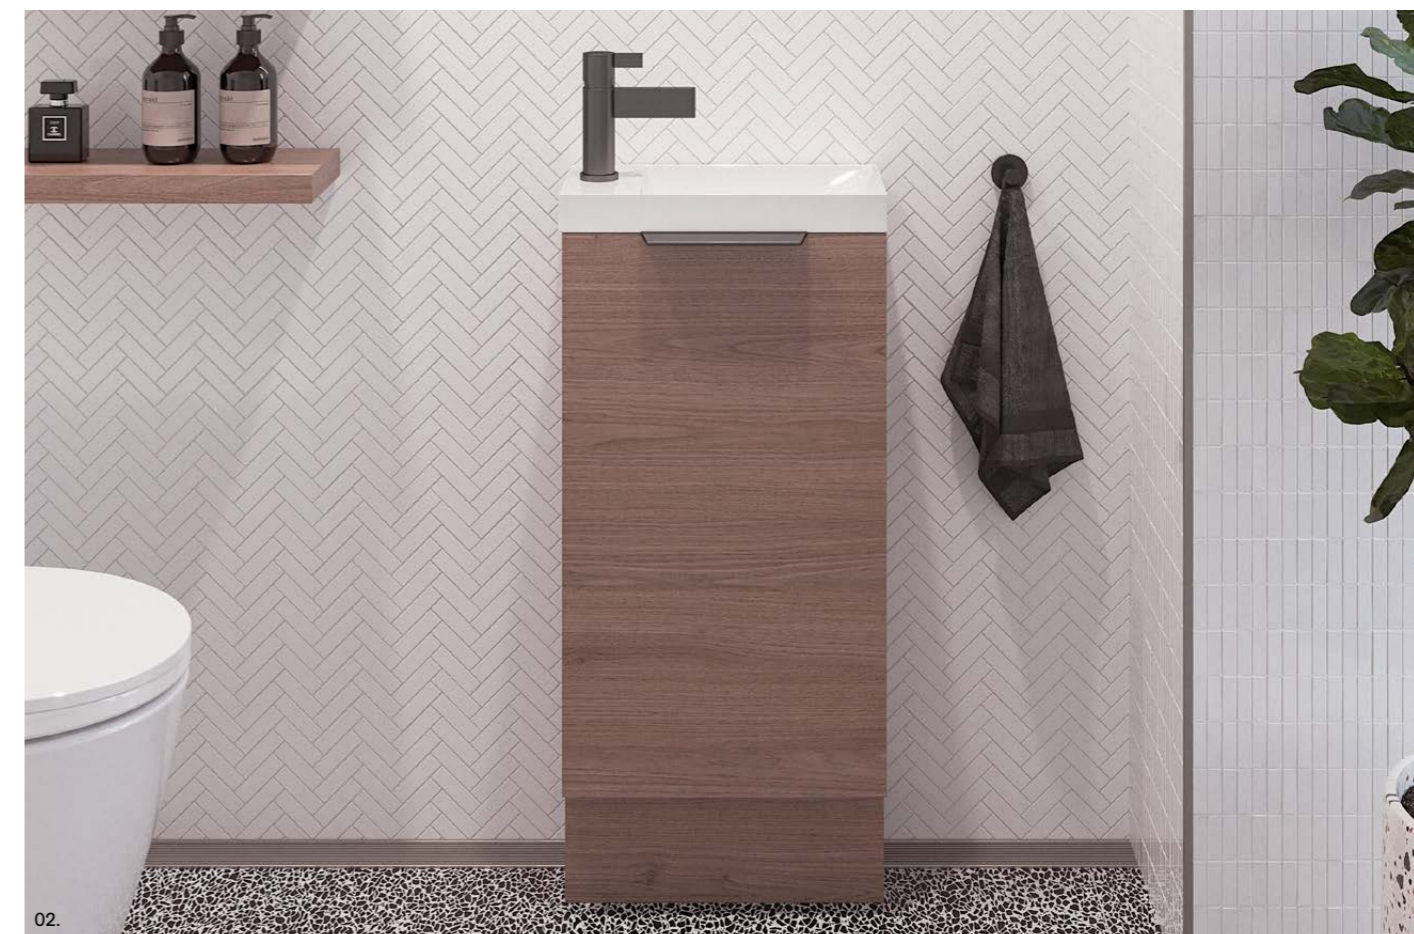

[01.] Ollie Vanity 550mm | OLL-V-550-L-NAN-W | $828 White Satin Cabinet with Nano Dolomite Top | Shown with Vertical Cabinet Front Upgrade | ROU-OPT-VERTICAL | ADD $120 [02.] Ollie Vanity 400mm | OLL-V-400-L-NAN-F | $828 Florentine Walnut Cabinet with Nano Dolomite Top Please refer to pricelist pages for all available options.