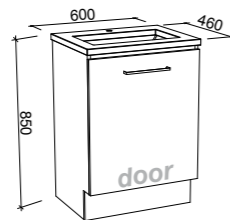

Dakota

P PLATINUM INCLUSIONS

DAKOTA 600mm

Wall Hung

Floor Standing

On Legs

CABINET WITH	SKU	RRP	CABINET WITH	SKU	RRP	CABINET WITH	SKU	RRP
20mm SilkSurface Top with White Gloss Above Counter Ceramic Basin	DAK-V-600-C-SSA-W	\$2,609	20mm SilkSurface Top with White Gloss Above Counter Ceramic Basin	DAK-V-600-C-SSA-F	\$2,867	20mm SilkSurface Top with White Gloss Above Counter Ceramic Basin	DAK-V-600-C-SSA-L	\$2,955
20mm SilkSurface Top with White Gloss Under Counter Ceramic Basin	DAK-V-600-C-SSU-W	\$2,609	20mm SilkSurface Top with White Gloss Under Counter Ceramic Basin	DAK-V-600-C-SSU-F	\$2,867	20mm SilkSurface Top with White Gloss Under Counter Ceramic Basin	DAK-V-600-C-SSU-L	\$2,955
No Top	DAK-VCO-600-C-X-W	\$1,280	No Top	DAK-VCO-600-C-X-F	\$1,665	No Top	DAK-VCO-600-C-X-L	\$1,754