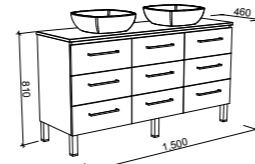

On Legs

CABINET WITH	SKU	RRP
20mm SilkSurface Top with White Gloss Above Counter Ceramic Basins	ASH-V-1500-D-SSA-L	$5,978
No Top	ASH-VCO-1500-D-X-L	$3,486