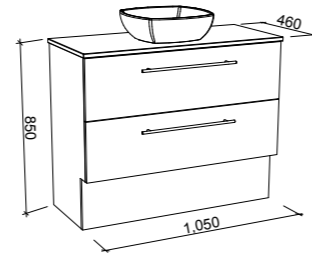

CABINET WITH	SKU	RRP
20mm SilkSurface Top with White Gloss Above Counter Ceramic Basin	OXB-V-1050-C-SSA-F	$3,239
20mm SilkSurface Top with White Gloss Under Counter Ceramic Basin	OXB-V-1050-C-SSU-F	$3,239
No Top	OXB-VCO-1050-C-X-F	$2,073