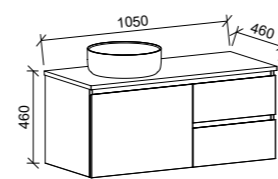

DAKOTA 1050mm

Wall Hung