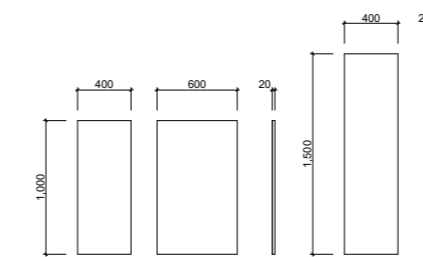

[01.] Jazz Mirror 600mm | JZZ-M-600-1000 | $525 each **[02.] Jazz Mirror 600mm** | JZZ-M-600-1000 | $525 each **[03.] Jazz Mirror 400mm** | JZZ-M-400-1000 | $403 Please refer to pricelist pages for all available options.