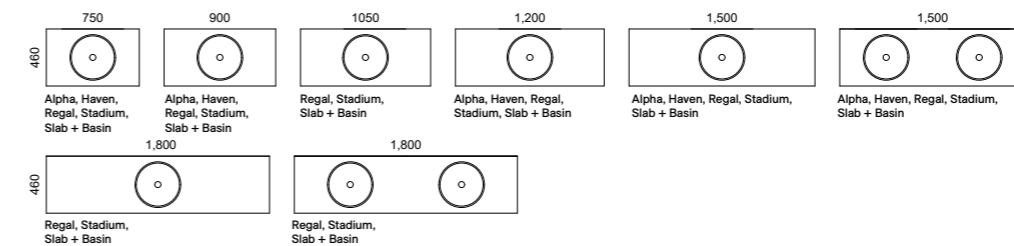

[01.] Kingsley Vanity 1500mm | KIN-V-1500-D-STD-W | $2,835 Florentine Walnut Cabinet with Stadium Mineral Composite Top | Shown with Under Cabinet Vanity Lighting | LED-L-UNDERCAB-V | ADD $413 **[02.] Kingsley Vanity 750mm** | KIN-V-750-C-STD-W | $1,263 Boston Oak Cabinet with Stadium Mineral Composite Top **[03.] Kingsley Vanity 1200mm** | KIN-V-1200-C-SSA-W | $2,391 Classic Oak Cabinet with Luminice SilkSurface Top and White Gloss Allure Arrow Basin **[04.] Kingsley Vanity 900mm** | KIN-V-900-C-BXU-W | $2,655 Light Grey Satin Cabinet with Grigio Stone SilkSurface Box Top and White Gloss Allure Under Counter Ceramic Basin | Shown with Cabinet Front Upgrade | ROU-OPT-APOLLO | ADD $186 | Shown with Under Cabinet Vanity Lighting | LED-L-UNDERCAB-V | ADD $413 **Please refer to product list pages for all available options.**

*Selected sizes. See page 244 for Vanity Top Collection.