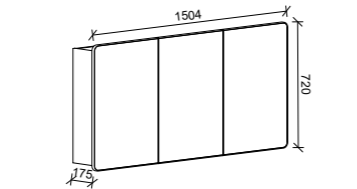

SKU	RRP
SHC-SC-900-D-G	\$1,348

1200mm

SKU	RRP
SHC-SC-1200-3-G	\$1,546

1500mm

SKU	RRP
SHC-SC-1500-3-G	\$1,815

1800mm

SKU	RRP
SHC-SC-1800-4-G	\$2,187

NOTE: -P denotes Platinum range. These shaving cabinets include 'Luxe Graphite' interiors to match Platinum vanities and glass interior shelves as standard. -G denotes standard cabinets and include white interiors. Lighting and powerpoints are not included in shaving cabinet pricing. All mirrors are copper free. Depth can be adjusted to a minimum of 120mm for no price change. Refer to pages 234 - 241 for options and pricing. *Please specify hinge side when ordering. †Back of shelf will match side colour unless specified otherwise. **Victoria shaker panel standard unless specified otherwise.