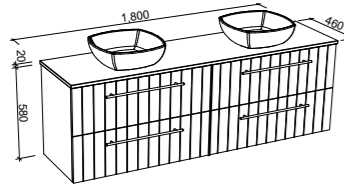

HENLEY 1800mm DOUBLE BOWL

Wall Hung

CABINET WITH	SKU	RRP
20mm SilkSurface Top with White Gloss Above Counter Ceramic Basins	HEN-V-1800-D-SSA-W	$5,458
20mm SilkSurface Top with White Gloss Under Counter Ceramic Basins	HEN-V-1800-D-SSU-W	$5,458
No Top	HEN-VCO-1800-D-X-W	$3,394