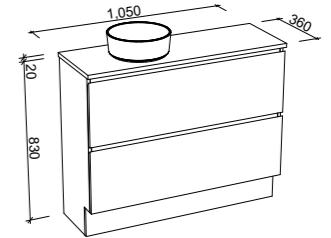

Floor Standing

CABINET WITH	SKU	RRP
20mm SilkSurface Top with White Gloss Above Counter Ceramic Basin Left-hand Offset	BIL-V-1050-L-SSA-F	$3,087
20mm SilkSurface Top with White Gloss Mini Under Counter Ceramic Basin Left-hand Offset	BIL-V-1050-L-SSU-F	$3,087
No Top Left-hand Offset	BIL-VCO-1050-L-X-F	$1,785

NOTE: Right-hand offset also available. Order by replacing -L- with -R- in the relevant SKU. Centre bowl available on request.