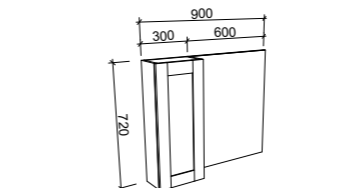

VICTORIA**

900mm Offset

SKU	RRP
VIC-SC-900-L-G	$1,183
VIC-SC-900-L-P	$1,220