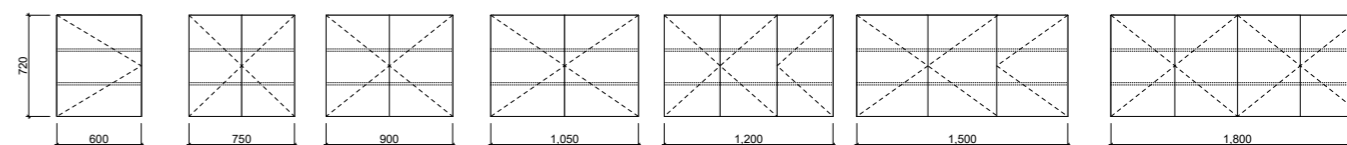

All cabinets 166mm deep. 1500mm available with 3 or 4 doors.

[01.] Tennessee Shaving Cabinet 1200mm | TEN-SC-1200-3-G | $1,136 Emerald Green Satin Cabinet **Tennessee Shaving Cabinet Platinum Shaving Cabinet 1200mm** | TEN-SC-1200-3-P | $1,261 **[02.] Tennessee Shaving Cabinet 1800mm** | TEN-SC-1800-4-G | $1,519 White Gloss Cabinet **Tennessee Shaving Cabinet Platinum Shaving Cabinet 1800mm** | TEN-SC-1800-4-P | $1,643 **[03.] Tennessee Shaving Cabinet 1200mm** | TEN-SC-1200-3-G | $1,136 Light Pistachio Satin Cabinet shown with doors open | Shown with Magnifying Mirror Upgrade | UPG-OPT-MAGM | ADD $105 | Shown with Panoramic Hinging Upgrade | UPG-OPT-PANORAMIC | ADD $153 **Tennessee Shaving Cabinet Platinum Shaving Cabinet 1200mm** | TEN-SC-1200-3-P | $1,261 **[04.] Tennessee Shaving Cabinet 900mm** | TEN-SC-900-D-G | $854 Estella Oak Cabinet **Tennessee Platinum Shaving Cabinet 900mm** | TEN-SC-900-D-P | $978 **Please refer to pricelist pages for all available options.**