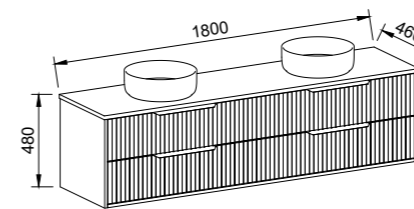

Emmett

G GOLD INCLUSIONS

EMMETT 1800mm DOUBLE BOWL

Wall Hung

CABINET WITH	SKU	RRP
20mm SilkSurface Top with White Gloss Above Counter Ceramic Basins	EMM-V-1800-D-SSA-W	\$4,682
No Top	EMM-VCO-1800-D-X-W	\$3,227