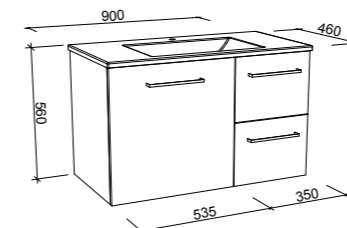

CARLO 900mm

Wall Hung

CABINET WITH	SKU	RRP
Regal Mineral Composite Top	CAR-V-900-C-REG-W	$1,926
Alpha Ceramic Top	CAR-V-900-C-APH-W	$1,926
Haven Matt Dolomite Top	CAR-V-900-C-HVN-W	$1,926
Grand Mineral Composite Top	CAR-V-900-C-GND-W	$2,158
No Top	CAR-VCO-900-C-X-W	$1,410

Floor Standing