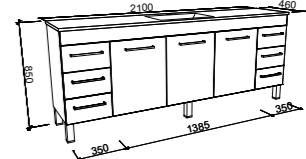

BARGO 2100mm CENTRE BOWL

Wall Hung

Floor Standing

On Legs

CABINET WITH	SKU	RRP
Classic Mineral Composite Top	BAR-V-2100-C-CLA-W	\$4,892
Regal Mineral Composite Top	BAR-V-2100-C-REG-W	\$5,291
20mm SilkSurface Top with White Gloss Above Counter Ceramic Basin	BAR-V-2100-C-SSA-W	\$4,767
20mm SilkSurface Top with White Gloss Under Counter Ceramic Basin	BAR-V-2100-C-SSU-W	\$4,767
No Top	BAR-VCO-2100-C-X-W	\$2,720