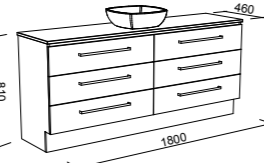

Floor Standing

CABINET WITH	SKU	RRP
20mm SilkSurface Top with White Gloss Above Counter Ceramic Basin	ASH-V-1800-C-SSA-F	$5,678
No Top	ASH-VCO-1800-C-X-F	$3,522