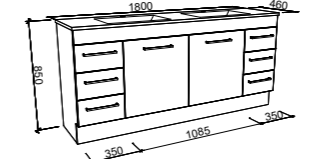

Bargo

G GOLD INCLUSIONS

BARGO 1800mm DOUBLE BOWL

Wall Hung

Floor Standing

On Legs

CABINET WITH	SKU	RRP
Classic Mineral Composite Top	BAR-V-1800-D-CLA-W	\$3,833
Regal Mineral Composite Top	BAR-V-1800-D-REG-W	\$4,077
Grand Mineral Composite Top	BAR-V-1800-D-GND-W	\$4,504
20mm SilkSurface Top with White Gloss Above Counter Ceramic Basins	BAR-V-1800-D-SSA-W	\$4,460
20mm SilkSurface Top with White Gloss Under Counter Ceramic Basins	BAR-V-1800-D-SSU-W	\$4,460
No Top	BAR-VCO-1800-D-X-W	\$2,294