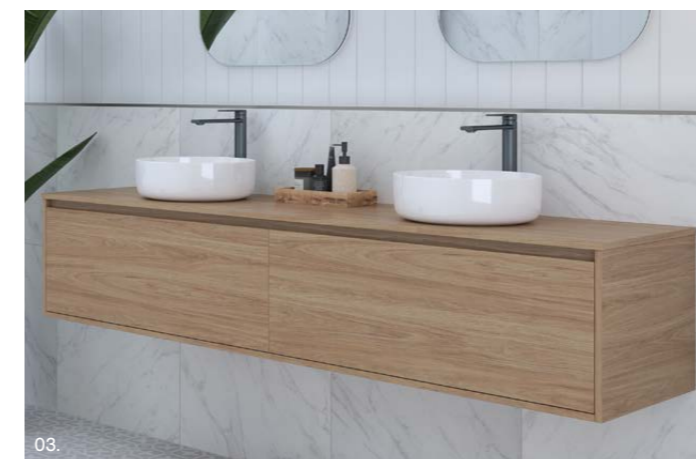

[01.] Delaware Vanity 1200mm | DEL-V-1200-C-LMA-W | $2,208 Planked Urban Oak Cabinet with Laminate Top and White Gloss Allure Flute Ceramic Basin **[02.] Delaware Vanity 1500mm** | DEL-V-1500-C-LMA-F | $3,241 Tassie Oak Cabinet with Laminate Top and White Gloss Enchant Ceramic Basin **[03.] Delaware Vanity 1800mm** | DEL-V-1800-D-LMA-W | $2,968 Prime Oak Cabinet with Laminate Top and White Gloss Allure Ceramic Basins **[04.] Delaware Vanity 900mm** | DEL-V-900-C-LMA-W | $1,653 Perugian Walnut Cabinet with Laminate Top and White Gloss Allure Raked Ceramic Basin **Please refer to pricelist pages for all available options.**

NOTE: Laminate top not available in painted finishes. Standard woodgrain finishes available in matt laminate only on top.