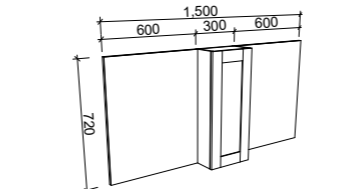

1500mm Double

SKU	RRP
VIC-SC-1500-D-G	$1,507
VIC-SC-1500-D-P	$1,545