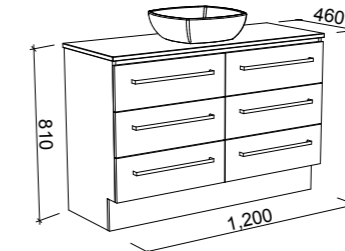

CABINET WITH	SKU	RRP
20mm SilkSurface Top with White Gloss Above Counter Ceramic Basin	ASH-V-1200-C-SSA-F	$4,516
No Top	ASH-VCO-1200-C-X-F	$2,731

On Legs