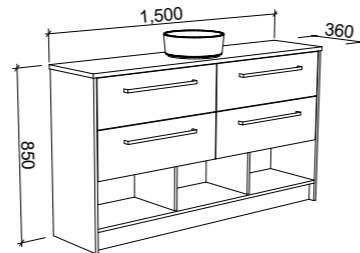

CABINET WITH	SKU	RRP
20mm SilkSurface Top with White Gloss Above Counter Ceramic Basin	KAR-V-1500-C-SSA-F	$4,804
20mm SilkSurface Top with White Gloss Ceramic Mini Under Counter Basin	KAR-V-1500-C-SSU-F	$4,804
No Top	KAR-VCO-1500-C-X-F	$3,136

Floor Standing