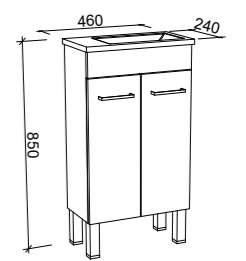

CABINET WITH	SKU	RRP
Ensuite Mineral Composite Top Left-hand Offset	ENS-V-460-L-ENS-L	$1,167
No Top Left-hand Offset	ENS-VCO-460-L-X-L	$900

NOTE: Right-hand offset also available. Order by replacing **-L-** with **-R-** in the relevant SKU.