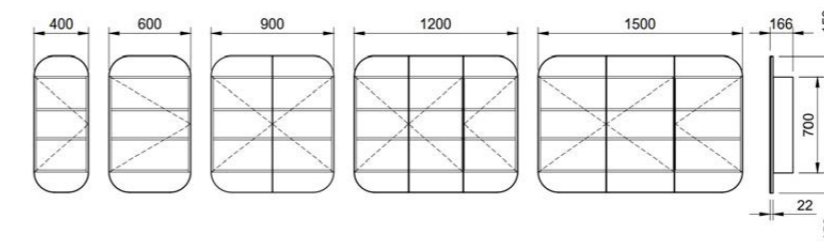

[01.] Jazz Arch Shaving Cabinet 1500mm | JZA-SC-1500-3-G | $1,746 White Satin Cabinet Jazz Arch Platinum Shaving Cabinet 1500mm | JZA-SC-1500-3-P | $1,870 [02.] Jazz Arch Shaving Cabinet 1500mm | JZA-SC-1500-3-G | $1,746 White Satin Cabinet shown with doors open | Shown with Magnifying Mirror Upgrade | UPG-OPT-MAGM | ADD $105 Jazz Arch Platinum Shaving Cabinet 1500mm | JZA-SC-1500-3-P | $1,870 [03.] Jazz Arch Shaving Cabinet 900mm | JZA-SC-900-D-G | $1,215 Light Grey Satin Cabinet Jazz Arch Platinum Shaving Cabinet 900mm | JZA-SC-900-D-P | $1,338 [04.] Jazz Arch Shaving Cabinet 600mm | JZA-SC-600-S-G | $1,153 each Light Grey Satin Cabinet Jazz Arch Platinum Shaving Cabinet 600mm | JZA-SC-600-S-P | $1,214 each [05.] Jazz Arch Shaving Cabinet 400mm | JZA-SC-400-S-G | $956 each Classic Oak Cabinet Jazz Arch Platinum Shaving Cabinet 400mm | JZA-SC-400-S-P | $1,010 each Please refer to pricelist pages for all available options.