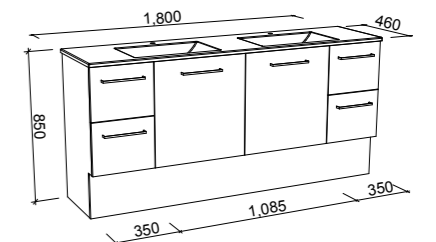

CABINET WITH	SKU	RRP
Regal Mineral Composite Top	CAR-V-1800-D-REG-F	$4,307
Grand Mineral Composite Top	CAR-V-1800-D-GND-F	$4,739
No Top	CAR-VCO-1800-D-X-F	$2,538