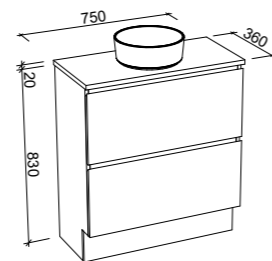

Floor Standing

CABINET WITH	SKU	RRP
20mm SilkSurface Top with White Gloss Above Counter Ceramic Basin	BIL-V-750-C-SSA-F	$2,466
20mm SilkSurface Top with White Gloss Mini Under Counter Ceramic Basin	BIL-V-750-C-SSU-F	$2,466
No Top	BIL-VCO-750-C-X-F	$1,548

NOTE: See pages 247 - 256 for selected small space basins for the Billie.

Billie

G GOLD INCLUSIONS