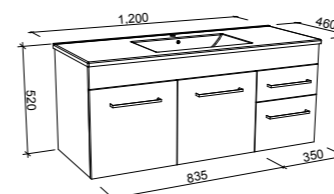

INDIANA 900mm

Wall Hung

CABINET WITH	SKU	RRP
Alpha Ceramic Top	IND-V-900-C-APH-W	\$1,238
No Top	IND-VCO-900-C-X-W	\$999

INDIANA 1200mm

Wall Hung

CABINET WITH	SKU	RRP
Alpha Ceramic Top	IND-V-1200-C-APH-W	\$1,624
No Top	IND-VCO-1200-C-X-W	\$1,254