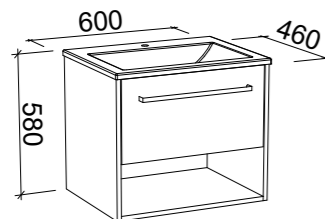

KANSAS 600mm

Wall Hung

CABINET WITH	SKU	RRP
Alpha Ceramic Top	KAN-V-600-C-APH-W	$1,609
Regal Mineral Composite Top	KAN-V-600-C-REG-W	$1,609
20mm SilkSurface Top with White Gloss Above Counter Ceramic Basin	KAN-V-600-C-SSA-W	$1,956
20mm SilkSurface Top with White Gloss Under Counter Ceramic Basin	KAN-V-600-C-SSU-W	$1,956
No Top	KAN-VCO-600-C-X-W	$1,071

Floor Standing