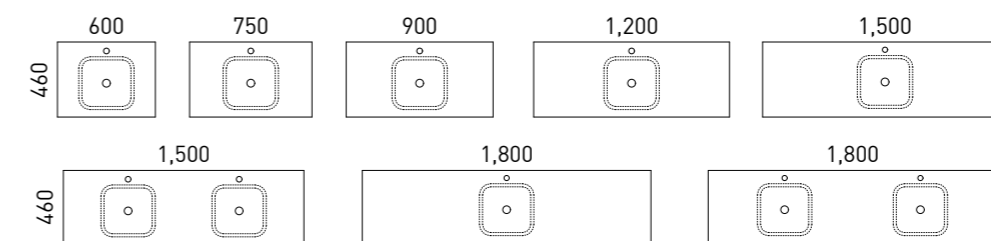

Available in wall hung or floor standing.

- Top options include:
 - 18mm laminated top with above counter basin/s
- Cabinet options include:
 - Woodgrain only

[01.] Delaware Vanity 1200mm | DEL-V-1200-C-LMA-W | \$2,208 Planked Urban Oak Cabinet with Laminate Top and White Gloss Allure Flute Ceramic Basin **[02.] Delaware Vanity 1500mm** | DEL-V-1500-C-LMA-F | \$3,241 Tassie Oak Cabinet with Laminate Top and White Gloss Enchant Ceramic Basin **[03.] Delaware Vanity 1800mm** | DEL-V-1800-D-LMA-W | \$2,968 Prime Oak Cabinet with Laminate Top and White Gloss Allure Ceramic Basins **[04.] Delaware Vanity 900mm** | DEL-V-900-C-LMA-W | \$1,653 Perugian Walnut Cabinet with Laminate Top and White Gloss Allure Raked Ceramic Basin **Please refer to pricelist pages for all available options.**