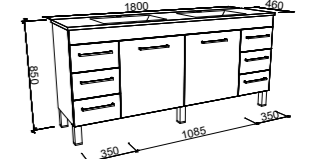

Bargo

G GOLD INCLUSIONS

BARGO 1800mm DOUBLE BOWL

Wall Hung

Floor Standing

On Legs

CABINET WITH	SKU	RRP
Classic Mineral Composite Top	BAR-V-1800-D-CLA-W	\$3,833
Regal Mineral Composite Top	BAR-V-1800-D-REG-W	\$4,077
Grand Mineral Composite Top	BAR-V-1800-D-GND-W	\$4,504
20mm SilkSurface Top with White Gloss Above Counter Ceramic Basins	BAR-V-1800-D-SSA-W	\$4,460
20mm SilkSurface Top with White Gloss Under Counter Ceramic Basins	BAR-V-1800-D-SSU-W	\$4,460
No Top	BAR-VCO-1800-D-X-W	\$2,294