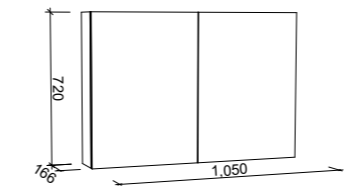

1050mm

SKU	RRP
TEN-SC-1050-D-G	$1,063
TEN-SC-1050-D-P	$1,185