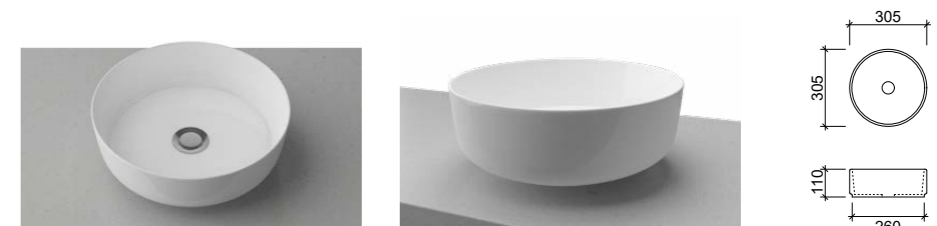

Feather Black

BKM FEA-BS-500-BKM-U | \$385

Florent White

Offset or wall mounted tapware required

WG FLO-BS-400-WG-S | \$233

Gem White*

WG GEM-BS-305-WG-S | \$233

Iconic 420 White