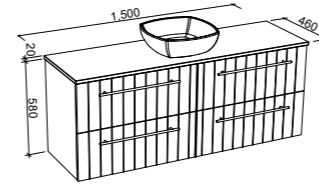

HENLEY 1500mm CENTRE BOWL

Wall Hung

CABINET WITH	SKU	RRP
20mm SilkSurface Top with White Gloss Above Counter Ceramic Basin	HEN-V-1500-C-SSA-W	$4,824
20mm SilkSurface Top with White Gloss Under Counter Ceramic Basin	HEN-V-1500-C-SSU-W	$4,824
No Top	HEN-VCO-1500-C-X-W	$3,038

Floor Standing