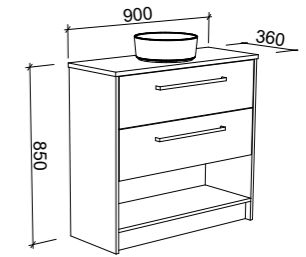

CABINET WITH	SKU	RRP
20mm SilkSurface Top with White Gloss Above Counter Ceramic Basin	KAR-V-900-C-SSA-F	$2,977
20mm SilkSurface Top with White Gloss Ceramic Mini Under Counter Basin	KAR-V-900-C-SSU-F	$2,977
No Top	KAR-VCO-900-C-X-F	$1,752