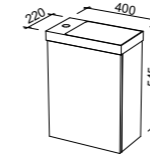

Ollie

OLLIE 400mm

Wall Hung

CABINET WITH	SKU	RRP
Nano Dolomite Top Left-hand Offset	OLL-V-400-L-NAN-W	$752
No Top Left-hand Offset	OLL-VCO-400-L-X-W	$395

NOTE: Side fingerpull standard unless specified otherwise. Please specify hinge side upon ordering. Right-hand offset also available. Order by replacing -L- with -R- in the relevant SKU.