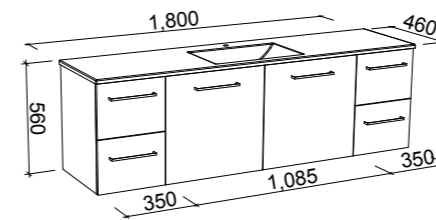

CARLO 1800mm CENTRE BOWL

Wall Hung

CABINET WITH	SKU	RRP
Regal Mineral Composite Top	CAR-V-1800-C-REG-W	$3,789
Grand Mineral Composite Top	CAR-V-1800-C-GND-W	$4,129
No Top	CAR-VCO-1800-C-X-W	$2,231

Floor Standing