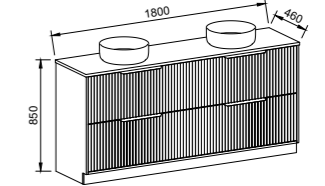

CABINET WITH	SKU	RRP
20mm SilkSurface Top with White Gloss Above Counter Ceramic Basins	ELW-V-1800-D-SSA-F	$5,802
20mm SilkSurface Top with White Gloss Under Counter Ceramic Basins	ELW-V-1800-D-SSU-F	$5,960
No Top	ELW-VCO-1800-D-X-F	$4,347