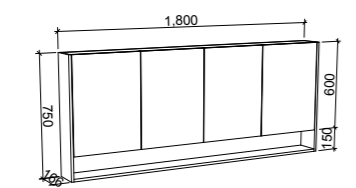

1800mm

SKU	RRP
SAN-SC-1800-4-G	$1,551
SAN-SC-1800-4-P	$1,675