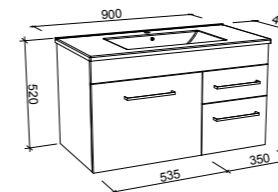

INDIANA 900mm

Wall Hung

CABINET WITH	SKU	RRP
Alpha Ceramic Top	IND-V-900-C-APH-W	$1,238
No Top	IND-VCO-900-C-X-W	$999