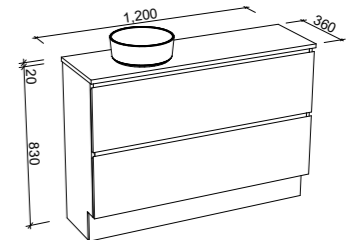

Floor Standing

CABINET WITH	SKU	RRP
20mm SilkSurface Top with White Gloss Above Counter Ceramic Basin Left-hand Offset	BIL-V-1200-L-SSA-F	$3,216
20mm SilkSurface Top with White Gloss Mini Under Counter Ceramic Basin Left-hand Offset	BIL-V-1200-L-SSU-F	$3,216
No Top Left-hand Offset	BIL-VCO-1200-L-X-F	$1,903

NOTE: Right-hand offset also available. Order by replacing -L- with -R- in the relevant SKU. Centre bowl available on request.