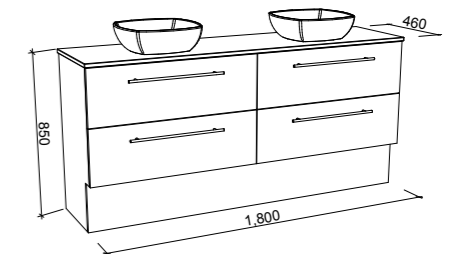

CABINET WITH	SKU	RRP
20mm SilkSurface Top with White Gloss Above Counter Ceramic Basins	OXB-V-1800-D-SSA-F	$5,279
20mm SilkSurface Top with White Gloss Under Counter Ceramic Basins	OXB-V-1800-D-SSU-F	$5,279
No Top	OXB-VCO-1800-D-X-F	$3,254