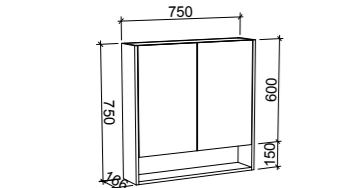

750mm

SKU	RRP
SAN-SC-750-D-G	$983
SAN-SC-750-D-P	$1,109