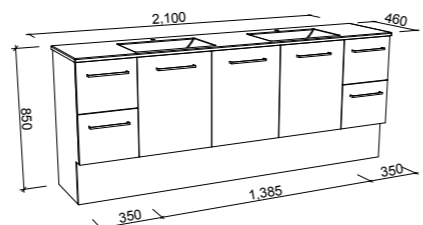

Floor Standing

CABINET WITH	SKU	RRP
Regal Mineral Composite Top	CAR-V-2100-D-REG-W	$5,525
No Top	CAR-VCO-2100-D-X-W	$2,645

CABINET WITH	SKU	RRP
Regal Mineral Composite Top	CAR-V-2100-D-REG-F	$5,847
No Top	CAR-VCO-2100-D-X-F	$2,983

Dakota

P PLATINUM INCLUSIONS