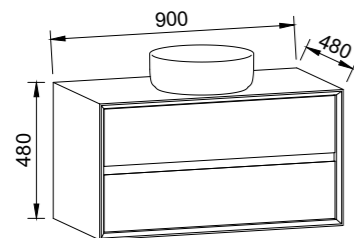

EMBRACE 900mm

Wall Hung

CABINET WITH	SKU	RRP
20mm SilkSurface Top with White Gloss Above Counter Ceramic Basin	EMB-V-900-C-SSA-W	$4,521