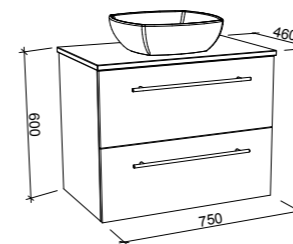

OXBOW 750mm

Wall Hung