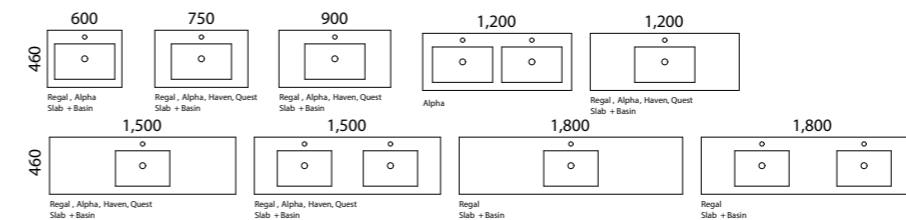

[01.] Kansas Vanity 1500mm | KAN-V-1500-D-SSU-W | $4,207 Classic Oak Cabinet with Topaz SilkSurface Top and White Gloss Bodhi Under Counter Mineral Composite Basins | Shown with Mineral Composite Basin Upgrade | UPG-OPT-BASCOLOUR | ADD $152 per basin | Shown with Under Cabinet Vanity Lighting | LED-L-UNDERCAB-V | ADD $413 **[02.] Kansas Vanity 1200mm** | KAN-V-1200-C-SSA-W | $3,059 White Satin Cabinet with Moonstone SilkSurface Top and White Gloss Allure Ceramic Basin **[03.] Kansas Vanity 900mm** | KAN-V-900-C-SSA-F | $2,996 Light Pistachio Satin Cabinet with Arctic White SilkSurface Top and White Matt Allure Flute Ceramic Basin | Shown with Basin Colour Upgrade | UPG-OPT-BASCOLOUR | ADD $152 **[04.] Kansas Vanity 750mm** | KAN-V-750-C-SSA-W | $2,139 Planked Urban Oak Cabinet with Calcutta Snow SilkSurface Top and White Gloss Corrida Inset Mineral Composite Basin | Shown with Mineral Composite Basin Upgrade | UPG-OPT-BASCOLOUR | ADD $152 **Please refer to pricelist pages for all available options.**

*Selected sizes. See page 244 for Vanity Top Collection.