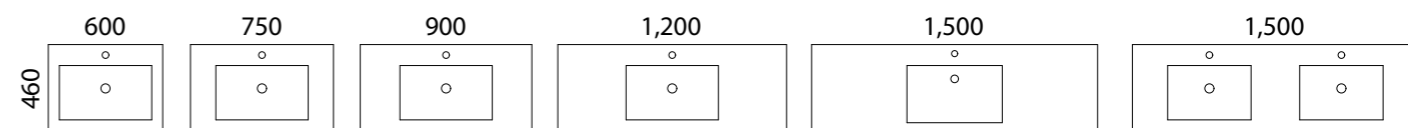

[01.] Indiana Vanity 1200mm | IND-V-1200-C-APH-W | $1,624 Rural Oak Cabinet with Alpha Ceramic Top **[02.] Indiana Vanity 600mm** | IND-V-600-C-APH-W | $889 Dark Grey Satin Cabinet with Alpha Ceramic Top **[03.] Indiana Vanity 600mm** | IND-V-600-C-APH-W | $889 Coastal Oak Cabinet with Alpha Ceramic Top **[04.] Indiana Vanity 1500mm** | IND-V-1500-D-APH-W | $3,535 Perugian Walnut Cabinet with Alpha Ceramic Top | Shown with Under Cabinet Vanity Lighting | LED-L-UNDERCAB-V | ADD $413 **[05.] Indiana Vanity 900mm** | IND-V-900-C-APH-F | $1,531 White Satin Cabinet with Alpha Ceramic Top **Please refer to pricelist pages for all available options.**