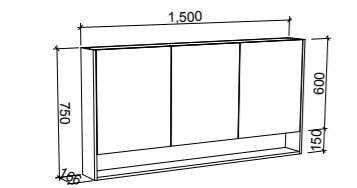

1500mm*

SKU	RRP
SAN-SC-1500-3-G	$1,434
SAN-SC-1500-3-P	$1,558