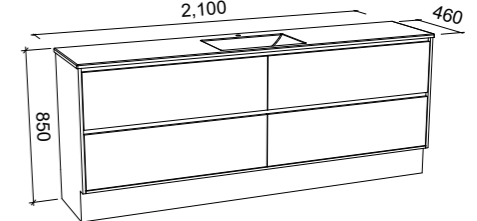

CABINET WITH	SKU	RRP
Regal Mineral Composite Top	GRA-V-2100-C-REG-F	$5,393
20mm SilkSurface Top with White Gloss Above Counter Ceramic Basin	GRA-V-2100-C-SSA-F	$4,902
20mm SilkSurface Top with White Gloss Under Counter Ceramic Basin	GRA-V-2100-C-SSU-F	$4,902
No Top	GRA-VCO-2100-C-X-F	$3,005