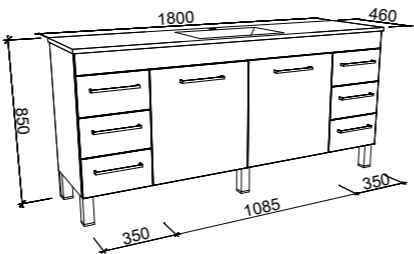

BARGO 1800mm CENTRE BOWL

Wall Hung

Floor Standing

On Legs

CABINET WITH	SKU	RRP
Classic Mineral Composite Top	BAR-V-1800-C-CLA-W	\$3,643
Regal Mineral Composite Top	BAR-V-1800-C-REG-W	\$3,846
Grand Mineral Composite Top	BAR-V-1800-C-GND-W	\$4,201
20mm SilkSurface Top with White Gloss Above Counter Ceramic Basin	BAR-V-1800-C-SSA-W	\$4,203
20mm SilkSurface Top with White Gloss Under Counter Ceramic Basin	BAR-V-1800-C-SSU-W	\$4,203
No Top	BAR-VCO-1800-C-X-W	\$2,294