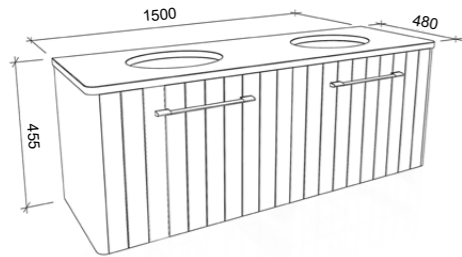

SABA 1500mm DOUBLE BOWL

Wall Hung

CABINET WITH	SKU	RRP
20mm SilkSurface Top with White Gloss Above Counter Ceramic Basins	SAB-V-1500-D-SSA-W	$3,773
20mm SilkSurface Top with White Gloss Under Counter Ceramic Basins	SAB-V-1500-D-SSU-W	$4,355
No Top	SAB-VCO-1500-D-X-W	$2,032