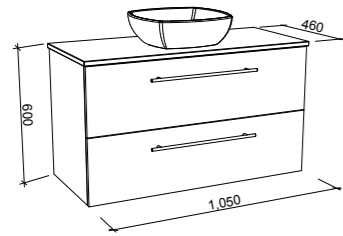

Oxbow

G GOLD INCLUSIONS

OXBOW 1050mm

Wall Hung

CABINET WITH	SKU	RRP
20mm SilkSurface Top with White Gloss Above Counter Ceramic Basin	OXB-V-1050-C-SSA-W	$3,026
20mm SilkSurface Top with White Gloss Under Counter Ceramic Basin	OXB-V-1050-C-SSU-W	$3,026
No Top	OXB-VCO-1050-C-X-W	$1,861

Floor Standing