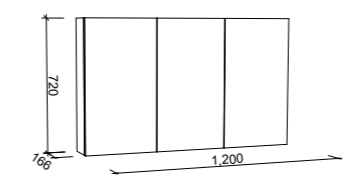

1200mm

SKU	RRP
TEN-SC-1200-3-G	$1,136
TEN-SC-1200-3-P	$1,261