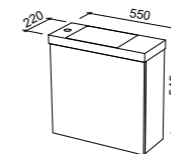

NOTE: Side fingerpull standard unless specified otherwise. Please specify hinge side upon ordering. Right-hand offset also available. Order by replacing -L- with -R- in the relevant SKU.

OLLIE 550mm

Wall Hung