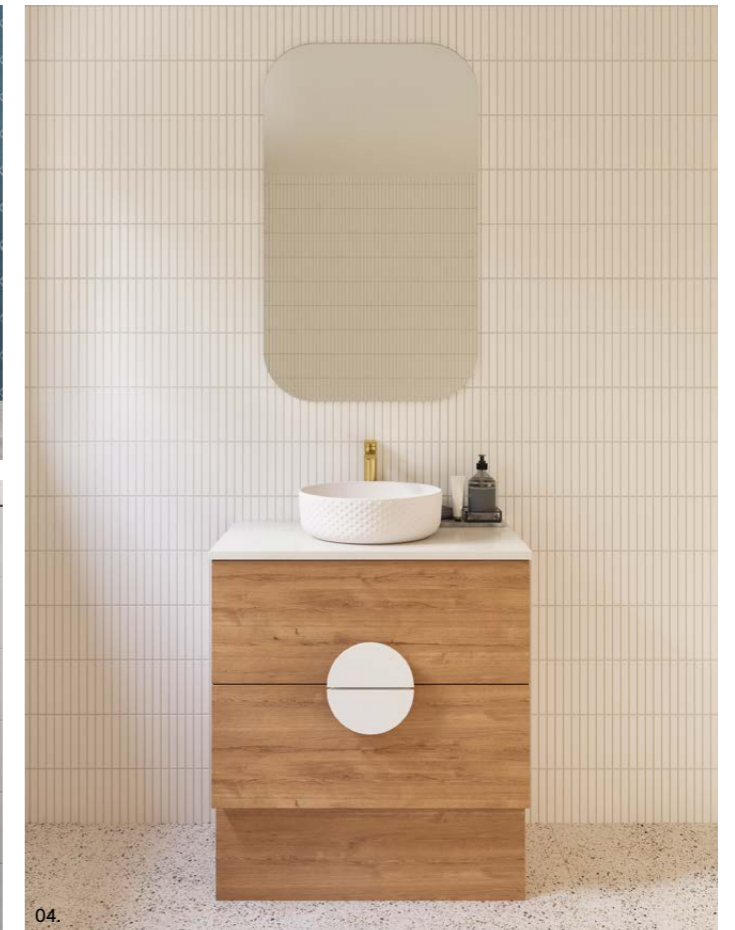

[01.] Oxbow Vanity 1500mm | OXB-V-1500-D-SSA-W | $4,855 Tassie Oak Cabinet with Arctic White SilkSurface Top and White Gloss Radius Inset Ceramic Basins | Shown with Under Cabinet Vanity Lighting | LED-L-UNDERCAB-V | ADD $413 **[02.] Oxbow Vanity 1200mm** | OXB-V-1200-C-SSA-F | $3,447 Classic Oak Cabinet with Star Dust SilkSurface Top and White Gloss Iconic 500 Ceramic Basin **[03.] Oxbow Vanity 1500mm** | OXB-V-1500-D-SSU-W | $4,855 Light Grey Satin Cabinet with Stratiss SilkSurface Top and White Gloss Allure Under Counter Ceramic Basins **[04.] Oxbow Vanity 750mm** | OXB-V-750-C-SSA-F | $2,702 Planked Urban Oak Cabinet with Arctic White SilkSurface Top and White Gloss Allure Dimple Ceramic Basin **Please refer to pricelist pages for all available options.**