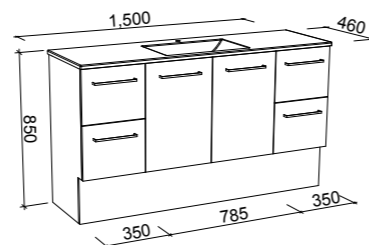

CABINET WITH	SKU	RRP
Regal Mineral Composite Top	CAR-V-1500-C-REG-F	$3,501
Alpha Ceramic Top	CAR-V-1500-C-APH-F	$3,618
Haven Matt Dolomite Top	CAR-V-1500-C-HVN-F	$3,501
Grand Mineral Composite Top	CAR-V-1500-C-GND-F	$3,789
No Top	CAR-VCO-1500-C-X-F	$2,339

Carlo

G GOLD INCLUSIONS