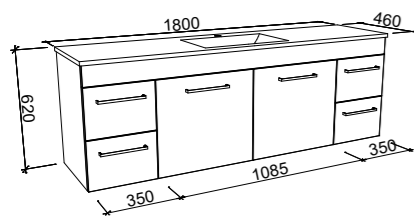

BARGO 1800mm CENTRE BOWL

Wall Hung