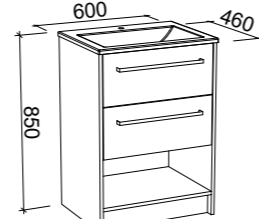

CABINET WITH	SKU	RRP
Alpha Ceramic Top	KAN-V-600-C-APH-F	$1,963
Regal Mineral Composite Top	KAN-V-600-C-REG-F	$1,963
20mm SilkSurface Top with White Gloss Above Counter Ceramic Basin	KAN-V-600-C-SSA-F	$2,311
20mm SilkSurface Top with White Gloss Under Counter Ceramic Basin	KAN-V-600-C-SSU-F	$2,311
No Top	KAN-VCO-600-C-X-F	$1,442

Kansas

G GOLD INCLUSIONS