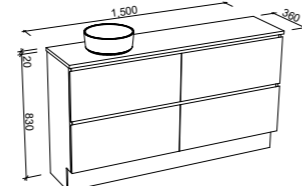

CABINET WITH	SKU	RRP
20mm SilkSurface Top with White Gloss Above Counter Ceramic Basin Left-hand Offset	BIL-V-1500-L-SSA-F	$4,089
20mm SilkSurface Top with White Gloss Mini Under Counter Ceramic Basin Left-hand Offset	BIL-V-1500-L-SSU-F	$4,089
No Top Left-hand Offset	BIL-VCO-1500-L-X-F	$2,360