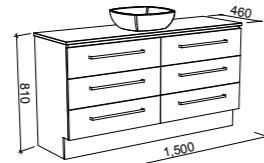

Floor Standing

CABINET WITH	SKU	RRP
20mm SilkSurface Top with White Gloss Above Counter Ceramic Basin	ASH-V-1500-C-SSA-F	$4,742
No Top	ASH-VCO-1500-C-X-F	$2,979