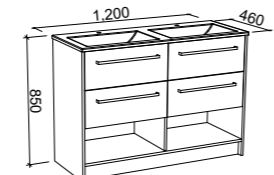

KANSAS 1200mm DOUBLE BOWL

Wall Hung

CABINET WITH	SKU	RRP
Alpha Ceramic Top	KAN-V-1200-D-APH-W	\$2,973
No Top	KAN-VCO-1200-D-X-W	\$1,733

Floor Standing

CABINET WITH	SKU	RRP
Alpha Ceramic Top	KAN-V-1200-D-APH-F	\$3,796
No Top	KAN-VCO-1200-D-X-F	\$2,600