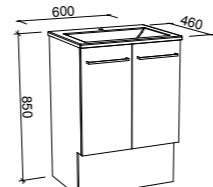

CABINET WITH	SKU	RRP
Regal Mineral Composite Top	CAR-V-600-C-REG-F	$1,731
Alpha Ceramic Top	CAR-V-600-C-APH-F	$1,731
Grand Mineral Composite Top	CAR-V-600-C-GND-F	$1,909
No Top	CAR-VCO-600-C-X-F	$1,263

Carlo

G GOLD INCLUSIONS