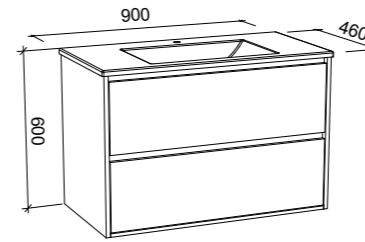

Grange

GRANGE 900mm

Wall Hung

CABINET WITH	SKU	RRP
Alpha Ceramic Top	GRA-V-900-C-APH-W	$2,041
Regal Mineral Composite Top	GRA-V-900-C-REG-W	$2,041
Haven Matt Dolomite Top	GRA-V-900-C-HVN-W	$2,041
20mm SilkSurface Top with White Gloss Above Counter Ceramic Basin	GRA-V-900-C-SSA-W	$2,720
20mm SilkSurface Top with White Gloss Under Counter Ceramic Basin	GRA-V-900-C-SSU-W	$2,720
No Top	GRA-VCO-900-C-X-W	$1,465