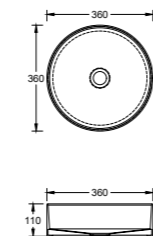

Stainless Steel Basins

Luxe Brushed Gold

BG LUX-BS-360-BG-U | $665
(Including waste)