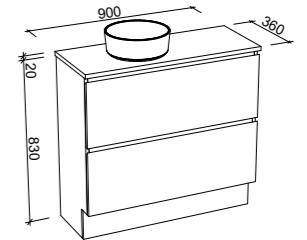

Floor Standing

CABINET WITH	SKU	RRP
20mm SilkSurface Top with White Gloss Above Counter Ceramic Basin Left-hand Offset	BIL-V-900-L-SSA-F	$2,910
20mm SilkSurface Top with White Gloss Mini Under Counter Ceramic Basin Left-hand Offset	BIL-V-900-L-SSU-F	$2,910
No Top Left-hand Offset	BIL-VCO-900-L-X-F	$1,670

NOTE: Right-hand offset also available. Order by replacing -L- with -R- in the relevant SKU. Centre bowl available on request.