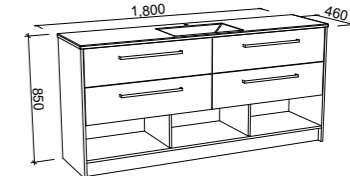

CABINET WITH	SKU	RRP
Regal Mineral Composite Top	KAN-V-1800-C-REG-F	$4,832
20mm SilkSurface Top with White Gloss Above Counter Ceramic Basins	KAN-V-1800-C-SSA-F	$5,189
20mm SilkSurface Top with White Gloss Under Counter Ceramic Basin	KAN-V-1800-C-SSU-F	$5,189
No Top	KAN-VCO-1800-C-X-F	$3,411