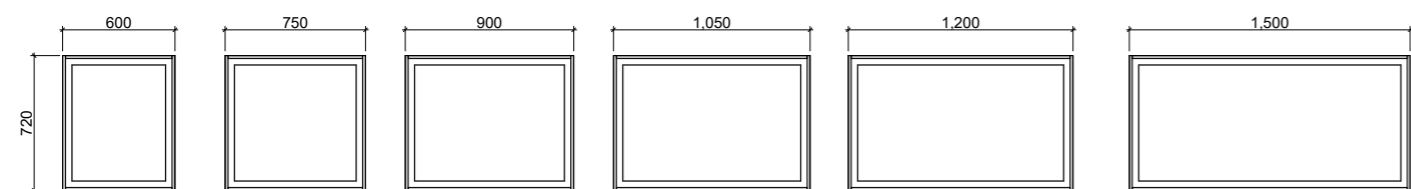

Halifax Mirror

From a petite 600mm to a grand 1500mm, the Halifax comes in a range of sizes so you can find the perfect match for your vanity. Add ambience in your bathroom by opting for a lighting surround (additional charges apply).

- Easy split batten mounting system
- Available in vertical hung upon request (additional charges may apply)
- NOTE: Back panel will match frame colour unless specified otherwise. White board backing with lighting applies (not painted).

[01.] Halifax Mirror 1200mm | HAL-M-1200-720 | $960 White Back Panel with White Satin Frame | Shown with Mirror Lighting Upgrade | LED-L-MIRROR | ADD $413
[02.] Halifax Mirror 1500mm | HAL-M-1500-720 | $1,189 Black Satin Back Panel and Frame [03.] Halifax Mirror 900mm | HAL-M-900-720 | $734 White Back Panel with Coastal Oak Frame | Shown with Mirror Lighting Upgrade | LED-L-MIRROR | ADD $413 Please refer to pricelist pages for all available options.

Jazz Arch Mirror

A graceful addition to your bathroom, the Jazz Arch mirror adds softness with its dreamy, curved corners. White satin edging is standard, although you can specify any paint colour from our offering to accentuate your vanity.

- Easy split batten mounting system
- Optional surround lighting available (additional charges apply)
- White satin edging unless specified otherwise