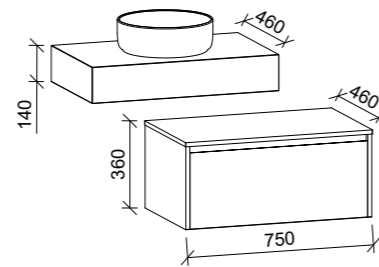

P PLATINUM INCLUSIONS

MILAN 750mm

Wall Hung

CABINET WITH	SKU	RRP
Complete Unit Including White Gloss Ceramic Above Counter Basin, Laminate Slab Top and Cabinet	MIL-V-750-C-LMA-W	$3,044
Complete Unit Including White Gloss Ceramic Above Counter Basin, SilkSurface Top and Cabinet	MIL-V-750-C-BAA-W	$2,778
Wall Hung Cabinet Only	MIL-VCO-750-C-X-W	$1,631
Laminated Slab Top and Basin Only 750 x 460 x 140 with mounting brackets Incl. White Gloss Ceramic Above Counter Basin	LMA-ST-750-140-460-C	$1,663
SilkSurface Top and Basin Only 750 x 460 x 140 with mounting brackets Incl. White Gloss Ceramic Above Counter Basin	BAA-ST-750-140-460-C	$1,207