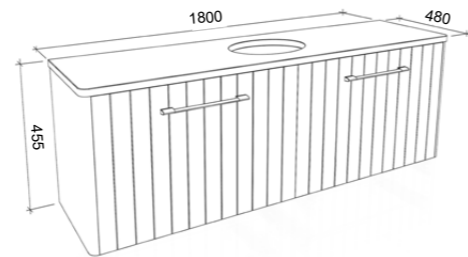

SABA 1800mm CENTRE BOWL

Wall Hung

CABINET WITH	SKU	RRP
20mm SilkSurface Top with White Gloss Above Counter Ceramic Basin	SAB-V-1800-C-SSA-W	$3,802
20mm SilkSurface Top with White Gloss Under Counter Ceramic Basin	SAB-V-1800-C-SSU-W	$4,093
No Top	SAB-VCO-1800-C-X-W	$2,104