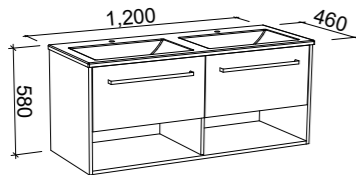

KANSAS 1200mm DOUBLE BOWL

Wall Hung

CABINET WITH	SKU	RRP
Alpha Ceramic Top	KAN-V-1200-D-APH-W	\$2,973
No Top	KAN-VCO-1200-D-X-W	\$1,733

Floor Standing

CABINET WITH	SKU	RRP
Alpha Ceramic Top	KAN-V-1200-D-APH-F	\$3,796
No Top	KAN-VCO-1200-D-X-F	\$2,600