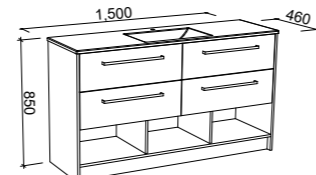

CABINET WITH	SKU	RRP
Alpha Ceramic Top	KAN-V-1500-C-APH-F	$4,680
Regal Mineral Composite Top	KAN-V-1500-C-REG-F	$4,224
Haven Matt Dolomite Top	KAN-V-1500-C-HVN-F	$4,224
20mm SilkSurface Top with White Gloss Above Counter Ceramic Basin	KAN-V-1500-C-SSA-F	$4,830
20mm SilkSurface Top with White Gloss Under Counter Ceramic Basin	KAN-V-1500-C-SSU-F	$4,830
No Top	KAN-VCO-1500-C-X-F	$3,136

Kansas

G GOLD INCLUSIONS