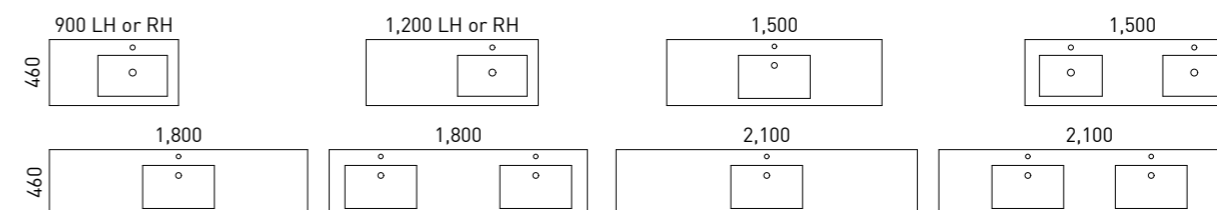

[01.] Marshall Vanity 900mm | MAR-V-900-R-SSA-W | $2,772 Olive Satin Cabinet with Star Dust SilkSurface Top and White Gloss Florent Ceramic Basin **[02.] Marshall Vanity 1500mm** | MAR-V-1500-D-SSA-W | $3,872 Oxidised Beamwood Cabinet with Arctic White SilkSurface Top and White Gloss Allure Ceramic Basins | Shown with Under Cabinet Vanity Lighting | LED-L-UNDERCAB-V | ADD $413 **[03.] Marshall Vanity 1500mm** | MAR-V-1500-C-SSA-W | $3,697 Classic Oak Cabinet with Calcutta Snow SilkSurface Top and White Gloss Iconic 500 Ceramic Basin **Please refer to pricelist pages for all available options.**

*Selected sizes. See page 244 for Vanity Top Collection.