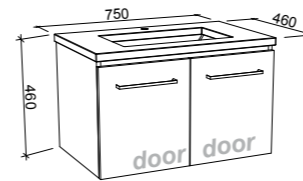

DAKOTA 750mm

Wall Hung