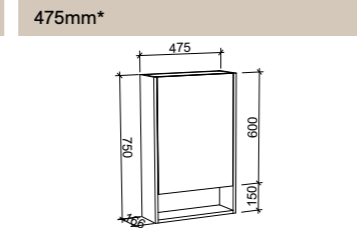

SANREMO†

SKU	RRP
SAN-SC-475-S-G	$718
SAN-SC-475-S-P	$815