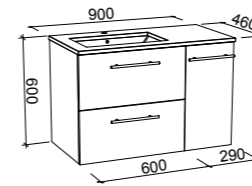

MARSHALL 900mm

Wall Hung

CABINET WITH	SKU	RRP
20mm SilkSurface Top with White Gloss Above Counter Ceramic Basin Left-hand Offset	MAR-V-900-L-SSA-W	$2,772
20mm SilkSurface Top with White Gloss Under Counter Ceramic Basin Left-hand Offset	MAR-V-900-L-SSU-W	$2,772
No Top Left-hand Offset	MAR-VCO-900-L-X-W	$1,616

NOTE: Available with offset bowl above drawers only. Right-hand offset also available. Order by replacing -L- with -R- in the relevant SKU.

Floor Standing