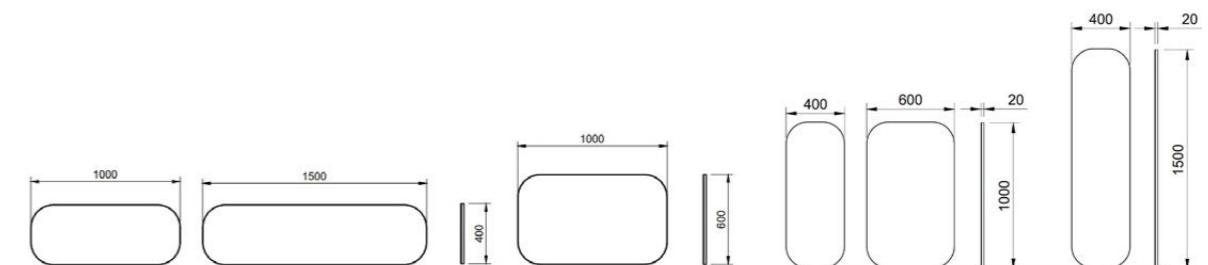

[01.] Jazz Arch Mirror 400mm x 1000mm | JZA-M-400-1000 | $503 each [02.] Jazz Arch Mirror 1000mm x 600mm | JZA-M-1000-600 | $706 [03.] Jazz Arch Mirror 600mm x 1000mm | JZA-M-600-1000 | $706 Please refer to pricelist pages for all available options.