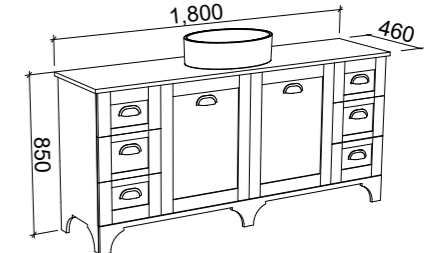

WINDSOR 1800mm CENTRE BOWL

Floor Standing

CABINET WITH	SKU	RRP
20mm SilkSurface Top with White Gloss Above Counter Ceramic Basin	WIN-V-1800-C-SSA-F	$4,709
20mm SilkSurface Top with White Gloss Under Counter Ceramic Basin	WIN-V-1800-C-SSU-F	$4,709
60mm SilkSurface Freedom Top with White Gloss Above Counter Ceramic Basin	WIN-V-1800-C-FRA-F	$5,272
60mm SilkSurface Freedom Top with White Gloss Under Counter Ceramic Basin	WIN-V-1800-C-FRU-F	$5,272
No Top	WIN-VCO-1800-C-X-F	$4,034