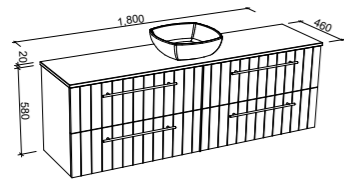

HENLEY 1800mm CENTRE BOWL

Wall Hung

CABINET WITH	SKU	RRP
20mm SilkSurface Top with White Gloss Above Counter Ceramic Basin	HEN-V-1800-C-SSA-W	$4,987
20mm SilkSurface Top with White Gloss Under Counter Ceramic Basin	HEN-V-1800-C-SSU-W	$4,987
No Top	HEN-VCO-1800-C-X-W	$3,200