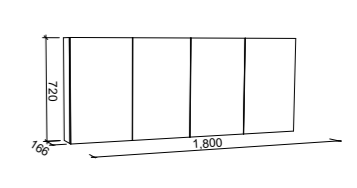

1800mm

SKU	RRP
TEN-SC-1800-4-G	$1,519
TEN-SC-1800-4-P	$1,643

NOTE: 4 door option also available. Order by replacing -3- with -4- in the relevant SKU.