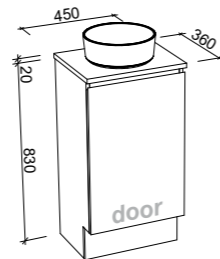

Floor Standing

CABINET WITH	SKU	RRP
20mm SilkSurface Top with White Gloss Above Counter Ceramic Basin	BIL-V-450-C-SSA-F	$1,805
No Top	BIL-VCO-450-C-X-F	$942

NOTE: Please confirm hinge side when ordered.