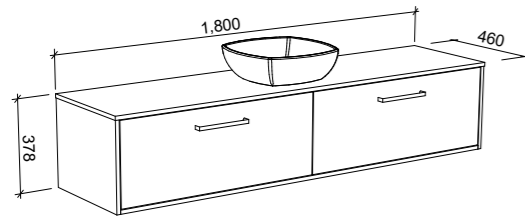

DELAWARE 1800mm CENTRE BOWL

Wall Hung

CABINET WITH	SKU	RRP
18mm Laminate Top with White Gloss Ceramic Above Counter Basin	DEL-V-1800-C-LMA-W	$2,725
No Top	DEL-VCO-1800-C-X-W	$1,782

Floor Standing