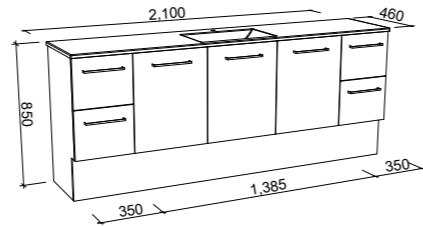

Floor Standing

CABINET WITH	SKU	RRP
Regal Mineral Composite Top	CAR-V-2100-C-REG-W	$5,221
No Top	CAR-VCO-2100-C-X-W	$2,645

CABINET WITH	SKU	RRP
Regal Mineral Composite Top	CAR-V-2100-C-REG-F	$5,543
No Top	CAR-VCO-2100-C-X-F	$2,983