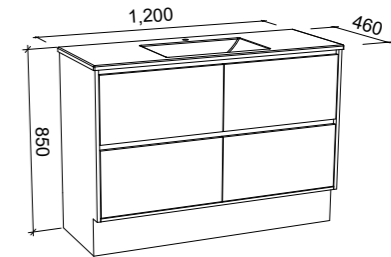

CABINET WITH	SKU	RRP
Alpha Ceramic Top	GRA-V-1200-C-APH-F	$3,100
Regal Mineral Composite Top	GRA-V-1200-C-REG-F	$3,100
Haven Matt Dolomite Top	GRA-V-1200-C-HVN-F	$3,100
20mm SilkSurface Top with White Gloss Above Counter Ceramic Basin	GRA-V-1200-C-SSA-F	$3,683
20mm SilkSurface Top with White Gloss Under Counter Ceramic Basin	GRA-V-1200-C-SSU-F	$3,683
No Top	GRA-VCO-1200-C-X-F	$2,392