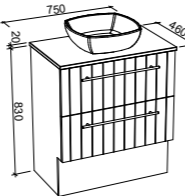

CABINET WITH	SKU	RRP
20mm SilkSurface Top with White Gloss Above Counter Ceramic Basin	HEN-V-750-C-SSA-F	$3,075
20mm SilkSurface Top with White Gloss Under Counter Ceramic Basin	HEN-V-750-C-SSU-F	$3,075
No Top	HEN-VCO-750-C-X-F	$2,149