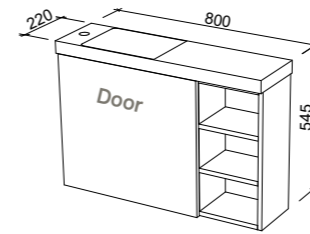

EADIE 800mm

Wall Hung

CABINET WITH	SKU	RRP
Nano Dolomite Top Left-hand Offset	EAD-V-800-L-NAN-W	$912
No Top Left-hand Offset	EAD-VCO-800-L-X-W	$485

Floor Standing