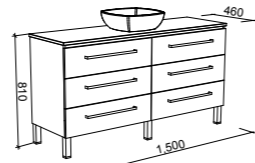

On Legs

CABINET WITH	SKU	RRP
20mm SilkSurface Top with White Gloss Above Counter Ceramic Basin	ASH-V-1500-C-SSA-L	$4,777
No Top	ASH-VCO-1500-C-X-L	$3,015