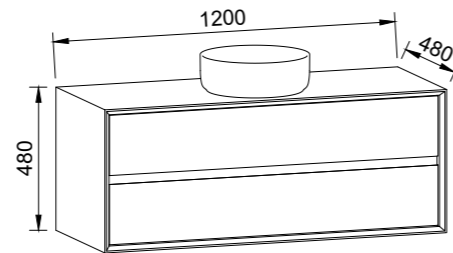

EMBRACE 900mm

Wall Hung

CABINET WITH	SKU	RRP
20mm SilkSurface Top with White Gloss Above Counter Ceramic Basin	EMB-V-900-C-SSA-W	\$4,521

EMBRACE 1200mm

Wall Hung

CABINET WITH	SKU	RRP
20mm SilkSurface Top with White Gloss Above Counter Ceramic Basin	EMB-V-1200-C-SSA-W	\$4,770