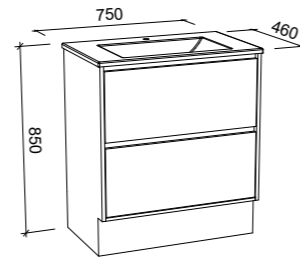

CABINET WITH	SKU	RRP
Alpha Ceramic Top	GRA-V-750-C-APH-F	$1,991
Regal Mineral Composite Top	GRA-V-750-C-REG-F	$1,991
Haven Matt Dolomite Top	GRA-V-750-C-HVN-F	$1,991
20mm SilkSurface Top with White Gloss Above Counter Ceramic Basin	GRA-V-750-C-SSA-F	$2,372
20mm SilkSurface Top with White Gloss Under Counter Ceramic Basin	GRA-V-750-C-SSU-F	$2,372
No Top	GRA-VCO-750-C-X-F	$1,447