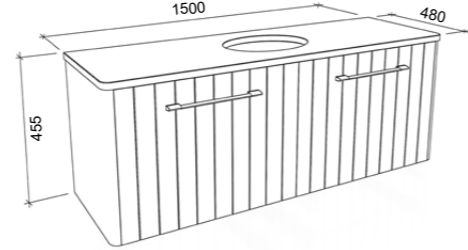

SABA 1500mm CENTRE BOWL

Wall Hung

CABINET WITH	SKU	RRP
20mm SilkSurface Top with White Gloss Above Counter Ceramic Basin	SAB-V-1500-C-SSA-W	$3,409
20mm SilkSurface Top with White Gloss Under Counter Ceramic Basin	SAB-V-1500-C-SSU-W	$3,700
No Top	SAB-VCO-1500-C-X-W	$1,934