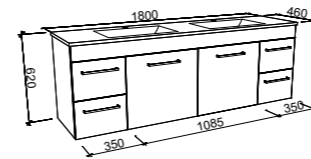

BARGO 1800mm DOUBLE BOWL

Wall Hung