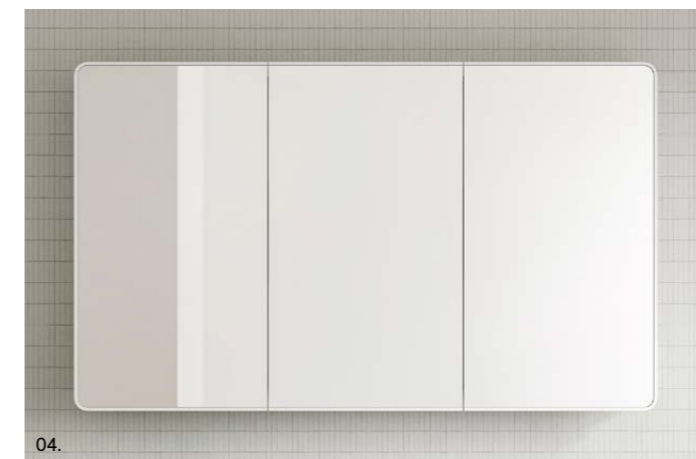

[01.] Sutherland House Shaving Cabinet 750mm | SHC-SC-750-D-G | $1,245 Black Satin Cabinet **[02.] Sutherland House Shaving Cabinet 1500mm** | SHC-SC-1500-3-G | $1,815 White Satin Cabinet **[03.] Sutherland House Shaving Cabinet 900mm** | SHC-SC-900-D-G | $1,348 Light Pistachio Satin Cabinet **[04.] Sutherland House Shaving Cabinet 1200mm** | SHC-SC-1200-3-G | $1,546 White Satin Cabinet **[05.] Sutherland House Shaving Cabinet 1200mm** | SHC-SC-1200-3-G | $1,546 White Satin Cabinet shown with doors open | Shown with Hairdryer Storage and Powerpoint | SHC-OPT-S-DRYER | ADD $185 | Shown with Storage Queen Amber Shaver Storage System | SHC-OPT-S-AMBER-D3 | ADD $216 **Please refer to pricelist pages for all available options.**