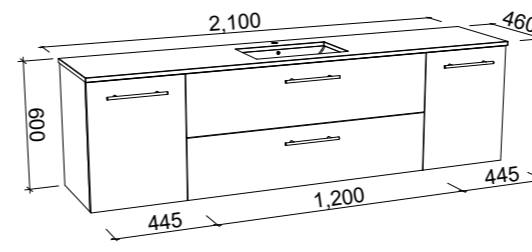

MARSHALL 2100mm CENTRE BOWL

Wall Hung

CABINET WITH	SKU	RRP
20mm SilkSurface Top with White Gloss Above Counter Ceramic Basin	MAR-V-2100-C-SSA-W	$4,216
20mm SilkSurface Top with White Gloss Under Counter Ceramic Basin	MAR-V-2100-C-SSU-W	$4,216
No Top	MAR-VCO-2100-C-X-W	$2,426

Floor Standing