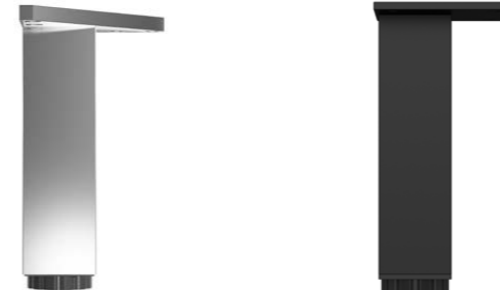

Square Leg

Legs can be adjusted within 150mm – 166mm height.

Chrome			Black		
	SKU	RRP		SKU	RRP
150mm	SQR-LEG-150-CR	$52	150mm	SQR-LEG-150-BL	$52