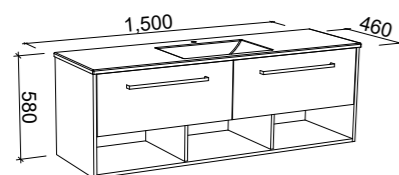

KANSAS 1500mm CENTRE BOWL

Wall Hung

CABINET WITH	SKU	RRP
Alpha Ceramic Top	KAN-V-1500-C-APH-W	$3,617
Regal Mineral Composite Top	KAN-V-1500-C-REG-W	$3,257
Haven Matt Dolomite Top	KAN-V-1500-C-HVN-W	$3,257
20mm SilkSurface Top with White Gloss Above Counter Ceramic Basin	KAN-V-1500-C-SSA-W	$3,862
20mm SilkSurface Top with White Gloss Under Counter Ceramic Basin	KAN-V-1500-C-SSU-W	$3,862
No Top	KAN-VCO-1500-C-X-W	$2,117

Floor Standing