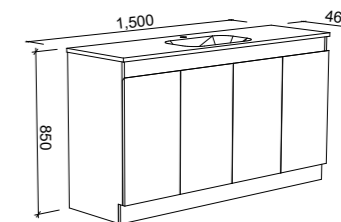

CABINET WITH	SKU	RRP
Alpha Ceramic Top	RKF-V-1500-C-APH-F	$1,984
Haven Matt Dolomite Top	RKF-V-1500-C-HVN-F	$1,984
No Top	RKF-VCO-1500-C-X-F	$1,304