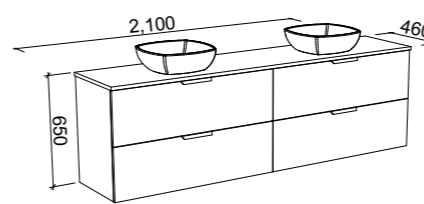

SUTHERLAND HOUSE 2100mm DOUBLE BOWL

Wall Hung