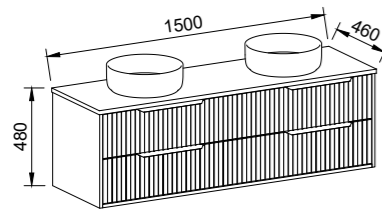

EMMETT 1500mm DOUBLE BOWL

Wall Hung

CABINET WITH	SKU	RRP
20mm SilkSurface Top with White Gloss Above Counter Ceramic Basins	EMM-V-1500-D-SSA-W	\$4,157
No Top	EMM-VCO-1500-D-X-W	\$2,882

Floor Standing

CABINET WITH	SKU	RRP
20mm SilkSurface Top with White Gloss Above Counter Ceramic Basins	EMM-V-1500-D-SSA-F	\$5,322
No Top	EMM-VCO-1500-D-X-F	\$4,047