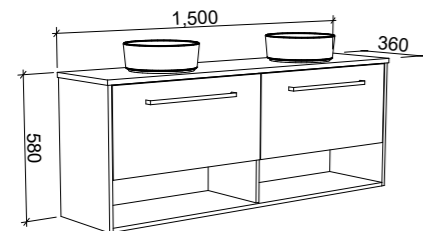

KARLIE 1500mm DOUBLE BOWL

Wall Hung

CABINET WITH	SKU	RRP
20mm SilkSurface Top with White Gloss Above Counter Ceramic Basins	KAR-V-1500-D-SSA-W	$4,173
20mm SilkSurface Top with White Gloss Ceramic Mini Under Counter Basins	KAR-V-1500-D-SSU-W	$4,173
No Top	KAR-VCO-1500-D-X-W	$2,213

NOTE: See pages 247 - 256 for selected small space basins for the Karlie.

Floor Standing