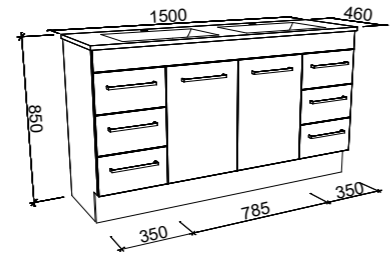

Bargo

G GOLD INCLUSIONS

BARGO 1500mm DOUBLE BOWL

Wall Hung

Floor Standing

On Legs

CABINET WITH	SKU	RRP
Classic Mineral Composite Top	BAR-V-1500-D-CLA-W	\$3,406
Regal Mineral Composite Top	BAR-V-1500-D-REG-W	\$3,578
Alpha Ceramic Top	BAR-V-1500-D-APH-W	\$3,697
Haven Matt Dolomite Top	BAR-V-1500-D-HVN-W	\$3,578
Grand Mineral Composite Top	BAR-V-1500-D-GND-W	\$3,917
20mm SilkSurface Top with White Gloss Above Counter Ceramic Basins	BAR-V-1500-D-SSA-W	\$4,210
20mm SilkSurface Top with White Gloss Under Counter Ceramic Basins	BAR-V-1500-D-SSU-W	\$4,210
No Top	BAR-VCO-1500-D-X-W	\$2,150