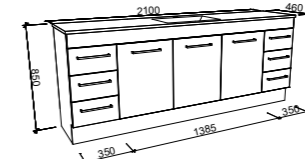

Floor Standing