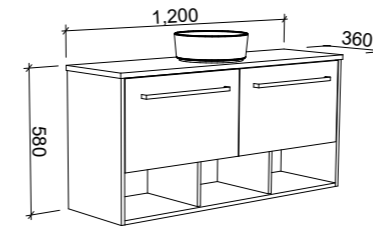

KARLIE 1200mm

Wall Hung

CABINET WITH	SKU	RRP
20mm SilkSurface Top with White Gloss Above Counter Ceramic Basin	KAR-V-1200-C-SSA-W	$3,041
20mm SilkSurface Top with White Gloss Ceramic Mini Under Counter Basin	KAR-V-1200-C-SSU-W	$3,041
No Top	KAR-VCO-1200-C-X-W	$1,733

Floor Standing