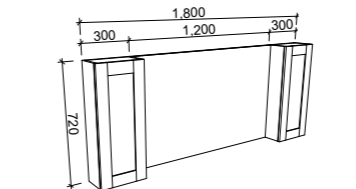

1800mm Single

SKU	RRP
VIC-SC-1800-S-G	$1,813
VIC-SC-1800-S-P	$1,849