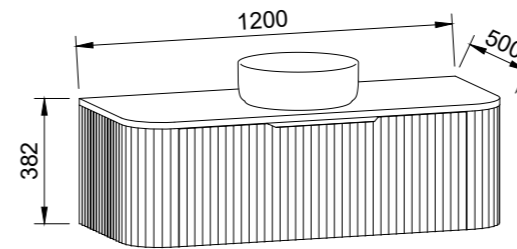

SANTOS 1200mm

Wall Hung

CABINET WITH	SKU	RRP
20mm SilkSurface Top with White Gloss Above Counter Ceramic Basin	SAN-V-1200-C-SSA-W	$2,960
No Top	SAN-VCO-1200-C-X-W	$2,248