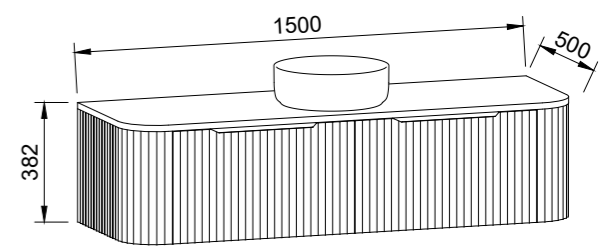

SANTOS 1500mm CENTRE BOWL

Wall Hung

CABINET WITH	SKU	RRP
20mm SilkSurface Top with White Gloss Above Counter Ceramic Basin	SAN-V-1500-C-SSA-W	$3,560
No Top	SAN-VCO-1500-C-X-W	$2,882