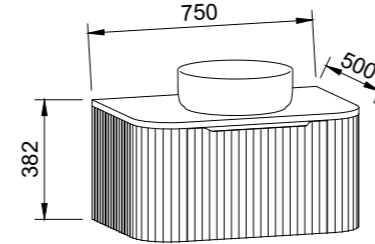

SANTOS 750mm

Wall Hung

CABINET WITH	SKU	RRP
20mm SilkSurface Top with White Gloss Above Counter Ceramic Basin	SAN-V-750-C-SSA-W	$2,380
No Top	SAN-VCO-750-C-X-W	$1,921