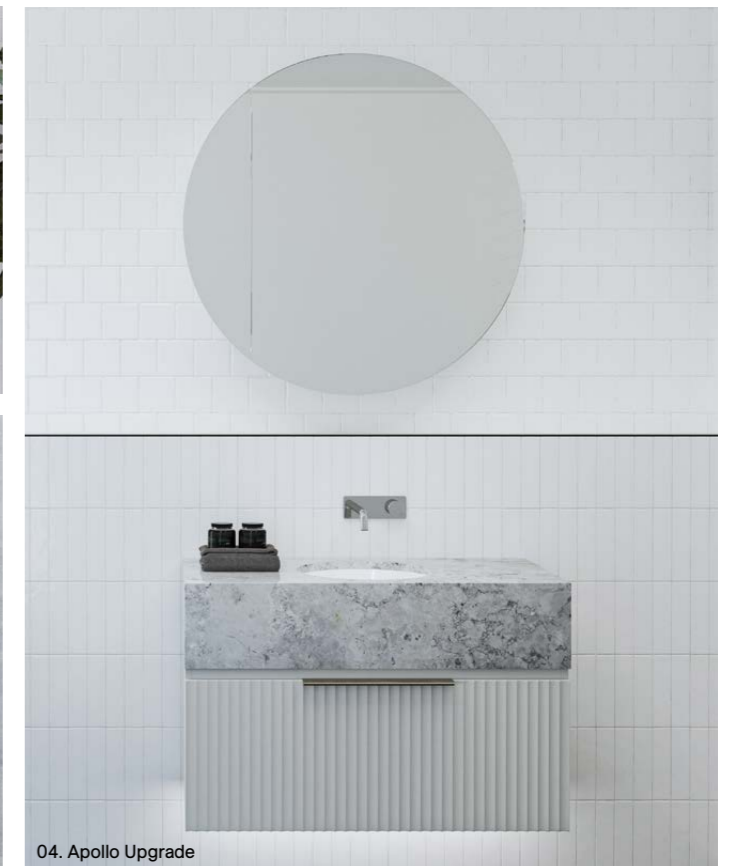

[01.] Kingsley Vanity 1500mm | KIN-V-1500-D-STD-W | $2,835 Florentine Walnut Cabinet with Stadium Mineral Composite Top | Shown with Under Cabinet Vanity Lighting | LED-L-UNDERCAB-V | ADD $413 **[02.] Kingsley Vanity 750mm** | KIN-V-750-C-STD-W | $1,263 Boston Oak Cabinet with Stadium Mineral Composite Top **[03.] Kingsley Vanity 1200mm** | KIN-V-1200-C-SSA-W | $2,391 Classic Oak Cabinet with Luminice SilkSurface Top and White Gloss Allure Arrow Basin **[04.] Kingsley Vanity 900mm** | KIN-V-900-C-BXU-W | $2,655 Light Grey Satin Cabinet with Grigio Stone SilkSurface Box Top and White Gloss Allure Under Counter Ceramic Basin | Shown with Cabinet Front Upgrade | ROU-OPT-APOLLO | ADD $186 | Shown with Under Cabinet Vanity Lighting | LED-L-UNDERCAB-V | ADD $413 **Please refer to product list pages for all available options.**

*Selected sizes. See page 244 for Vanity Top Collection.