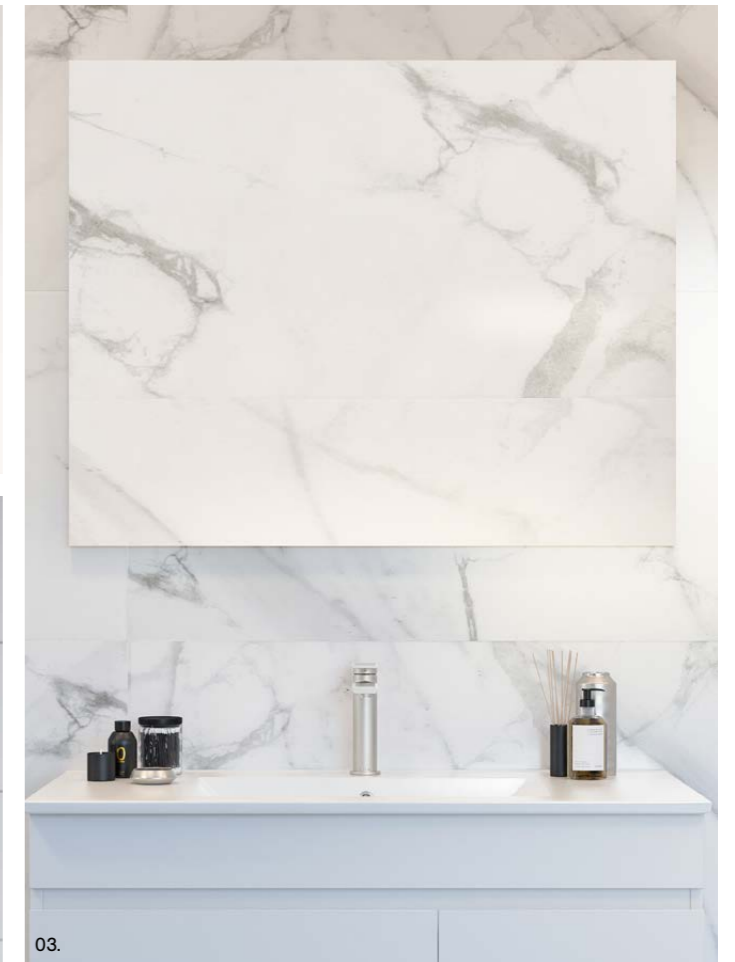

[01.] Georgia Mirror 1500mm | GEO-M-1500-720 | $1,111 | Shown with Mirror Lighting Upgrade | LED-L-MIRROR | ADD $413 **[02.] Georgia Mirror 600mm** | GEO-M-600-720 | $423 each **[03.] Georgia Mirror 900mm** | GEO-M-900-720 | $611 **Please refer to pricelist pages for all available options.**