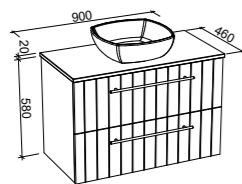

HENLEY 900mm

Wall Hung

CABINET WITH	SKU	RRP
20mm SilkSurface Top with White Gloss Above Counter Ceramic Basin	HEN-V-900-C-SSA-W	$3,253
20mm SilkSurface Top with White Gloss Under Counter Ceramic Basin	HEN-V-900-C-SSU-W	$3,253
No Top	HEN-VCO-900-C-X-W	$2,066

Floor Standing