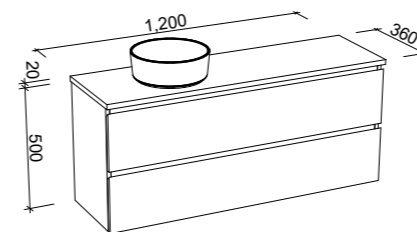

BILLIE 1200mm OFFSET BOWL

Wall Hung

CABINET WITH	SKU	RRP
20mm SilkSurface Top with White Gloss Above Counter Ceramic Basin Left-hand Offset	BIL-V-1200-L-SSA-W	$2,926
20mm SilkSurface Top with White Gloss Mini Under Counter Ceramic Basin Left-hand Offset	BIL-V-1200-L-SSU-W	$2,926
No Top Left-hand Offset	BIL-VCO-1200-L-X-W	$1,597