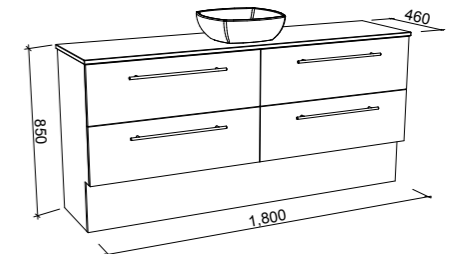

CABINET WITH	SKU	RRP
20mm SilkSurface Top with White Gloss Above Counter Ceramic Basin	OXB-V-1800-C-SSA-F	$4,823
20mm SilkSurface Top with White Gloss Under Counter Ceramic Basin	OXB-V-1800-C-SSU-F	$4,823
No Top	OXB-VCO-1800-C-X-F	$3,044