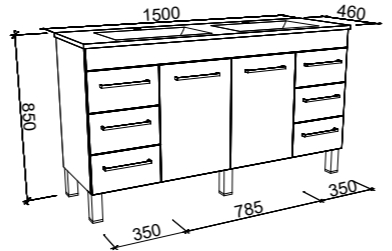

Bargo

G GOLD INCLUSIONS

BARGO 1500mm DOUBLE BOWL

Wall Hung

Floor Standing

On Legs

CABINET WITH	SKU	RRP
Classic Mineral Composite Top	BAR-V-1500-D-CLA-W	\$3,406
Regal Mineral Composite Top	BAR-V-1500-D-REG-W	\$3,578
Alpha Ceramic Top	BAR-V-1500-D-APH-W	\$3,697
Haven Matt Dolomite Top	BAR-V-1500-D-HVN-W	\$3,578
Grand Mineral Composite Top	BAR-V-1500-D-GND-W	\$3,917
20mm SilkSurface Top with White Gloss Above Counter Ceramic Basins	BAR-V-1500-D-SSA-W	\$4,210
20mm SilkSurface Top with White Gloss Under Counter Ceramic Basins	BAR-V-1500-D-SSU-W	\$4,210
No Top	BAR-VCO-1500-D-X-W	\$2,150