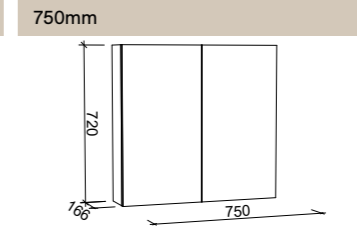

SKU	RRP
TEN-SC-750-D-G	$795
TEN-SC-750-D-P	$920