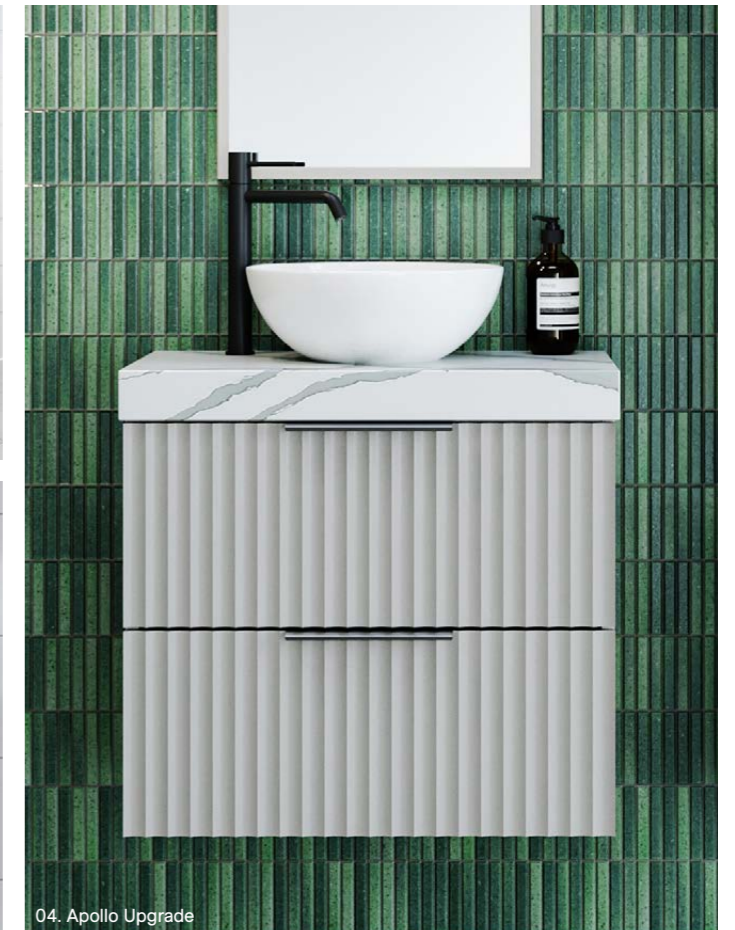

[01.] Billie Vanity 1200mm | BIL-V-1200-R-SSU-W | $2,926 Olive Satin Cabinet with Organica SilkSurface Top and White Gloss Ruby Under Counter Mineral Composite Basin | Shown with Mineral Composite Basin Upgrade | UPG-OPT-BASCOLOUR | ADD $152 | Shown with Under Cabinet Vanity Lighting | LED-L-UNDERCAB-V | ADD $413 **[02.] Billie Vanity 1500mm** | BIL-V-1500-D-SSA-W | $4,089 Angora Oak Cabinet with Cararra SilkSurface Top and White Gloss Jessie Ceramic Basins | Shown with Under Top Lighting Upgrade | LED-L-UNDERTOP | ADD $873 **[03.] Billie Vanity 1200mm** | BIL-V-1200-L-SSA-W | $2,926 Artisan Beamwood Cabinet with Arctic White SilkSurface Top and White Gloss Bloom Ceramic Basin **[04.] Billie Vanity 600mm** | BIL-V-600-C-SSA-W | $2,029 Light Grey Satin Cabinet with Ice Nuovo Freedom SilkSurface Top and White Gloss Jessie Ceramic Basin | Shown with Freedom Top Upgrade | SS-OPT-600-FR-60 | ADD $148 | Shown with Apollo Cabinet Front Upgrade | ROU-OPT-APOLLO | ADD $186 per drawer **Please refer to pricelist pages for all available options.**