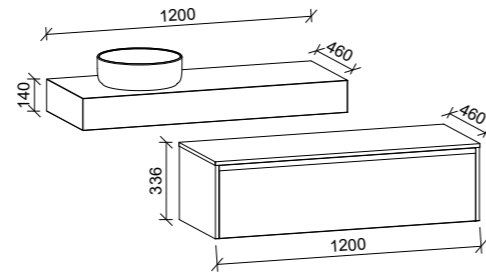

MILAN 1200mm

Wall Hung

CABINET WITH	SKU	RRP
Complete Unit Left-hand Offset Including White Gloss Ceramic Above Counter Basin, Laminate Slab Top and Cabinet	MIL-V-1200-L-LMA-W	$3,666
Complete Unit Left-hand Offset Including White Gloss Ceramic Above Counter Basin, SilkSurface Top and Cabinet	MIL-V-1200-L-BAA-W	$4,235
Wall Hung Cabinet Only Left-hand Offset	MIL-VCO-1200-L-X-W	$1,902
Laminated Slab Top and Basin Only 1200 x 460 x 140 with mounting brackets Left-hand Offset Incl. White Gloss Ceramic Above Counter Basin	LMA-ST-1200-140-460-L	$2,025
SilkSurface Top and Basin Only 1200 x 460 x 140 with mounting brackets Left-hand Offset Incl. White Gloss Ceramic Above Counter Basin	BAA-ST-1200-140-460-L	$2,542

NOTE: Right-hand offset also available. Order by replacing -L- with -R- in the relevant SKU.