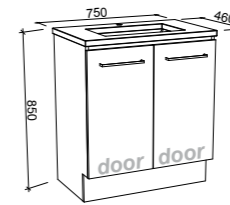

NOTE: Please confirm hinge side when ordered.

Dakota

P PLATINUM INCLUSIONS

DAKOTA 750mm

Wall Hung

Floor Standing

On Legs

CABINET WITH	SKU	RRP
20mm SilkSurface Top with White Gloss Above Counter Ceramic Basin	DAK-V-750-C-SSA-W	\$2,694
20mm SilkSurface Top with White Gloss Under Counter Ceramic Basin	DAK-V-750-C-SSU-W	\$2,694
No Top	DAK-VCO-750-C-X-W	\$1,398