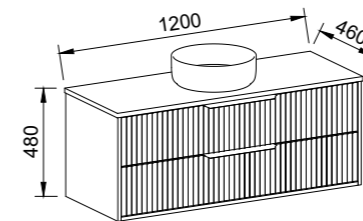

EMMETT 900mm

Wall Hung

CABINET WITH	SKU	RRP
20mm SilkSurface Top with White Gloss Above Counter Ceramic Basin	EMM-V-900-C-SSA-W	\$2,497
No Top	EMM-VCO-900-C-X-W	\$1,751

EMMETT 1200mm

Wall Hung

CABINET WITH	SKU	RRP
20mm SilkSurface Top with White Gloss Above Counter Ceramic Basin	EMM-V-1200-C-SSA-W	\$3,033
No Top	EMM-VCO-1200-C-X-W	\$2,100