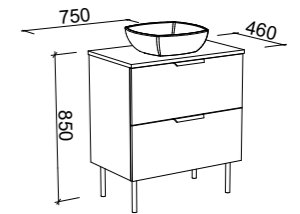

Sutherland House BY SHAYNNA BLAZE

G GOLD INCLUSIONS

SUTHERLAND HOUSE 750mm

Wall Hung

On Legs

CABINET WITH	SKU	RRP
20mm SilkSurface Top with White Gloss Above Counter Ceramic Basin	SHC-V-750-C-SSA-W	\$2,932
20mm SilkSurface Top with White Gloss Under Counter Ceramic Basin	SHC-V-750-C-SSU-W	\$2,932
No Top	SHC-VCO-750-C-X-W	\$1,891