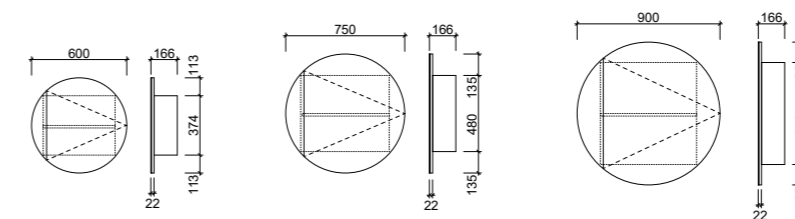

[01.] Havana Shaving Cabinet 750mm | HAV-SC-750-S-G | $996 Perugian Walnut Cabinet Havana Platinum Shaving Cabinet 750mm | HAV-SC-750-S-P | $1,068 [02.] Havana Shaving Cabinet 750mm | HAV-SC-750-S-G | $996 White Satin Cabinet shown with door open Havana Platinum Shaving Cabinet 750mm | HAV-SC-750-S-P | $1,068 [03.] Havana Shaving Cabinet 900mm | HAV-SC-900-S-G | $1,093 White Satin Cabinet Havana Platinum Shaving Cabinet 900mm | HAV-SC-900-S-P | $1,164 [04.] Havana Platinum Shaving Cabinet 750mm | HAV-SC-750-S-P | $1,068 White Satin Cabinet shown with door open Please refer to pricelist pages for all available options.