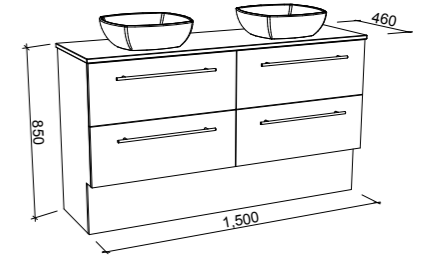

CABINET WITH	SKU	RRP
20mm SilkSurface Top with White Gloss Above Counter Ceramic Basins	OXB-V-1500-D-SSA-F	$5,101
20mm SilkSurface Top with White Gloss Under Counter Ceramic Basins	OXB-V-1500-D-SSU-F	$5,101
No Top	OXB-VCO-1500-D-X-F	$3,060