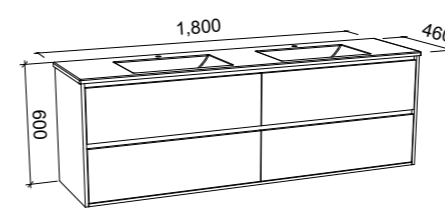

Grange

G GOLD INCLUSIONS

GRANGE 1800mm DOUBLE BOWL

Wall Hung

CABINET WITH	SKU	RRP
Regal Mineral Composite Top	GRA-V-1800-D-REG-W	\$4,309
20mm SilkSurface Top with White Gloss Above Counter Ceramic Basins	GRA-V-1800-D-SSA-W	\$4,694
20mm SilkSurface Top with White Gloss Under Counter Ceramic Basins	GRA-V-1800-D-SSU-W	\$4,694
No Top	GRA-VCO-1800-D-X-W	\$2,626