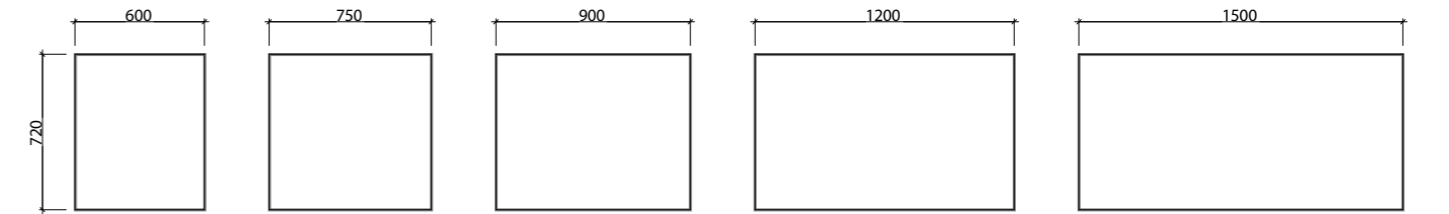

[01.] Georgia Mirror 1500mm | GEO-M-1500-720 | $1,111 | Shown with Mirror Lighting Upgrade | LED-L-MIRROR | ADD $413 **[02.] Georgia Mirror 600mm** | GEO-M-600-720 | $423 each **[03.] Georgia Mirror 900mm** | GEO-M-900-720 | $611 **Please refer to pricelist pages for all available options.**