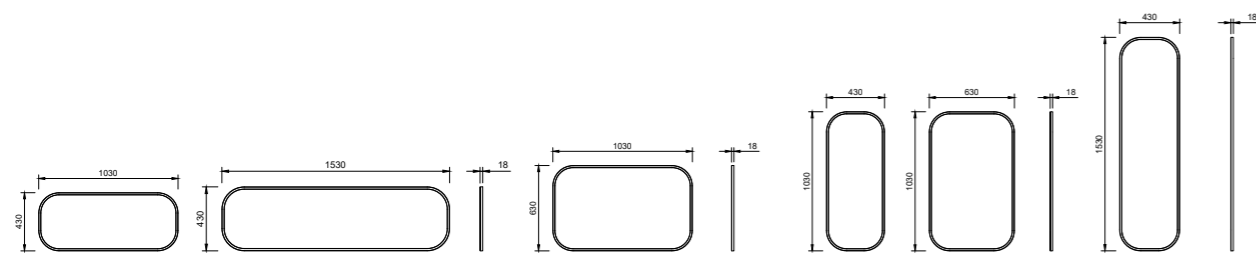

Jazz Arch Frame Mirror

Elevate your bathroom with the elegant Jazz Arch Frame mirror. With its gentle curved corners and painted frame, this mirror exudes sophistication and charm. Complete the look by adding mirror lighting (additional charges apply).

- Easy split batten mounting system
- White satin frame unless specified otherwise

[01.] Jazz Arch Mirror 430mm x 1030mm | JZAF-M-430-1030 | $687 each White Satin Frame **[02.] Jazz Arch Mirror 630mm x 1030mm** | JZAF-M-630-1030 | $891 Black Satin Frame **[03.] Jazz Arch Mirror 430mm x 1030mm** | JZAF-M-430-1030 | $687 Olive Green Satin Frame | Shown with Mirror Lighting Upgrade | LED-L-MIRROR | ADD $413 Please refer to pricelist pages for all available options.

Jazz Mirror

The height of our Jazz mirror is great for creating the illusion of space in even your smallest bathroom setting. Add extra lighting and style to your space by opting for a lighting surround (additional charges apply).

- Easy split batten mounting system
- White satin edging unless specified otherwise