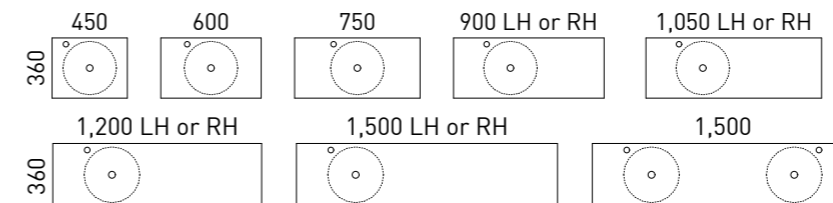

[01.] Billie Vanity 1200mm | BIL-V-1200-R-SSU-W | $2,926 Olive Satin Cabinet with Organica SilkSurface Top and White Gloss Ruby Under Counter Mineral Composite Basin | Shown with Mineral Composite Basin Upgrade | UPG-OPT-BASCOLOUR | ADD $152 | Shown with Under Cabinet Vanity Lighting | LED-L-UNDERCAB-V | ADD $413 **[02.] Billie Vanity 1500mm** | BIL-V-1500-D-SSA-W | $4,089 Angora Oak Cabinet with Cararra SilkSurface Top and White Gloss Jessie Ceramic Basins | Shown with Under Top Lighting Upgrade | LED-L-UNDERTOP | ADD $873 **[03.] Billie Vanity 1200mm** | BIL-V-1200-L-SSA-W | $2,926 Artisan Beamwood Cabinet with Arctic White SilkSurface Top and White Gloss Bloom Ceramic Basin **[04.] Billie Vanity 600mm** | BIL-V-600-C-SSA-W | $2,029 Light Grey Satin Cabinet with Ice Nuovo Freedom SilkSurface Top and White Gloss Jessie Ceramic Basin | Shown with Freedom Top Upgrade | SS-OPT-600-FR-60 | ADD $148 | Shown with Apollo Cabinet Front Upgrade | ROU-OPT-APOLLO | ADD $186 per drawer **Please refer to pricelist pages for all available options.**