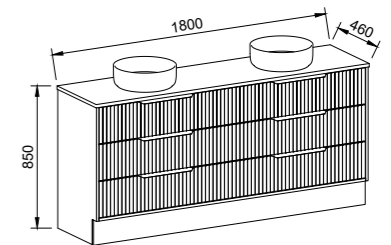

CABINET WITH	SKU	RRP
20mm SilkSurface Top with White Gloss Above Counter Ceramic Basins	EMM-V-1800-C-SSA-F	$6,002
No Top	EMM-VCO-1800-D-X-F	$4,547