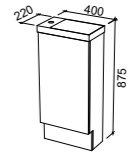

S SILVER INCLUSIONS

Floor Standing

CABINET WITH	SKU	RRP
Nano Dolomite Top Left-hand Offset	OLL-V-400-L-NAN-F	$828
No Top Left-hand Offset	OLL-VCO-400-L-X-F	$444

Floor Standing