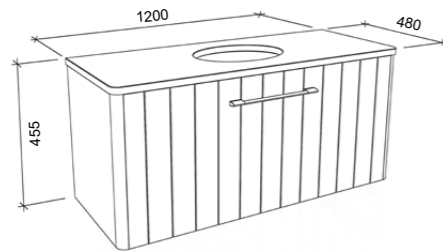

Saba

G GOLD INCLUSIONS

SABA 1200mm

Wall Hung

CABINET WITH	SKU	RRP
20mm SilkSurface Top with White Gloss Above Counter Ceramic Basin	SAB-V-1200-C-SSA-W	$2,583
20mm SilkSurface Top with White Gloss Under Counter Ceramic Basin	SAB-V-1200-C-SSU-W	$2,873
No Top	SAB-VCO-1200-C-X-W	$1,411