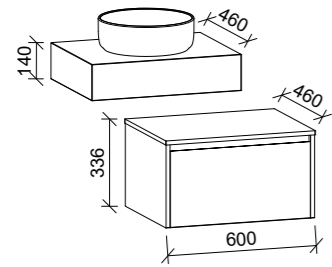

Milan

MILAN 600mm

Wall Hung

CABINET WITH	SKU	RRP
Complete Unit Including White Gloss Ceramic Above Counter Basin, Laminate Slab Top and Cabinet	MIL-V-600-C-LMA-W	$2,913
Complete Unit Including White Gloss Ceramic Above Counter Basin, SilkSurface Top and Cabinet	MIL-V-600-C-BAA-W	$2,642
Wall Hung Cabinet Only	MIL-VCO-600-C-X-W	$1,580
Laminated Slab Top and Basin Only 600 x 460 x 140 with mounting brackets Incl. White Gloss Ceramic Above Counter Basin	LMA-ST-600-140-460-C	$1,525
SilkSurface Top and Basin Only 600 x 460 x 140 with mounting brackets Incl. White Gloss Ceramic Above Counter Basin	BAA-ST-600-140-460-C	$1,107