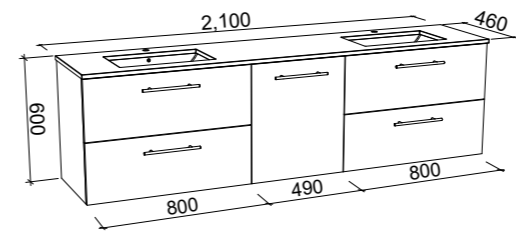

MARSHALL 2100mm DOUBLE BOWL

Wall Hung

CABINET WITH	SKU	RRP
20mm SilkSurface Top with White Gloss Above Counter Ceramic Basins	MAR-V-2100-D-SSA-W	$4,408
20mm SilkSurface Top with White Gloss Under Counter Ceramic Basins	MAR-V-2100-D-SSU-W	$4,408
No Top	MAR-VCO-2100-D-X-W	$2,363

Floor Standing