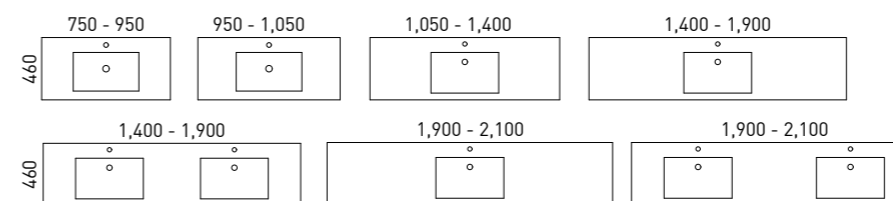

[01.] Wall to Wall Vanity 1051-1400mm | WTW-V-1400-C-SSA-W | $3,853 Aged Walnut Cabinet with Calcutta Snow SilkSurface Top and White Gloss Allure Flute Ceramic Basin | Shown with Under Cabinet Vanity Lighting | LED-L-UNDERCAB-V | ADD $413 **[02.] Wall to Wall Vanity 1401-1900mm** | WTW-V-1900-C-SSA-F | $5,021 Bottega Oak Cabinet with Arctic White SilkSurface Top and White Gloss Quill Ceramic Basin **[03.] Wall to Wall Vanity 750-950mm** | WTW-V-950-C-SSU-F | $2,959 White Satin Cabinet with Canvas Mist SilkSurface Top and White Gloss Rectangle Under Counter Ceramic Basin **[04.] Wall to Wall Vanity 1401-1900mm** | WTW-V-1900-C-SSA-W | $4,539 Emerald Green Satin Cabinet with Carrara SilkSurface Top and White Matt Lorenzo Inset Ceramic Basin | Shown with Basin Colour Upgrade | UPG-OPT-BASCOLOUR | ADD $152 | Shown with Full End Panel on Right instead of Filler Panel | PNL-OPT-V-FULL-R | ADD $114 **Please refer to pricelist pages for all available options.**