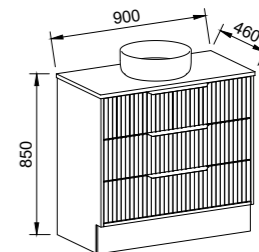

CABINET WITH	SKU	RRP
20mm SilkSurface Top with White Gloss Above Counter Ceramic Basin	EMM-V-900-C-SSA-F	$3,193
No Top	EMM-VCO-900-C-X-F	$2,447

Floor Standing