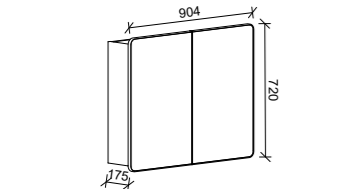

SKU	RRP
SHC-SC-900-D-G	\$1,348

1200mm

SKU	RRP
SHC-SC-1200-3-G	\$1,546

1500mm

SKU	RRP
SHC-SC-1500-3-G	\$1,815

1800mm

SKU	RRP
SHC-SC-1800-4-G	\$2,187

NOTE: -P denotes Platinum range. These shaving cabinets include 'Luxe Graphite' interiors to match Platinum vanities and glass interior shelves as standard. -G denotes standard cabinets and include white interiors. Lighting and powerpoints are not included in shaving cabinet pricing. All mirrors are copper free. Depth can be adjusted to a minimum of 120mm for no price change. Refer to pages 234 - 241 for options and pricing. *Please specify hinge side when ordering. †Back of shelf will match side colour unless specified otherwise. **Victoria shaker panel standard unless specified otherwise.