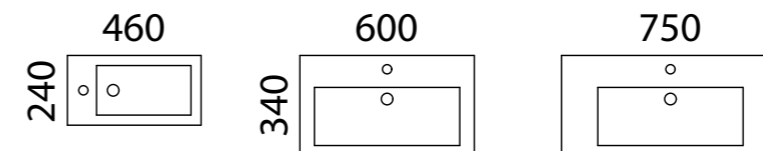

[01.] Ensuite Vanity 460mm | ENS-V-460-L-ENS-W | $952 Boston Oak Cabinet with Ensuite Mineral Composite Top [02.] Ensuite Vanity 750mm | ENS-V-750-C-ENS-F | $1,600 White Satin Cabinet with Ensuite Mineral Composite Top **Please refer to pricelist pages for all available options.**