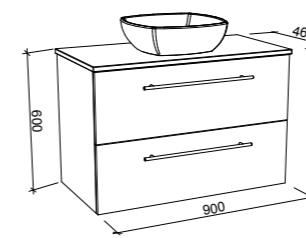

OXBOW 900mm

Wall Hung