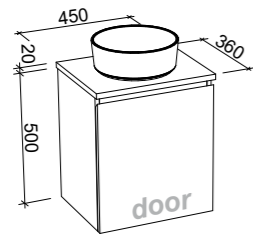

Billie

G GOLD INCLUSIONS

BILLIE 450mm

Wall Hung

CABINET WITH	SKU	RRP
20mm SilkSurface Top with White Gloss Above Counter Ceramic Basin	BIL-V-450-C-SSA-W	$1,639
No Top	BIL-VCO-450-C-X-W	$768