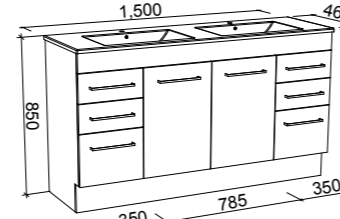

INDIANA 1500mm DOUBLE BOWL

Wall Hung

CABINET WITH	SKU	RRP
Alpha Ceramic Top	IND-V-1500-D-APH-W	\$3,535
No Top	IND-VCO-1500-D-X-W	\$1,973

Floor Standing

CABINET WITH	SKU	RRP
Alpha Ceramic Top	IND-V-1500-D-APH-F	\$3,736
No Top	IND-VCO-1500-D-X-F	\$2,172