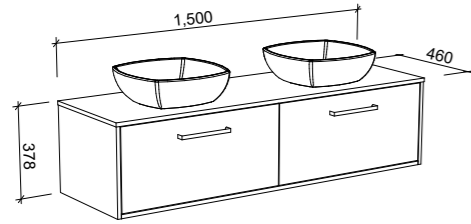

Delaware

G GOLD INCLUSIONS

DELAWARE 1500mm DOUBLE BOWL

Wall Hung

CABINET WITH	SKU	RRP
18mm Laminate Top with White Gloss Ceramic Above Counter Basins	DEL-V-1500-D-LMA-W	$2,762
No Top	DEL-VCO-1500-D-X-W	$1,691

Floor Standing