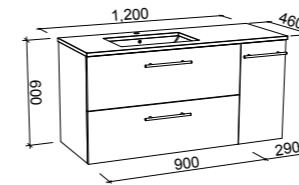

MARSHALL 1200mm

Wall Hung

CABINET WITH	SKU	RRP
20mm SilkSurface Top with White Gloss Above Counter Ceramic Basin Left-hand Offset	MAR-V-1200-L-SSA-W	$3,062
20mm SilkSurface Top with White Gloss Under Counter Ceramic Basin Left-hand Offset	MAR-V-1200-L-SSU-W	$3,062
No Top Left-hand Offset	MAR-VCO-1200-L-X-W	$1,843

NOTE: Available with offset bowl above drawers only. Right-hand offset also available. Order by replacing -L- with -R- in the relevant SKU.

Floor Standing