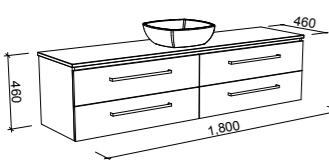

ASHTON 1800mm CENTRE BOWL

Wall Hung

CABINET WITH	SKU	RRP
20mm SilkSurface Top with White Gloss Above Counter Ceramic Basin	ASH-V-1800-C-SSA-W	$4,868
No Top	ASH-VCO-1800-C-X-W	$2,971