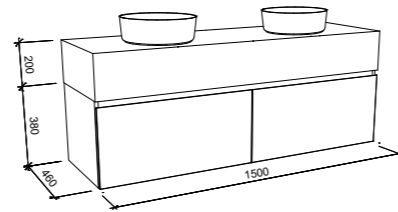

NOTE: Cabinet will stay the same size on the Kingsley, regardless of the top option.

KINGSLEY 1500mm DOUBLE BOWL

Wall Hung

CABINET WITH	SKU	RRP
Alpha Ceramic Top	KIN-V-1500-D-APH-W	\$2,956
Regal Mineral Composite Top	KIN-V-1500-D-REG-W	\$2,835
Stadium Mineral Composite Top	KIN-V-1500-D-STD-W	\$2,835
Haven Matt Dolomite Top	KIN-V-1500-D-HVN-W	\$2,835
20mm SilkSurface Top with Above Counter White Gloss Ceramic Basins	KIN-V-1500-D-SSA-W	\$3,397
20mm SilkSurface Top with Under Counter White Gloss Ceramic Basins	KIN-V-1500-D-SSU-W	\$3,968
60mm SilkSurface Freedom Top with Above Counter White Gloss Ceramic Basins	KIN-V-1500-D-FRA-W	\$3,838
60mm SilkSurface Freedom Top with Under Counter White Gloss Ceramic Basins	KIN-V-1500-D-FRU-W	\$4,337
200mm SilkSurface Box Top with Above Counter White Gloss Ceramic Basins	KIN-V-1500-D-BXA-W	\$4,367
200mm SilkSurface Box Top with Under Counter White Gloss Ceramic Basins	KIN-V-1500-D-BXU-W	\$4,367
No Top	KIN-VCO-1500-D-X-W	\$1,400