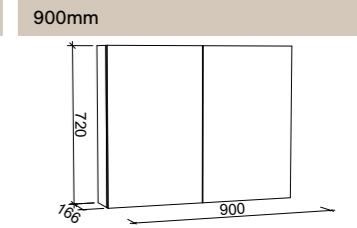

SKU	RRP
TEN-SC-900-D-G	$854
TEN-SC-900-D-P	$978