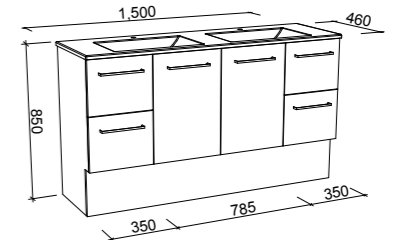

CABINET WITH	SKU	RRP
Regal Mineral Composite Top	CAR-V-1500-D-REG-F	$3,789
Alpha Ceramic Top	CAR-V-1500-D-APH-F	$3,908
Haven Matt Dolomite Top	CAR-V-1500-D-HVN-F	$3,789
Grand Mineral Composite Top	CAR-V-1500-D-GND-F	$4,110
No Top	CAR-VCO-1500-D-X-F	$2,339