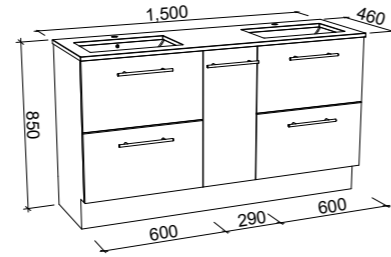

CABINET WITH	SKU	RRP
20mm SilkSurface Top with White Gloss Above Counter Ceramic Basins	MAR-V-1500-D-SSA-F	$4,011
20mm SilkSurface Top with White Gloss Under Counter Ceramic Basins	MAR-V-1500-D-SSU-F	$4,011
No Top	MAR-VCO-1500-D-X-F	$2,157