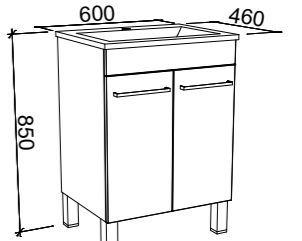

On Legs

CABINET WITH	SKU	RRP
Classic Mineral Composite Top	BAR-V-600-C-CLA-L	$1,776
Regal Mineral Composite Top	BAR-V-600-C-REG-L	$1,812
Alpha Ceramic Top	BAR-V-600-C-APH-L	$1,812
Grand Mineral Composite Top	BAR-V-600-C-GND-L	$1,991
20mm SilkSurface Top with White Gloss Above Counter Ceramic Basin	BAR-V-600-C-SSA-L	$2,209
20mm SilkSurface Top with White Gloss Under Counter Ceramic Basin	BAR-V-600-C-SSU-L	$2,209
No Top	BAR-VCO-600-C-X-L	$1,349