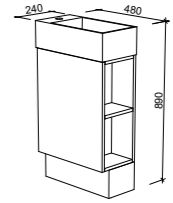

CABINET WITH	SKU	RRP
Liberty Ceramic Top Left-hand Offset	LOT-V-480-L-LIB-F	$856
No Top Left-hand Offset	LOT-VCO-480-L-X-F	$633

Marshall

G GOLD INCLUSIONS