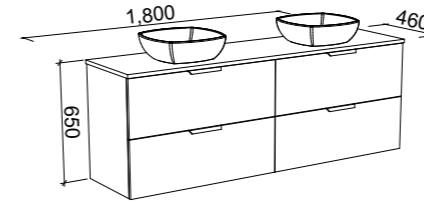

SUTHERLAND HOUSE 1800mm DOUBLE BOWL

Wall Hung