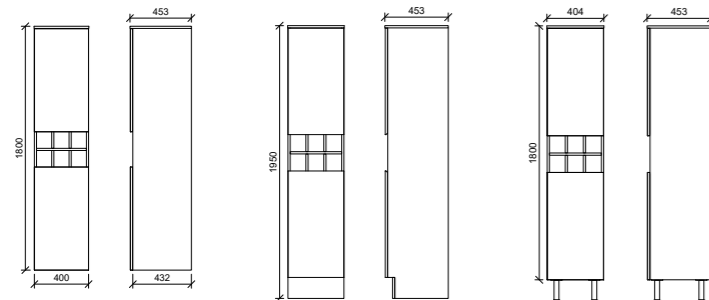

01.

[01.] St Clair Tallboy | STC-TB-400-W-G | $1,792 White Satin Cabinet **St Clair Platinum Tallboy** | STC-TB-400-W-P | $1,908 **Please refer to pricelist pages for all available options.**

Sutherland House Tallboy BY SHAYNNA BLAZE

A bathroom isn't complete without practical storage solutions. This tallboy is a perfect compliment to your Sutherland House vanity, available in matching patterns.

- White Satin and Oak finish on the interior shelves
- Available in wall hung and on legs