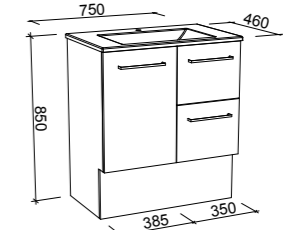

CABINET WITH	SKU	RRP
Regal Mineral Composite Top	CAR-V-750-C-REG-F	$1,945
Alpha Ceramic Top	CAR-V-750-C-APH-F	$1,945
Haven Matt Dolomite Top	CAR-V-750-C-HVN-F	$1,945
Grand Mineral Composite Top	CAR-V-750-C-GND-F	$2,142
No Top	CAR-VCO-750-C-X-F	$1,479