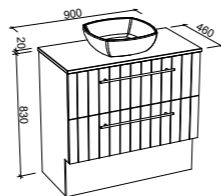

CABINET WITH	SKU	RRP
20mm SilkSurface Top with White Gloss Above Counter Ceramic Basin	HEN-V-900-C-SSA-F	$3,432
20mm SilkSurface Top with White Gloss Under Counter Ceramic Basin	HEN-V-900-C-SSU-F	$3,432
No Top	HEN-VCO-900-C-X-F	$2,261