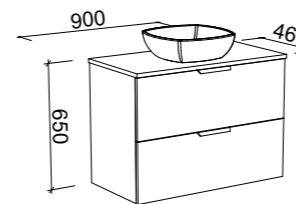

SUTHERLAND HOUSE 900mm

Wall Hung

On Legs

CABINET WITH	SKU	RRP
20mm SilkSurface Top with White Gloss Above Counter Ceramic Basin	SHC-V-900-C-SSA-W	$3,412
20mm SilkSurface Top with White Gloss Under Counter Ceramic Basin	SHC-V-900-C-SSU-W	$3,412
No Top	SHC-VCO-900-C-X-W	$2,232