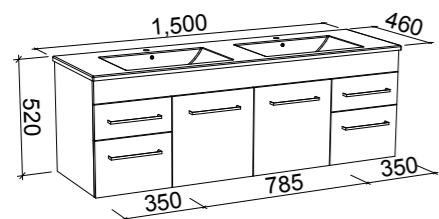

INDIANA 1500mm DOUBLE BOWL

Wall Hung

CABINET WITH	SKU	RRP
Alpha Ceramic Top	IND-V-1500-D-APH-W	\$3,535
No Top	IND-VCO-1500-D-X-W	\$1,973

Floor Standing

CABINET WITH	SKU	RRP
Alpha Ceramic Top	IND-V-1500-D-APH-F	\$3,736
No Top	IND-VCO-1500-D-X-F	\$2,172