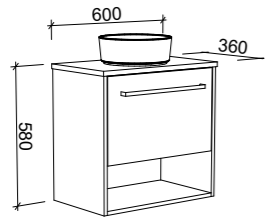

Karlie

G GOLD INCLUSIONS

KARLIE 600mm

Wall Hung

CABINET WITH	SKU	RRP
Urban Ceramic Top	KAR-V-600-C-URB-W	$1,604
20mm SilkSurface Top with White Gloss Above Counter Ceramic Basin	KAR-V-600-C-SSA-W	$1,939
20mm SilkSurface Top with White Gloss Ceramic Mini Under Counter Basin	KAR-V-600-C-SSU-W	$1,939
No Top	KAR-VCO-600-C-X-W	$1,071

Floor Standing