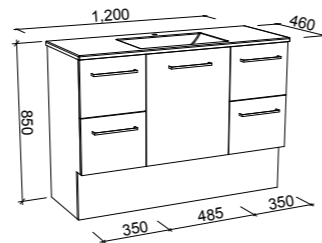

CABINET WITH	SKU	RRP
Regal Mineral Composite Top	CAR-V-1200-C-REG-F	$2,771
Alpha Ceramic Top	CAR-V-1200-C-APH-F	$2,771
Haven Matt Dolomite Top	CAR-V-1200-C-HVN-F	$2,771
Grand Mineral Composite Top	CAR-V-1200-C-GND-F	$3,001
No Top	CAR-VCO-1200-C-X-F	$2,070