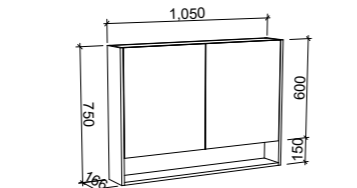

1050mm

SKU	RRP
SAN-SC-1050-D-G	$1,196
SAN-SC-1050-D-P	$1,318