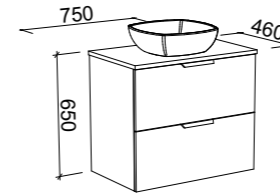

SUTHERLAND HOUSE 750mm

Wall Hung

On Legs

CABINET WITH	SKU	RRP
20mm SilkSurface Top with White Gloss Above Counter Ceramic Basin	SHC-V-750-C-SSA-W	$2,932
20mm SilkSurface Top with White Gloss Under Counter Ceramic Basin	SHC-V-750-C-SSU-W	$2,932
No Top	SHC-VCO-750-C-X-W	$1,891