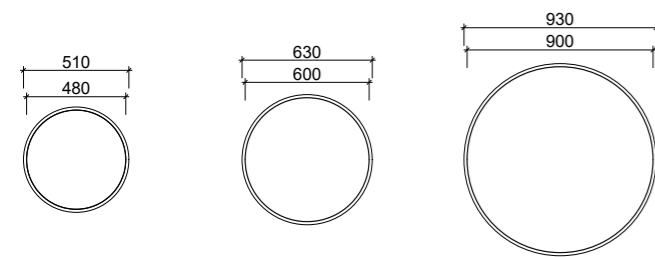

Portland Mirror

Elevate the aesthetic of your space with the Portland mirror, a perfect way to add a pop of colour. Our standard paint colour options provide endless possibilities, allowing you to seamlessly coordinate or make a statement by contrasting with your vanity.

- Optional lighting available (additional charges apply)
- Easy split batten mounting system
- White satin frame unless specified otherwise

[01.] Portland Mirror 630mm | POR-M-630-630 | $790 Navy Blue Satin Frame [02.] Portland Mirror 510mm | POR-M-510-510 | $516 Black Satin Frame | Shown with Mirror Lighting Upgrade | LED-L-MIRROR | ADD $413 per mirror [03.] Portland Mirror 930mm | POR-M-930-930 | $1,133 Light Grey Satin Frame **Please refer to pricelist pages for all available options.**

Splice Shelves

Upgrade your bathroom with a touch of personal charm using our Splice Shelves. Their modern and streamlined look elevates the sophistication of any space, whilst also improving overall functionality and organisation.

- Other sizes available on request (additional charges and depth restrictions apply)
- Includes hidden internal brackets for sturdy installation
- Available in all standard paint and woodgrain finishes
- 5kg weight restriction