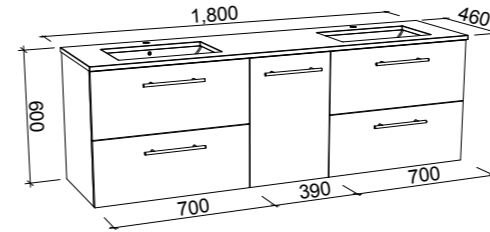

Marshall

G GOLD INCLUSIONS

MARSHALL 1800mm DOUBLE BOWL

Wall Hung

CABINET WITH	SKU	RRP
20mm SilkSurface Top with White Gloss Above Counter Ceramic Basins	MAR-V-1800-D-SSA-W	\$4,105
20mm SilkSurface Top with White Gloss Under Counter Ceramic Basins	MAR-V-1800-D-SSU-W	\$4,105
No Top	MAR-VCO-1800-D-X-W	\$2,146