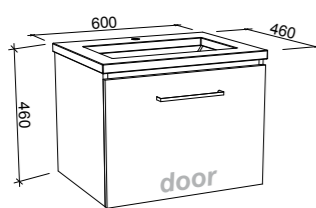

DAKOTA 600mm

Wall Hung