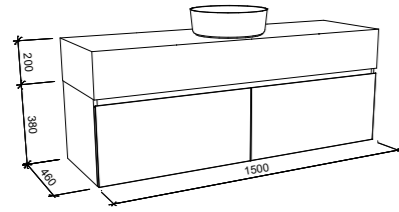

Kingsley

G GOLD INCLUSIONS

KINGSLEY 1500mm CENTRE BOWL

Wall Hung

CABINET WITH	SKU	RRP
Alpha Ceramic Top	KIN-V-1500-C-APH-W	$2,651
Regal Mineral Composite Top	KIN-V-1500-C-REG-W	$2,531
Stadium Mineral Composite Top	KIN-V-1500-C-STD-W	$2,531
Haven Matt Dolomite Top	KIN-V-1500-C-HVN-W	$2,531
20mm SilkSurface Top with Above Counter White Gloss Ceramic Basin	KIN-V-1500-C-SSA-W	$3,126
20mm SilkSurface Top with Under Counter White Gloss Ceramic Basin	KIN-V-1500-C-SSU-W	$3,412
60mm SilkSurface Freedom Top with Above Counter White Gloss Ceramic Basin	KIN-V-1500-C-FRA-W	$3,568
60mm SilkSurface Freedom Top with Under Counter White Gloss Ceramic Basin	KIN-V-1500-C-FRU-W	$3,817
200mm SilkSurface Box Top with Above Counter White Gloss Ceramic Basin	KIN-V-1500-C-BXA-W	$4,090
200mm SilkSurface Box Top with Under Counter White Gloss Ceramic Basin	KIN-V-1500-C-BXU-W	$4,090
No Top	KIN-VCO-1500-C-X-W	$1,348