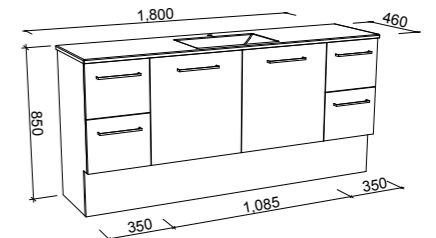

CARLO 1800mm CENTRE BOWL

Wall Hung

CABINET WITH	SKU	RRP
Regal Mineral Composite Top	CAR-V-1800-C-REG-W	\$3,789
Grand Mineral Composite Top	CAR-V-1800-C-GND-W	\$4,129
No Top	CAR-VCO-1800-C-X-W	\$2,231

Floor Standing