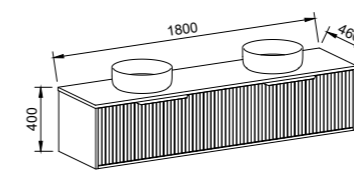

ELWOOD 1800mm DOUBLE BOWL

Wall Hung

CABINET WITH	SKU	RRP
20mm SilkSurface Top with White Gloss Above Counter Ceramic Basins	ELW-V-1800-D-SSA-W	$4,049
20mm SilkSurface Top with White Gloss Under Counter Ceramic Basins	ELW-V-1800-D-SSU-W	$4,313
No Top	ELW-VCO-1800-D-X-W	$2,001

Floor Standing