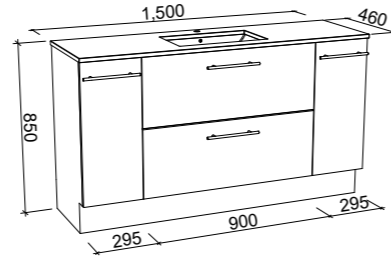

CABINET WITH	SKU	RRP
20mm SilkSurface Top with White Gloss Above Counter Ceramic Basin	MAR-V-1500-C-SSA-F	$3,835
20mm SilkSurface Top with White Gloss Under Counter Ceramic Basin	MAR-V-1500-C-SSU-F	$3,835
No Top	MAR-VCO-1500-C-X-F	$2,221