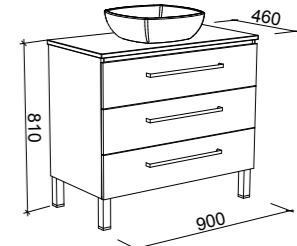

CABINET WITH	SKU	RRP
20mm SilkSurface Top with White Gloss Above Counter Ceramic Basin	ASH-V-900-C-SSA-L	$3,937
No Top	ASH-VCO-900-C-X-L	$2,486