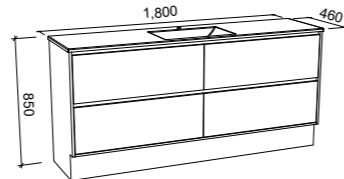

CABINET WITH	SKU	RRP
Regal Mineral Composite Top	GRA-V-1800-C-REG-F	$4,250
20mm SilkSurface Top with White Gloss Above Counter Ceramic Basin	GRA-V-1800-C-SSA-F	$4,597
20mm SilkSurface Top with White Gloss Under Counter Ceramic Basin	GRA-V-1800-C-SSU-F	$4,597
No Top	GRA-VCO-1800-C-X-F	$2,788

Grange

G GOLD INCLUSIONS