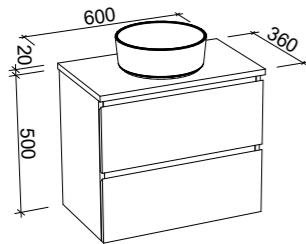

BILLIE 600mm

Wall Hung

CABINET WITH	SKU	RRP
20mm SilkSurface Top with White Gloss Above Counter Ceramic Basin	BIL-V-600-C-SSA-W	$2,029
20mm SilkSurface Top with White Gloss Mini Under Counter Ceramic Basin	BIL-V-600-C-SSU-W	$2,029
No Top	BIL-VCO-600-C-X-W	$1,154