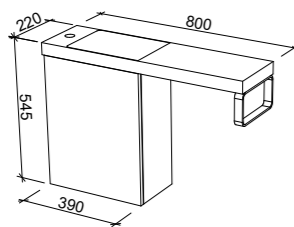

OSCAR 800mm TOP / 390mm CABINET

Wall Hung