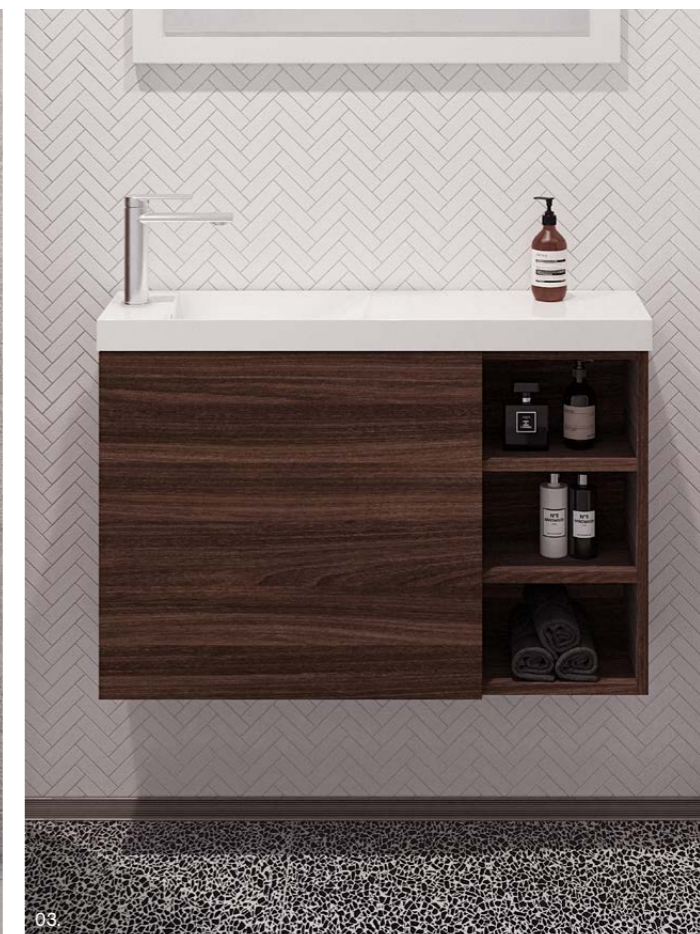

[01.] Eadie Vanity 800mm | EAD-V-800-L-NAN-F | $1,204 White Satin Cabinet with Nano Dolomite Top [02.] Eadie Vanity 800mm | EAD-V-800-L-NAN-F | $1,204 Elegant Oak Cabinet with Nano Dolomite Top [03.] Eadie Vanity 800mm | EAD-V-800-L-NAN-W | $912 Milano Walnut Cabinet with Nano Dolomite Top **Please refer to pricelist pages for all available options.**