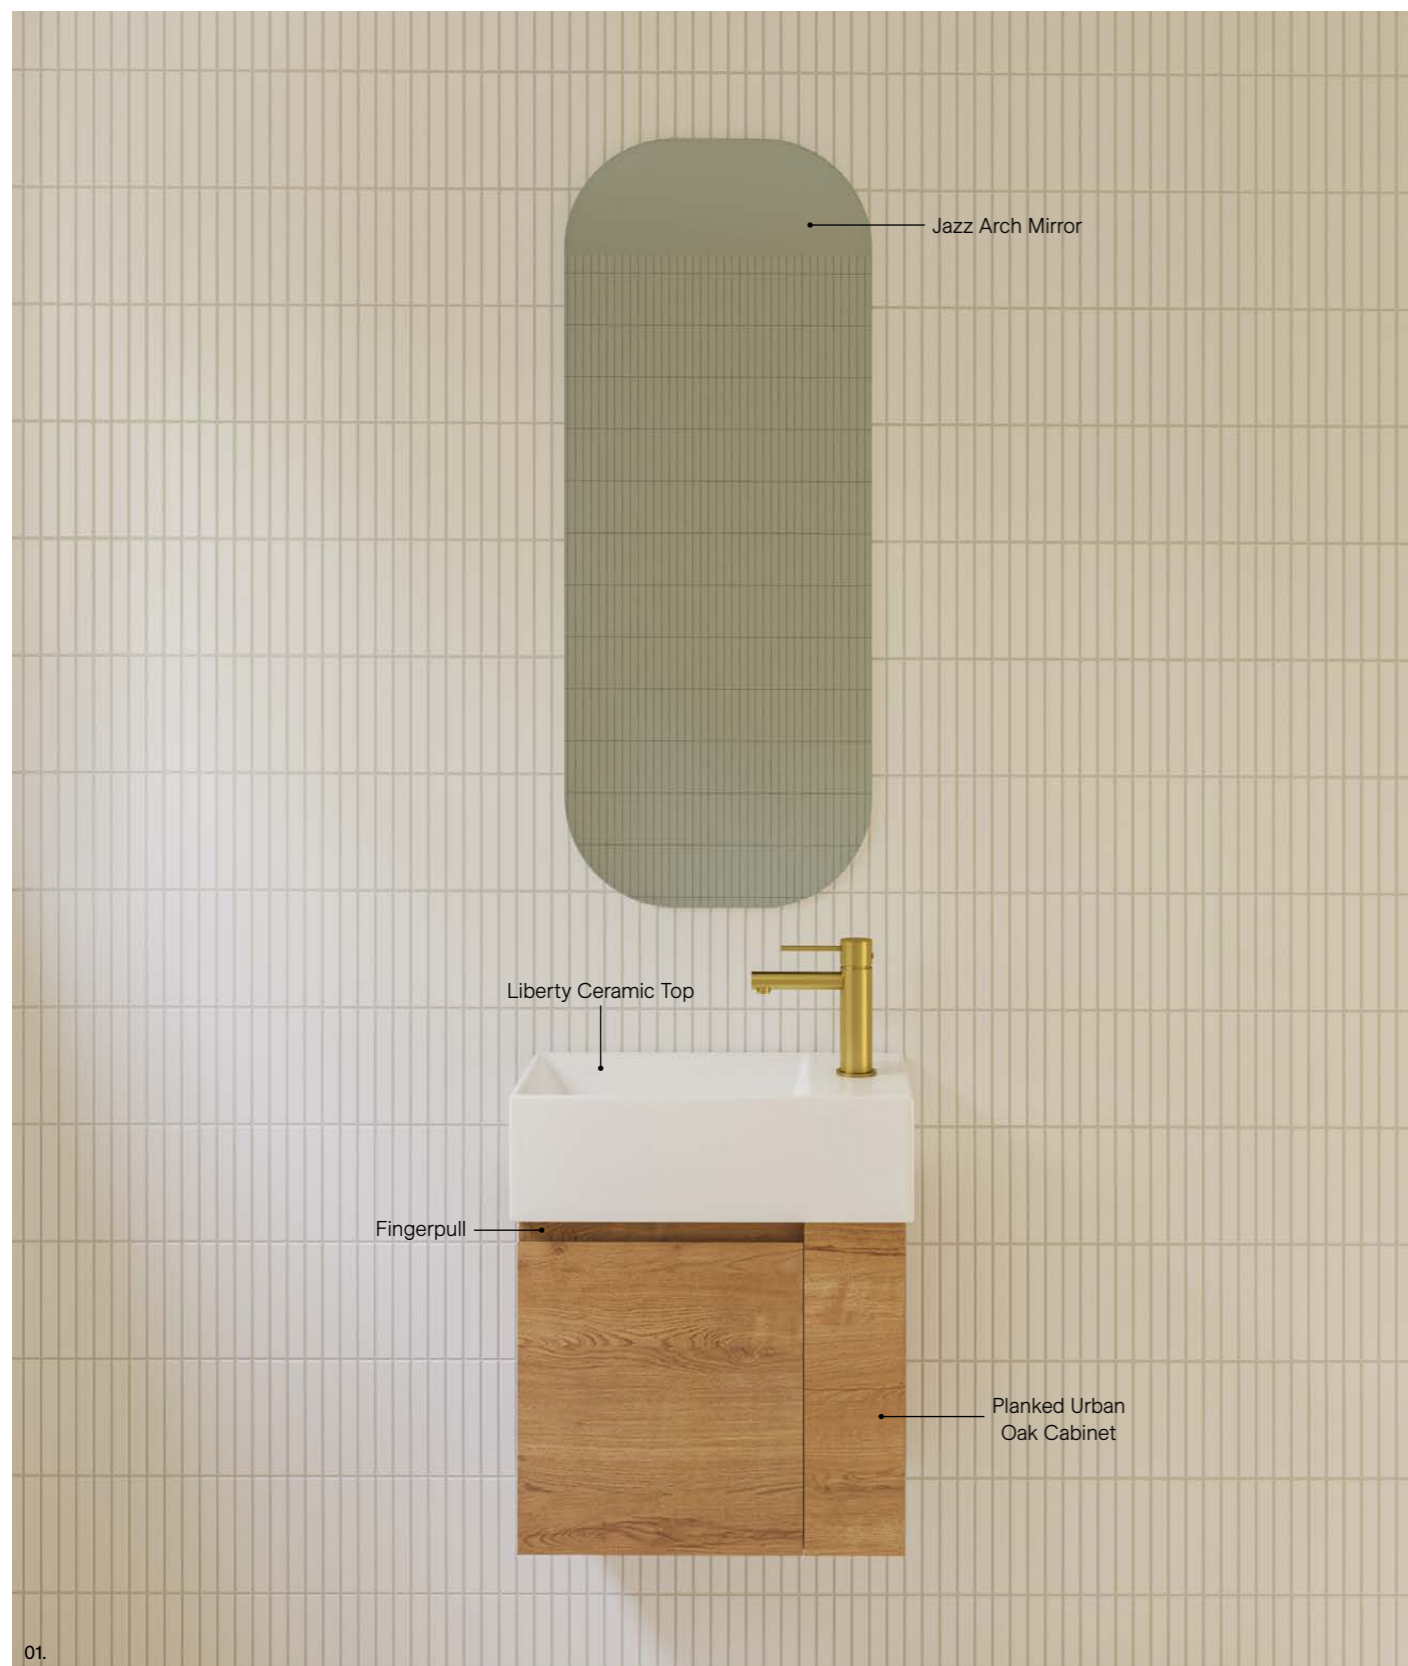

Frankie

S SILVER INCLUSIONS

01.

The Frankie is a versatile small space vanity that is perfect for powder rooms and other compact bathrooms. Choose from our wide range of paint and woodgrain finishes, or if you're feeling adventurous, opt for a two-toned cabinet.

Available in wall hung and floor standing.

- Top options include:
  - 140mm integrated tops - Liberty