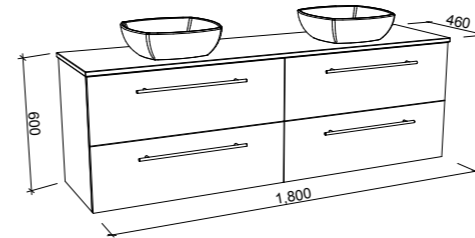

OXBOW 1800mm DOUBLE BOWL

Wall Hung

CABINET WITH	SKU	RRP
20mm SilkSurface Top with White Gloss Above Counter Ceramic Basins	OXB-V-1800-D-SSA-W	$5,017
20mm SilkSurface Top with White Gloss Under Counter Ceramic Basins	OXB-V-1800-D-SSU-W	$5,017
No Top	OXB-VCO-1800-D-X-W	$2,962

Floor Standing