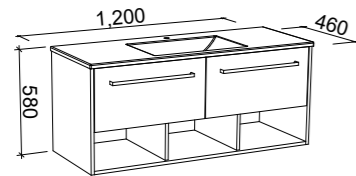

Kansas

G GOLD INCLUSIONS

KANSAS 1200mm CENTRE BOWL

Wall Hung

CABINET WITH	SKU	RRP
Alpha Ceramic Top	KAN-V-1200-C-APH-W	$2,467
Regal Mineral Composite Top	KAN-V-1200-C-REG-W	$2,467
Haven Matt Dolomite Top	KAN-V-1200-C-HVN-W	$2,467
20mm SilkSurface Top with White Gloss Above Counter Ceramic Basin	KAN-V-1200-C-SSA-W	$3,059
20mm SilkSurface Top with White Gloss Under Counter Ceramic Basin	KAN-V-1200-C-SSU-W	$3,059
No Top	KAN-VCO-1200-C-X-W	$1,733

Floor Standing