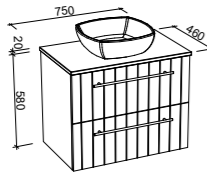

HENLEY 750mm

Wall Hung

CABINET WITH	SKU	RRP
20mm SilkSurface Top with White Gloss Above Counter Ceramic Basin	HEN-V-750-C-SSA-W	$2,912
20mm SilkSurface Top with White Gloss Under Counter Ceramic Basin	HEN-V-750-C-SSU-W	$2,912
No Top	HEN-VCO-750-C-X-W	$1,968

Floor Standing