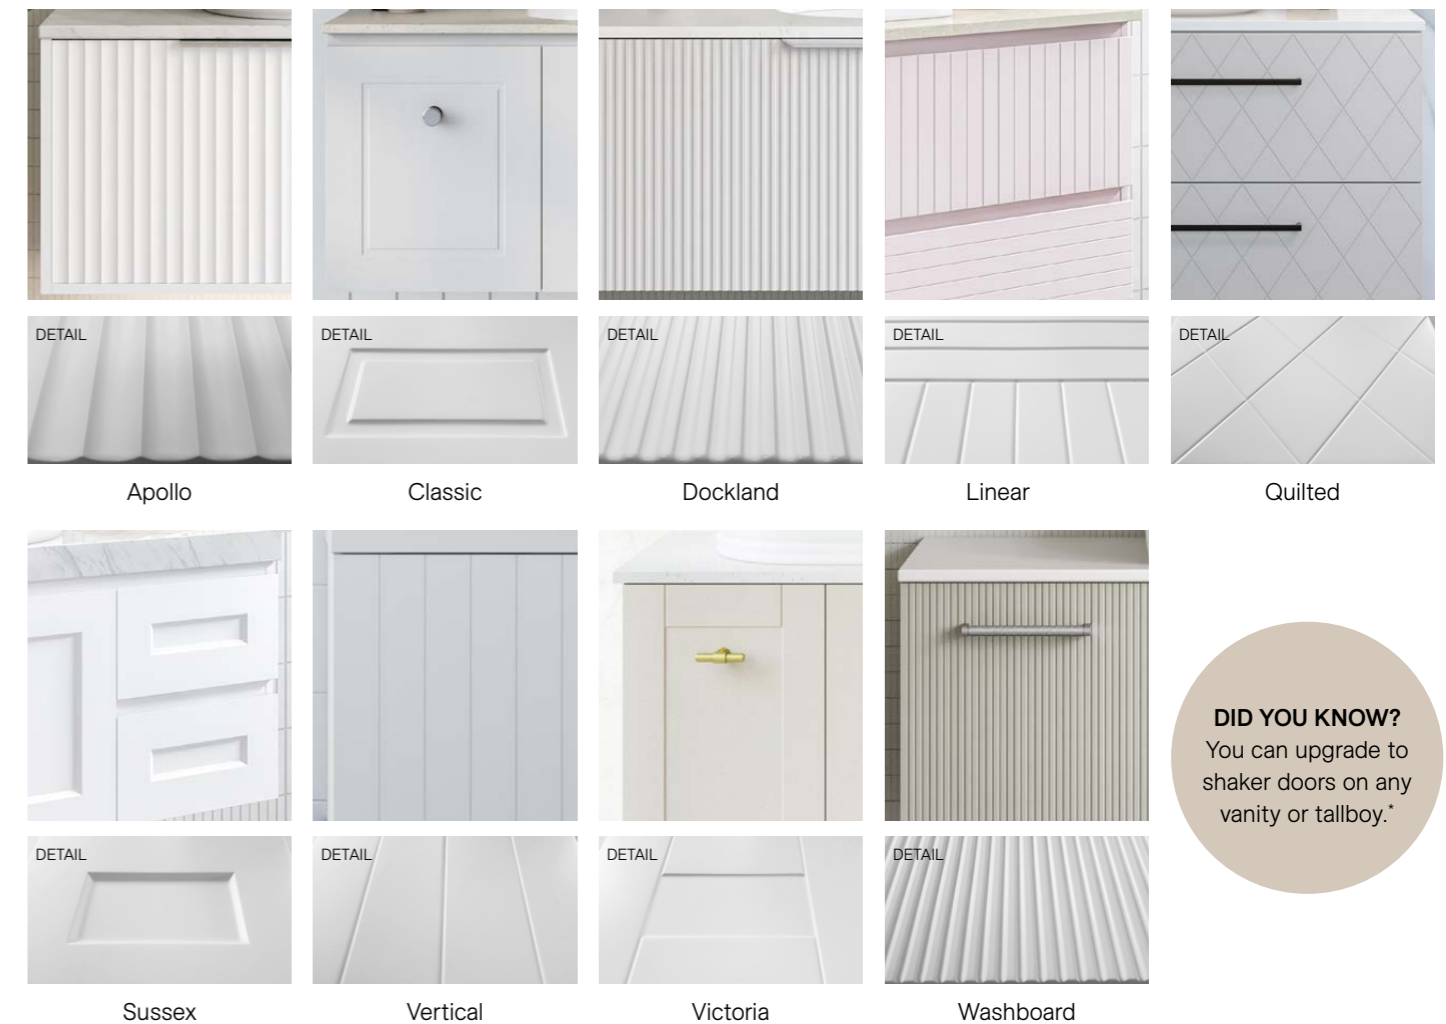

DOOR/DRAWER UPGRADE OPTIONS*

DID YOU KNOW?
You can upgrade to shaker doors on any vanity or tallboy.*

DOOR/DRAWER UPGRADE OPTIONS

Upgrade Options (Price per door/drawer)	SKU	RRP
Upgrade Vanity or Tallboy to Apollo Fluted	ROU-OPT-APOLLO	$186
Upgrade Vanity or Tallboy to Classic Routed Shaker	ROU-OPT-CLASSIC	$120
Upgrade Vanity or Tallboy to Dockland Fluted	ROU-OPT-DOCKLAND	$186
Upgrade Vanity or Tallboy to Linear Routed	ROU-OPT-LINEAR	$120
Upgrade Vanity or Tallboy to Quilted Routed	ROU-OPT-QUILTED	$120
Upgrade Vanity or Tallboy to Sussex Routed Shaker	ROU-OPT-SUSSEX	$186
Upgrade Vanity or Tallboy to Victoria Shaker	ROU-OPT-VICTORIA	$186
Upgrade Vanity or Tallboy to Washboard Shaker	ROU-OPT-WASHBOARD	$186
Upgrade Vanity or Tallboy to Vertical Routed	ROU-OPT-VERTICAL	$120

SPECIAL CABINET COLOUR OPTIONS

Colour Options (Price per cabinet)	SKU	RRP
Laminex Melamine Special Colours	COL-OPT-LML	$244
Polytec Melamine Special Colours	COL-OPT-PML	$244
Polytec Ravine/Legato Special Colours	COL-OPT-PRL	$337
Special Paint Colour	COL-OPT-SPC	$244
All other Non Standard Melamine Colours		POA

*Drawer and door widths might vary depending on cabinet layout. Available in painted finishes only. Caprio, Deco, Farmhouse, Regency and Retro routes non-upgradeable for all cabinets.