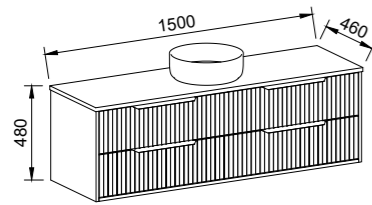

Emmett

G GOLD INCLUSIONS

EMMETT 1500mm CENTRE BOWL

Wall Hung

CABINET WITH	SKU	RRP
20mm SilkSurface Top with White Gloss Above Counter Ceramic Basin	EMM-V-1500-C-SSA-W	$3,952
No Top	EMM-VCO-1500-C-X-W	$2,840

Floor Standing