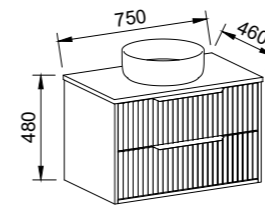

EMMETT 750mm

Wall Hung

CABINET WITH	SKU	RRP
20mm SilkSurface Top with White Gloss Above Counter Ceramic Basin	EMM-V-750-C-SSA-W	$2,167
No Top	EMM-VCO-750-C-X-W	$1,518