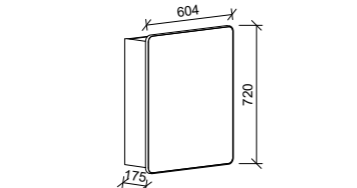

1800mm

SKU	RRP
SAN-SC-1800-4-G	\$1,551
SAN-SC-1800-4-P	\$1,675

SUTHERLAND HOUSE BY SHAYNNA BLAZE

600mm*

SKU	RRP
SHC-SC-600-S-G	\$1,149

750mm

SKU	RRP
SHC-SC-750-D-G	\$1,245

900mm