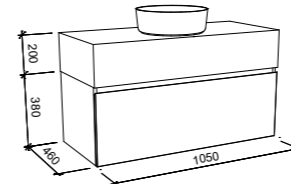

KINGSLEY 1050mm

Wall Hung

CABINET WITH	SKU	RRP
Regal Mineral Composite Top	KIN-V-1050-C-REG-W	$1,580
Stadium Mineral Composite Top	KIN-V-1050-C-STD-W	$1,580
20mm SilkSurface Top with Above Counter White Gloss Ceramic Basin	KIN-V-1050-C-SSA-W	$2,273
20mm SilkSurface Top with Under Counter White Gloss Ceramic Basin	KIN-V-1050-C-SSU-W	$2,558
60mm SilkSurface Freedom Top with Above Counter White Gloss Ceramic Basin	KIN-V-1050-C-FRA-W	$2,477
60mm SilkSurface Freedom Top with Under Counter White Gloss Ceramic Basin	KIN-V-1050-C-FRU-W	$2,726
200mm SilkSurface Box Top with Above Counter White Gloss Ceramic Basin	KIN-V-1050-C-BXA-W	$2,888
200mm SilkSurface Box Top with Under Counter White Gloss Ceramic Basin	KIN-V-1050-C-BXU-W	$2,888
No Top	KIN-VCO-1050-C-X-W	$931

NOTE: Cabinet will stay the same size on the Kingsley, regardless of the top option.