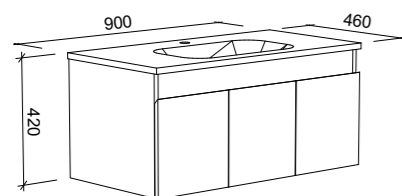

ROCKFORD 900mm

Wall Hung

CABINET WITH	SKU	RRP
Alpha Ceramic Top	RKF-V-900-C-APH-W	$1,180
Haven Matt Dolomite Top	RKF-V-900-C-HVN-W	$1,180
No Top	RKF-VCO-900-C-X-W	$776

Floor Standing