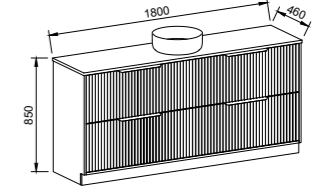

CABINET WITH	SKU	RRP
20mm SilkSurface Top with White Gloss Above Counter Ceramic Basin	ELW-V-1800-C-SSA-F	$5,573
20mm SilkSurface Top with White Gloss Under Counter Ceramic Basin	ELW-V-1800-C-SSU-F	$5,731
No Top	ELW-VCO-1800-C-X-F	$4,280