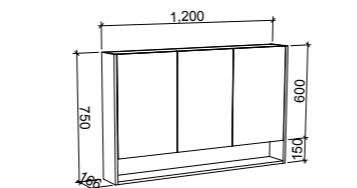

1200mm*

SKU	RRP
SAN-SC-1200-3-G	$1,311
SAN-SC-1200-3-P	$1,436