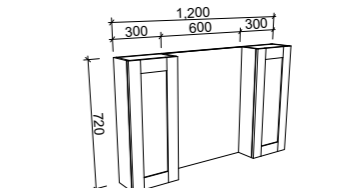

1200mm Single

SKU	RRP
VIC-SC-1200-S-G	$1,473
VIC-SC-1200-S-P	$1,511