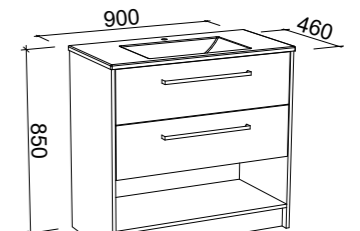

CABINET WITH	SKU	RRP
Alpha Ceramic Top	KAN-V-900-C-APH-F	$2,309
Regal Mineral Composite Top	KAN-V-900-C-REG-F	$2,309
Haven Matt Dolomite Top	KAN-V-900-C-HVN-F	$2,309
20mm SilkSurface Top with White Gloss Above Counter Ceramic Basin	KAN-V-900-C-SSA-F	$2,996
20mm SilkSurface Top with White Gloss Under Counter Ceramic Basin	KAN-V-900-C-SSU-F	$2,996
No Top	KAN-VCO-900-C-X-F	$1,752