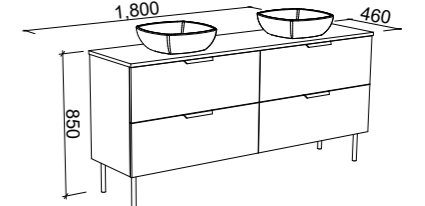

On Legs

CABINET WITH	SKU	RRP
20mm SilkSurface Top with White Gloss Above Counter Ceramic Basins	SHC-V-1800-D-SSA-W	$5,617
20mm SilkSurface Top with White Gloss Under Counter Ceramic Basins	SHC-V-1800-D-SSU-W	$5,617
No Top	SHC-VCO-1800-D-X-W	$3,488

CABINET WITH	SKU	RRP
20mm SilkSurface Top with White Gloss Above Counter Ceramic Basins	SHC-V-1800-D-SSA-L	$5,717
20mm SilkSurface Top with White Gloss Under Counter Ceramic Basins	SHC-V-1800-D-SSU-L	$5,717
No Top	SHC-VCO-1800-D-X-L	$3,679