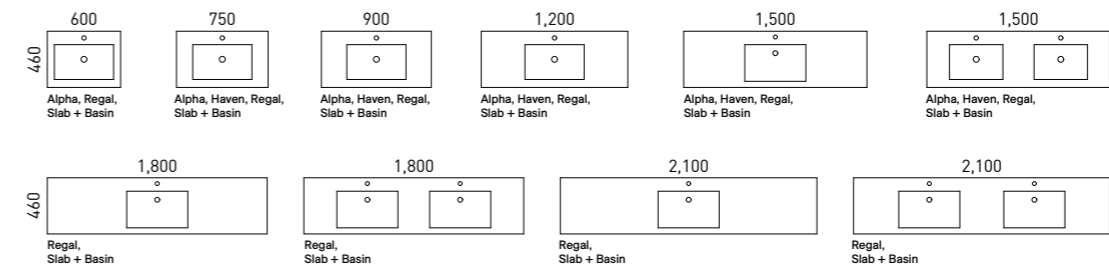

The Grange has an elegant 16mm surround and looks stunning in any contemporary bathroom. With the luxury of all-drawers, the Grange offers storage in style.

Available in wall hung and floor standing.

- Top options include:
 - 20mm integrated tops - Alpha*, Regal or Haven*
 - 20mm SilkSurface slab top with above or under counter basin/s