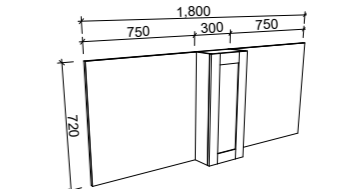

1800mm Double

SKU	RRP
VIC-SC-1800-D-G	$1,646
VIC-SC-1800-D-P	$1,686

See page 110 for route options available on the Victoria Shaver.

PRICELIST