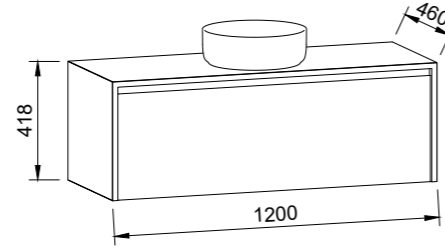

NOTE: Left - and right-hand offsets also available. Order by replacing -C- with -L- or -R- in the relevant SKU.

AINSWORTH 1200mm

Wall Hung

CABINET WITH	SKU	RRP
20mm SilkSurface Top with White Gloss Above Counter Ceramic Basin	AIN-V-1200-C-SSA-W	\$3,525
20mm SilkSurface Top with White Gloss Under Counter Ceramic Basin	AIN-V-1200-C-SSU-W	\$3,525