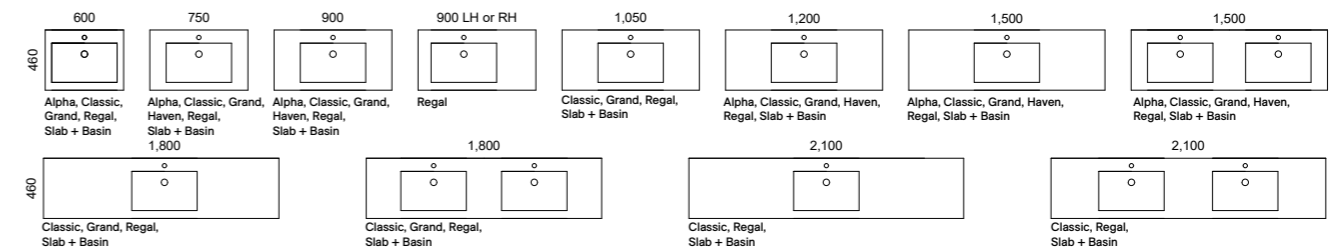

- Top options include:
 - 20mm SilkSurface slab top with above counter basin/s

Available in wall hung, floor standing and on legs.

[01.] Ashton Vanity 900mm | ASH-V-900-C-SSA-W | \$3,329 Perugian Walnut Cabinet with Calcutta Snow SilkSurface Top and White Gloss Radius Inset Ceramic Basin | Shown with Under Cabinet Lighting | LED-L-UNDERCAB-V | ADD \$413 **[02.] Ashton Vanity 1500mm** | ASH-V-1500-D-SSA-F | \$5,944 Havana Oak Cabinet with Arctic White SilkSurface Top and White Gloss Jessie Ceramic Basins **[03.] Ashton Vanity 1800mm** | ASH-V-1800-D-SSA-W | \$5,633 Florentine Walnut Cabinet with Arctic White SilkSurface Top and White Gloss Enchant Ceramic Basins **[04.] Ashton Vanity 1200mm** | ASH-V-1200-C-SSA-W | \$3,955 White Satin Cabinet with Bianco Pearl SilkSurface Top and White Gloss Myrtle Ceramic Basin | Shown with Under Cabinet Lighting | LED-L-UNDERCAB-V | ADD \$413 **Please refer to pricelist pages for all available options.**

Bargo

G GOLD INCLUSIONS

The Bargo vanity is a perfect blend of form and function, featuring a sleek fascia panel that adds a touch of elegance to its overall design. It features a door and drawer combination that offers an array of storage options, allowing you to keep your space organised and clutter-free.

Available in wall hung, floor standing and on legs

- Top options include:
 - 20mm integrated tops - Alpha*, Classic* Regal* or Haven*
 - 70mm integrated top - Grand*
 - 20mm SilkSurface slab top with above or under counter basin/s