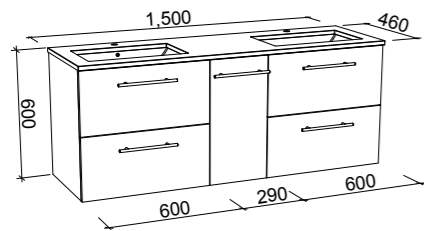

MARSHALL 1500mm DOUBLE BOWL

Wall Hung

CABINET WITH	SKU	RRP
20mm SilkSurface Top with White Gloss Above Counter Ceramic Basins	MAR-V-1500-D-SSA-W	$3,872
20mm SilkSurface Top with White Gloss Under Counter Ceramic Basins	MAR-V-1500-D-SSU-W	$3,872
No Top	MAR-VCO-1500-D-X-W	$2,007

Floor Standing