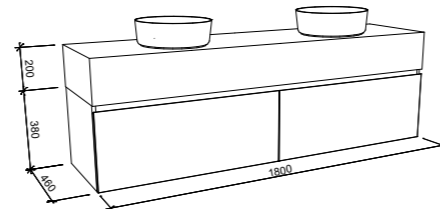

KINGSLEY 1800mm DOUBLE BOWL

Wall Hung

CABINET WITH	SKU	RRP
Regal Mineral Composite Top	KIN-V-1800-D-REG-W	$3,275
Stadium Mineral Composite Top	KIN-V-1800-D-STD-W	$3,275
20mm SilkSurface Top with Above Counter White Gloss Ceramic Basins	KIN-V-1800-D-SSA-W	$3,591
20mm SilkSurface Top with Under Counter White Gloss Ceramic Basins	KIN-V-1800-D-SSU-W	$4,161
60mm SilkSurface Freedom Top with Above Counter White Gloss Ceramic Basins	KIN-V-1800-D-FRA-W	$4,091
60mm SilkSurface Freedom Top with Under Counter White Gloss Ceramic Basins	KIN-V-1800-D-FRU-W	$4,590
200mm SilkSurface Box Top with Above Counter White Gloss Ceramic Basins	KIN-V-1800-D-BXA-W	$4,657
200mm SilkSurface Box Top with Under Counter White Gloss Ceramic Basins	KIN-V-1800-D-BXU-W	$4,657
No Top	KIN-VCO-1800-D-X-W	$1,500

Lottie

S SILVER INCLUSIONS

LOTTIE 480mm

Wall Hung

CABINET WITH	SKU	RRP
Liberty Ceramic Top Left-hand Offset	LOT-V-480-L-LIB-W	$807
No Top Left-hand Offset	LOT-VCO-480-L-X-W	$600

NOTE: Side fingerpull standard unless specified otherwise. Right-hand offset (taphole and hinge on the right) also available. Order by replacing -L- with -R- in the relevant SKU.

Floor Standing

CABINET WITH	SKU	RRP
Liberty Ceramic Top Left-hand Offset	LOT-V-480-L-LIB-F	$856
No Top Left-hand Offset	LOT-VCO-480-L-X-F	$633

Marshall

G GOLD INCLUSIONS