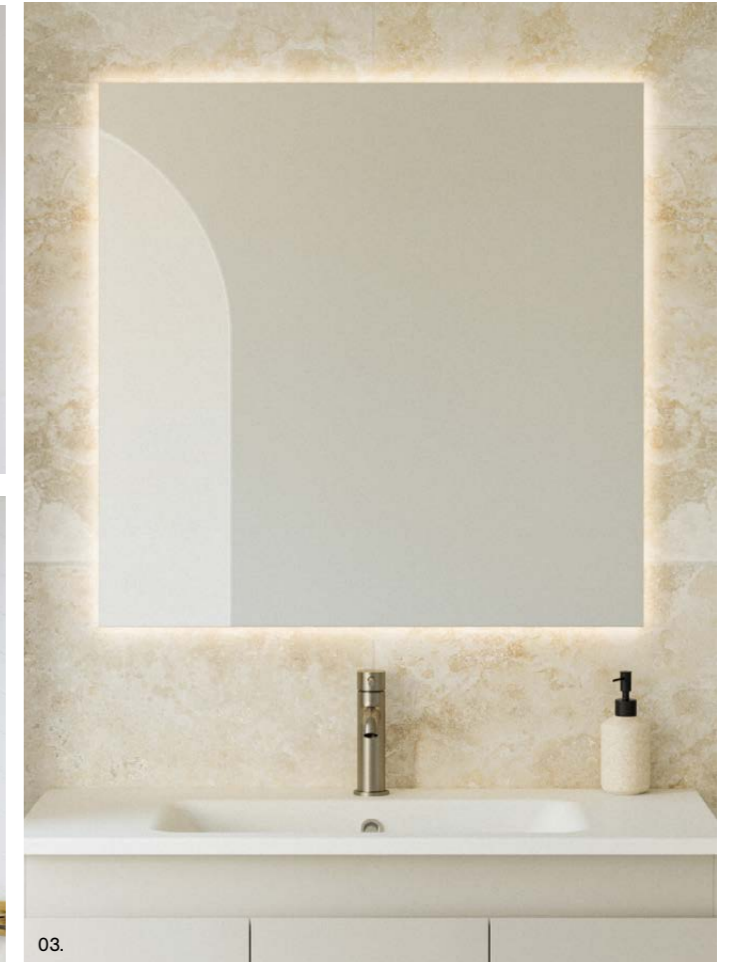

[01.] California Mirror 900mm | CAL-M-900-900 | $646 [02.] California Mirror 900mm | CAL-M-900-900 | $646 [03.] California Mirror 750mm | CAL-M-750-750 | $532 | Shown with Mirror Lighting Upgrade | LED-L-MIRROR | ADD $413 **Please refer to pricelist pages for all available options.**