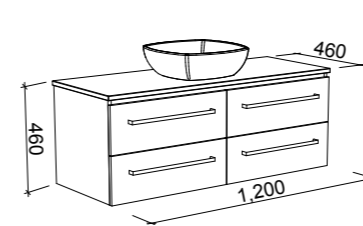

ASHTON 1200mm

Wall Hung

CABINET WITH	SKU	RRP
20mm SilkSurface Top with White Gloss Above Counter Ceramic Basin	ASH-V-1200-C-SSA-W	$3,955
No Top	ASH-VCO-1200-C-X-W	$2,069

Floor Standing