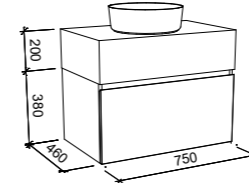

Kingsley

G GOLD INCLUSIONS

KINGSLEY 750mm

Wall Hung

CABINET WITH	SKU	RRP
Alpha Ceramic Top	KIN-V-750-C-APH-W	\$1,263
Regal Mineral Composite Top	KIN-V-750-C-REG-W	\$1,263
Stadium Mineral Composite Top	KIN-V-750-C-STD-W	\$1,263
Haven Matt Dolomite Top	KIN-V-750-C-HVN-W	\$1,263
20mm SilkSurface Top with Above Counter White Gloss Ceramic Basin	KIN-V-750-C-SSA-W	\$1,705
20mm SilkSurface Top with Under Counter White Gloss Ceramic Basin	KIN-V-750-C-SSU-W	\$1,990
60mm SilkSurface Freedom Top with Above Counter White Gloss Ceramic Basin	KIN-V-750-C-FRA-W	\$1,860
60mm SilkSurface Freedom Top with Under Counter White Gloss Ceramic Basin	KIN-V-750-C-FRU-W	\$2,110
200mm SilkSurface Box Top with Above Counter White Gloss Ceramic Basin	KIN-V-750-C-BXA-W	\$2,095
200mm SilkSurface Box Top with Under Counter White Gloss Ceramic Basin	KIN-V-750-C-BXU-W	\$2,095
No Top	KIN-VCO-750-C-X-W	\$750