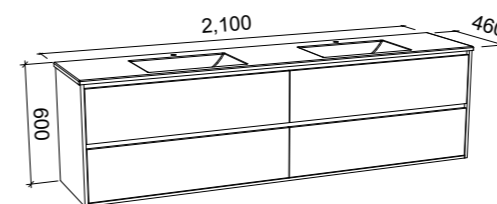

GRANGE 2100mm DOUBLE BOWL

Wall Hung

CABINET WITH	SKU	RRP
Regal Mineral Composite Top	GRA-V-2100-D-REG-W	$5,520
20mm SilkSurface Top with White Gloss Above Counter Ceramic Basins	GRA-V-2100-D-SSA-W	$5,006
20mm SilkSurface Top with White Gloss Under Counter Ceramic Basins	GRA-V-2100-D-SSU-W	$5,006
No Top	GRA-VCO-2100-D-X-W	$2,842

Floor Standing