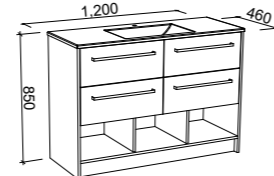

CABINET WITH	SKU	RRP
Alpha Ceramic Top	KAN-V-1200-C-APH-F	$3,291
Regal Mineral Composite Top	KAN-V-1200-C-REG-F	$3,291
Haven Matt Dolomite Top	KAN-V-1200-C-HVN-F	$3,291
20mm SilkSurface Top with White Gloss Above Counter Ceramic Basin	KAN-V-1200-C-SSA-F	$3,884
20mm SilkSurface Top with White Gloss Under Counter Ceramic Basin	KAN-V-1200-C-SSU-F	$3,884
No Top	KAN-VCO-1200-C-X-F	$2,600