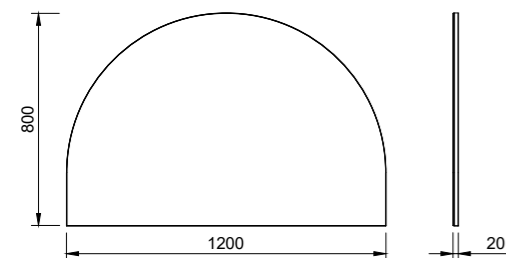

Melody Mirror

Step into modern elegance with the captivating half-moon design of the Melody mirror. Embracing contemporary trends, the mirror's gentle curve and generous surface make it a perfect addition to elevate the aesthetic of your bathroom.

- Easy split batten mounting system
- White satin edging unless specified otherwise

[01.] Melody Mirror 1200mm | MEL-M-1200-800 | $1,127 **[02.] Melody Mirror 1200mm** | MEL-M-1200-800 | $1,127 | Shown with Mirror Lighting Upgrade | LED-L-MIRROR | ADD $413 **[03.] Melody Mirror 1200mm** | MEL-M-1200-800 | $1,127 **Please refer to pricelist pages for all available options.**

Miami Mirror

Upgrade your bathroom with the Miami mirror, a stunning piece that exudes modern elegance. With a range of sizes available, you can select the perfect fit for your space, whether you have a small powder room or a large master bathroom.

- Easy split batten mounting system
- Available in vertical hung upon request (additional charges may apply)