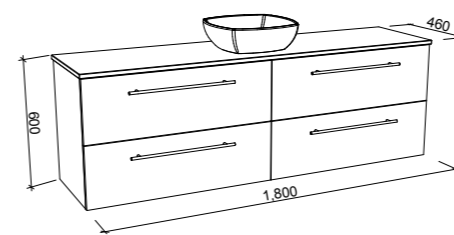

OXBOW 1800mm CENTRE BOWL

Wall Hung

CABINET WITH	SKU	RRP
20mm SilkSurface Top with White Gloss Above Counter Ceramic Basin	OXB-V-1800-C-SSA-W	$4,549
20mm SilkSurface Top with White Gloss Under Counter Ceramic Basin	OXB-V-1800-C-SSU-W	$4,549
No Top	OXB-VCO-1800-C-X-W	$2,769

Floor Standing