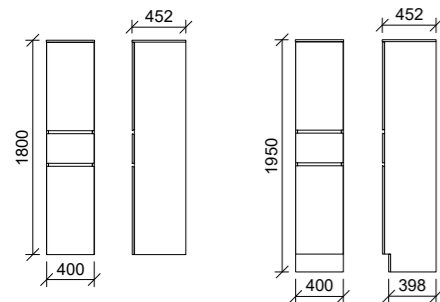

Fraser Tallboy

The Fraser Tallboy is the perfect solution if you're looking to maximise storage in your bathroom without compromising on looks. Its slim design makes it the ideal fit for smaller spaces.

- Upgrade to Platinum option with Luxe Graphite interior and glass internal shelves to match Platinum vanities
- Door and drawer combination
- Available in wall hung, floor standing and on legs

[01.] Fraser Tallboy | FRS-TB-400-W-G | $1,722 Grey Beige Satin Cabinet **Fraser Platinum Tallboy** | FRS-TB-400-W-P | $1,963 **[02.] Fraser Tallboy** | FRS-TB-400-W-G | $1,722 Light Grey Satin Cabinet **Fraser Platinum Tallboy** | FRS-TB-400-W-P | $1,963 **Please refer to pricelist pages for all available options.**

Hudson Tallboy

The Hudson Tallboy is the epitome of modern elegance, with concealed storage space and push-to-open doors offering a sleek and minimalistic design. Choose between a paint or woodgrain finish, or go two-toned at no additional cost

- Upgrade to Platinum option with Luxe Graphite interior and glass internal shelves to match Platinum vanities
- Push-to-Open is standard, handles (excluding Fingerpull) also available
- Available in wall hung